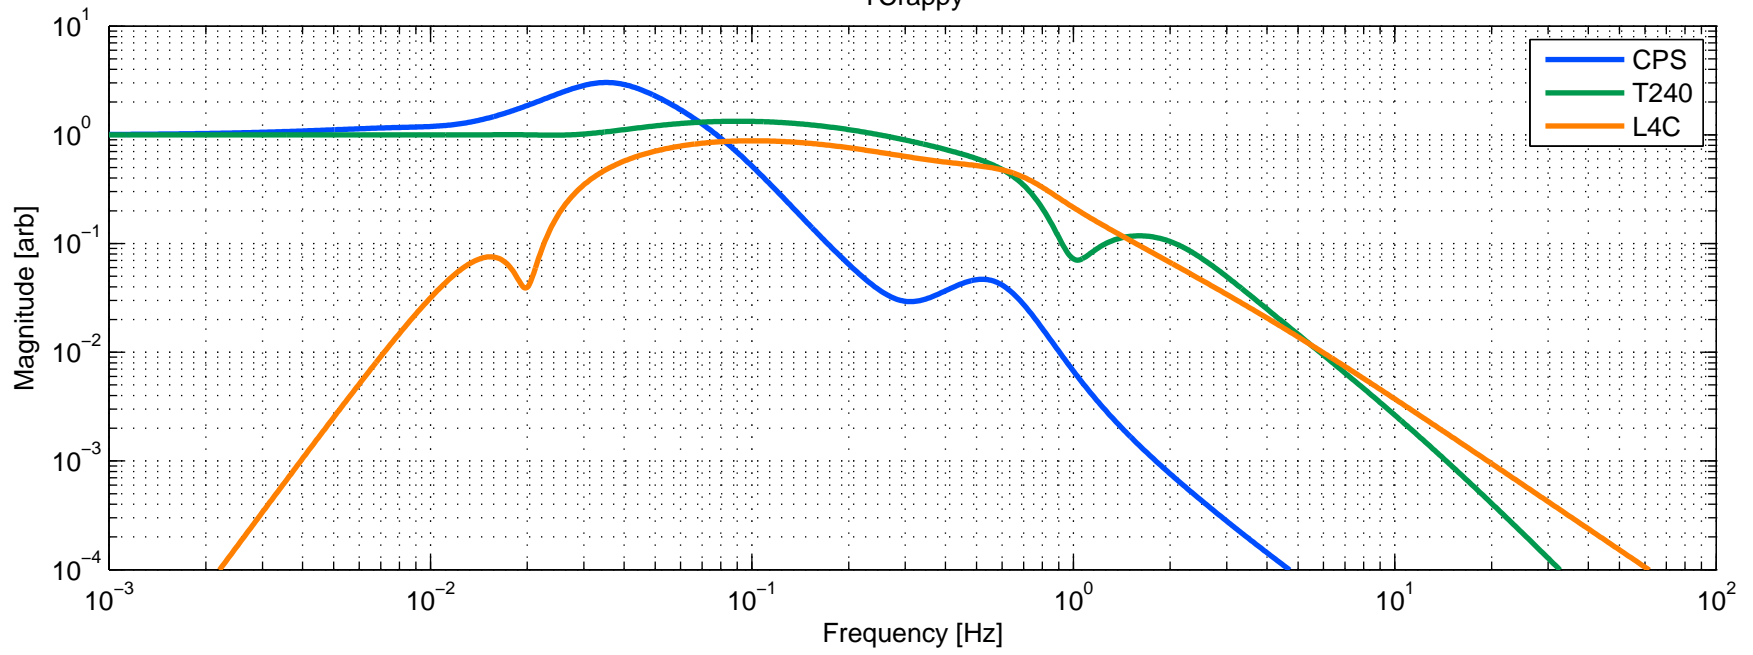

2014-02-13 H1SIITMX ST1 Blend Filters
TCrappy

created by plot_current_blend_filters on 13-Feb-2014 J. Kissel

2014-02-13 H1ISIITMX ST2 Blend Filters
TCrappy