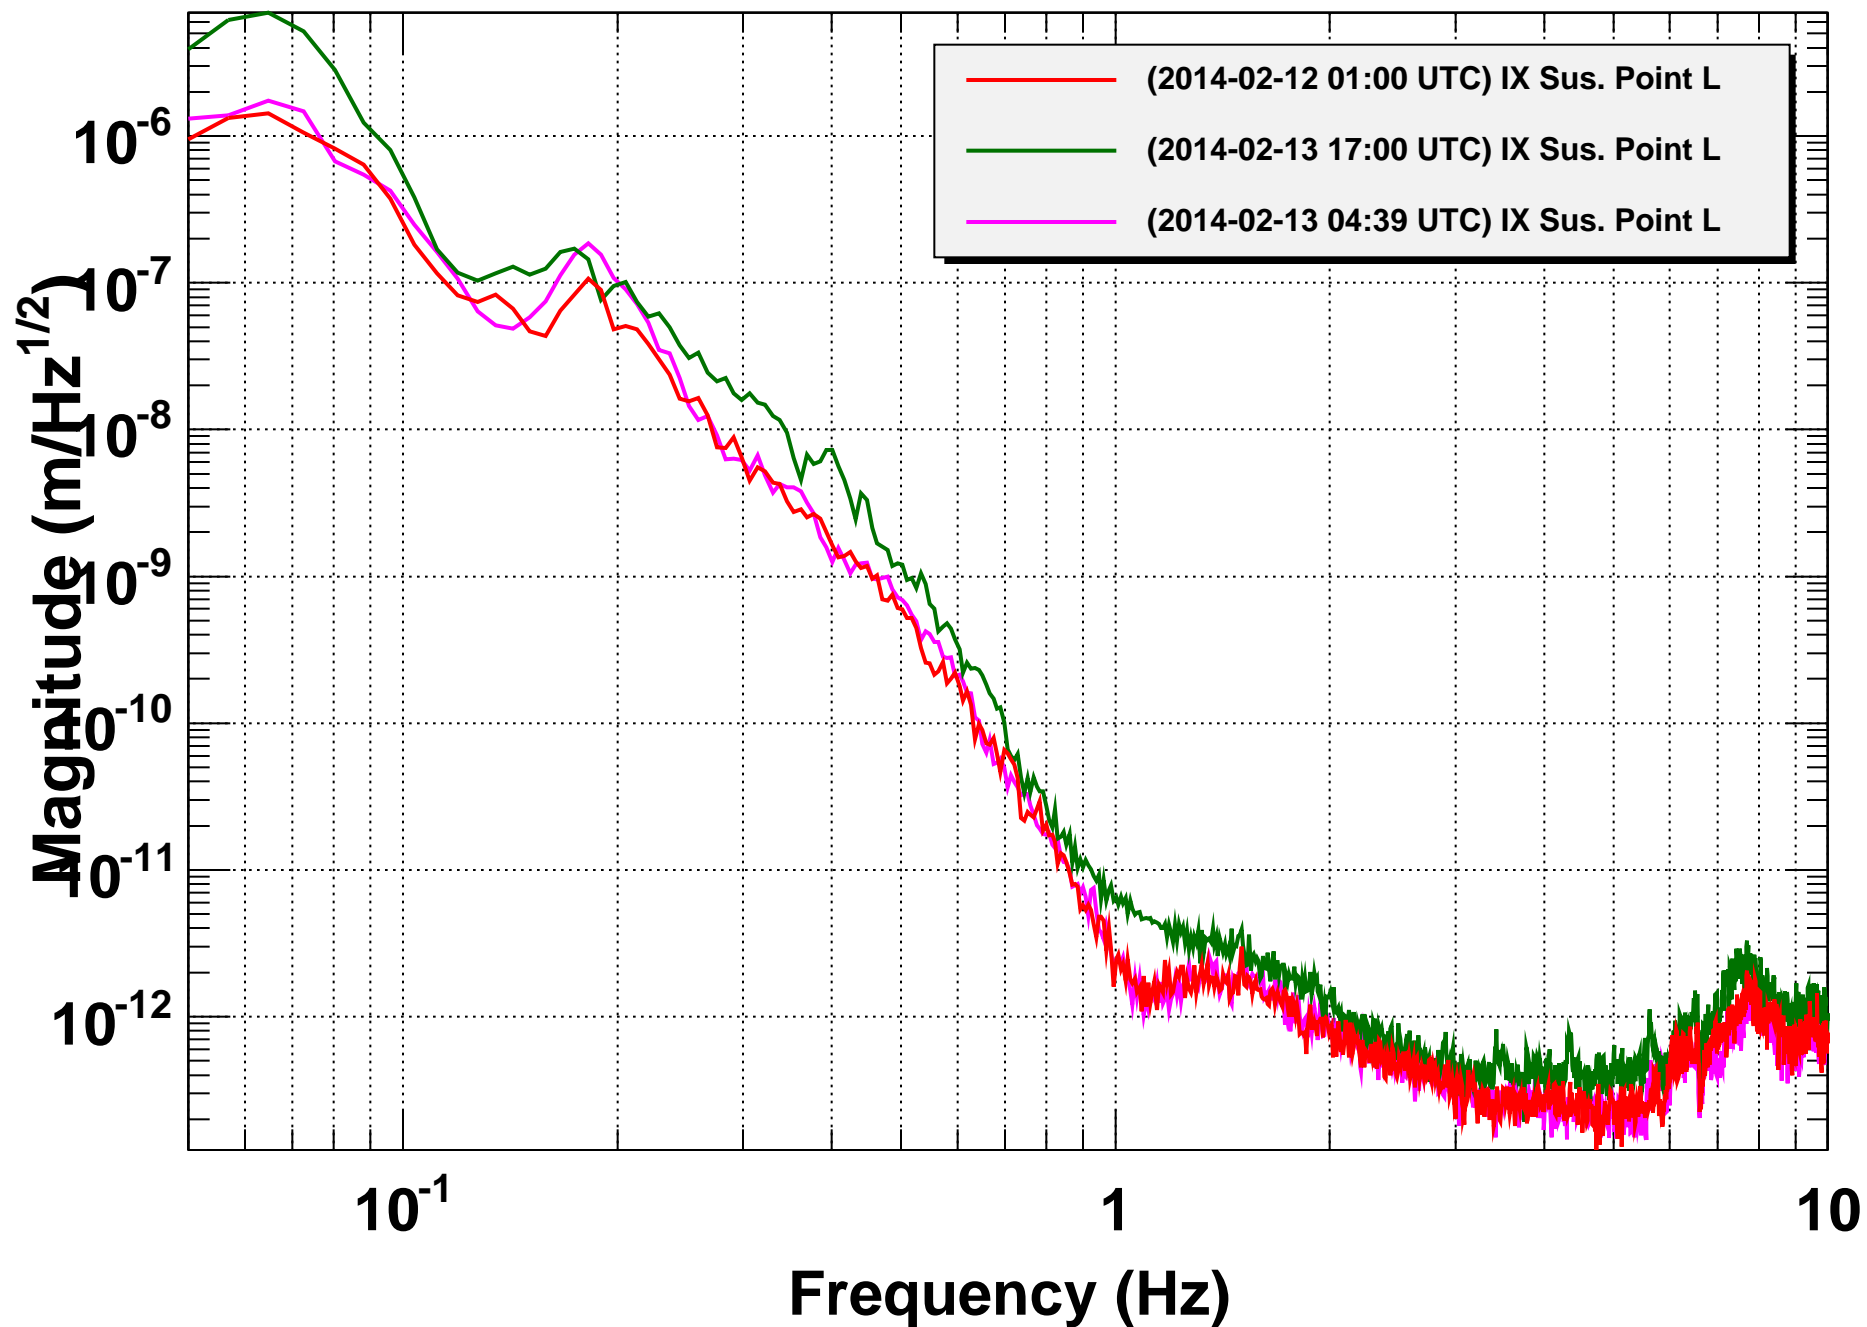

Amplitude Spectral Density

***T0=12/02/2014 01:00:00**

Avg=10

BW=0.0117187

Amplitude Spectral Density

***T0=12/02/2014 01:00:00**

Avg=10

BW=0.0117187