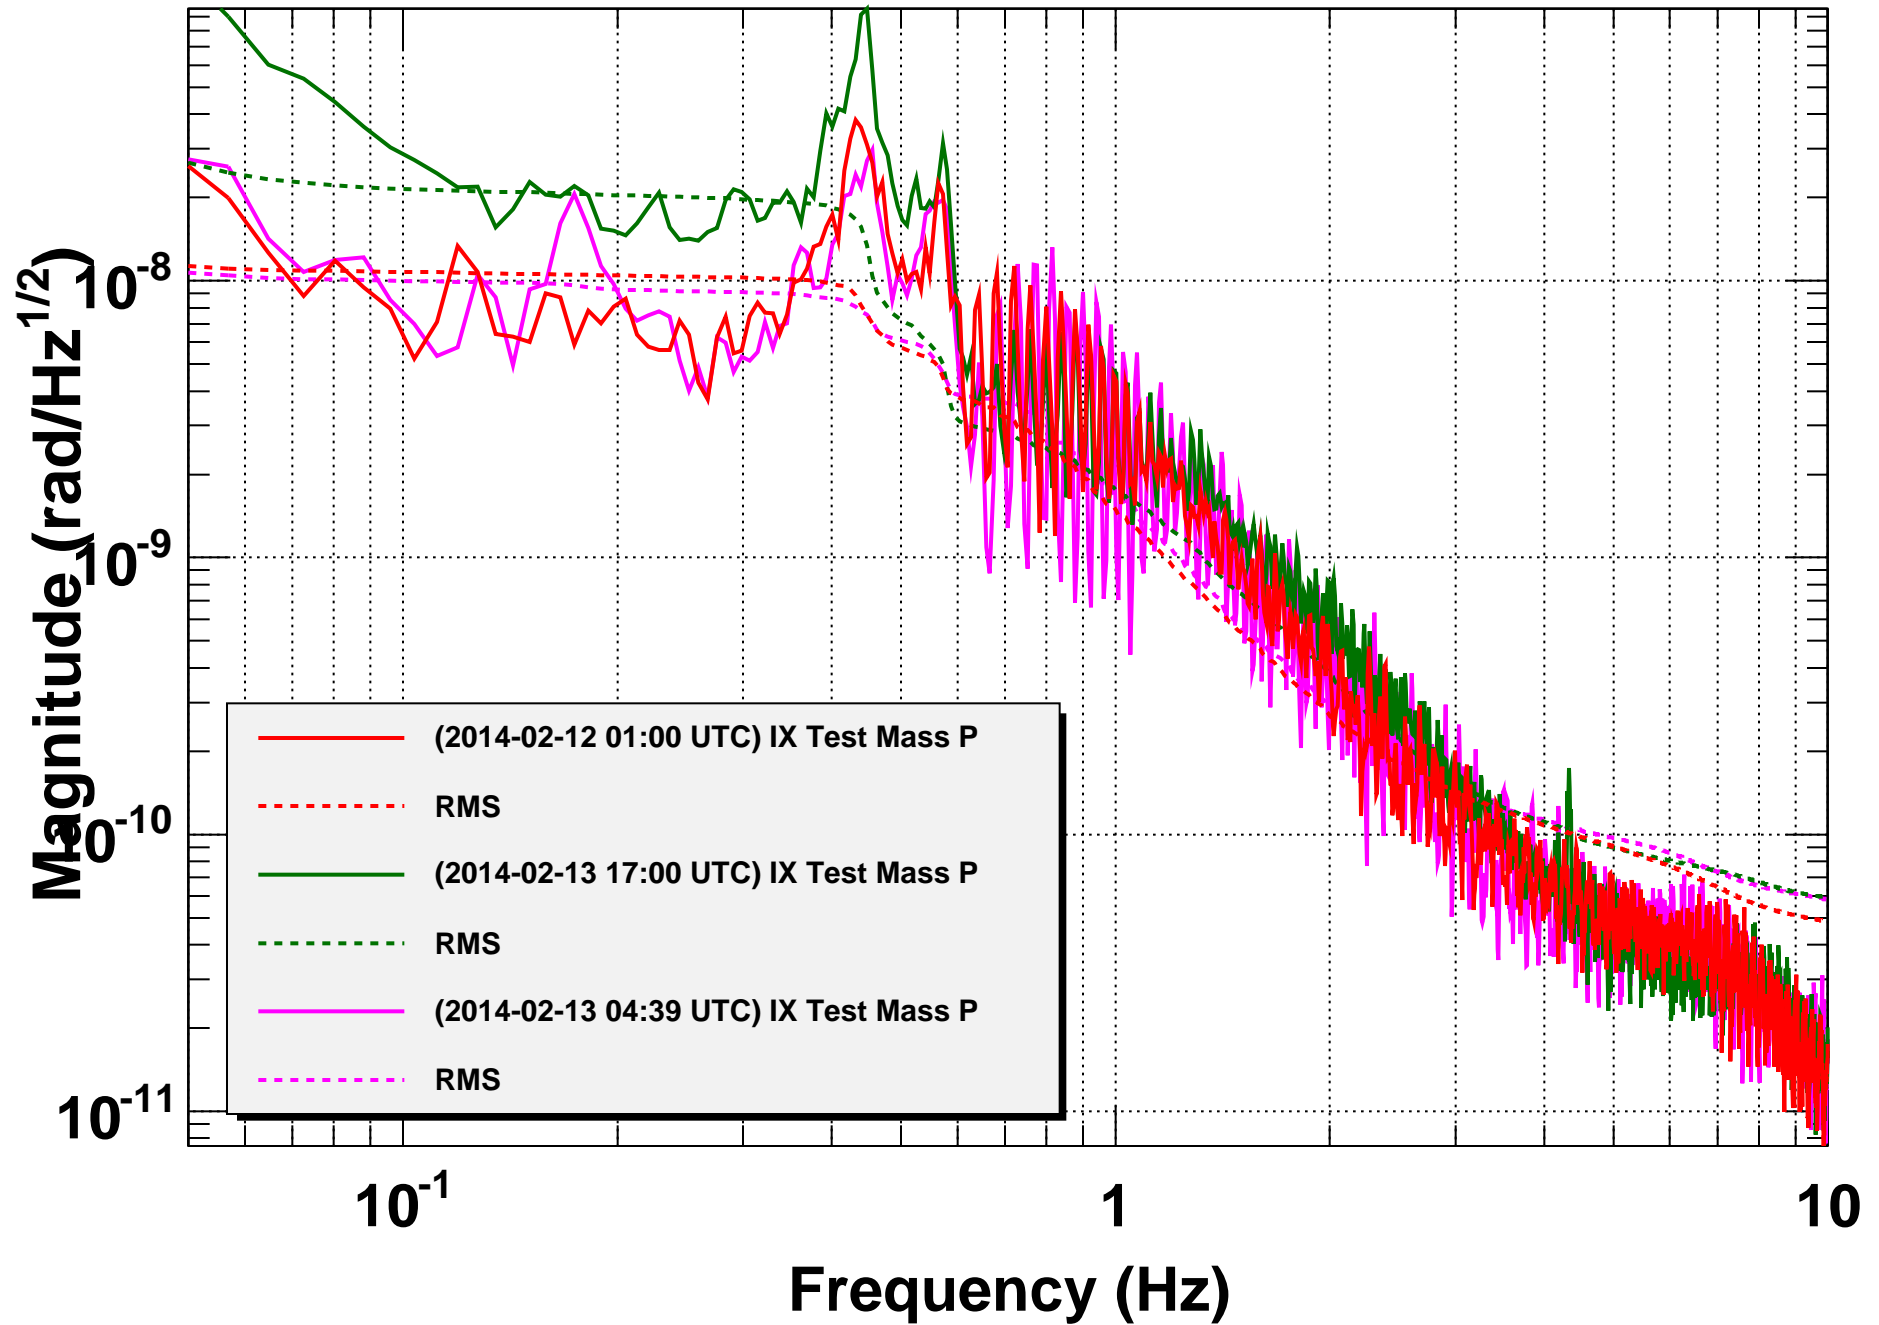

Amplitude Spectral Density

***T0=12/02/2014 01:00:00**

Avg=10

BW=0.0117187

Amplitude Spectral Density

***T0=12/02/2014 01:00:00**

Avg=10

BW=0.0117187