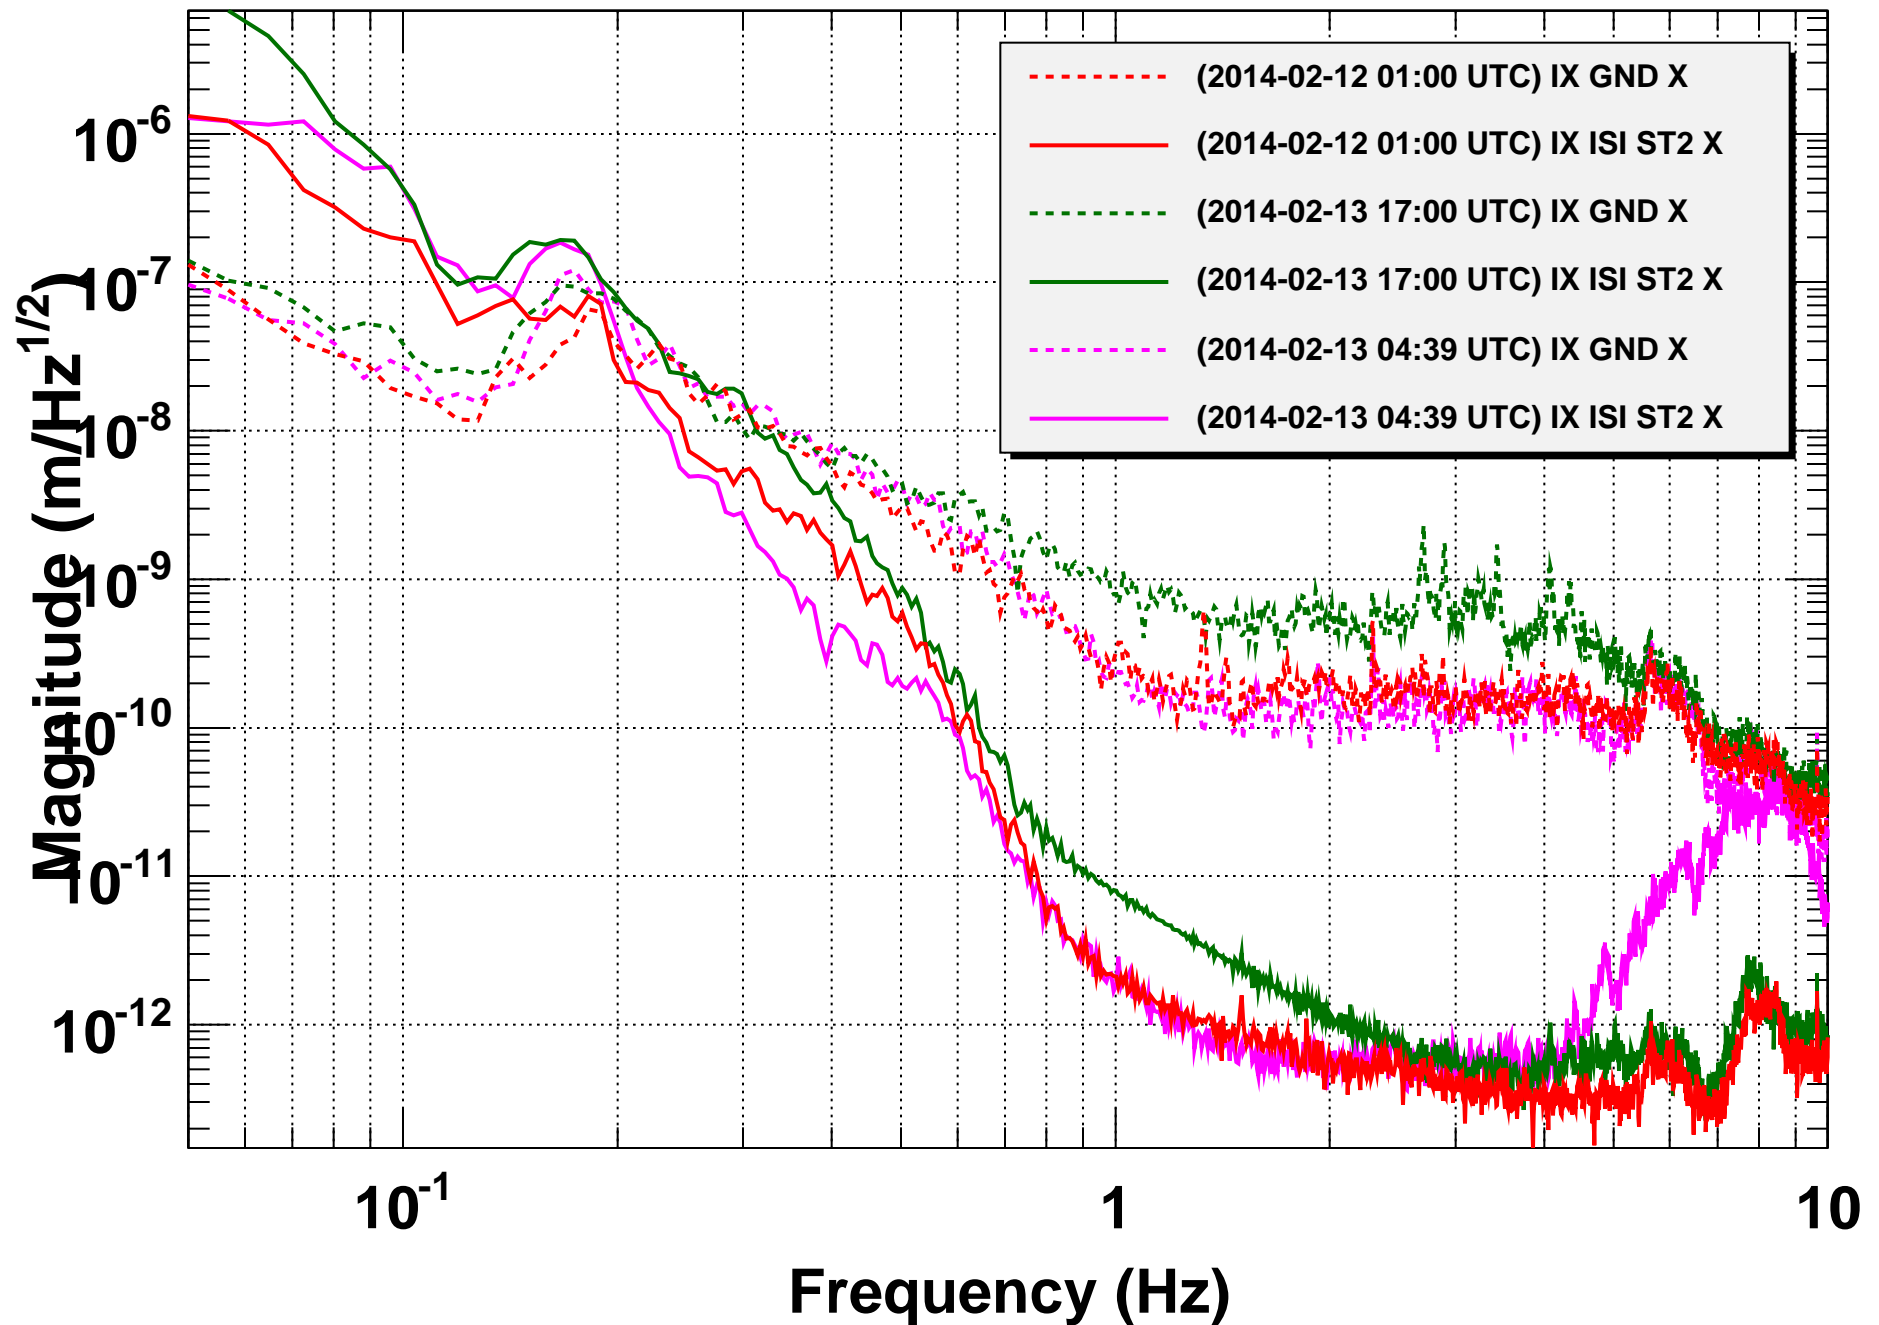

Amplitude Spectral Density

***T0=12/02/2014 01:00:00**

Avg=10

BW=0.0117187

Amplitude Spectral Density

***T0=12/02/2014 01:00:00**

Avg=10

BW=0.0117187