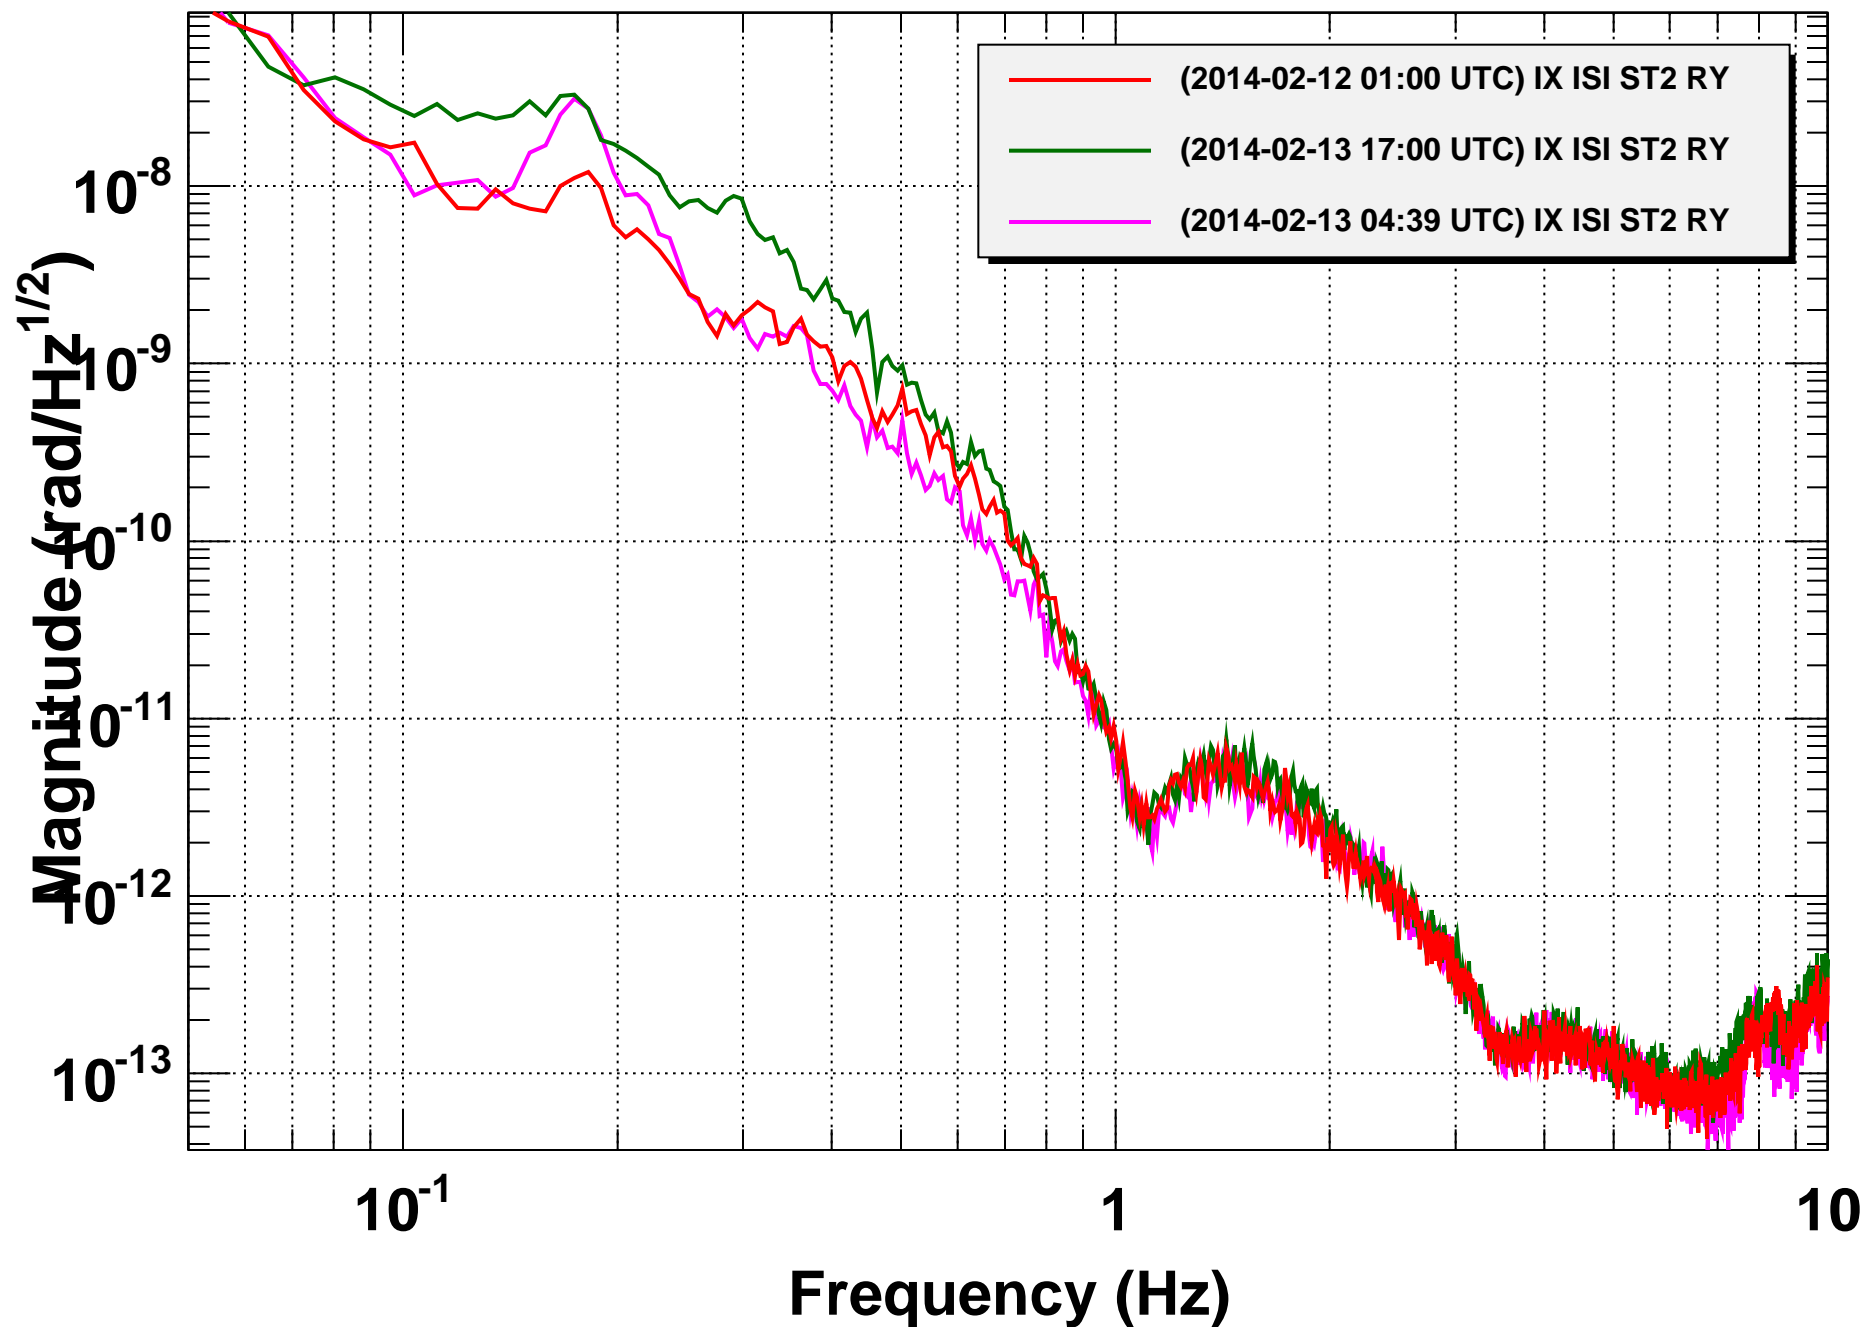

Amplitude Spectral Density

***T0=12/02/2014 01:00:00**

Avg=10

BW=0.0117187

Amplitude Spectral Density

***T0=12/02/2014 01:00:00**

Avg=10

BW=0.0117187