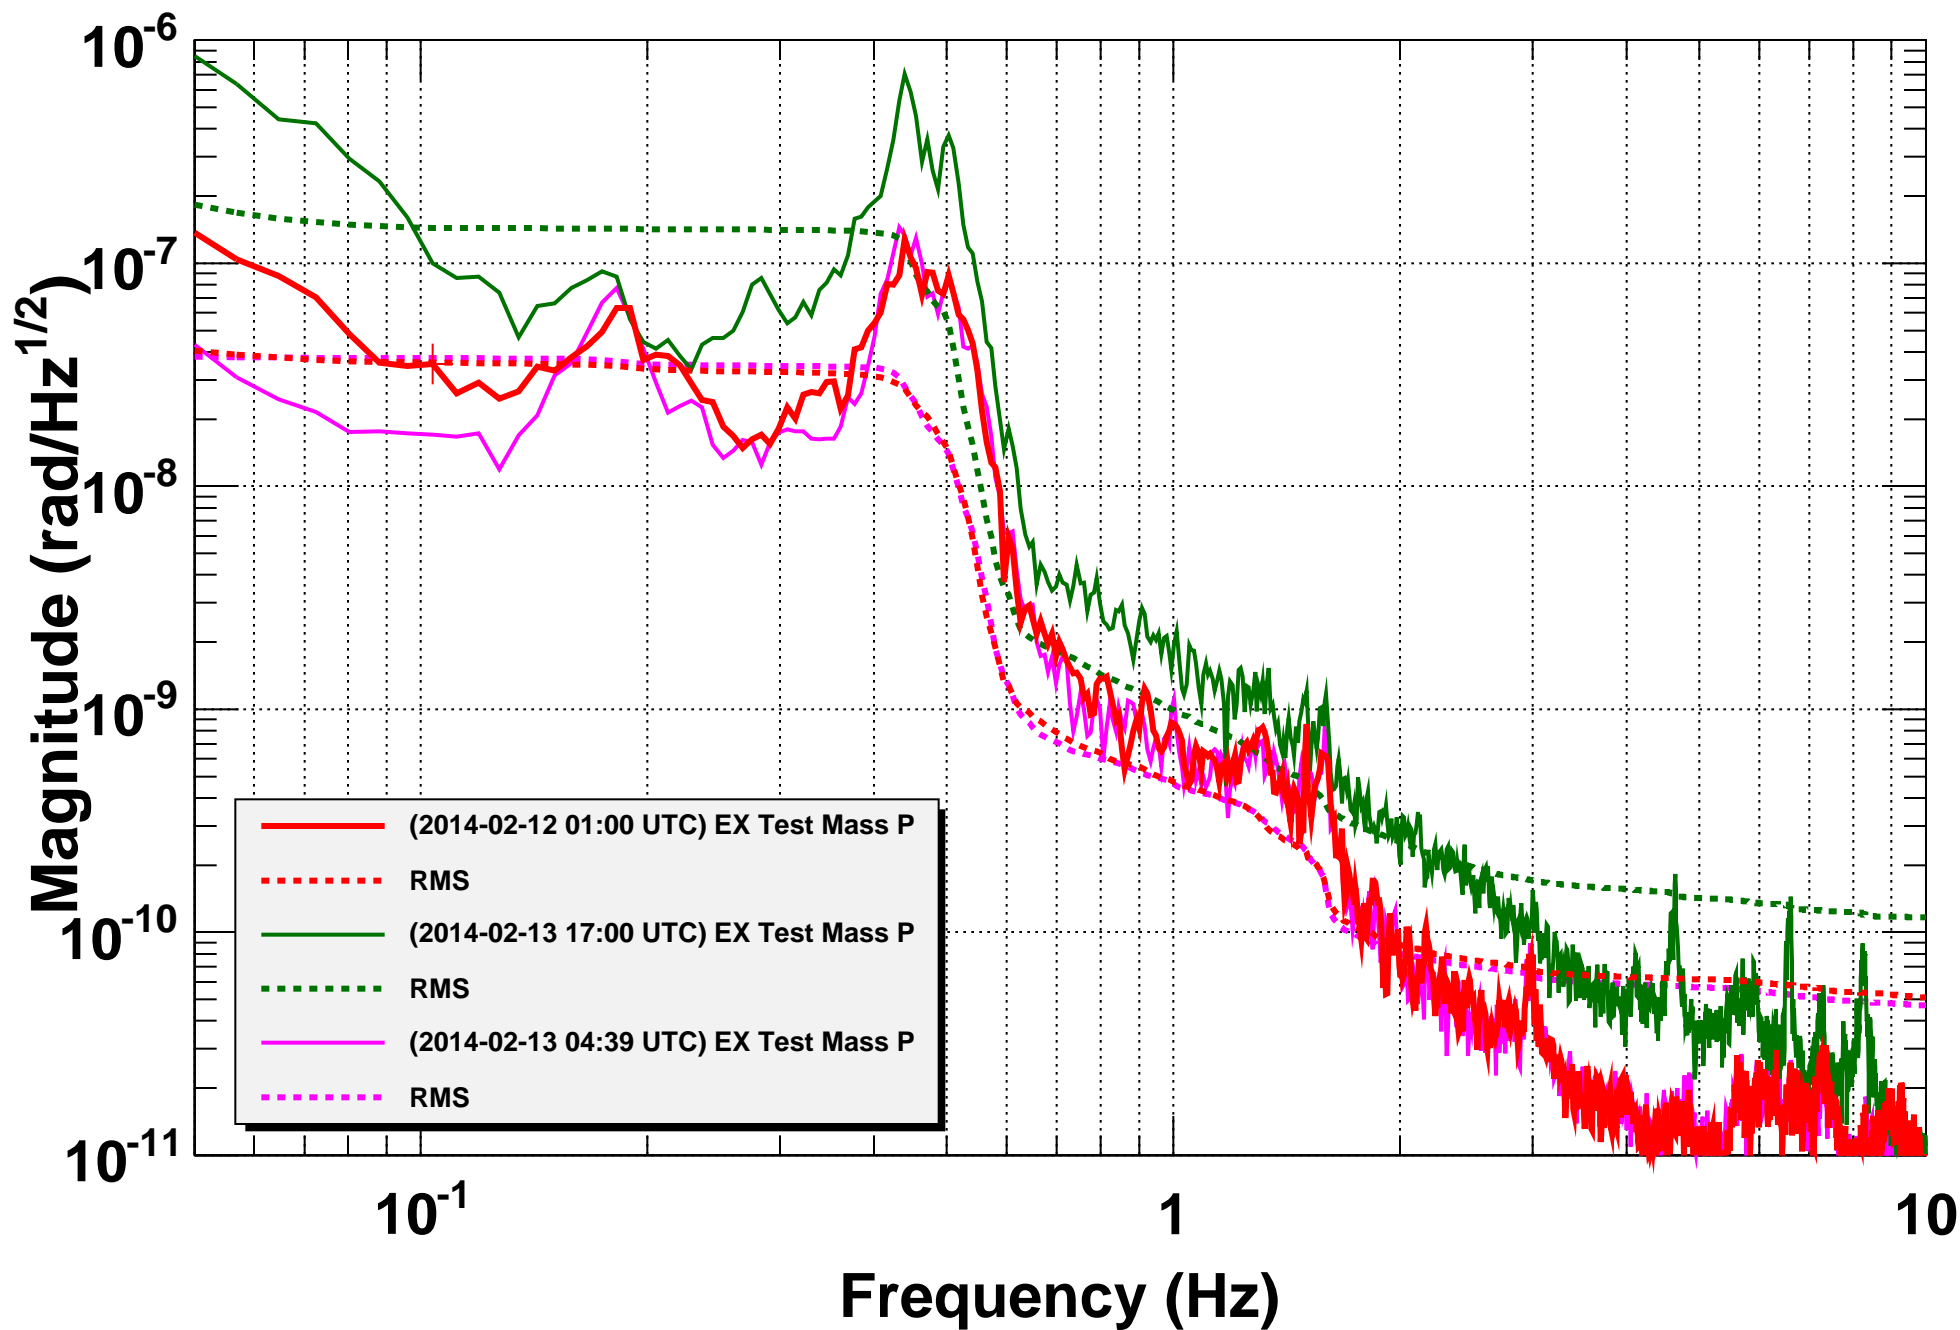

Amplitude Spectral Density

*T0=12/02/2014 01:00:00

Avg=10

BW=0.0117187

Amplitude Spectral Density

***T0=12/02/2014 01:00:00**

Avg=10

BW=0.0117187

Amplitude Spectral Density

***T0=12/02/2014 01:00:00**

Avg=10

BW=0.0117187

Amplitude Spectral Density

***T0=12/02/2014 01:00:00**

Avg=10

BW=0.0117187