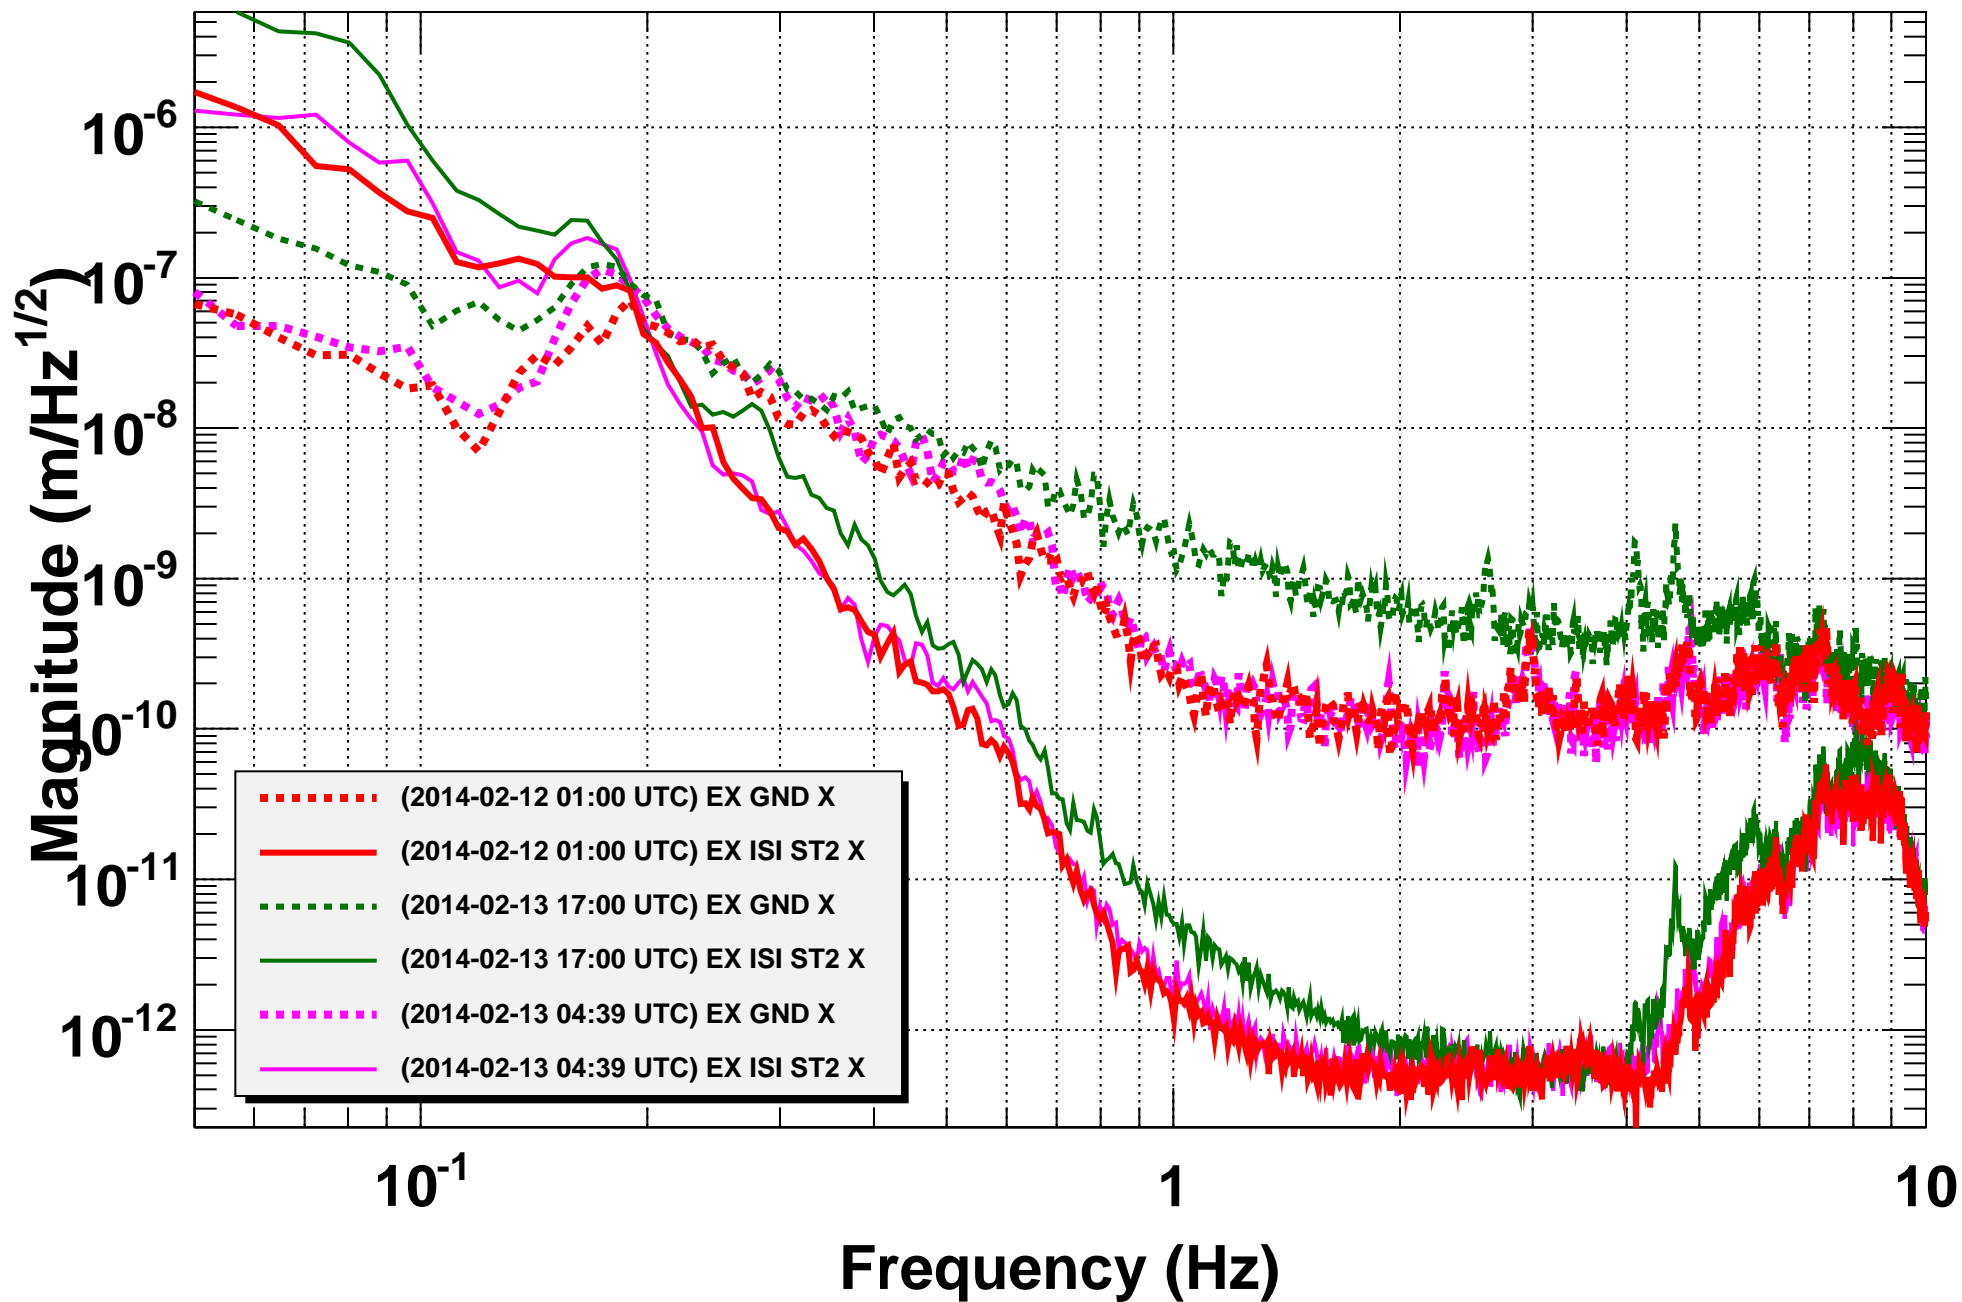

Amplitude Spectral Density

*T0=12/02/2014 01:00:00

Avg=10

BW=0.0117187

Amplitude Spectral Density

***T0=12/02/2014 01:00:00**

Avg=10

BW=0.0117187

Amplitude Spectral Density

***T0=12/02/2014 01:00:00**

Avg=10

BW=0.0117187

Amplitude Spectral Density

***T0=12/02/2014 01:00:00**

Avg=10

BW=0.0117187