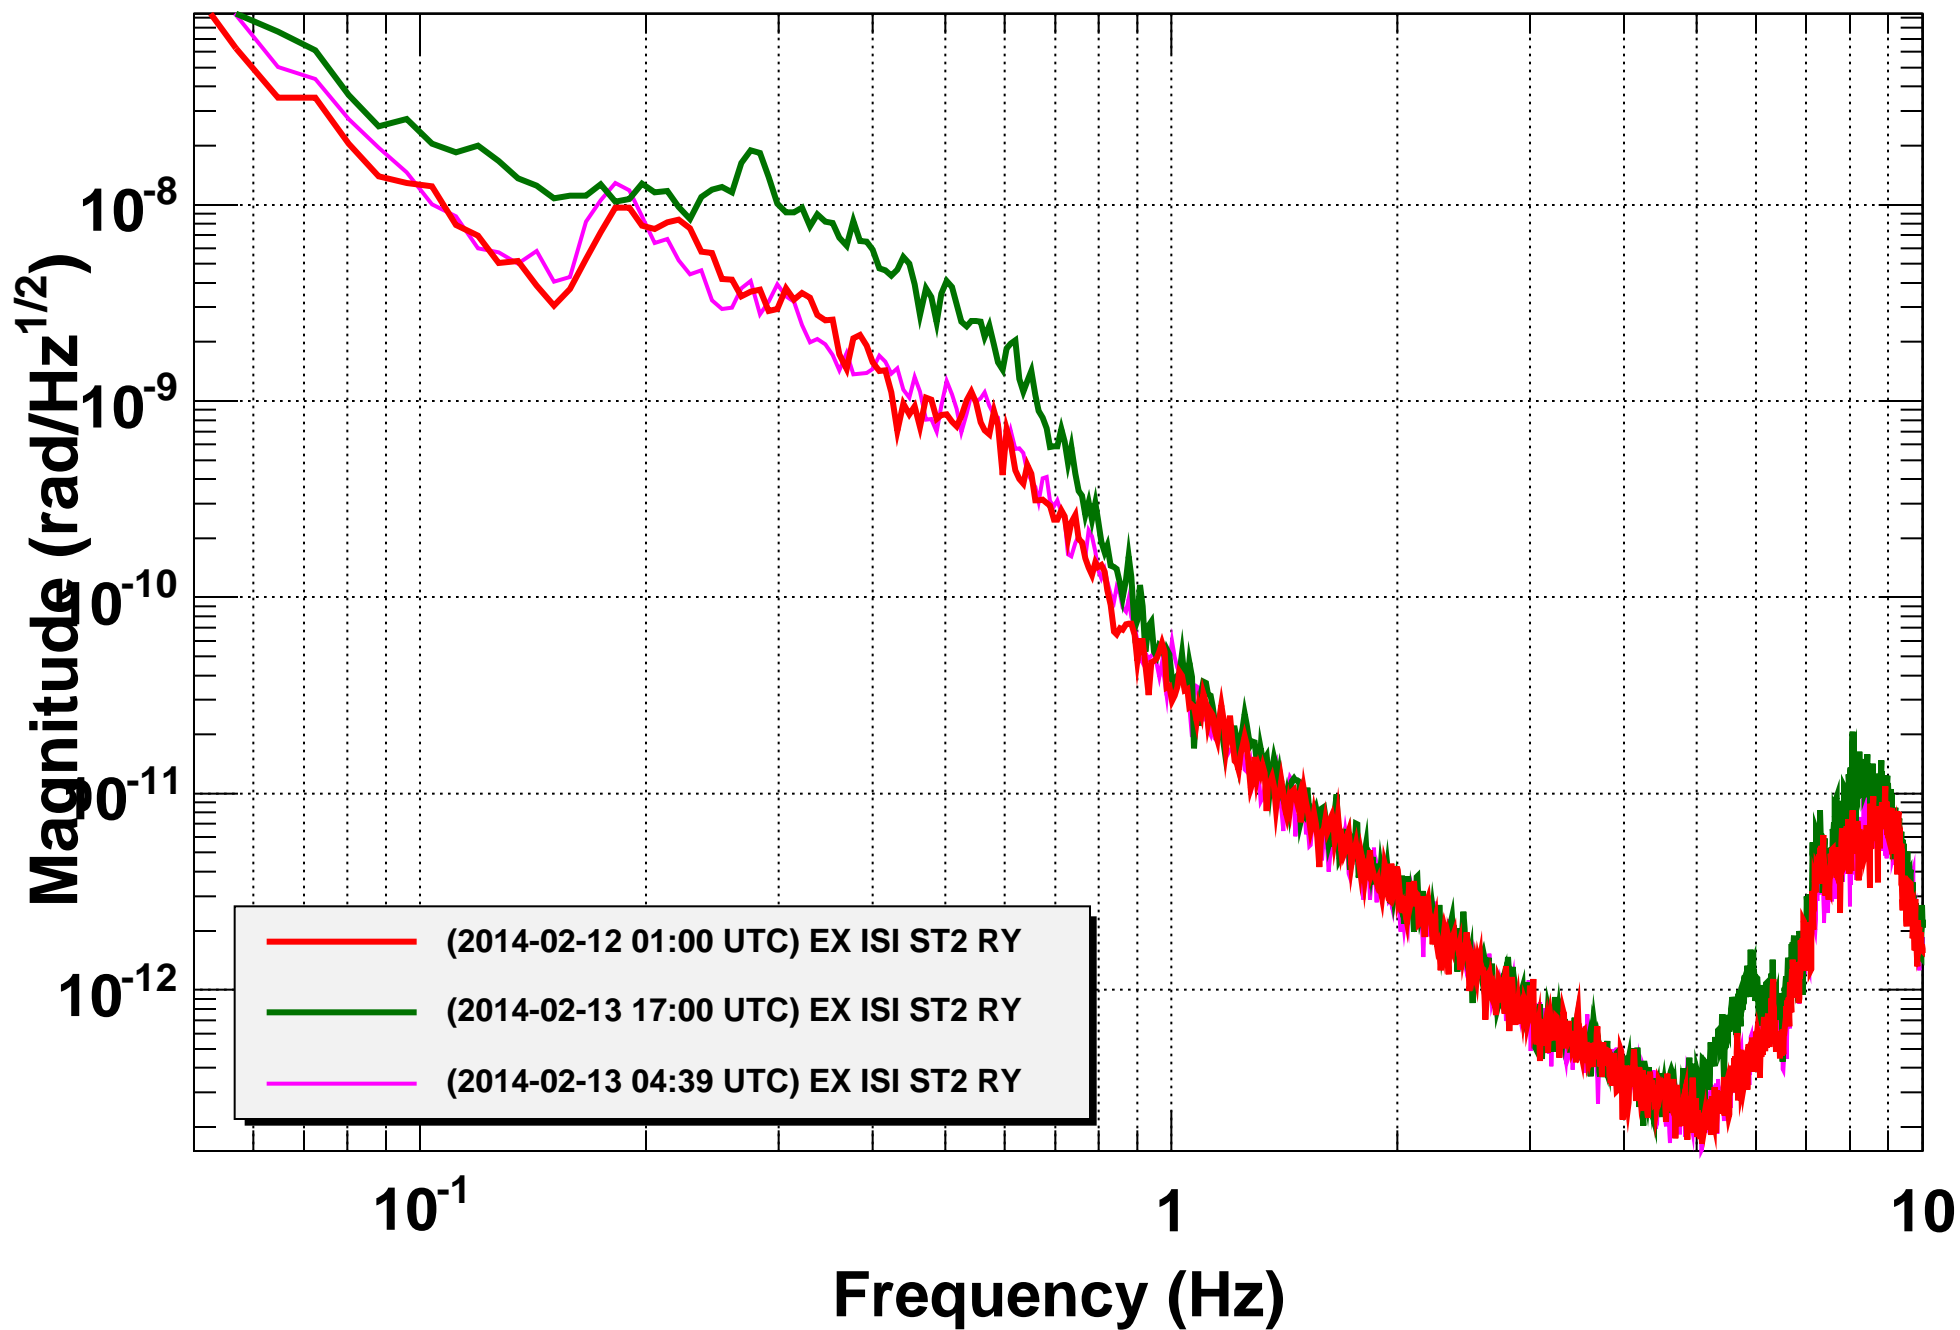

Amplitude Spectral Density

*T0=12/02/2014 01:00:00

Avg=10

BW=0.0117187

Amplitude Spectral Density

***T0=12/02/2014 01:00:00**

Avg=10

BW=0.0117187

Amplitude Spectral Density

***T0=12/02/2014 01:00:00**

Avg=10

BW=0.0117187

Amplitude Spectral Density

***T0=12/02/2014 01:00:00**

Avg=10

BW=0.0117187