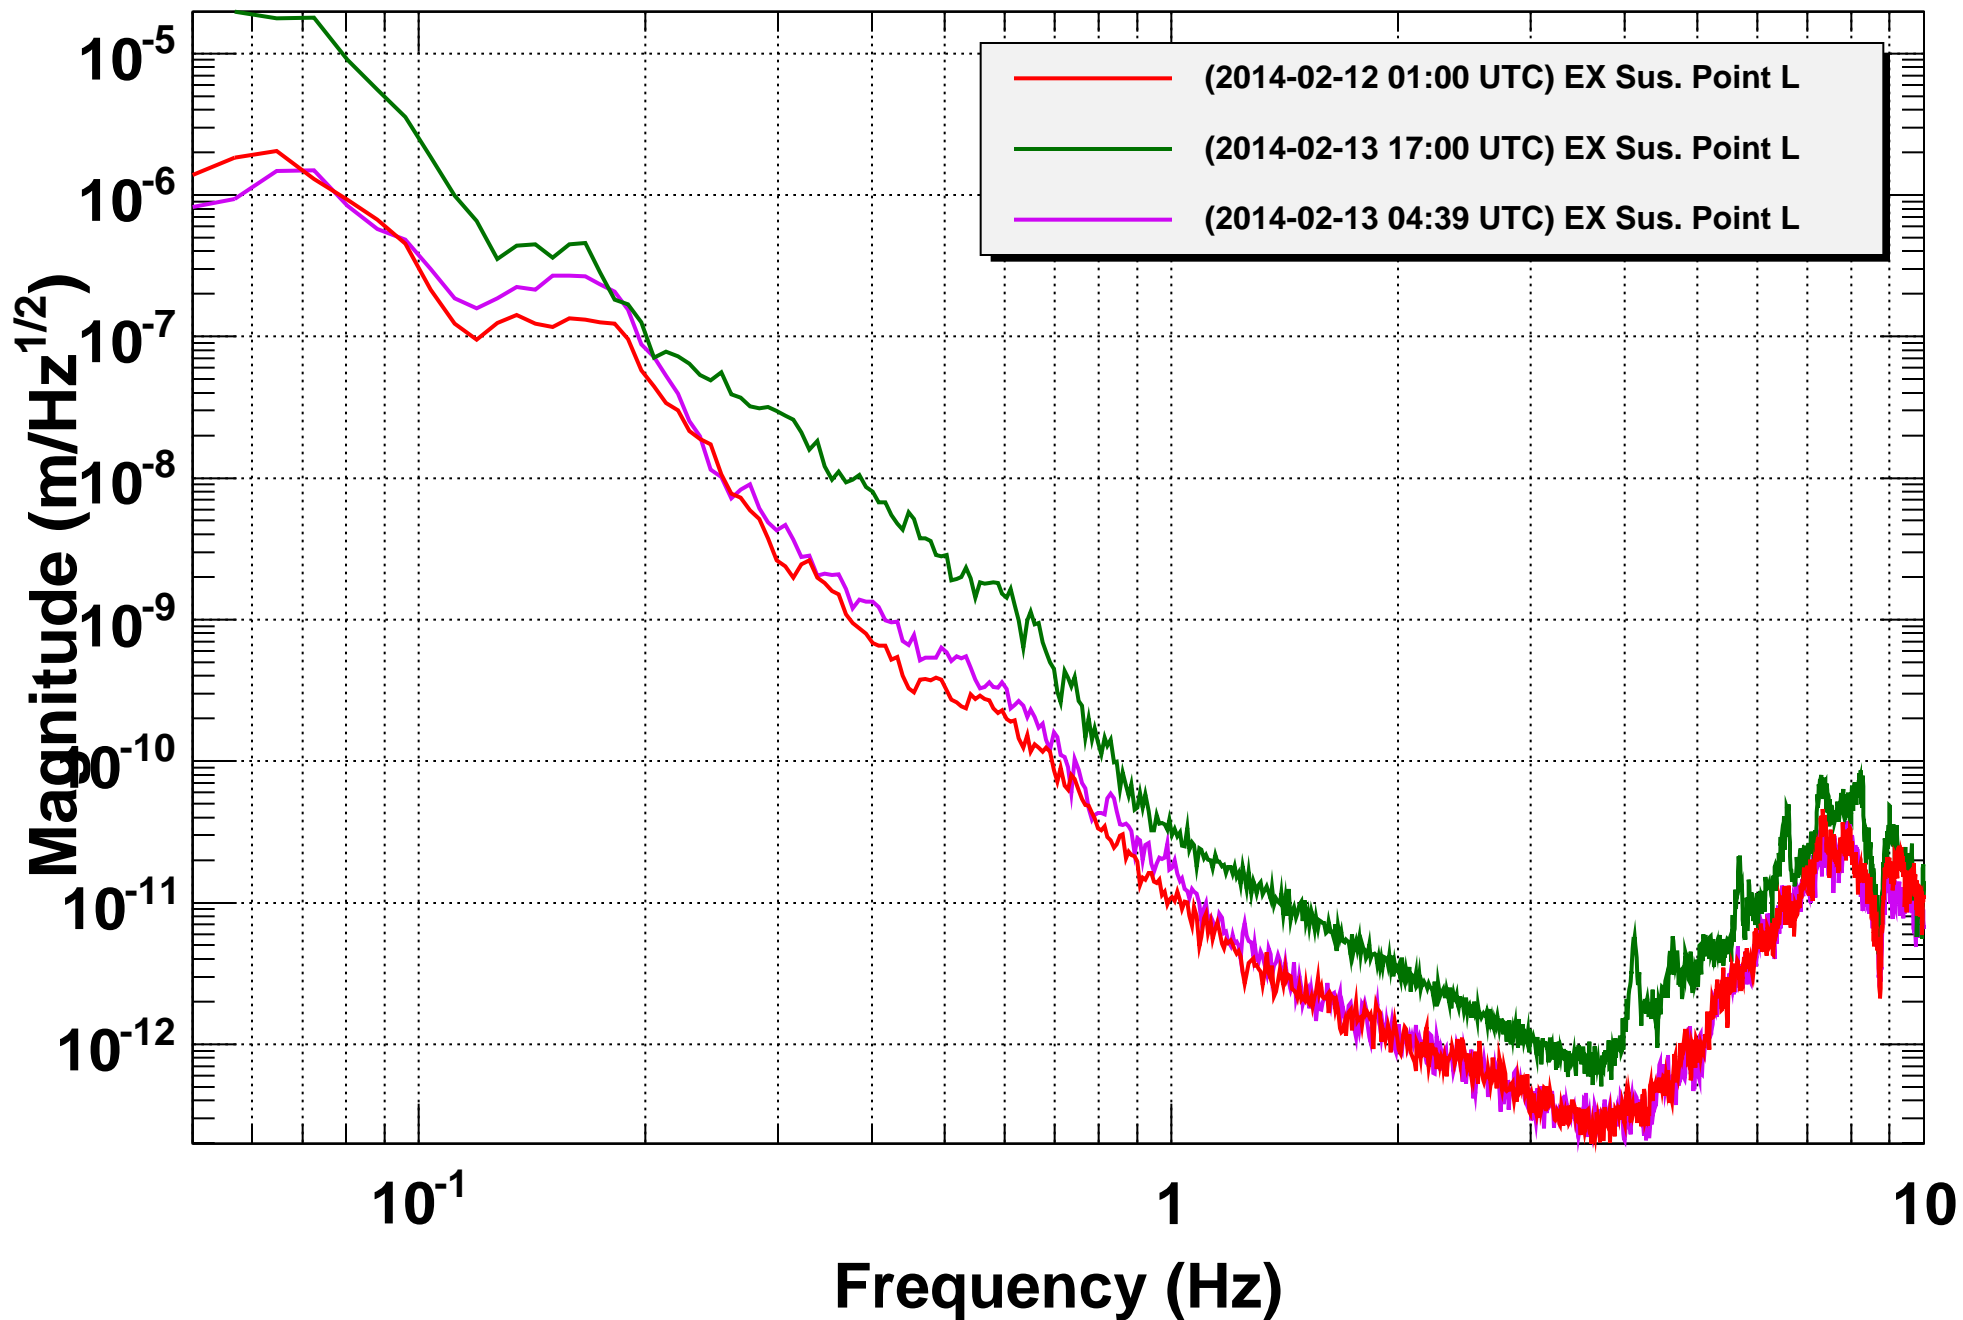

Amplitude Spectral Density

*T0=12/02/2014 01:00:00

Avg=10

BW=0.0117187

Amplitude Spectral Density

***T0=12/02/2014 01:00:00**

Avg=10

BW=0.0117187

Amplitude Spectral Density

***T0=12/02/2014 01:00:00**

Avg=10

BW=0.0117187

Amplitude Spectral Density

***T0=12/02/2014 01:00:00**

Avg=10

BW=0.0117187