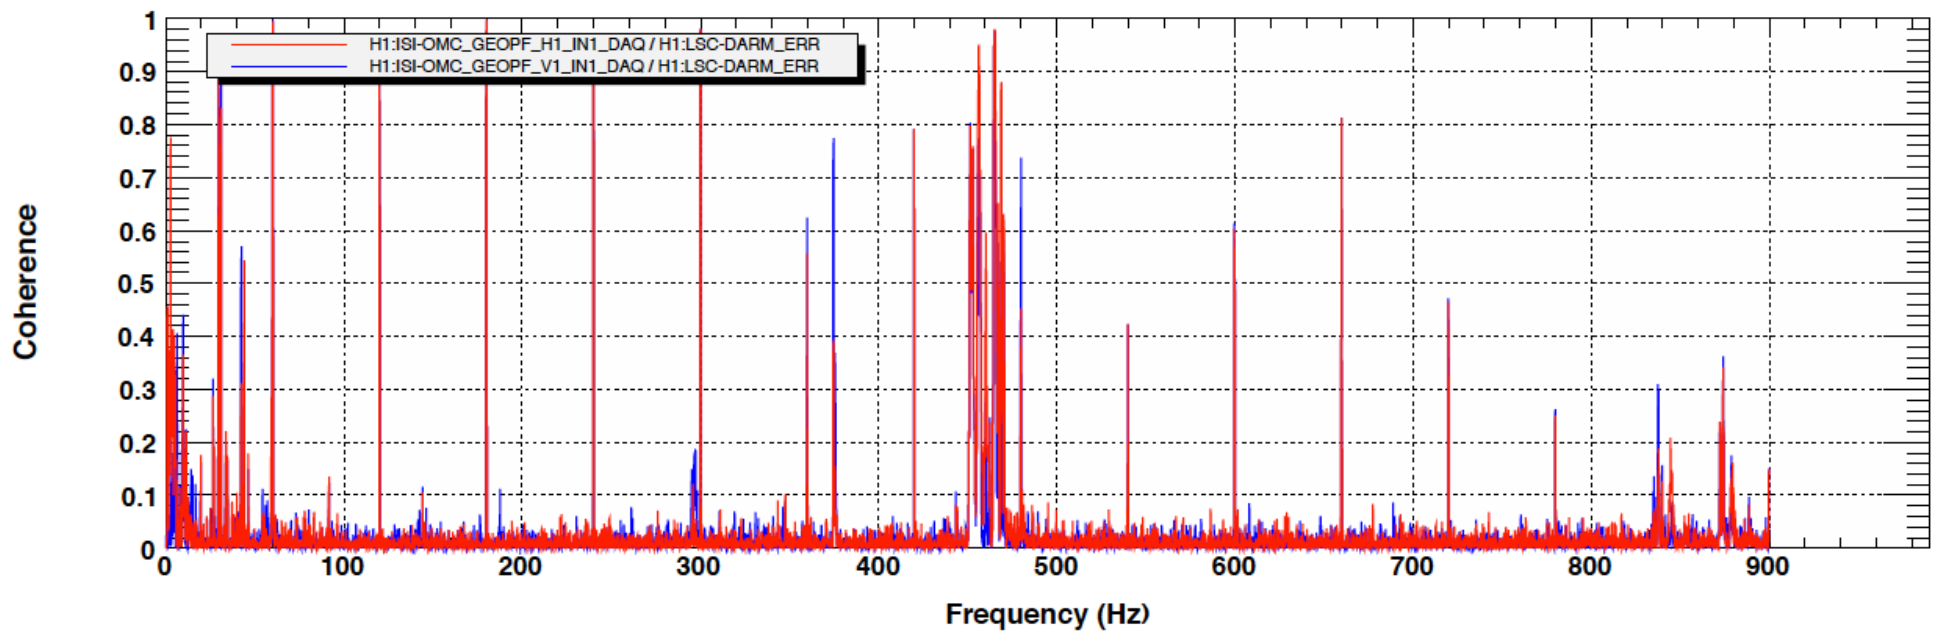

Coherence (HAM6 geophone/DARM) after Sept. 09 incursion

T0=14/10/2009 10:49:35

Avg=100

BW=0.187499