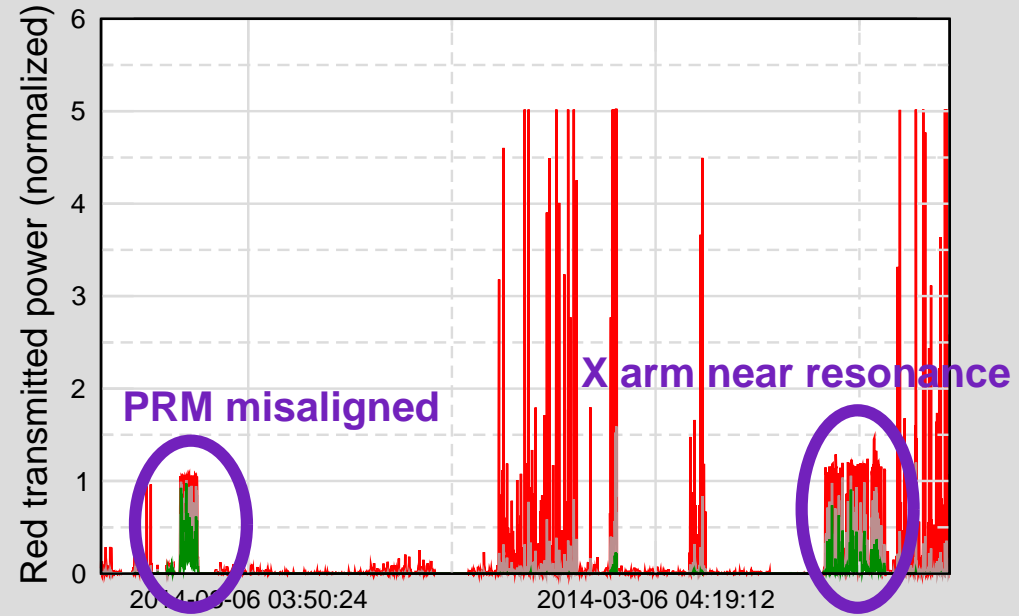

3f/X-arm Locking

March 6, 2014 UTC: 03:40:00 to 04:39:59

H1:ALS-C_COMM_VCO_CONTROLS_DIFFFREQUENCY

H1:LSC-X_TR_A_LF_OUTPUT

H1:ALS-C_TRX_A_LF_OUTPUT

H1:LSC-POPAIR_B_RF18_I_ERR_DQ