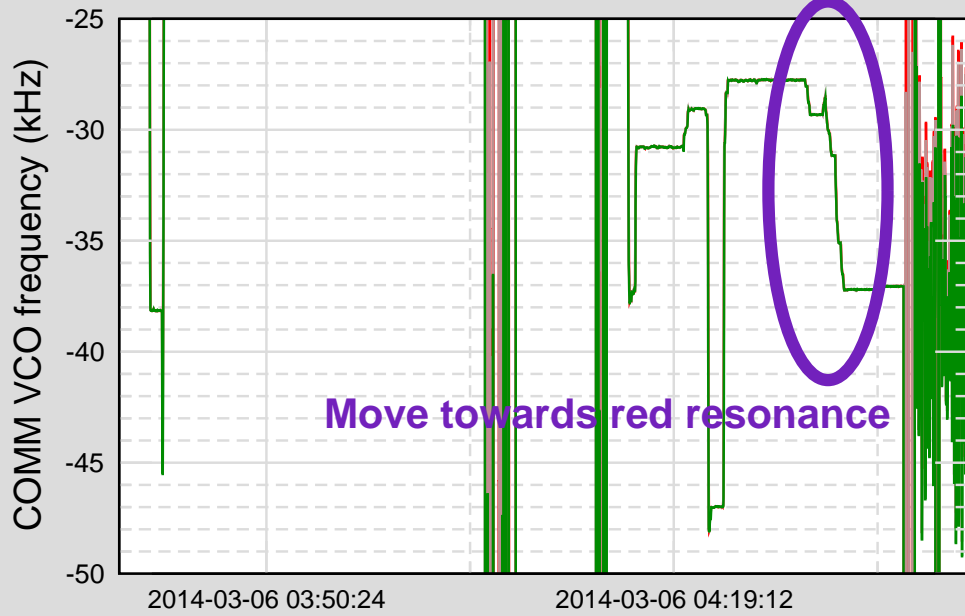

3f/X-arm Locking

March 6, 2014 UTC: 03:40:00 to 04:39:59

H1:ALS-C_COMM_VCO_CONTROLS_DIFFFREQUENCY

H1:LSC-X_TR_A_LF_OUTPUT

H1:ALS-C_TRX_A_LF_OUTPUT

H1:LSC-POPAIR_B_RF18_I_ERR_DQ