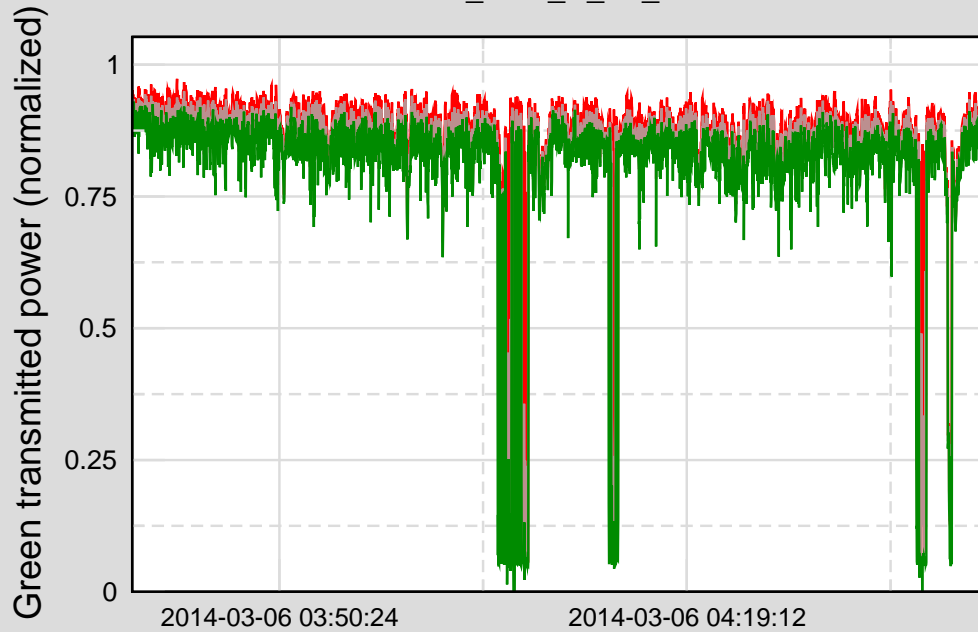

3f/X-arm Locking

March 6, 2014 UTC: 03:40:00 to 04:39:59

H1:ALS-C_COMM_VCO_CONTROLS_DIFFFREQUENCY

H1:LSC-X_TR_A_LF_OUTPUT

H1:ALS-C_TRX_A_LF_OUTPUT

H1:LSC-POPAIR_B_RF18_I_ERR_DQ