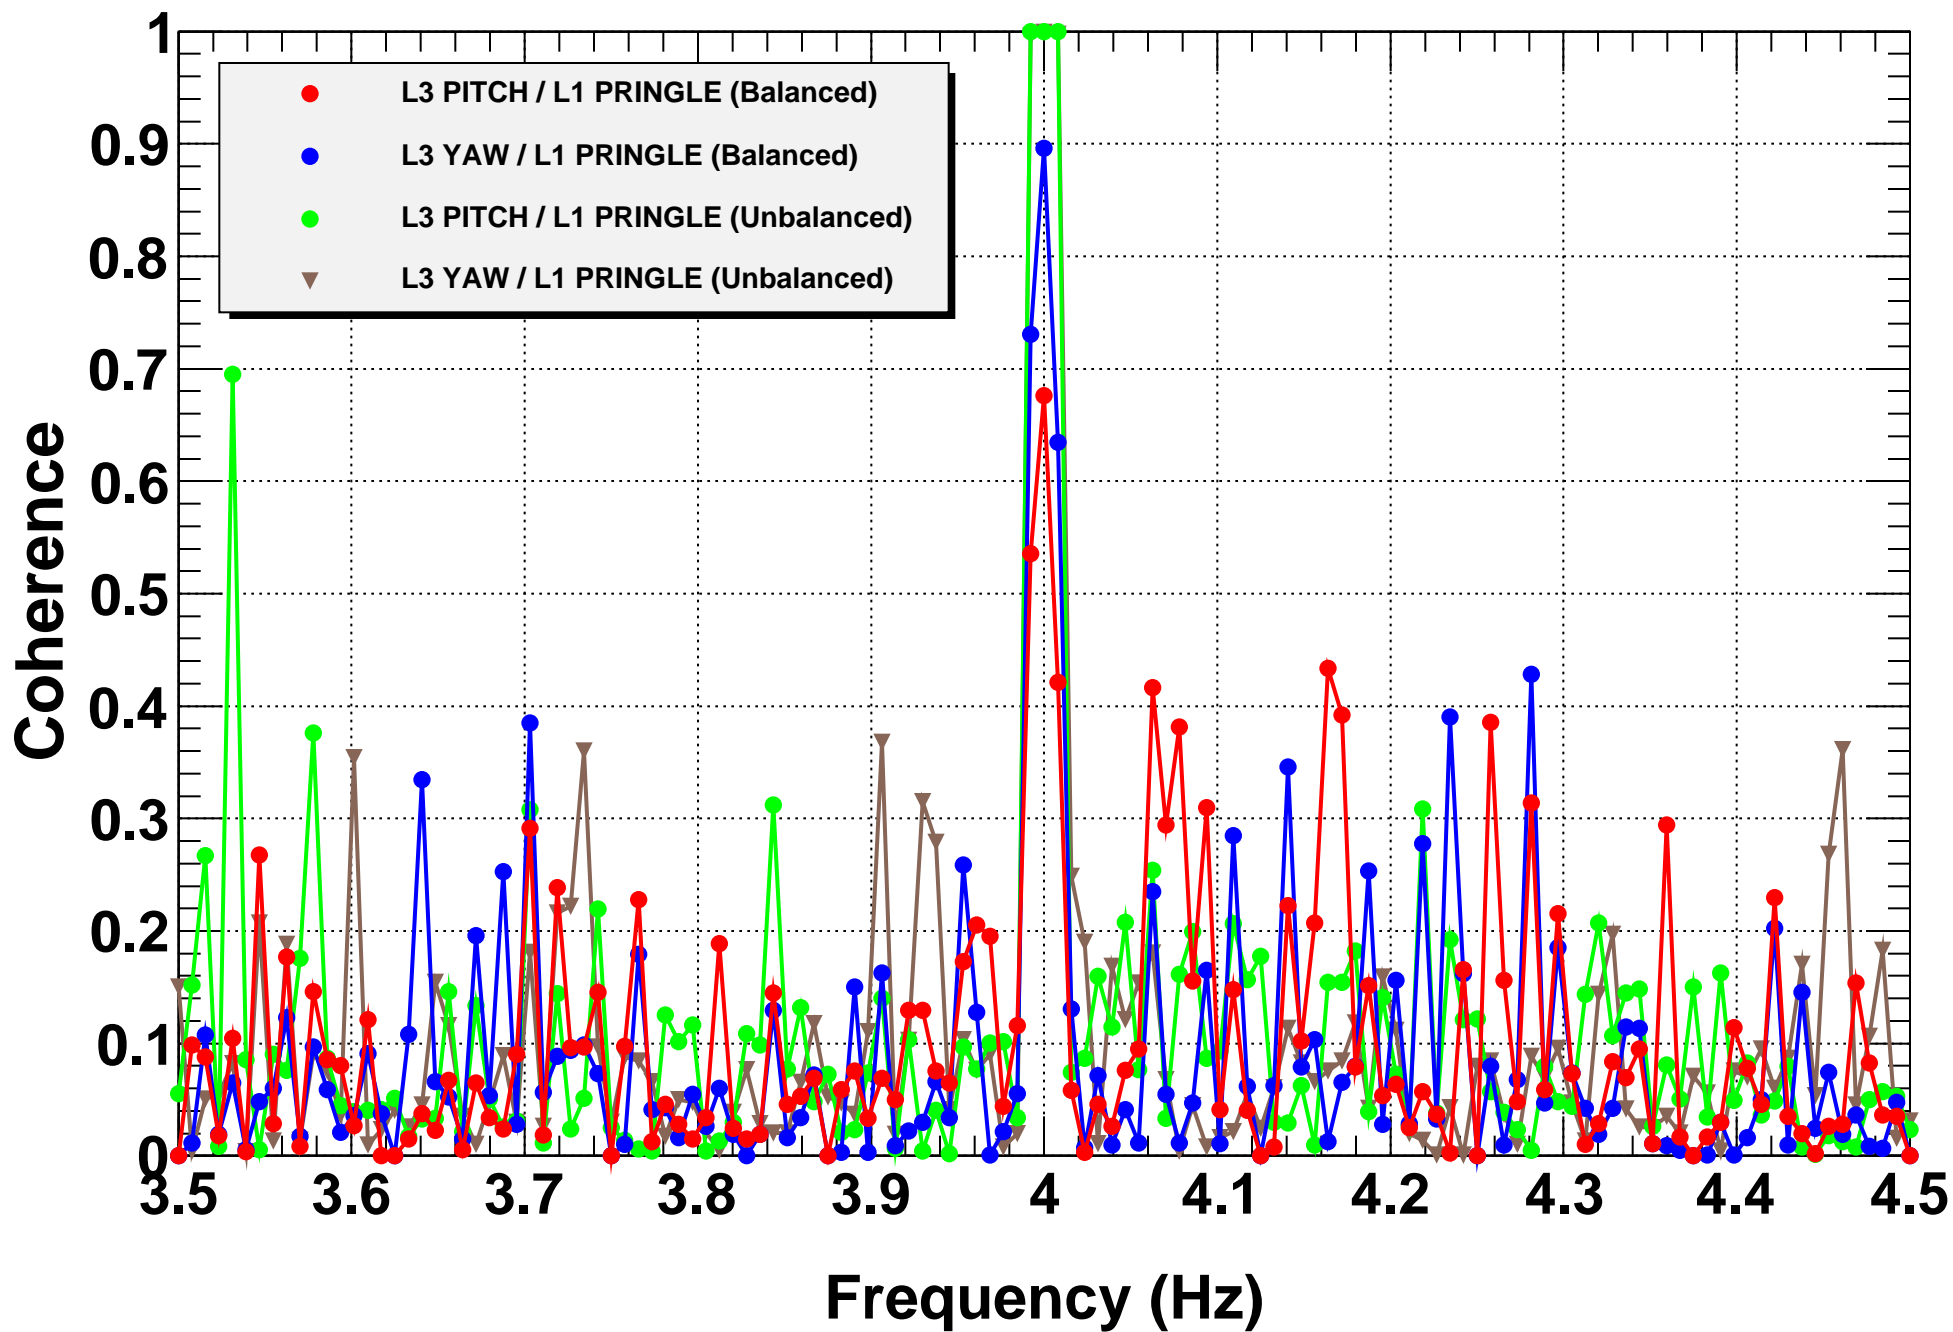

H1 SUS ITMY UIM Coil Balancing Performance -- L3 (Test Mass) OpLev ASD

*T0=07/03/2014 23:17:14

Avg=10

BW=0.0117188

*T0=07/03/2014 23:04:20

Avg=10

BW=0.0117188