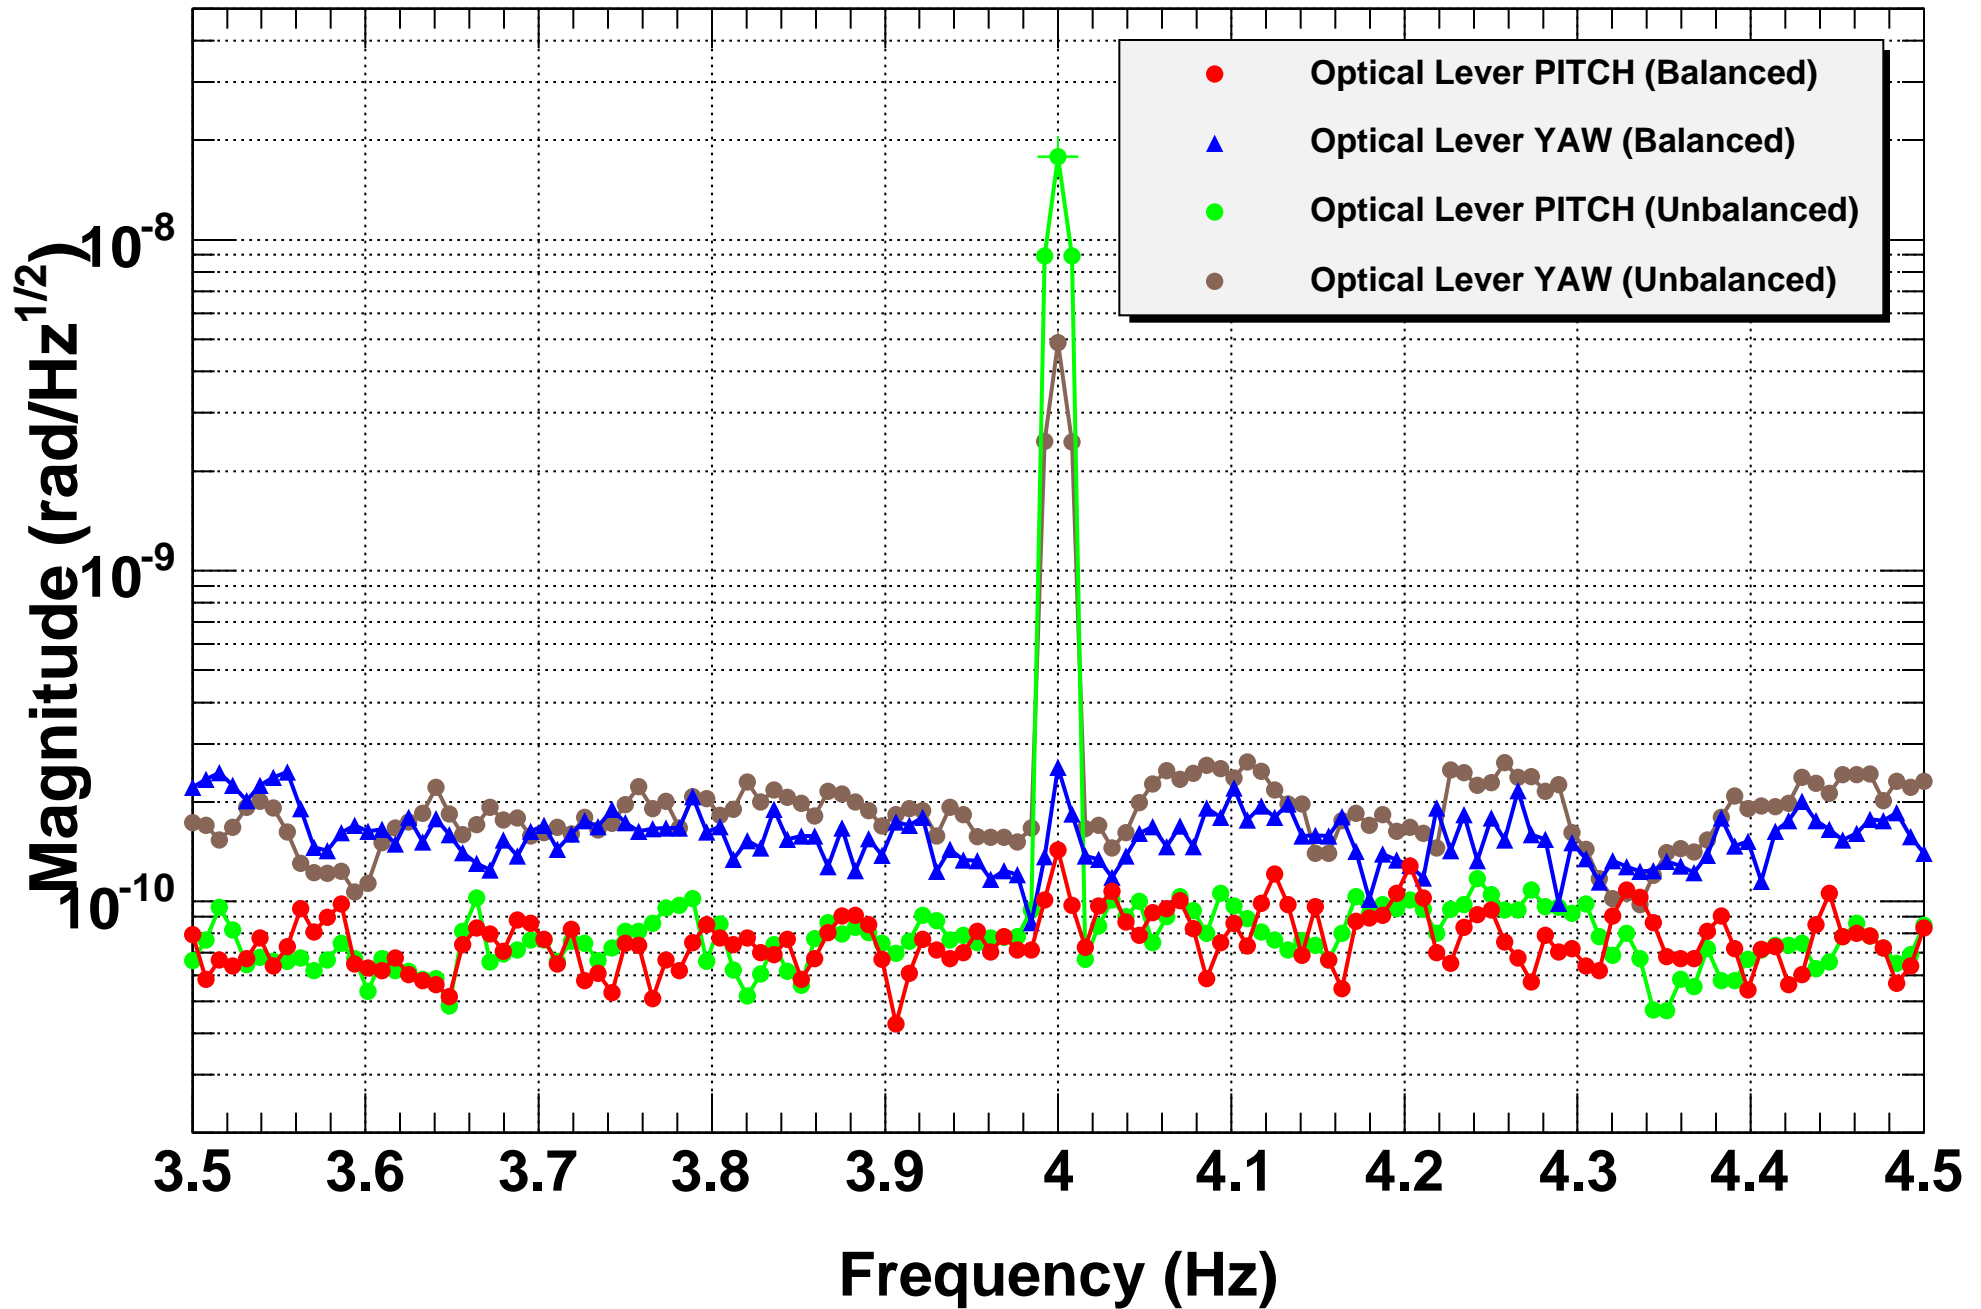

H1 SUS ITMY UIM Coil Balancing Performance -- L3 (Test Mass) OpLev ASD

*T0=07/03/2014 23:17:14

Avg=10

BW=0.0117188

*T0=07/03/2014 23:04:20

Avg=10

BW=0.0117188