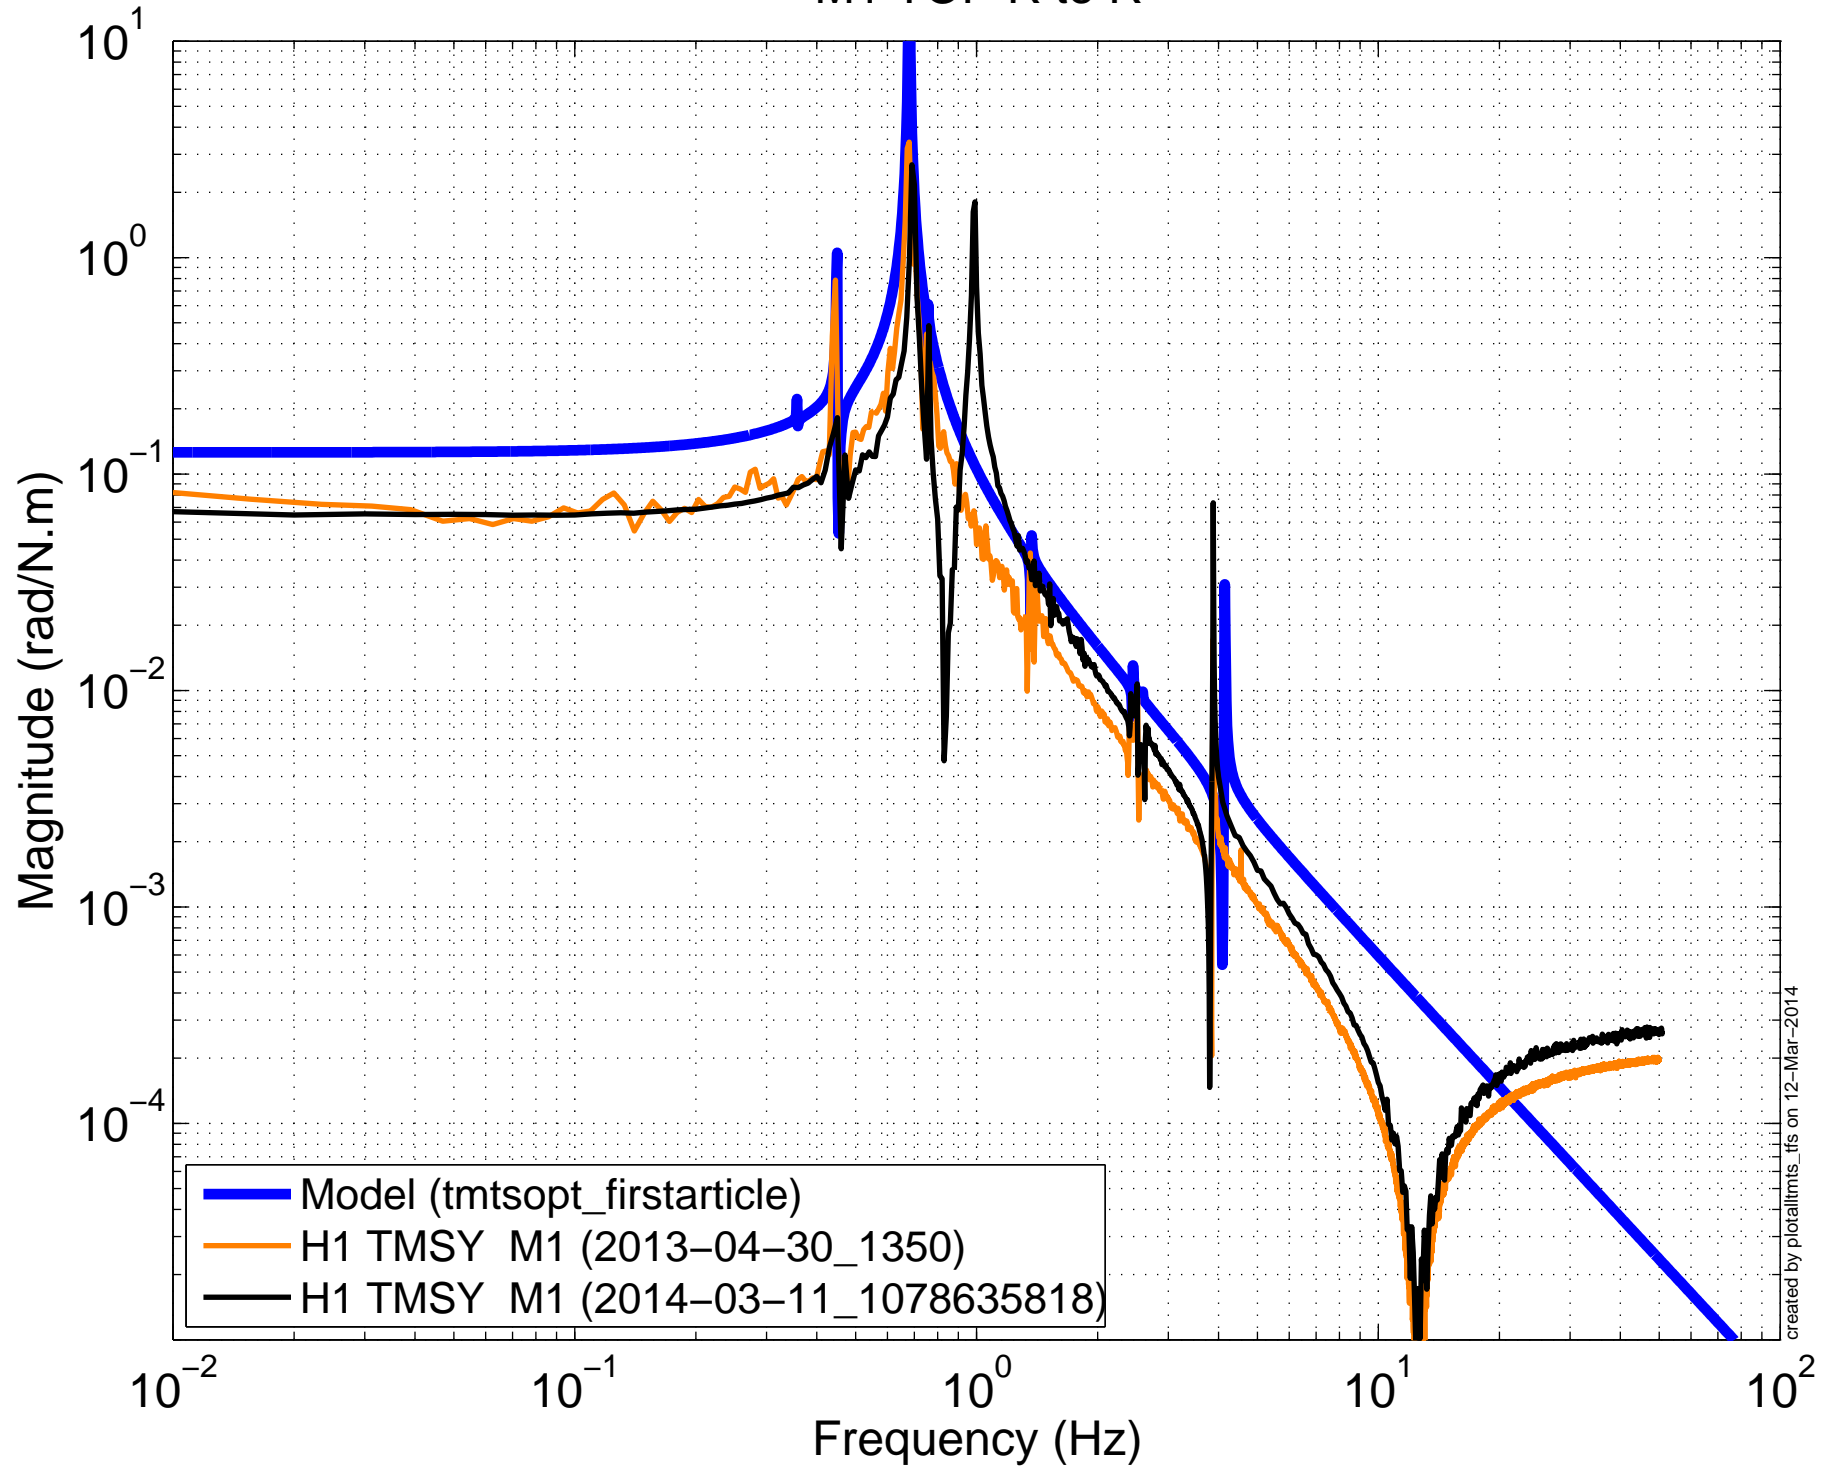

M1 TOP L to L

M1 TOP T to T

M1 TOP V to V

created by plotlimits_ifs on 12-Mar-2014

M1 TOP R to R

— Model (tmtsopt_firstarticle)
— H1 TMSY M1 (2013-04-30_1350)
— H1 TMSY M1 (2014-03-11_1078635818)

M1 TOP P to P

M1 TOP Y to Y