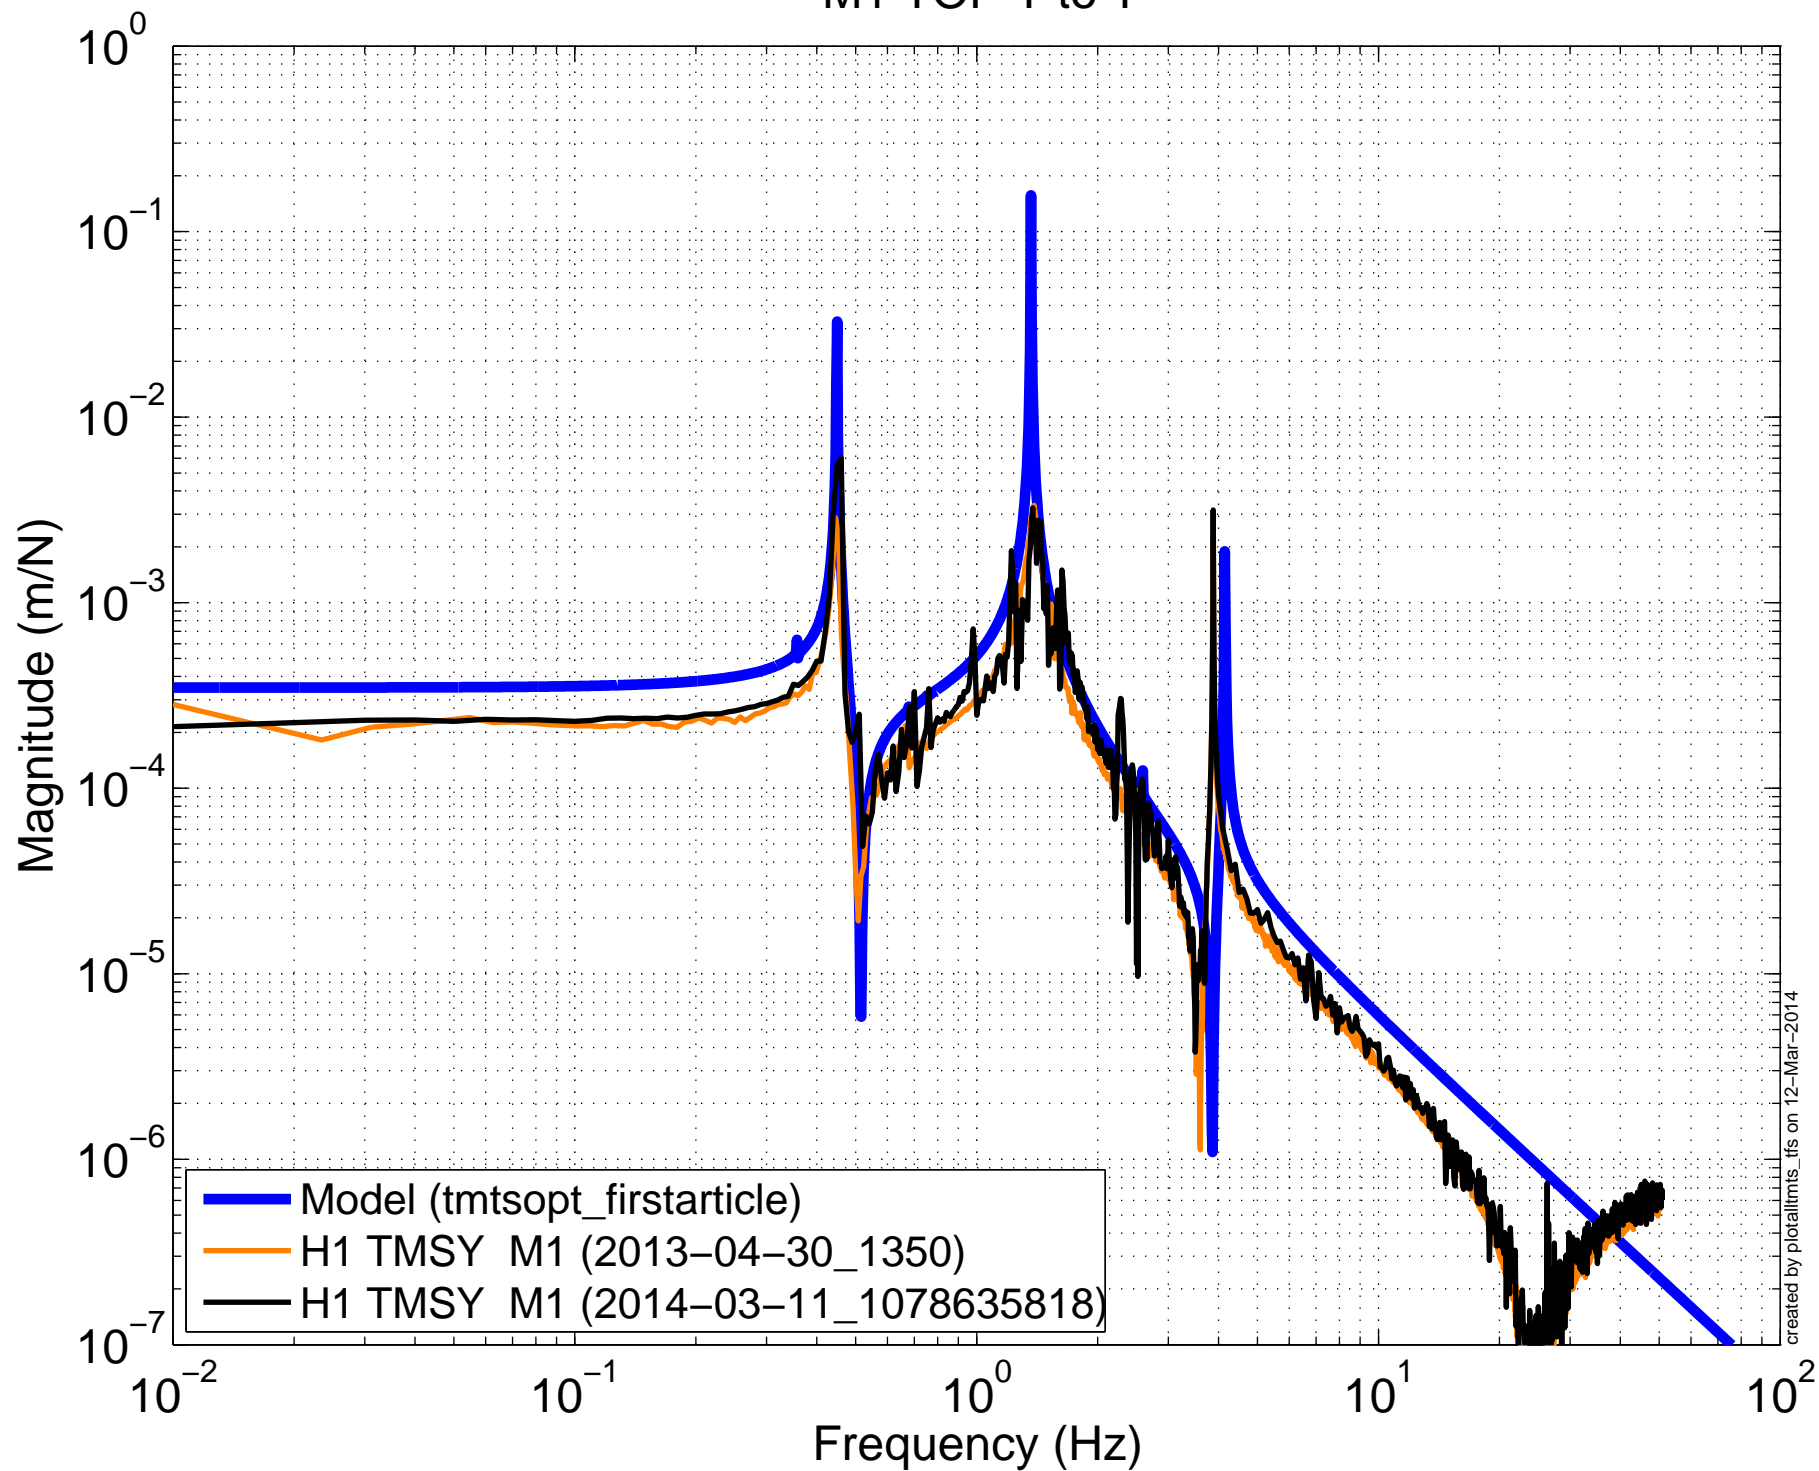

M1 TOP L to L

M1 TOP T to T

M1 TOP V to V

created by plotlimits_ifs on 12-Mar-2014

M1 TOP R to R

— Model (tmtsopt_firstarticle)
— H1 TMSY M1 (2013-04-30_1350)
— H1 TMSY M1 (2014-03-11_1078635818)

M1 TOP P to P

M1 TOP Y to Y