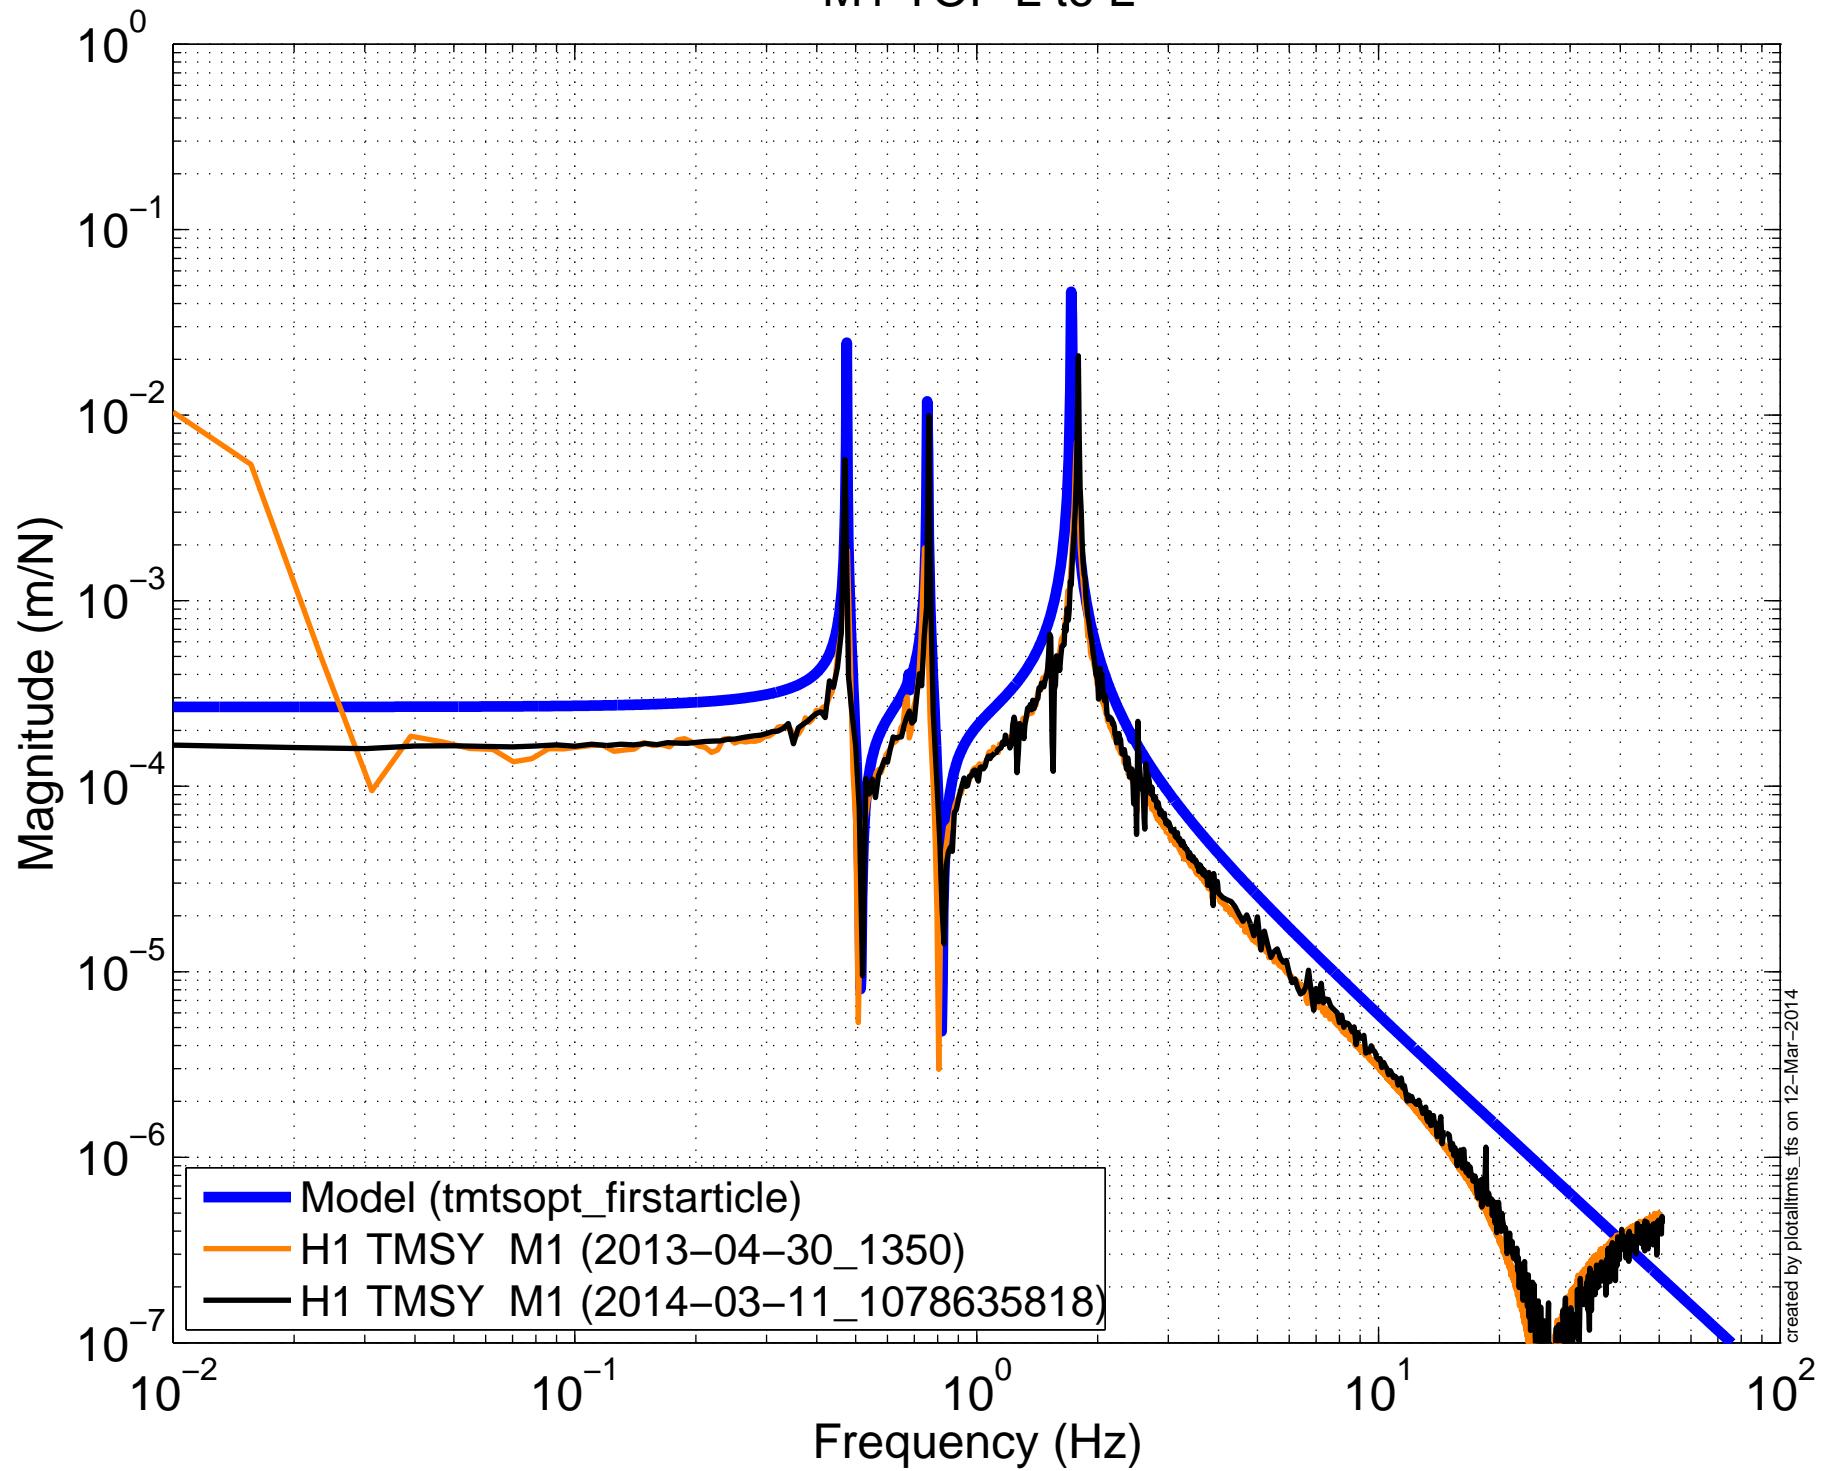

M1 TOP L to L

M1 TOP T to T

M1 TOP V to V

created by plotlimits_ifs on 12-Mar-2014

M1 TOP R to R

— Model (tmtsopt_firstarticle)
— H1 TMSY M1 (2013-04-30_1350)
— H1 TMSY M1 (2014-03-11_1078635818)

M1 TOP P to P

M1 TOP Y to Y