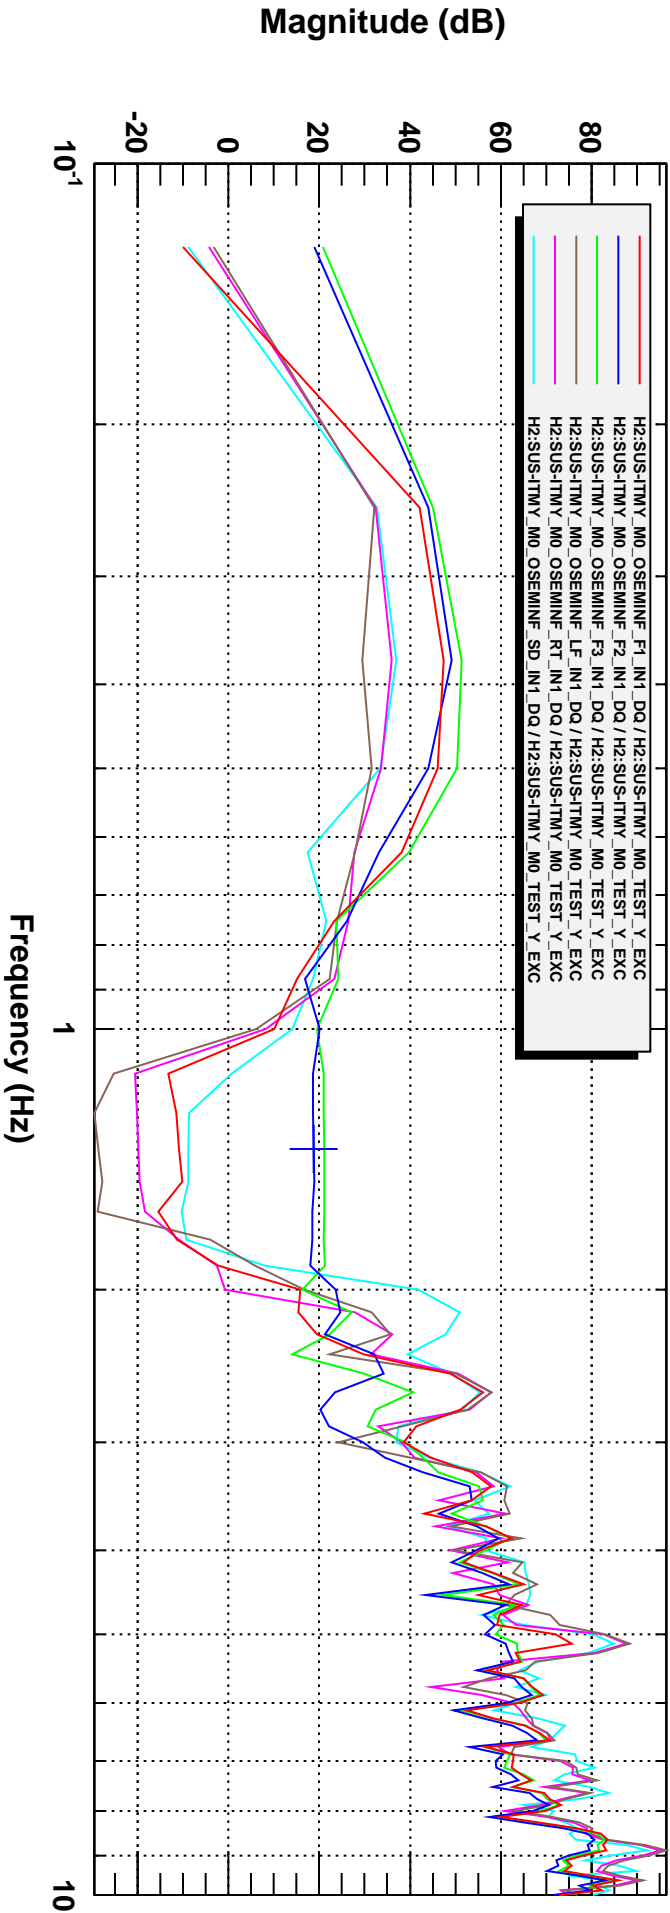

Transfer function

T0=20/07/2011 21:07:55

Avg=15

BW=0.1875

Coherence

T0=20/07/2011 21:07:55

Avg=15

BW=0.1875