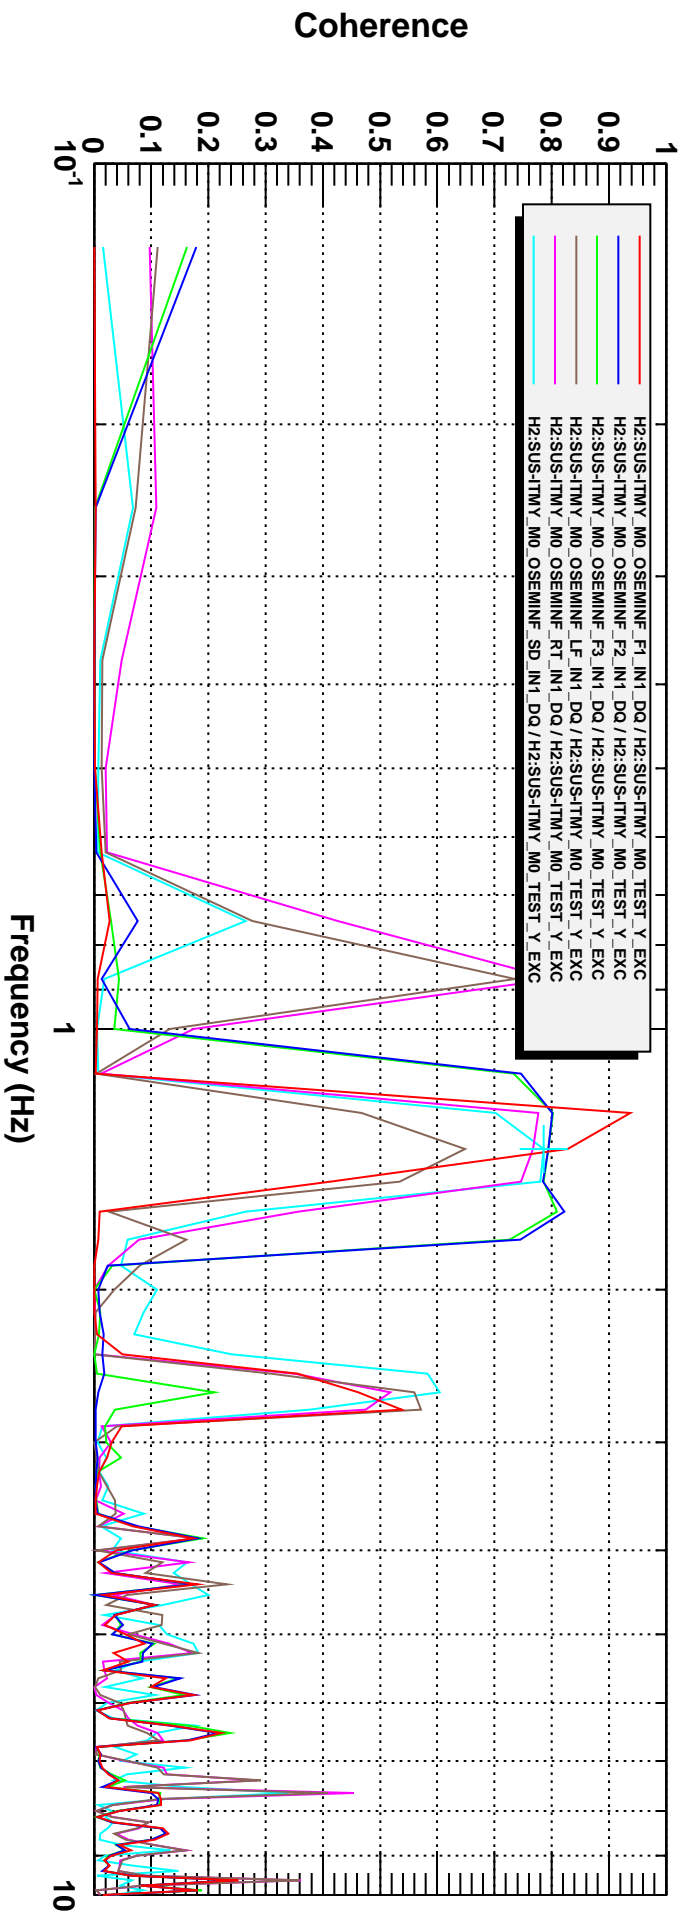

Transfer function

T0=20/07/2011 21:07:55

Avg=15

BW=0.1875

Coherence

T0=20/07/2011 21:07:55

Avg=15

BW=0.1875