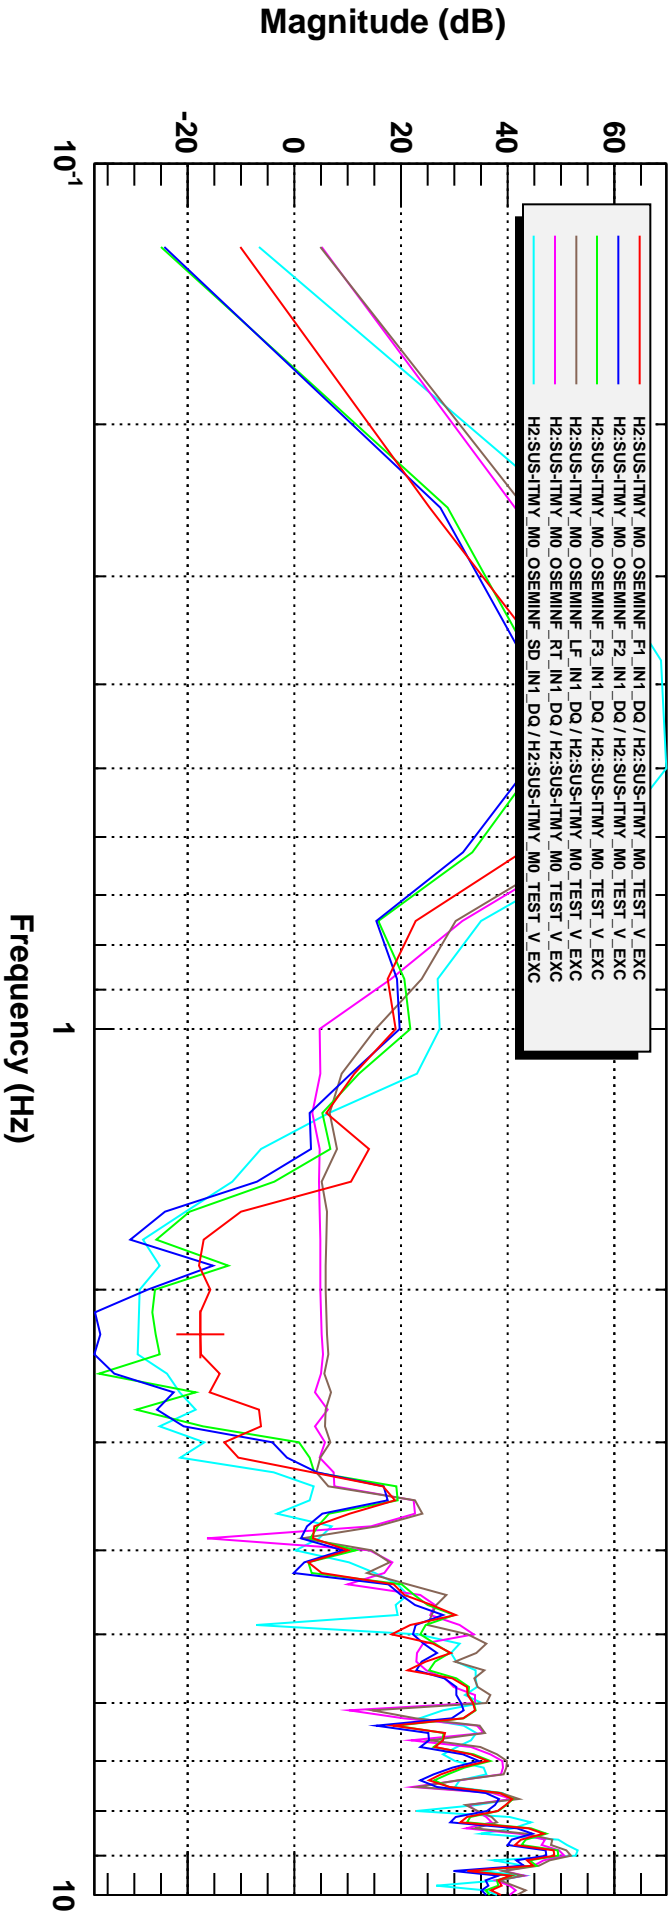

Transfer function

T0=20/07/2011 21:19:36

Avg=15

BW=0.1875

Coherence

T0=20/07/2011 21:19:36

Avg=15

BW=0.1875