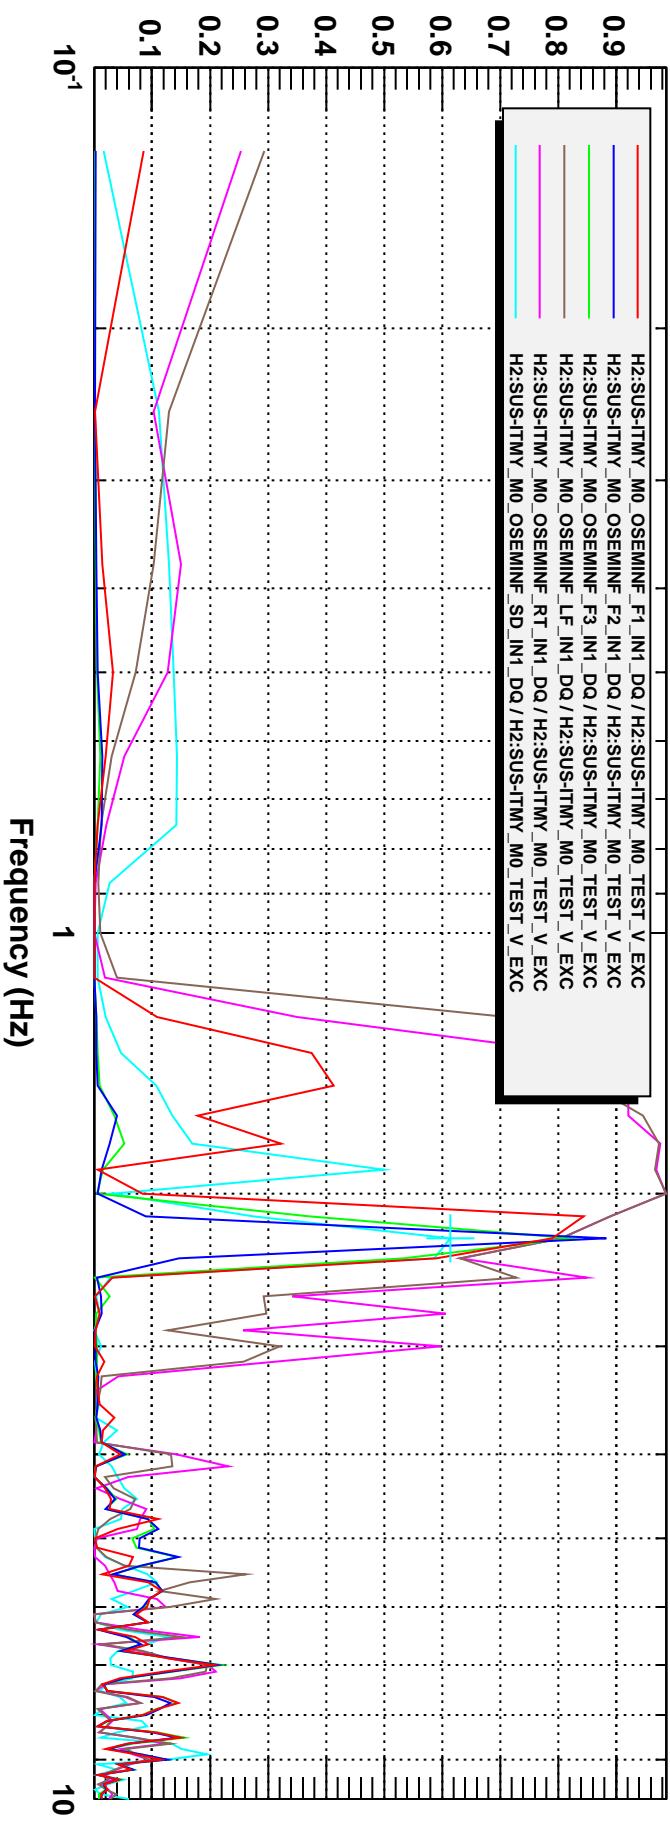

Transfer function

T0=20/07/2011 21:19:36

Avg=15

BW=0.1875

Coherence

T0=20/07/2011 21:19:36

Avg=15

BW=0.1875