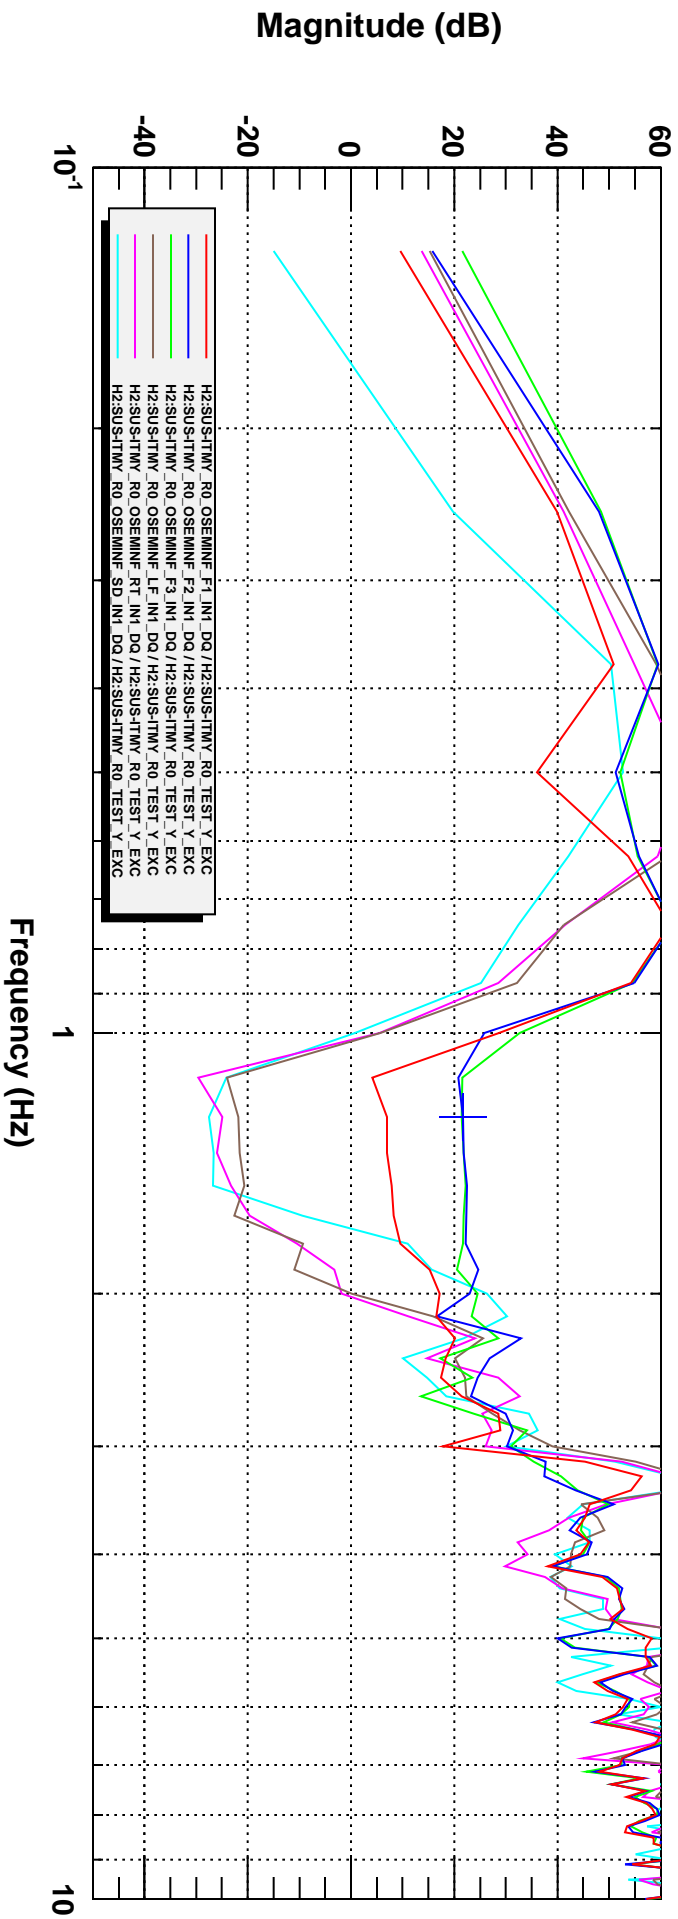

Transfer function

T0=20/07/2011 21:53:09

Avg=15

BW=0.1875

Coherence

T0=20/07/2011 21:53:09

Avg=15

BW=0.1875