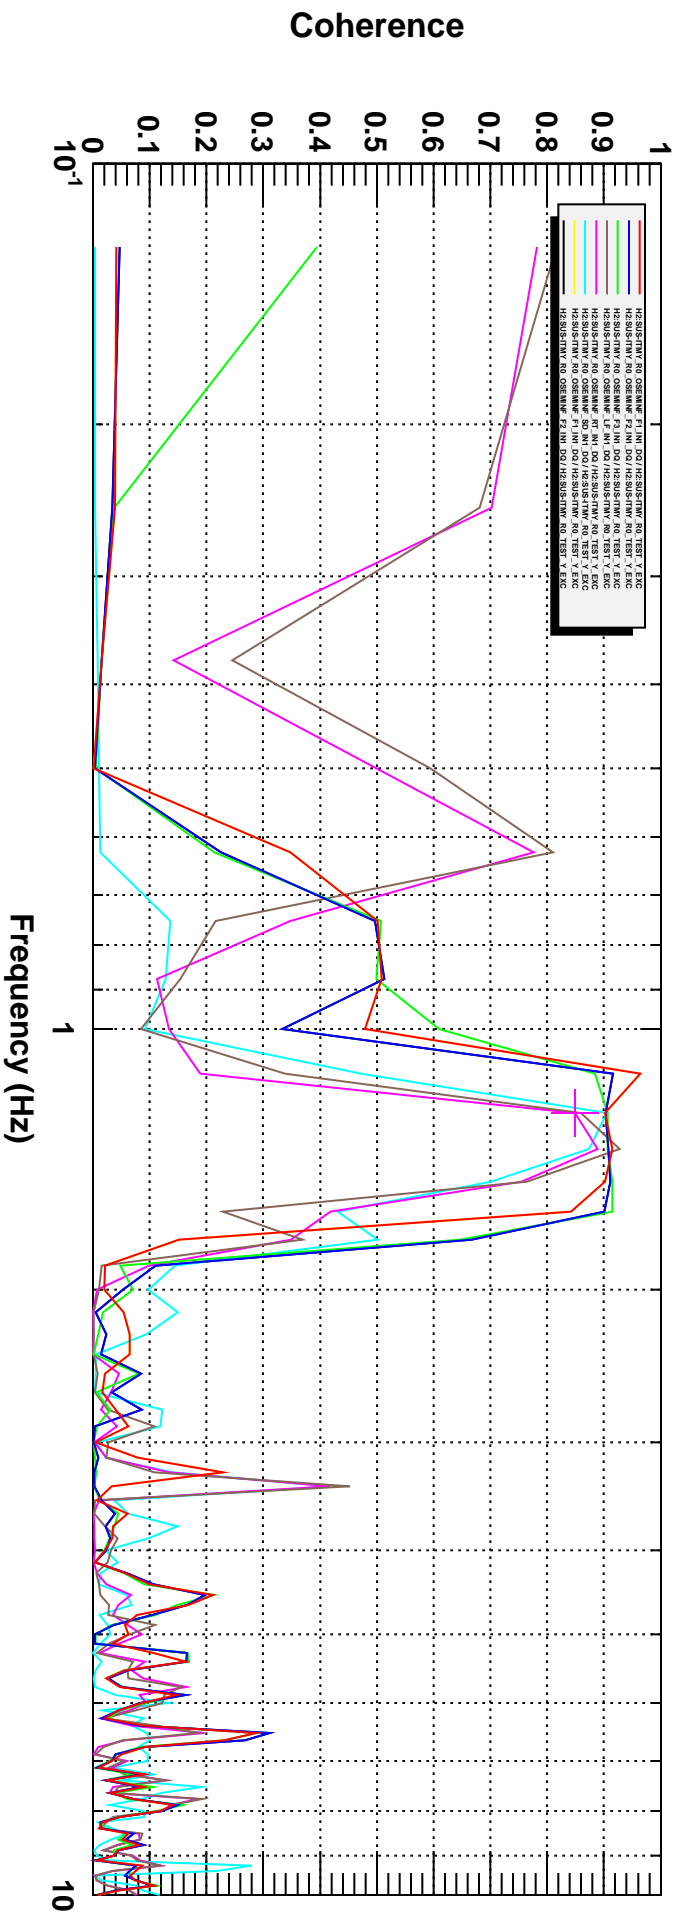

Transfer function

T0=20/07/2011 21:53:09

Avg=15

BW=0.1875

Coherence

T0=20/07/2011 21:53:09

Avg=15

BW=0.1875