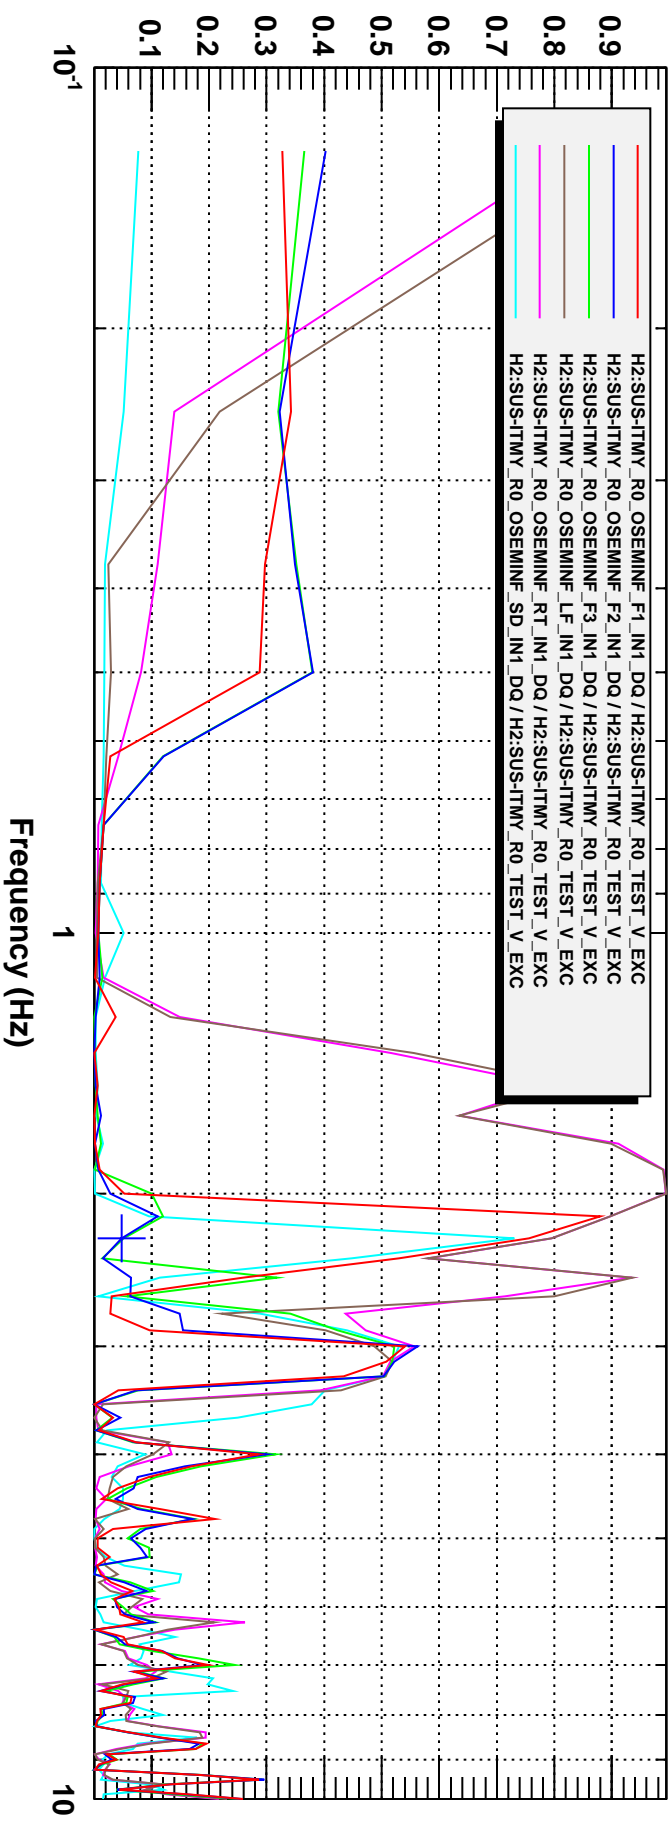

Transfer function

T0=20/07/2011 21:45:28

Avg=15

BW=0.1875

# Coherence

T0=20/07/2011 21:45:28

Avg=15

BW=0.1875