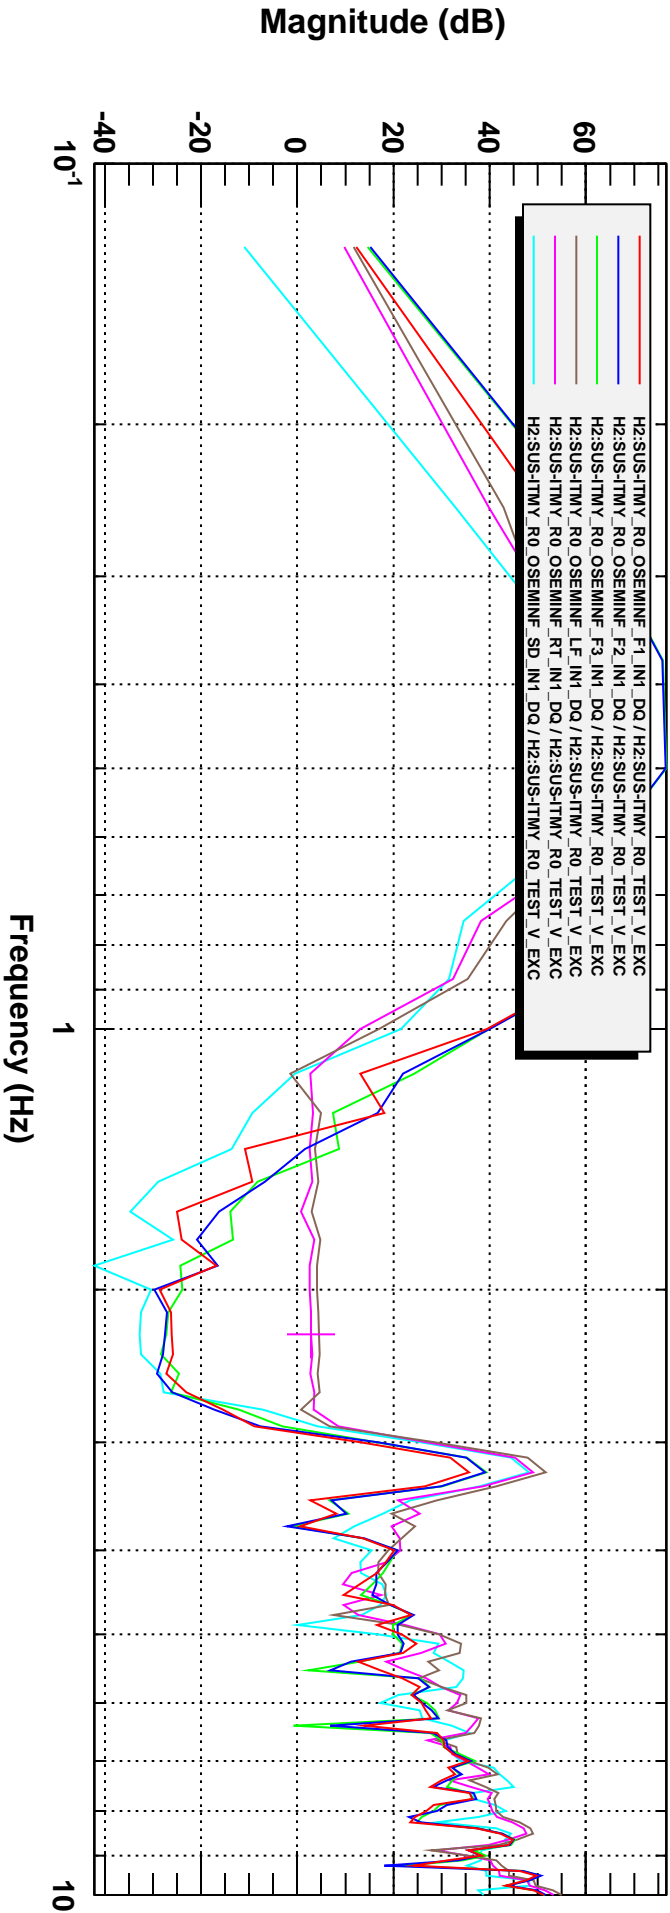

Transfer function

T0=20/07/2011 21:45:28

Avg=15

BW=0.1875

# Coherence

T0=20/07/2011 21:45:28

Avg=15

BW=0.1875