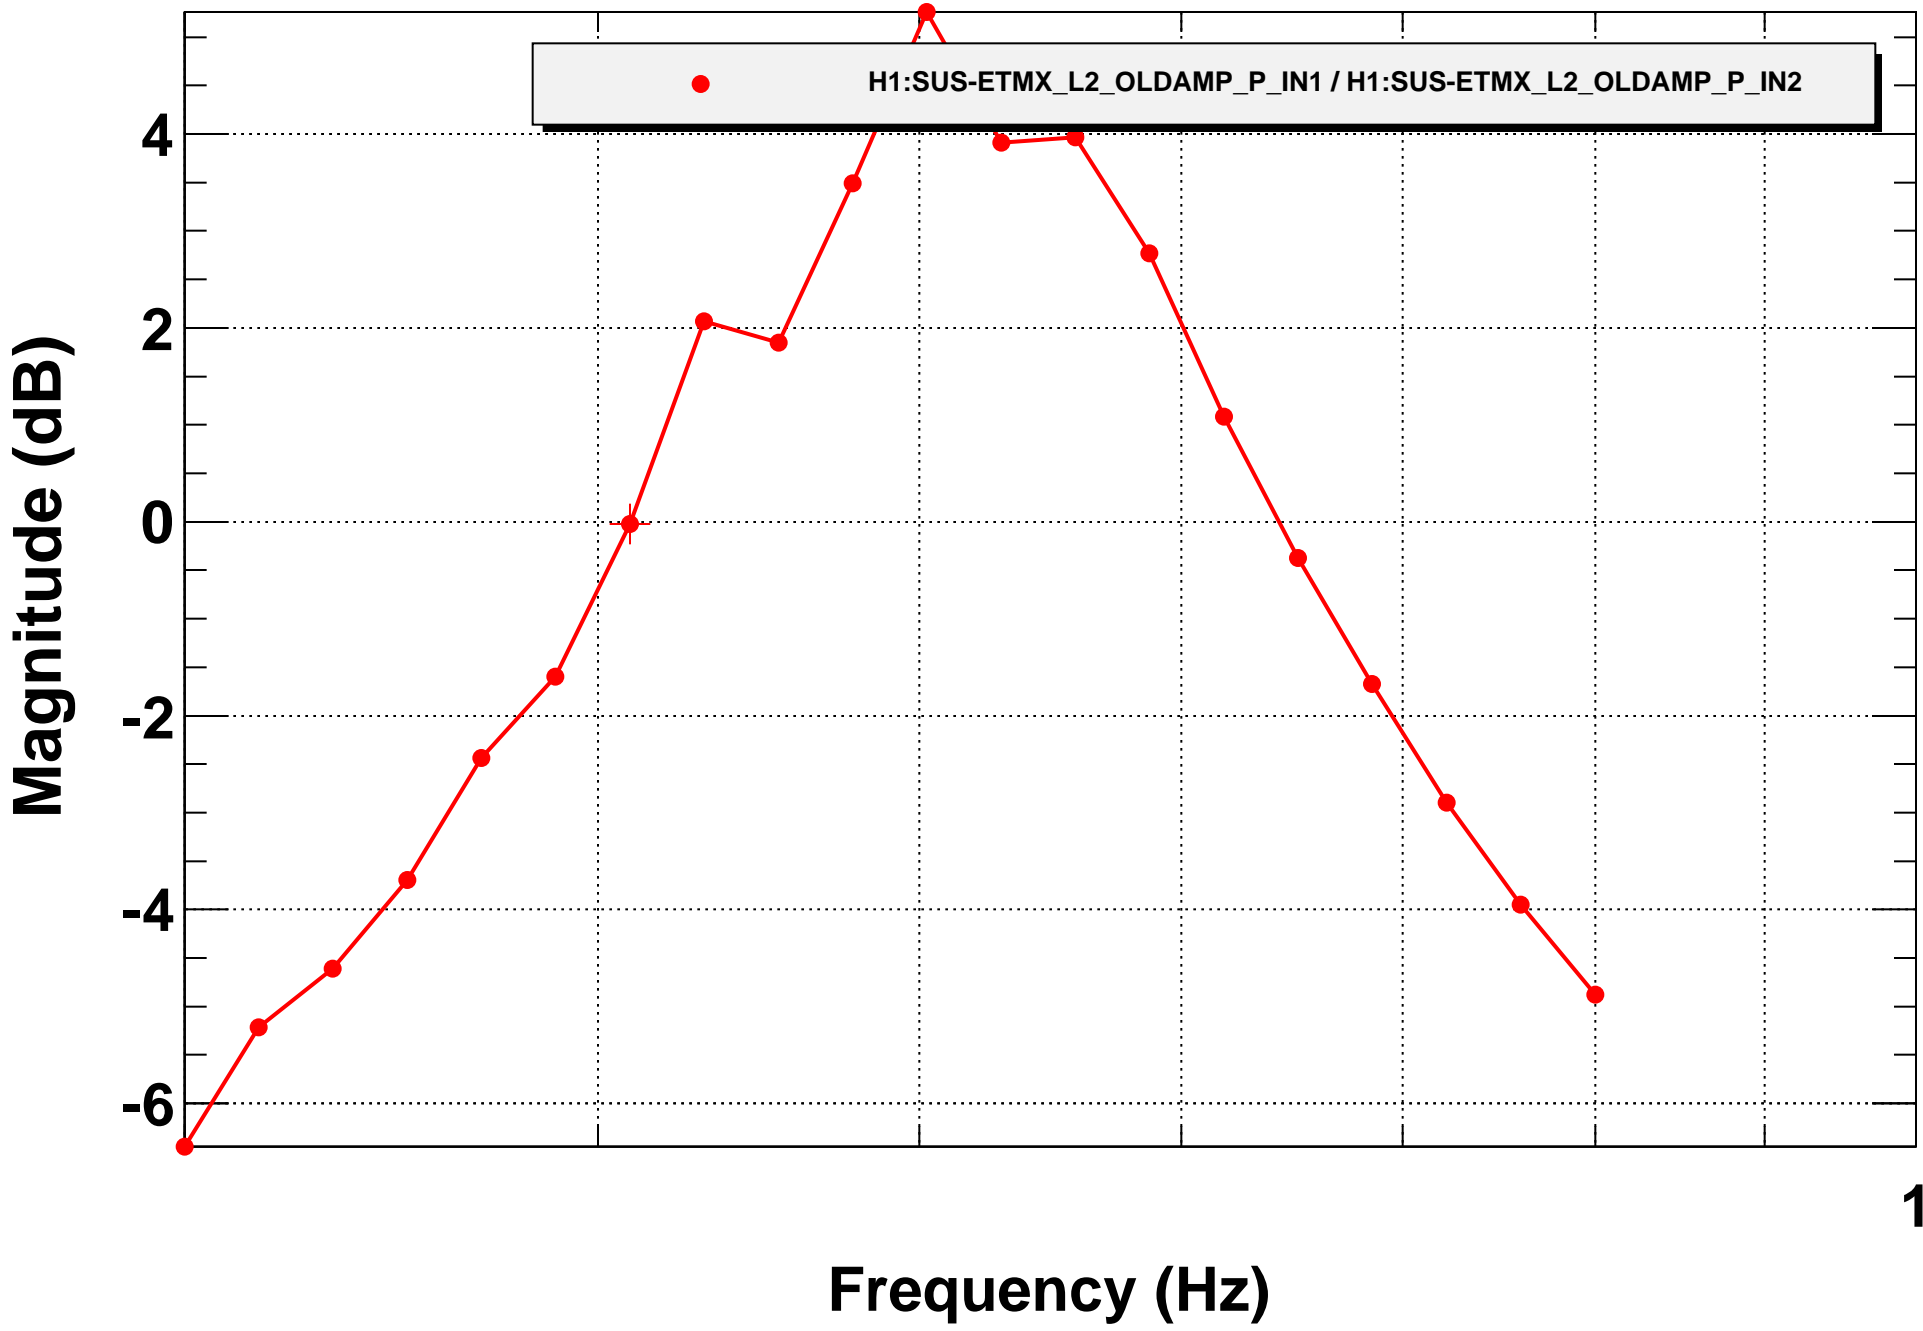

Transfer function

Transfer function

T0=20/03/2014 02:46:56.5

Avg=20