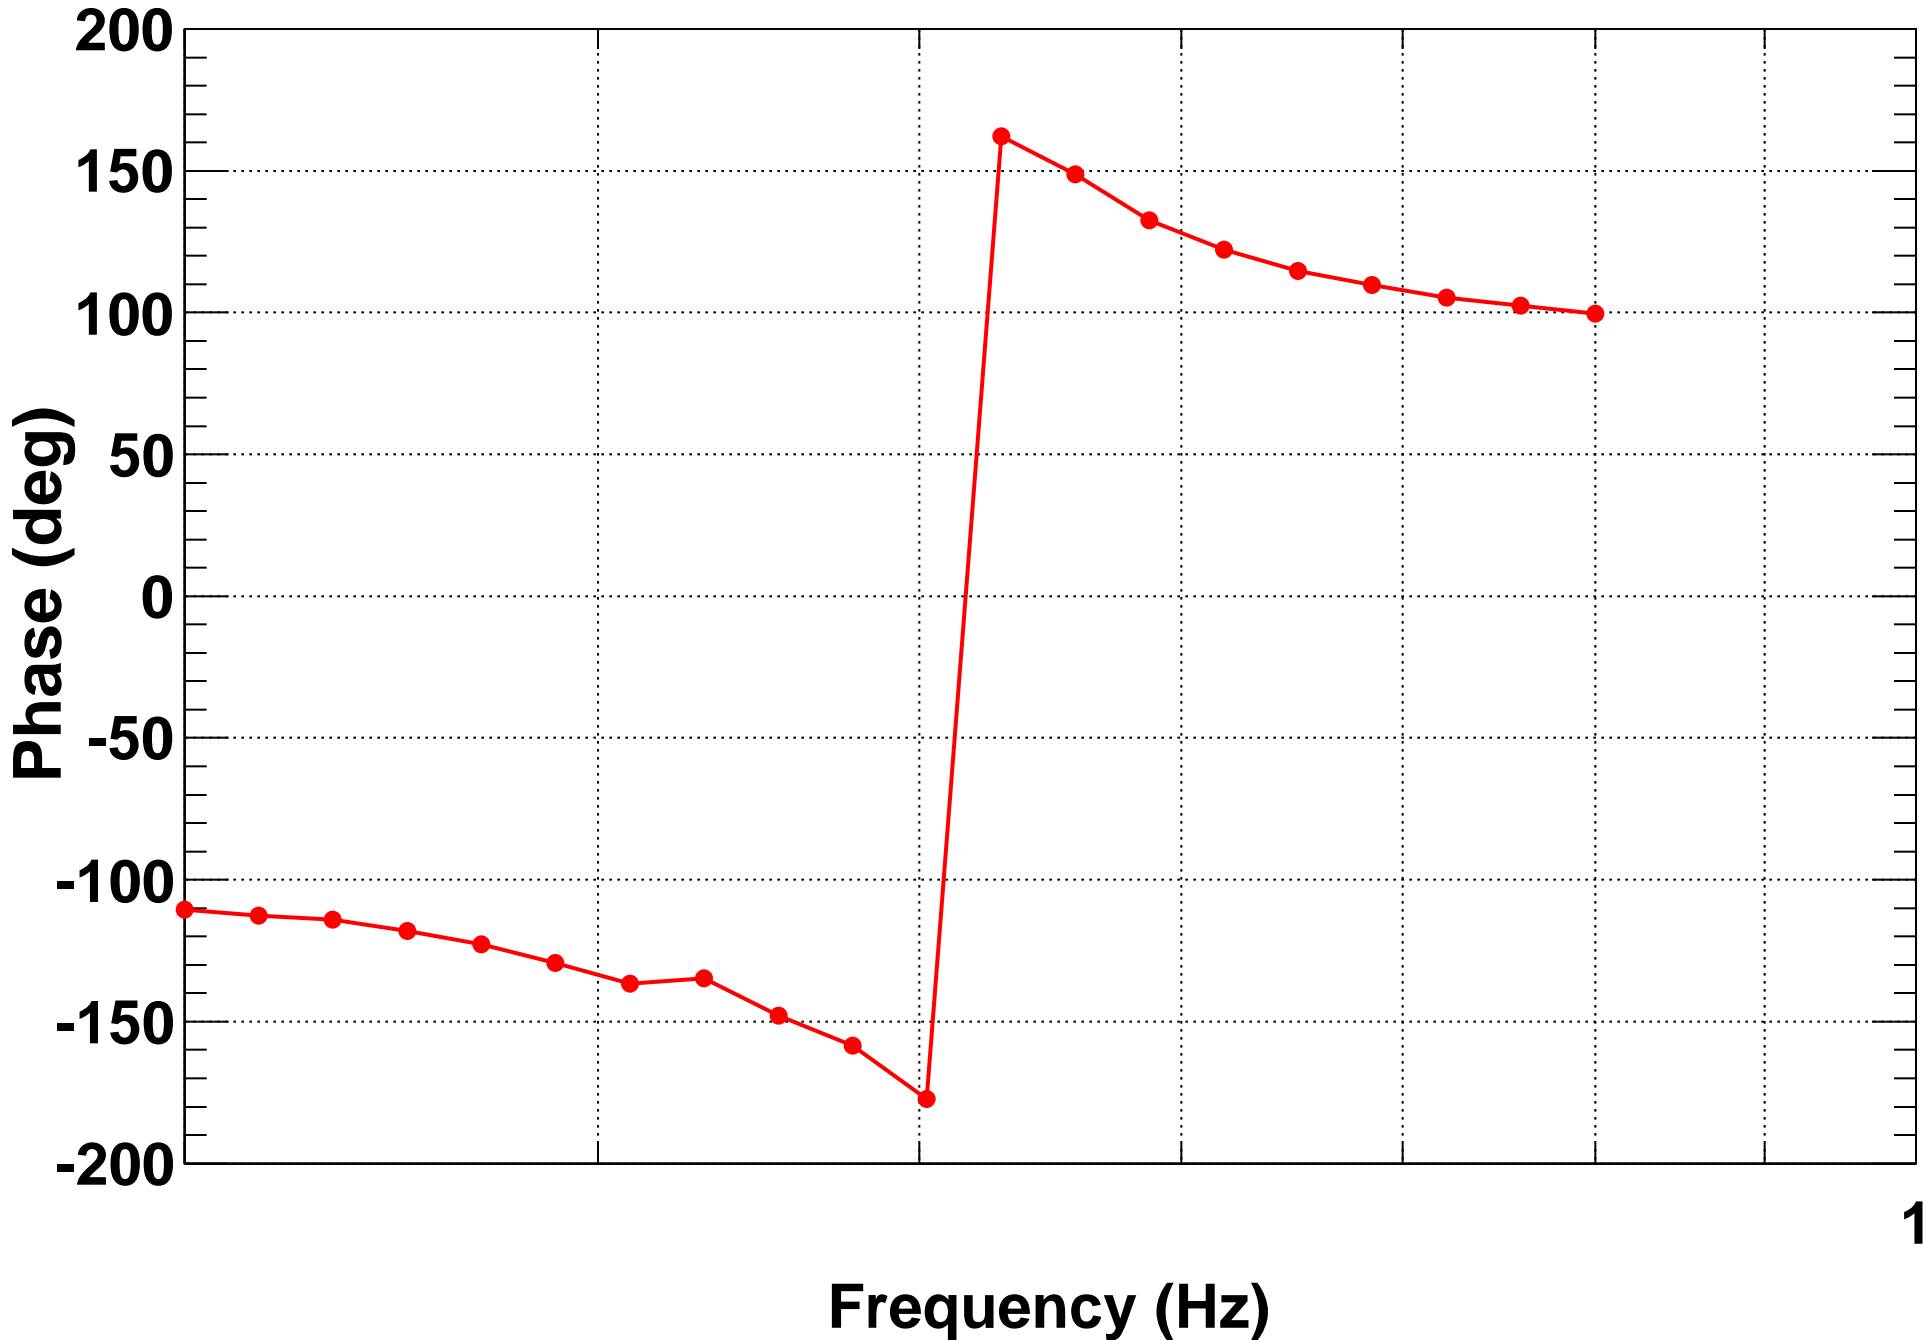

Transfer function

Transfer function

T0=20/03/2014 02:46:56.5

Avg=20