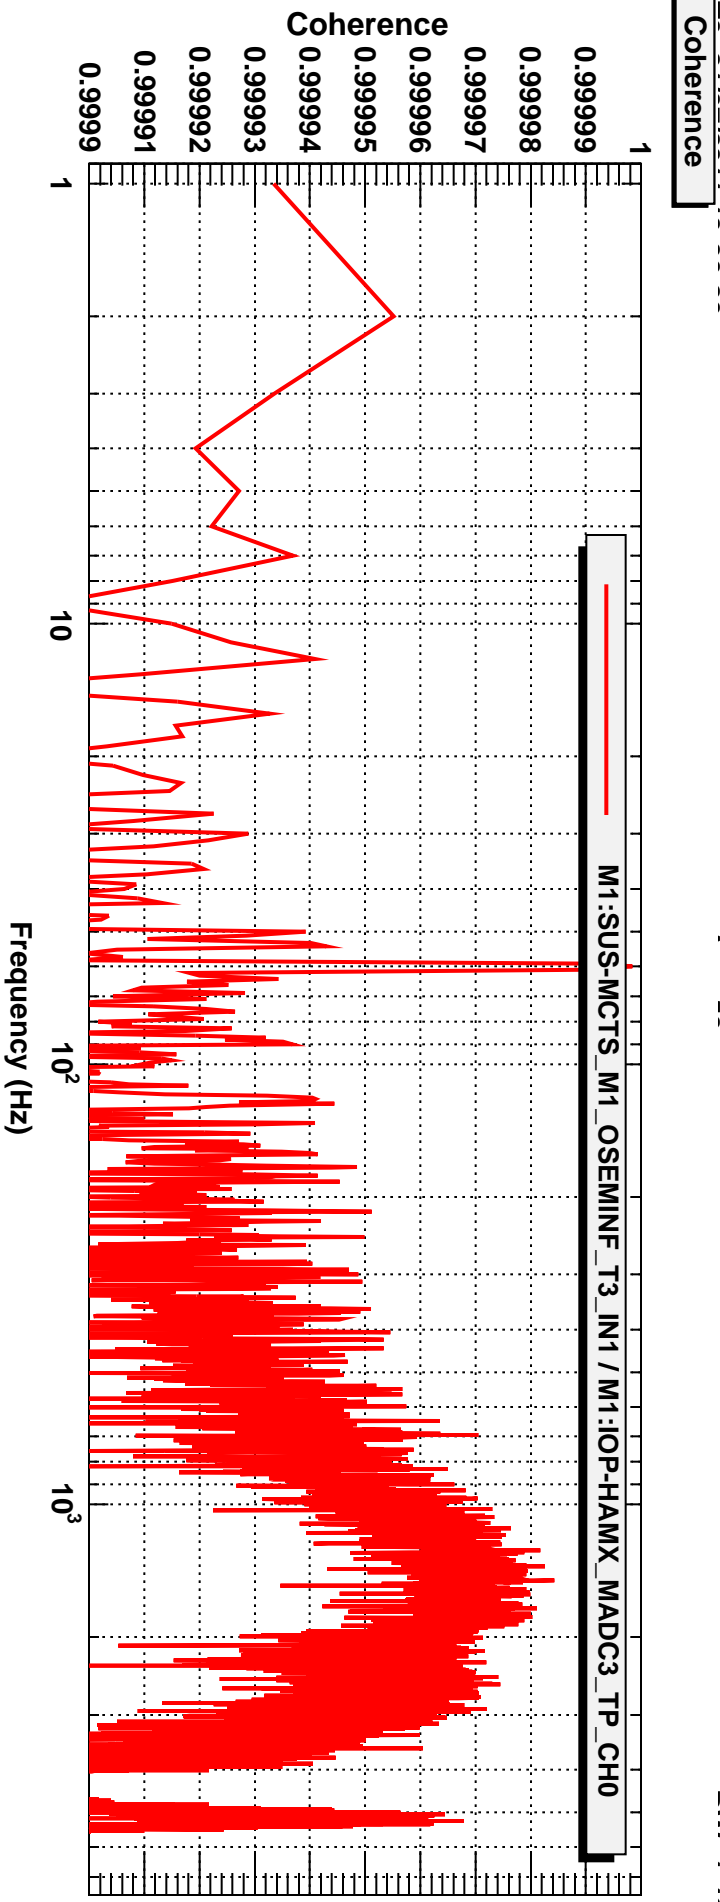

65k to 16k DOWN Sampling Filter, RCG 2.3 (M1SUSMCTS, 110721)

T0=21/07/2011 19:36:26

Avg=50

BW=1.49999