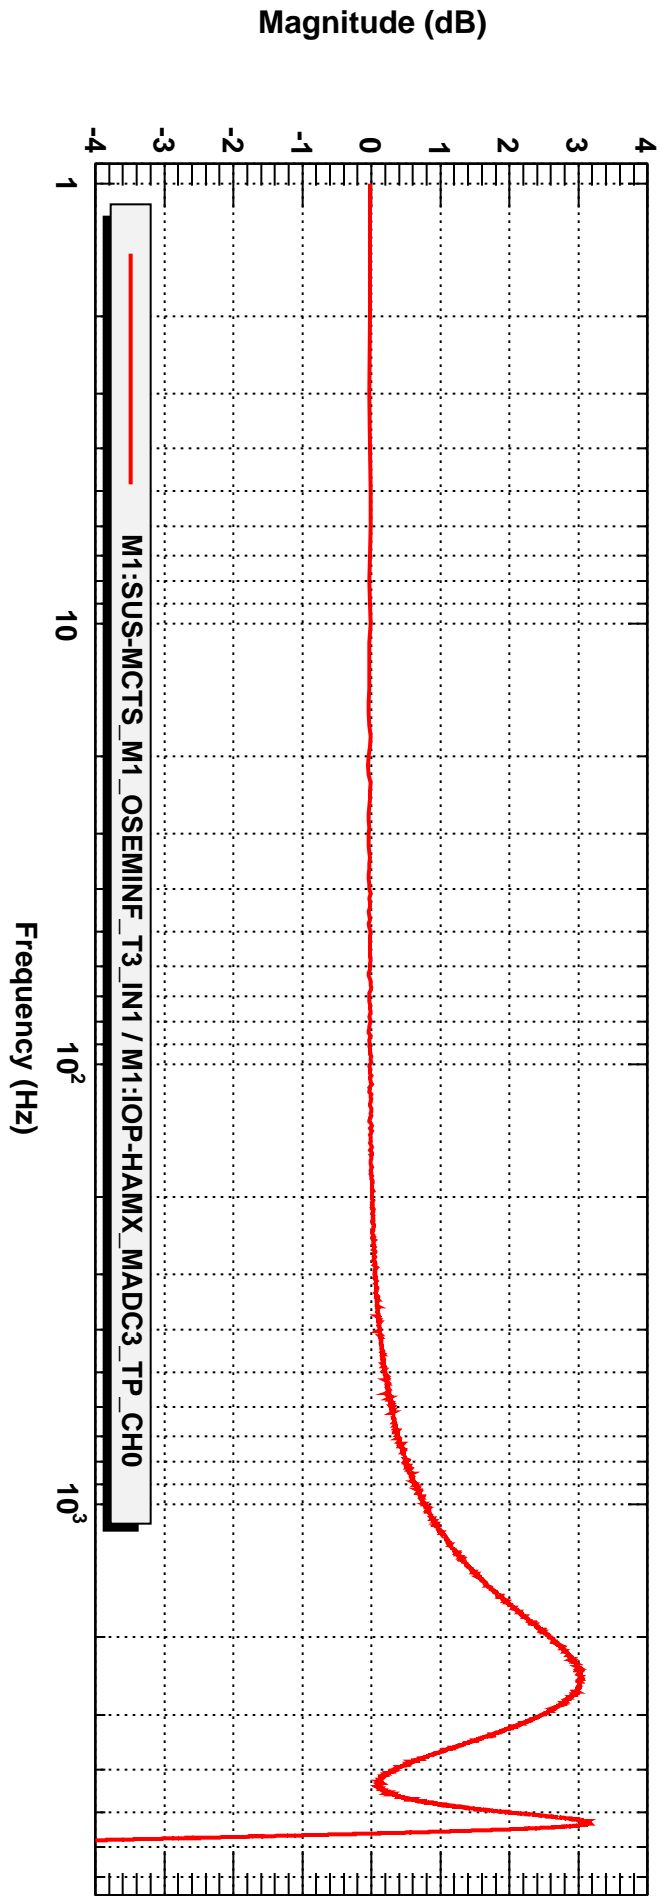

65k to 16k DOWN Sampling Filter, RCG 2.3 (M1SUSMCTS, 110721)

T0=21/07/2011 19:36:26

Avg=50

BW=1.49999