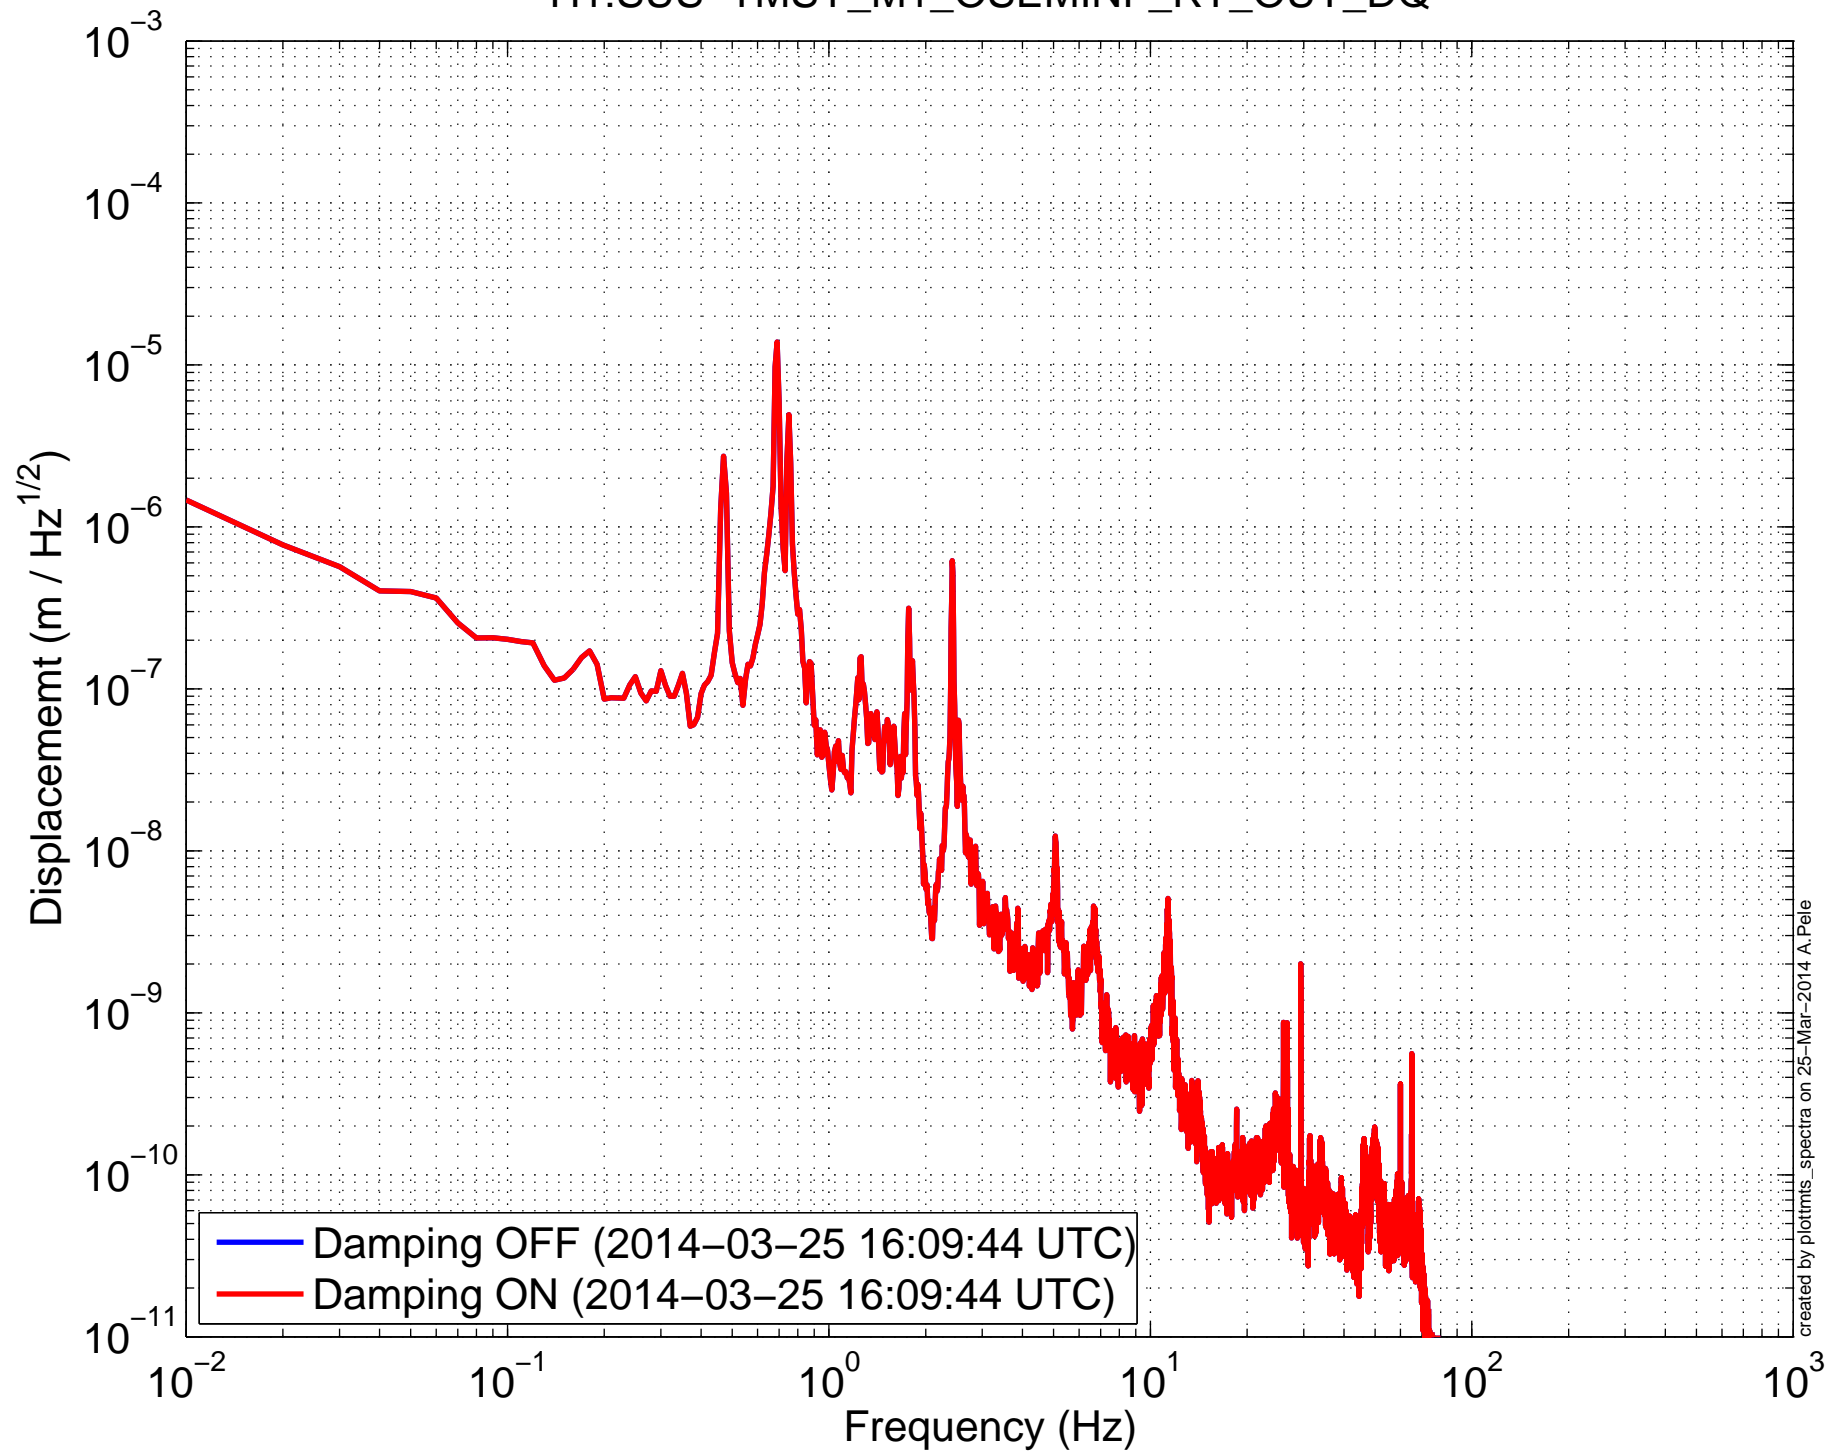

H1SUSTMSY (TMTS) Amplitude Spectral Density H1:SUS-TMSY_M1_OSEMINF_RT_OUT_DQ