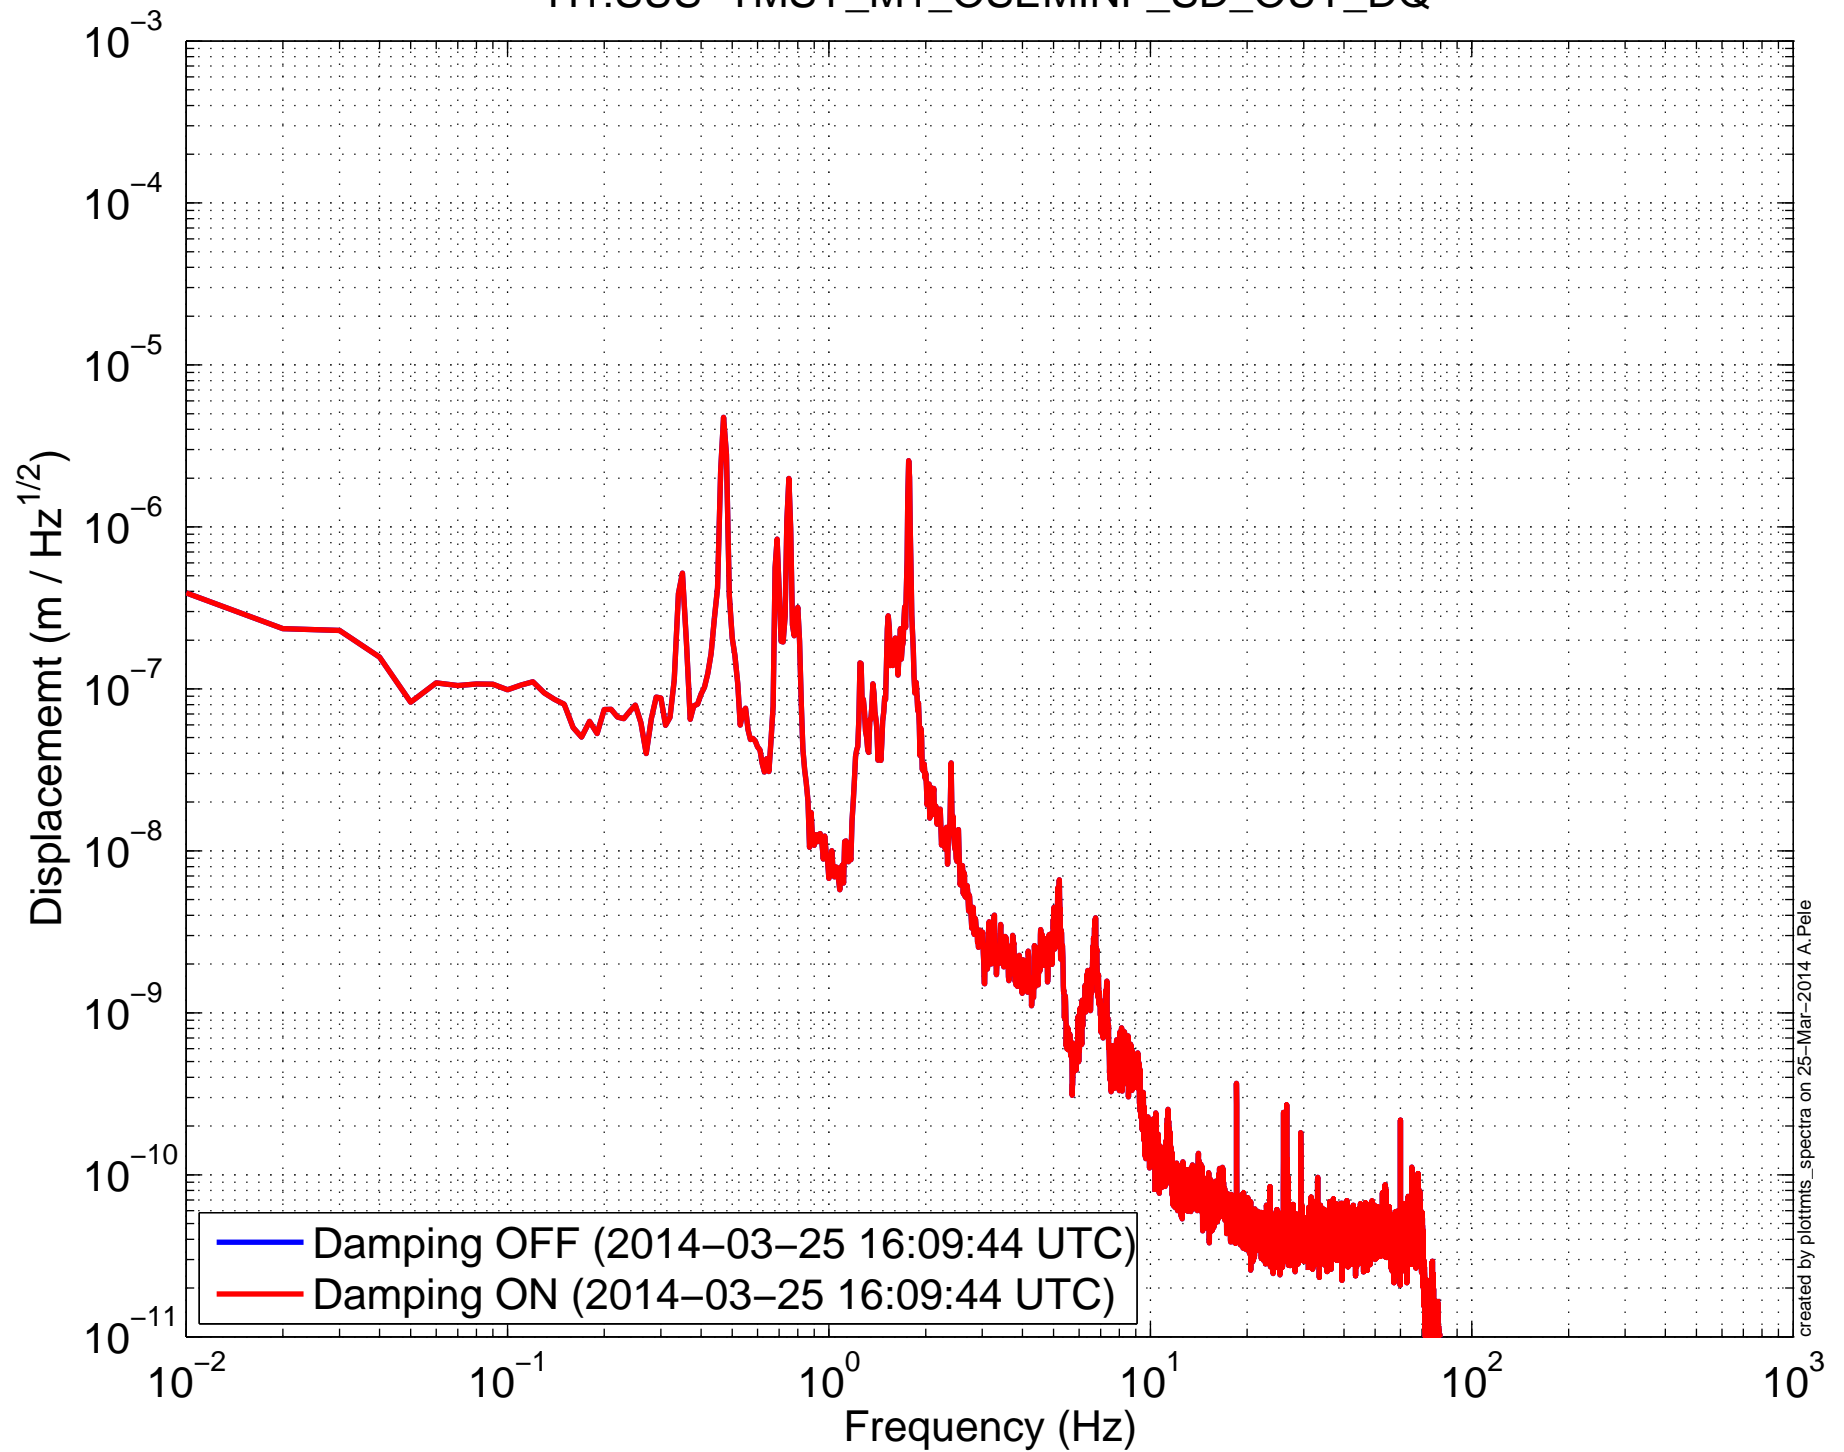

H1SUSTMSY (TMTS) Amplitude Spectral Density H1:SUS-TMSY_M1_OSEMINF_SD_OUT_DQ