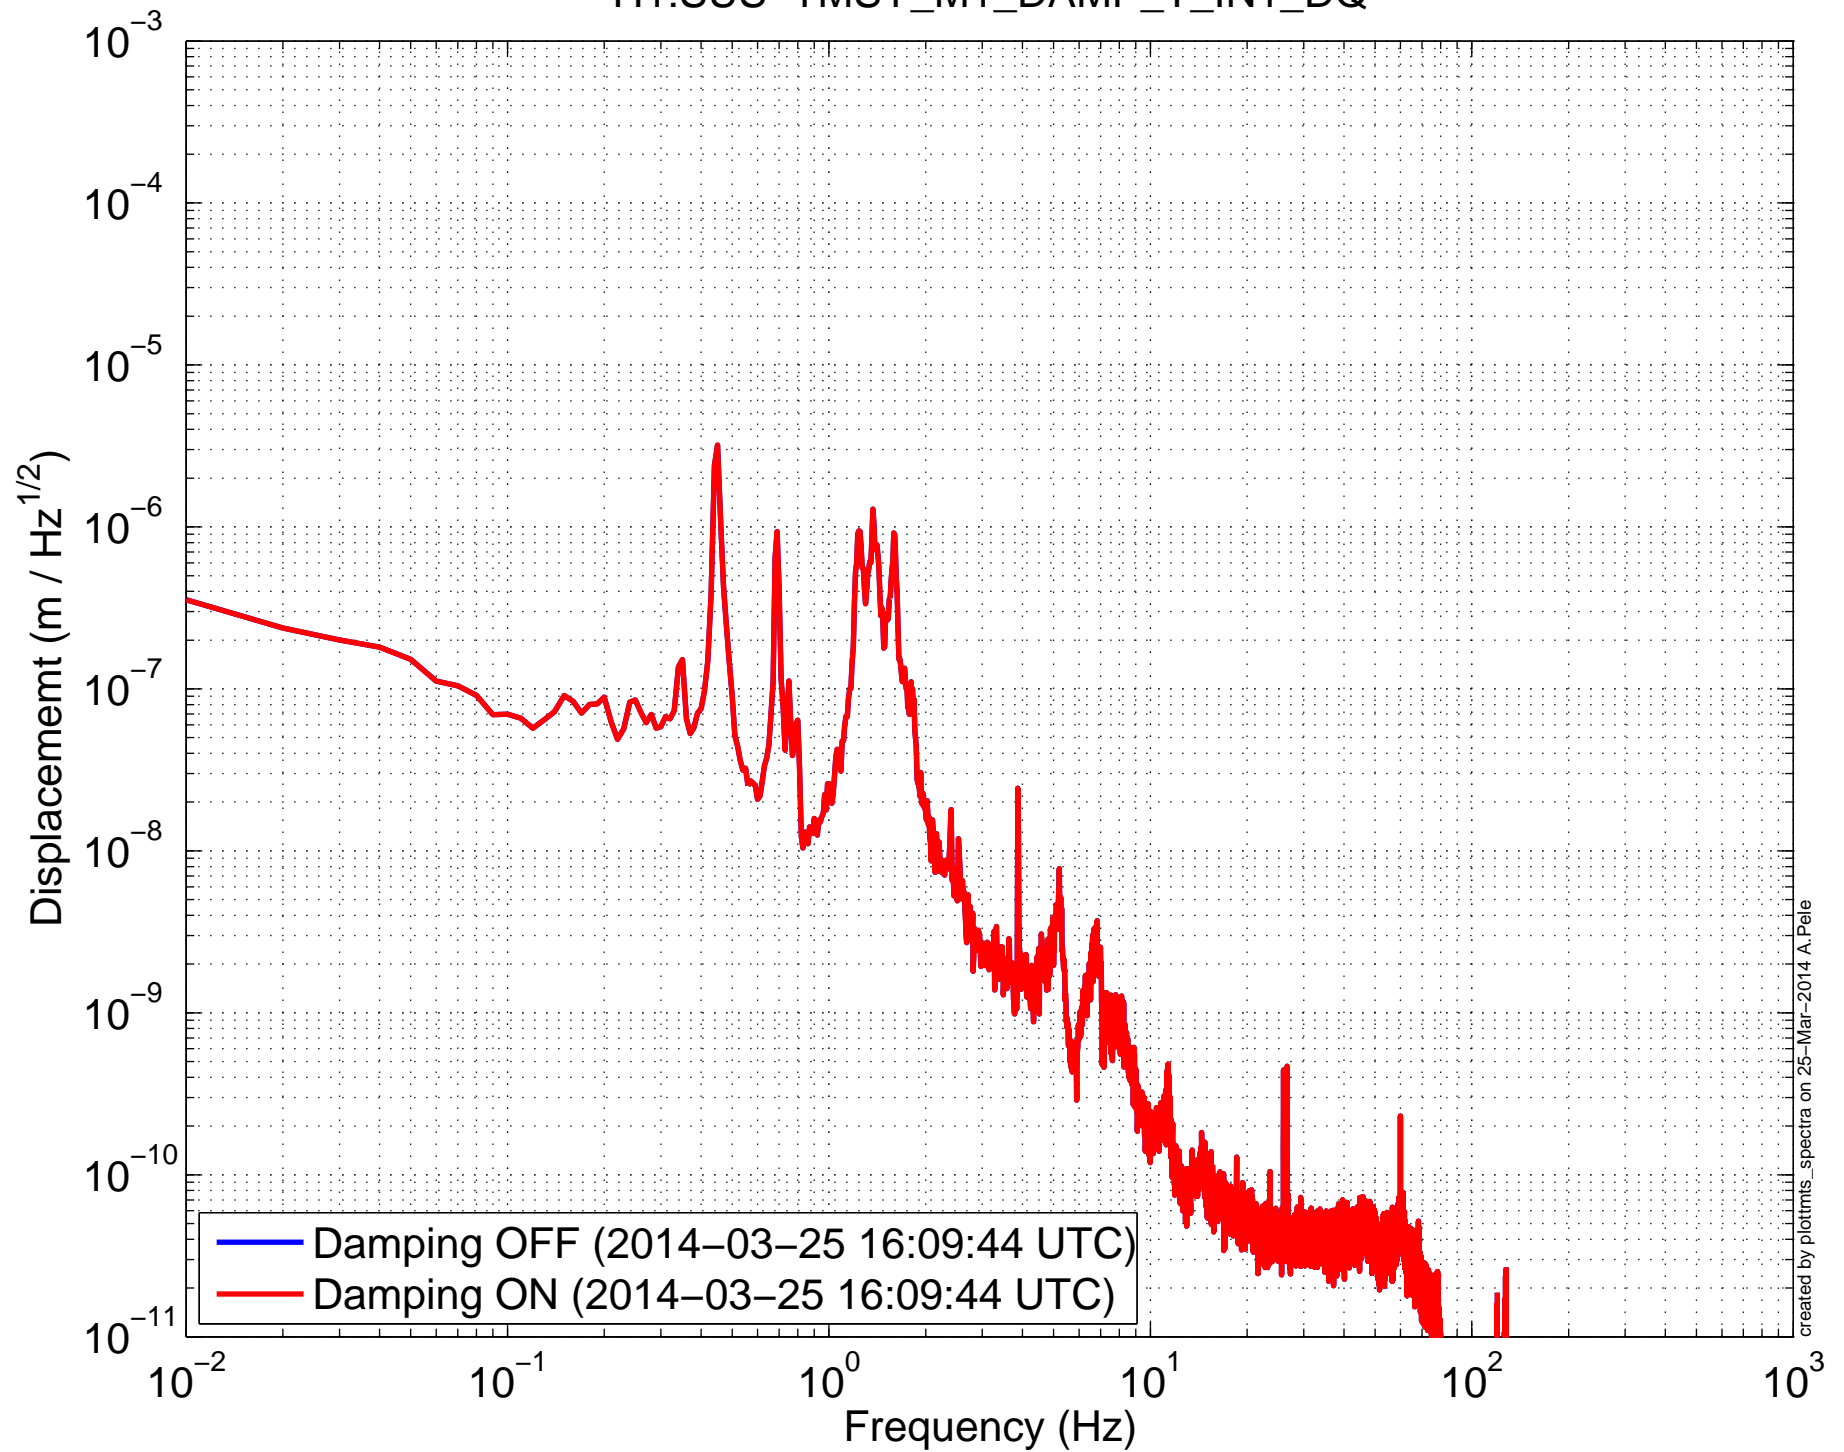

H1SUSTMSY (TMTS) Amplitude Spectral Density

H1:SUS-TMSY_M1_DAMP_T_IN1_DQ