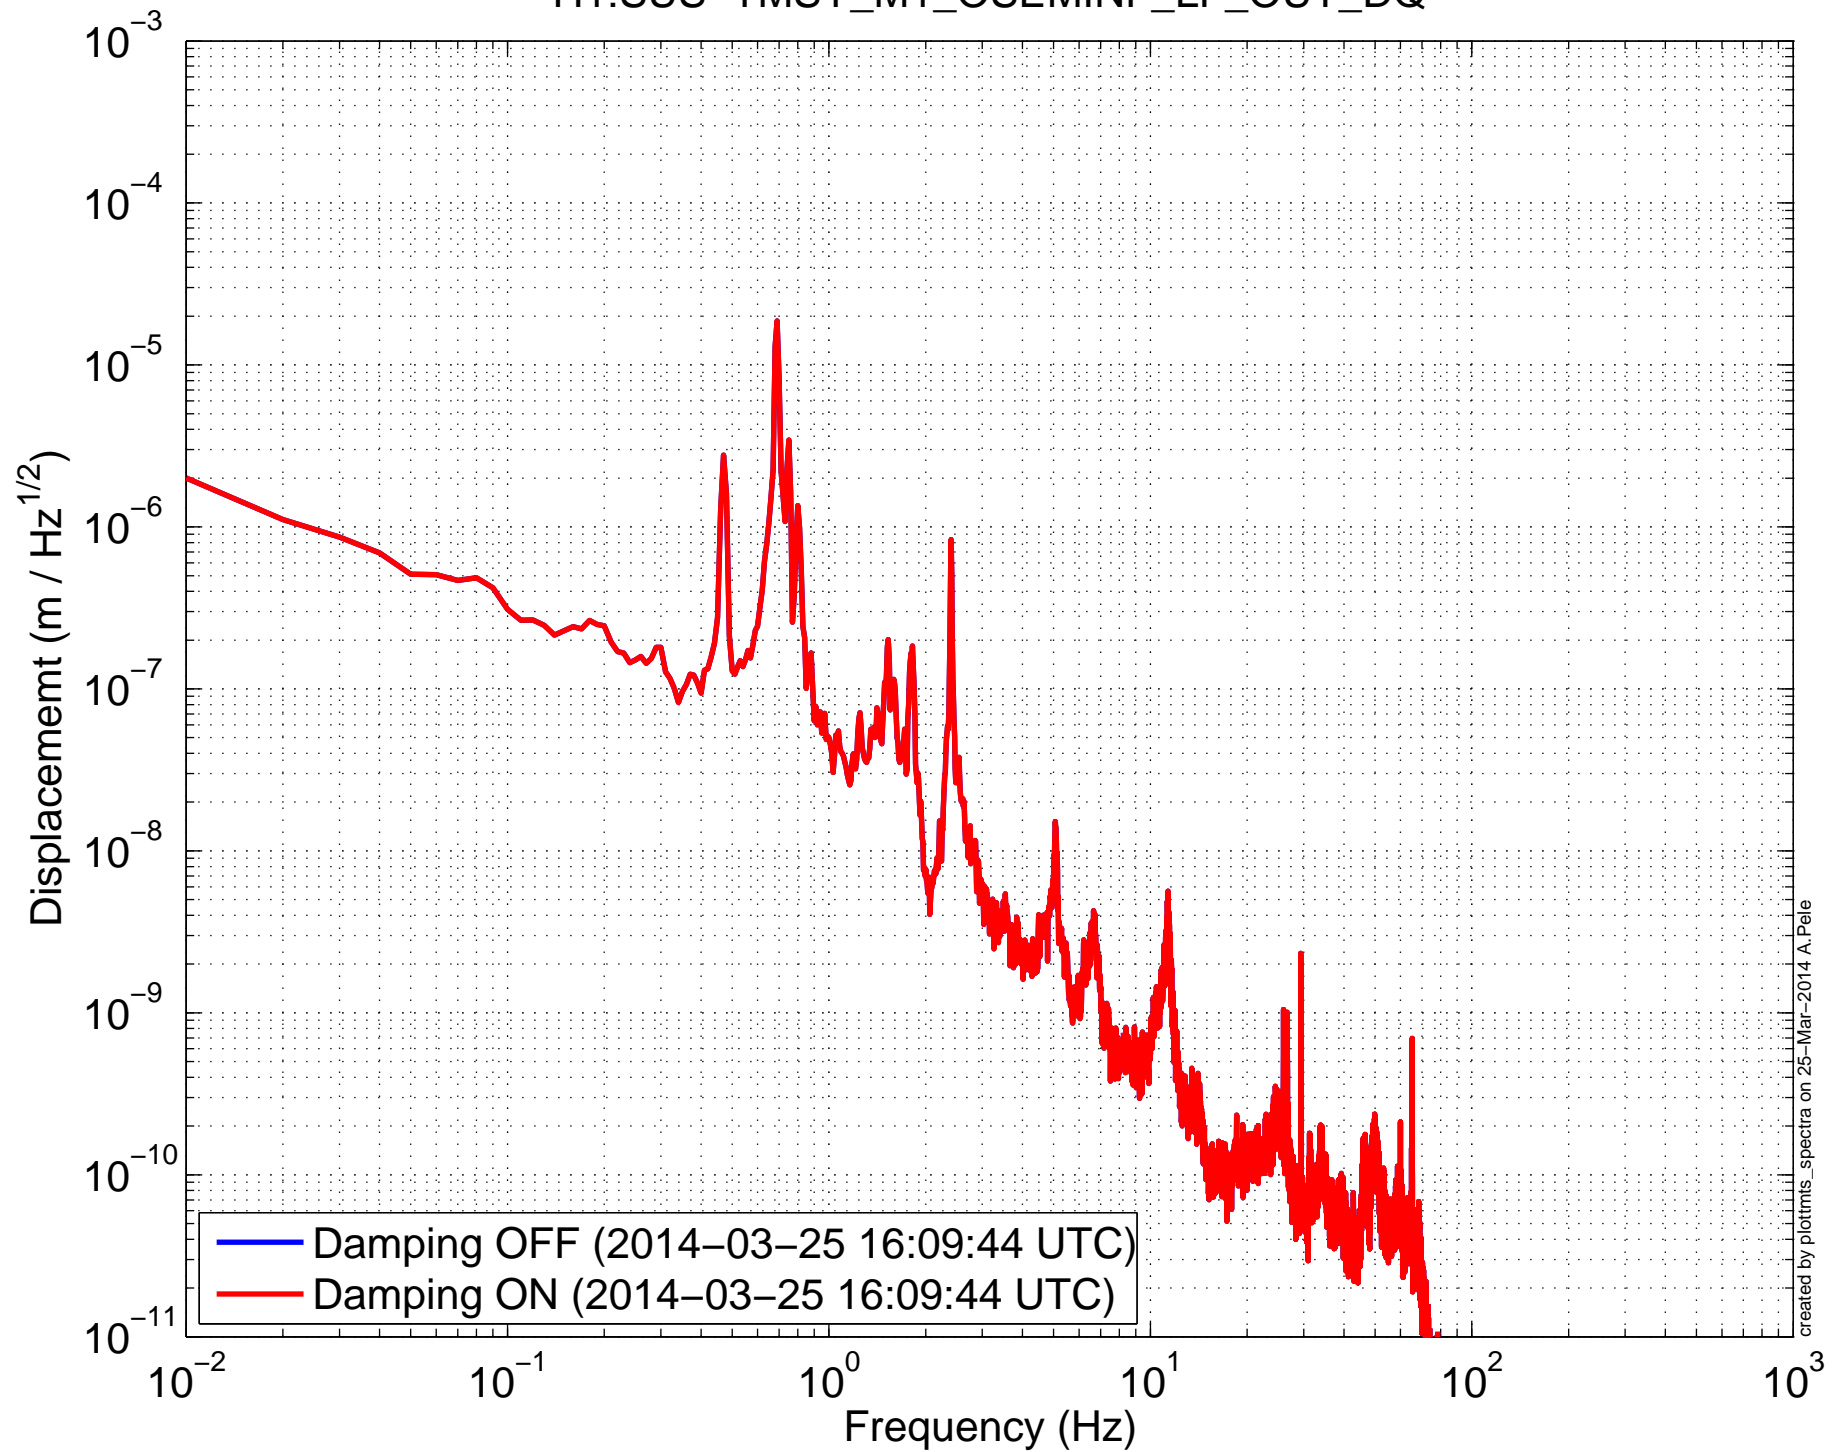

H1SUSTMSY (TMTS) Amplitude Spectral Density H1:SUS-TMSY_M1_OSEMINF_LF_OUT_DQ