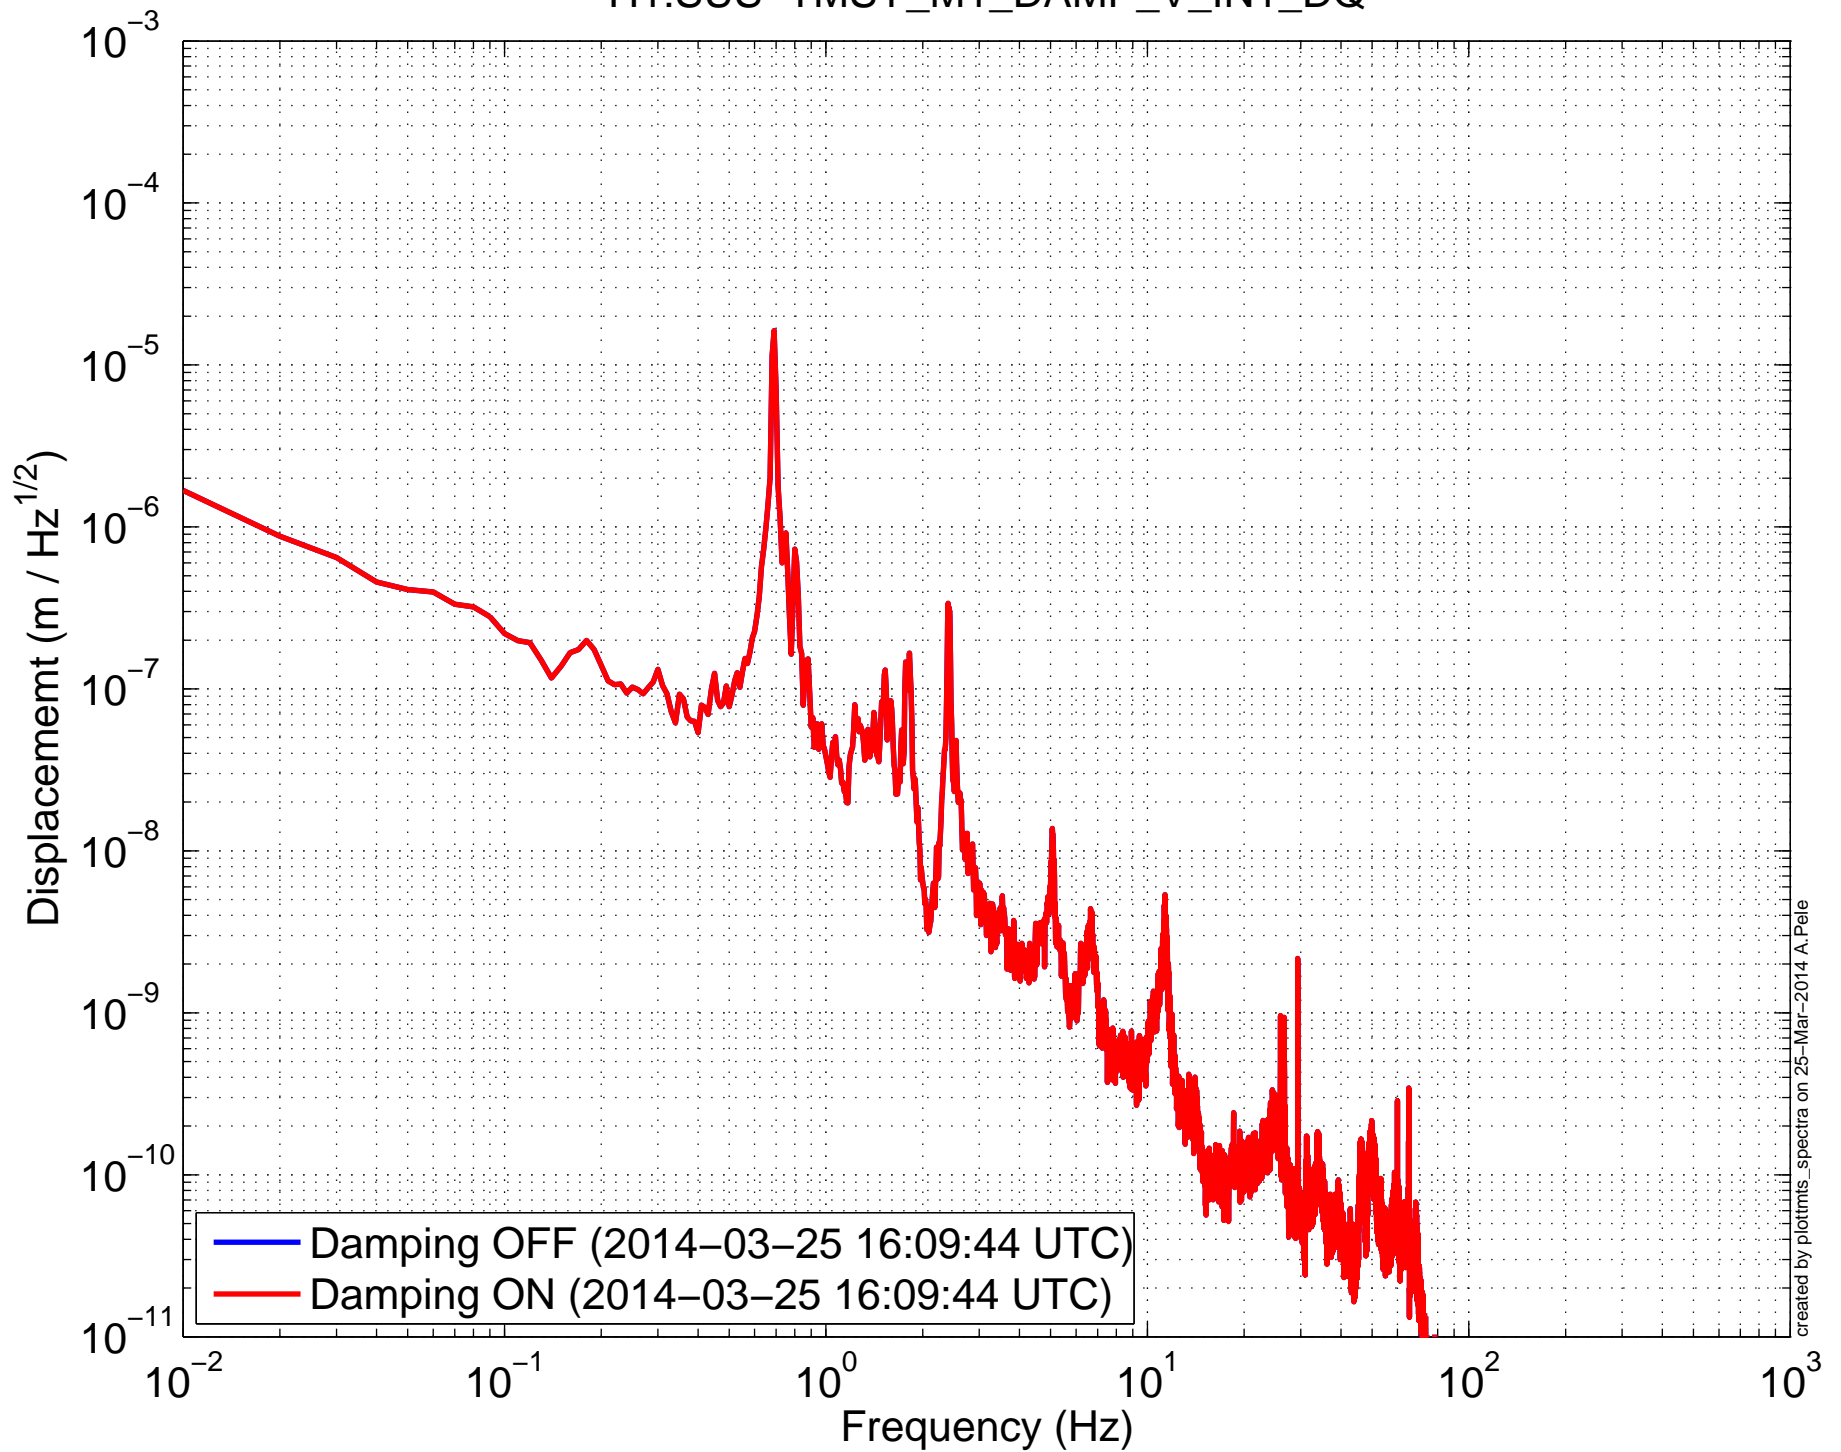

H1SUSTMSY (TMTS) Amplitude Spectral Density H1:SUS-TMSY_M1_DAMP_V_IN1_DQ