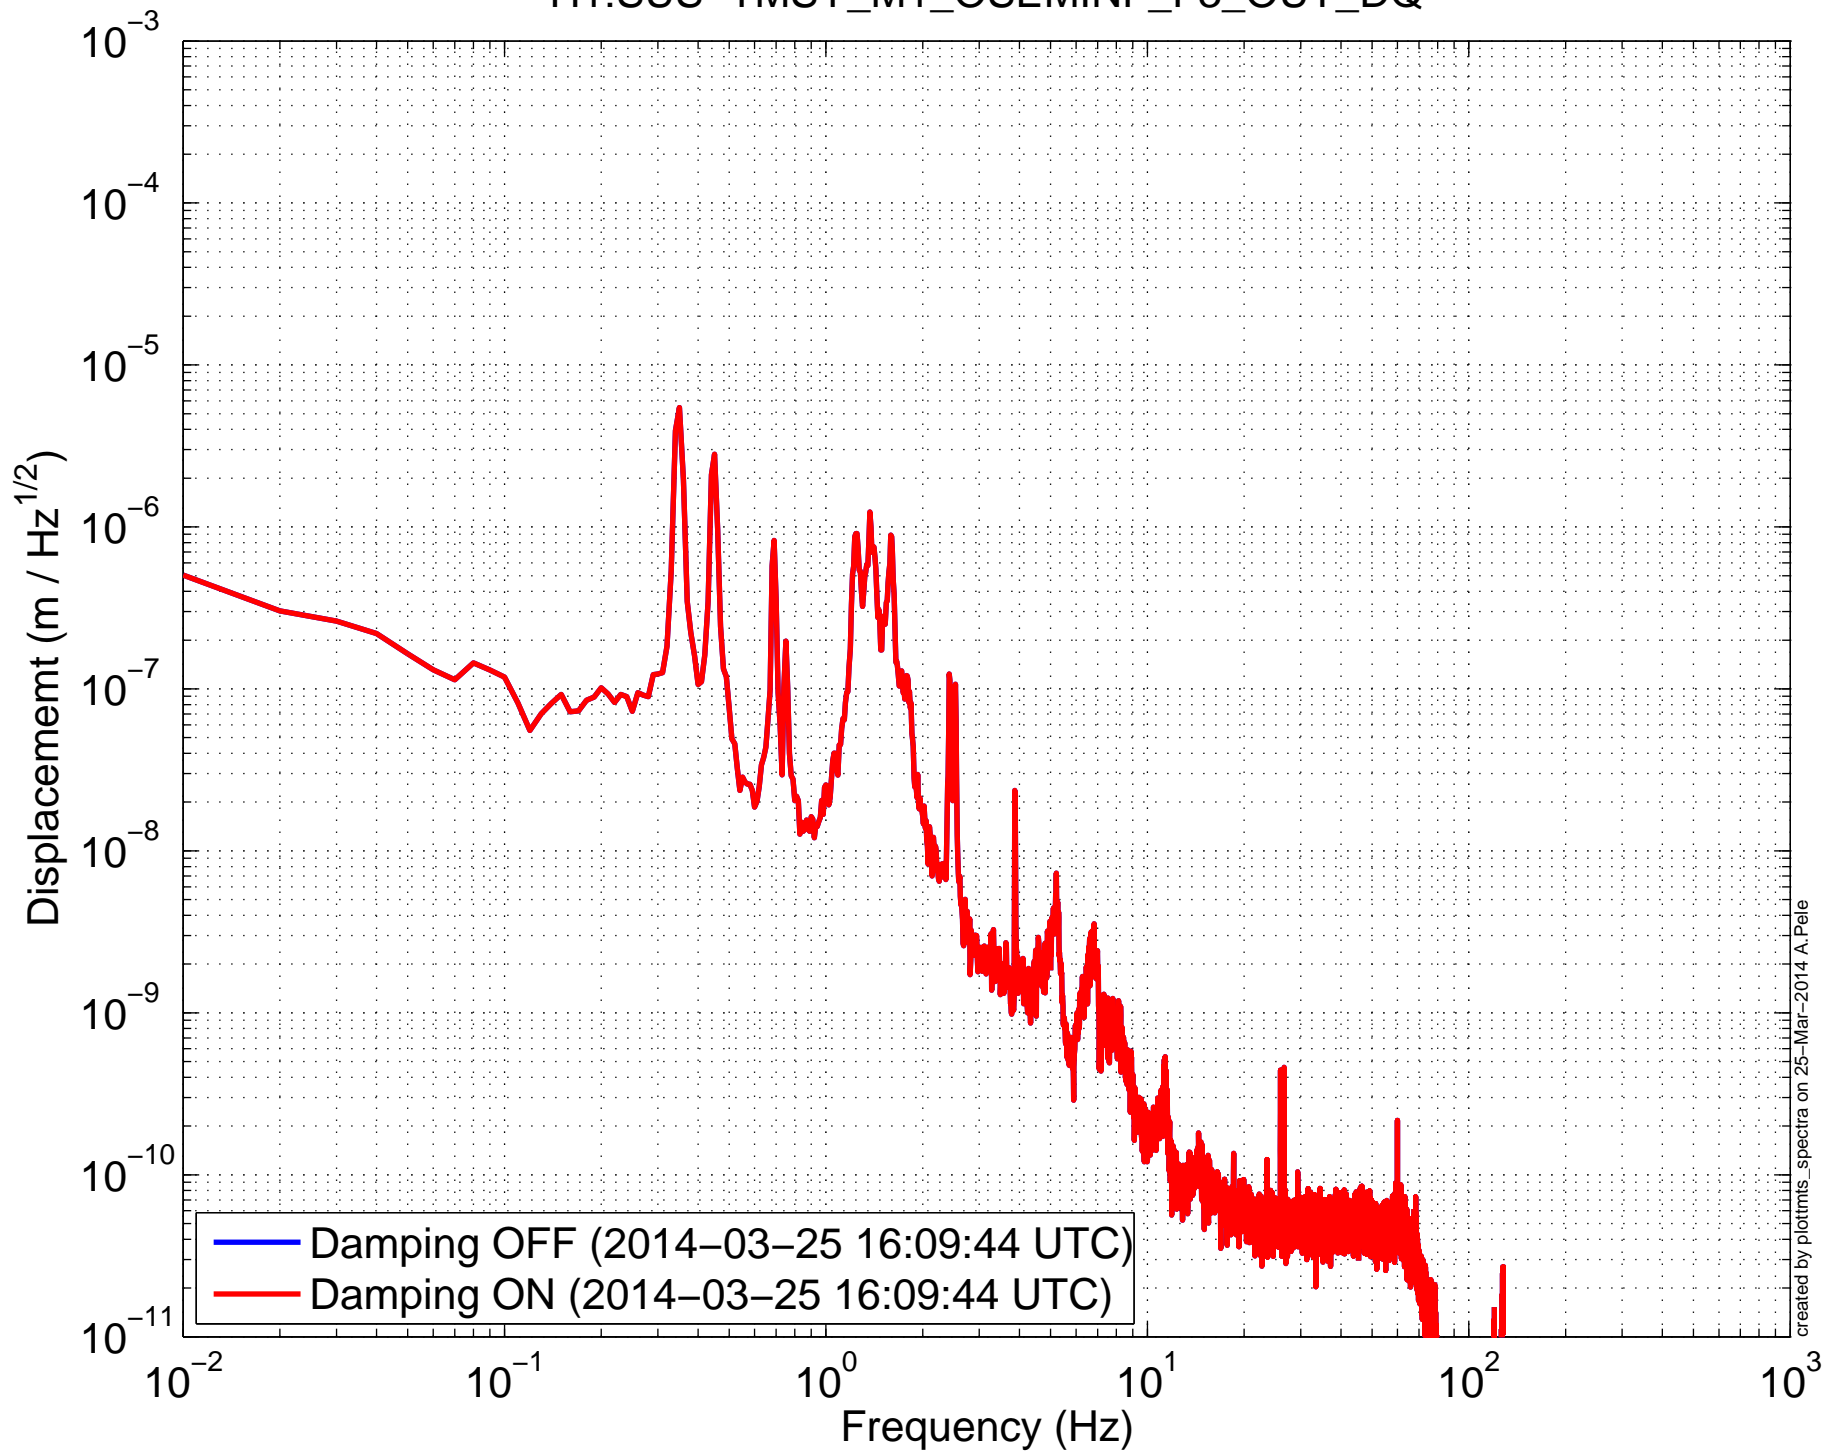

H1SUSTMSY (TMTS) Amplitude Spectral Density H1:SUS-TMSY_M1_OSEMINF_F3_OUT_DQ