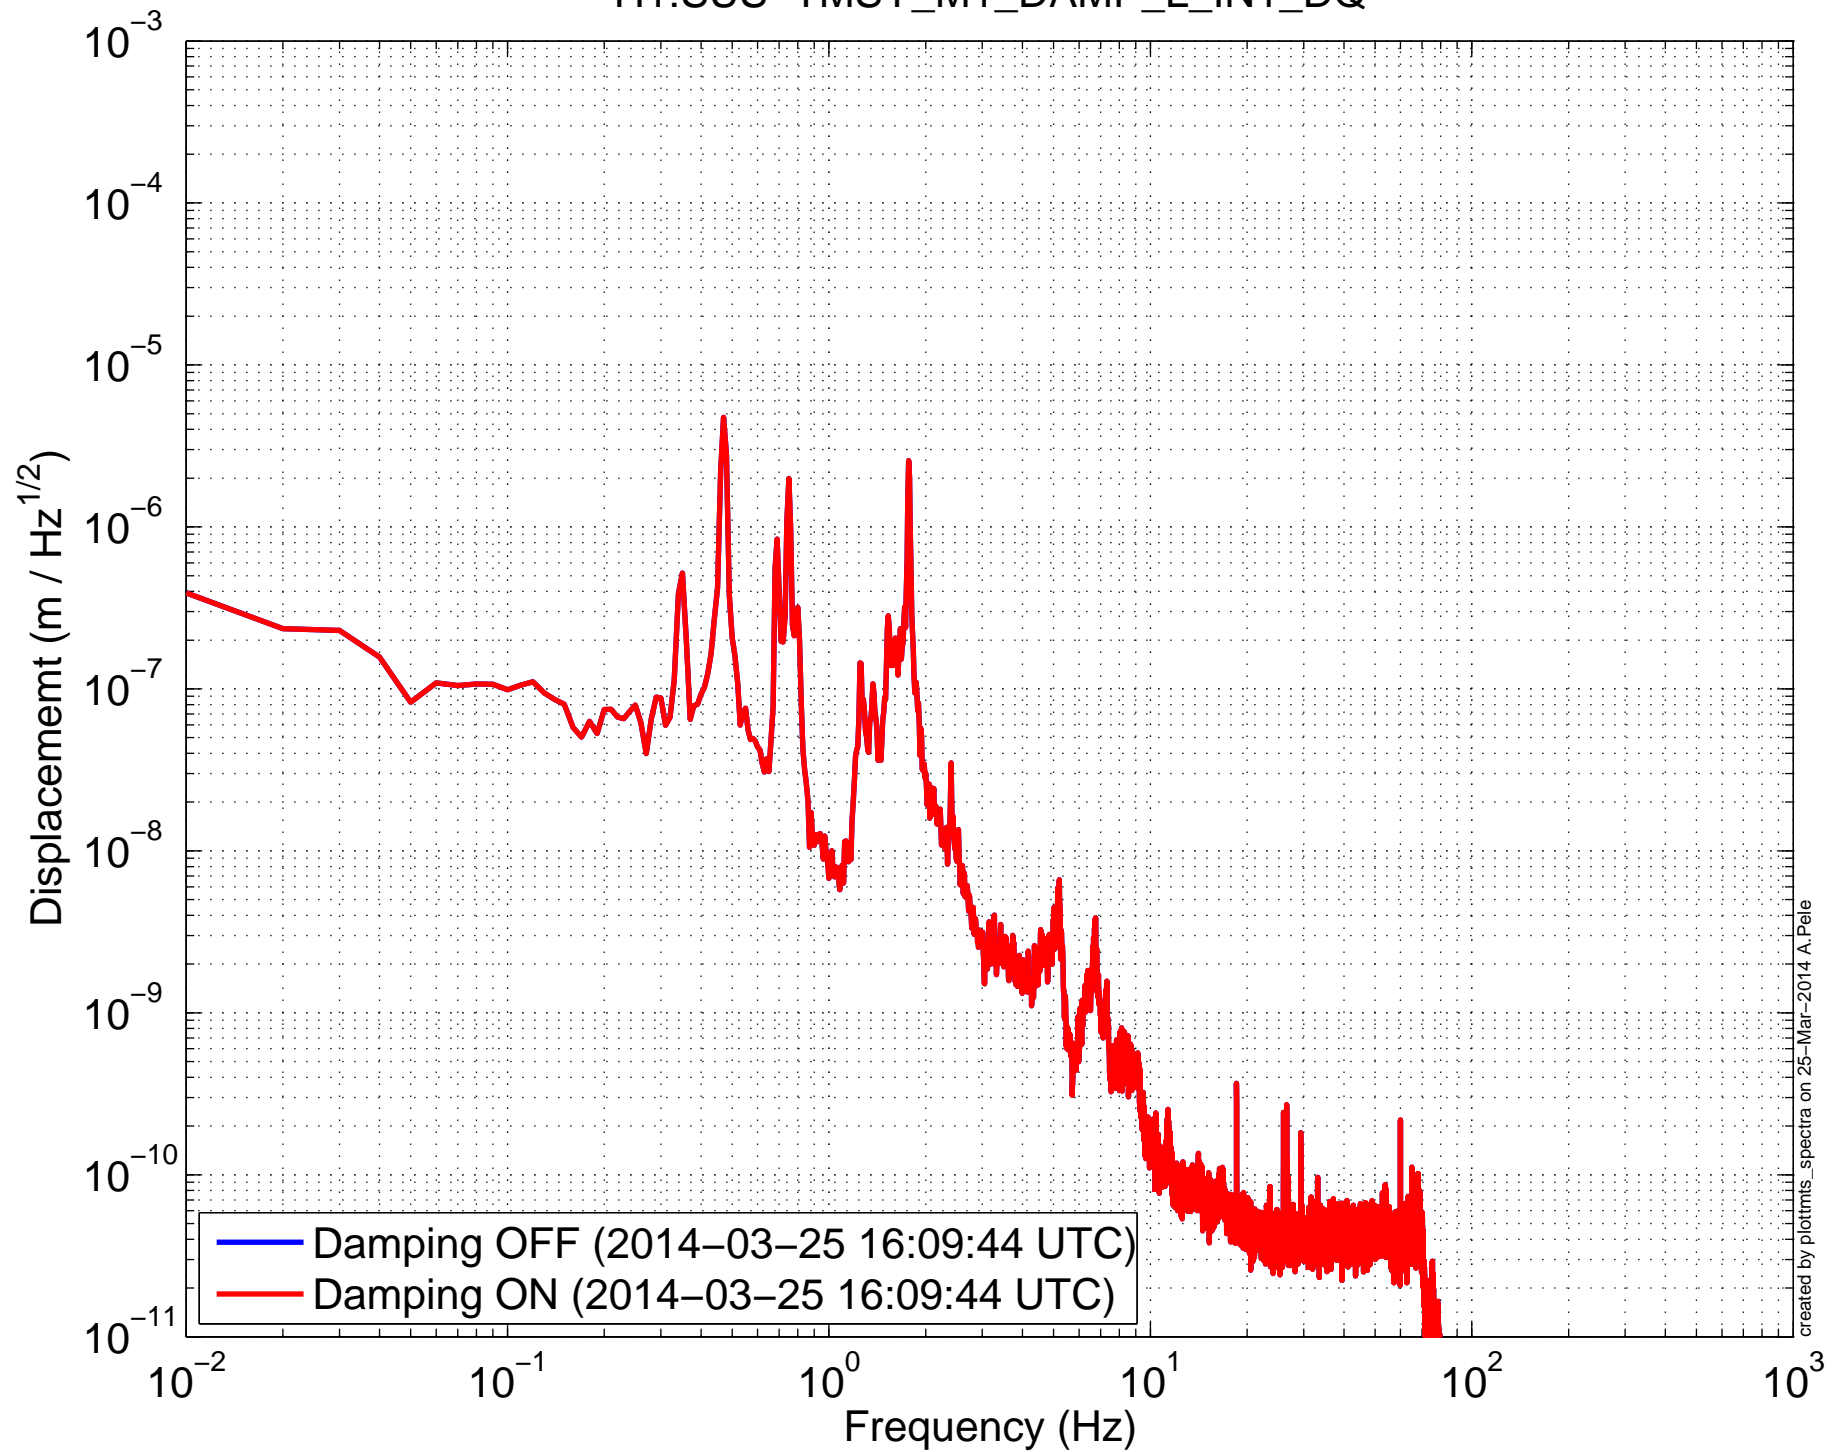

H1SUSTMSY (TMTS) Amplitude Spectral Density H1:SUS-TMSY_M1_DAMP_L_IN1_DQ