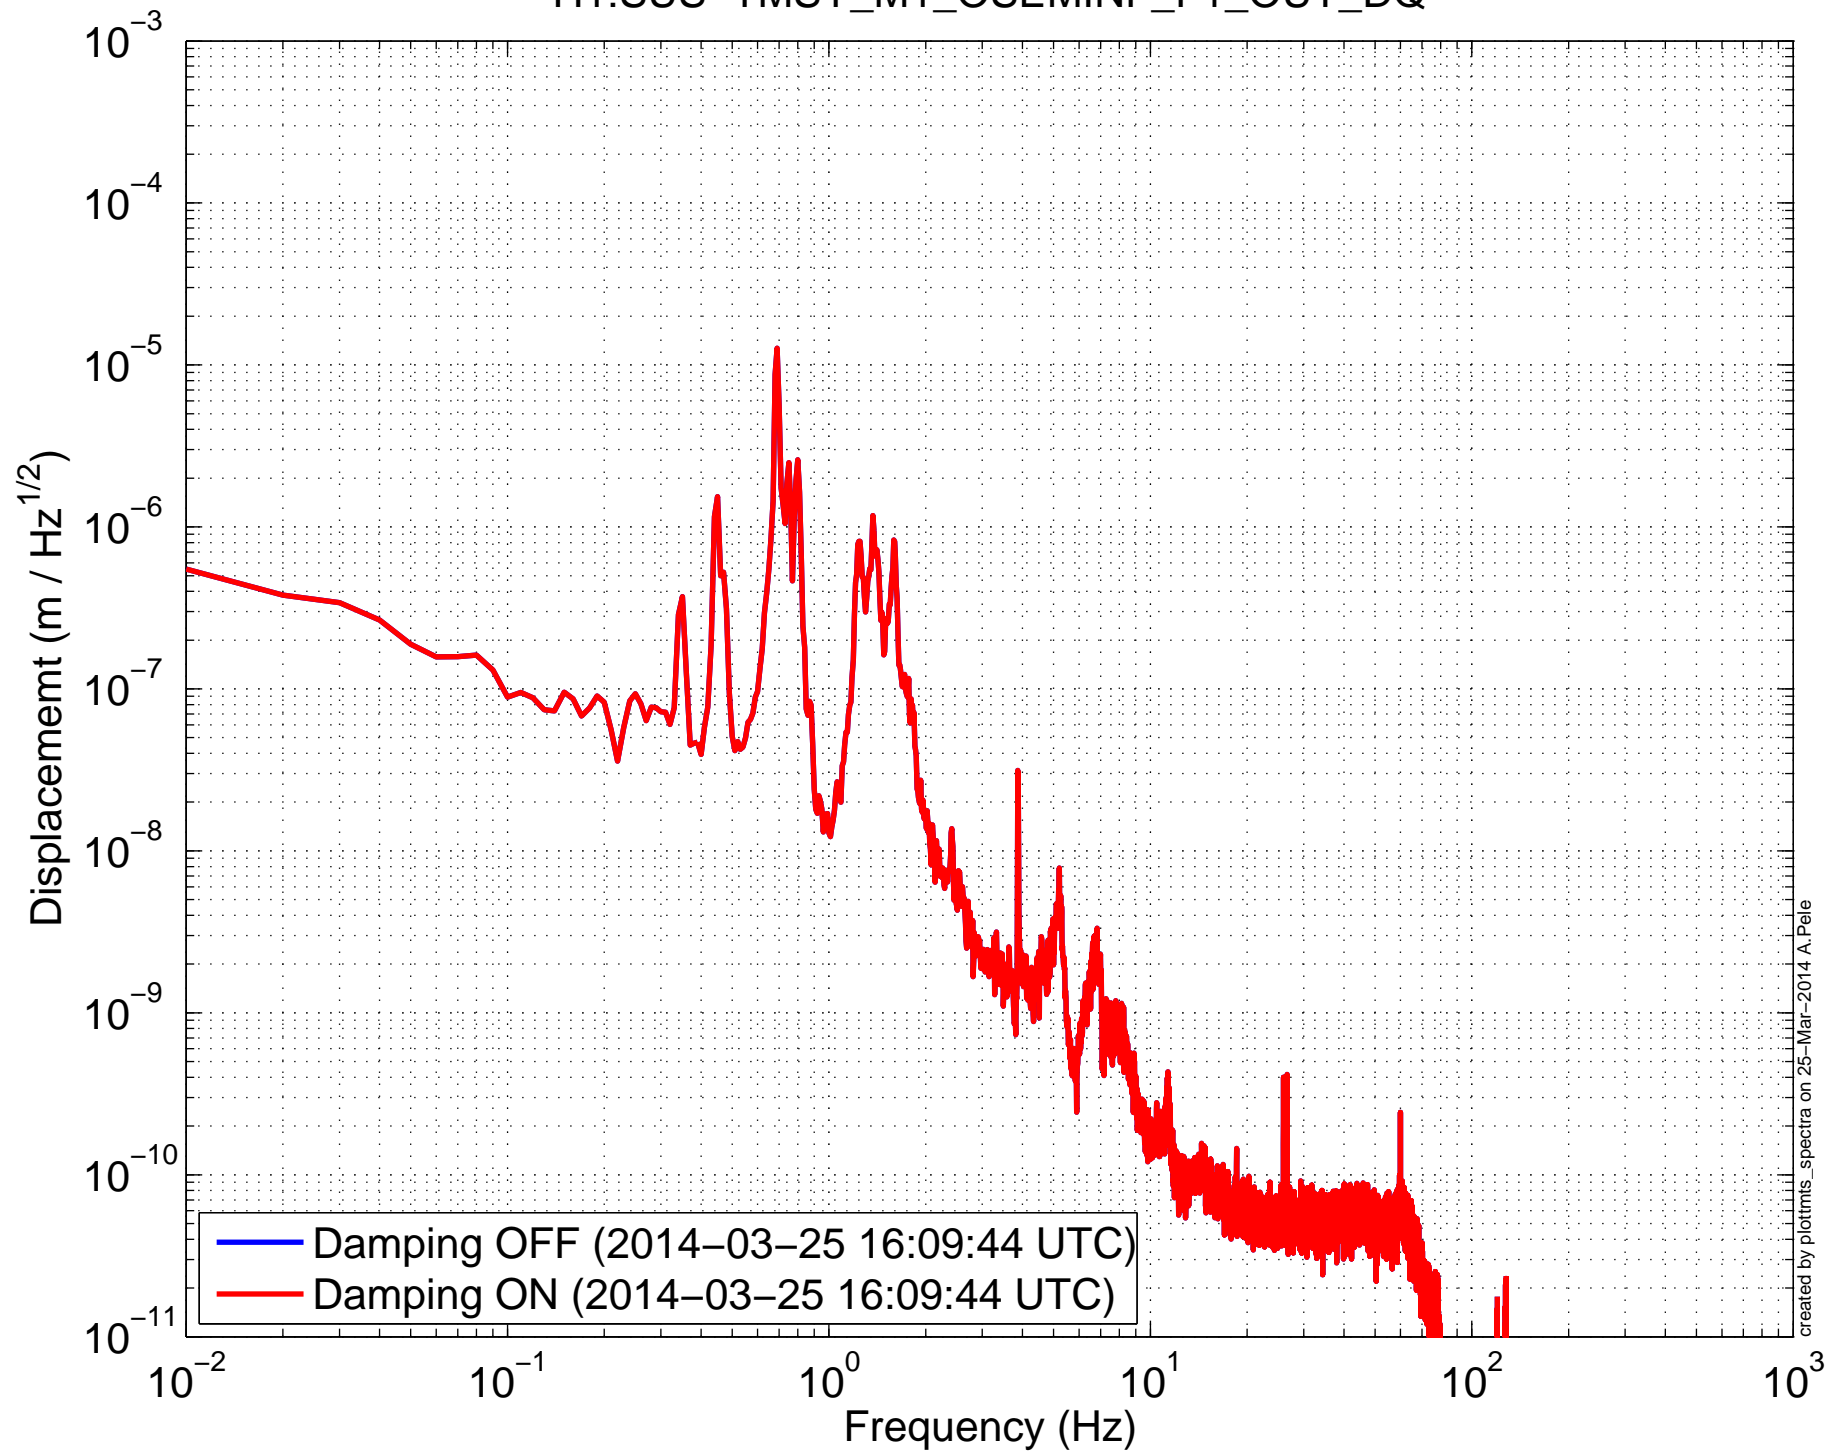

# H1SUSTMSY (TMTS) Amplitude Spectral Density H1:SUS-TMSY\_M1\_OSEMINF\_F1\_OUT\_DQ