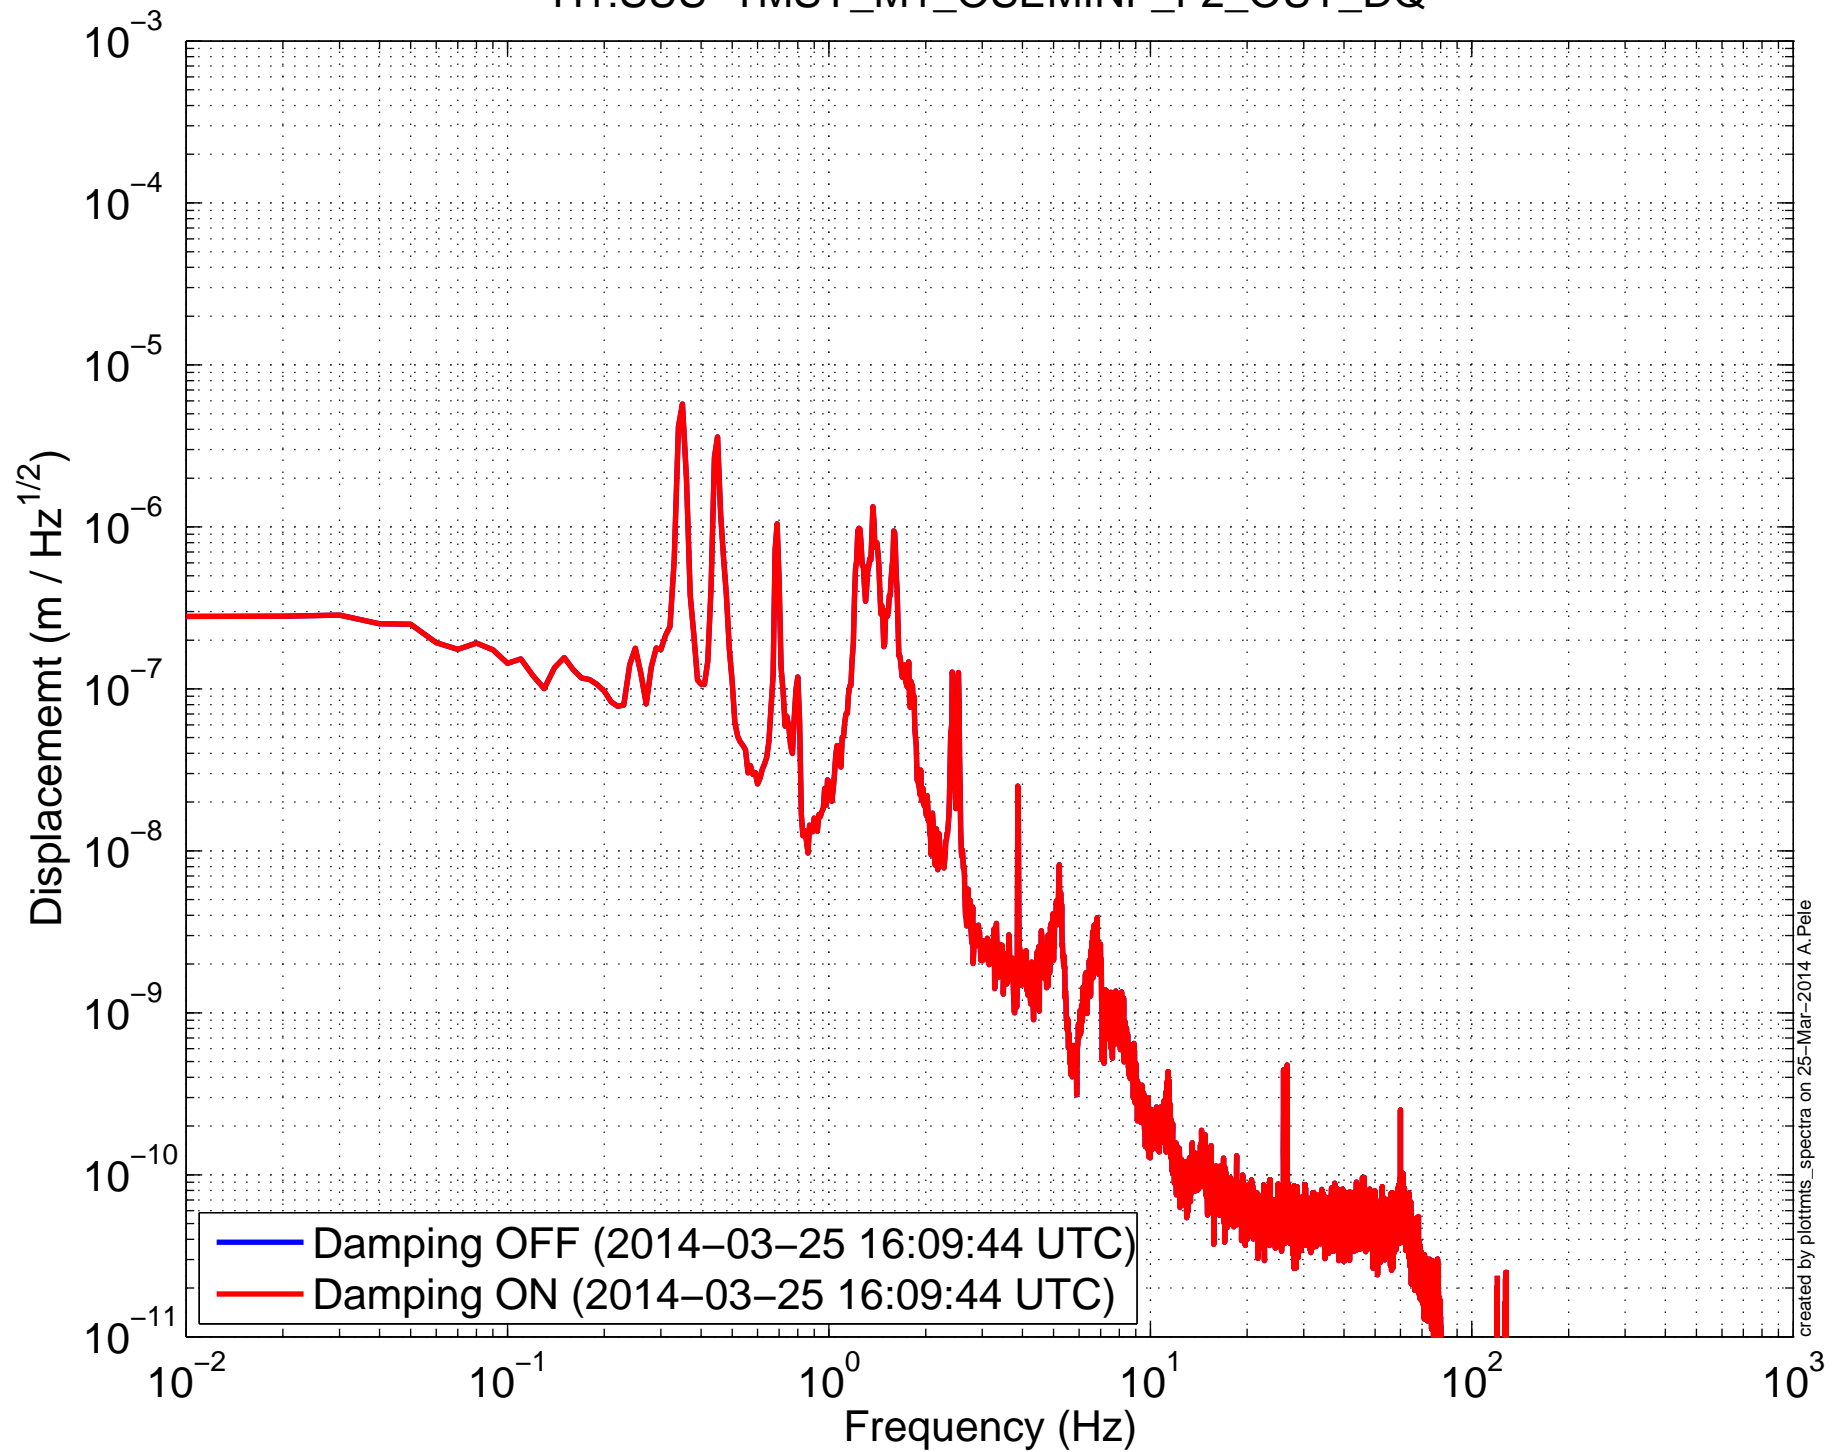

H1SUSTMSY (TMTS) Amplitude Spectral Density H1:SUS-TMSY_M1_OSEMINF_F2_OUT_DQ