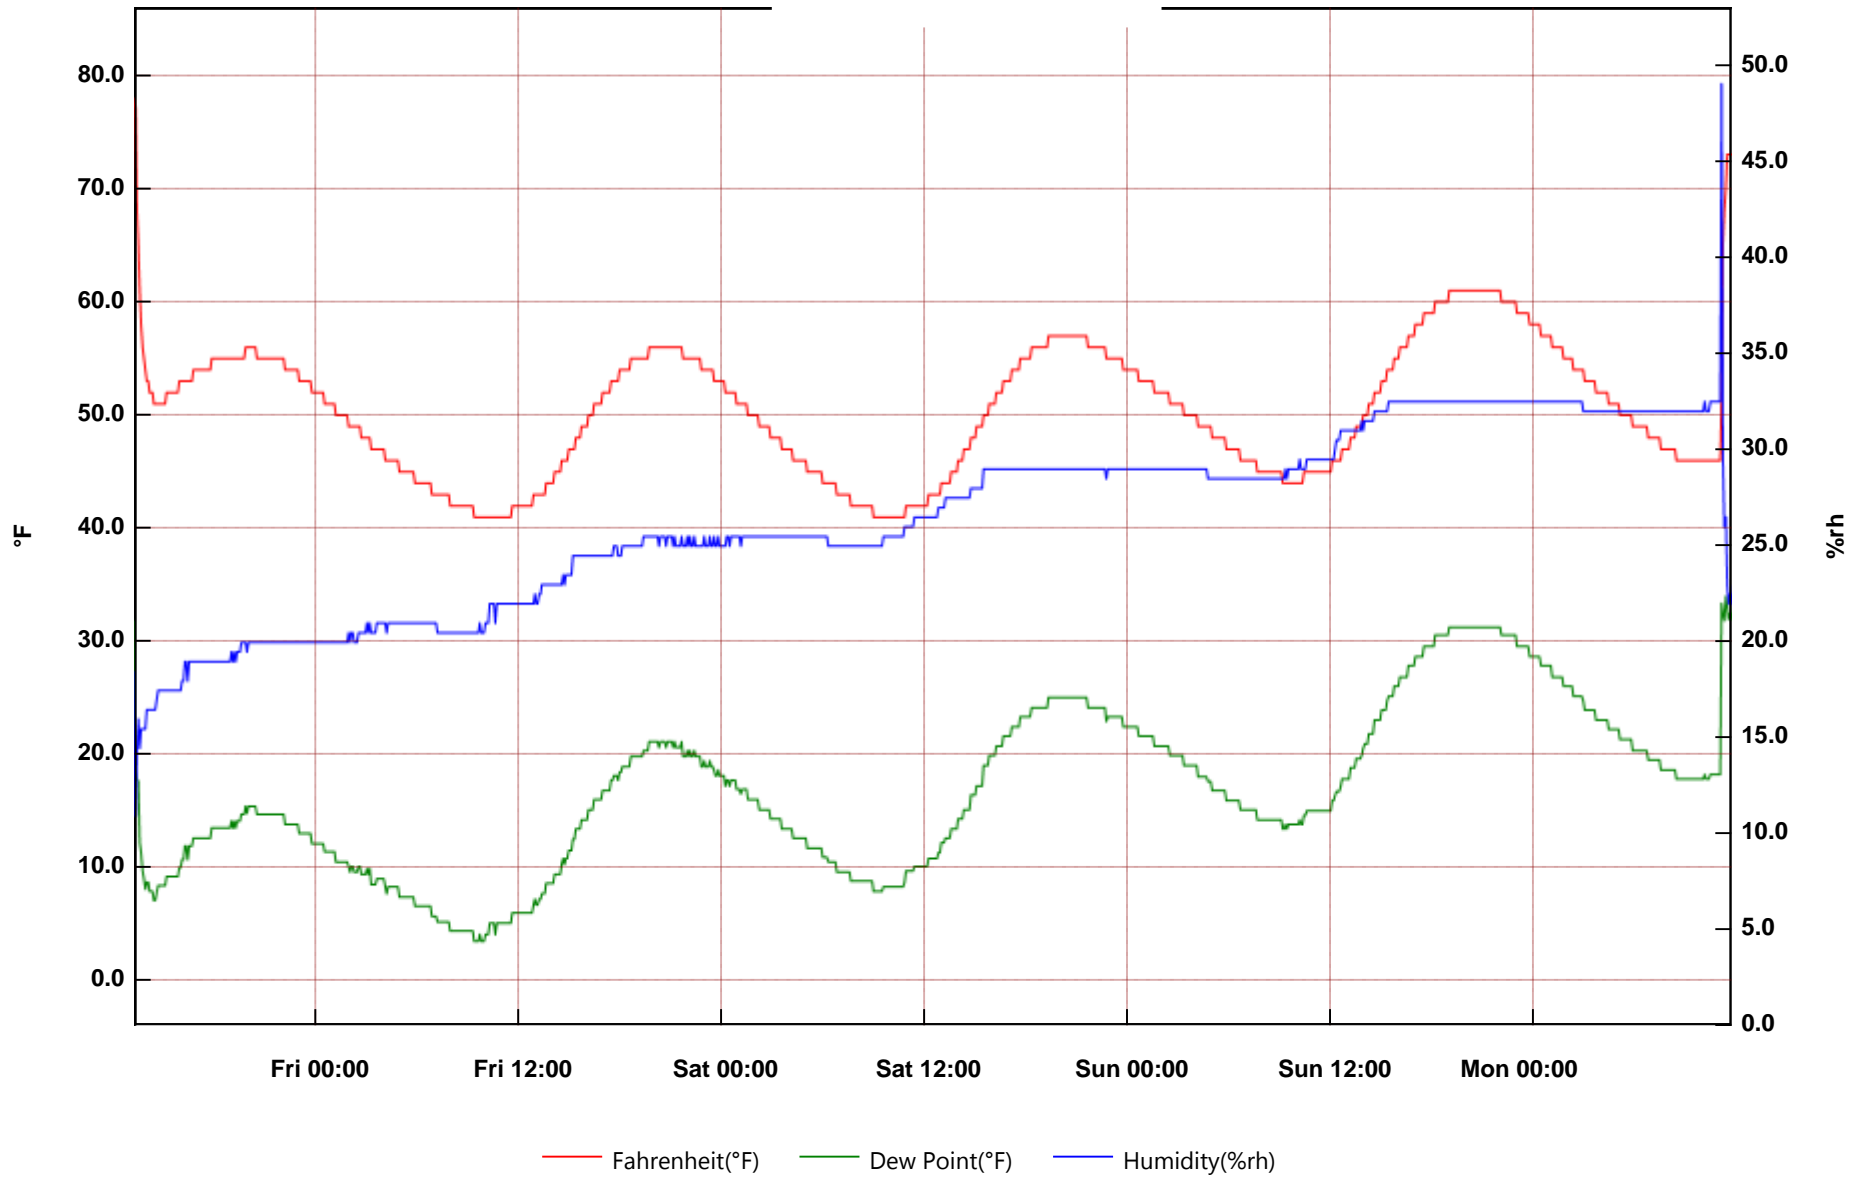

Y1 Beam Tube
Accumulation Mar 2014

From: Thursday, March 20, 2014 1:19:09 PM - To: Monday, March 24, 2014 11:44:09 AM