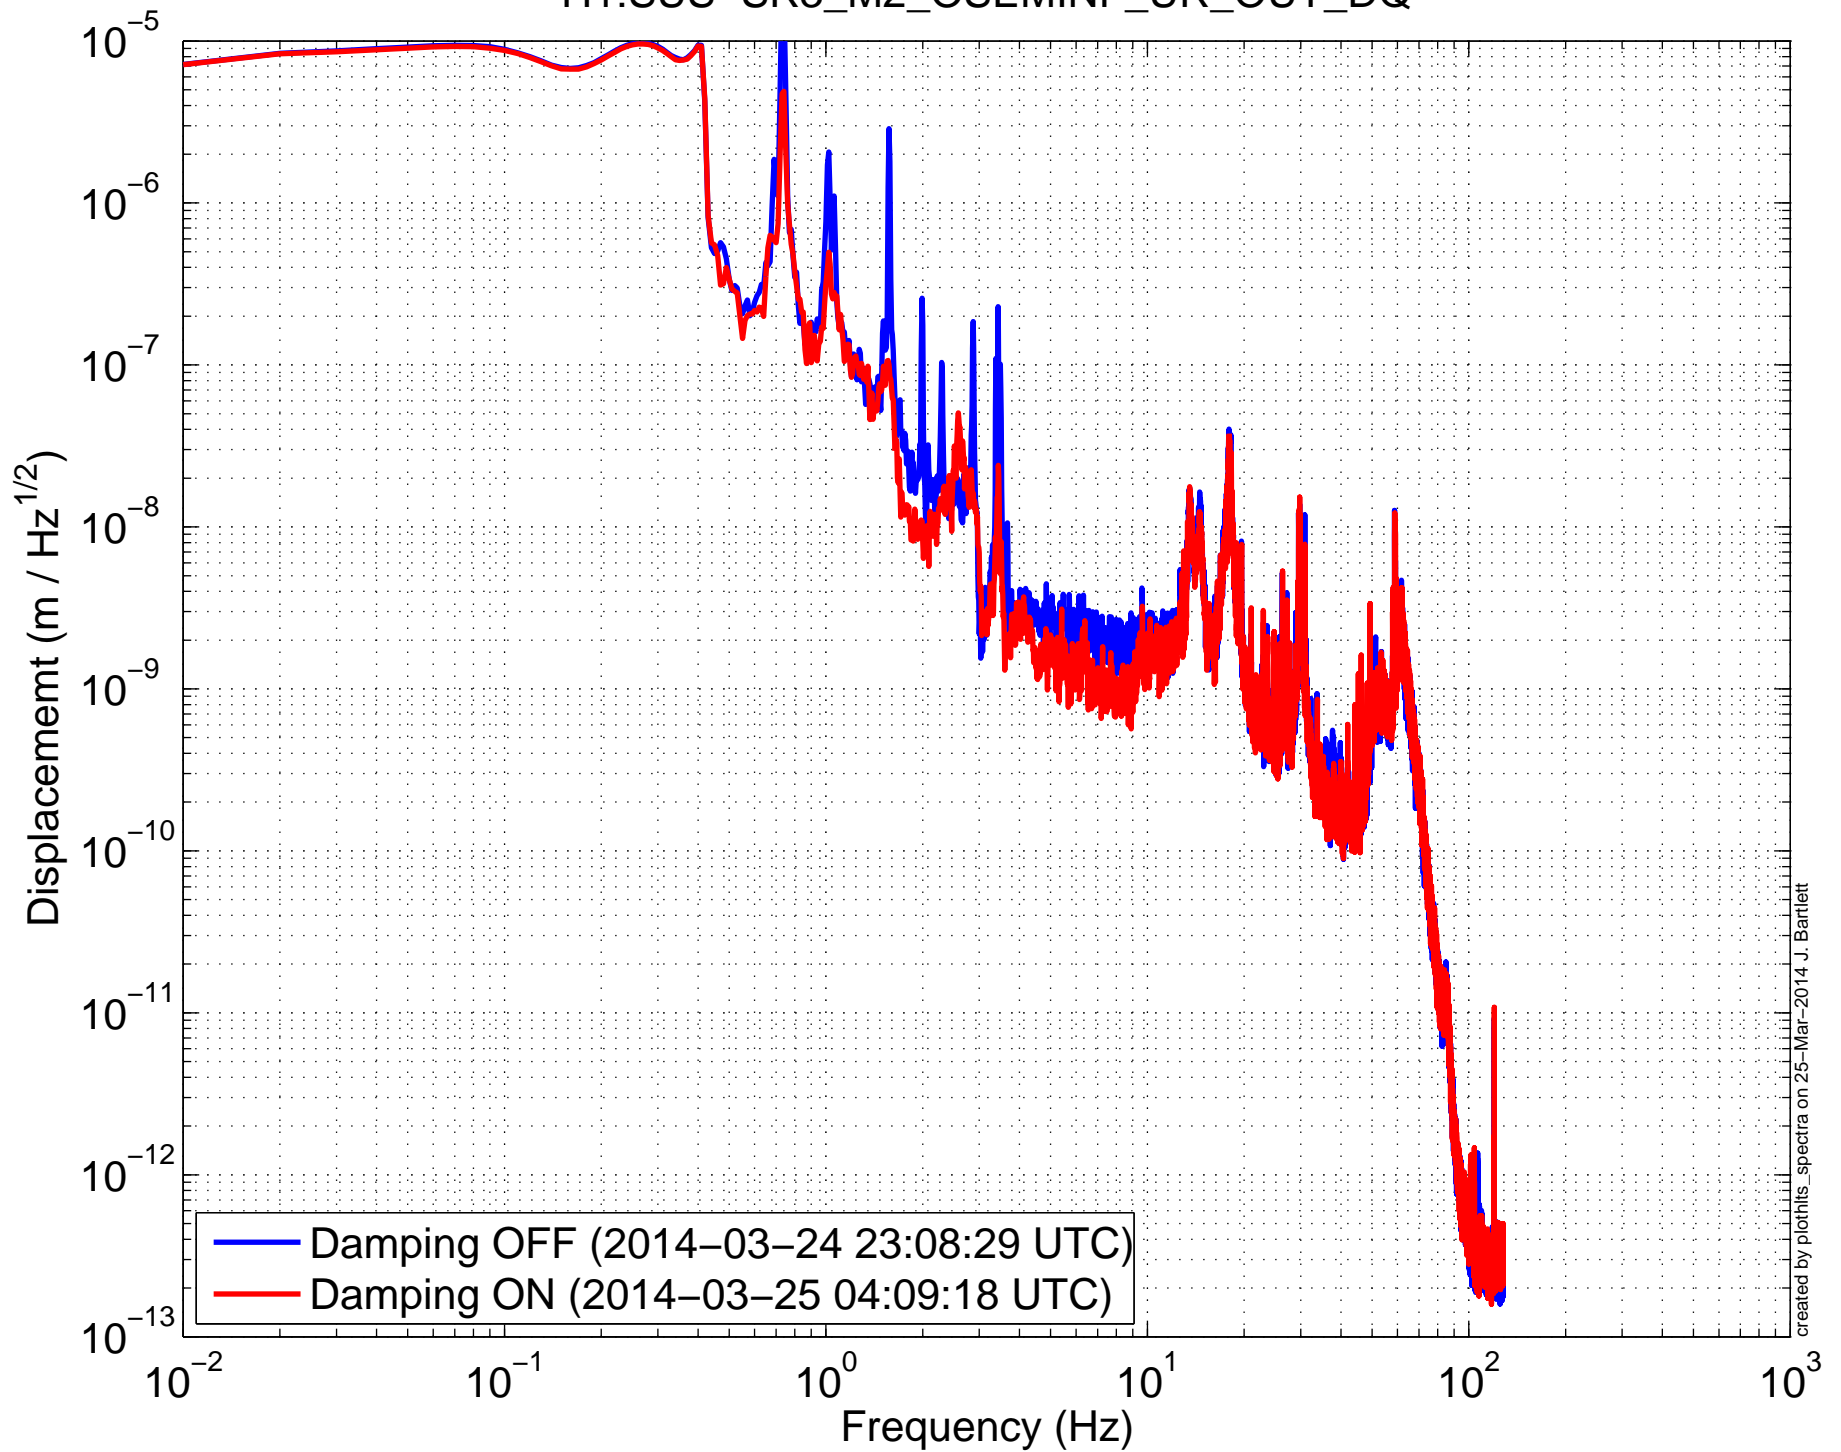

H1SUSRR3 (HLTS) Amplitude Spectral Density
H1:SUS-SR3_M2_OSEMINF_LL_OUT_DQ

H1SUSRR3 (HLTS) Amplitude Spectral Density
H1:SUS-SR3_M2_OSEMINF_LR_OUT_DQ

H1SUSRR3 (HLTS) Amplitude Spectral Density
H1:SUS-SR3_M2_OSEMINF_UL_OUT_DQ

H1SUSRR3 (HLTS) Amplitude Spectral Density
H1:SUS-SR3_M2_OSEMINF_UR_OUT_DQ

H1SUSRR3 (HLTS) Amplitude Spectral Density H1:SUS-SR3_M2_WIT_L_DQ

H1SUSRR3 (HLTS) Amplitude Spectral Density H1:SUS-SR3_M2_WIT_P_DQ