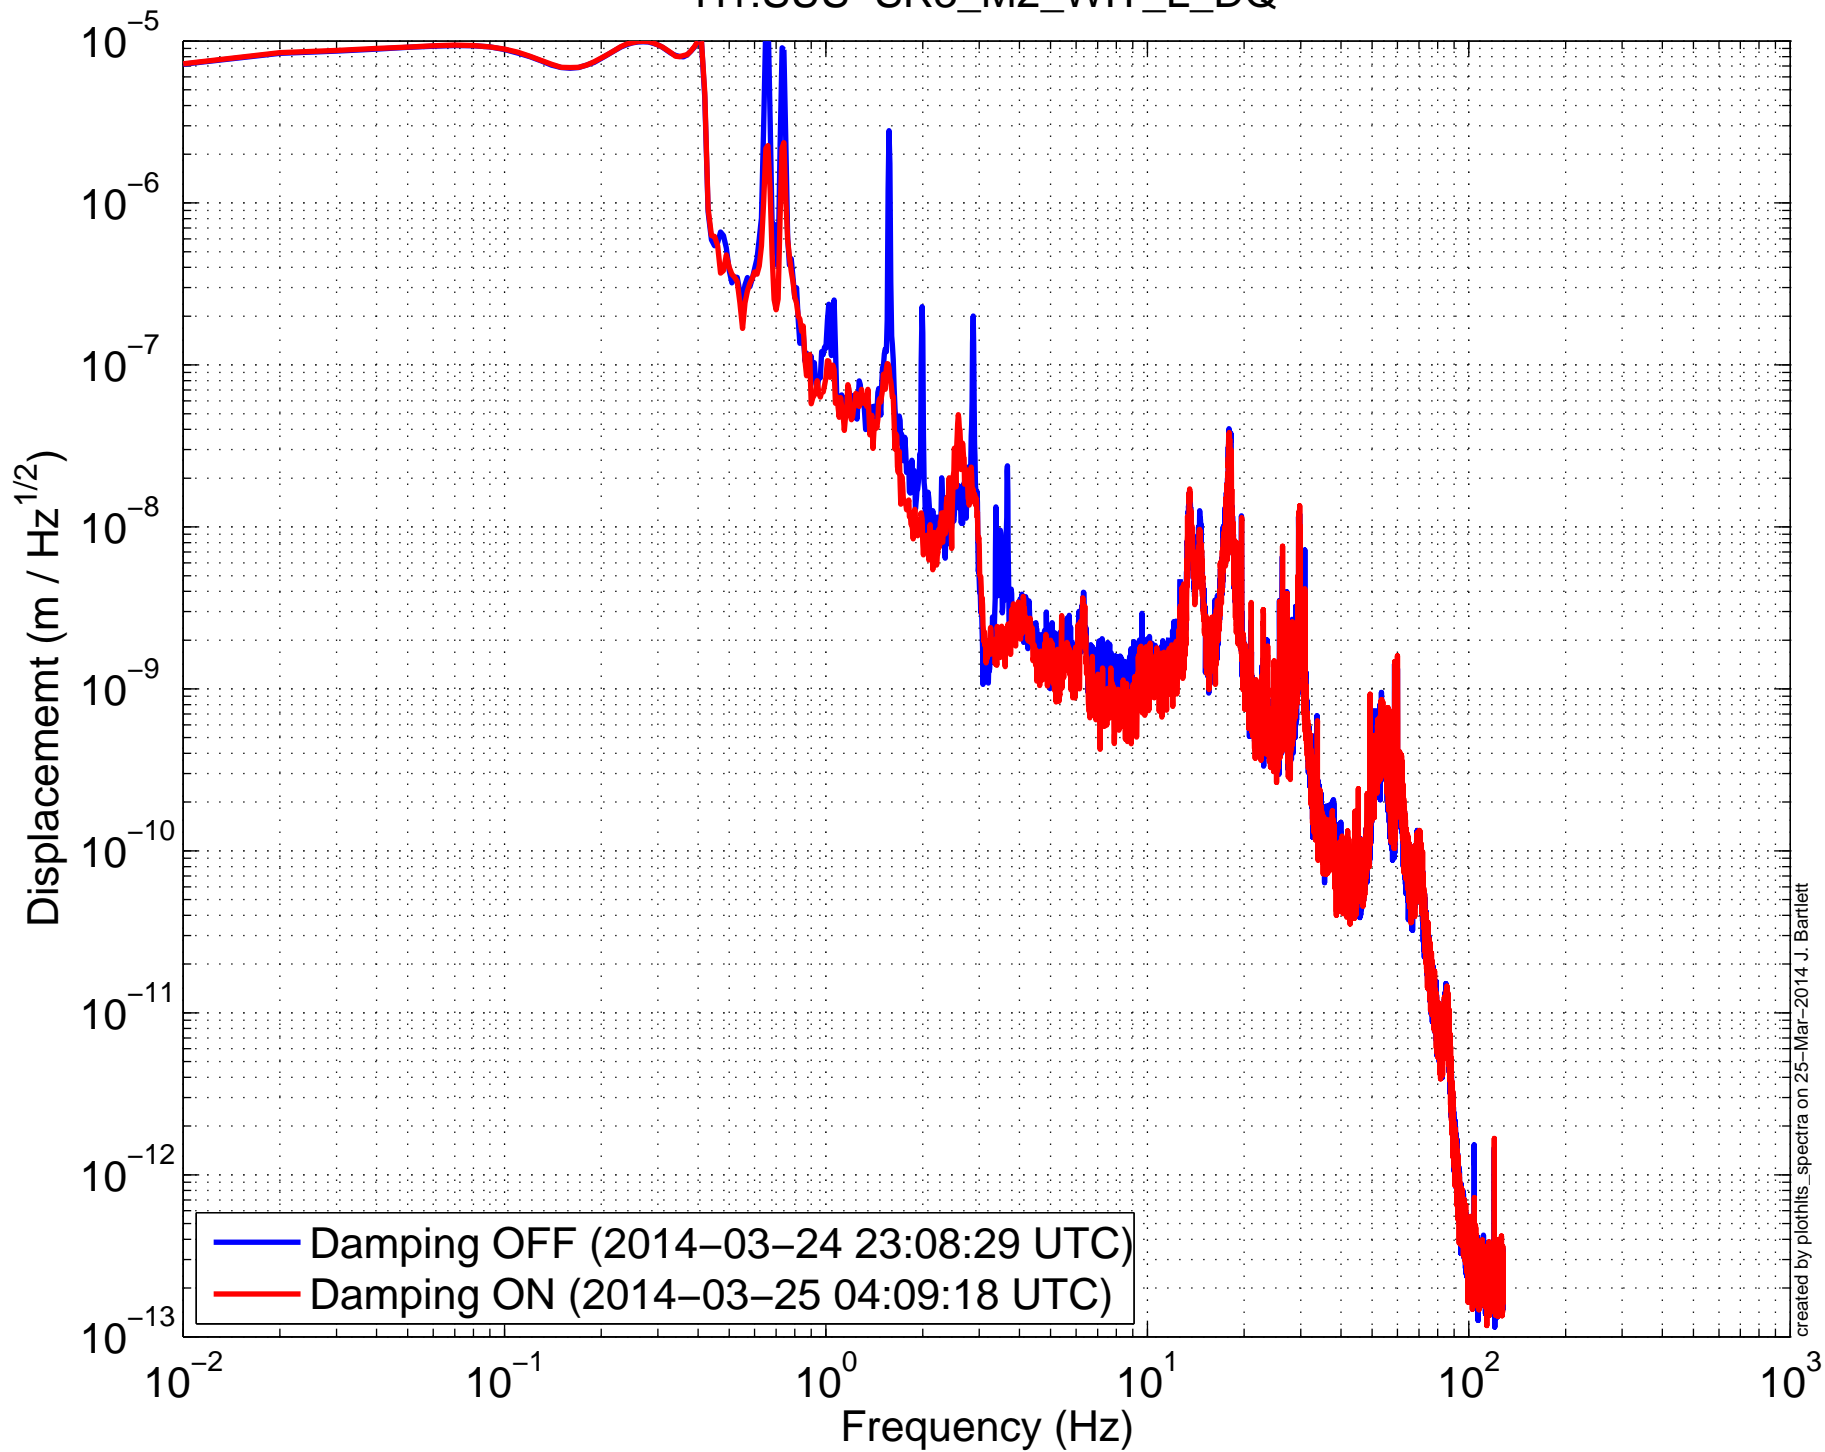

H1SUSRR3 (HLTS) Amplitude Spectral Density
H1:SUS-SR3_M2_OSEMINF_LL_OUT_DQ

H1SUSRR3 (HLTS) Amplitude Spectral Density
H1:SUS-SR3_M2_OSEMINF_LR_OUT_DQ

H1SUSRR3 (HLTS) Amplitude Spectral Density
H1:SUS-SR3_M2_OSEMINF_UL_OUT_DQ

H1SUSRR3 (HLTS) Amplitude Spectral Density
H1:SUS-SR3_M2_OSEMINF_UR_OUT_DQ

H1SUSRR3 (HLTS) Amplitude Spectral Density H1:SUS-SR3_M2_WIT_L_DQ

H1SUSRR3 (HLTS) Amplitude Spectral Density H1:SUS-SR3_M2_WIT_P_DQ

H1SUSRR3 (HLTS) Amplitude Spectral Density H1:SUS-SR3_M2_WIT_Y_DQ