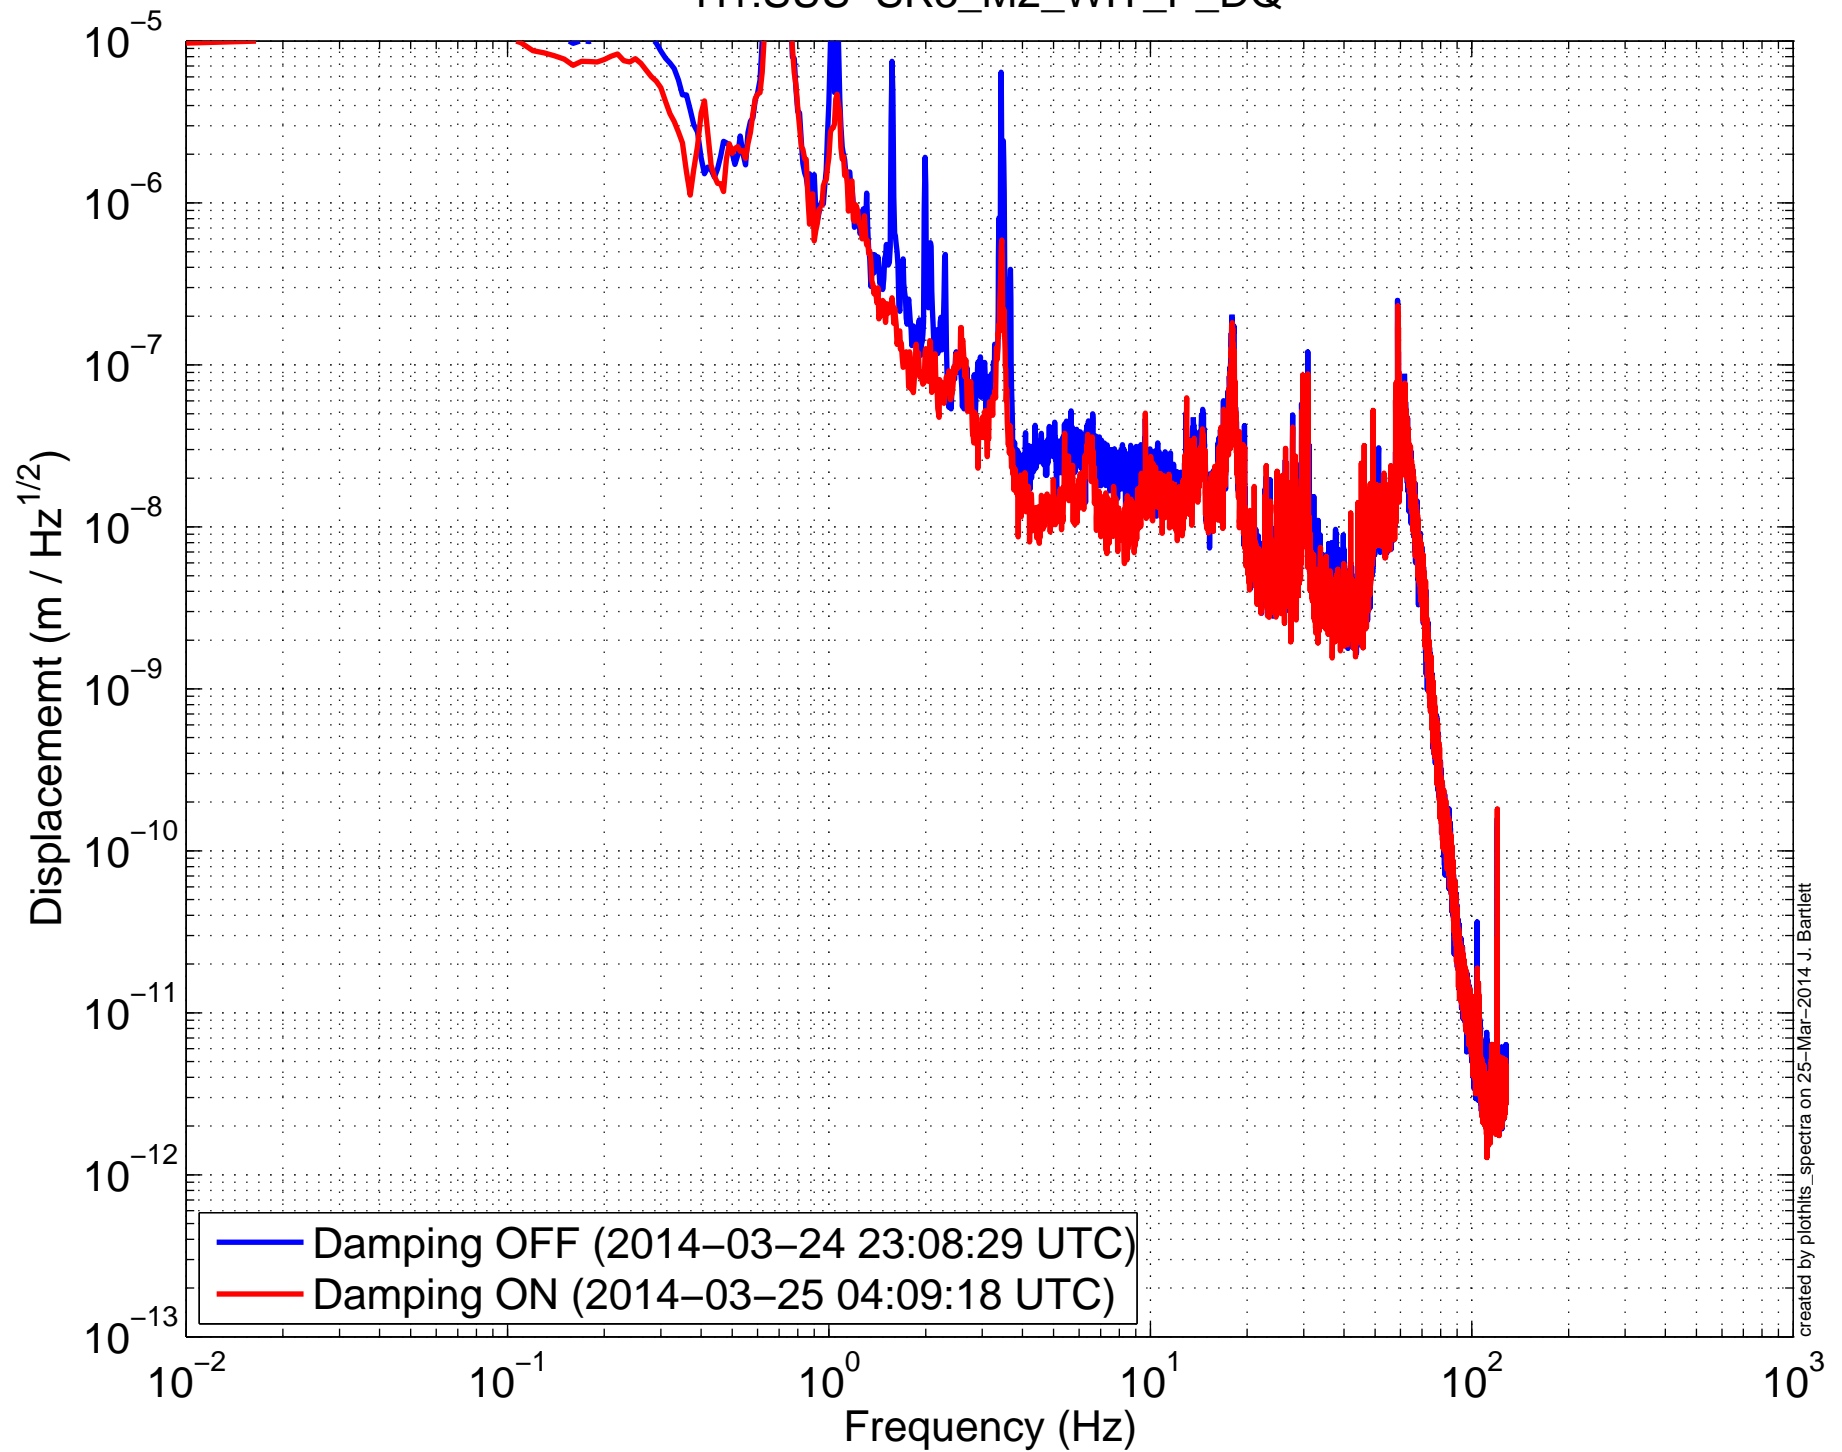

H1SUSRR3 (HLTS) Amplitude Spectral Density
H1:SUS-SR3_M2_OSEMINF_LL_OUT_DQ

H1SUSRR3 (HLTS) Amplitude Spectral Density
H1:SUS-SR3_M2_OSEMINF_LR_OUT_DQ

H1SUSRR3 (HLTS) Amplitude Spectral Density
H1:SUS-SR3_M2_OSEMINF_UL_OUT_DQ

H1SUSRR3 (HLTS) Amplitude Spectral Density
H1:SUS-SR3_M2_OSEMINF_UR_OUT_DQ

H1SUSRR3 (HLTS) Amplitude Spectral Density H1:SUS-SR3_M2_WIT_L_DQ

H1SUSRR3 (HLTS) Amplitude Spectral Density H1:SUS-SR3_M2_WIT_P_DQ