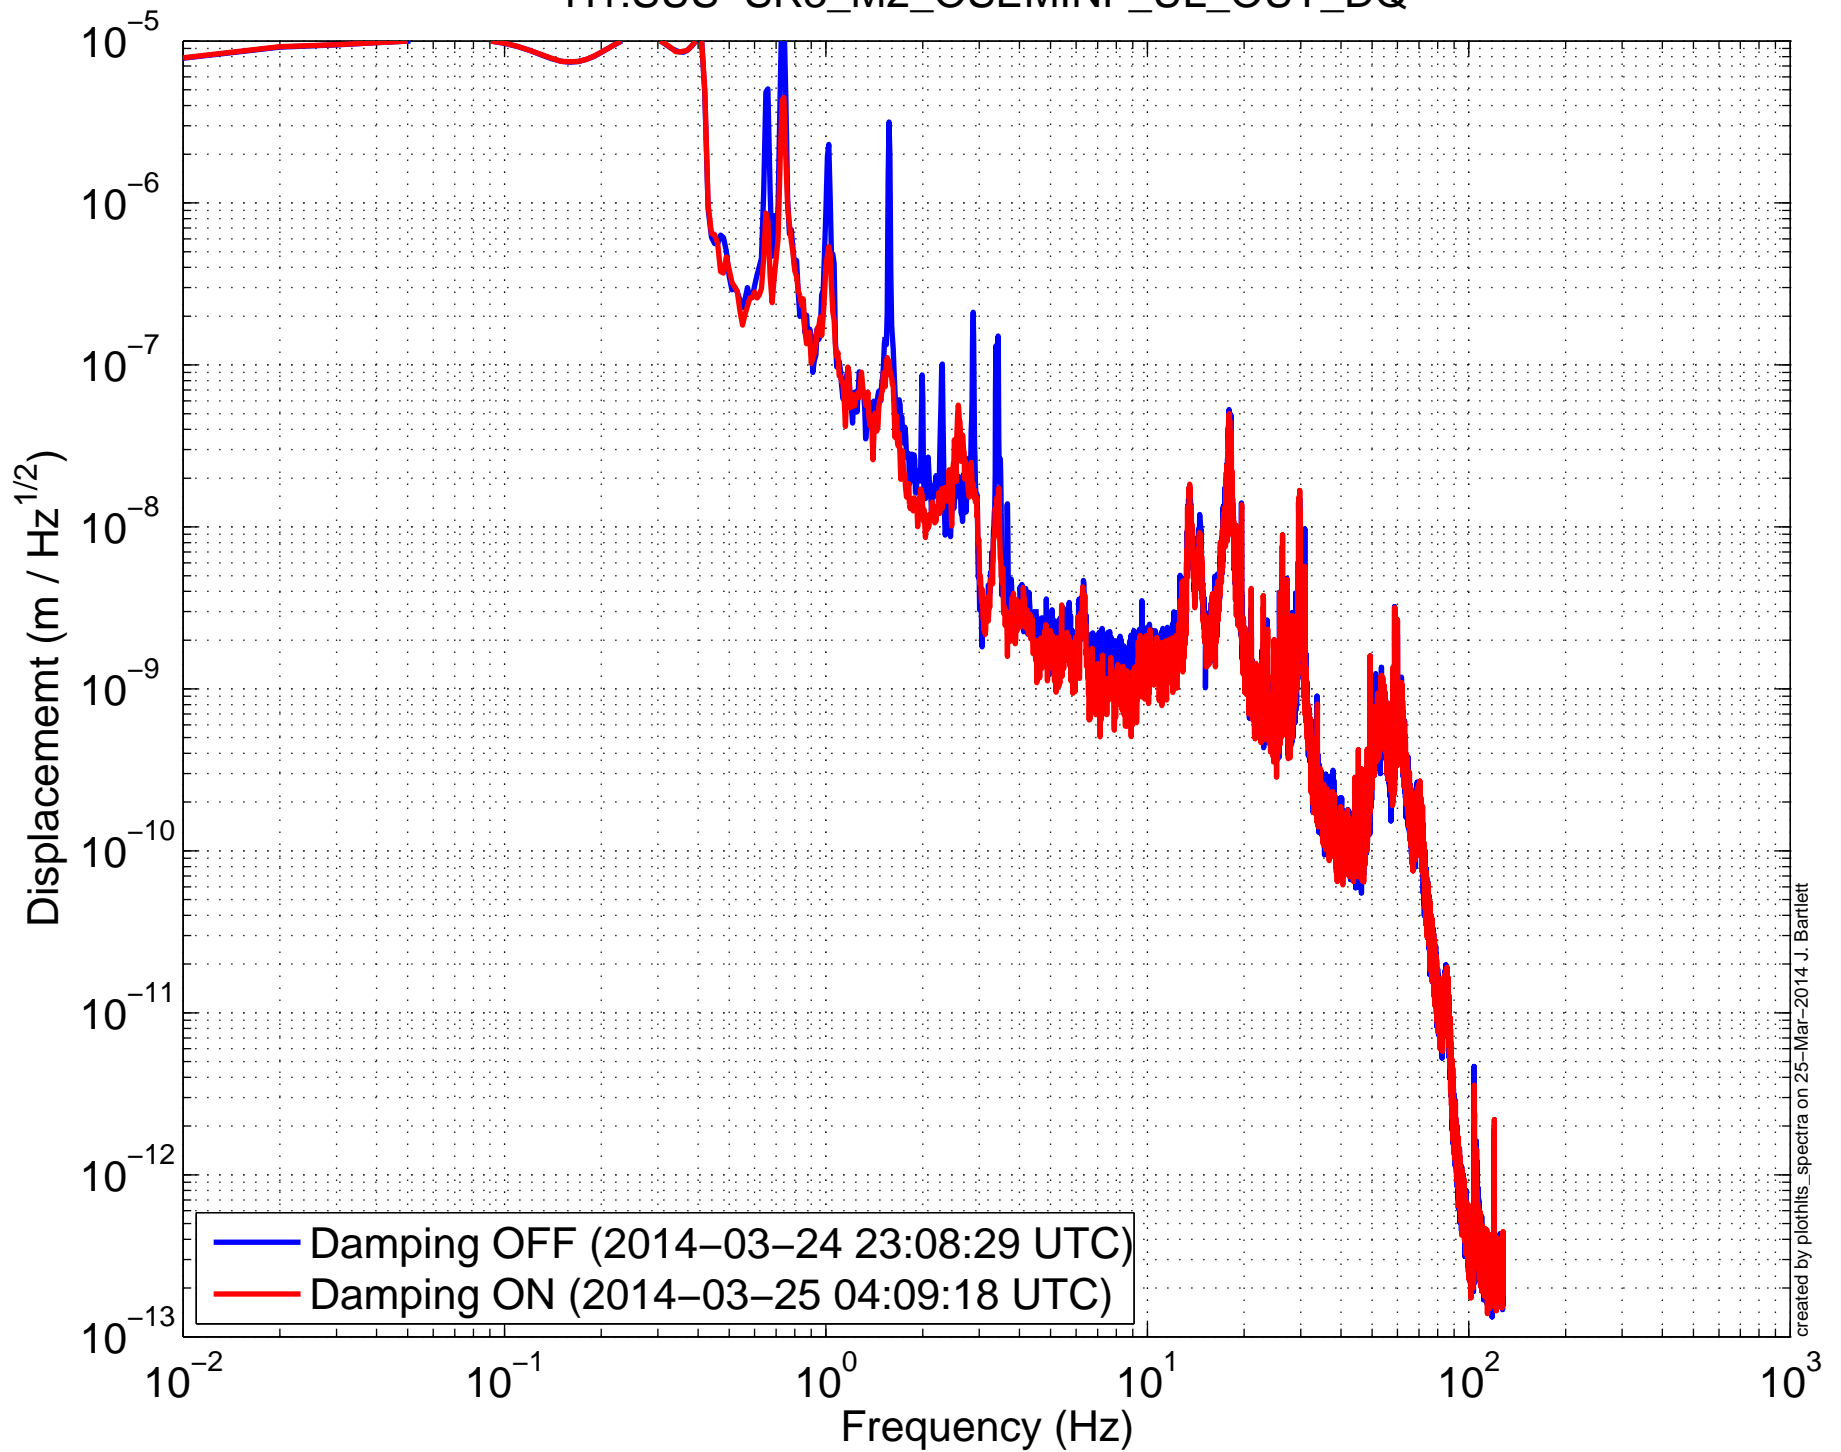

H1SUSRR3 (HLTS) Amplitude Spectral Density
H1:SUS-SR3_M2_OSEMINF_LL_OUT_DQ

H1SUSRR3 (HLTS) Amplitude Spectral Density
H1:SUS-SR3_M2_OSEMINF_LR_OUT_DQ

H1SUSRR3 (HLTS) Amplitude Spectral Density
H1:SUS-SR3_M2_OSEMINF_UL_OUT_DQ

H1SUSRR3 (HLTS) Amplitude Spectral Density
H1:SUS-SR3_M2_OSEMINF_UR_OUT_DQ

H1SUSRR3 (HLTS) Amplitude Spectral Density H1:SUS-SR3_M2_WIT_L_DQ

H1SUSRR3 (HLTS) Amplitude Spectral Density H1:SUS-SR3_M2_WIT_P_DQ