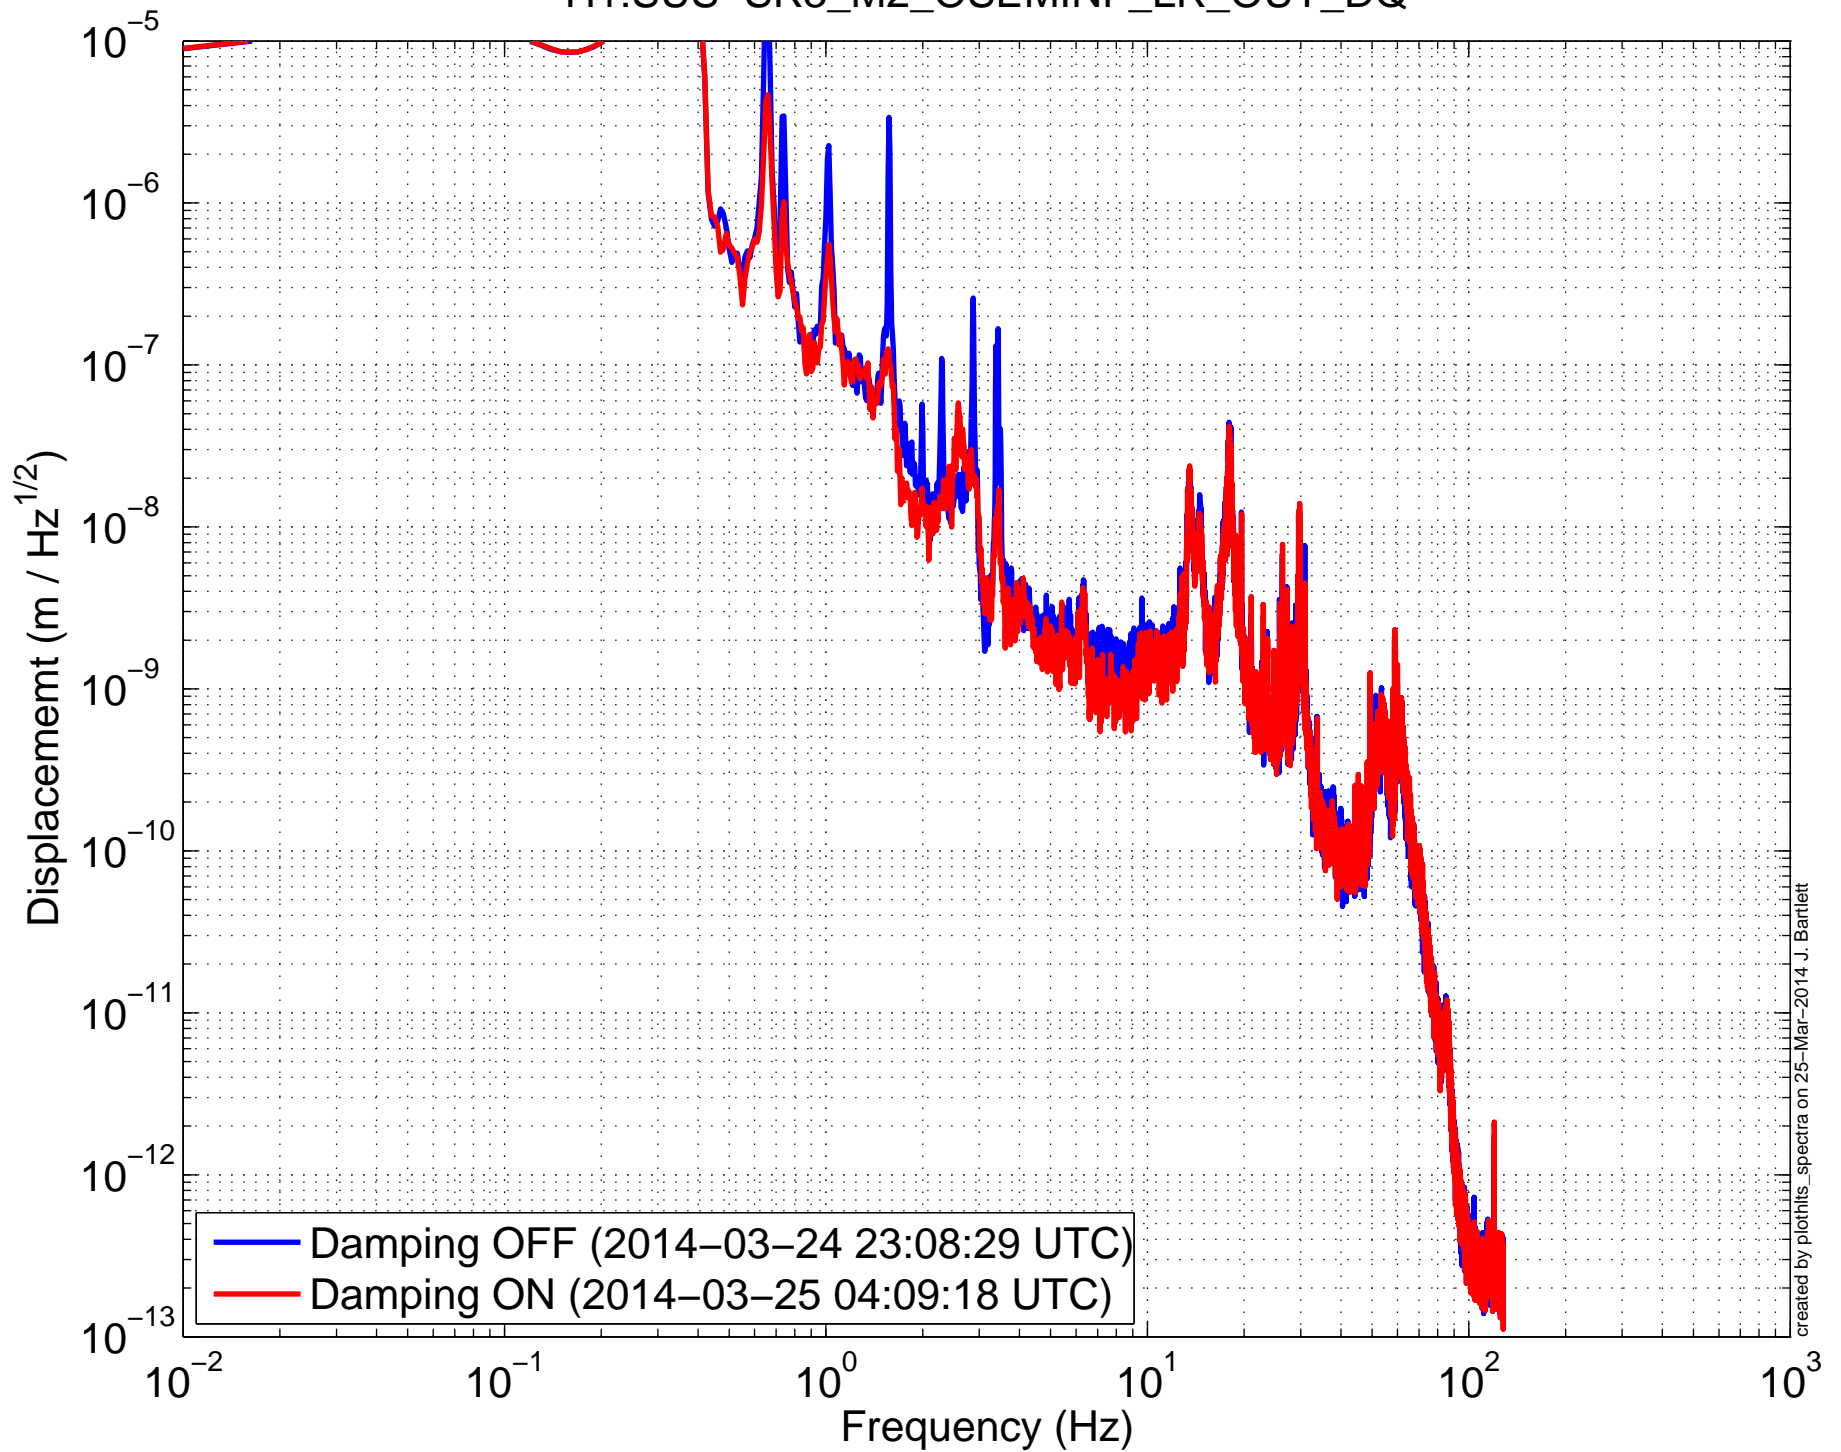

H1SUSRR3 (HLTS) Amplitude Spectral Density
H1:SUS-SR3_M2_OSEMINF_LL_OUT_DQ

H1SUSRR3 (HLTS) Amplitude Spectral Density
H1:SUS-SR3_M2_OSEMINF_LR_OUT_DQ

H1SUSRR3 (HLTS) Amplitude Spectral Density
H1:SUS-SR3_M2_OSEMINF_UL_OUT_DQ

H1SUSRR3 (HLTS) Amplitude Spectral Density
H1:SUS-SR3_M2_OSEMINF_UR_OUT_DQ

H1SUSRR3 (HLTS) Amplitude Spectral Density H1:SUS-SR3_M2_WIT_L_DQ

H1SUSRR3 (HLTS) Amplitude Spectral Density H1:SUS-SR3_M2_WIT_P_DQ