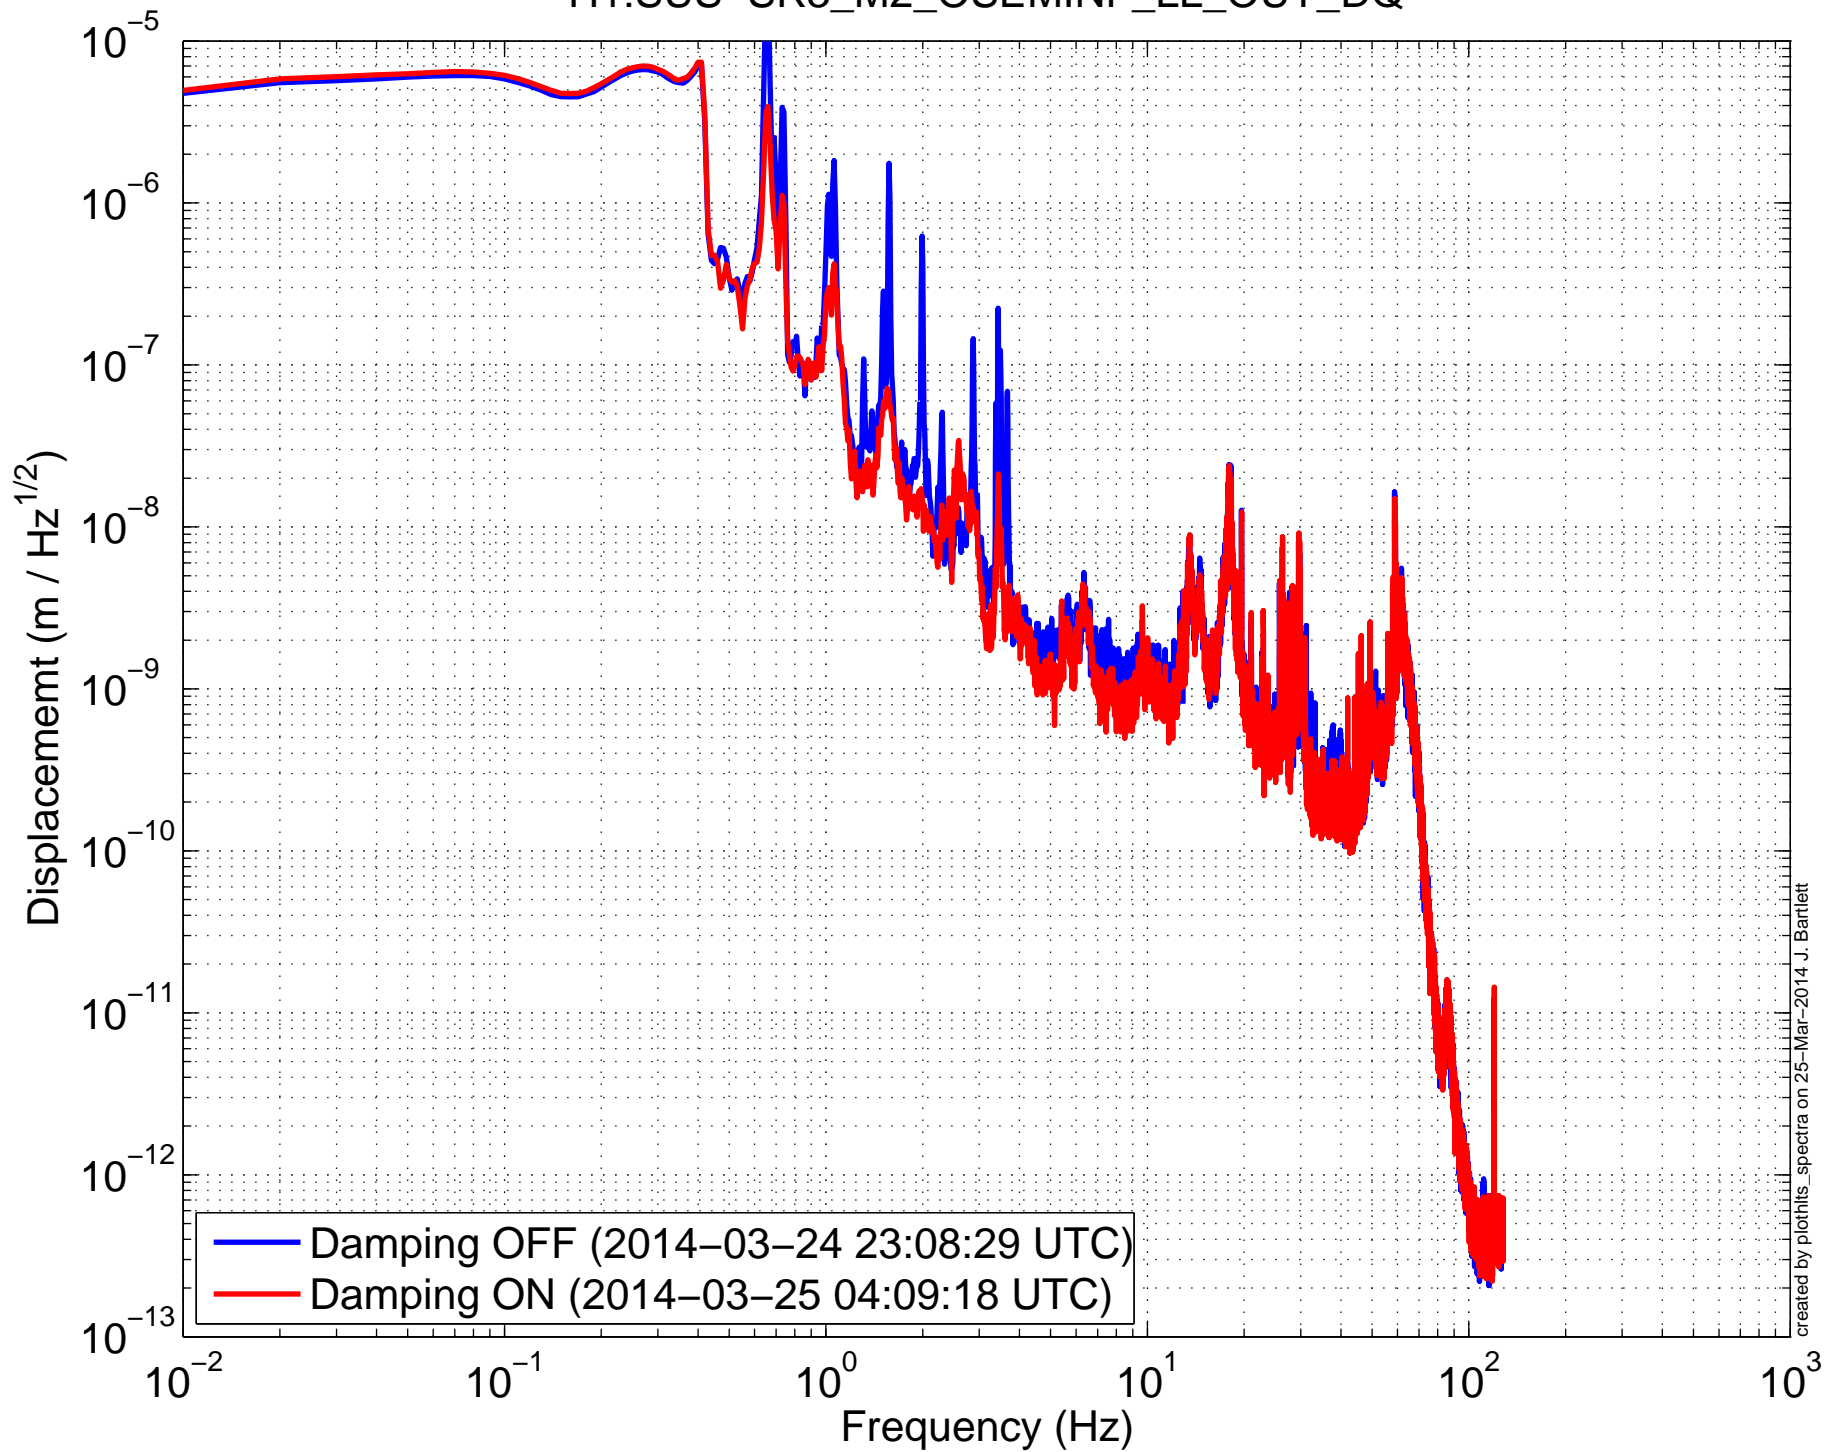

H1SUSRR3 (HLTS) Amplitude Spectral Density
H1:SUS-SR3_M2_OSEMINF_LL_OUT_DQ

H1SUSRR3 (HLTS) Amplitude Spectral Density
H1:SUS-SR3_M2_OSEMINF_LR_OUT_DQ

H1SUSRR3 (HLTS) Amplitude Spectral Density
H1:SUS-SR3_M2_OSEMINF_UL_OUT_DQ

H1SUSRR3 (HLTS) Amplitude Spectral Density
H1:SUS-SR3_M2_OSEMINF_UR_OUT_DQ

H1SUSRR3 (HLTS) Amplitude Spectral Density H1:SUS-SR3_M2_WIT_L_DQ

H1SUSRR3 (HLTS) Amplitude Spectral Density H1:SUS-SR3_M2_WIT_P_DQ