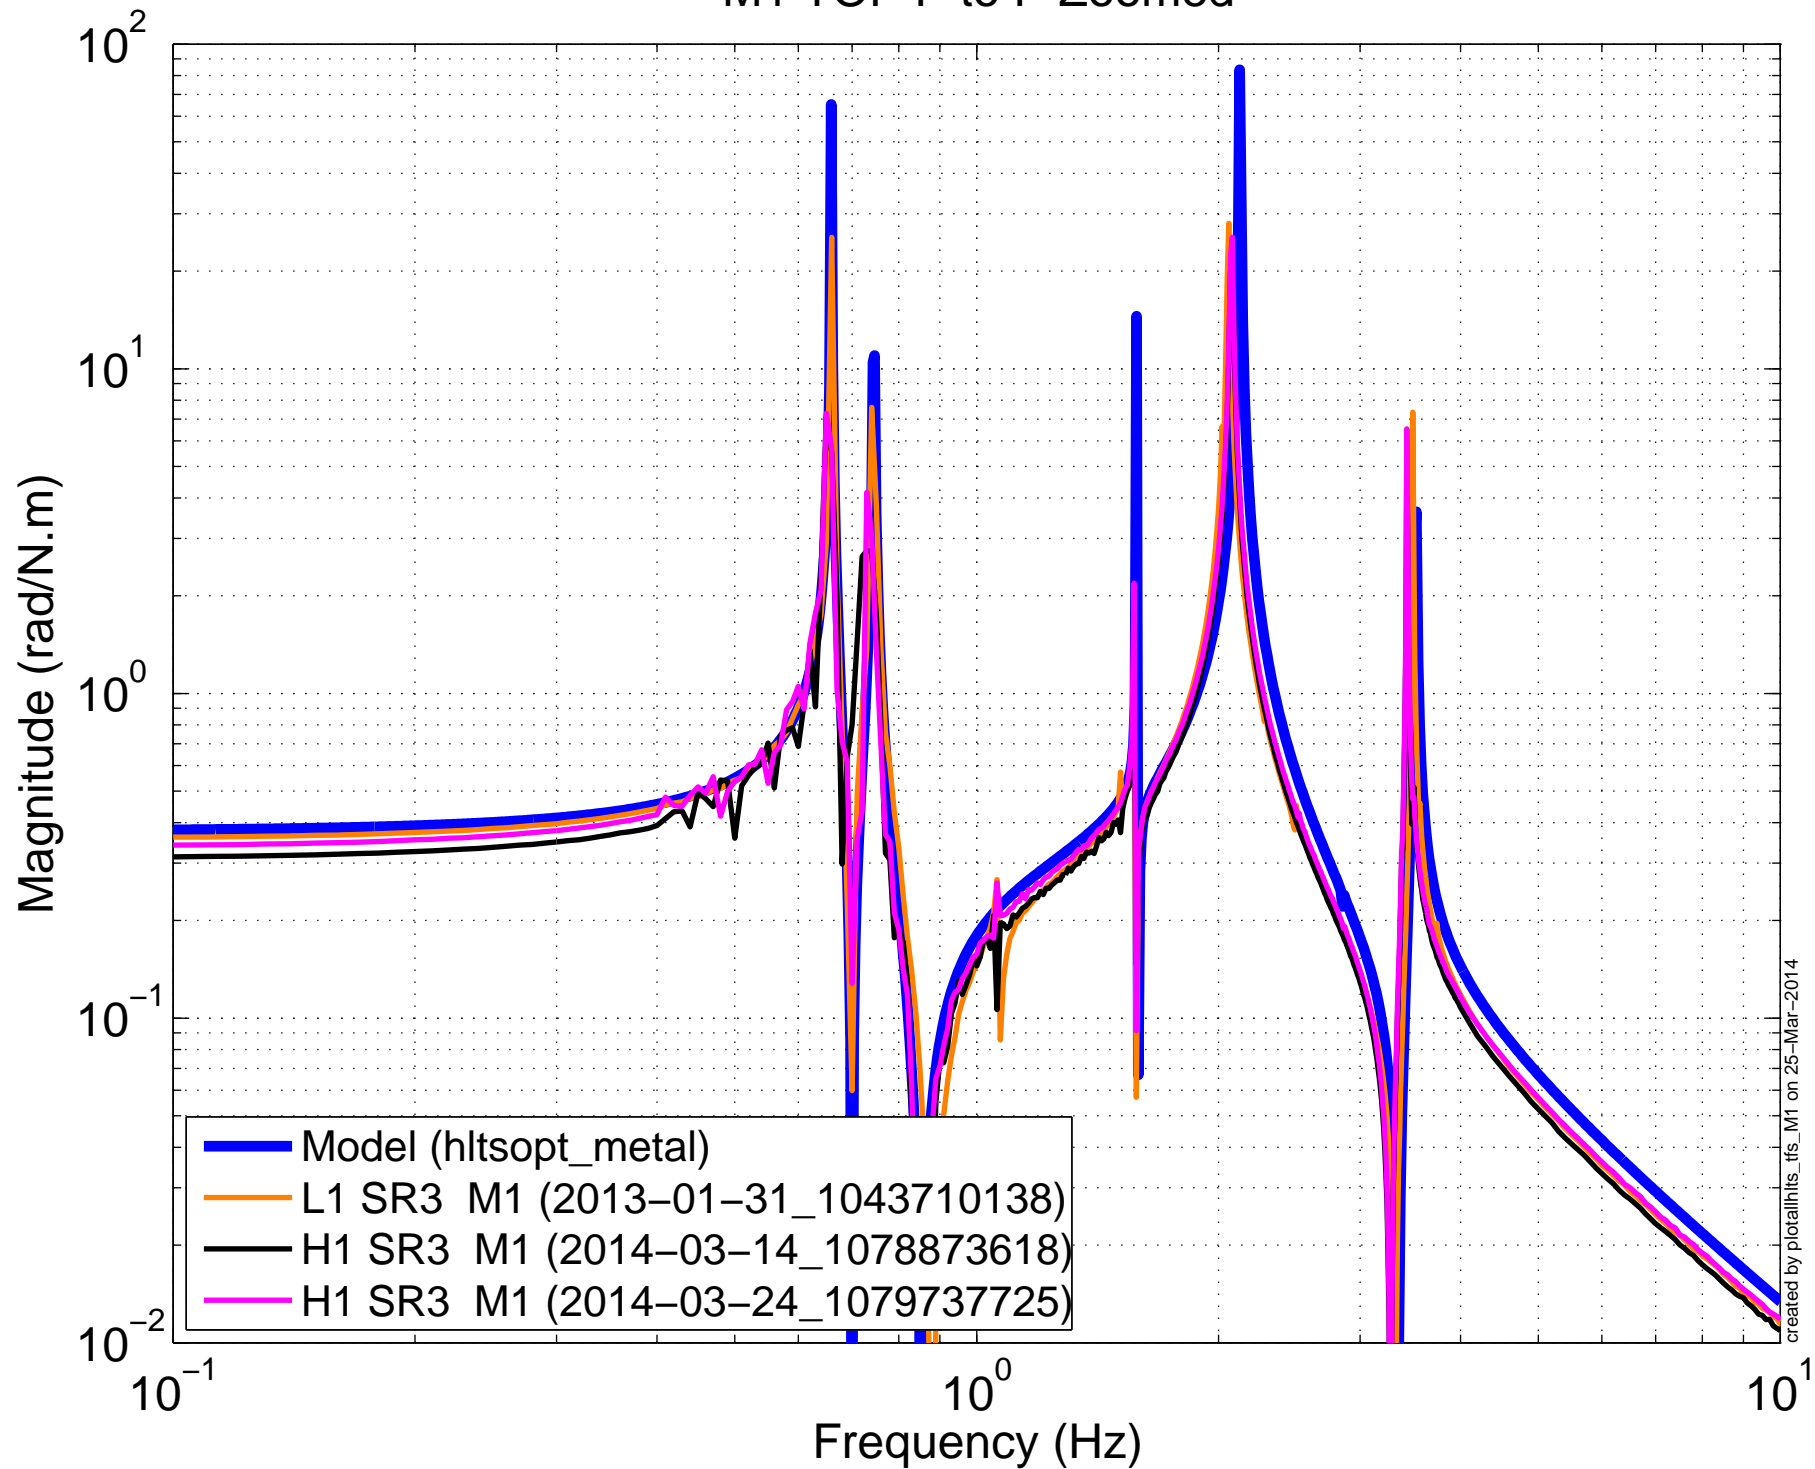

M1 TOP P to P Zoomed