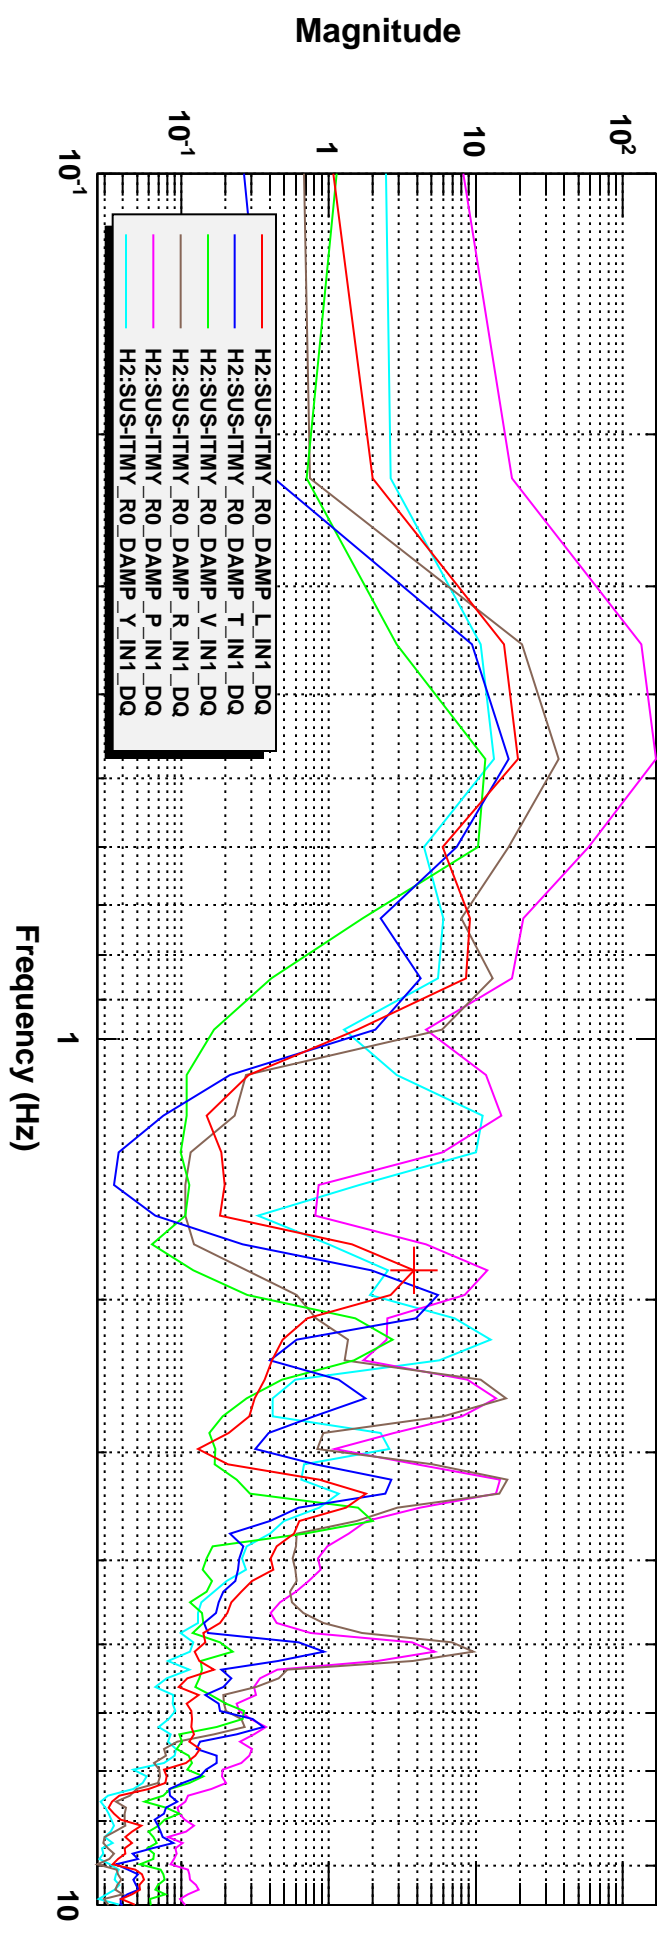

Power spectrum

Power spectrum