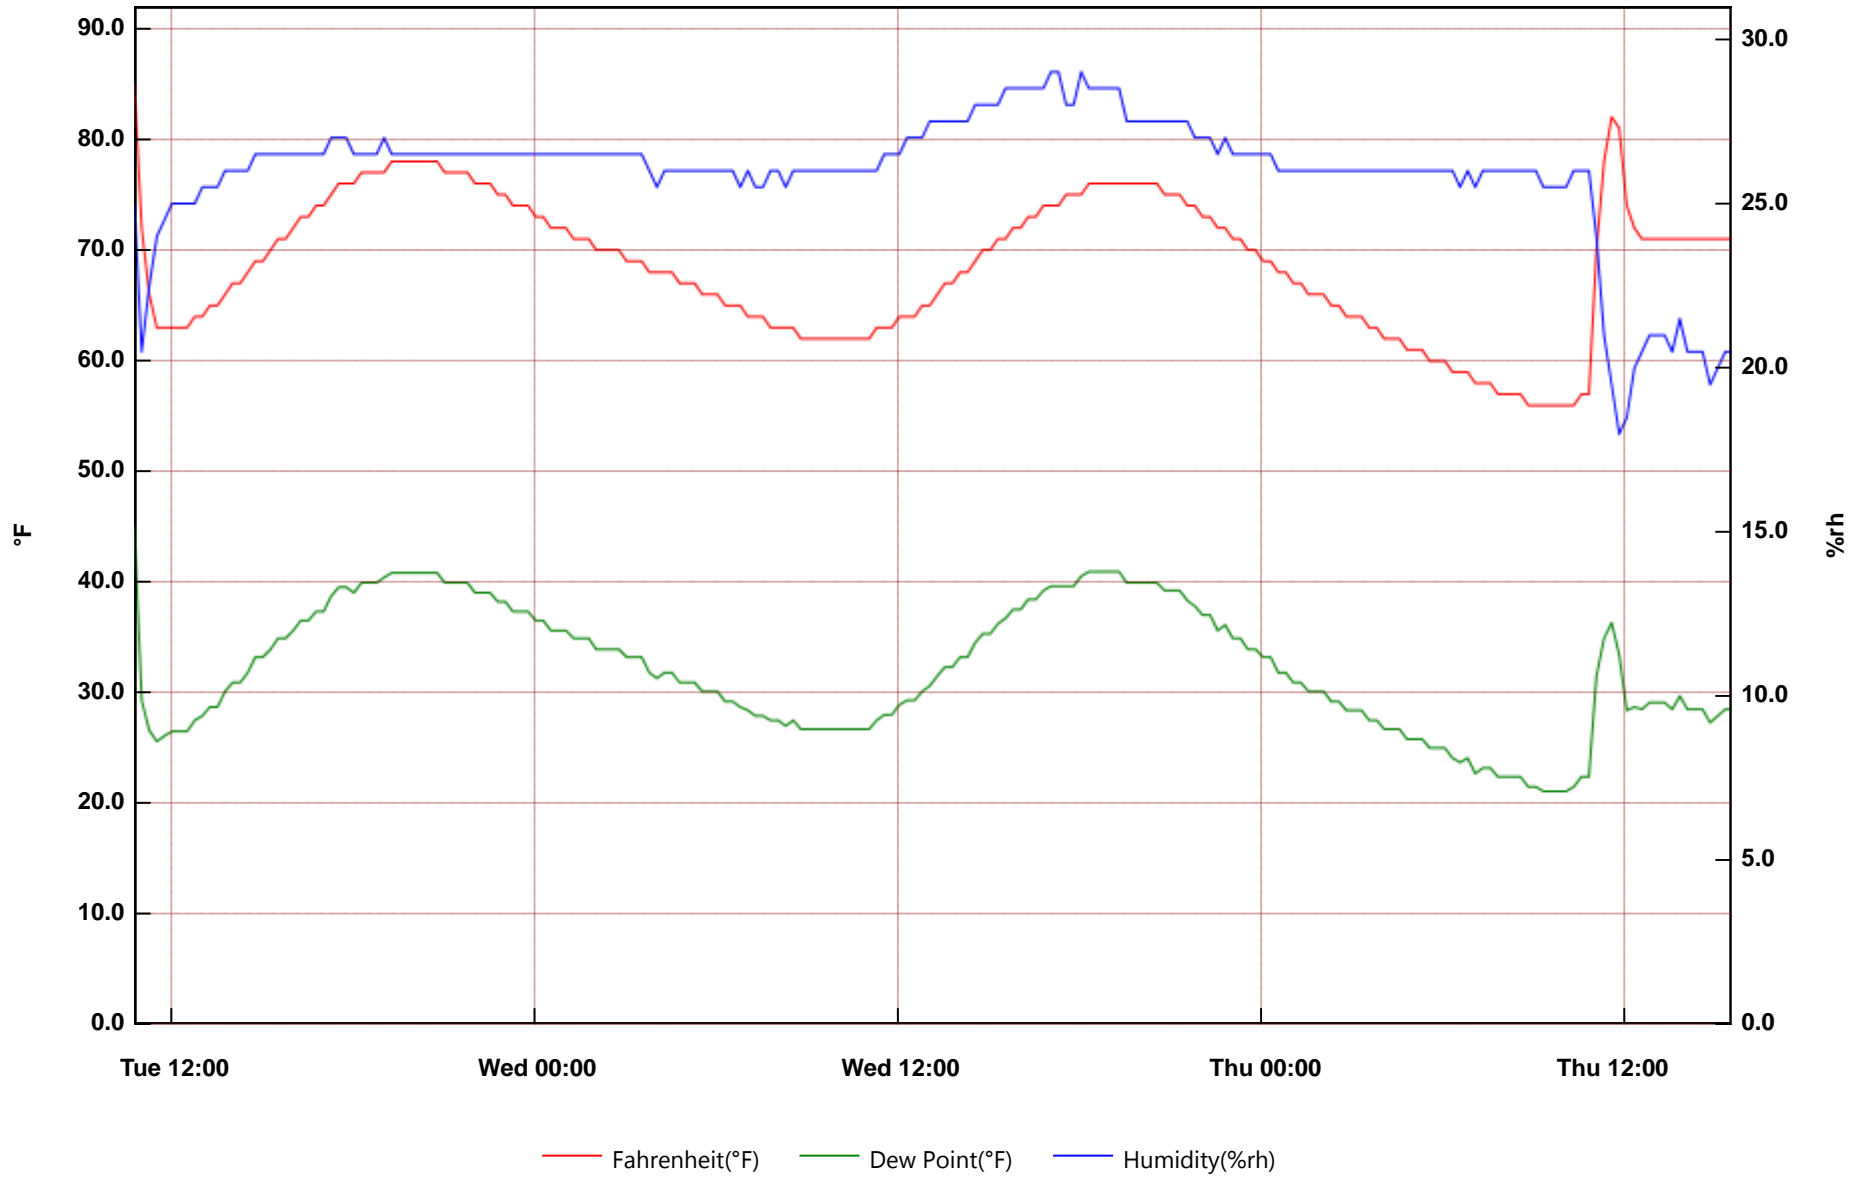

OSB RM 140

From: Tuesday, April 08, 2014 10:47:12 AM - To: Thursday, April 10, 2014 3:32:12 PM