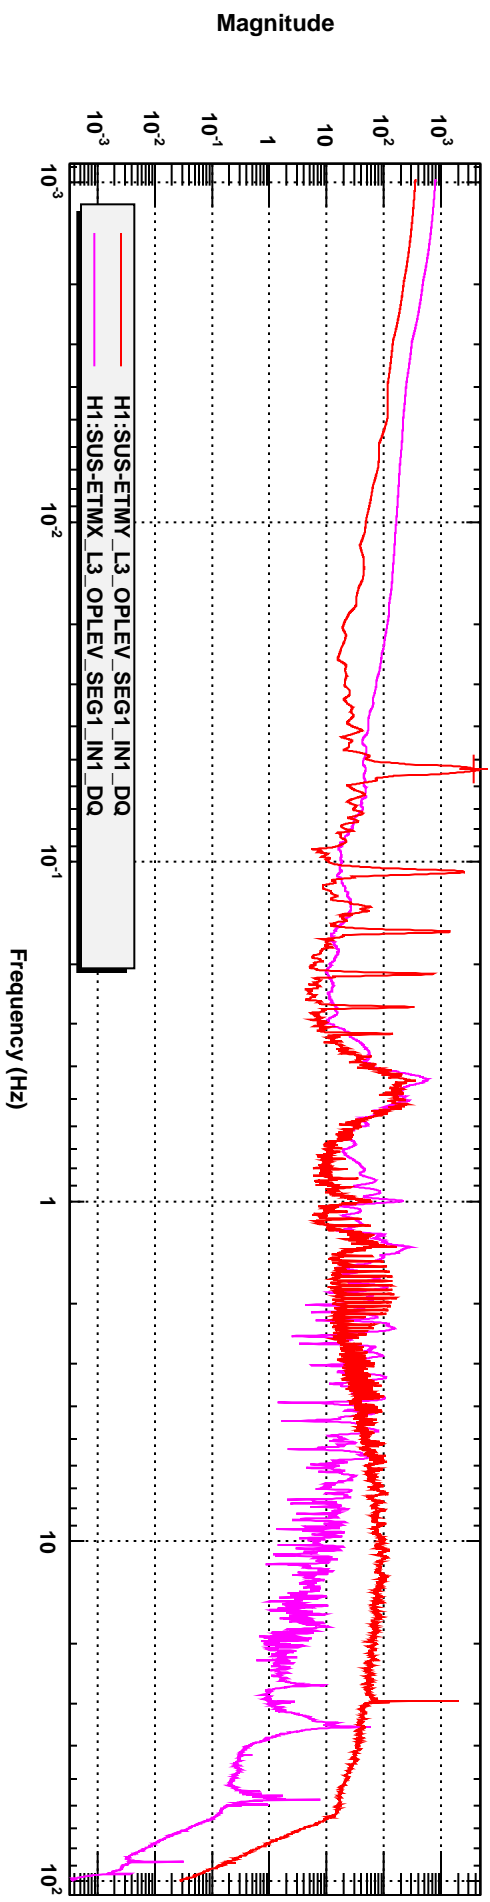

Power spectrum

T0=15/04/2014 17:45:02

Avg=9

BW=0.00146472

Power Spectrum

T0=15/04/2014 17:45:02

Avg=9/Bin=10L

BW=0.00146472