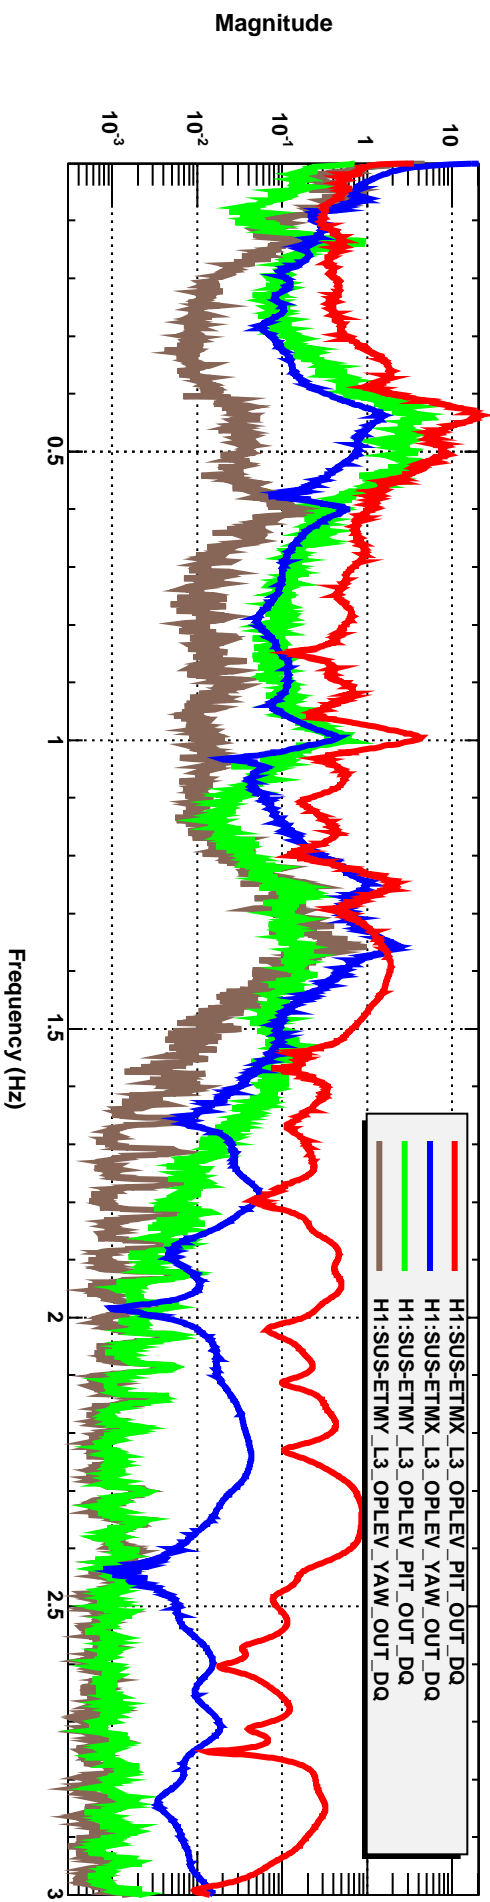

Power spectrum

T0=15/04/2014 17:45:02

Avg=9

BW=0.00146472

Power Spectrum

T0=15/04/2014 17:45:02

Avg=9/Bin=10L

BW=0.00146472