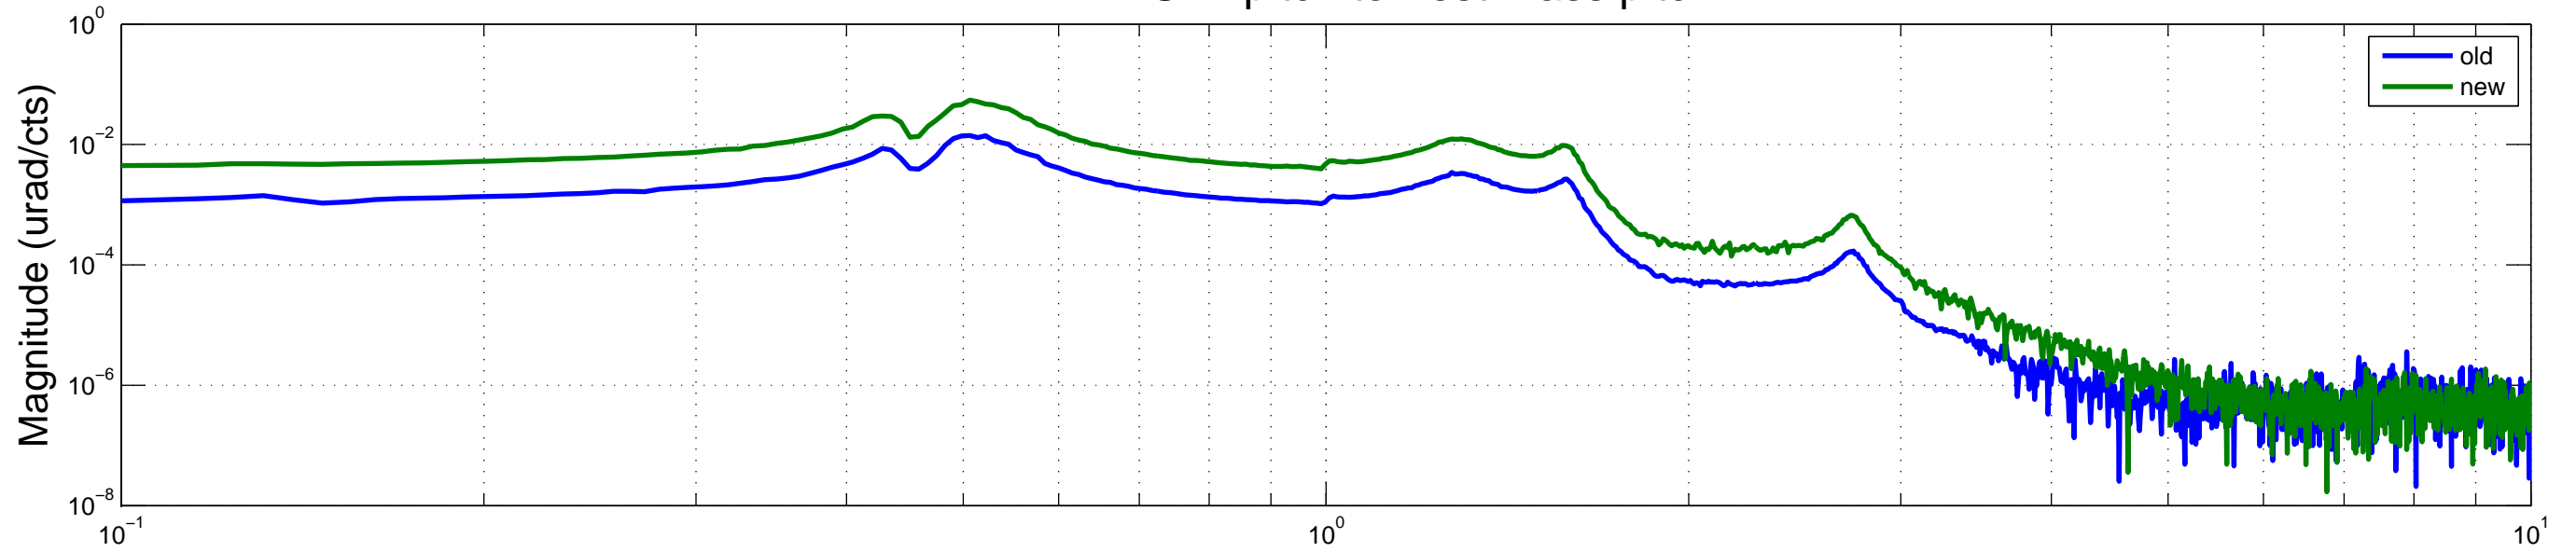

TF ETMX UIM pitch to Test Mass pitch

Ratio Old/New