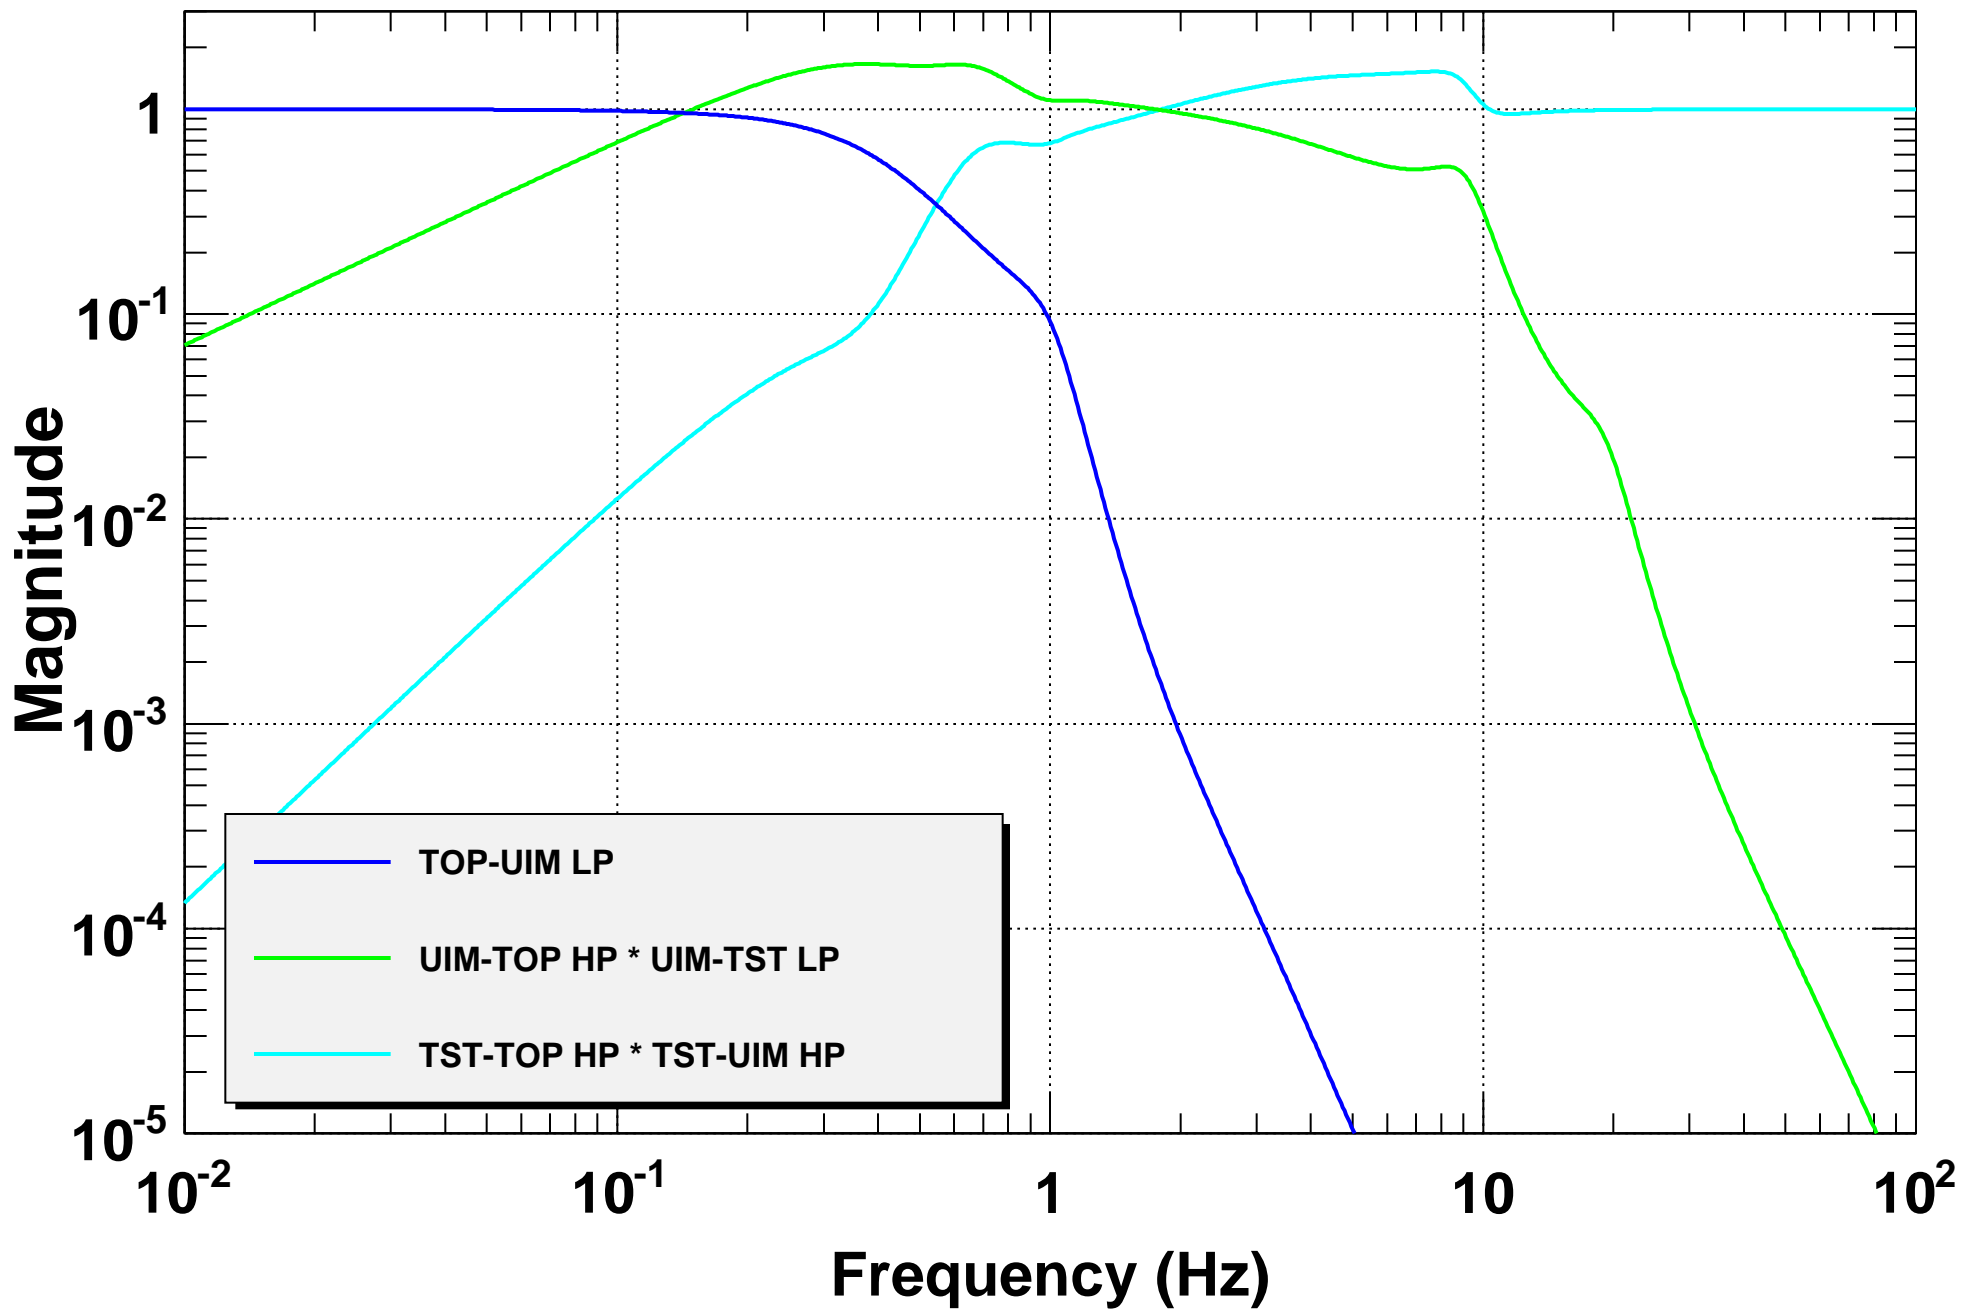

H1 ETMX ALS DIFF Distribution Filters -- May 8 2014 Total Compliment

*T0=08/05/2014 22:41:41

H1SUSETMX.txt