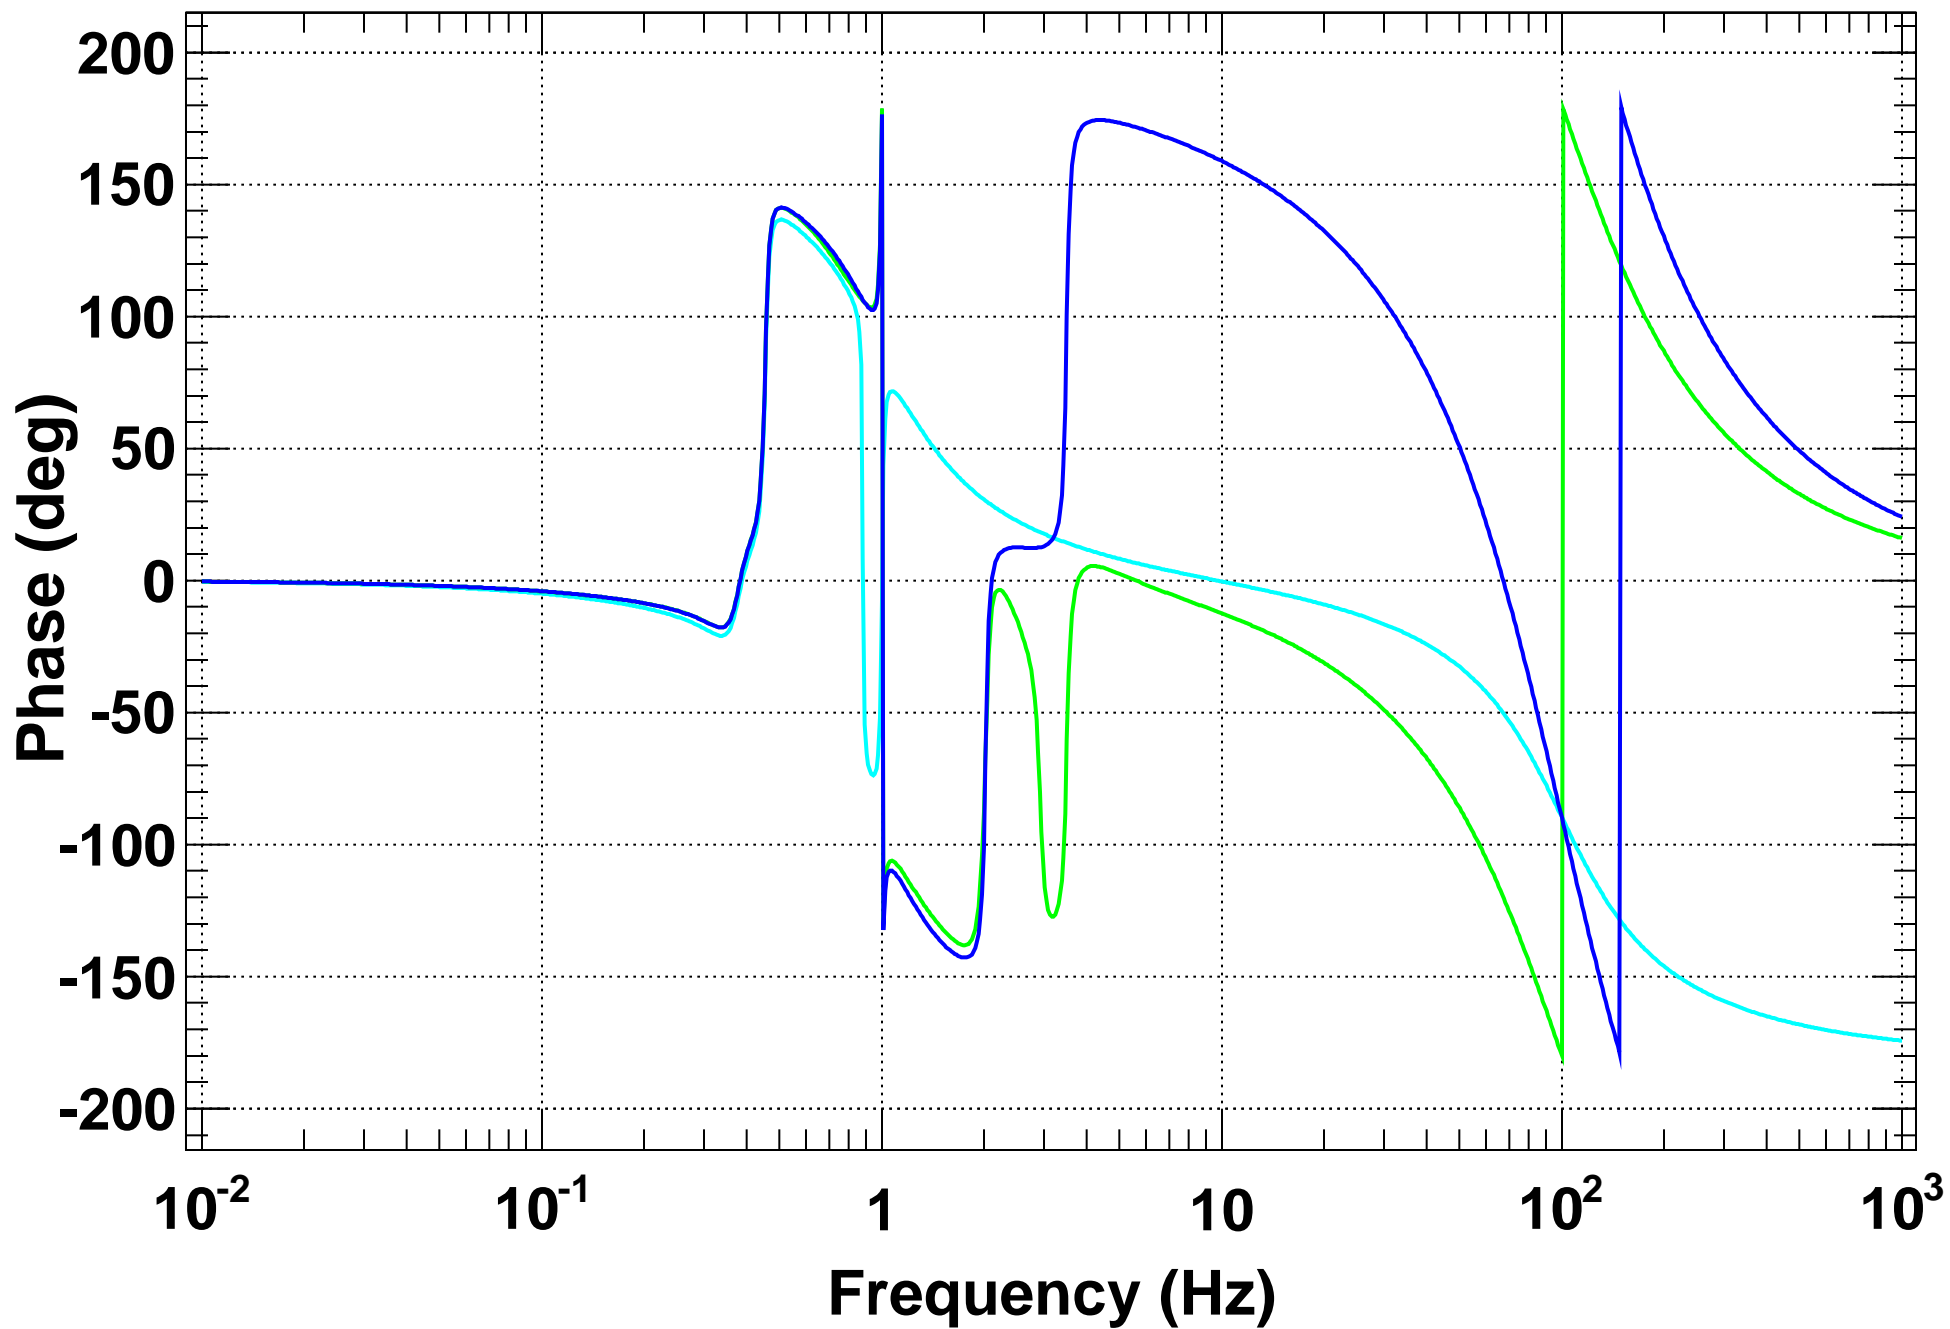

H1 ETMX ALS DIFF Plant Inversion Filters -- May 8 2014 Total

*T0=09/05/2014 00:13:16

H1SUSETMX.txt

*T0=09/05/2014 00:13:16

H1SUSETMX.txt