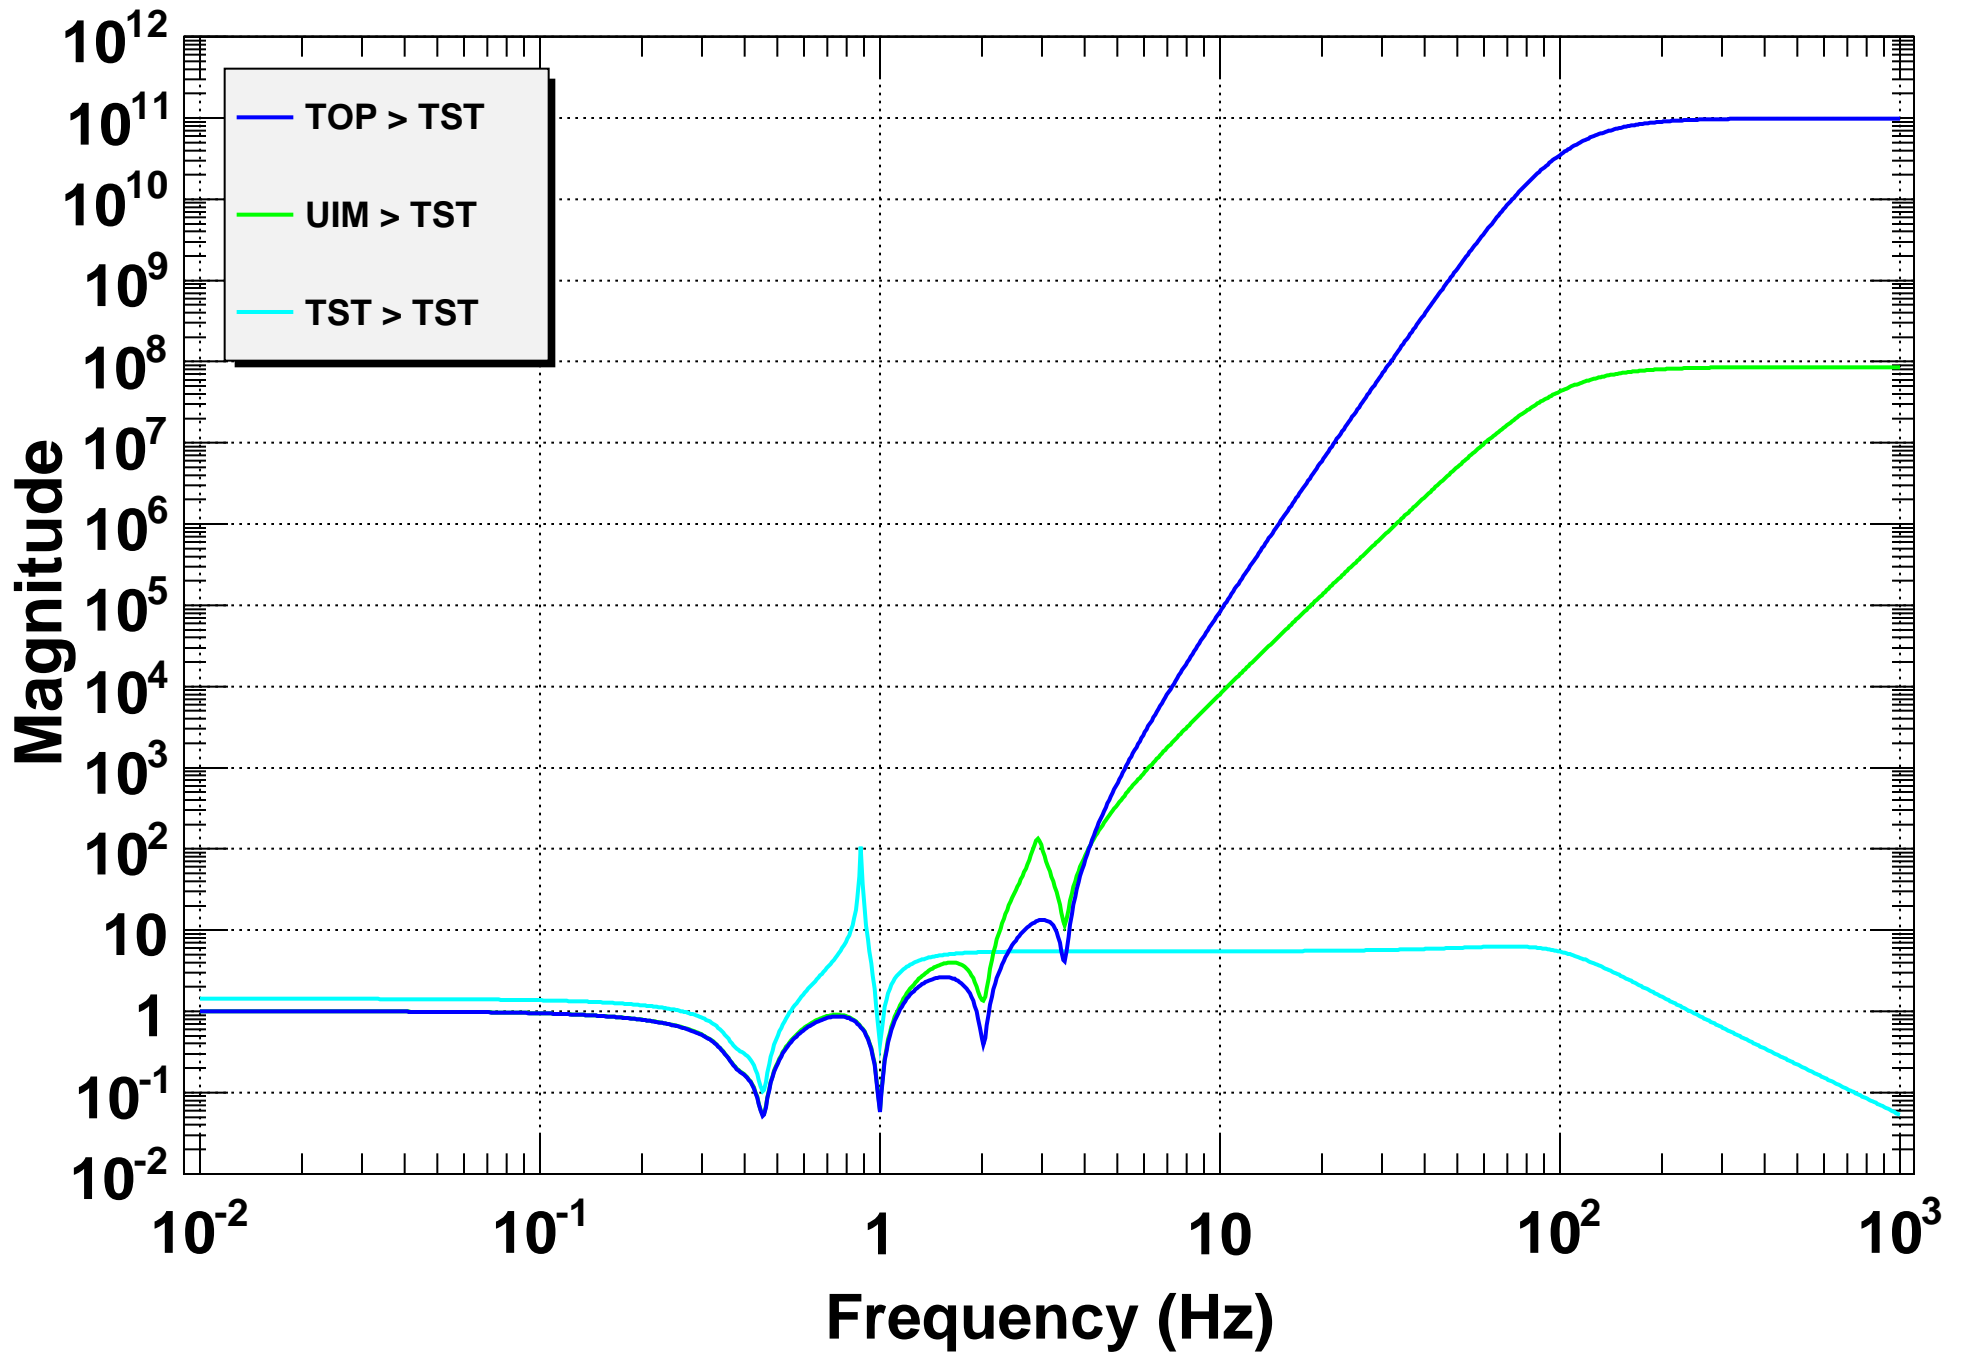

H1 ETMX ALS DIFF Plant Inversion Filters -- May 8 2014 Total

*T0=09/05/2014 00:13:16

H1SUSETMX.txt

*T0=09/05/2014 00:13:16

H1SUSETMX.txt