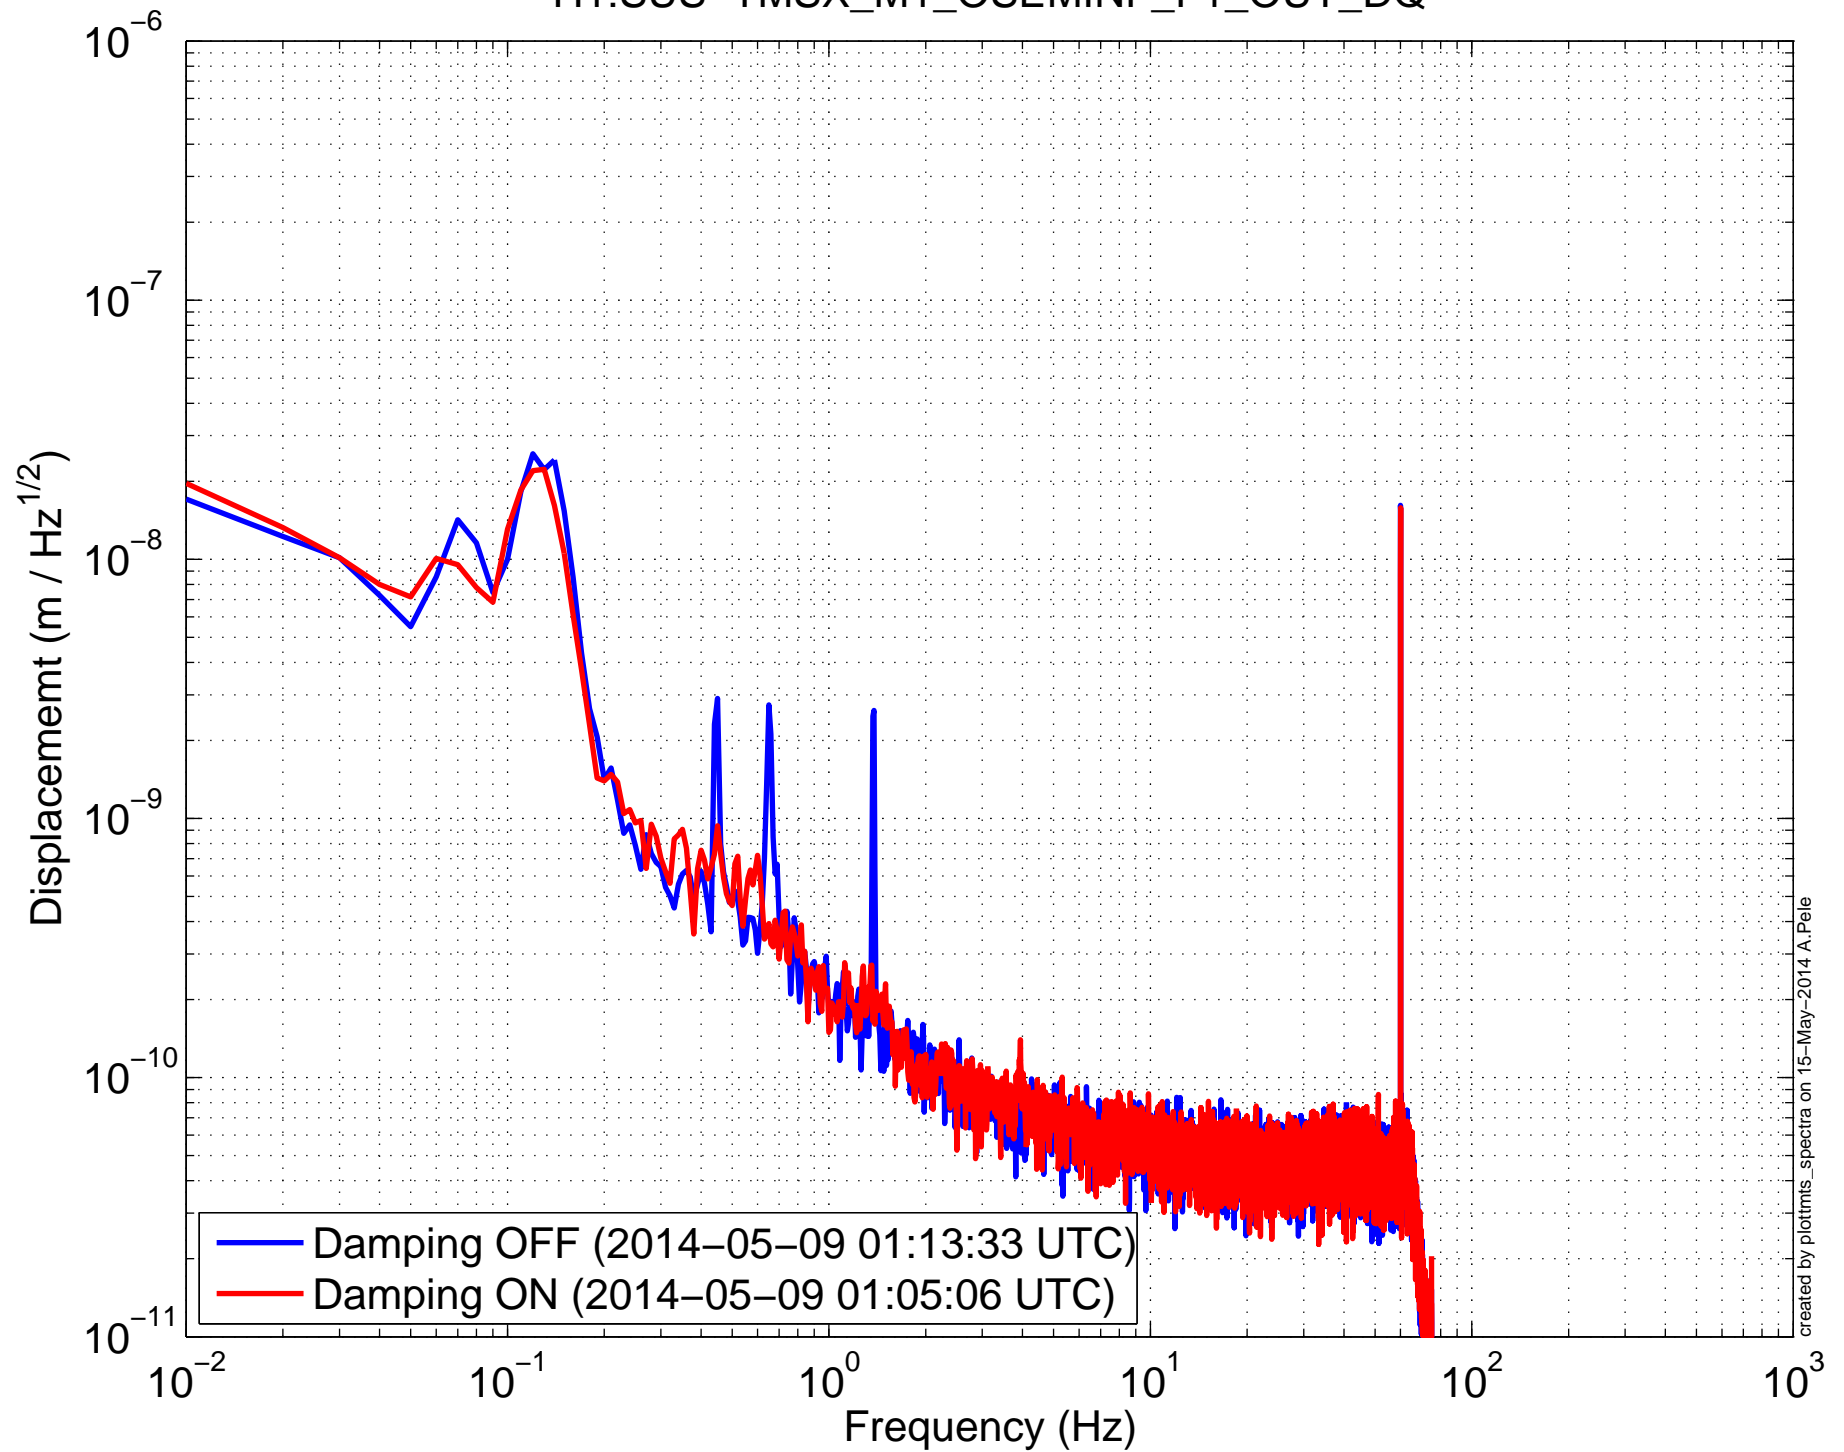

H1SUSTMSX (TMTS) Amplitude Spectral Density H1:SUS-TMSX_M1_OSEMINF_F1_OUT_DQ

H1SUSTMSX (TMTS) Amplitude Spectral Density H1:SUS-TMSX_M1_OSEMINF_F2_OUT_DQ

H1SUSTMSX (TMTS) Amplitude Spectral Density H1:SUS-TMSX_M1_OSEMINF_F3_OUT_DQ

H1SUSTMSX (TMTS) Amplitude Spectral Density H1:SUS-TMSX_M1_OSEMINF_LF_OUT_DQ

H1SUSTMSX (TMTS) Amplitude Spectral Density H1:SUS-TMSX_M1_OSEMINF_RT_OUT_DQ

H1SUSTMSX (TMTS) Amplitude Spectral Density H1:SUS-TMSX_M1_OSEMINF_SD_OUT_DQ

H1SUSTMSX (TMTS) Amplitude Spectral Density H1:SUS-TMSX_M1_DAMP_L_IN1_DQ

H1SUSTMSX (TMTS) Amplitude Spectral Density H1:SUS-TMSX_M1_DAMP_T_IN1_DQ

H1SUSTMSX (TMTS) Amplitude Spectral Density
H1:SUS-TMSX_M1_DAMP_V_IN1_DQ