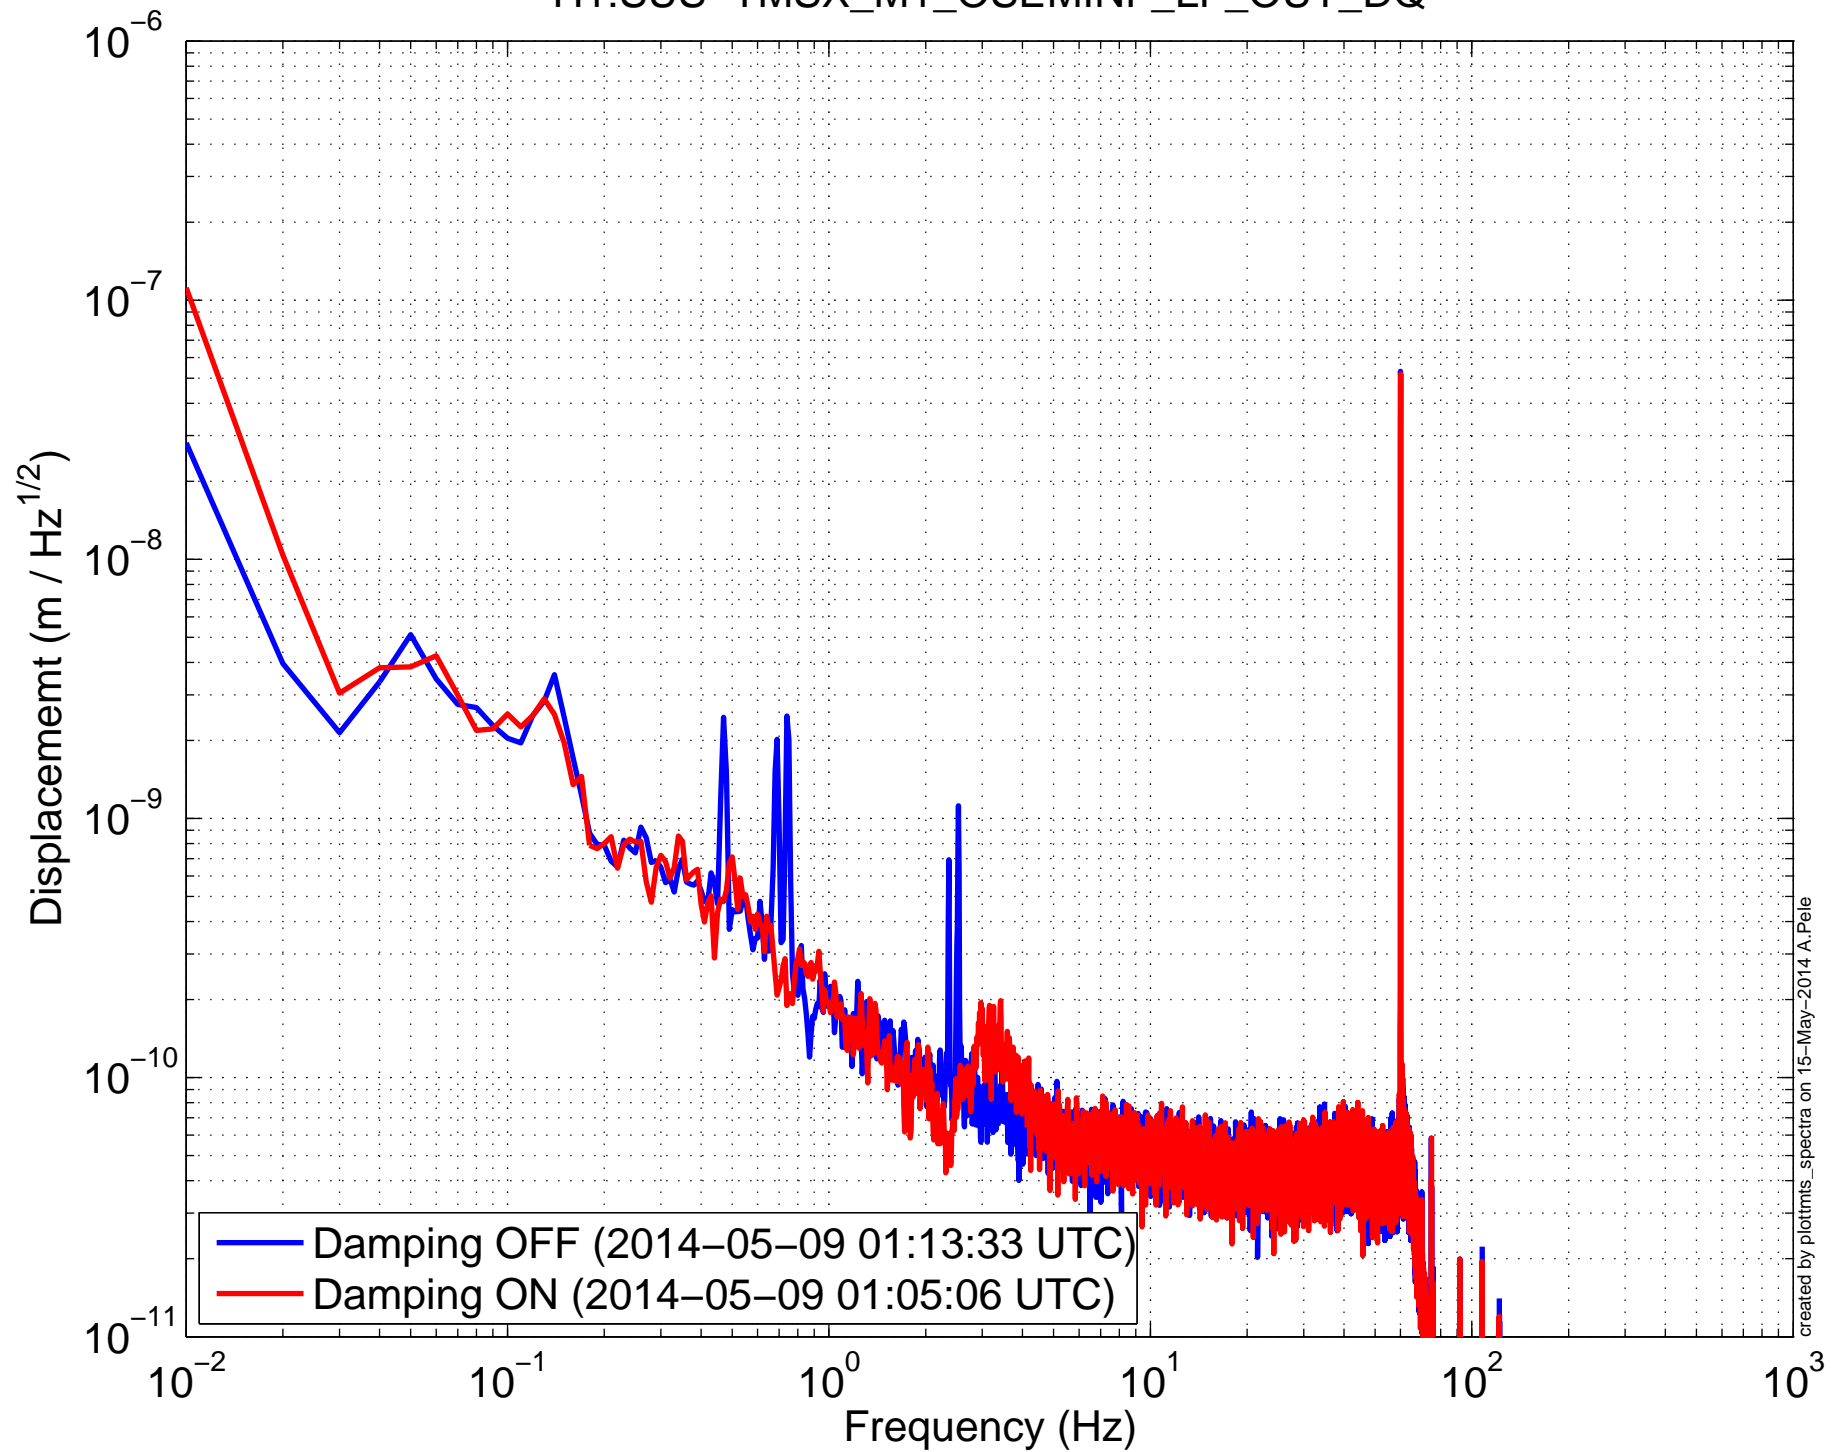

H1SUSTMSX (TMTS) Amplitude Spectral Density H1:SUS-TMSX_M1_OSEMINF_F1_OUT_DQ

H1SUSTMSX (TMTS) Amplitude Spectral Density H1:SUS-TMSX_M1_OSEMINF_F2_OUT_DQ

H1SUSTMSX (TMTS) Amplitude Spectral Density H1:SUS-TMSX_M1_OSEMINF_F3_OUT_DQ

H1SUSTMSX (TMTS) Amplitude Spectral Density H1:SUS-TMSX_M1_OSEMINF_LF_OUT_DQ

H1SUSTMSX (TMTS) Amplitude Spectral Density H1:SUS-TMSX_M1_OSEMINF_RT_OUT_DQ

H1SUSTMSX (TMTS) Amplitude Spectral Density H1:SUS-TMSX_M1_OSEMINF_SD_OUT_DQ

H1SUSTMSX (TMTS) Amplitude Spectral Density H1:SUS-TMSX_M1_DAMP_L_IN1_DQ

H1SUSTMSX (TMTS) Amplitude Spectral Density H1:SUS-TMSX_M1_DAMP_T_IN1_DQ

H1SUSTMSX (TMTS) Amplitude Spectral Density
H1:SUS-TMSX_M1_DAMP_V_IN1_DQ