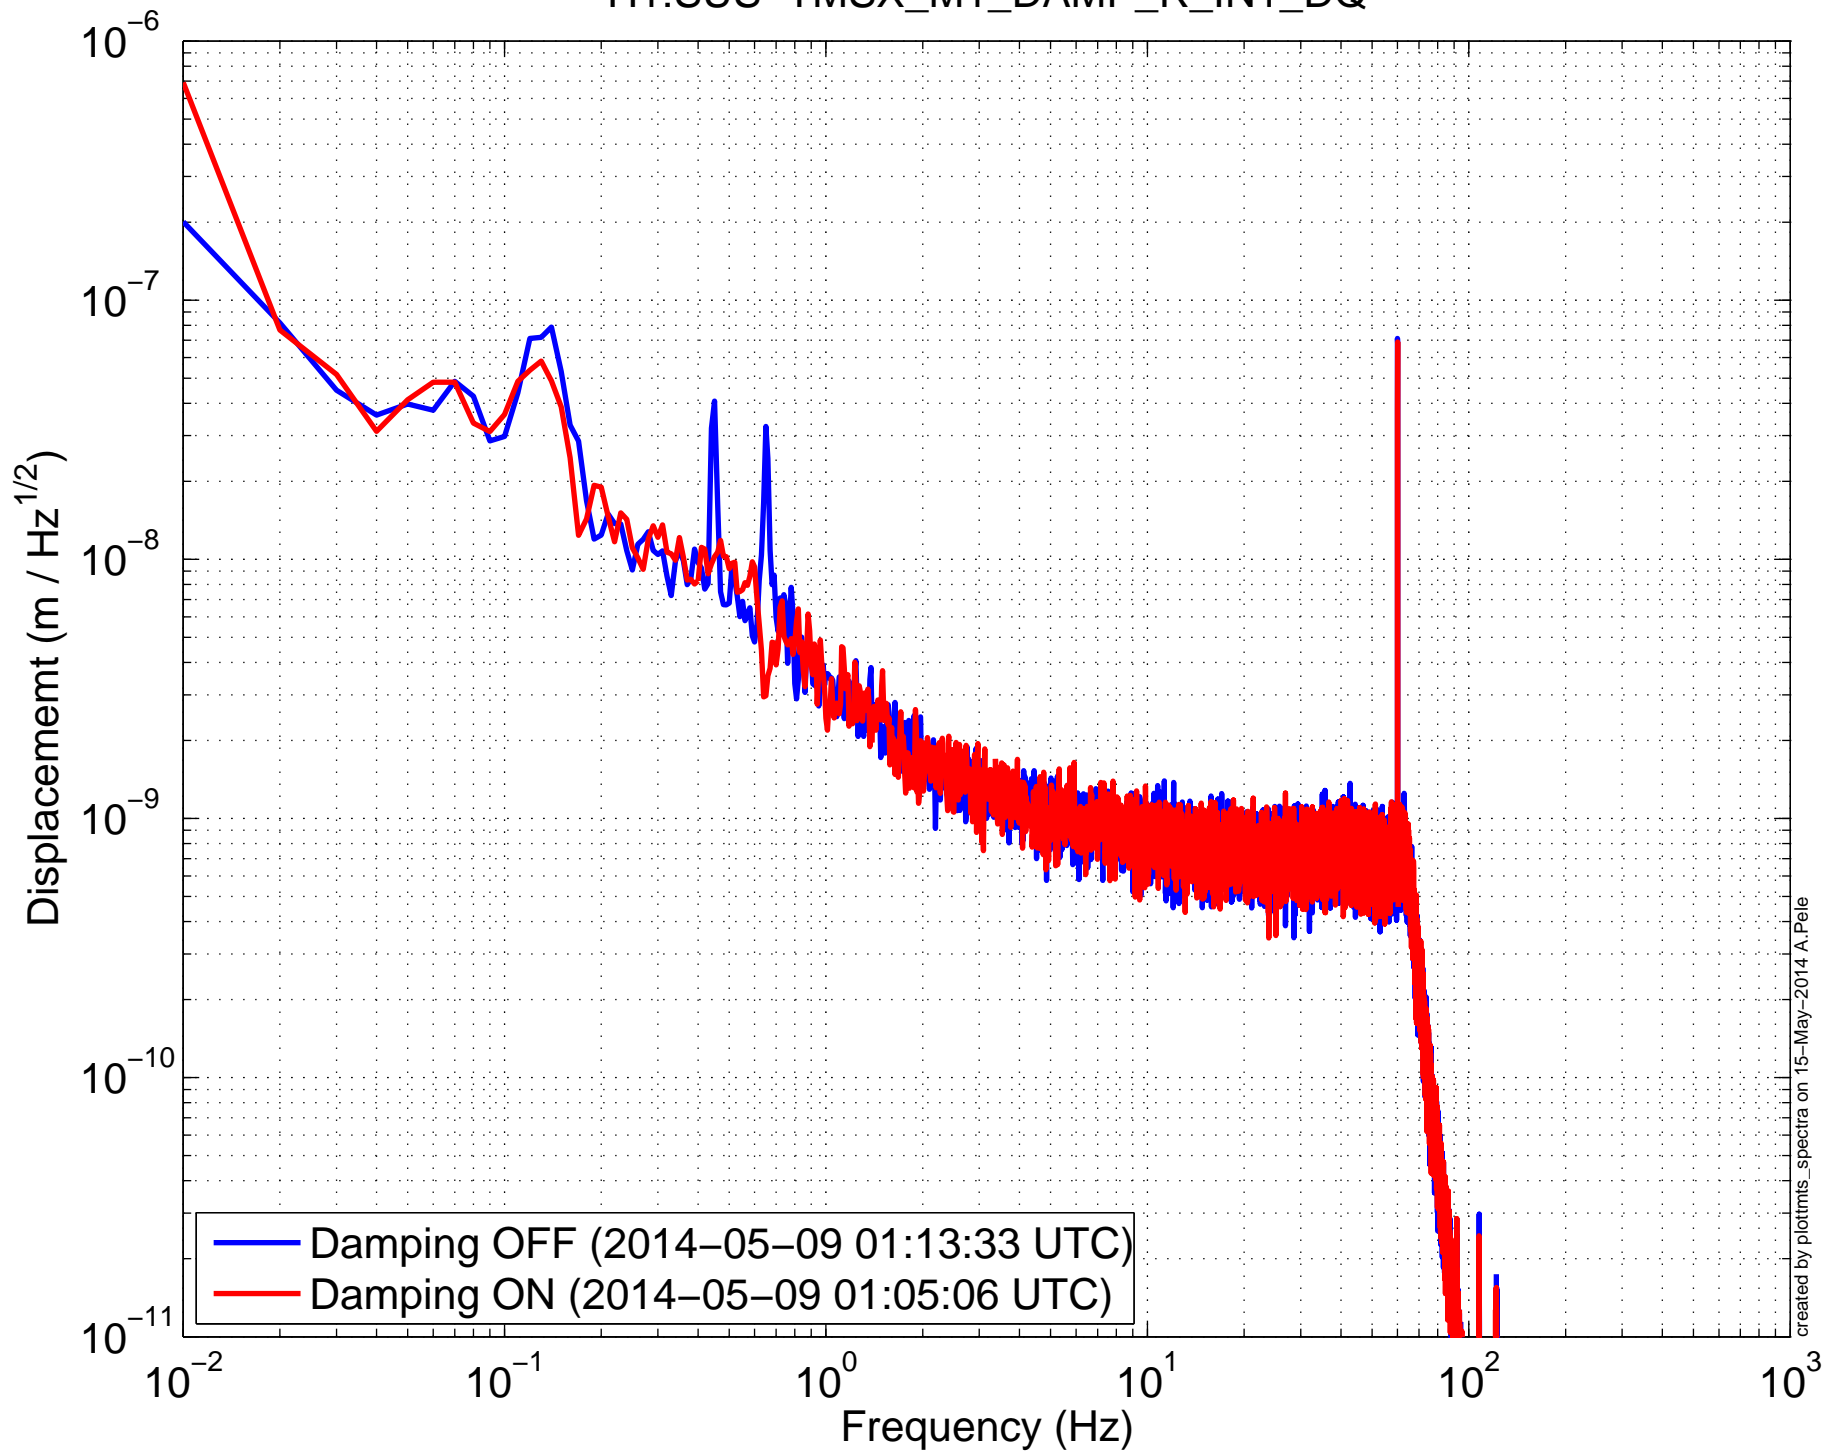

H1SUSTMSX (TMTS) Amplitude Spectral Density
H1:SUS-TMSX_M1_DAMP_R_IN1_DQ