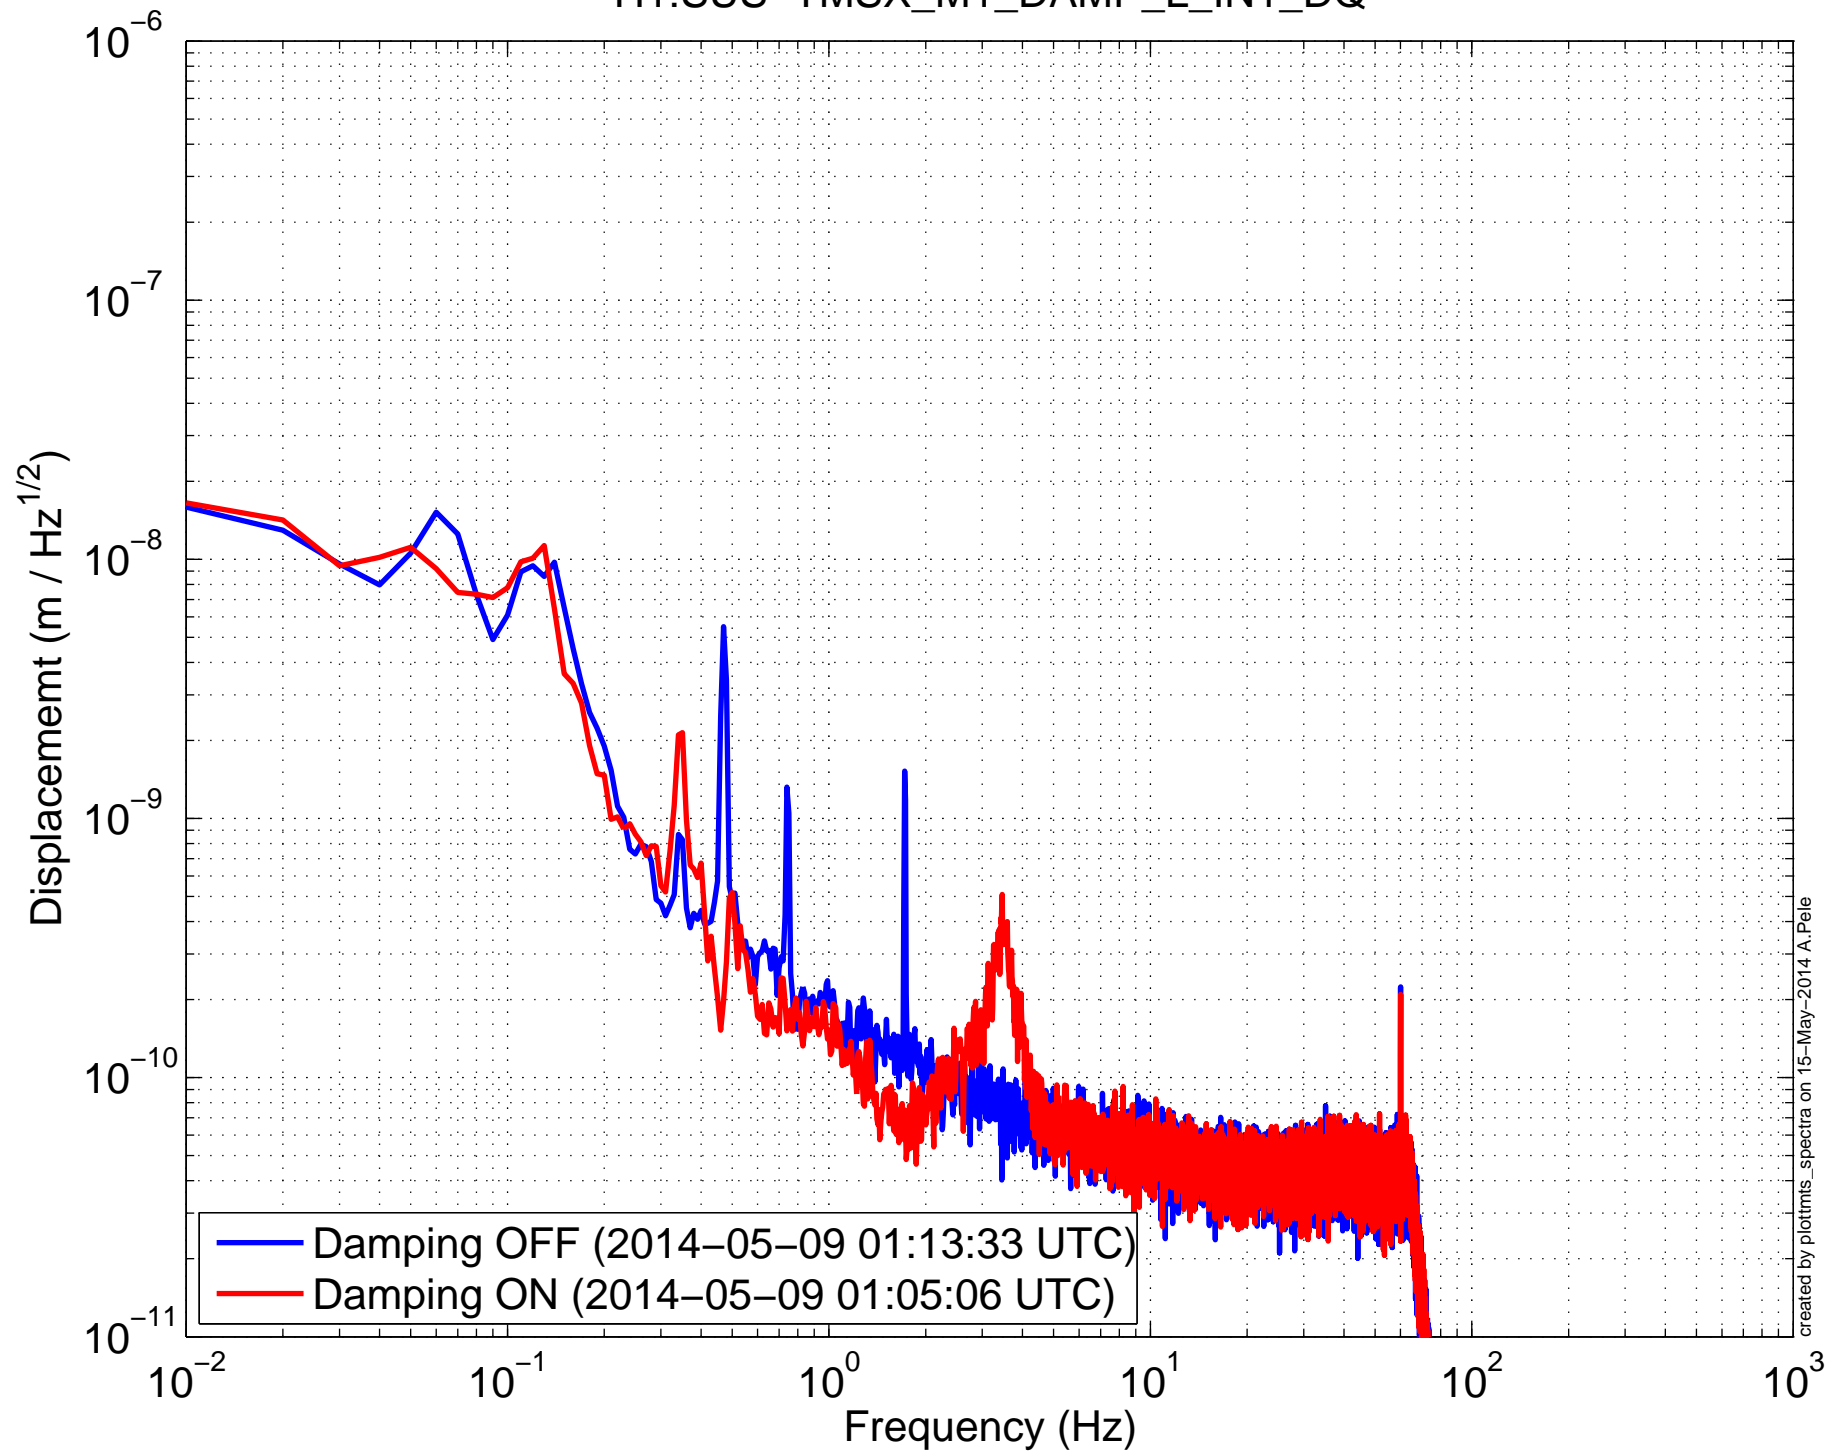

H1SUSTMSX (TMTS) Amplitude Spectral Density H1:SUS-TMSX_M1_OSEMINF_LF_OUT_DQ

H1SUSTMSX (TMTS) Amplitude Spectral Density H1:SUS-TMSX_M1_OSEMINF_RT_OUT_DQ

H1SUSTMSX (TMTS) Amplitude Spectral Density H1:SUS-TMSX_M1_OSEMINF_SD_OUT_DQ

H1SUSTMSX (TMTS) Amplitude Spectral Density H1:SUS-TMSX_M1_DAMP_L_IN1_DQ

H1SUSTMSX (TMTS) Amplitude Spectral Density H1:SUS-TMSX_M1_DAMP_T_IN1_DQ

H1SUSTMSX (TMTS) Amplitude Spectral Density
H1:SUS-TMSX_M1_DAMP_V_IN1_DQ