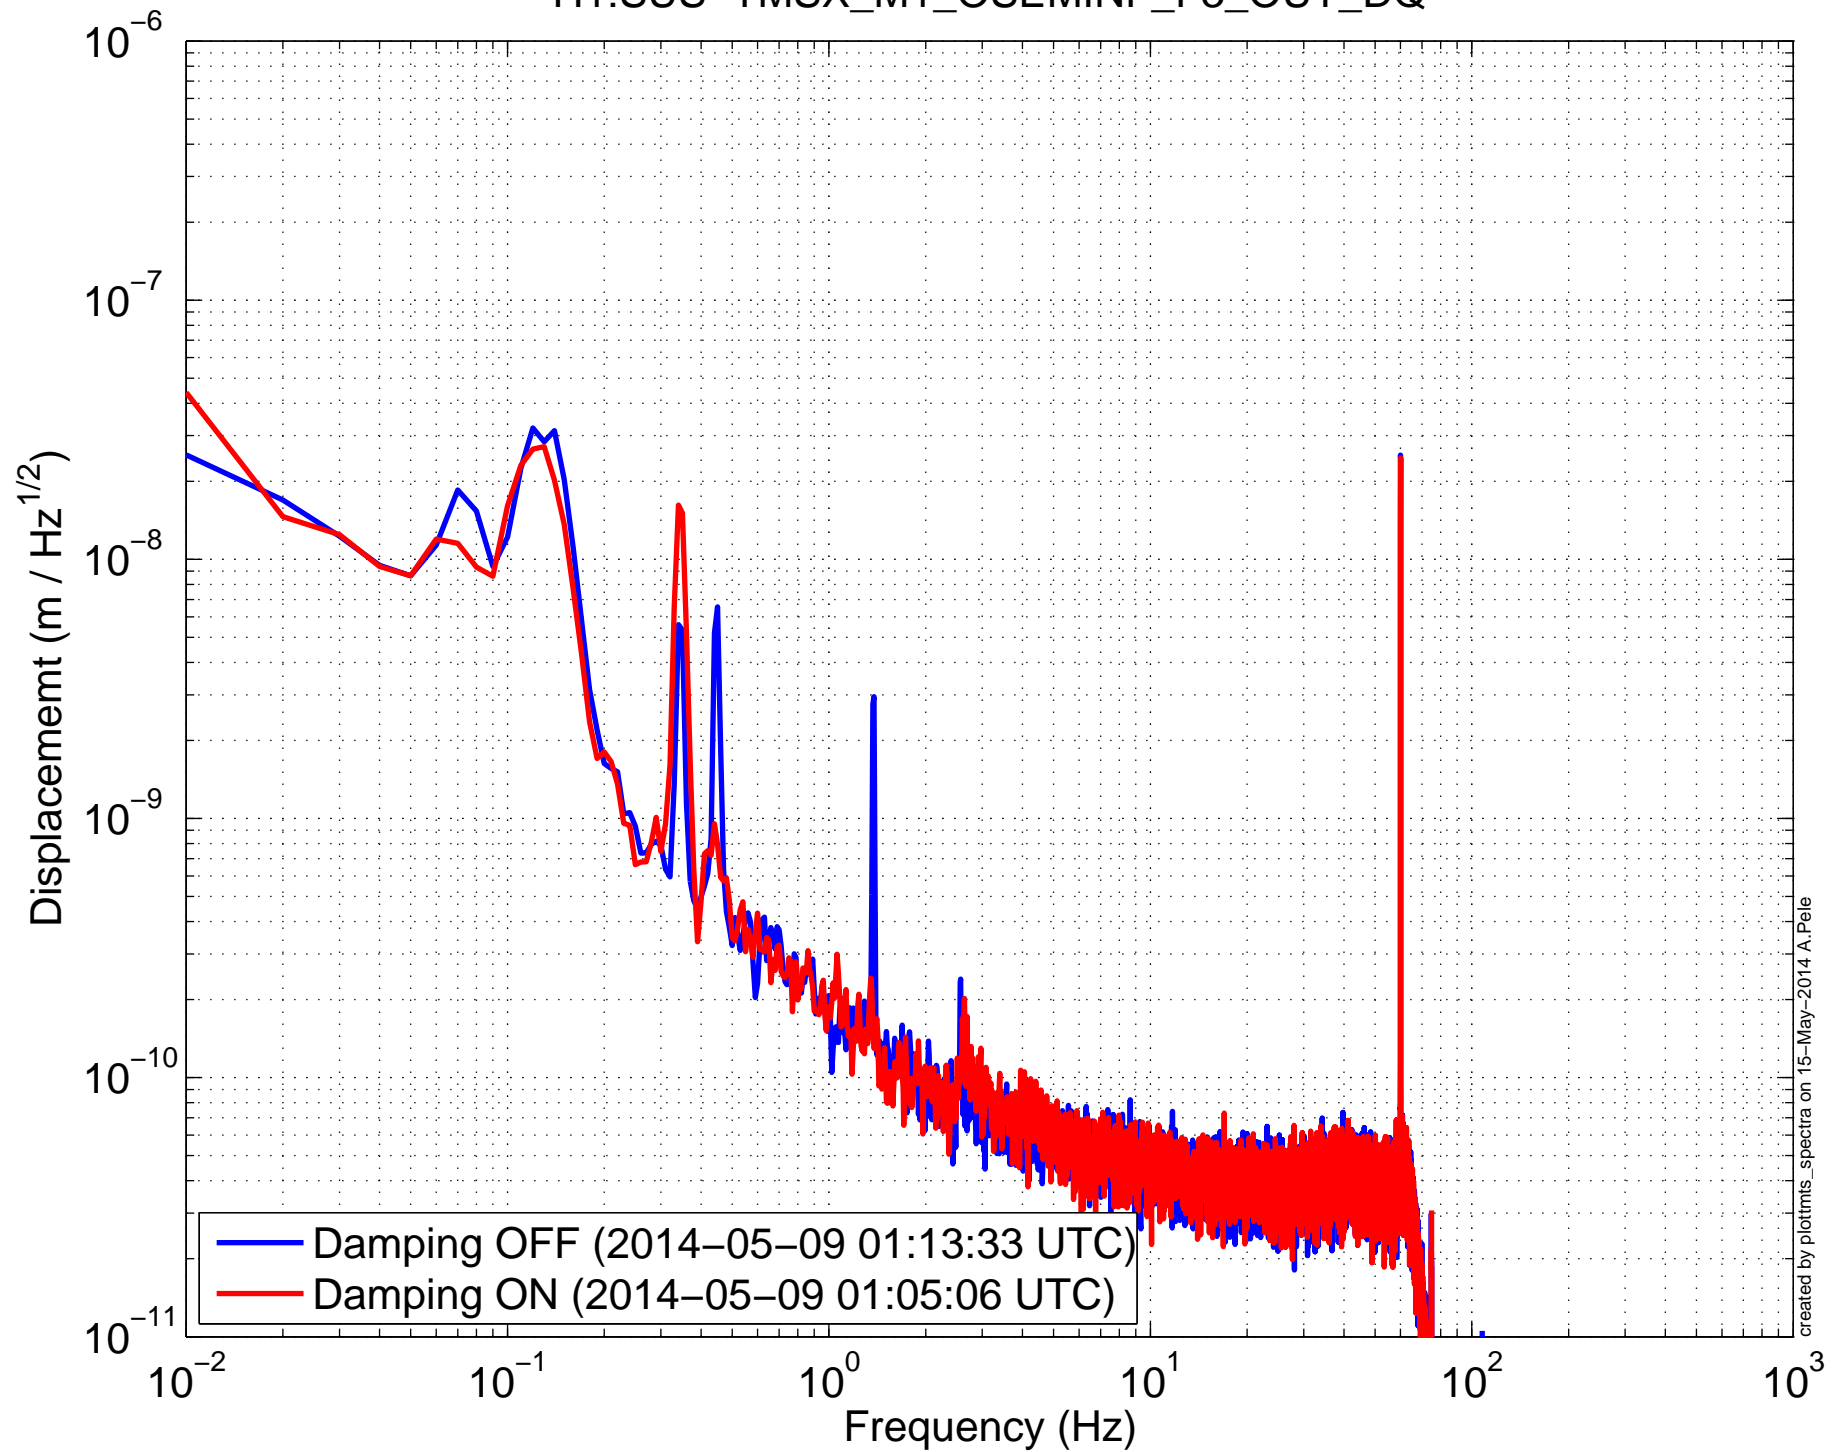

H1SUSTMSX (TMTS) Amplitude Spectral Density H1:SUS-TMSX_M1_OSEMINF_F1_OUT_DQ

H1SUSTMSX (TMTS) Amplitude Spectral Density H1:SUS-TMSX_M1_OSEMINF_F2_OUT_DQ

H1SUSTMSX (TMTS) Amplitude Spectral Density H1:SUS-TMSX_M1_OSEMINF_F3_OUT_DQ

H1SUSTMSX (TMTS) Amplitude Spectral Density H1:SUS-TMSX_M1_OSEMINF_LF_OUT_DQ

H1SUSTMSX (TMTS) Amplitude Spectral Density H1:SUS-TMSX_M1_OSEMINF_RT_OUT_DQ

H1SUSTMSX (TMTS) Amplitude Spectral Density H1:SUS-TMSX_M1_OSEMINF_SD_OUT_DQ

H1SUSTMSX (TMTS) Amplitude Spectral Density H1:SUS-TMSX_M1_DAMP_L_IN1_DQ

H1SUSTMSX (TMTS) Amplitude Spectral Density H1:SUS-TMSX_M1_DAMP_T_IN1_DQ

H1SUSTMSX (TMTS) Amplitude Spectral Density
H1:SUS-TMSX_M1_DAMP_V_IN1_DQ