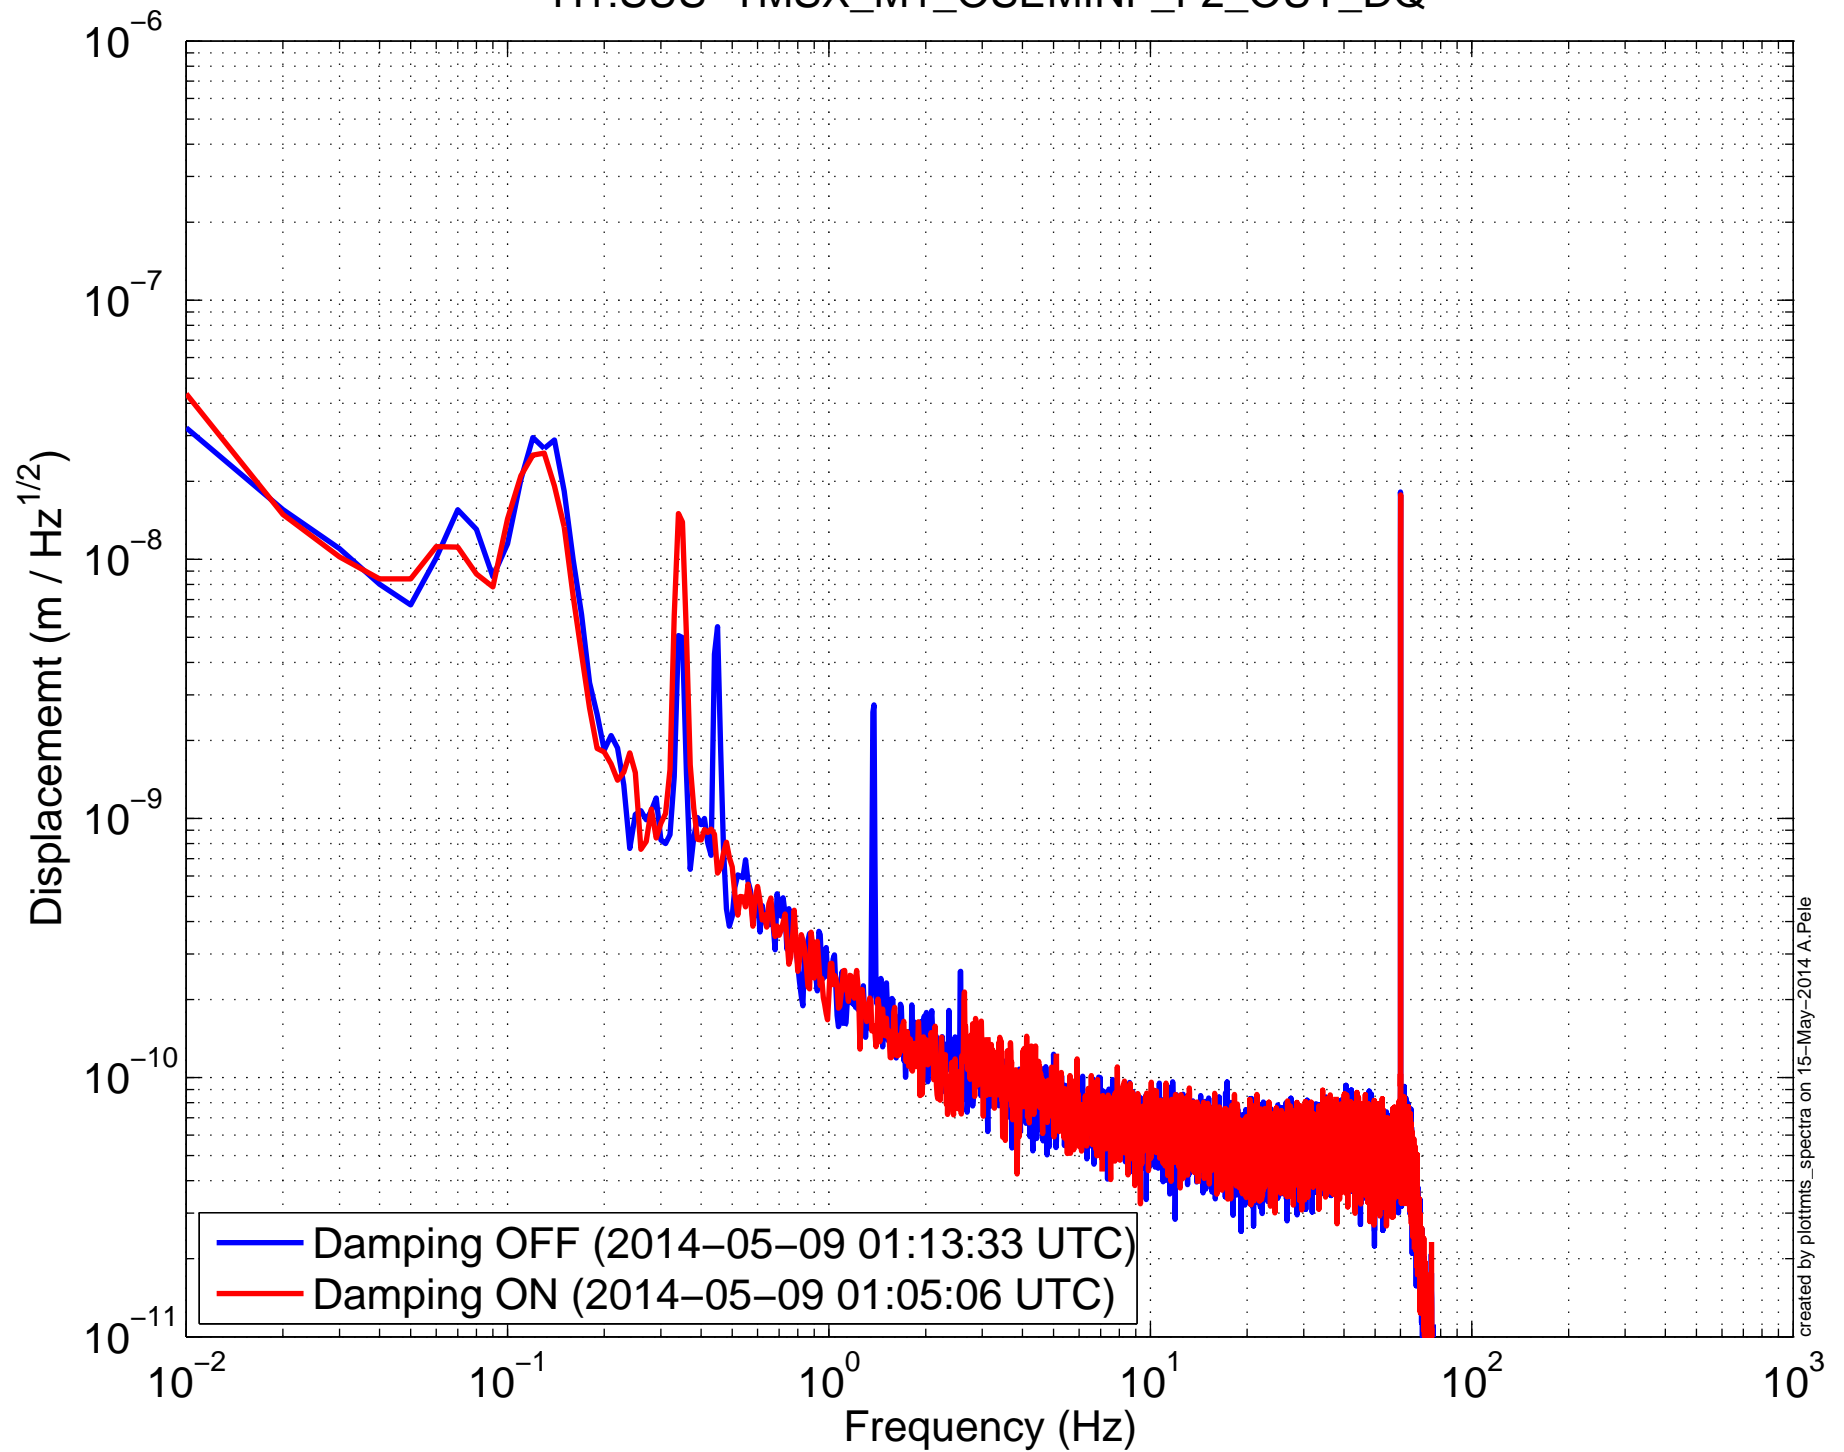

H1SUSTMSX (TMTS) Amplitude Spectral Density H1:SUS-TMSX_M1_OSEMINF_F1_OUT_DQ

H1SUSTMSX (TMTS) Amplitude Spectral Density H1:SUS-TMSX_M1_OSEMINF_F2_OUT_DQ

H1SUSTMSX (TMTS) Amplitude Spectral Density H1:SUS-TMSX_M1_OSEMINF_F3_OUT_DQ

H1SUSTMSX (TMTS) Amplitude Spectral Density H1:SUS-TMSX_M1_OSEMINF_LF_OUT_DQ

H1SUSTMSX (TMTS) Amplitude Spectral Density H1:SUS-TMSX_M1_OSEMINF_RT_OUT_DQ

H1SUSTMSX (TMTS) Amplitude Spectral Density H1:SUS-TMSX_M1_OSEMINF_SD_OUT_DQ

H1SUSTMSX (TMTS) Amplitude Spectral Density H1:SUS-TMSX_M1_DAMP_L_IN1_DQ

H1SUSTMSX (TMTS) Amplitude Spectral Density H1:SUS-TMSX_M1_DAMP_T_IN1_DQ

H1SUSTMSX (TMTS) Amplitude Spectral Density
H1:SUS-TMSX_M1_DAMP_V_IN1_DQ