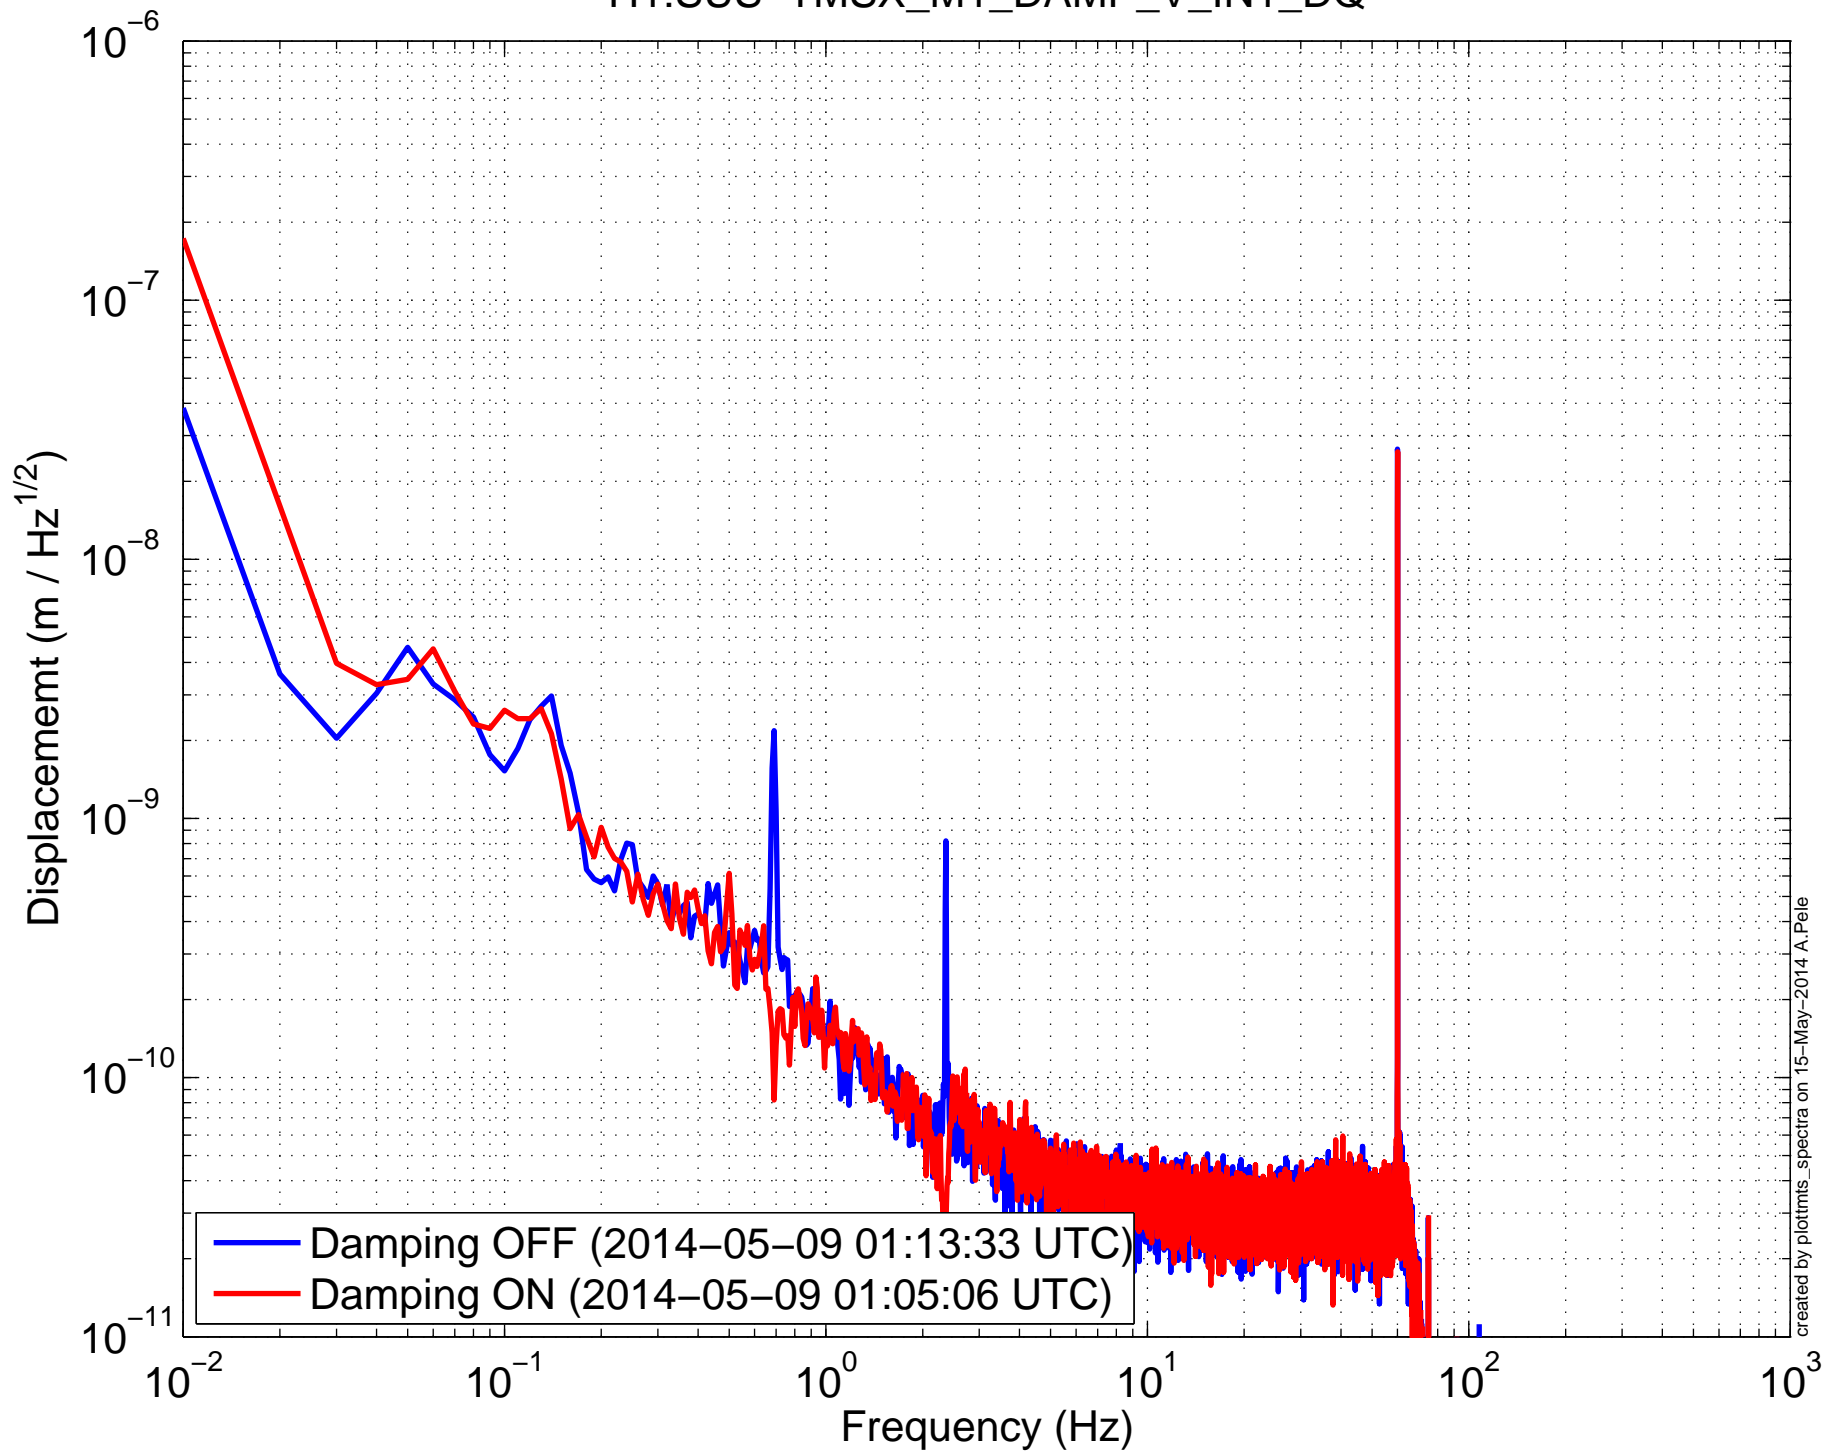

H1SUSTMSX (TMTS) Amplitude Spectral Density H1:SUS-TMSX_M1_OSEMINF_LF_OUT_DQ

H1SUSTMSX (TMTS) Amplitude Spectral Density H1:SUS-TMSX_M1_OSEMINF_RT_OUT_DQ

H1SUSTMSX (TMTS) Amplitude Spectral Density H1:SUS-TMSX_M1_OSEMINF_SD_OUT_DQ

H1SUSTMSX (TMTS) Amplitude Spectral Density H1:SUS-TMSX_M1_DAMP_L_IN1_DQ

H1SUSTMSX (TMTS) Amplitude Spectral Density H1:SUS-TMSX_M1_DAMP_T_IN1_DQ

H1SUSTMSX (TMTS) Amplitude Spectral Density
H1:SUS-TMSX_M1_DAMP_V_IN1_DQ