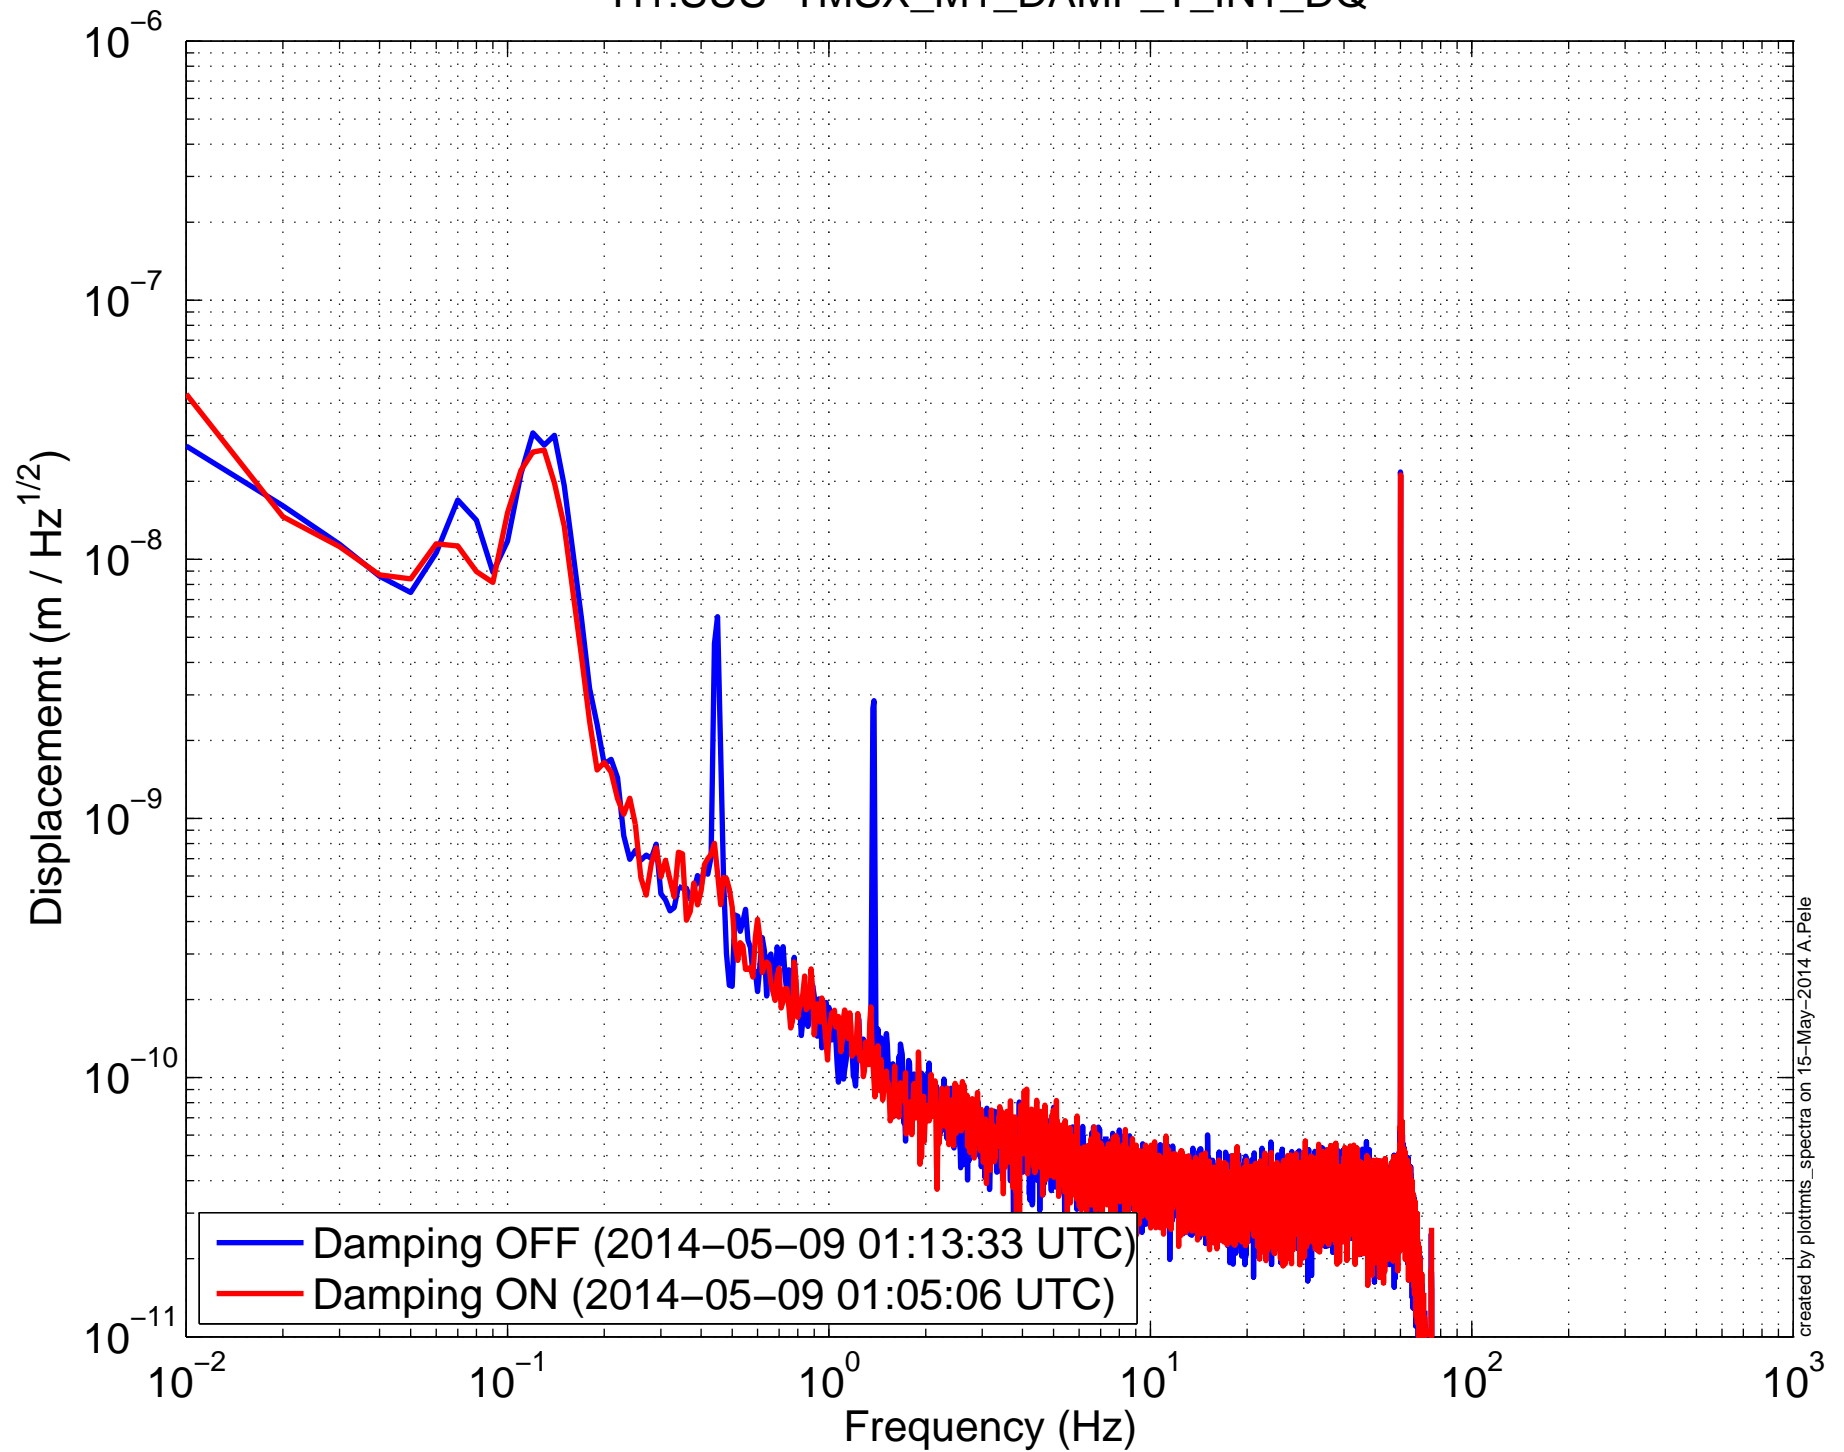

H1SUSTMSX (TMTS) Amplitude Spectral Density H1:SUS-TMSX_M1_OSEMINF_LF_OUT_DQ

H1SUSTMSX (TMTS) Amplitude Spectral Density H1:SUS-TMSX_M1_OSEMINF_RT_OUT_DQ

H1SUSTMSX (TMTS) Amplitude Spectral Density H1:SUS-TMSX_M1_OSEMINF_SD_OUT_DQ

H1SUSTMSX (TMTS) Amplitude Spectral Density H1:SUS-TMSX_M1_DAMP_L_IN1_DQ

H1SUSTMSX (TMTS) Amplitude Spectral Density H1:SUS-TMSX_M1_DAMP_T_IN1_DQ

H1SUSTMSX (TMTS) Amplitude Spectral Density
H1:SUS-TMSX_M1_DAMP_V_IN1_DQ