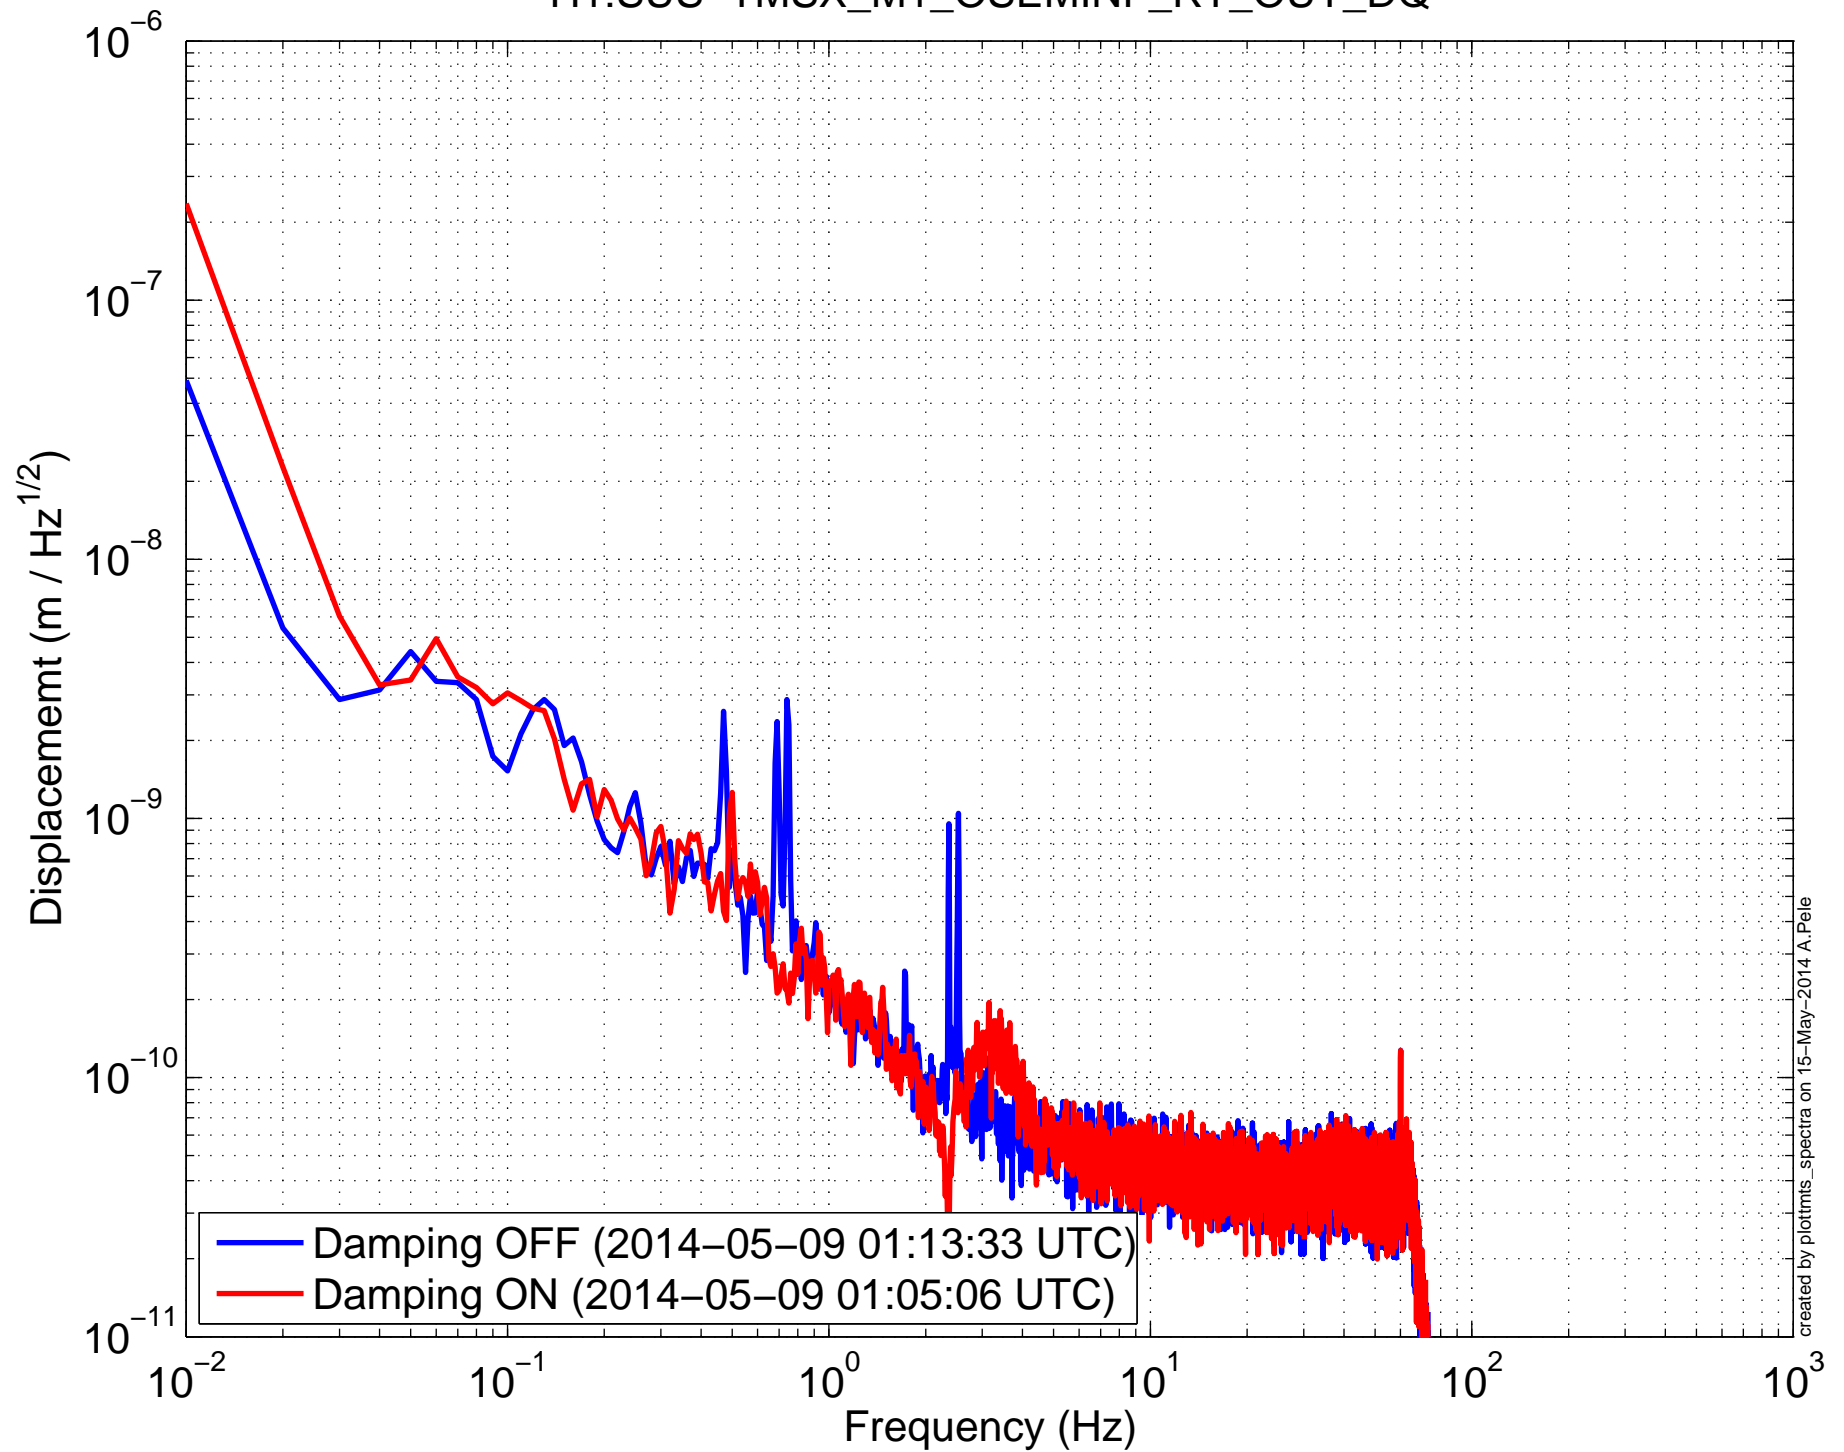

H1SUSTMSX (TMTS) Amplitude Spectral Density H1:SUS-TMSX_M1_OSEMINF_F1_OUT_DQ

H1SUSTMSX (TMTS) Amplitude Spectral Density H1:SUS-TMSX_M1_OSEMINF_F2_OUT_DQ

H1SUSTMSX (TMTS) Amplitude Spectral Density H1:SUS-TMSX_M1_OSEMINF_F3_OUT_DQ

H1SUSTMSX (TMTS) Amplitude Spectral Density H1:SUS-TMSX_M1_OSEMINF_LF_OUT_DQ

H1SUSTMSX (TMTS) Amplitude Spectral Density H1:SUS-TMSX_M1_OSEMINF_RT_OUT_DQ

H1SUSTMSX (TMTS) Amplitude Spectral Density H1:SUS-TMSX_M1_OSEMINF_SD_OUT_DQ

H1SUSTMSX (TMTS) Amplitude Spectral Density H1:SUS-TMSX_M1_DAMP_L_IN1_DQ

H1SUSTMSX (TMTS) Amplitude Spectral Density H1:SUS-TMSX_M1_DAMP_T_IN1_DQ

H1SUSTMSX (TMTS) Amplitude Spectral Density
H1:SUS-TMSX_M1_DAMP_V_IN1_DQ