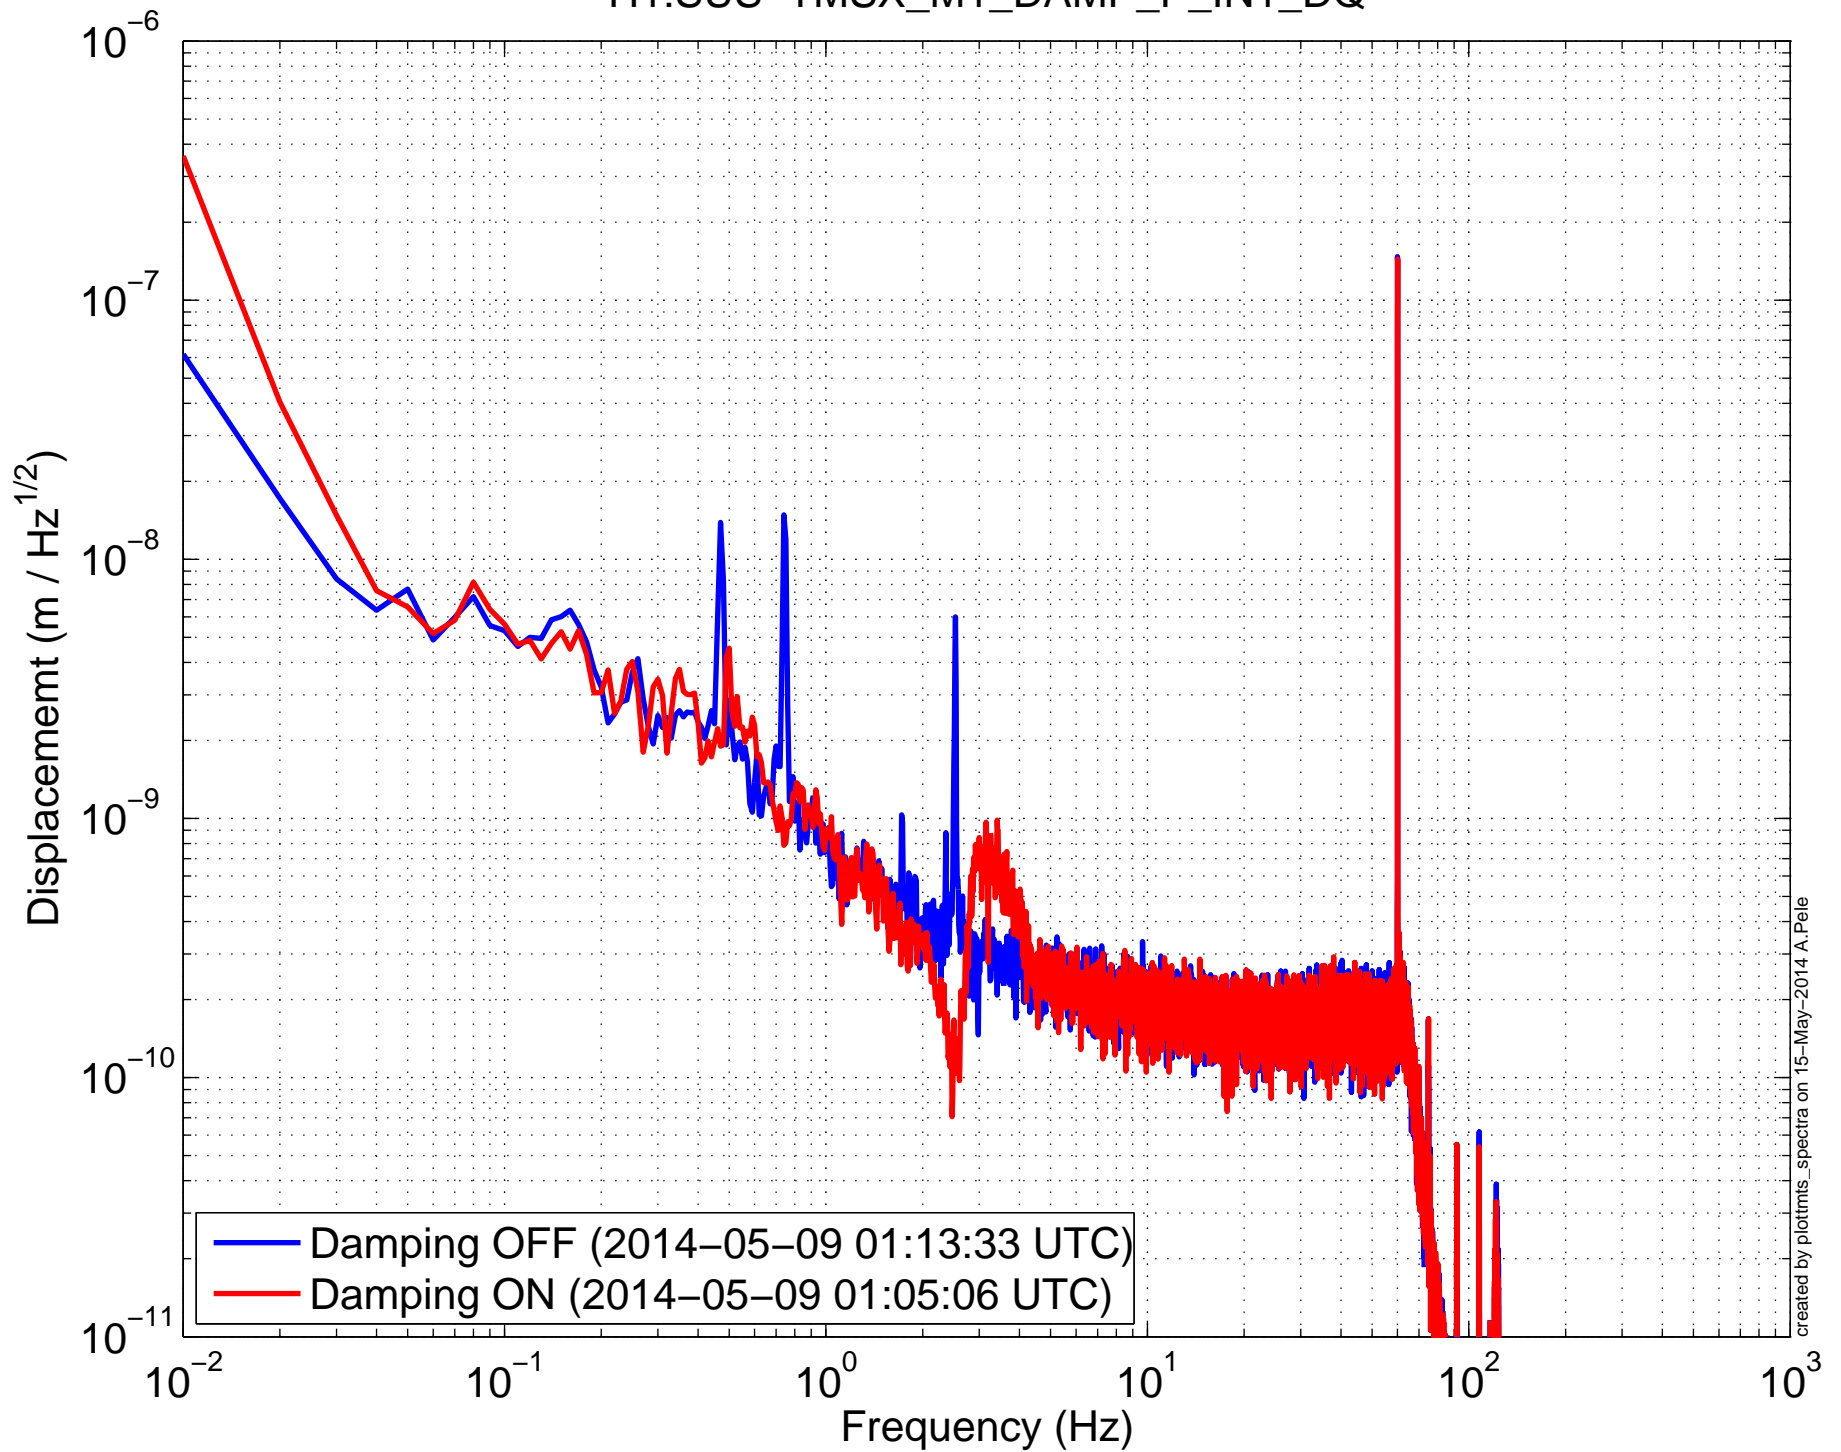

H1SUSTMSX (TMTS) Amplitude Spectral Density H1:SUS-TMSX_M1_DAMP_P_IN1_DQ