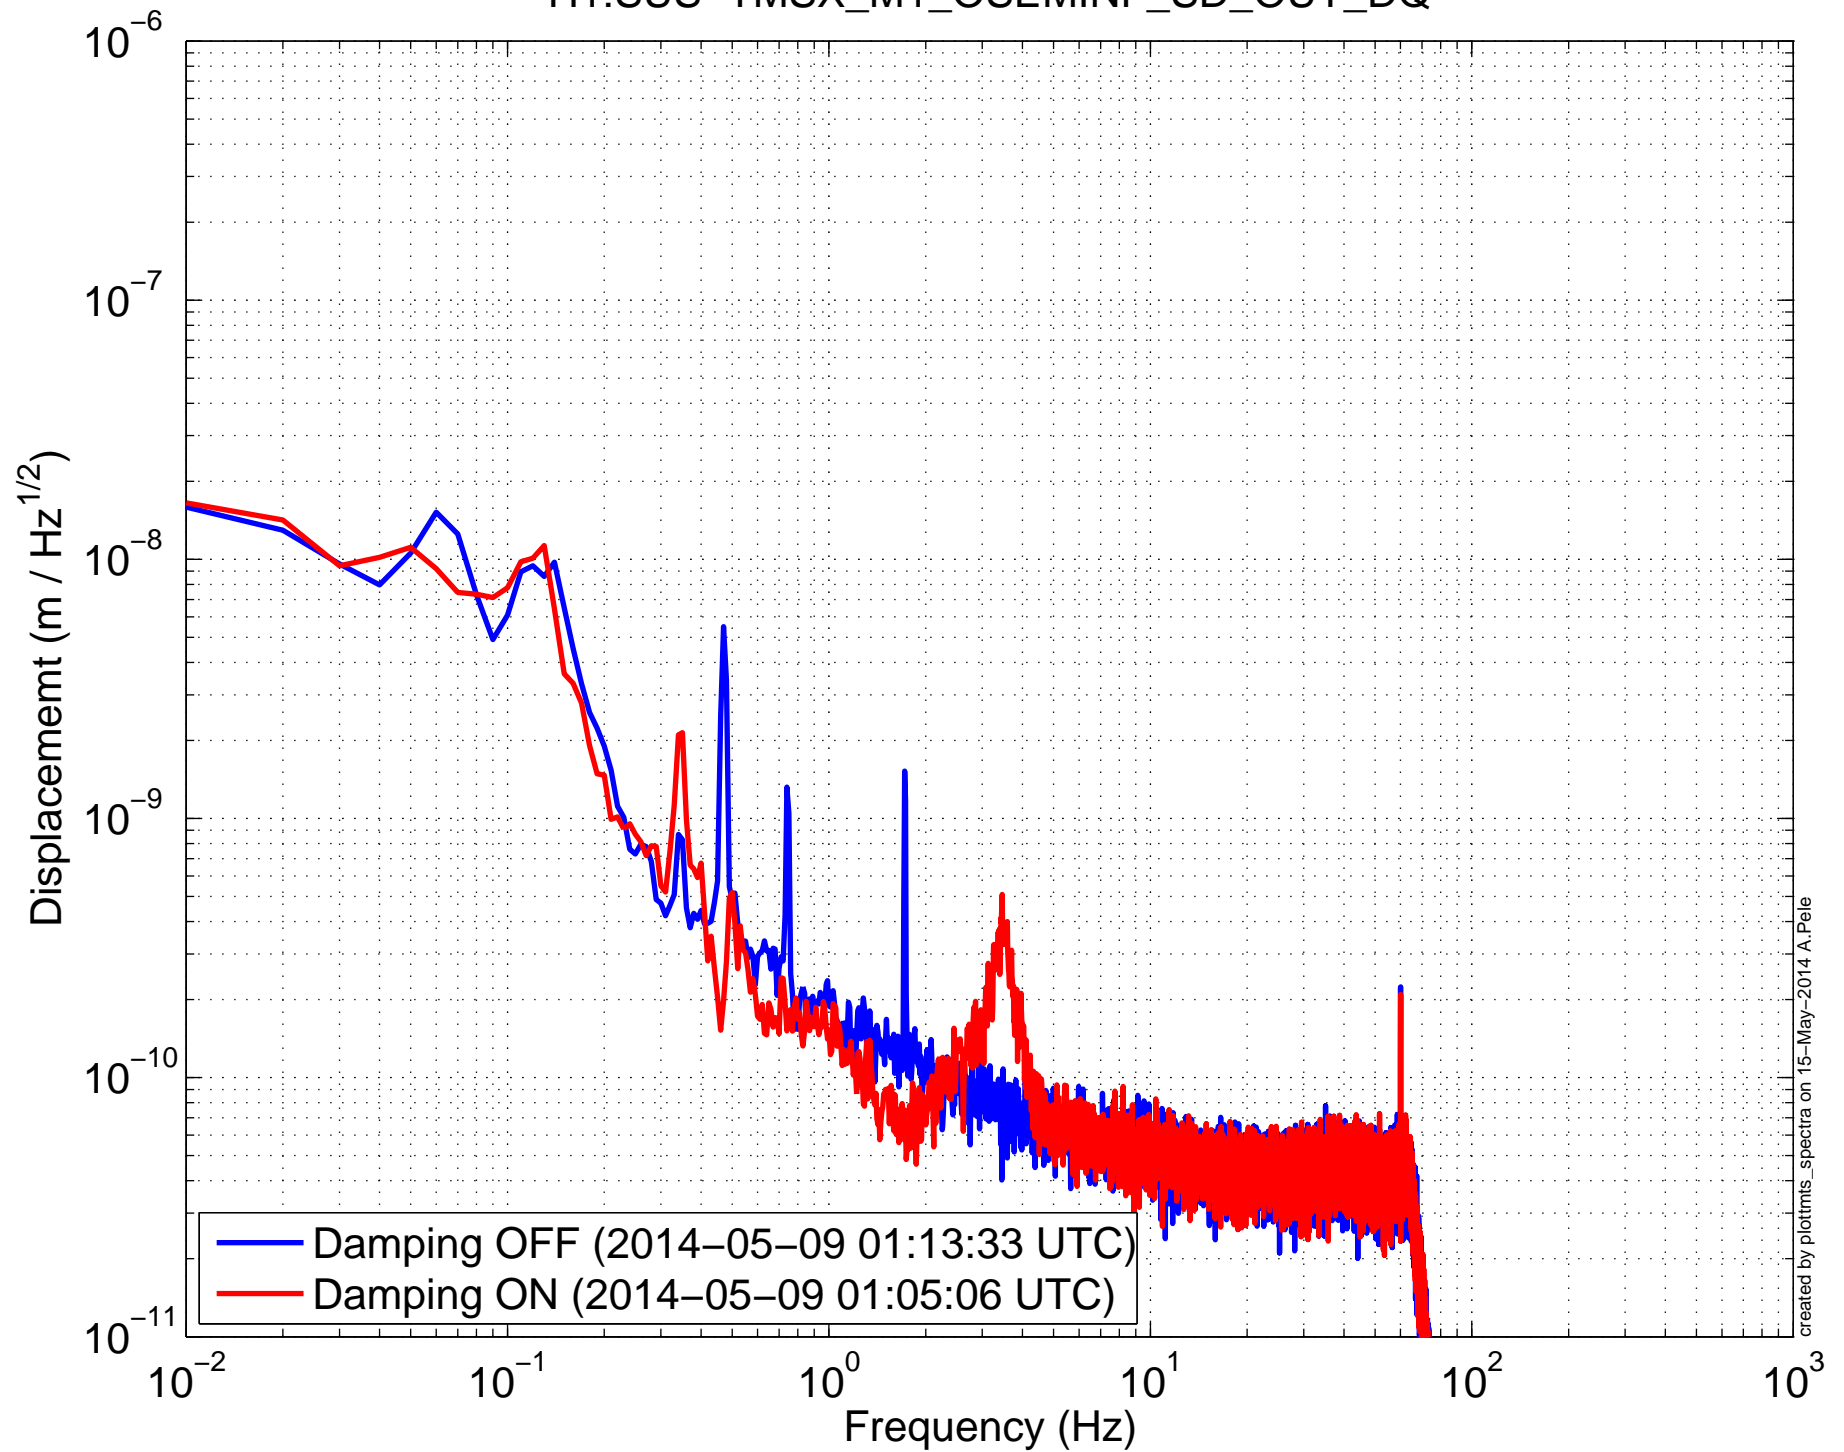

H1SUSTMSX (TMTS) Amplitude Spectral Density H1:SUS-TMSX_M1_OSEMINF_F1_OUT_DQ

H1SUSTMSX (TMTS) Amplitude Spectral Density H1:SUS-TMSX_M1_OSEMINF_F2_OUT_DQ

H1SUSTMSX (TMTS) Amplitude Spectral Density H1:SUS-TMSX_M1_OSEMINF_F3_OUT_DQ

H1SUSTMSX (TMTS) Amplitude Spectral Density H1:SUS-TMSX_M1_OSEMINF_LF_OUT_DQ

H1SUSTMSX (TMTS) Amplitude Spectral Density H1:SUS-TMSX_M1_OSEMINF_RT_OUT_DQ

H1SUSTMSX (TMTS) Amplitude Spectral Density H1:SUS-TMSX_M1_OSEMINF_SD_OUT_DQ

H1SUSTMSX (TMTS) Amplitude Spectral Density H1:SUS-TMSX_M1_DAMP_L_IN1_DQ

H1SUSTMSX (TMTS) Amplitude Spectral Density H1:SUS-TMSX_M1_DAMP_T_IN1_DQ

H1SUSTMSX (TMTS) Amplitude Spectral Density
H1:SUS-TMSX_M1_DAMP_V_IN1_DQ