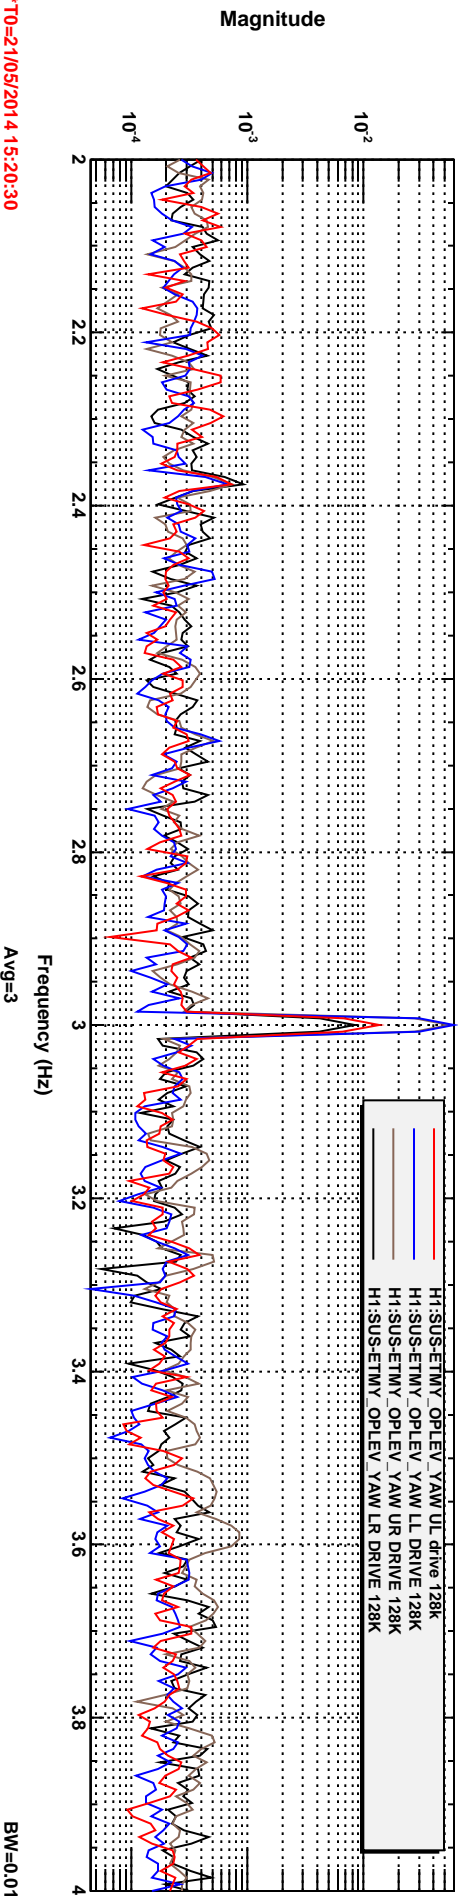

Power spectrum

*T0=21/05/2014 15:20:30

Power spectrum

*T0=21/05/2014 15:20:30

BW=0.0117187