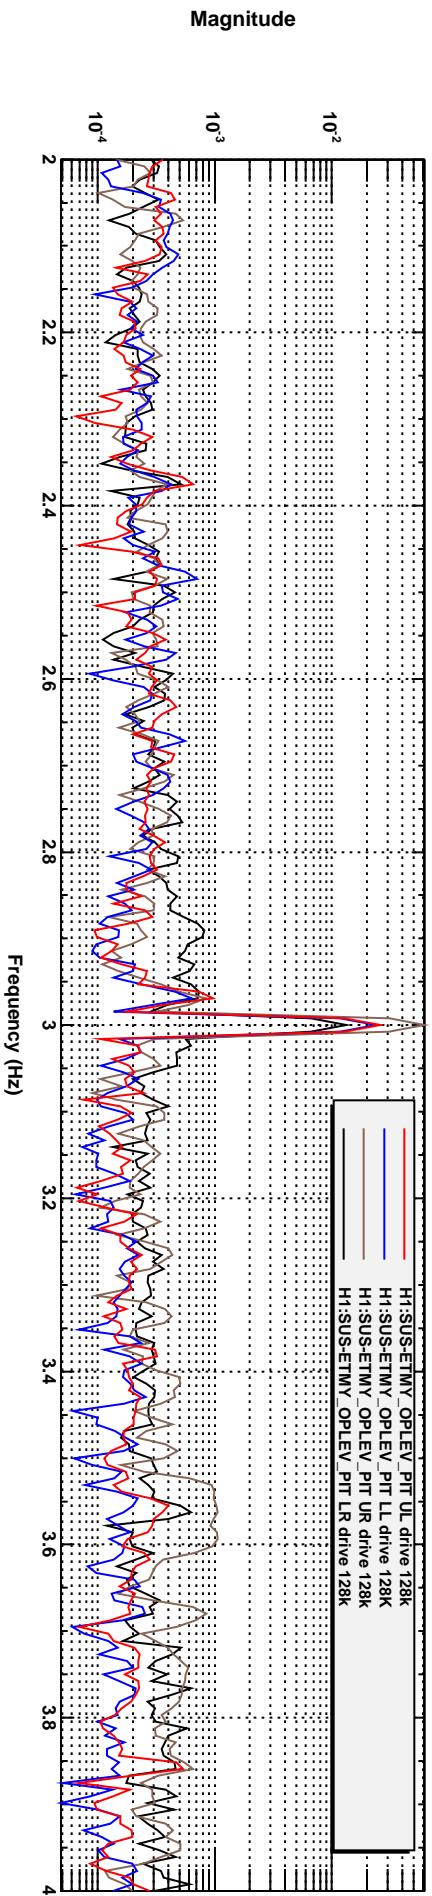

Power spectrum

*T0=21/05/2014 15:20:30

Power spectrum

*T0=21/05/2014 15:20:30

BW=0.0117187