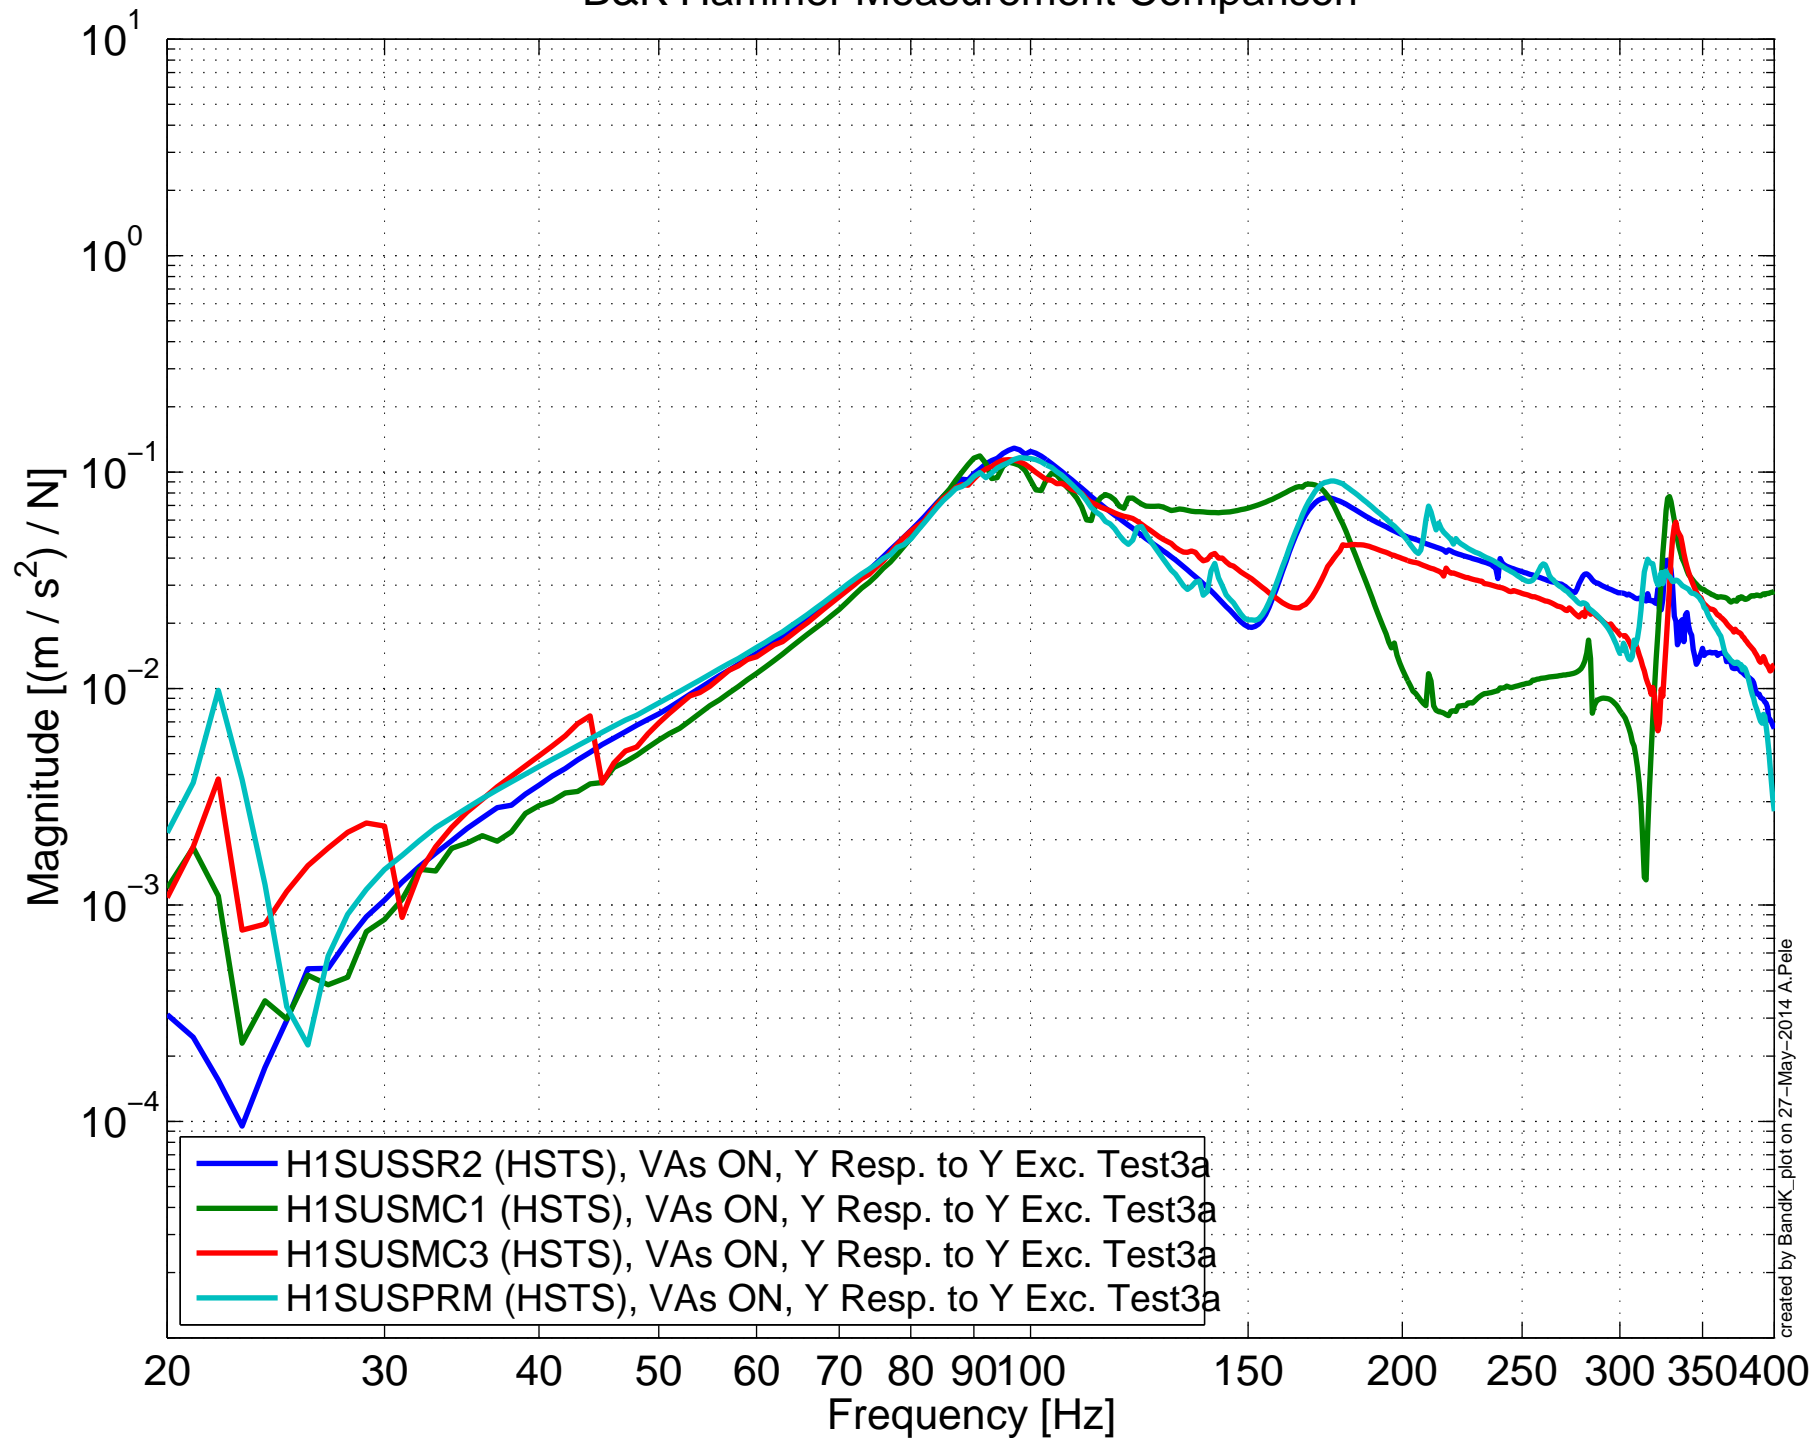

# B&K Hammer Measurement Comparison

created by BandK\_plot on 27-May-2014 A.Pele