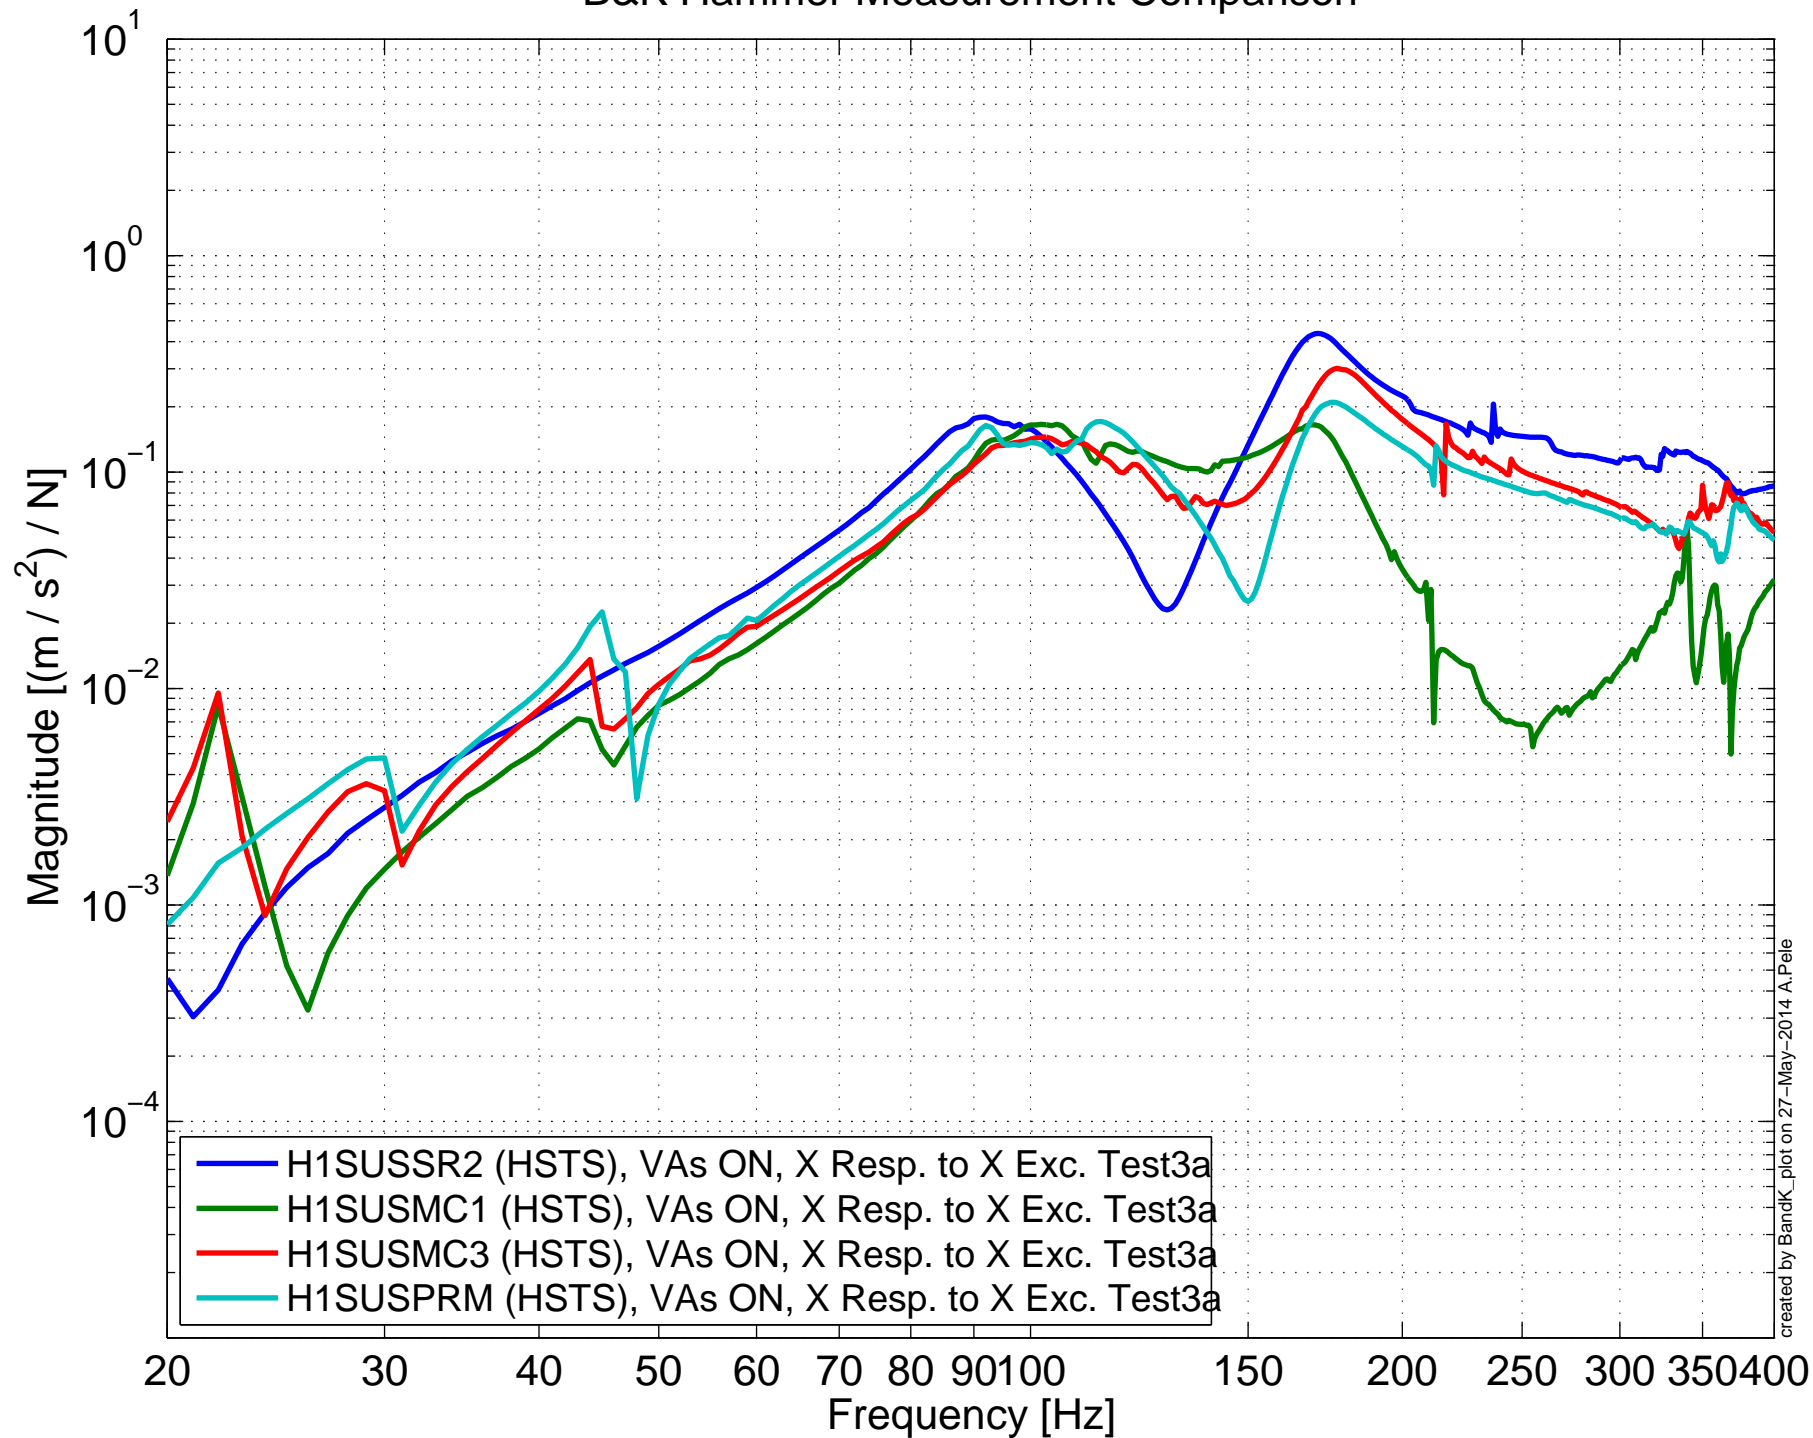

# B&K Hammer Measurement Comparison

created by BandK\_plot on 27-May-2014 A.Pele