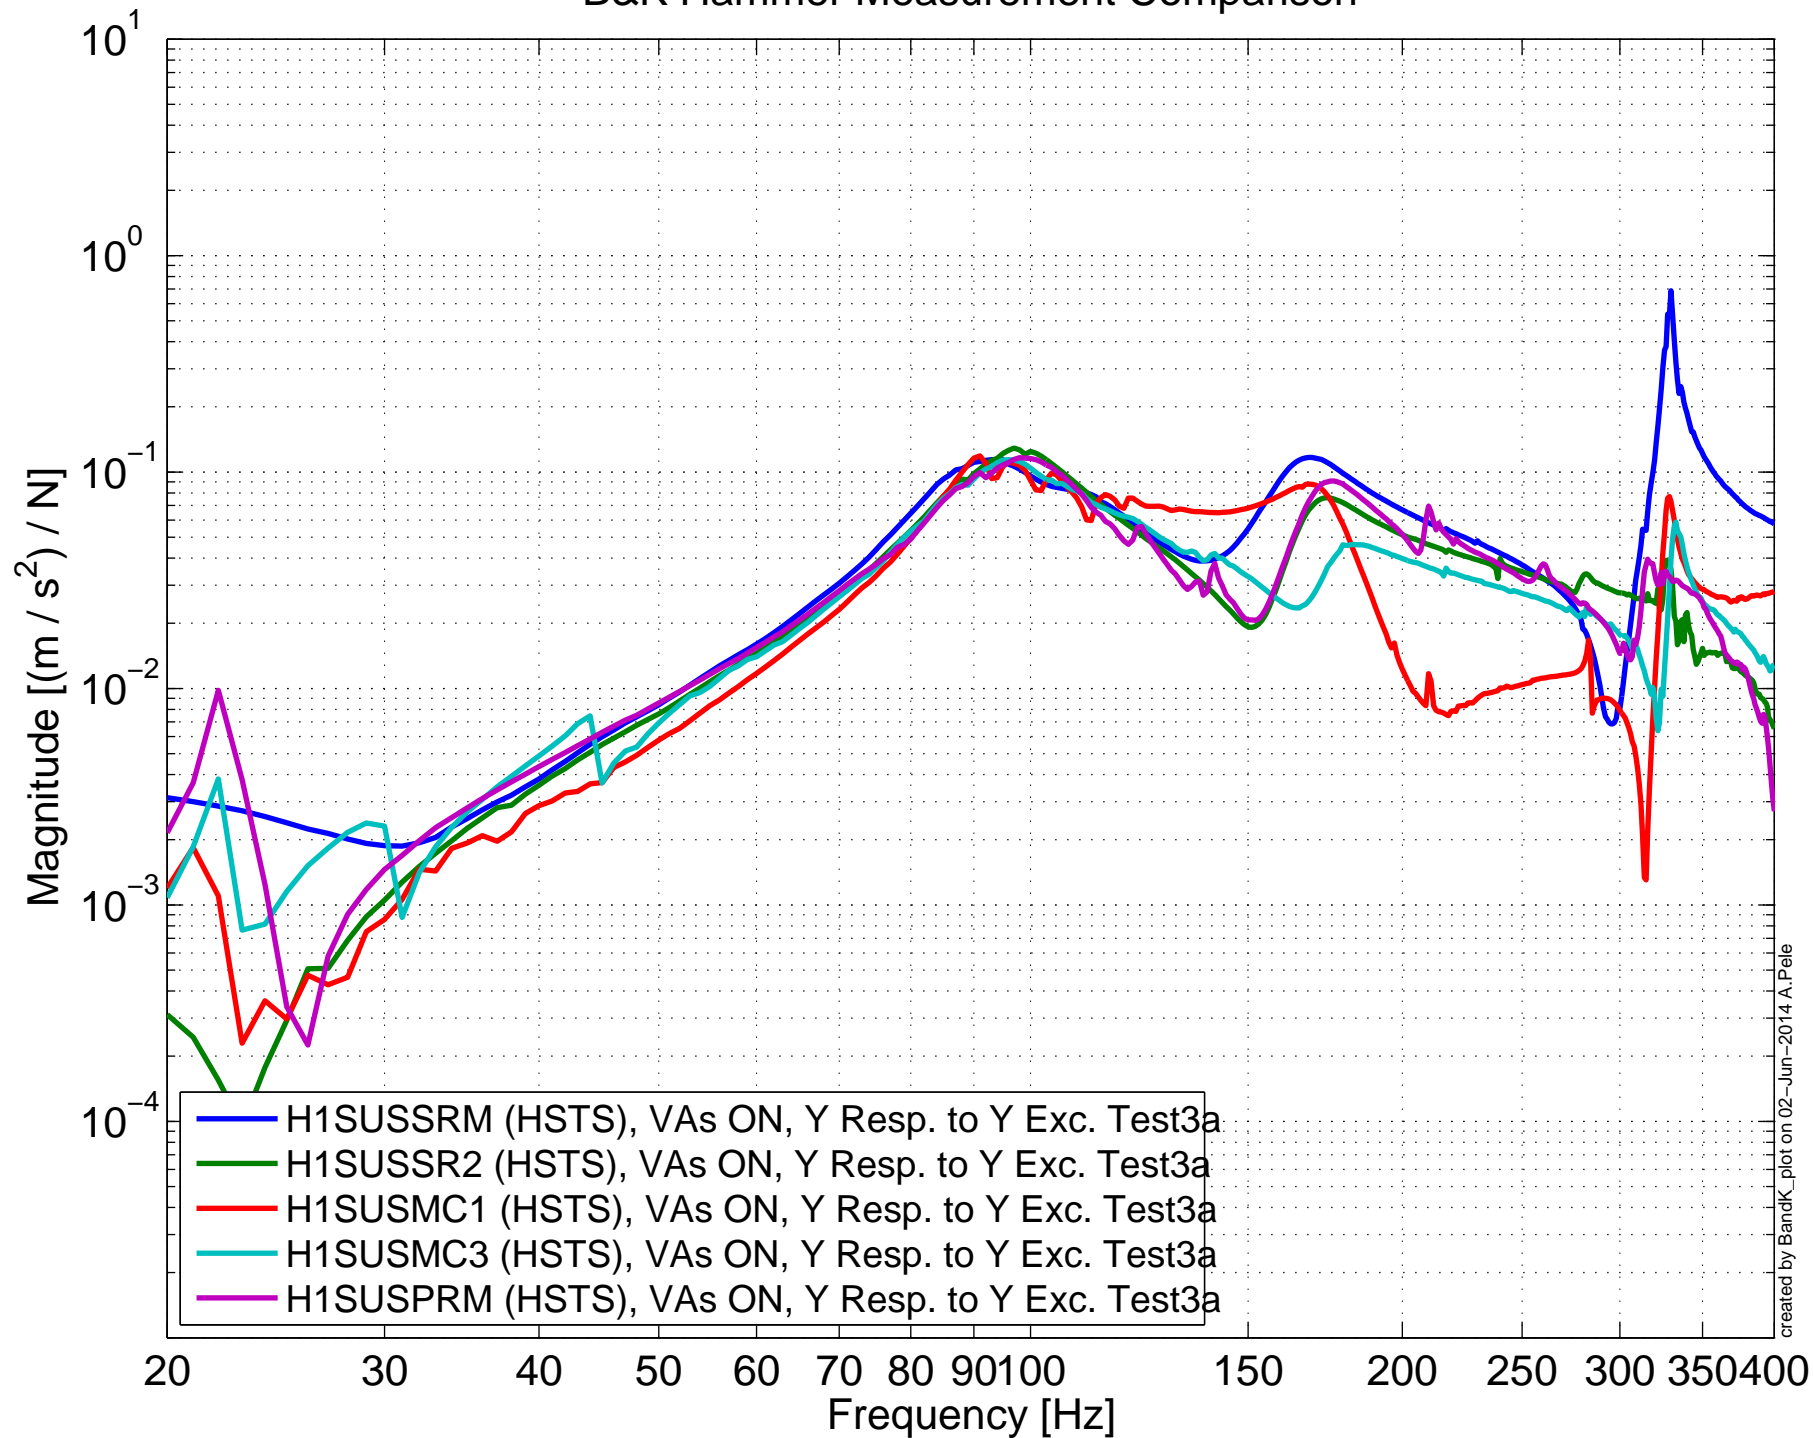

# B&K Hammer Measurement Comparison

created by BandK\_plot on 02-Jun-2014 A.Pele