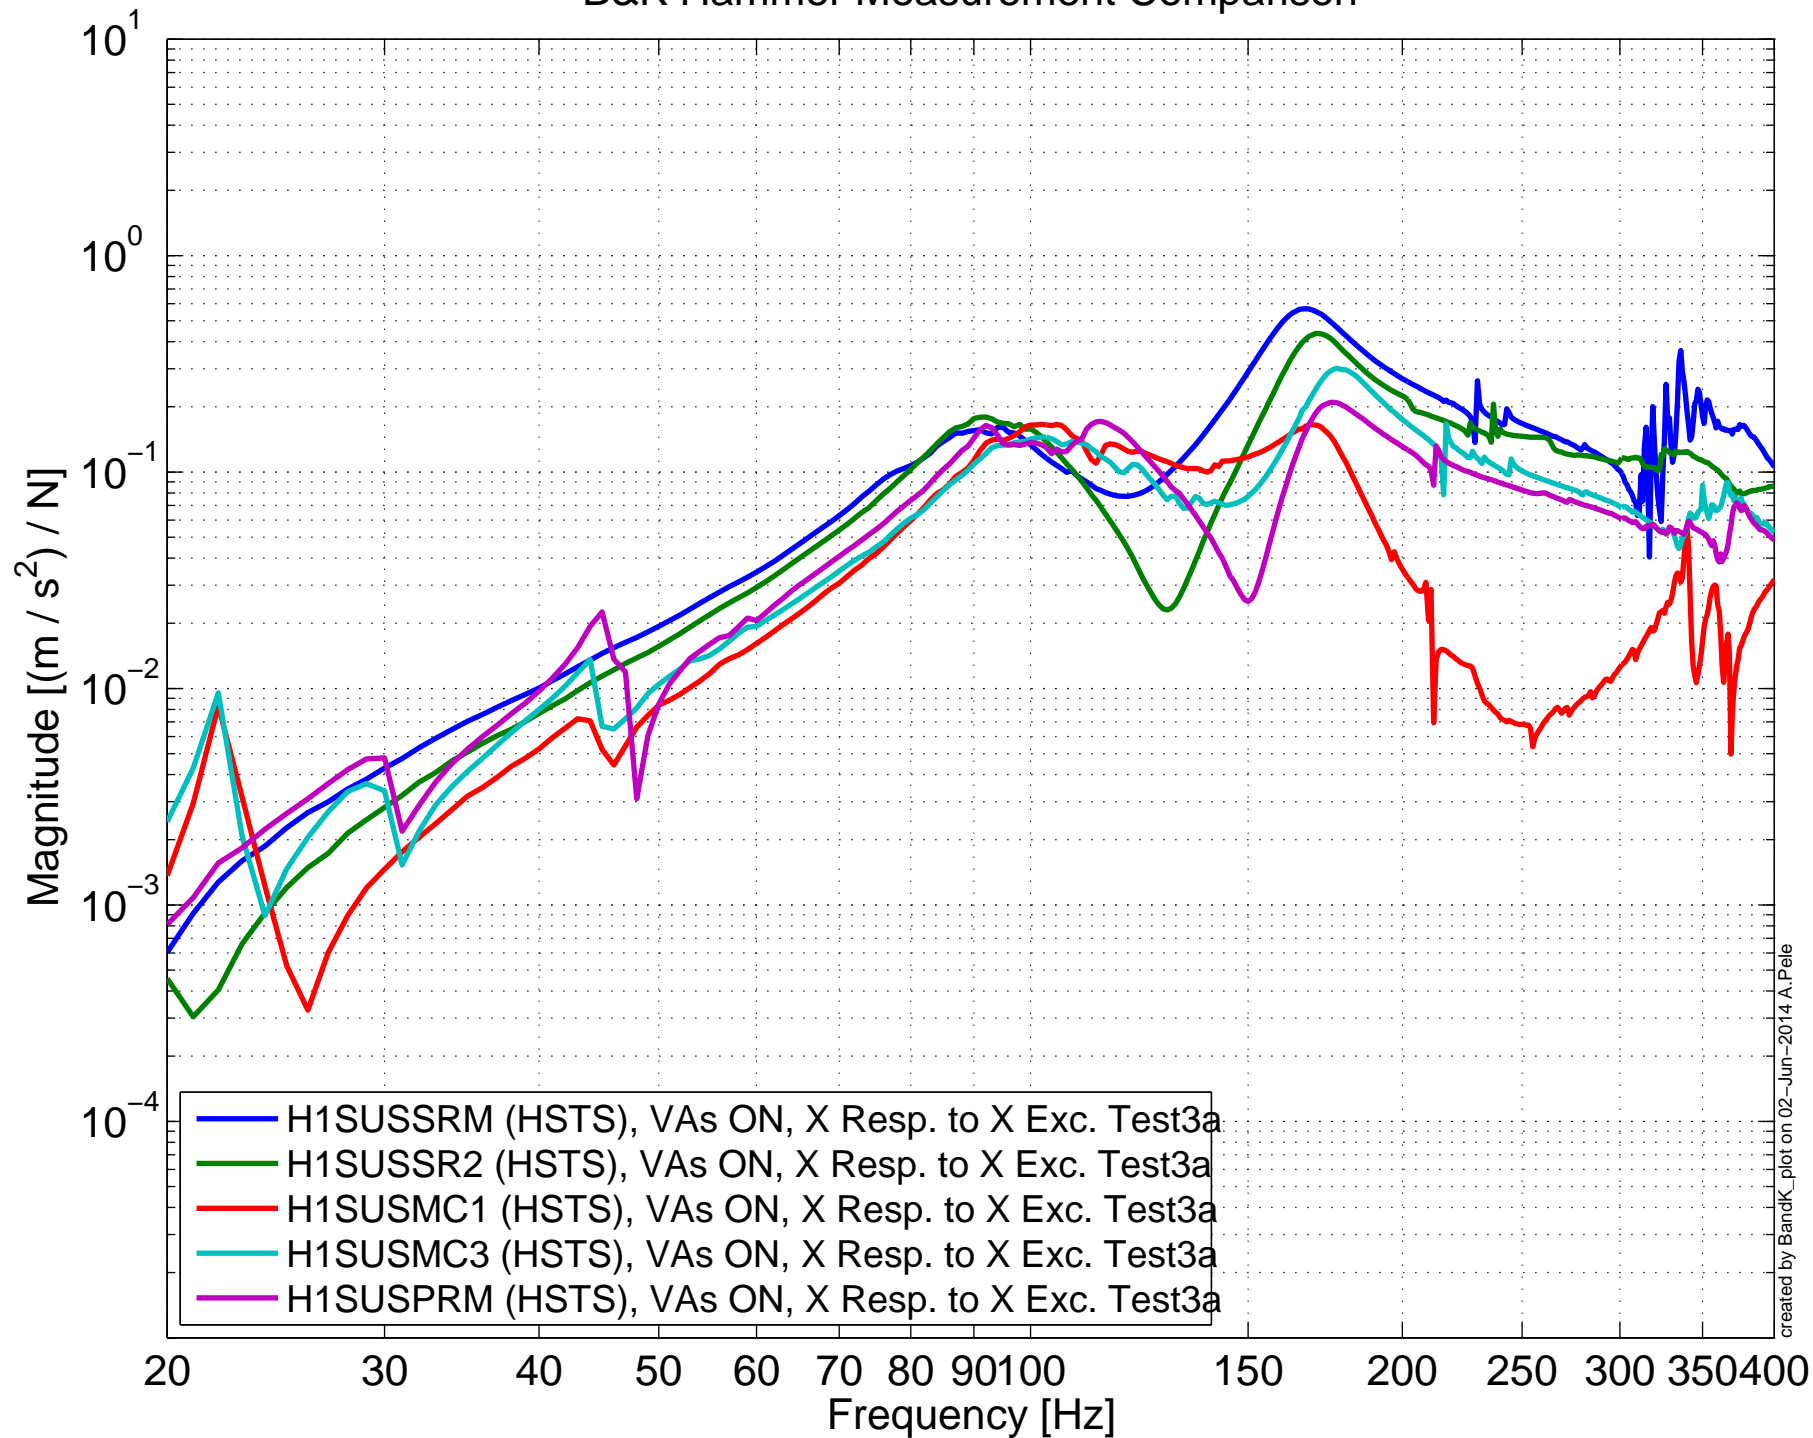

# B&K Hammer Measurement Comparison

created by BandK\_plot on 02-Jun-2014 A.Pele