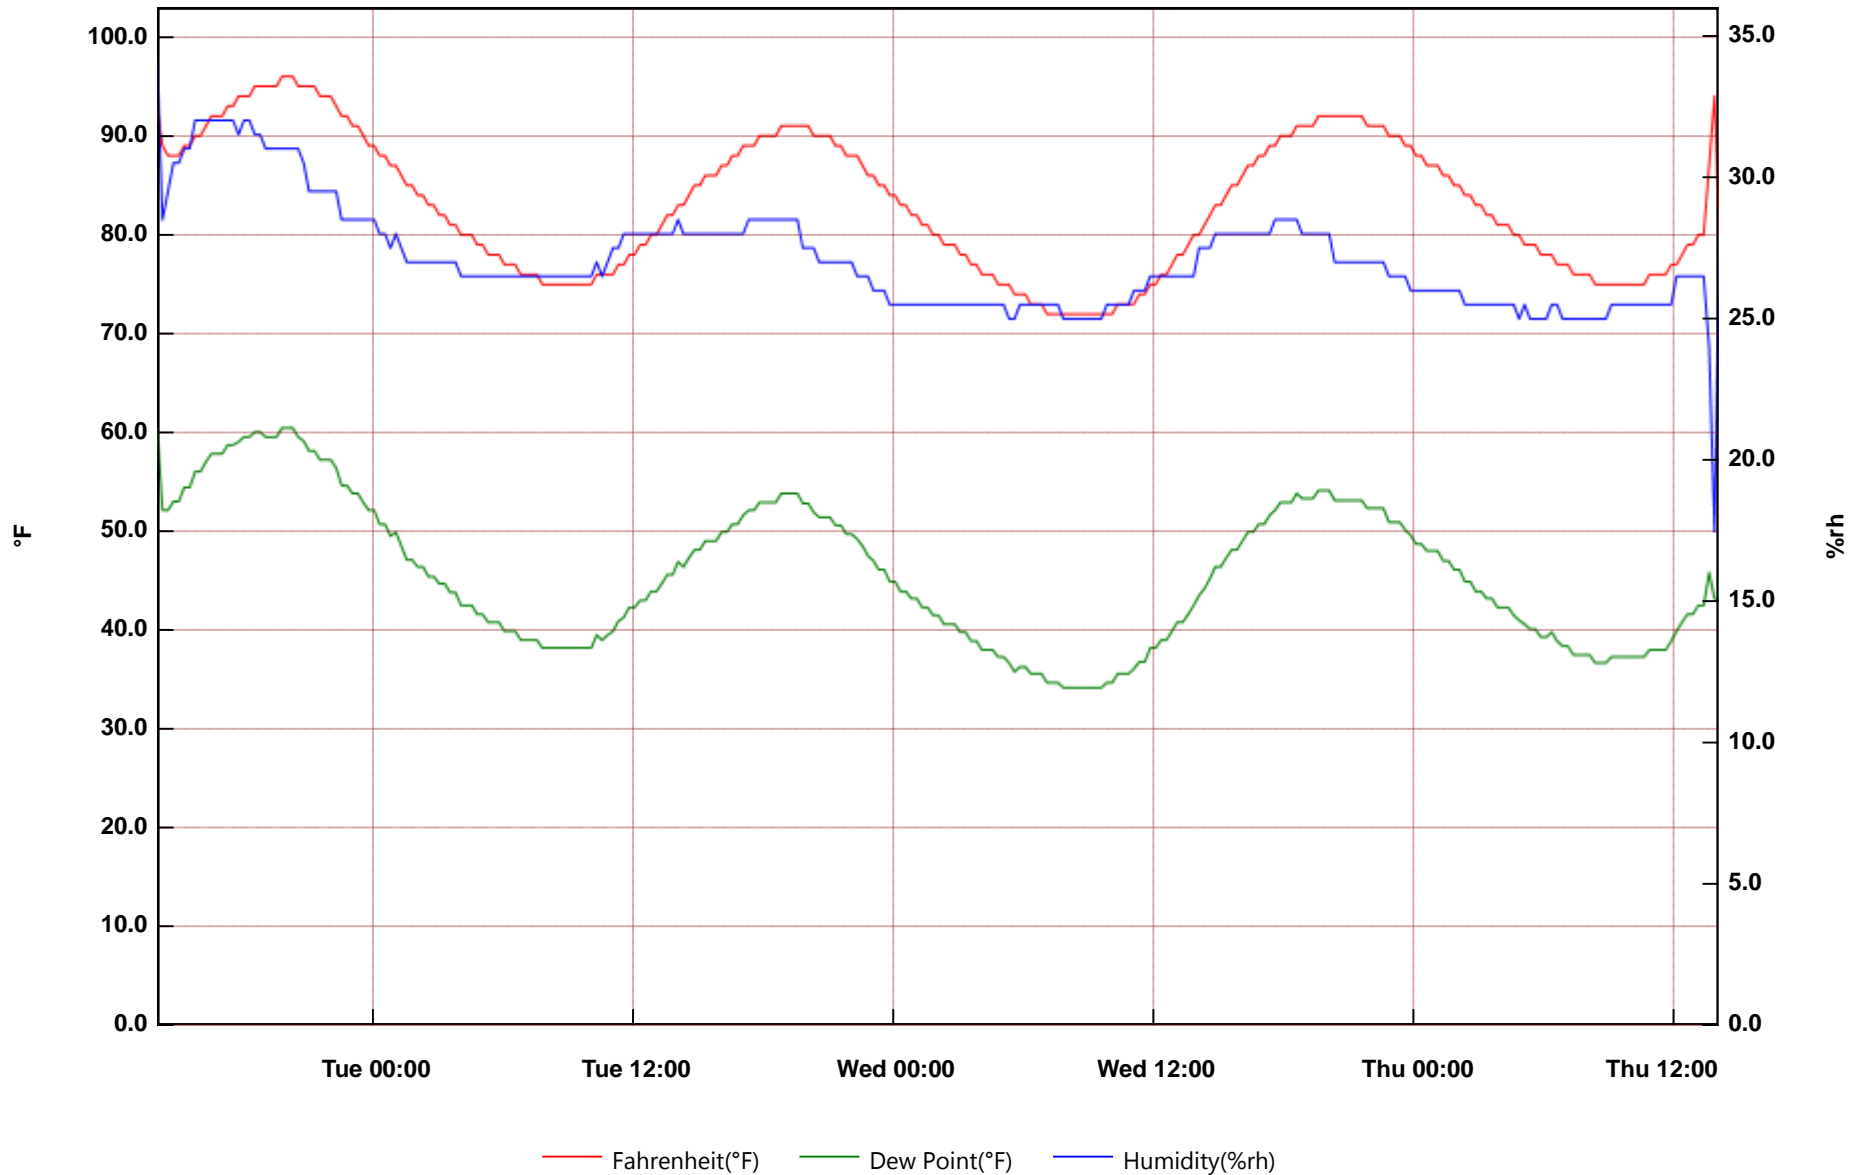

Y2 temp

From: Monday, June 09, 2014 2:04:03 PM - To: Thursday, June 12, 2014 2:04:03 PM