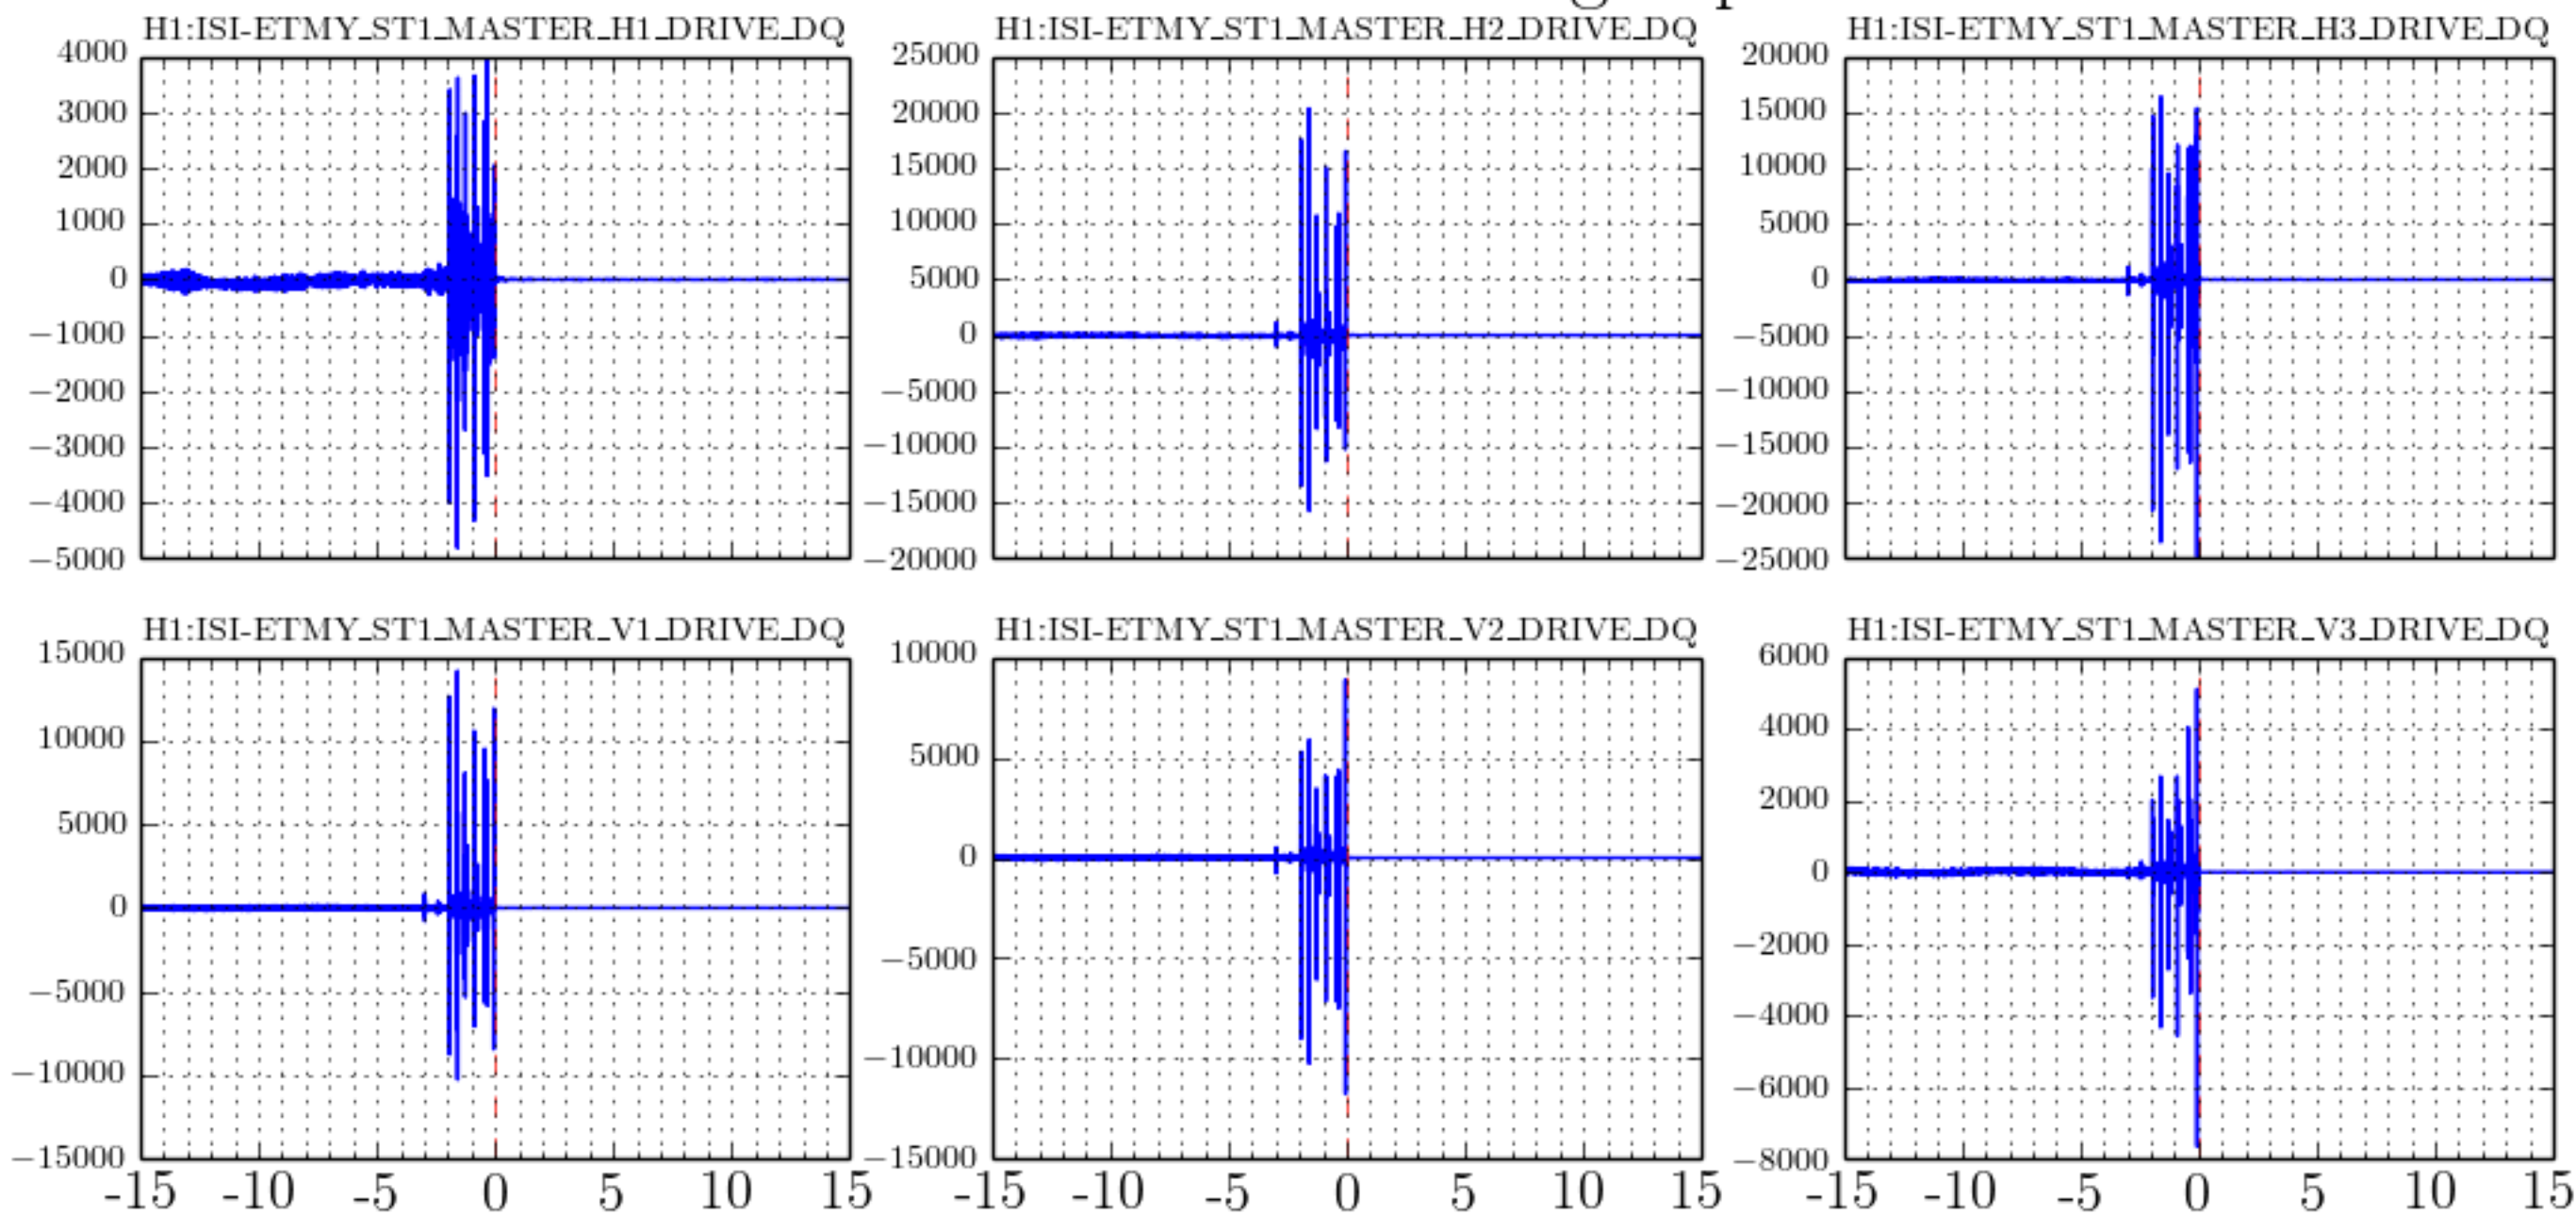

H1 ETMY ISI ST1 ACT watchdog trip: 1084589822.0

Amplitude [counts]

Time [seconds] from trip (1084589822.0)