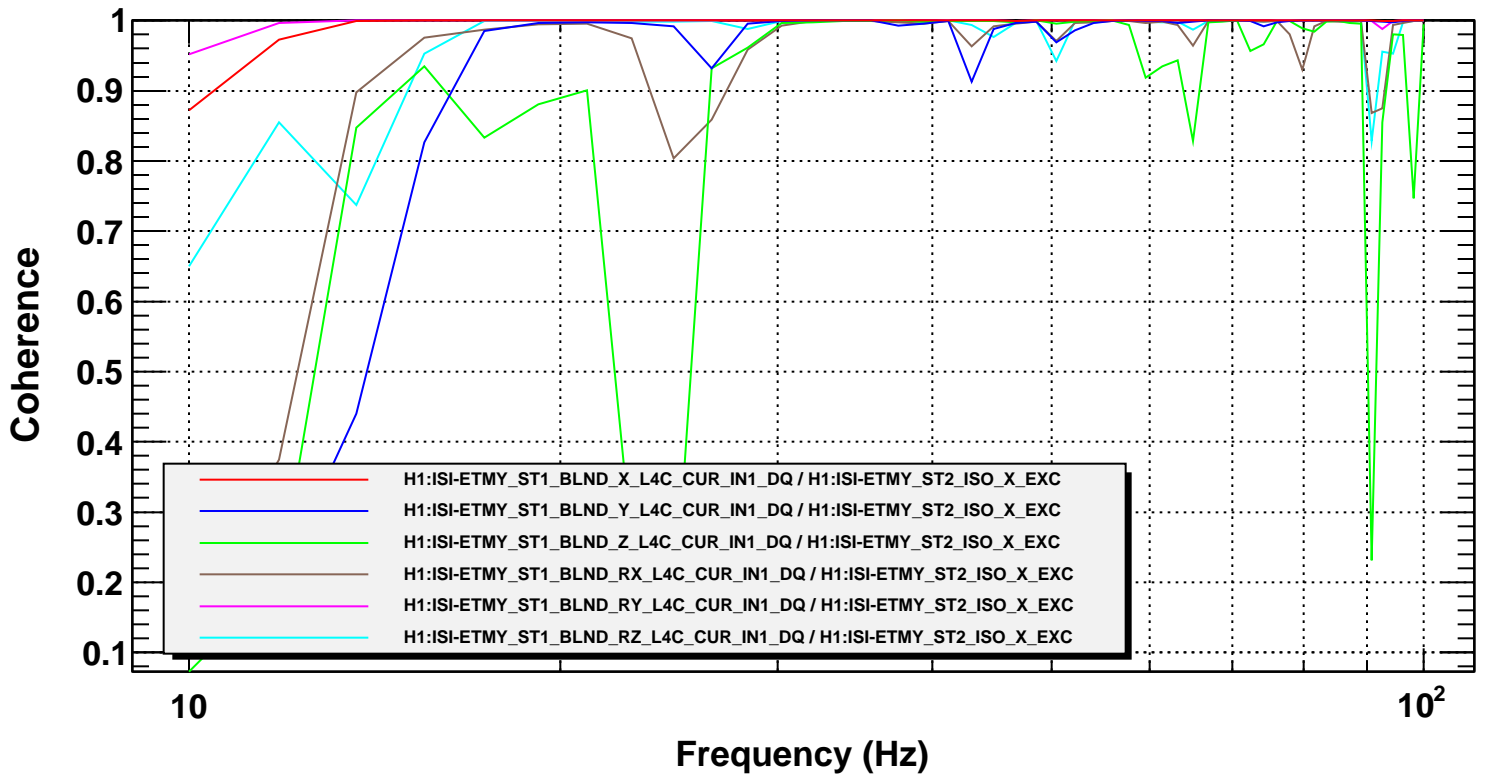

Transfer function

T0=19/06/2014 21:15:12.101562

Avg=10

Coherence function

T0=19/06/2014 21:15:12.101562

Avg=10