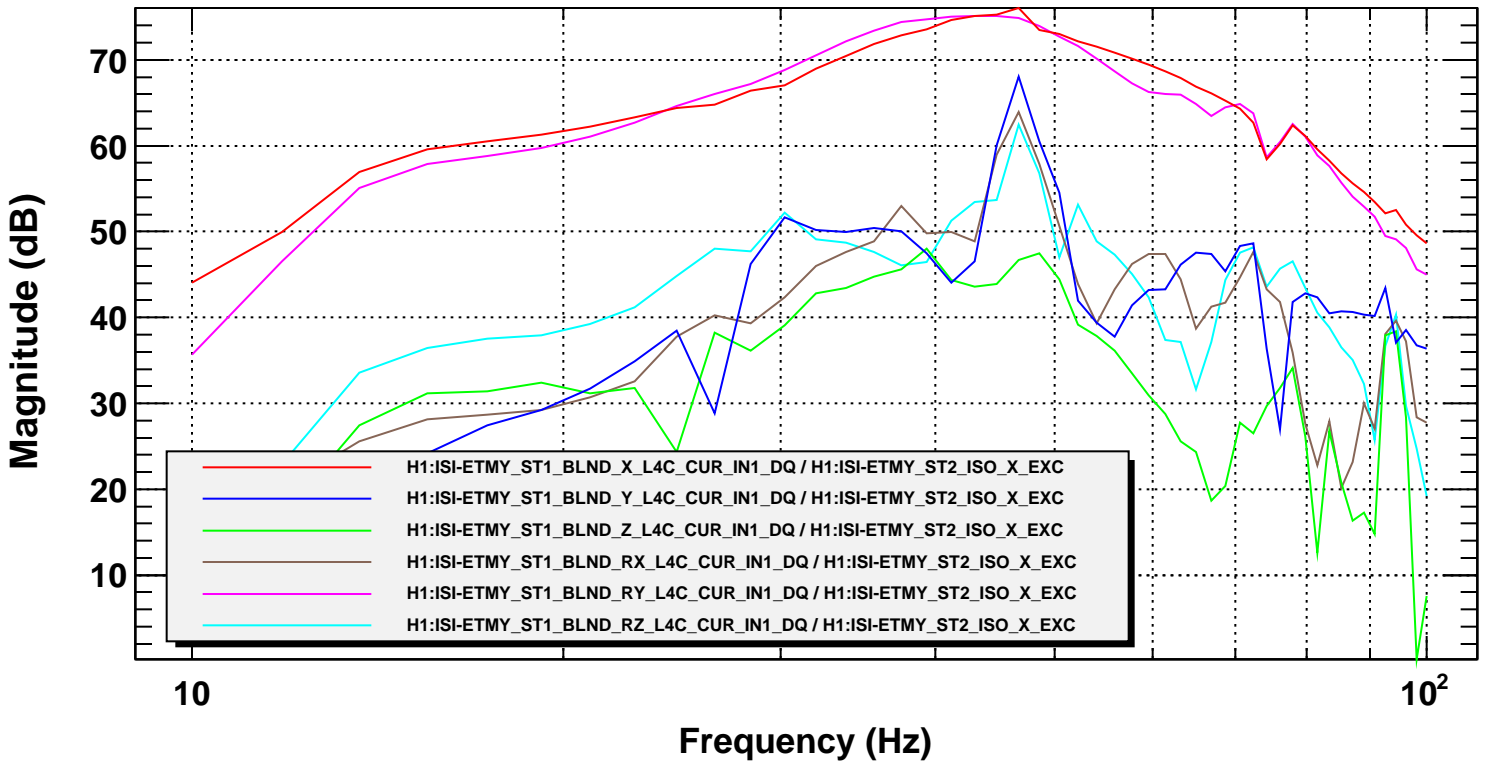

Transfer function

T0=19/06/2014 21:15:12.101562

Avg=10

Coherence function

T0=19/06/2014 21:15:12.101562

Avg=10