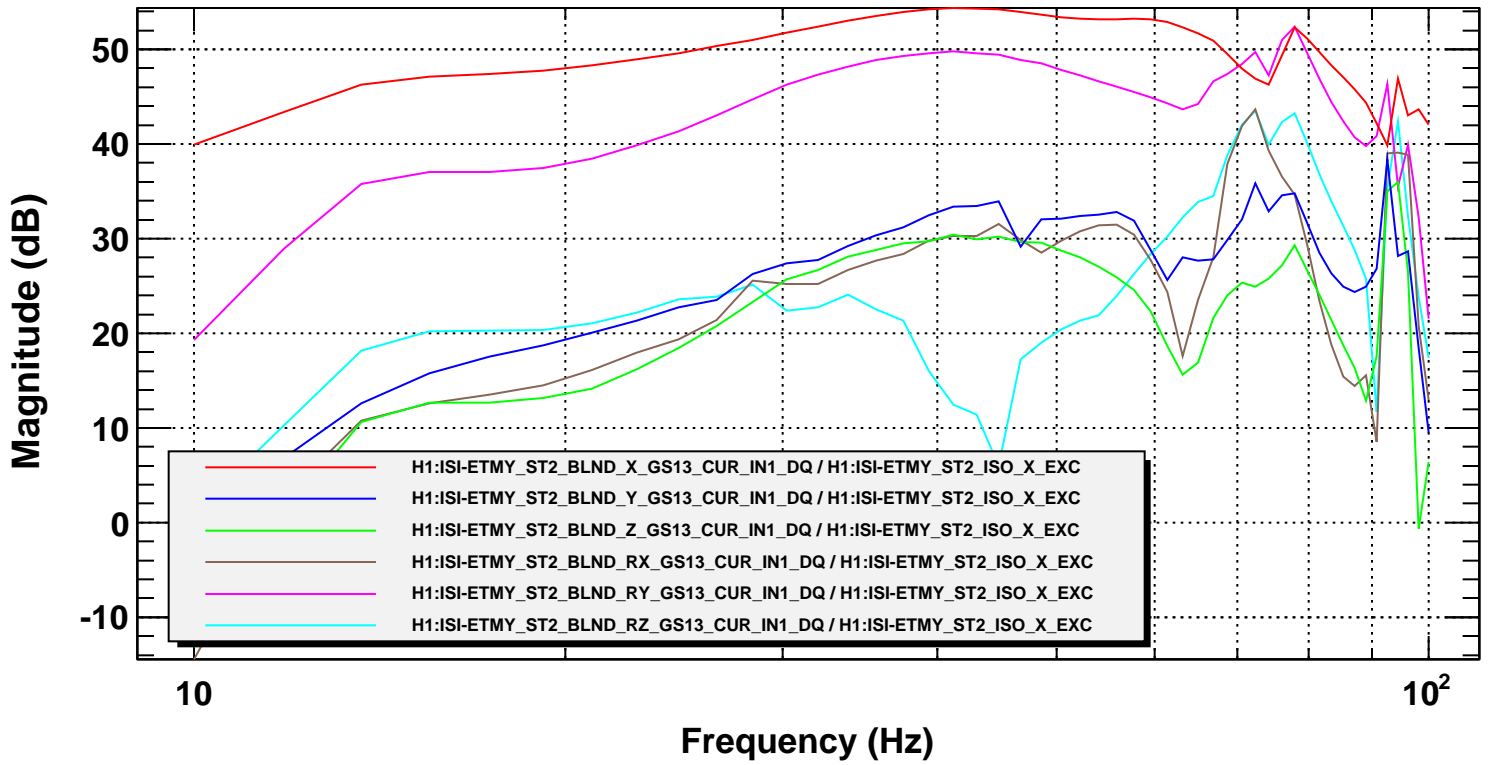

Transfer function

T0=19/06/2014 21:15:12.101562

Avg=10

Coherence function

T0=19/06/2014 21:15:12.101562

Avg=10