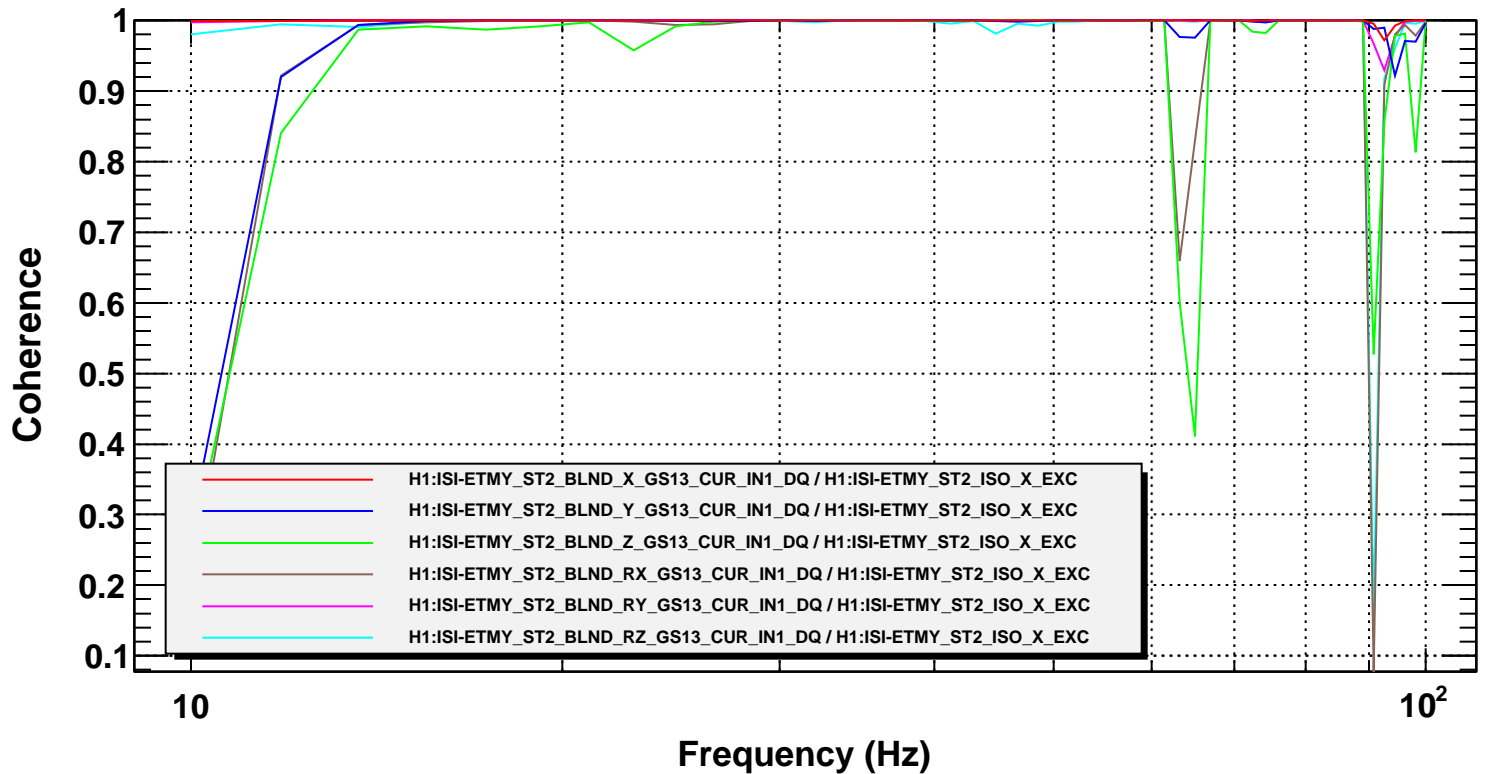

Transfer function

T0=19/06/2014 21:15:12.101562

Avg=10

Coherence function

T0=19/06/2014 21:15:12.101562

Avg=10