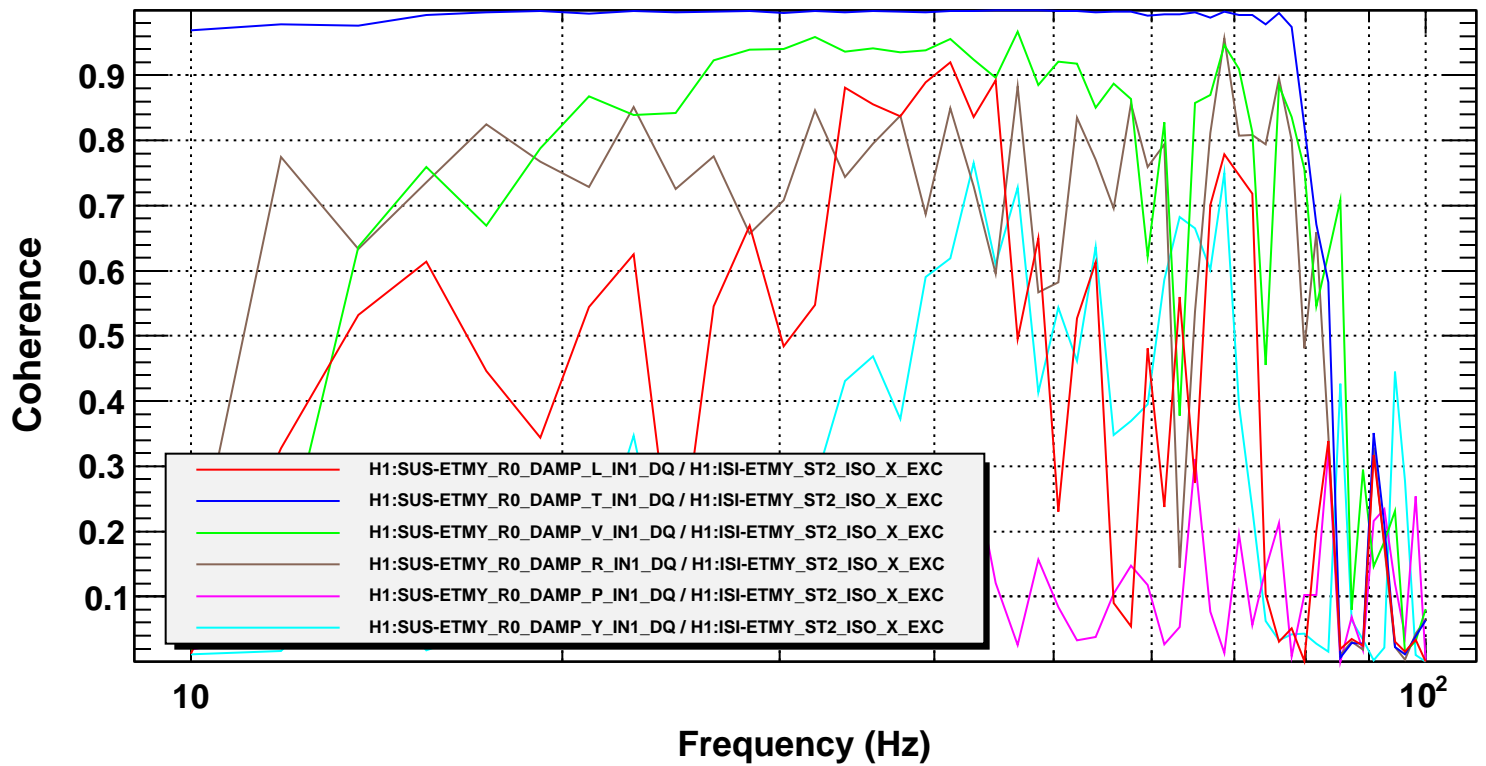

Transfer function

T0=19/06/2014 21:15:12.101562

Avg=10

Coherence function

T0=19/06/2014 21:15:12.101562

Avg=10