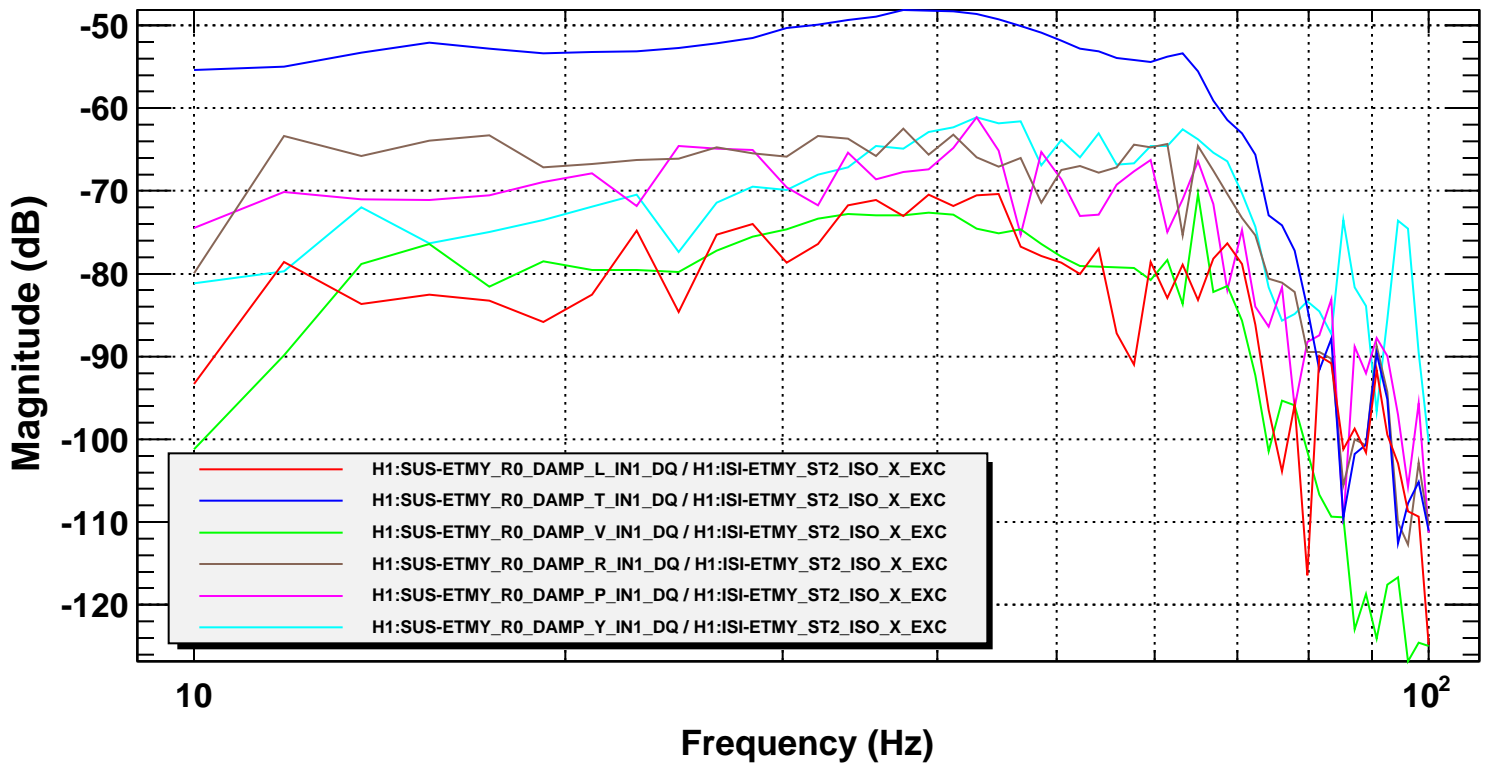

Transfer function

T0=19/06/2014 21:15:12.101562

Avg=10

Coherence function

T0=19/06/2014 21:15:12.101562

Avg=10