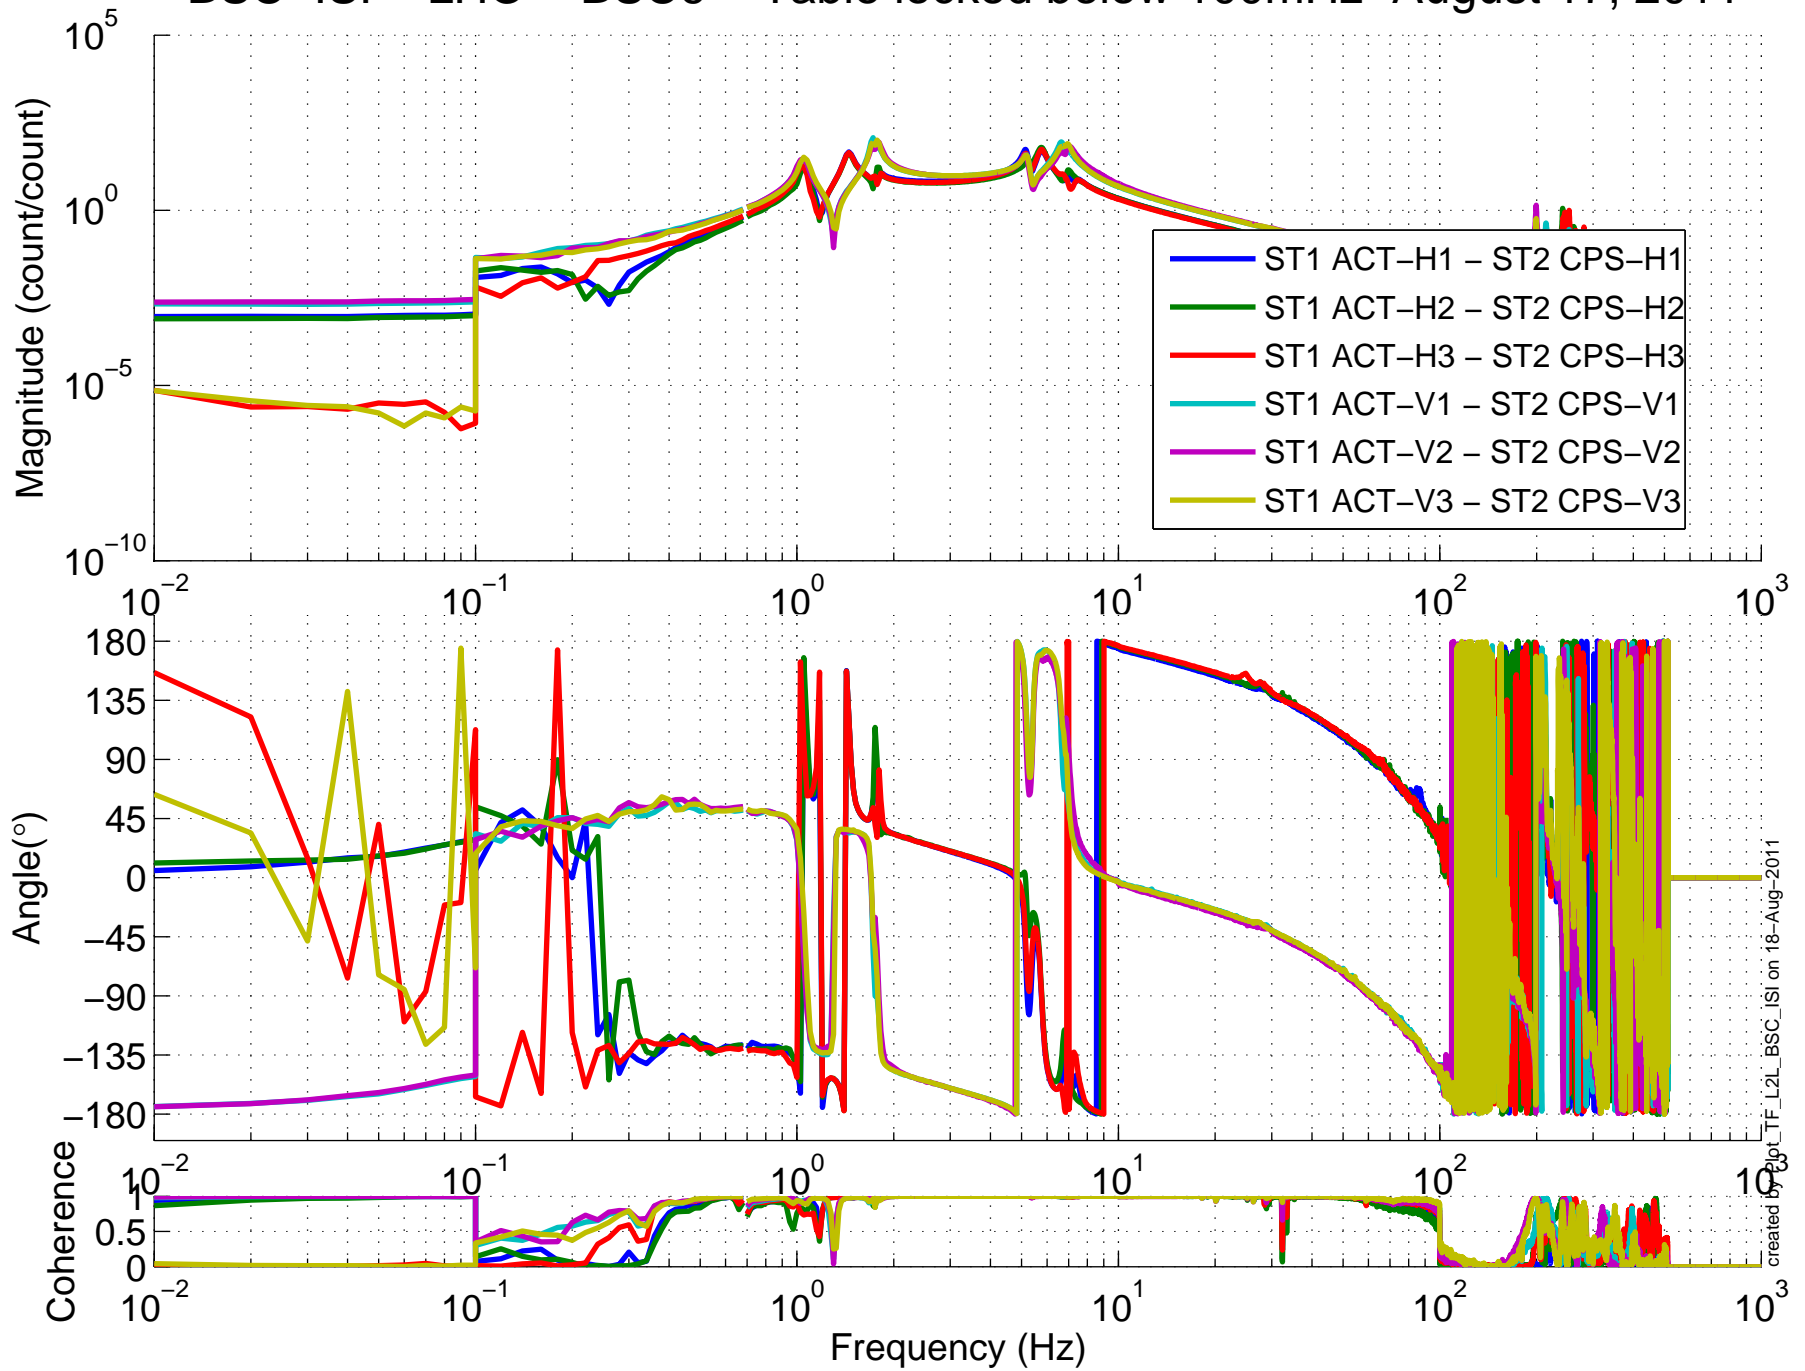

# BSC-ISI - LHO - BSC6 - Table locked below 100mHz - August 17, 2011

Created by [GipTF\\_L2L\\_BSC\\_ISI](#) on 18-Aug-2011