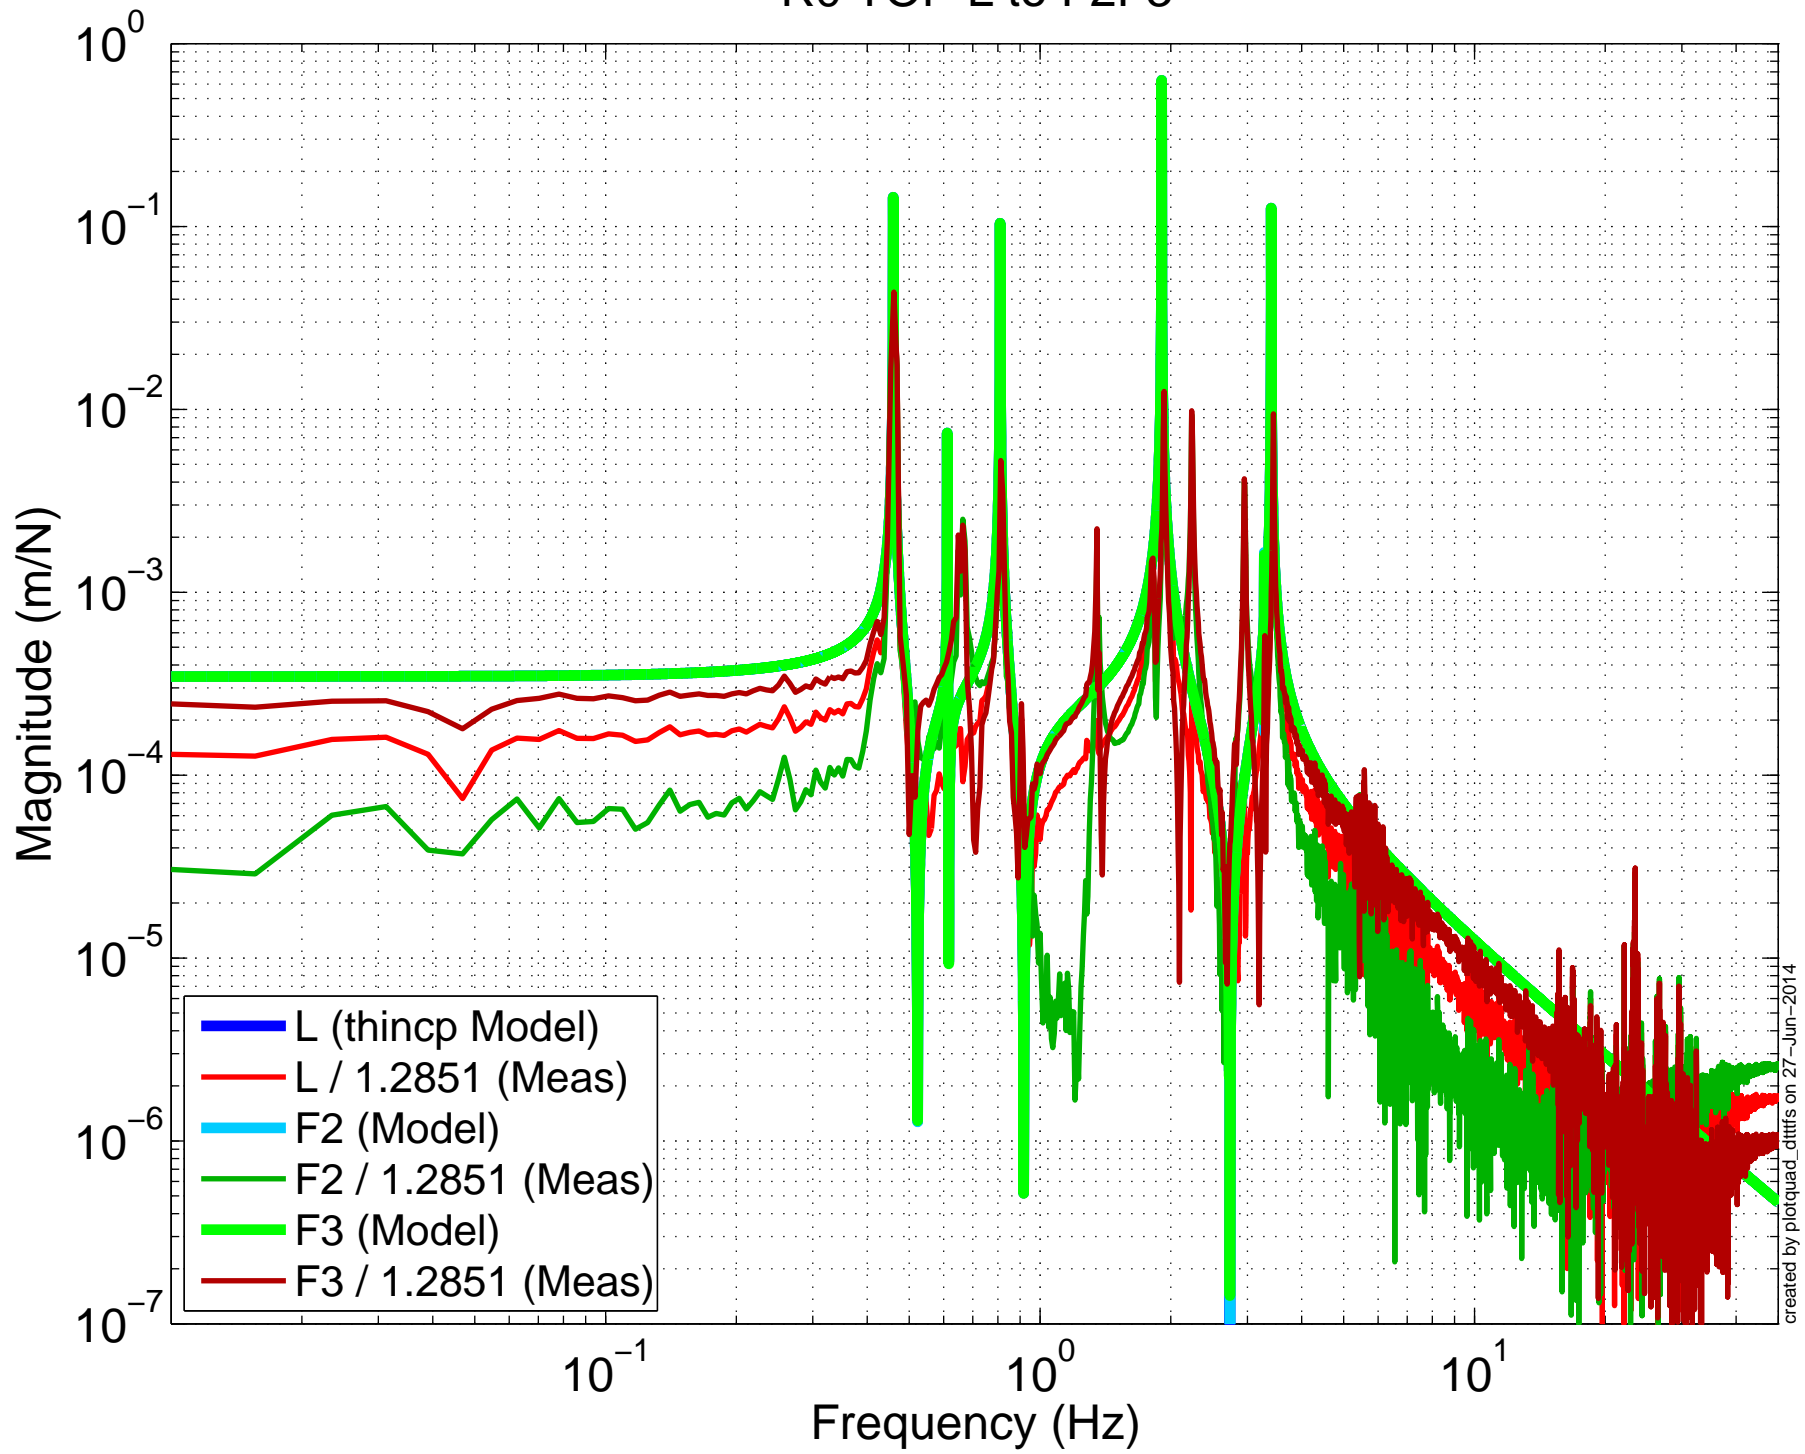

2013-11-26_0140 H1SUSITMX
R0 TOP L to F2F3

2014-06-27_1530 H1SUSITMX
R0 TOP L to F2F3

2014-06-27_2117 H1SUSITMX
R0 TOP L to F2F3

2013-11-26_0140 H1SUSITMX
R0 TOP Y to F2F3

created by plotquad_dttfns on 27-Jun-2014

2014-06-27_1530 H1SUSITMX
R0 TOP Y to F2F3

2014-06-27_2117 H1SUSITMX
R0 TOP Y to F2F3