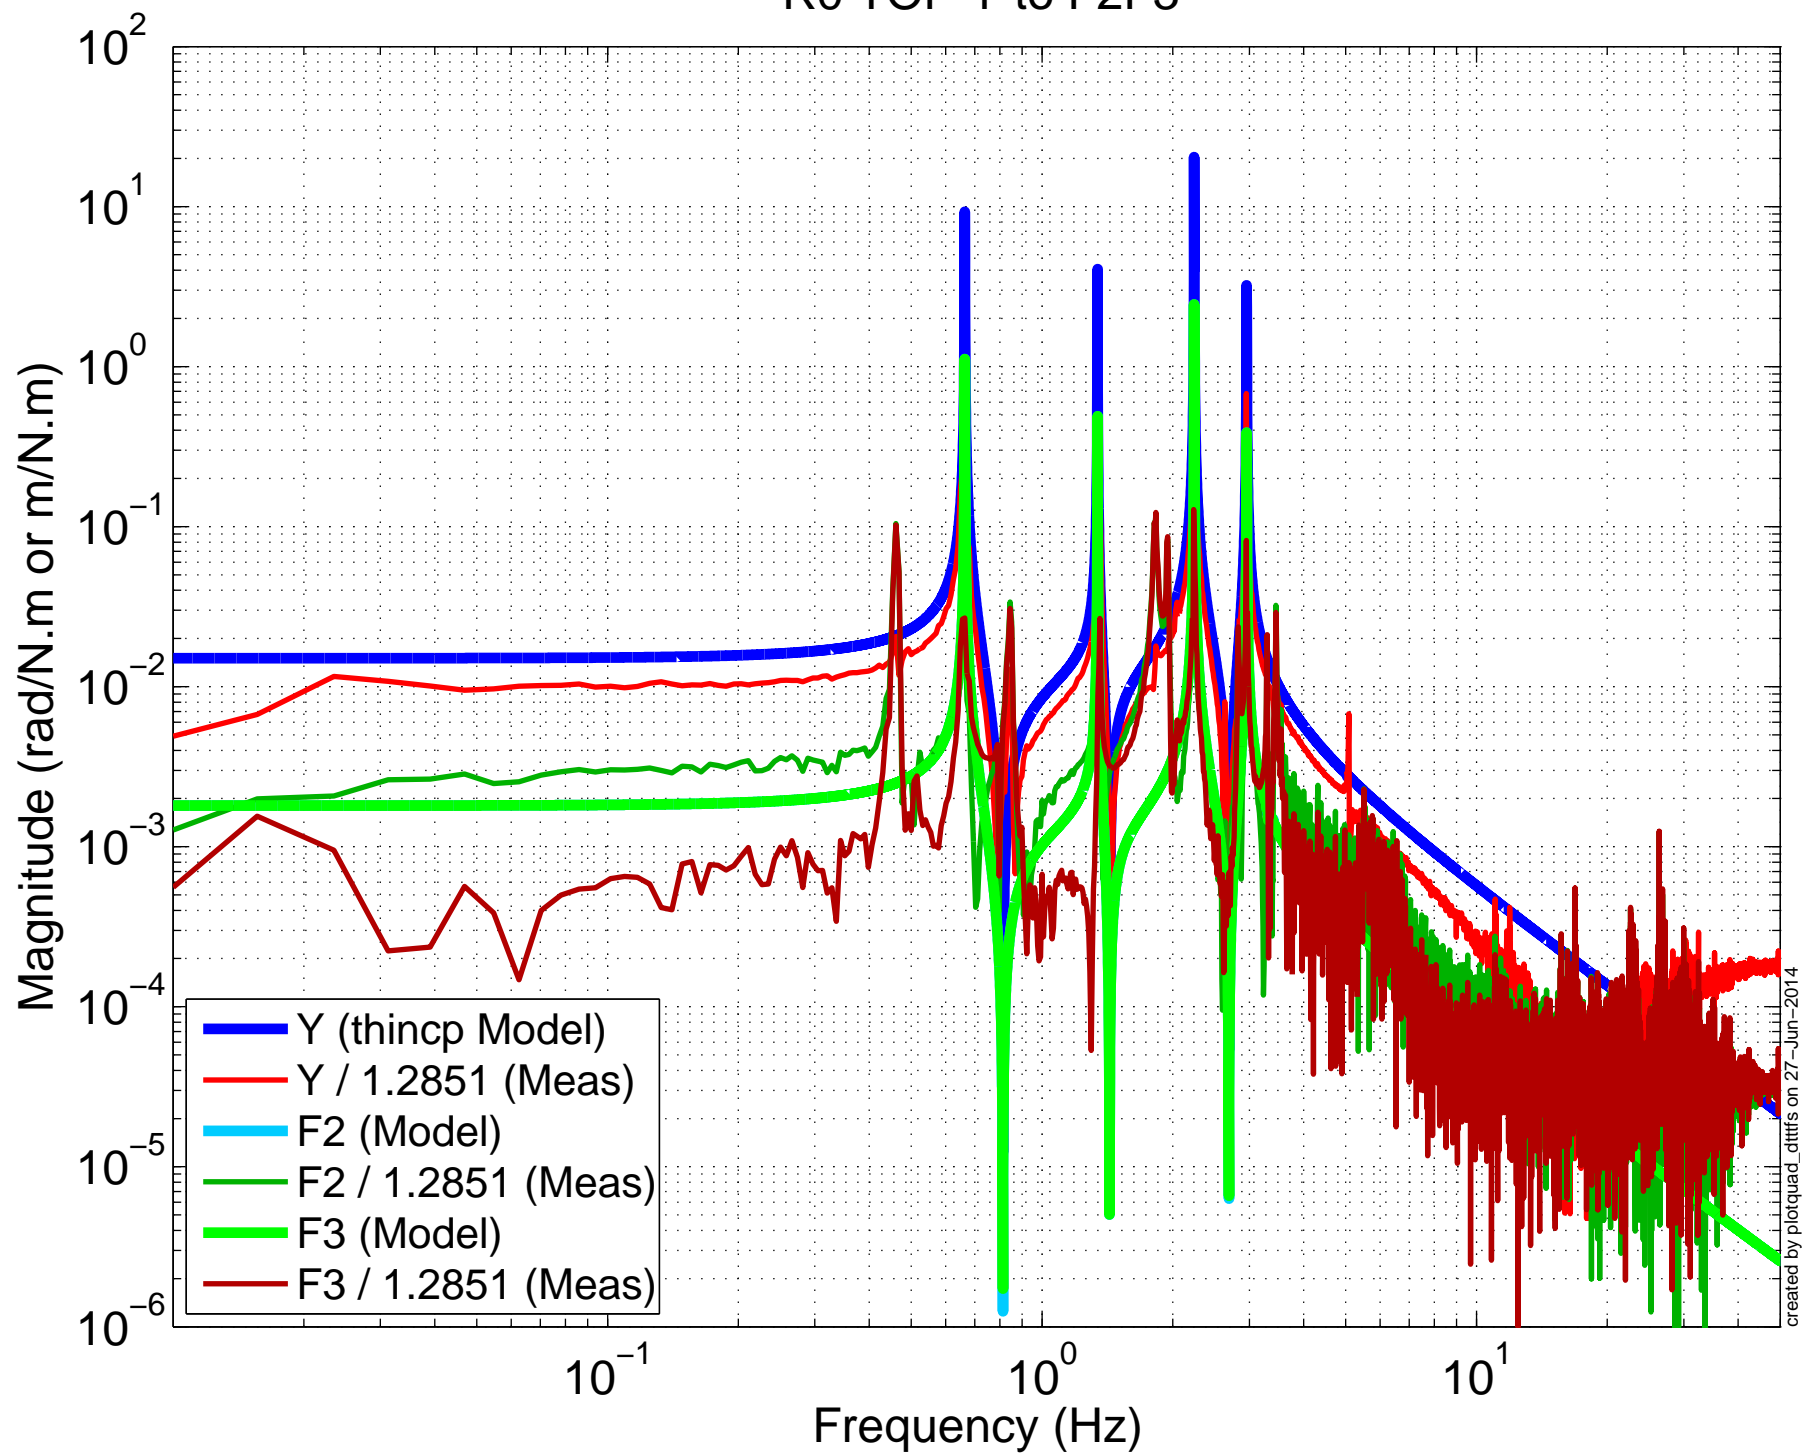

2013-11-26_0140 H1SUSITMX
R0 TOP L to F2F3

2014-06-27_1530 H1SUSITMX
R0 TOP L to F2F3

2014-06-27_2117 H1SUSITMX
R0 TOP L to F2F3

2013-11-26_0140 H1SUSITMX
R0 TOP Y to F2F3

created by plotquad_dttfns on 27-Jun-2014

2014-06-27_1530 H1SUSITMX
R0 TOP Y to F2F3

2014-06-27_2117 H1SUSITMX
R0 TOP Y to F2F3