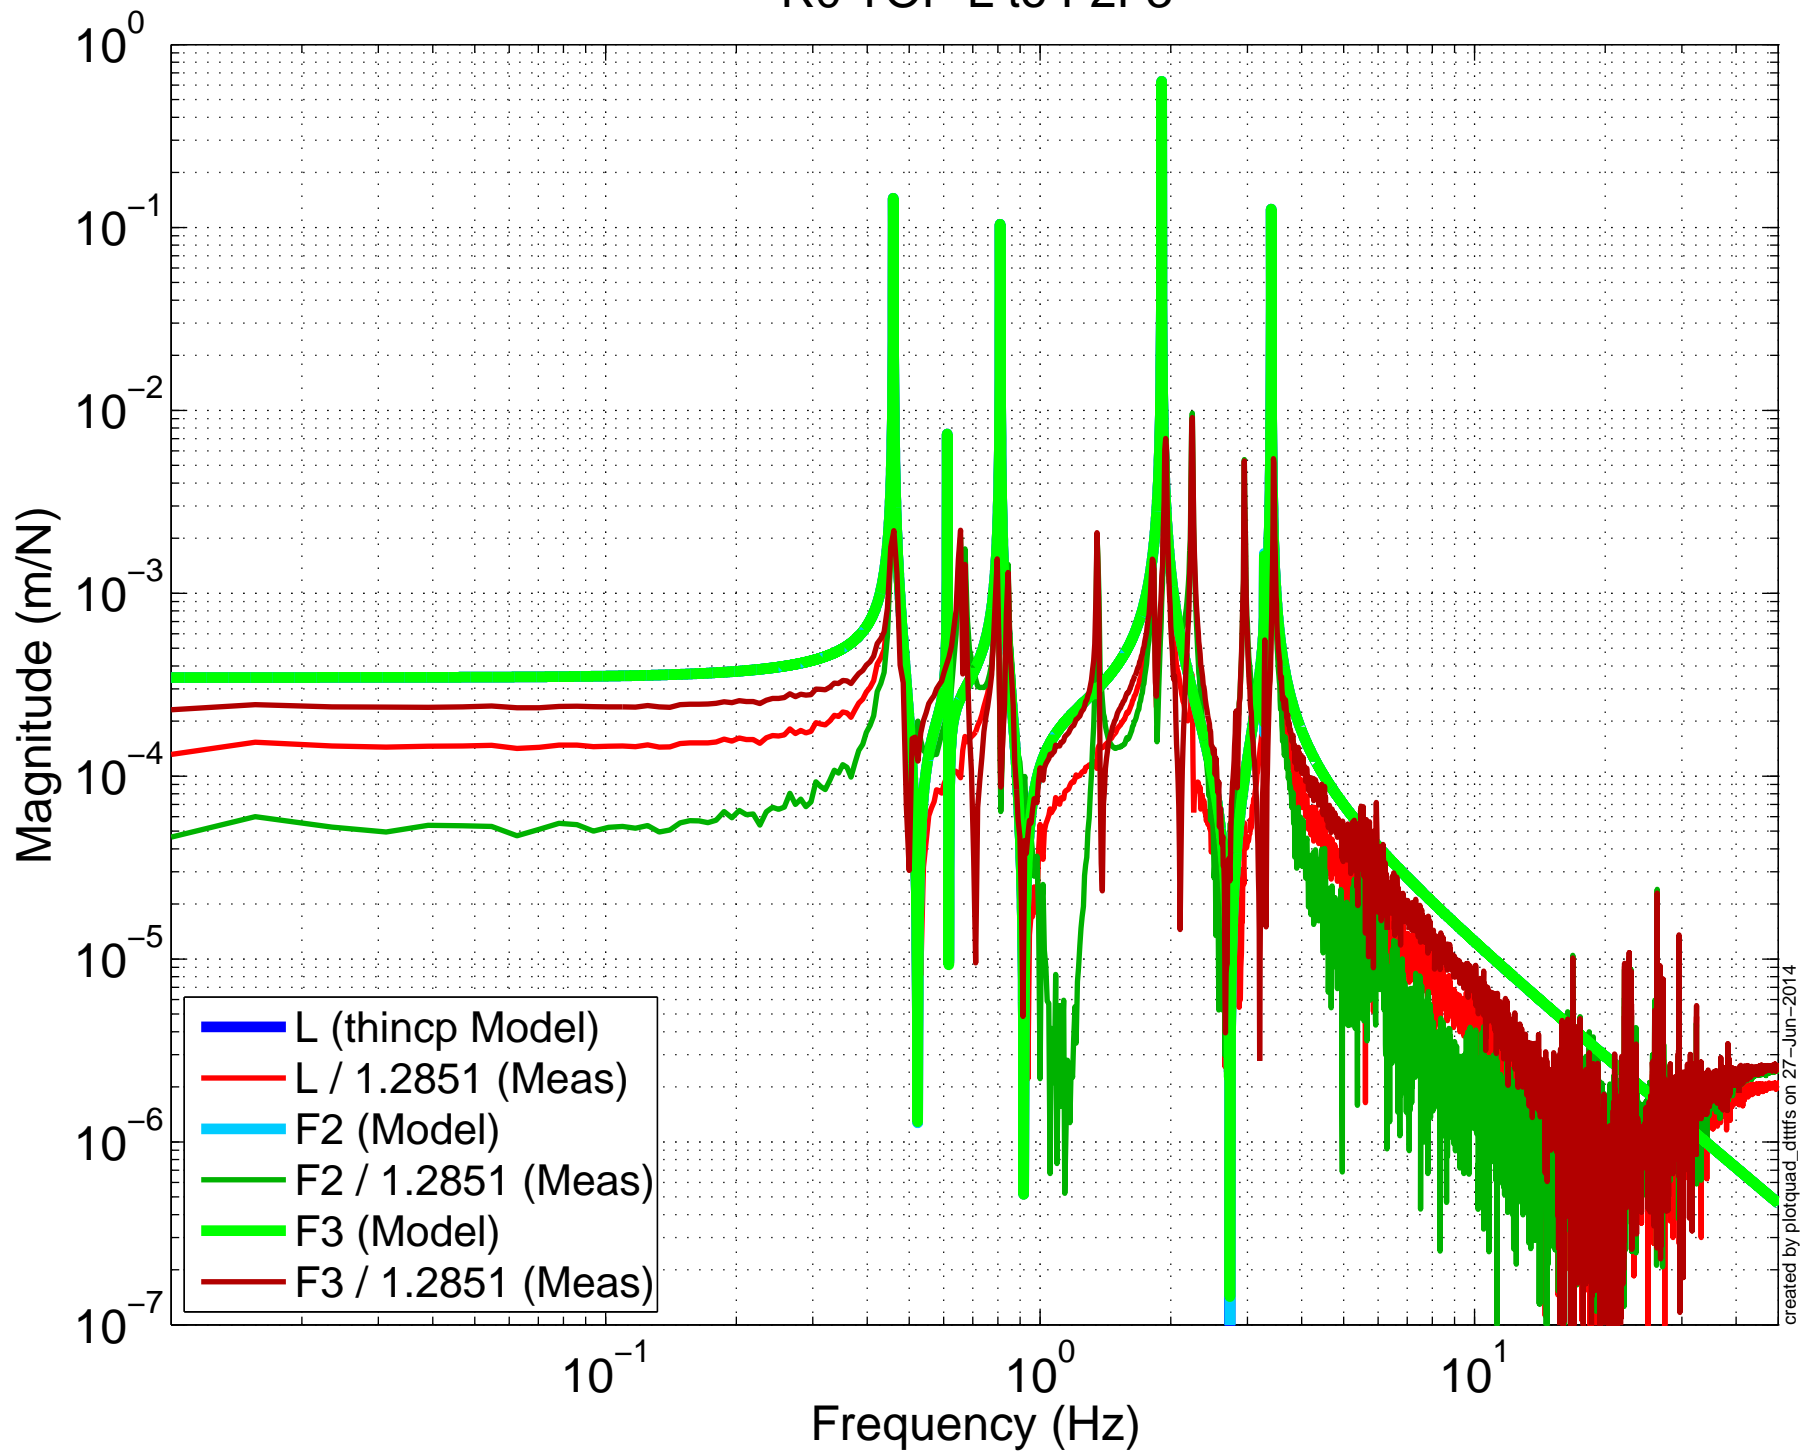

2013-11-26_0140 H1SUSITMX
R0 TOP L to F2F3

2014-06-27_1530 H1SUSITMX
R0 TOP L to F2F3

2014-06-27_2117 H1SUSITMX
R0 TOP L to F2F3

2013-11-26_0140 H1SUSITMX
R0 TOP Y to F2F3

created by plotquad_dttfns on 27-Jun-2014

2014-06-27_1530 H1SUSITMX
R0 TOP Y to F2F3

2014-06-27_2117 H1SUSITMX
R0 TOP Y to F2F3