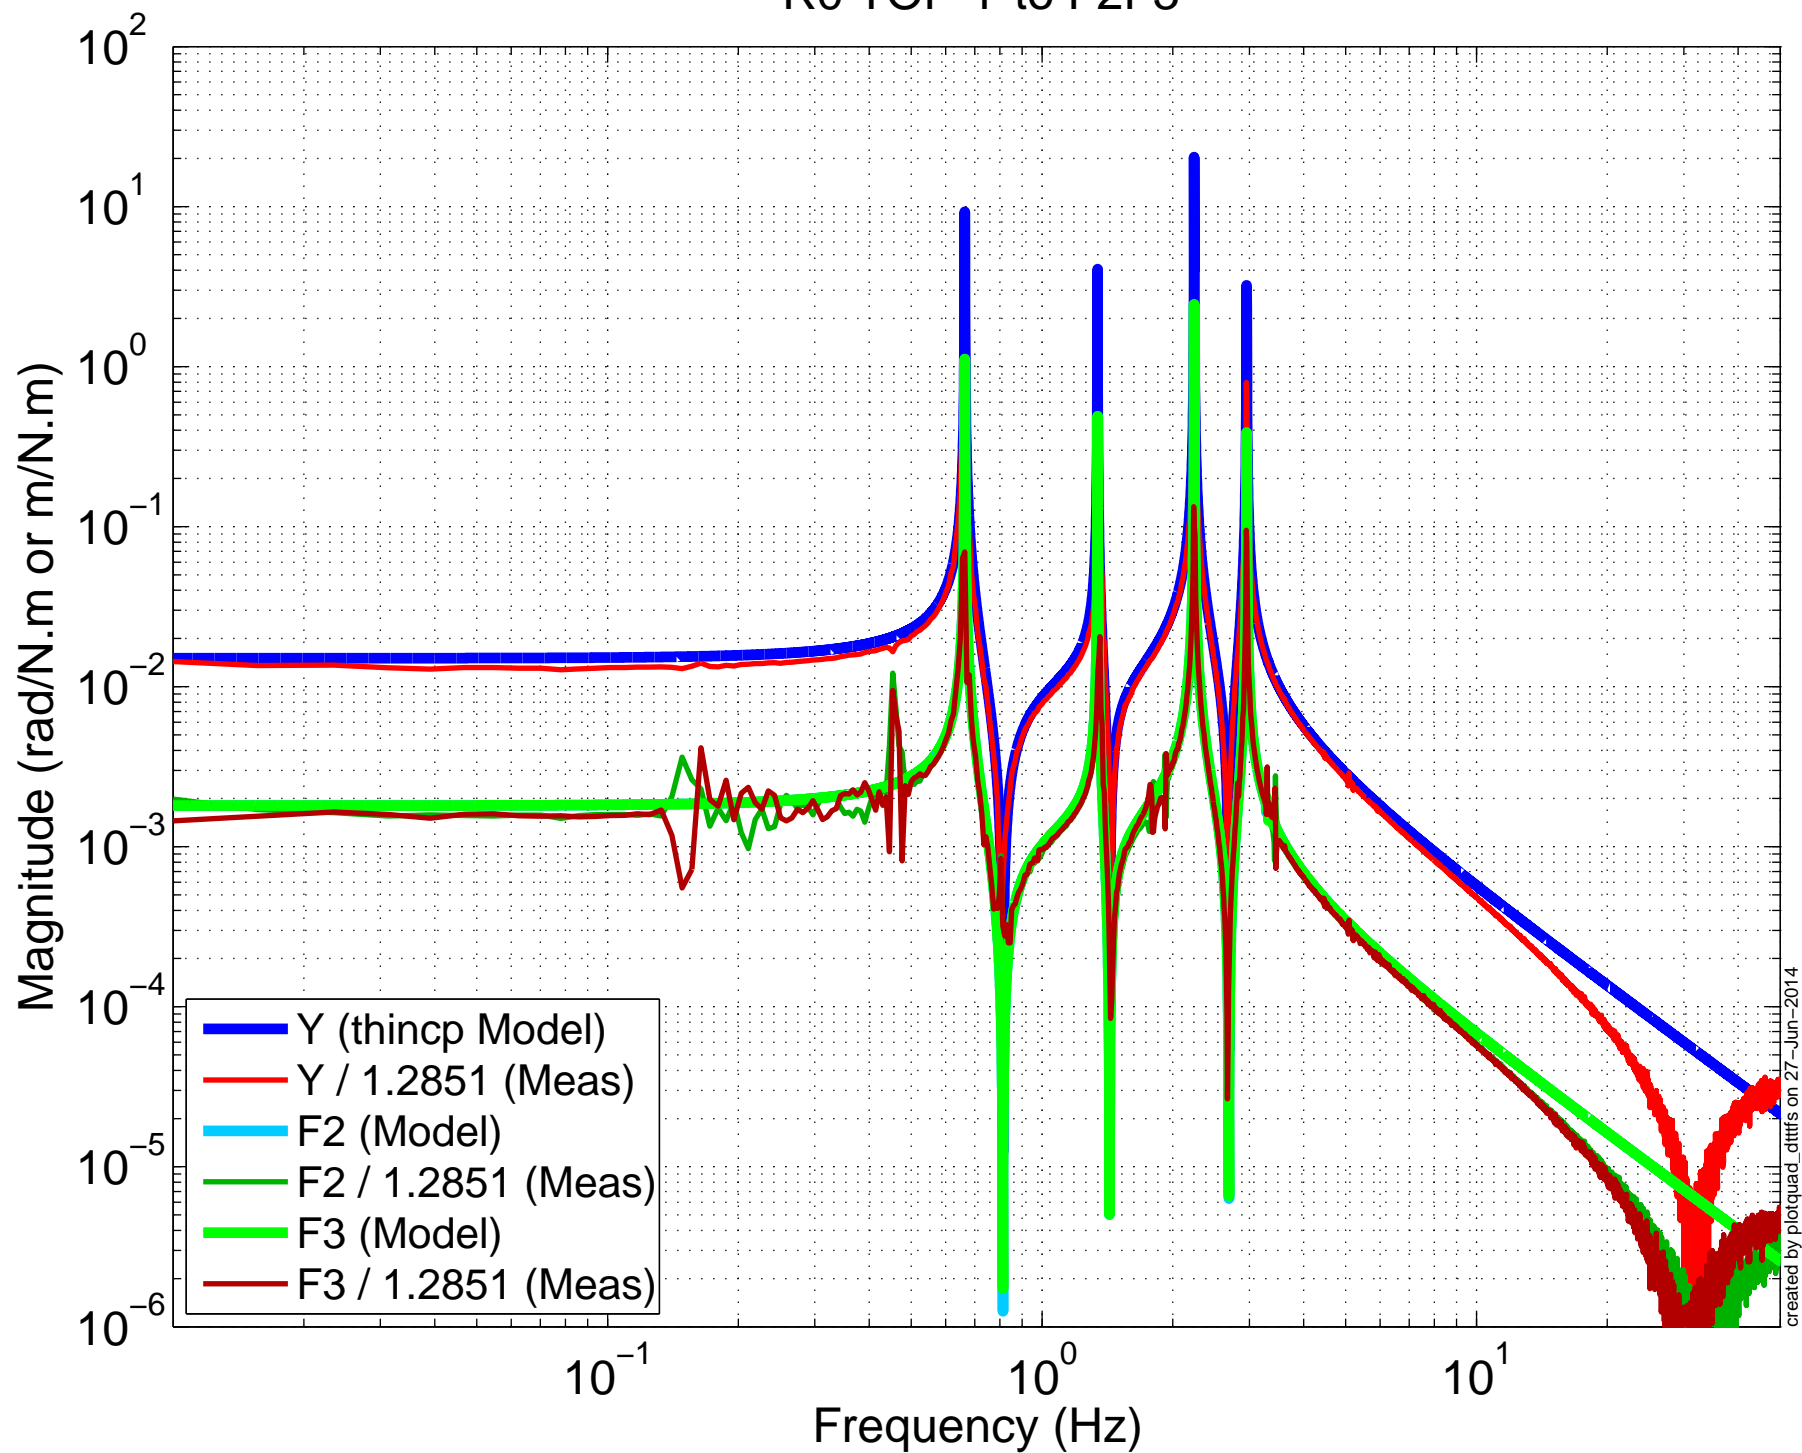

2013-11-26_0140 H1SUSITMX
R0 TOP L to F2F3

2014-06-27_1530 H1SUSITMX
R0 TOP L to F2F3

2014-06-27_2117 H1SUSITMX
R0 TOP L to F2F3

2013-11-26_0140 H1SUSITMX
R0 TOP Y to F2F3

created by plotquad_dttfns on 27-Jun-2014

2014-06-27_1530 H1SUSITMX
R0 TOP Y to F2F3

2014-06-27_2117 H1SUSITMX
R0 TOP Y to F2F3