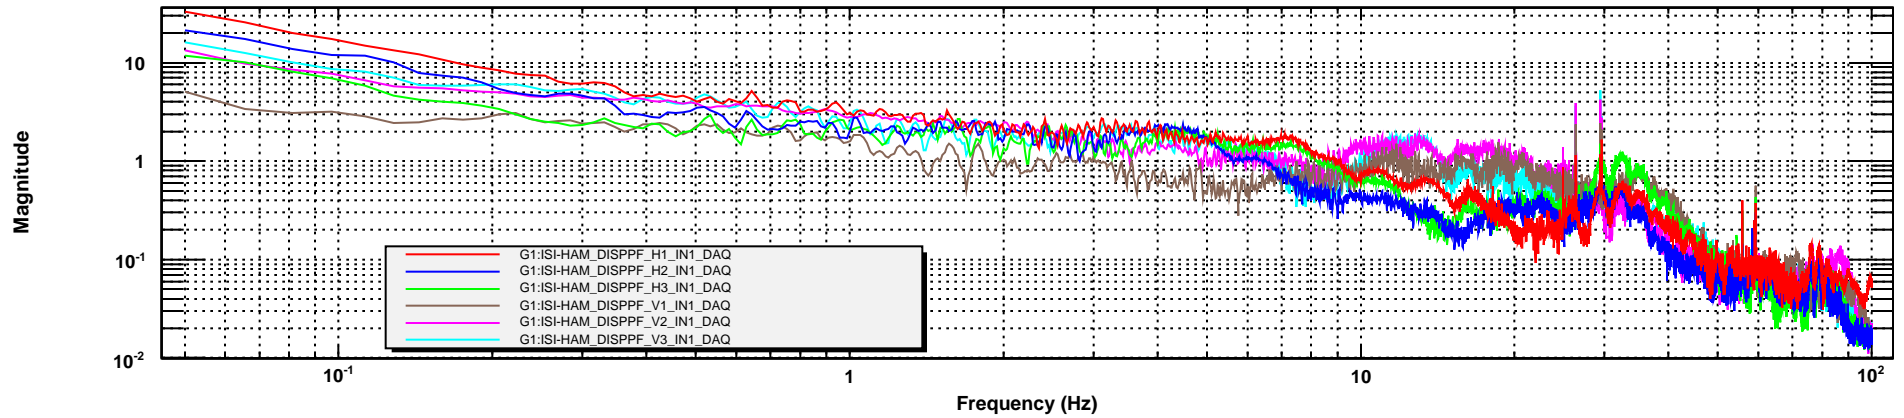

Power spectrum: Table LOCKED

T0=10/08/2010 19:32:30

Avg=25

BW=0.0234374

Power spectrum: Table UNLOCKED

T0=10/08/2010 18:59:07

Avg=1

BW=0.0234374