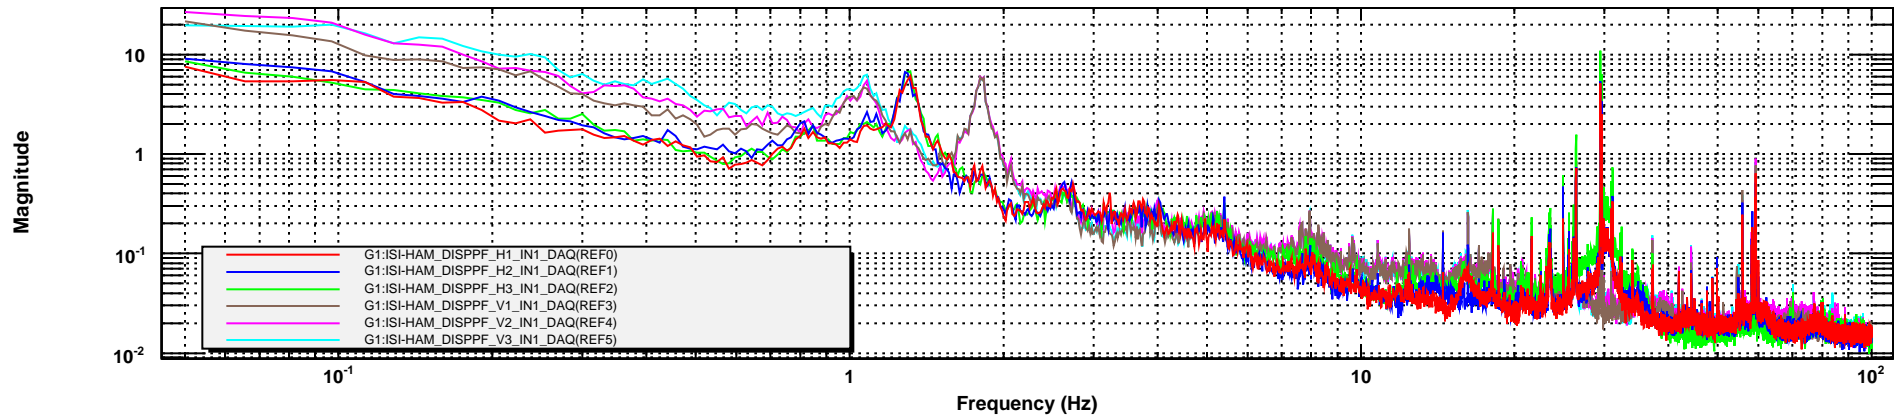

Power spectrum: Table LOCKED

T0=10/08/2010 19:32:30

Avg=25

BW=0.0234374

Power spectrum: Table UNLOCKED

T0=10/08/2010 18:59:07

Avg=1

BW=0.0234374