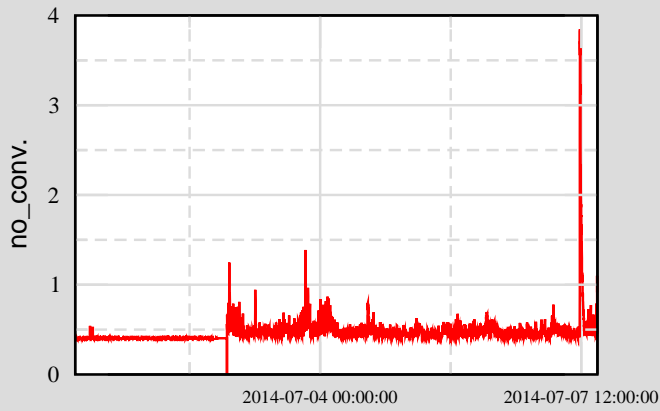

— MIN

Trend from 14-06-30-17-12-44 to 14-07-07-17-06-44

Ch 3: H1:IOP-SUS_ETMY_WD_OSEM3_RMSOUT Ch 6: H1:IOP-SUS_ETMY_WD_OSEM6_RMSOUT

Ch 2: H1:IOP-SUS_ETMY_WD_OSEM2_RMSOUT Ch 5: H1:IOP-SUS_ETMY_WD_OSEM5_RMSOUT