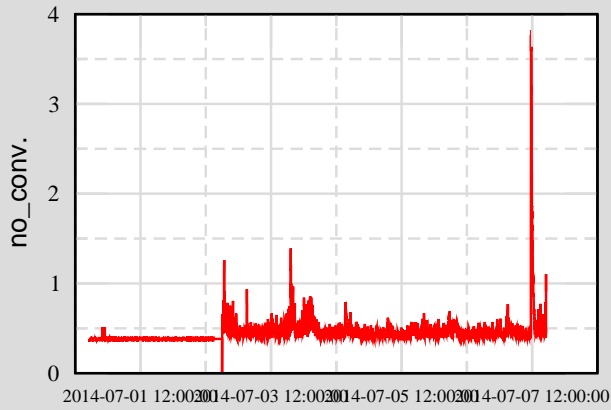

— MIN

Trend from 14-06-30-17-12-44 to 14-07-07-17-06-44

Ch 3: H1:IOP-SUS_ETMY_WD_OSEM3_RMSOUT Ch 6: H1:IOP-SUS_ETMY_WD_OSEM6_RMSOUT

Ch 2: H1:IOP-SUS_ETMY_WD_OSEM2_RMSOUT Ch 5: H1:IOP-SUS_ETMY_WD_OSEM5_RMSOUT