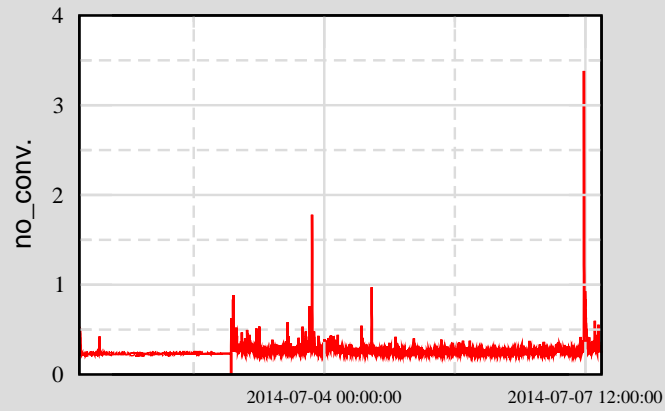

— MIN

Trend from 14-06-30-17-12-44 to 14-07-07-17-06-44

Ch 3: H1:IOP-SUS_ETMY_WD_OSEM3_RMSOUT Ch 6: H1:IOP-SUS_ETMY_WD_OSEM6_RMSOUT

Ch 2: H1:IOP-SUS_ETMY_WD_OSEM2_RMSOUT Ch 5: H1:IOP-SUS_ETMY_WD_OSEM5_RMSOUT