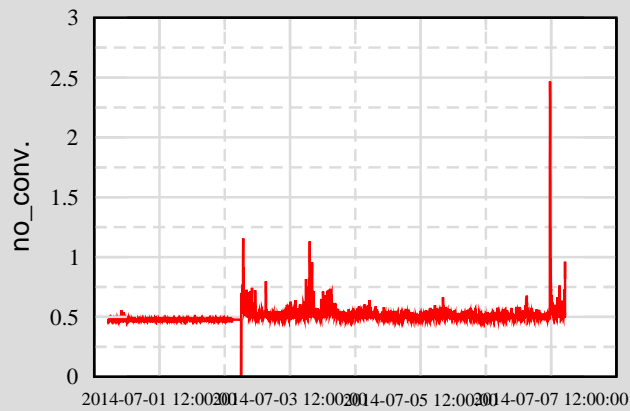

Ch 1: H1:IOP-SUS_ETMY_WD_OSEM1_RMSOUT Ch 4: H1:IOP-SUS_ETMY_WD_OSEM4_RMSOUT