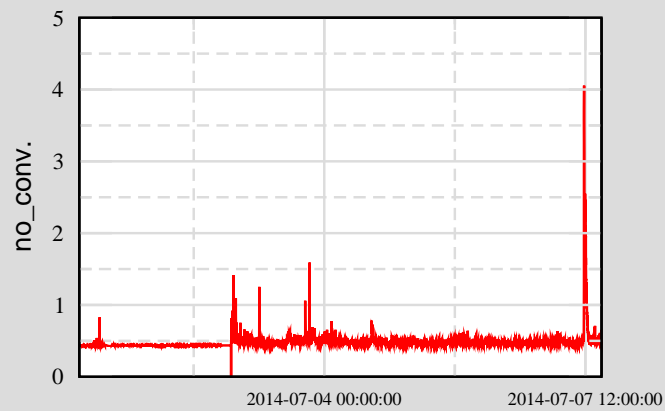

Ch 1: H1:IOP-SUS_ETMY_WD_OSEM1_RMSOUT Ch 4: H1:IOP-SUS_ETMY_WD_OSEM4_RMSOUT