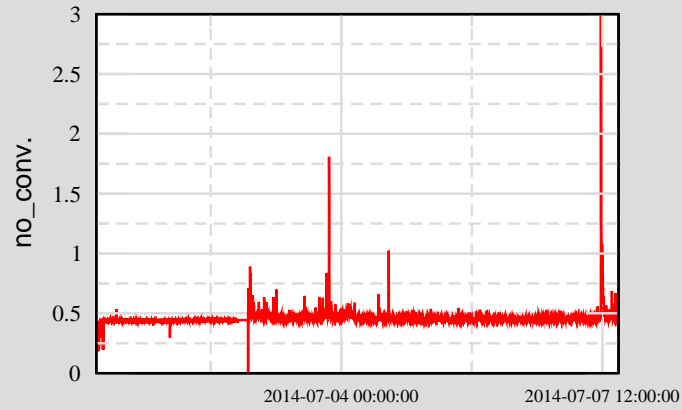

— MIN

Trend from 14-06-30-17-12-44 to 14-07-07-17-06-44

Ch 3: H1:IOP-SUS_ETMY_WD_OSEM3_RMSOUT Ch 6: H1:IOP-SUS_ETMY_WD_OSEM6_RMSOUT

Ch 2: H1:IOP-SUS_ETMY_WD_OSEM2_RMSOUT Ch 5: H1:IOP-SUS_ETMY_WD_OSEM5_RMSOUT