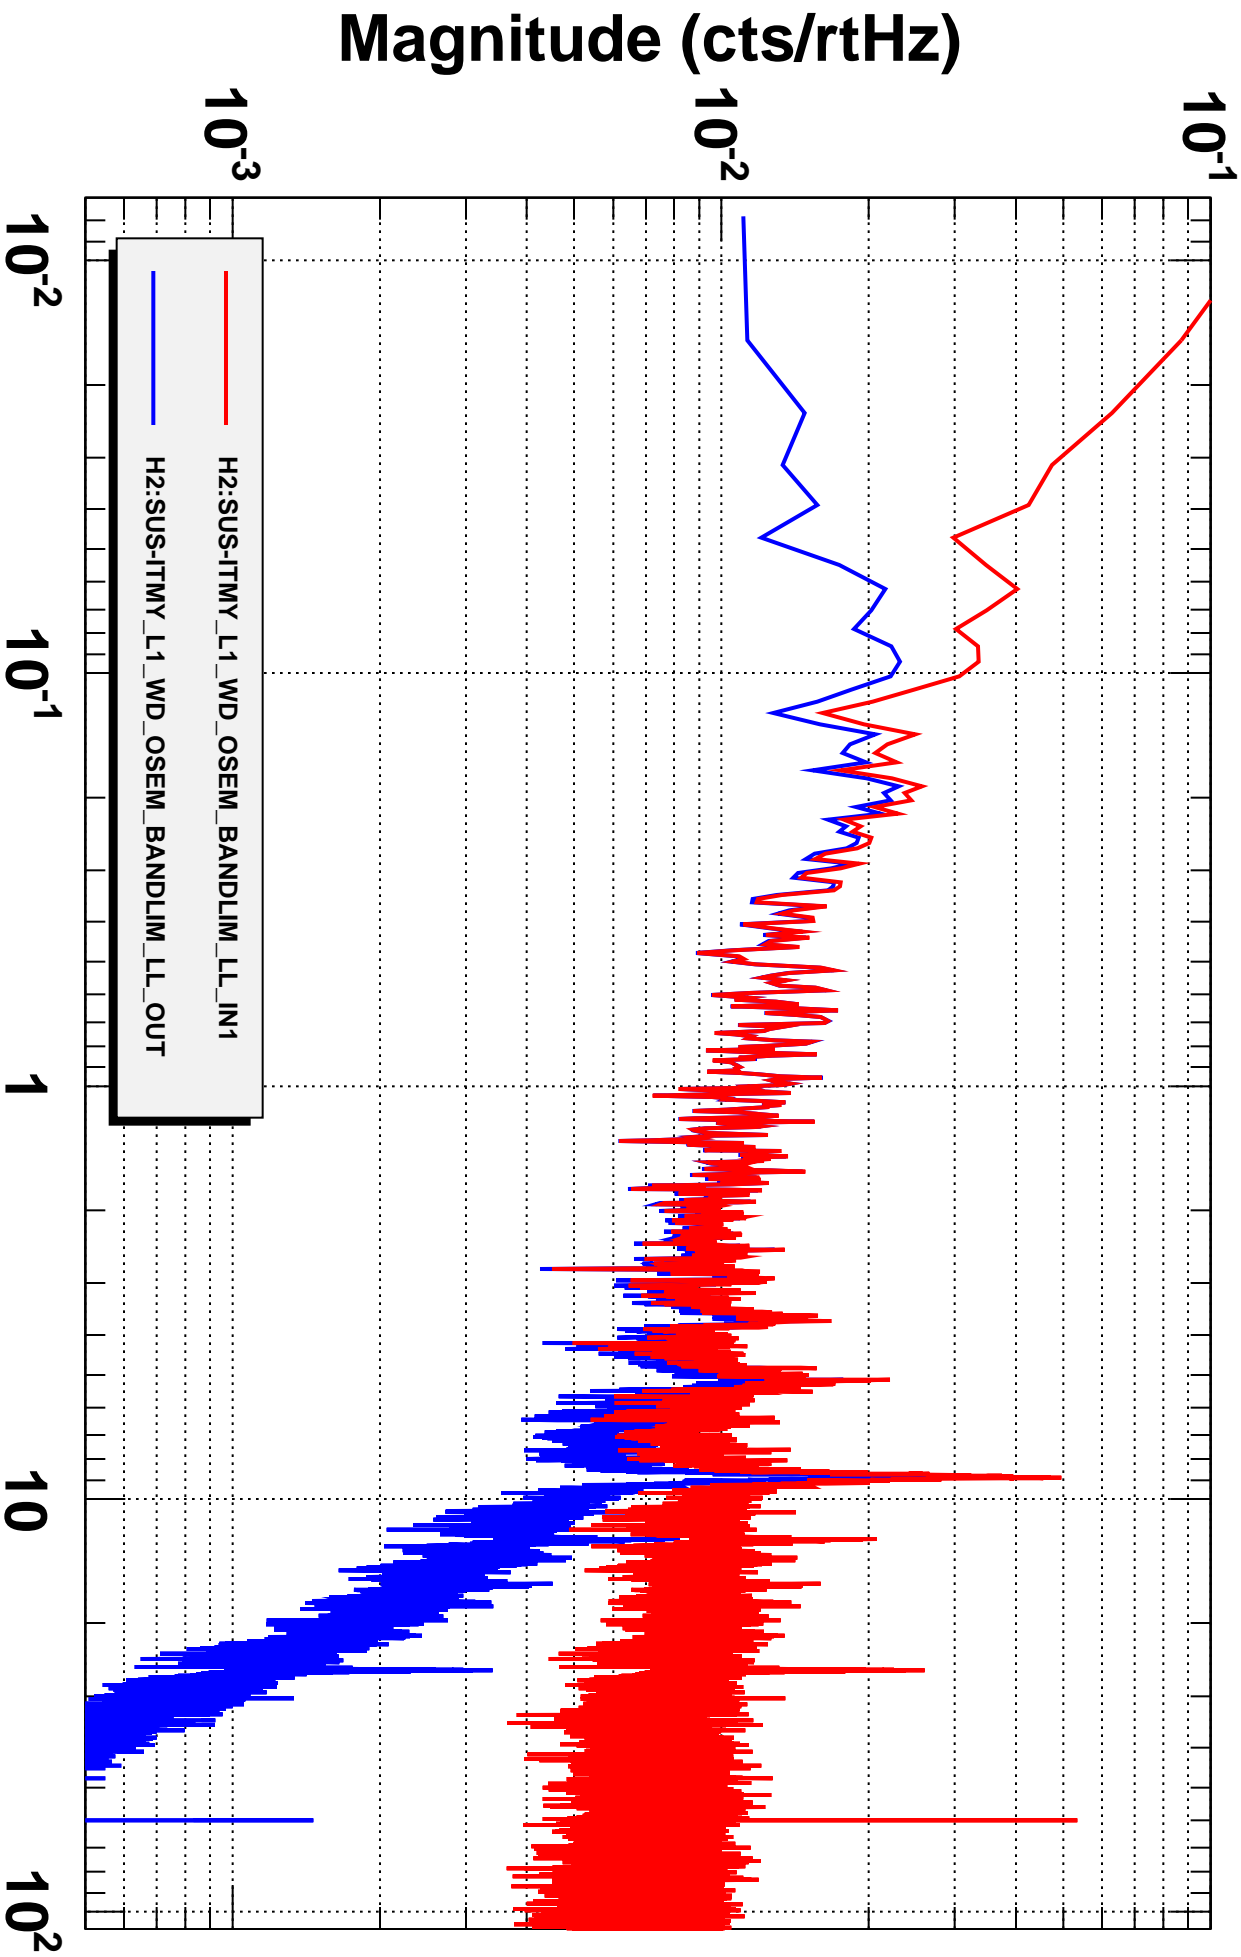

Amplitude Spectrum

T0=22/08/2011 15:40:16

Avg=10

BW=0.0117178