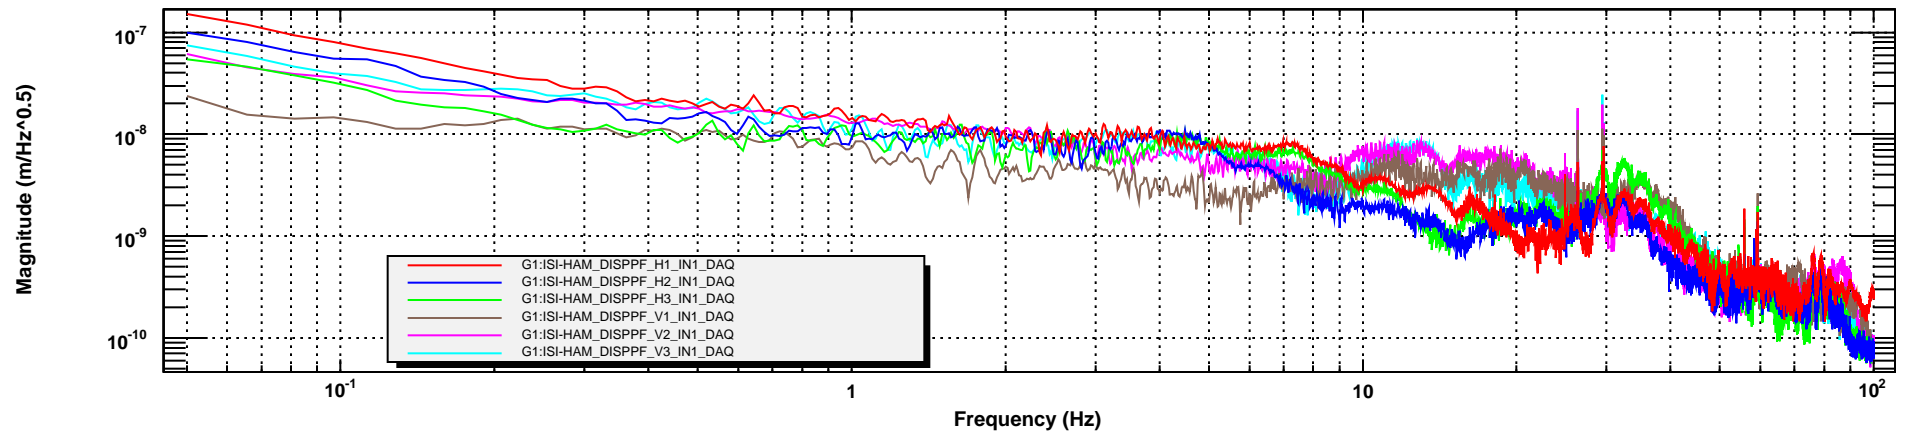

Power spectrum: Table LOCKED

T0=10/08/2010 19:32:30

Avg=25

BW=0.0234374

Power spectrum: Table UNLOCKED

T0=10/08/2010 18:59:07

Avg=1

BW=0.0234374