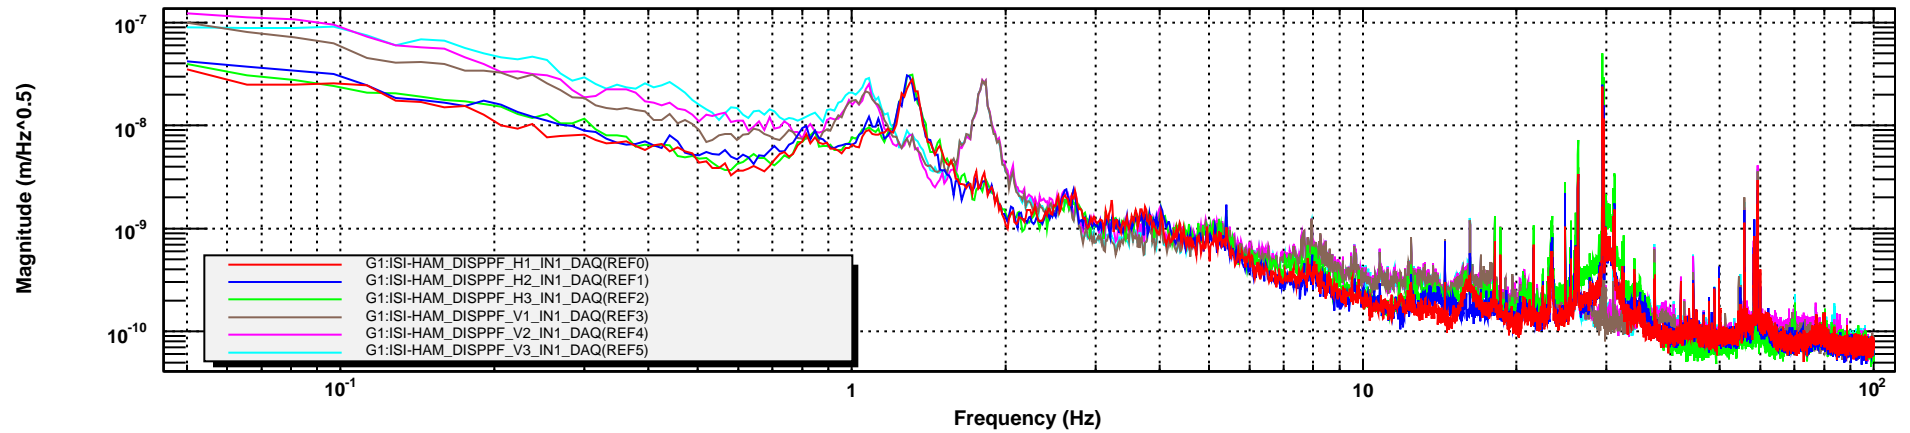

Power spectrum: Table LOCKED

T0=10/08/2010 19:32:30

Avg=25

BW=0.0234374

Power spectrum: Table UNLOCKED

T0=10/08/2010 18:59:07

Avg=1

BW=0.0234374