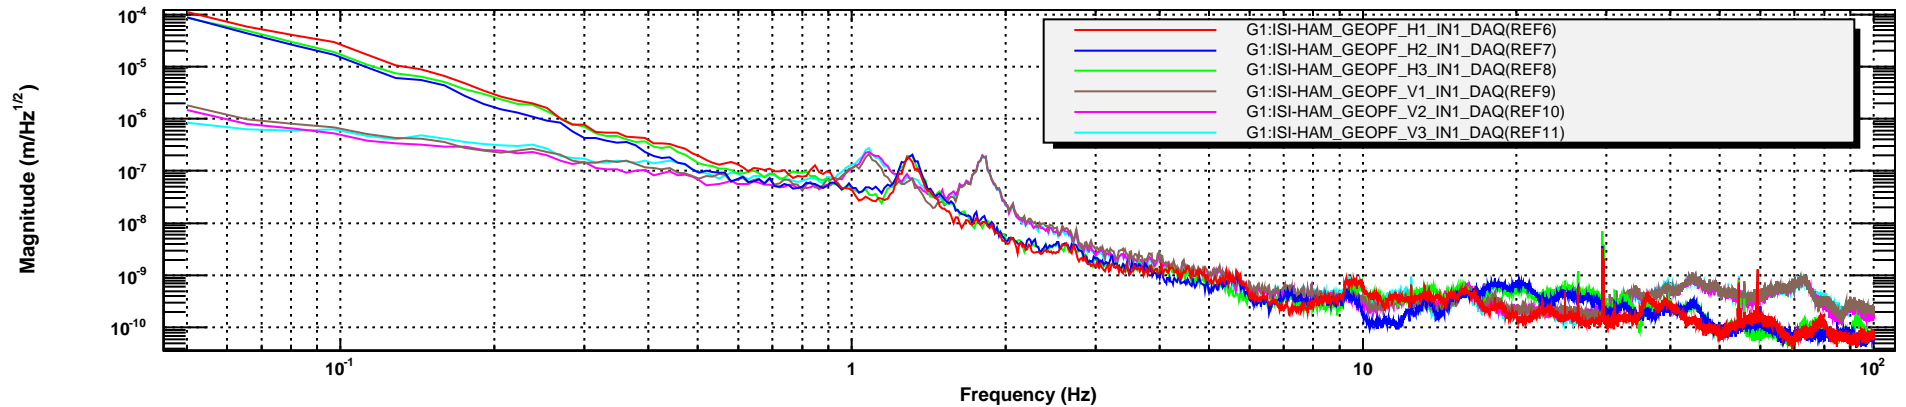

Power spectrum: Table LOCKED

T0=10/08/2010 19:32:30

Avg=25

BW=0.0234374

Power spectrum: Table UNLOCKED

T0=10/08/2010 18:59:07

Avg=1

BW=0.0234374