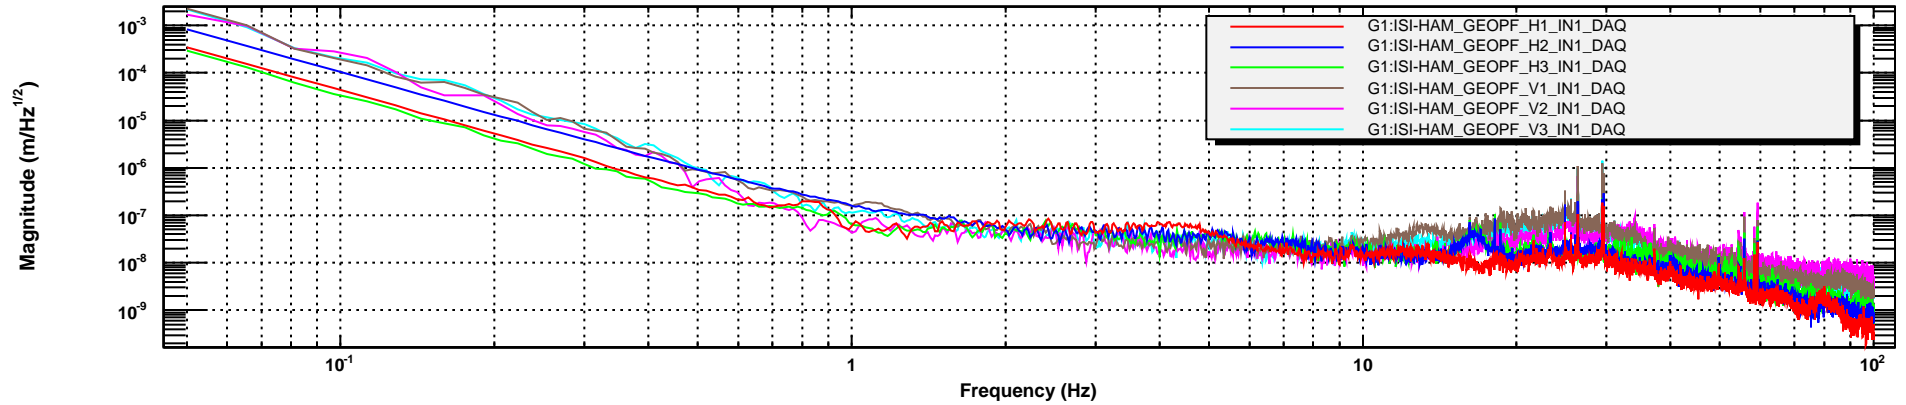

Power spectrum: Table LOCKED

T0=10/08/2010 19:32:30

Avg=25

BW=0.0234374

Power spectrum: Table UNLOCKED

T0=10/08/2010 18:59:07

Avg=1

BW=0.0234374