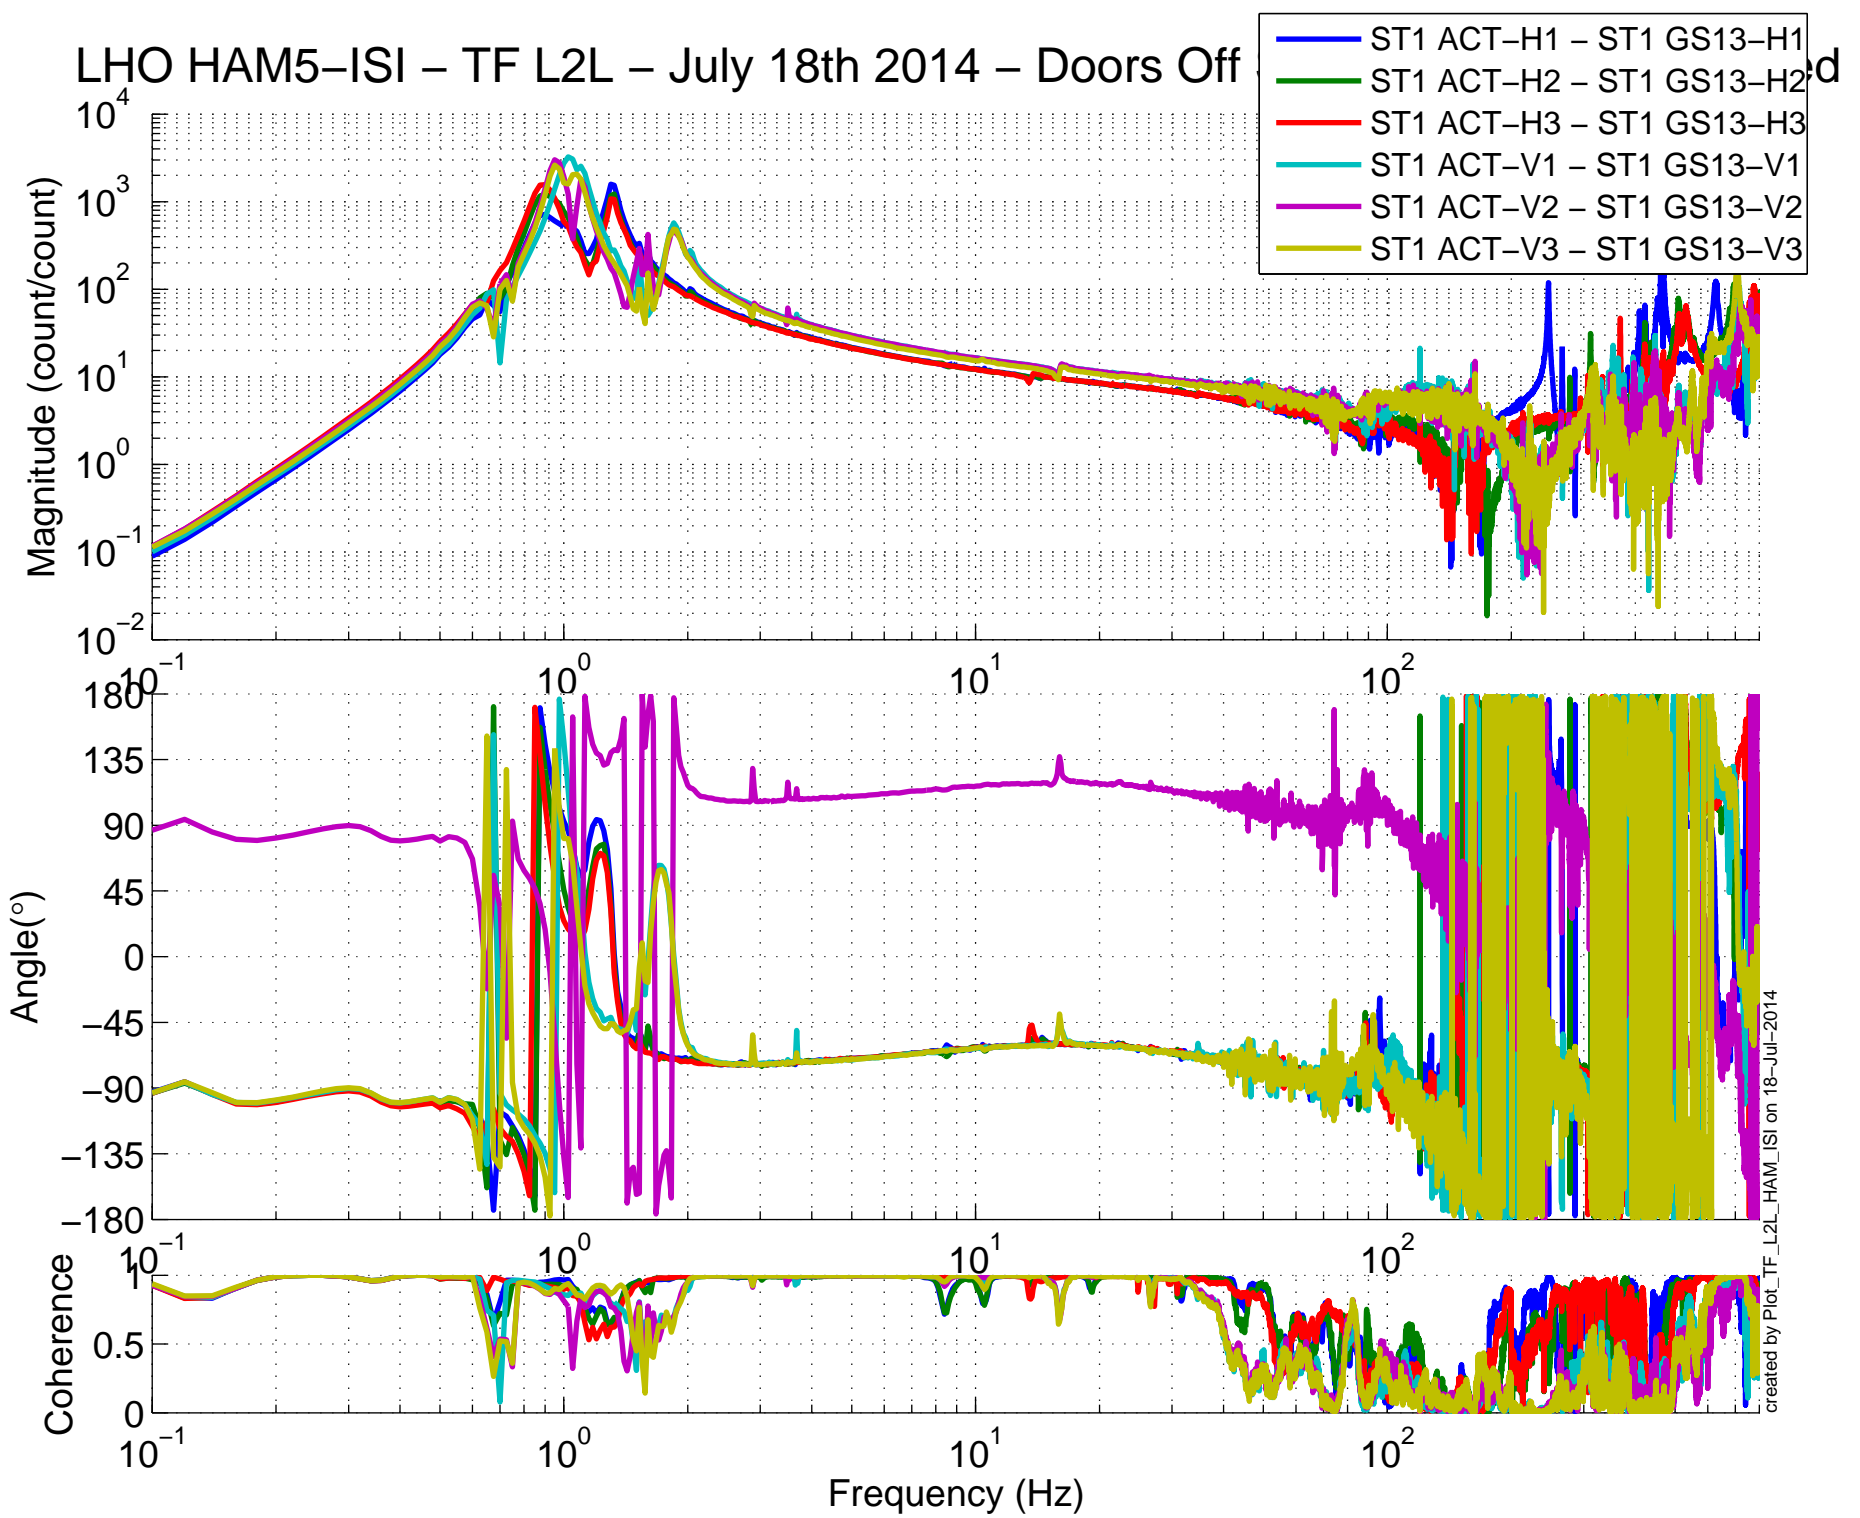

LHO HAM5-ISI – TF L2L – July 18th 2014 – Doors Off

created by Plot_TF_L2L_HAM_ISI on 18-Jul-2014