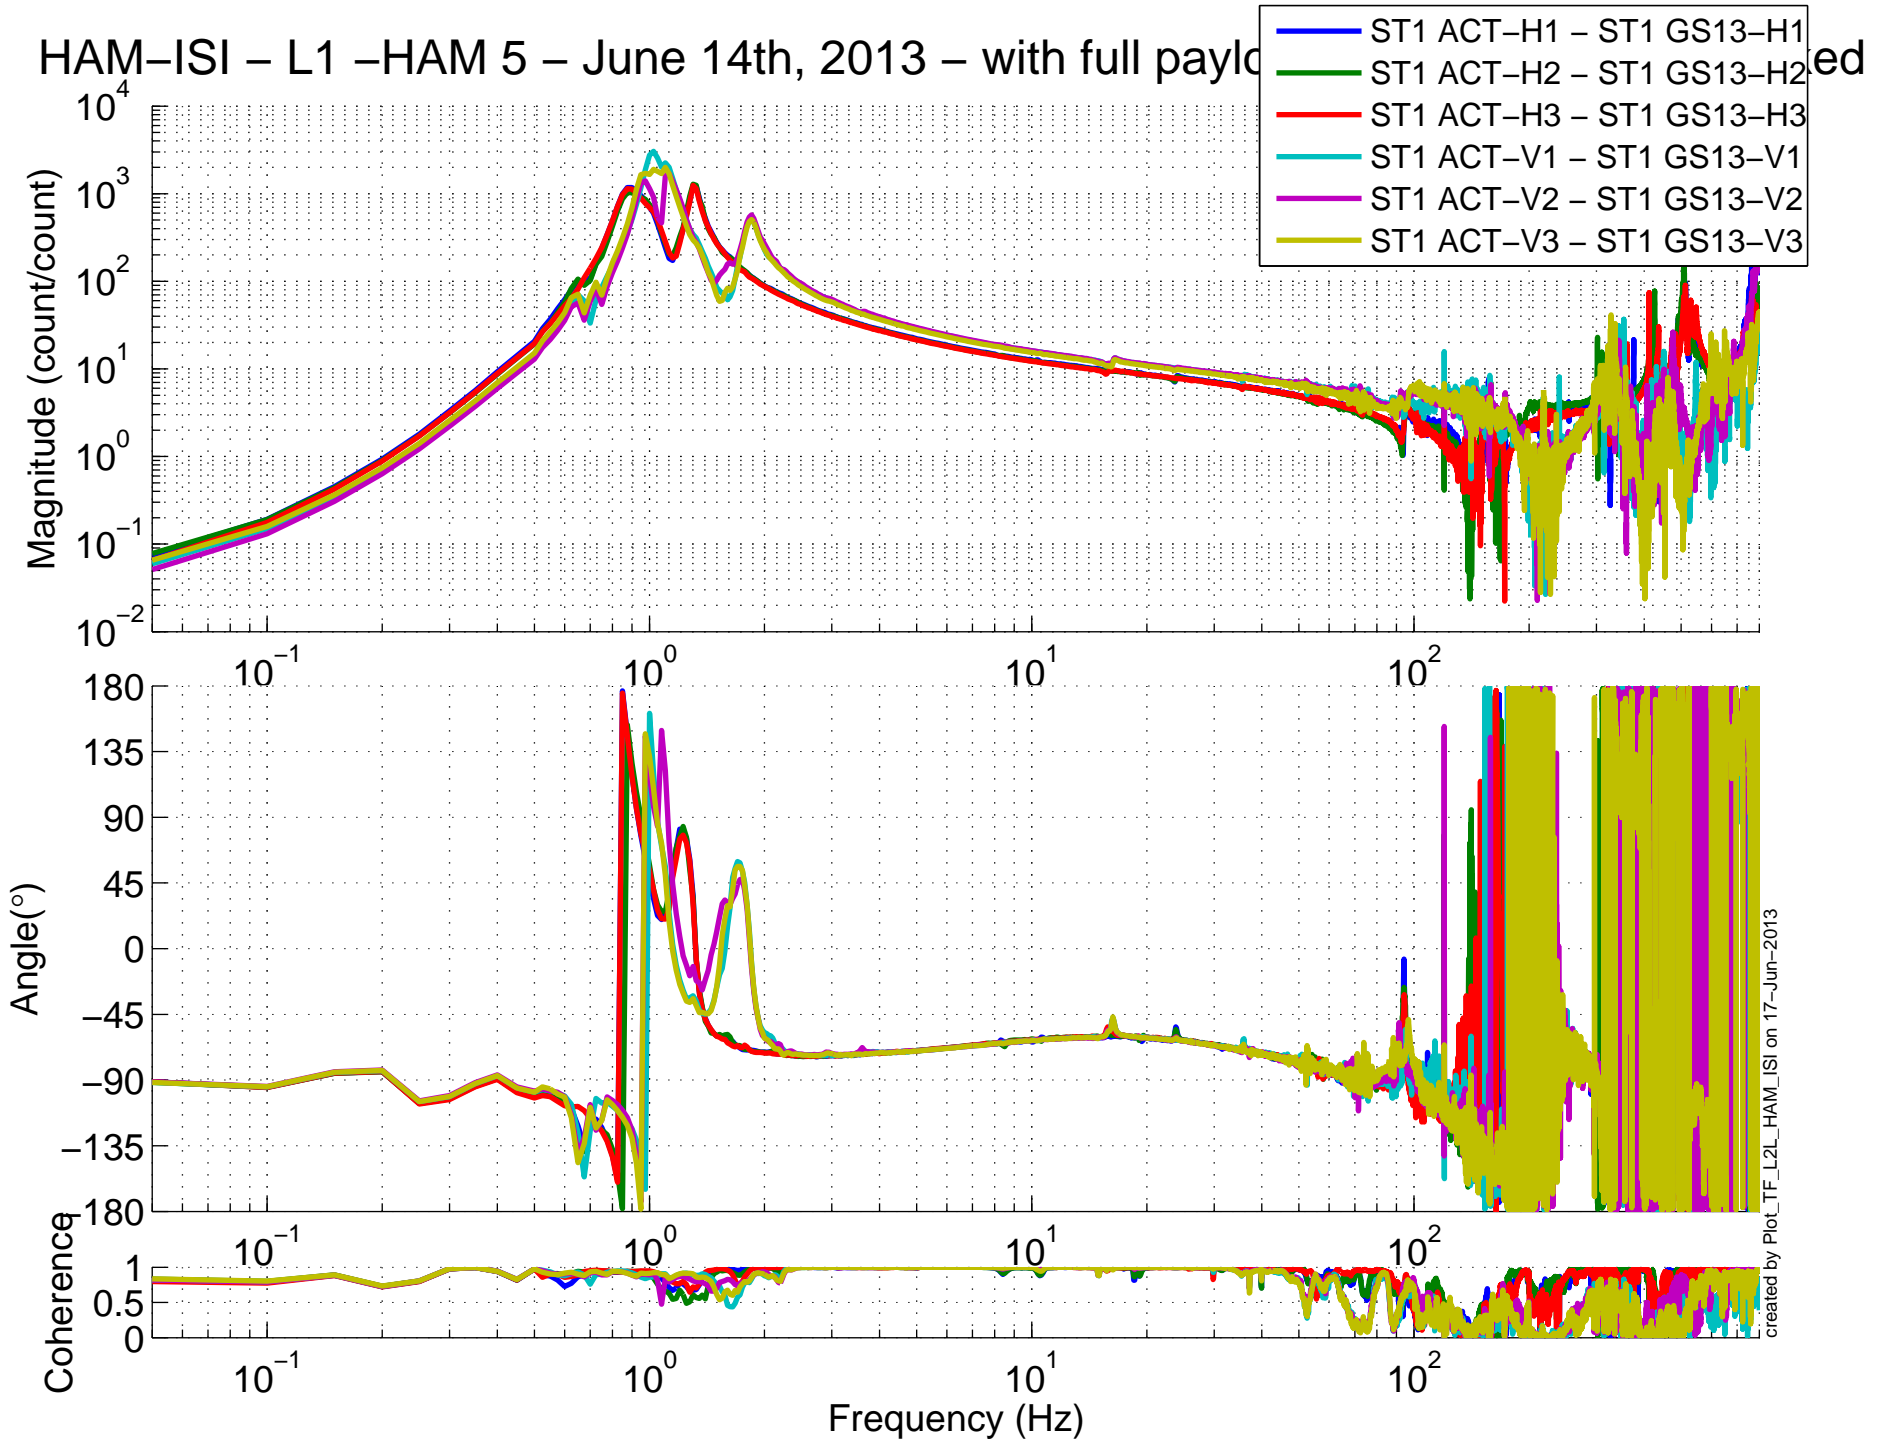

HAM-ISI - L1 -HAM 5 - June 14th, 2013 - with full payload

created by Plot_TF_L2L_HAM_ISI on 17-Jun-2013