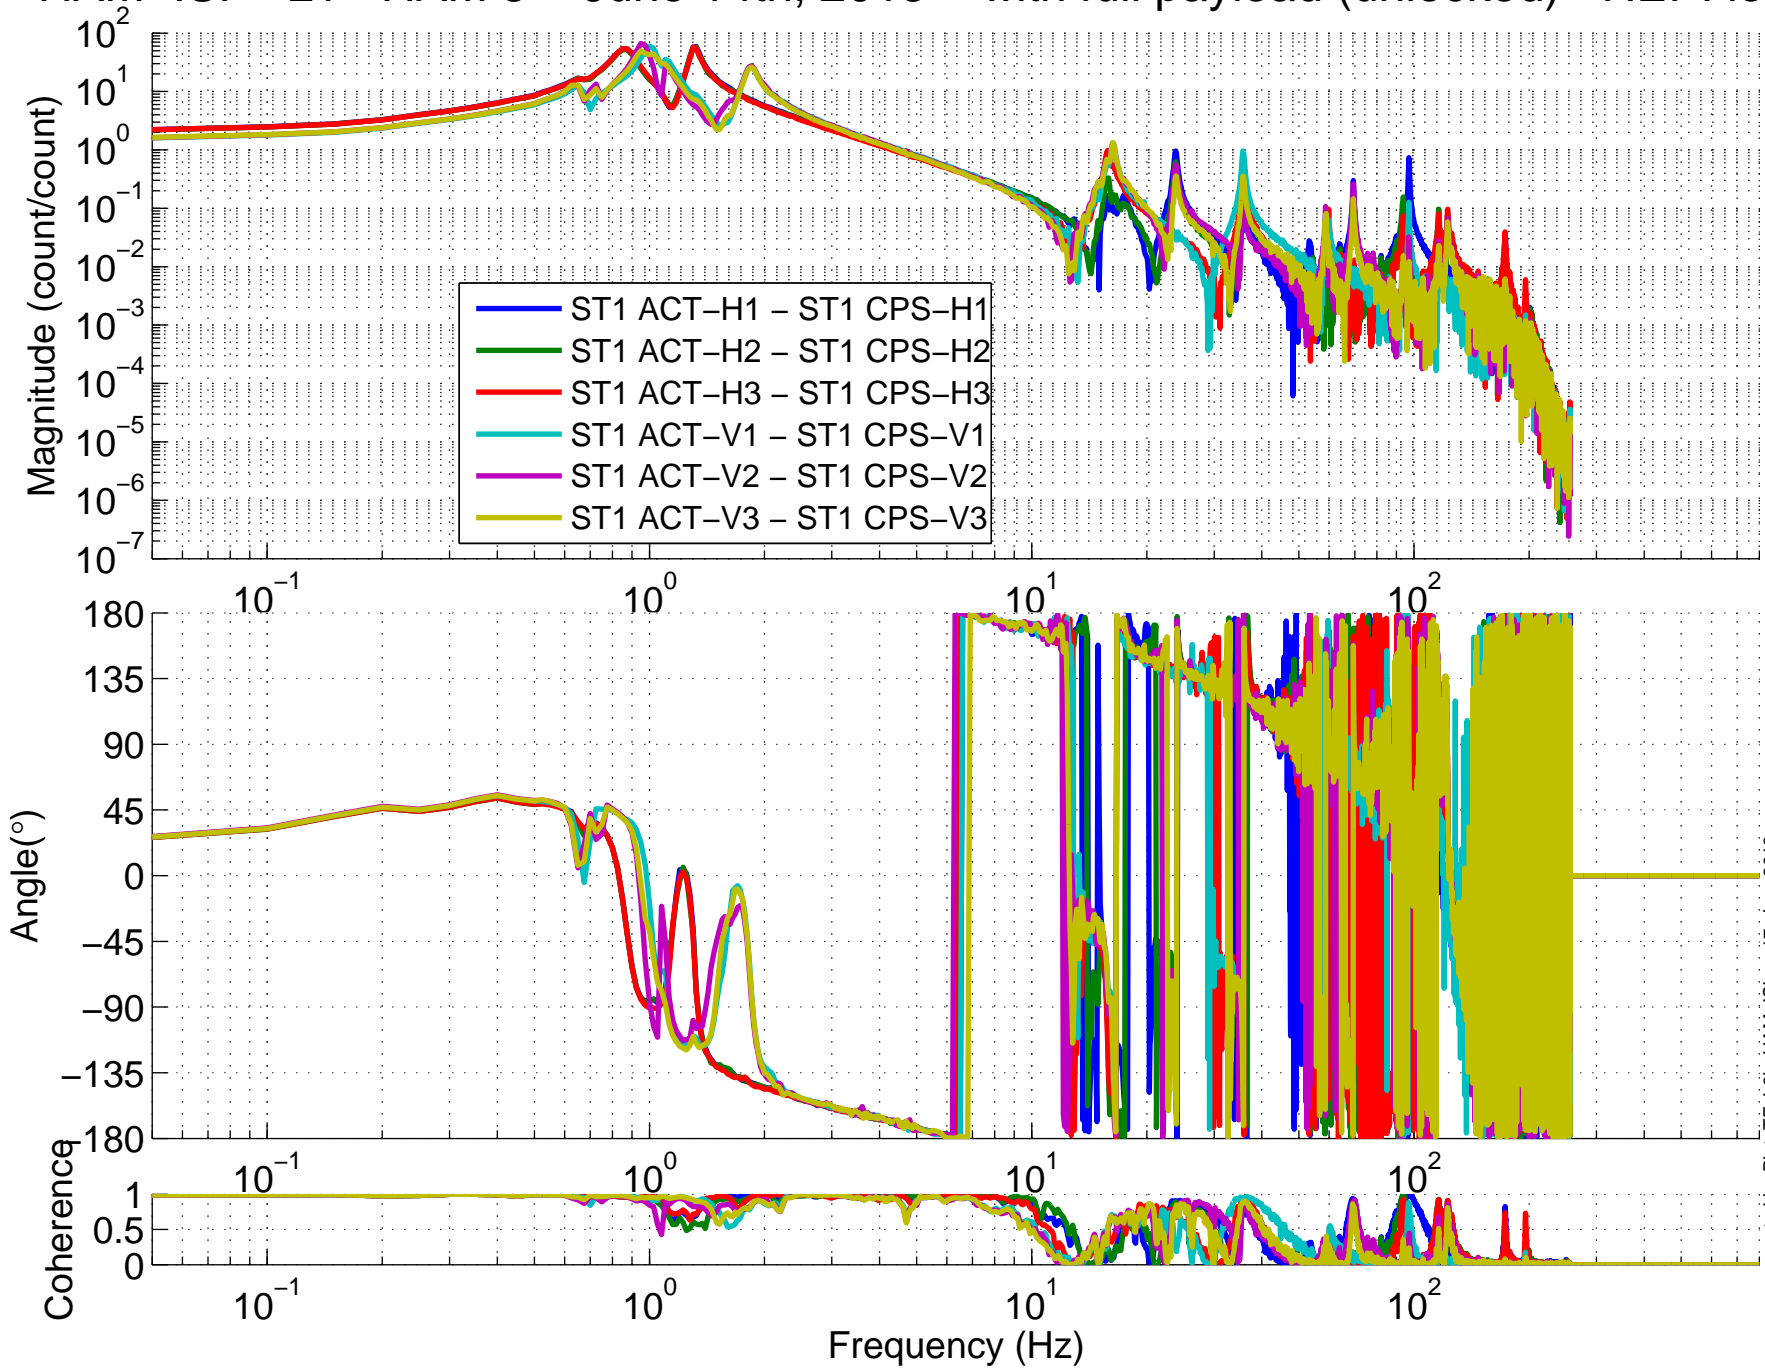

HAM-ISI - L1 -HAM 5 - June 14th, 2013 - with full payload (unlocked) -HEPI locked

created by Plot_TF_L2L_HAM_ISI on 17-Jun-2013