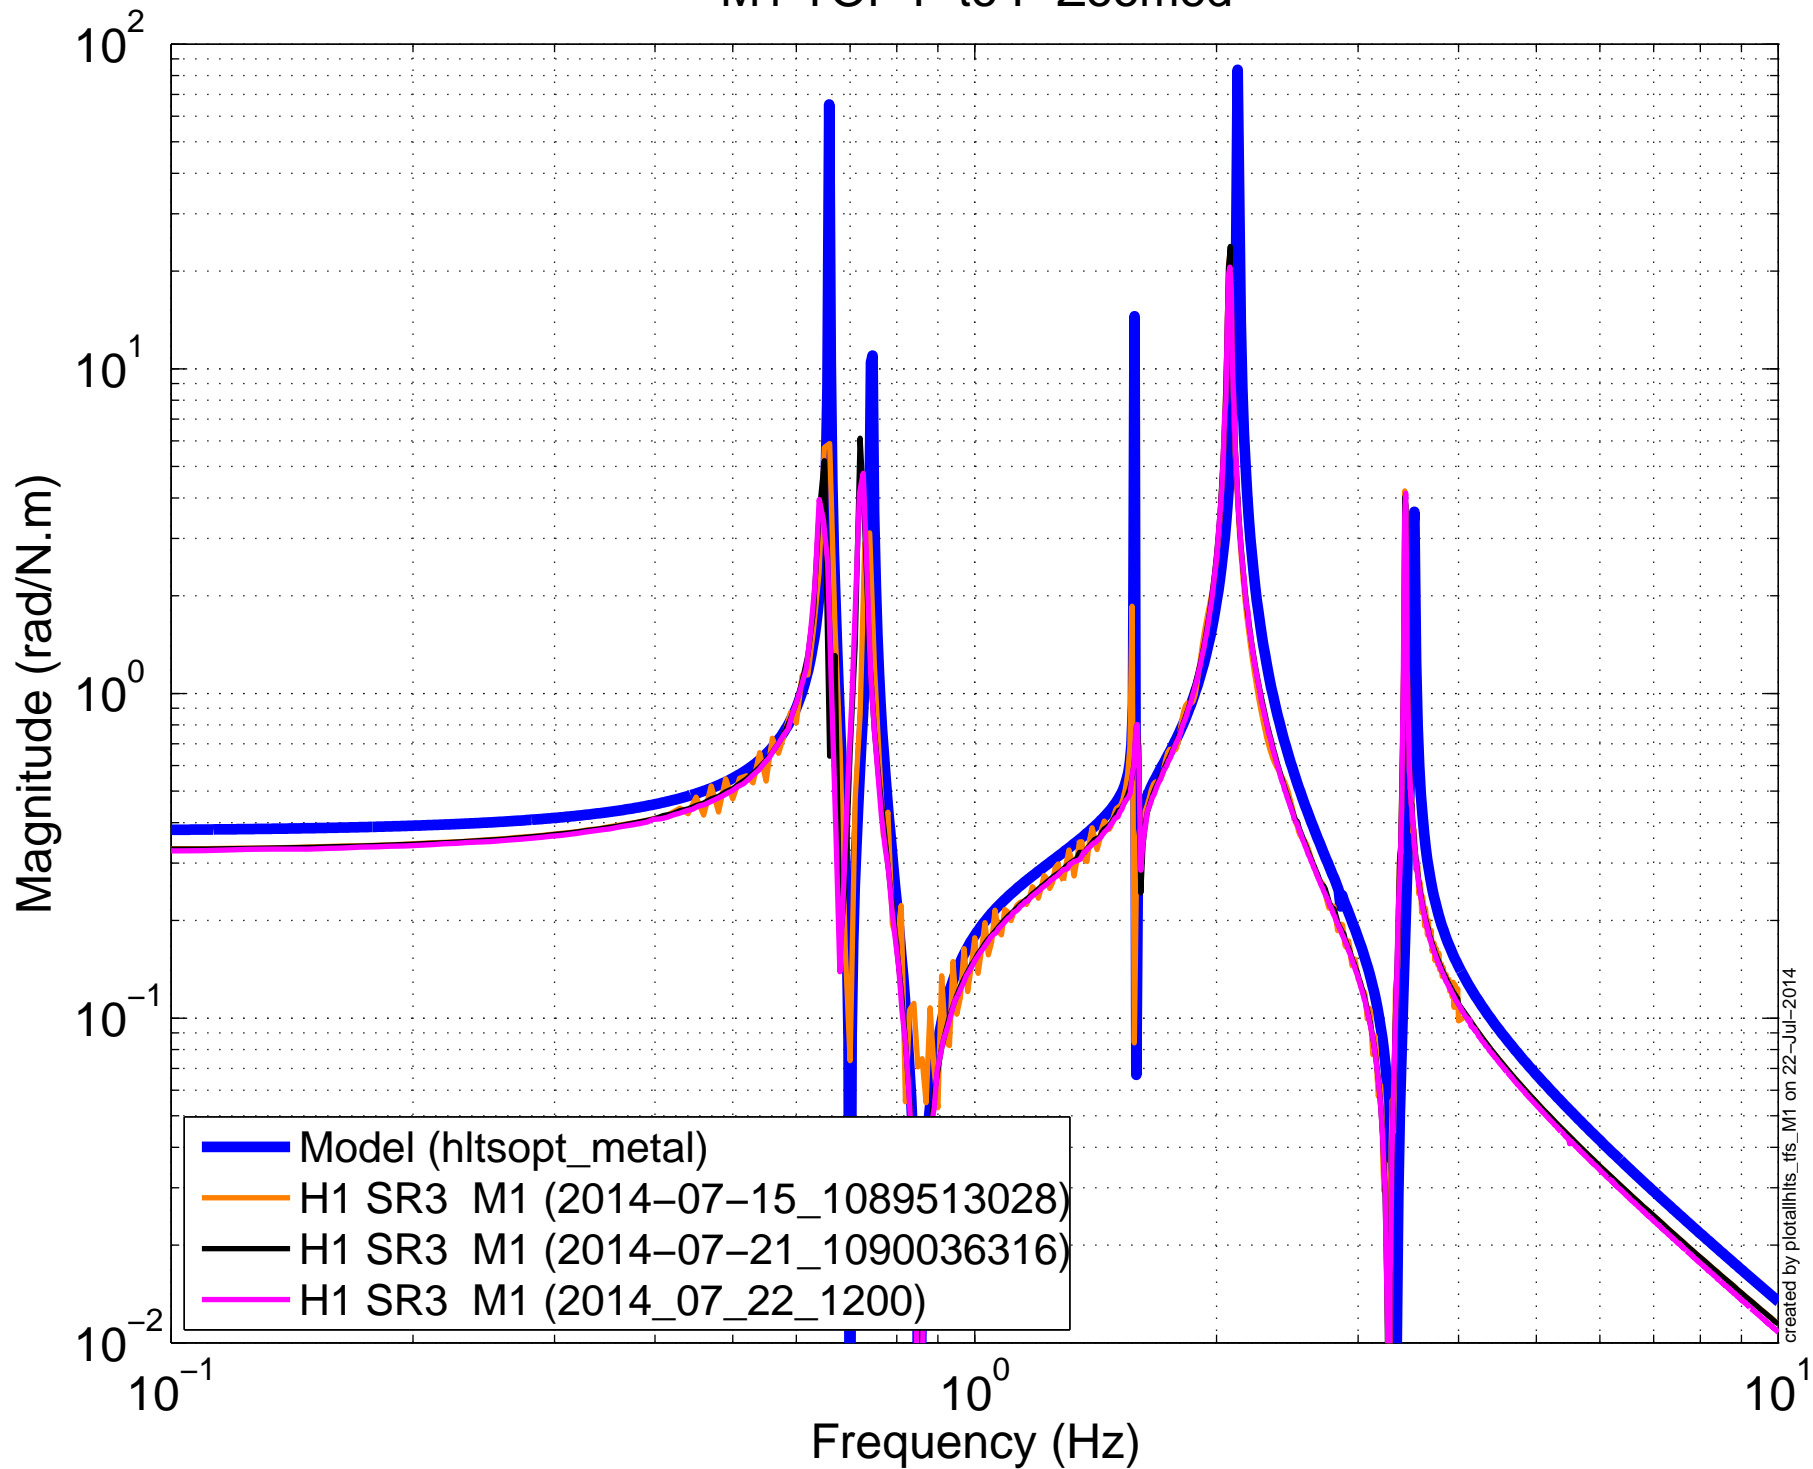

M1 TOP P to P Zoomed