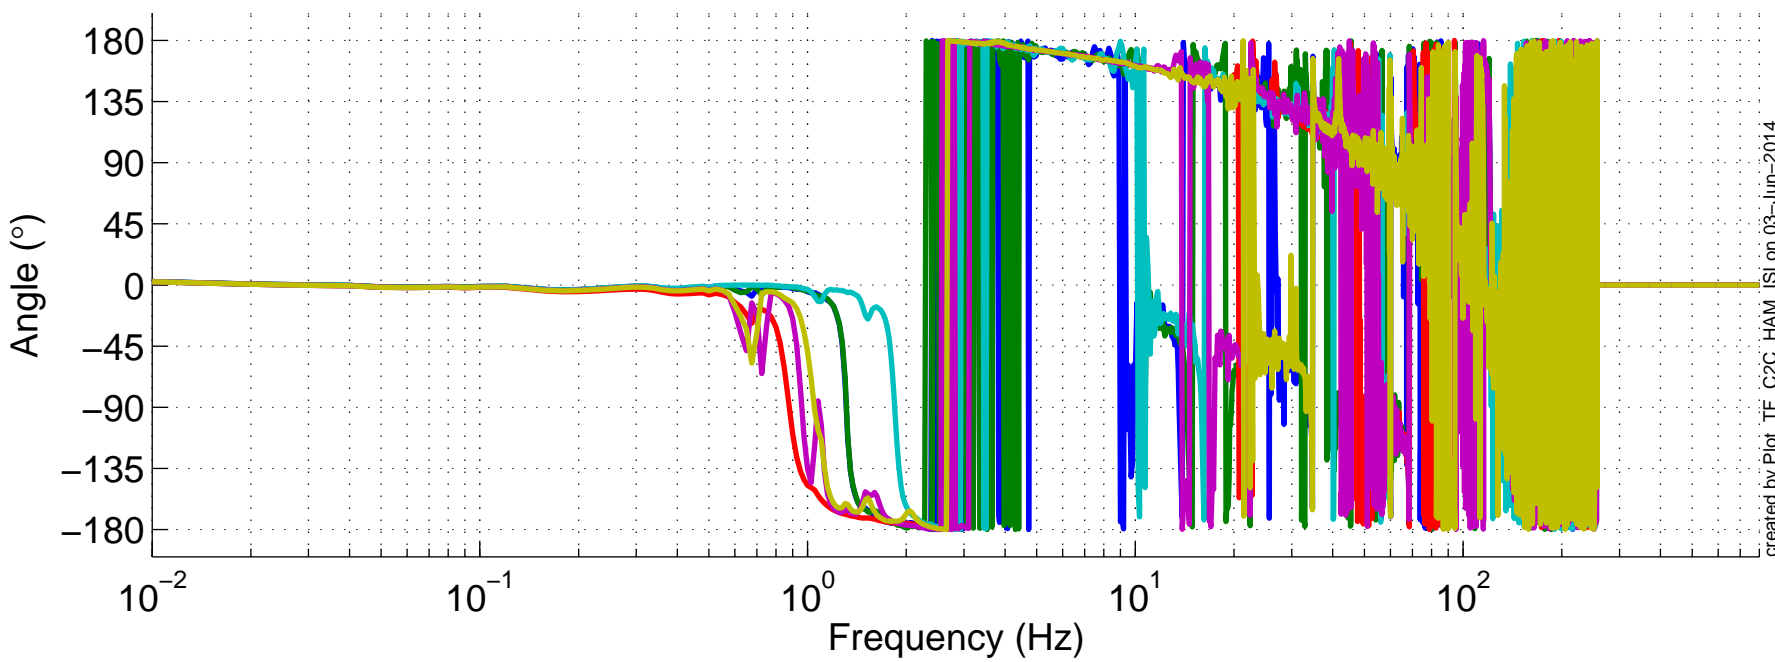

LHO HAM5-ISI - TF L2L -Doors On - HEPI Unlocked - Cartesian to Cartesian Transfer function

created by Plot_TF_C2C_HAM_ISI on 03-Jun-2014