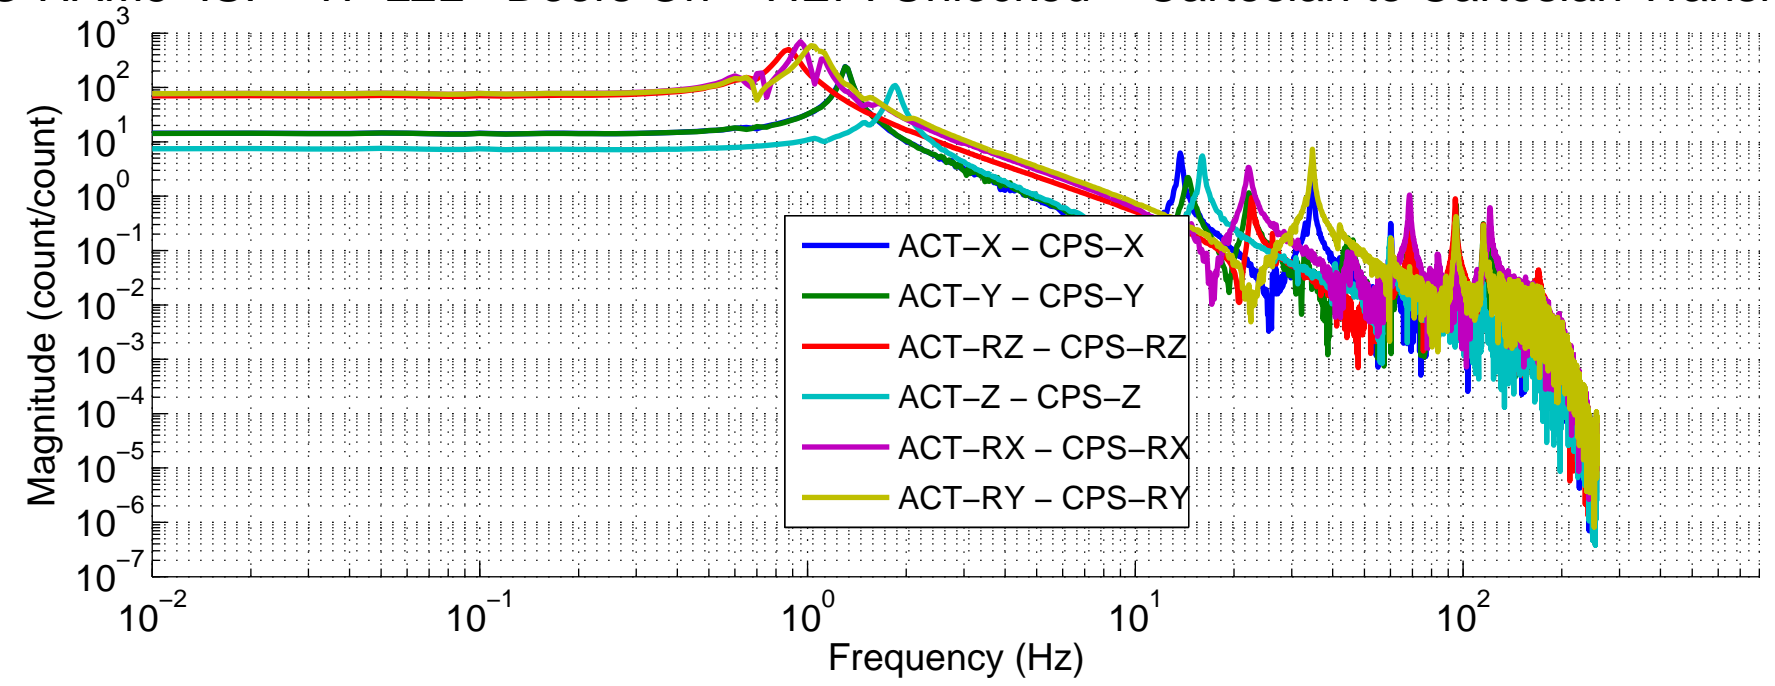

LHO HAM5-ISI - TF L2L -Doors On - HEPI Unlocked - Cartesian to Cartesian Transfer function

created by Plot_TF_C2C_HAM_ISI on 03-Jun-2014