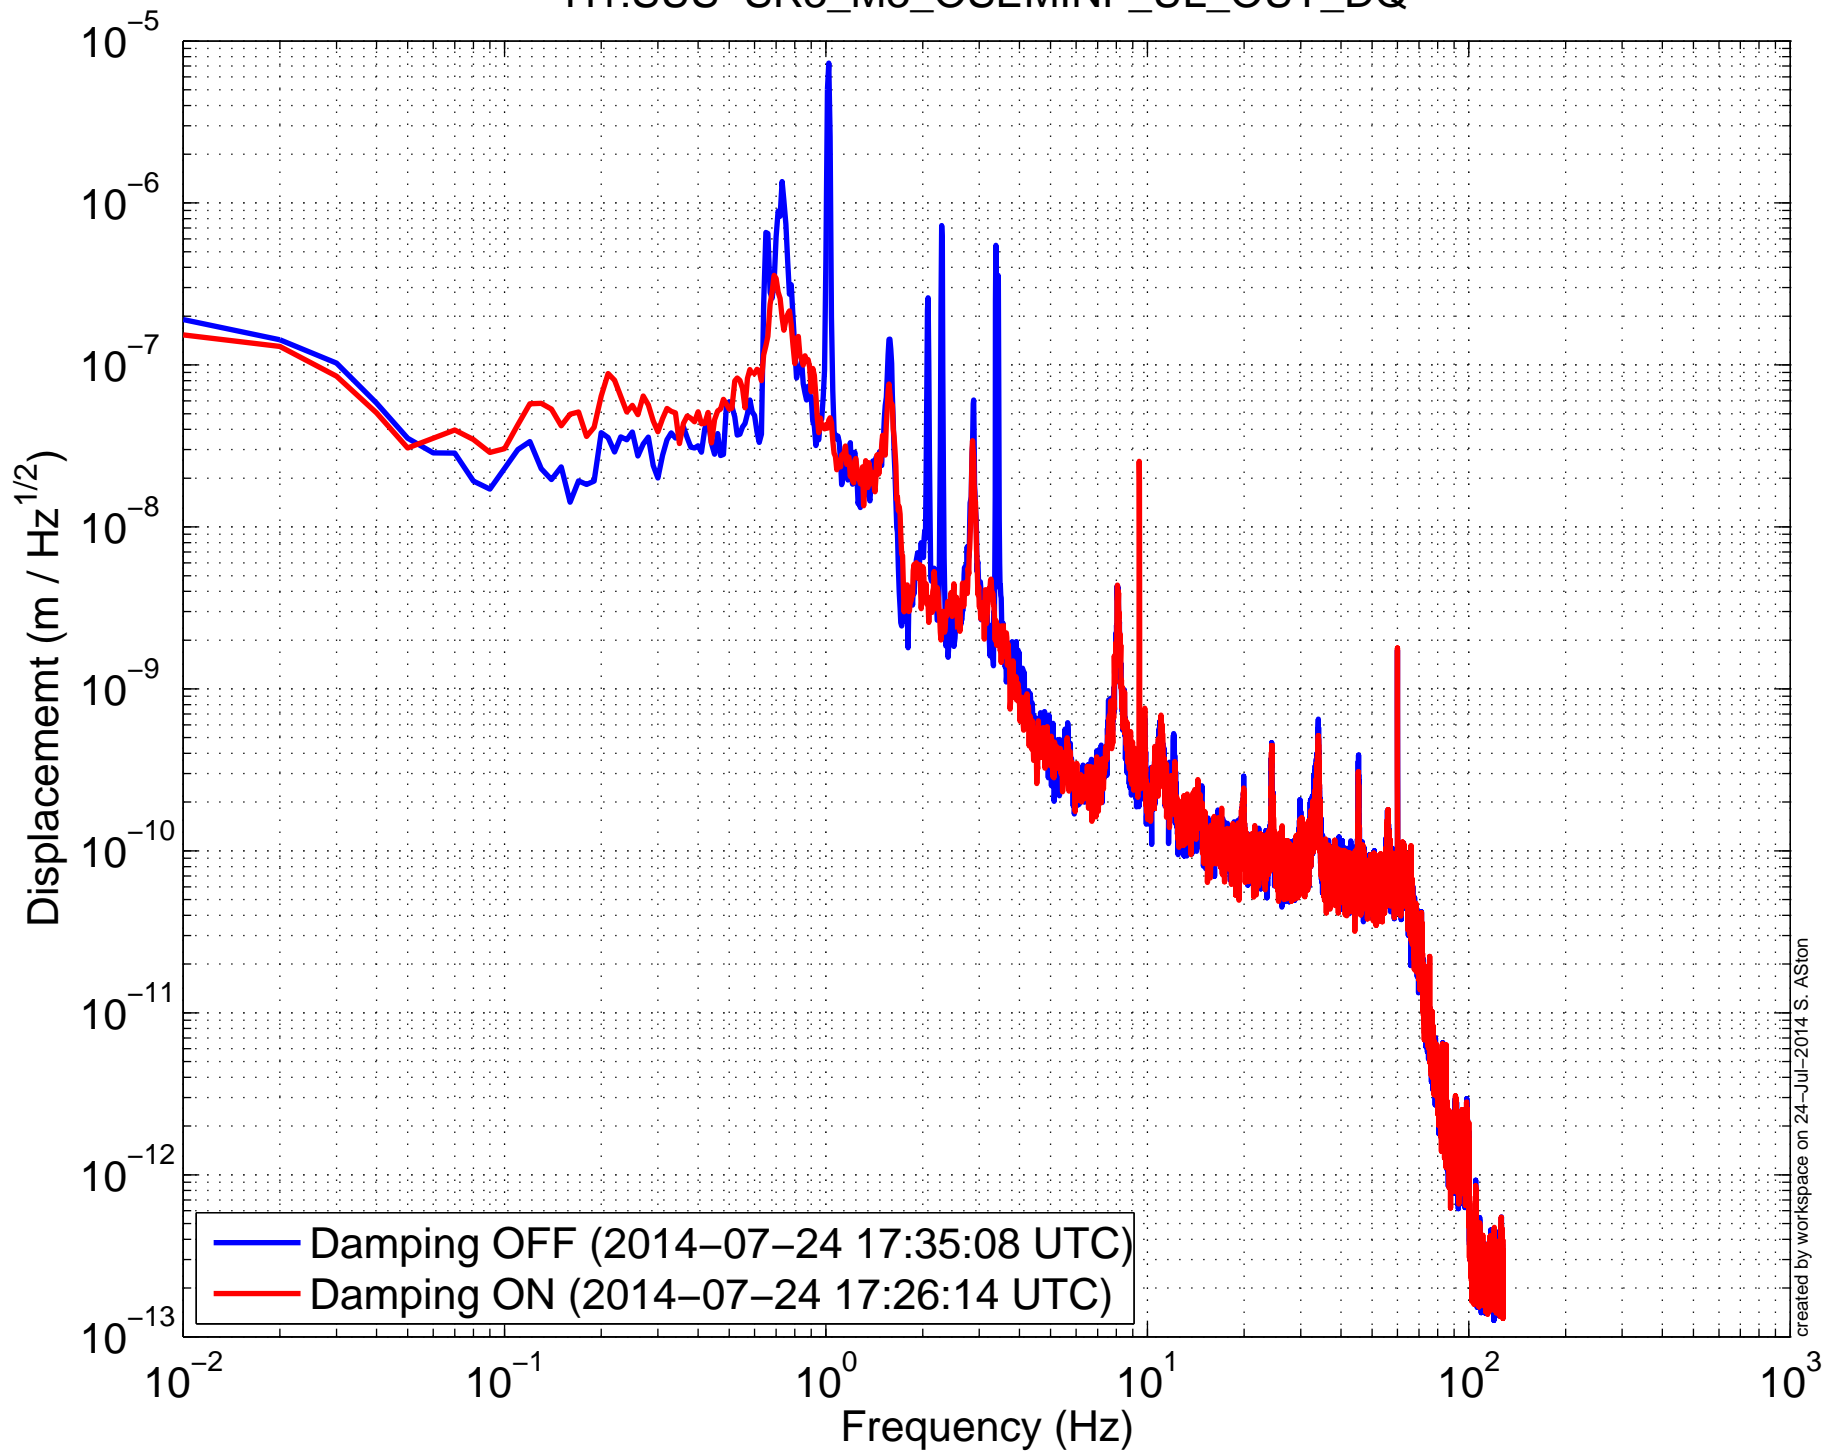

H1SUSRR3 (HLTS) Amplitude Spectral Density
H1:SUS-SR3_M3_OSEMINF_LL_OUT_DQ

H1SUSRR3 (HLTS) Amplitude Spectral Density
H1:SUS-SR3_M3_OSEMINF_LR_OUT_DQ

H1SUSR3 (HLTS) Amplitude Spectral Density
H1:SUS-SR3_M3_OSEMINF_UL_OUT_DQ

H1SUSR3 (HLTS) Amplitude Spectral Density
H1:SUS-SR3_M3_OSEMINF_UR_OUT_DQ

H1SUSRR3 (HLTS) Amplitude Spectral Density
H1:SUS-SR3_M3_WIT_L_DQ

H1SUSR3 (HLTS) Amplitude Spectral Density H1:SUS-SR3_M3_WIT_P_DQ