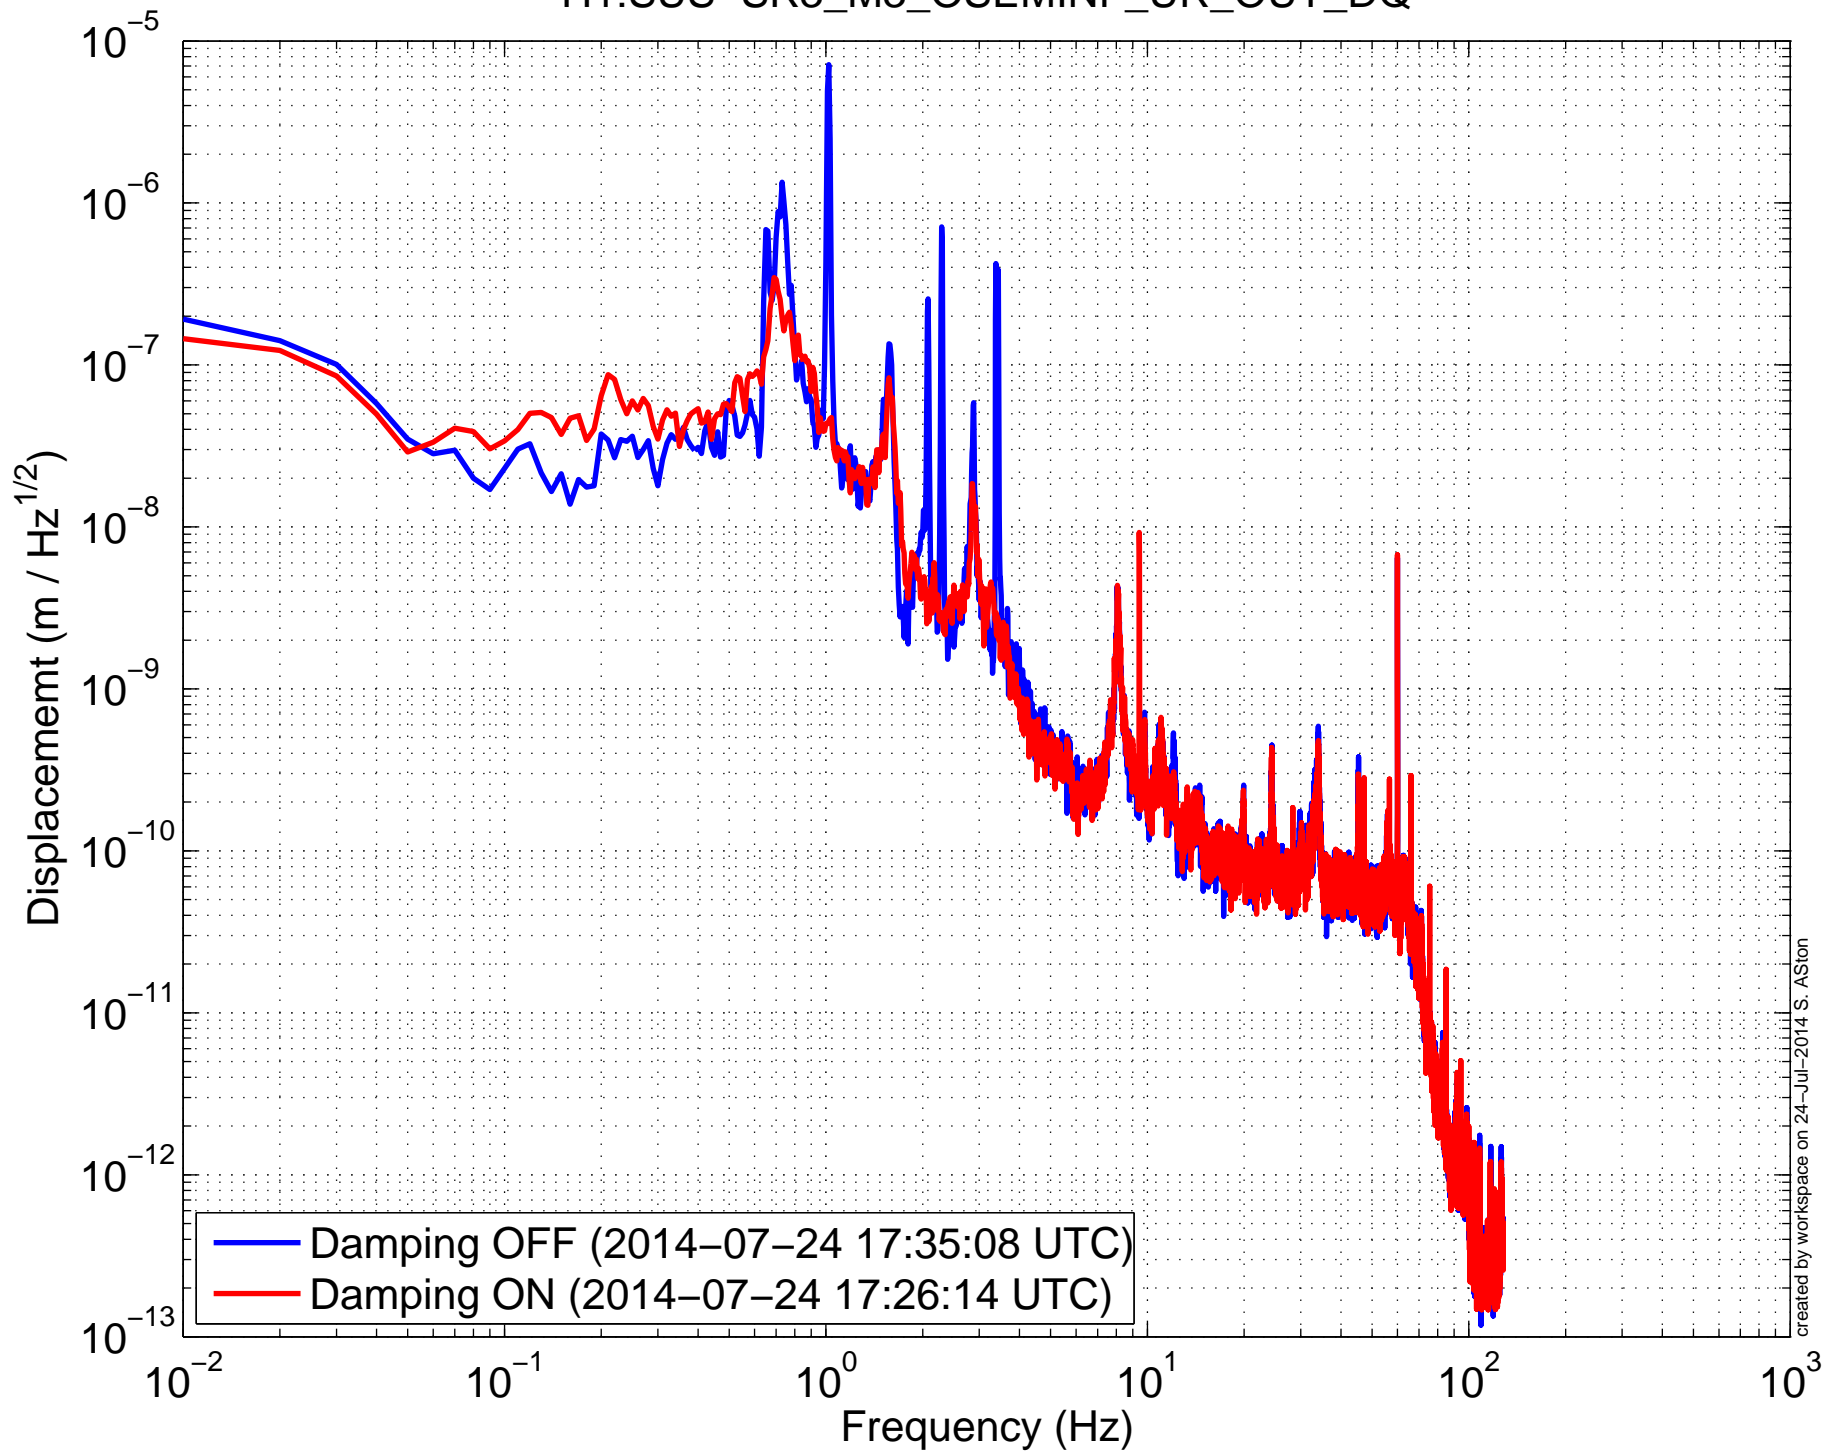

H1SUSRR3 (HLTS) Amplitude Spectral Density
H1:SUS-SR3_M3_OSEMINF_LL_OUT_DQ

H1SUSRR3 (HLTS) Amplitude Spectral Density
H1:SUS-SR3_M3_OSEMINF_LR_OUT_DQ

H1SUSR3 (HLTS) Amplitude Spectral Density
H1:SUS-SR3_M3_OSEMINF_UL_OUT_DQ

H1SUSR3 (HLTS) Amplitude Spectral Density
H1:SUS-SR3_M3_OSEMINF_UR_OUT_DQ

H1SUSRR3 (HLTS) Amplitude Spectral Density
H1:SUS-SR3_M3_WIT_L_DQ

H1SUSR3 (HLTS) Amplitude Spectral Density H1:SUS-SR3_M3_WIT_P_DQ