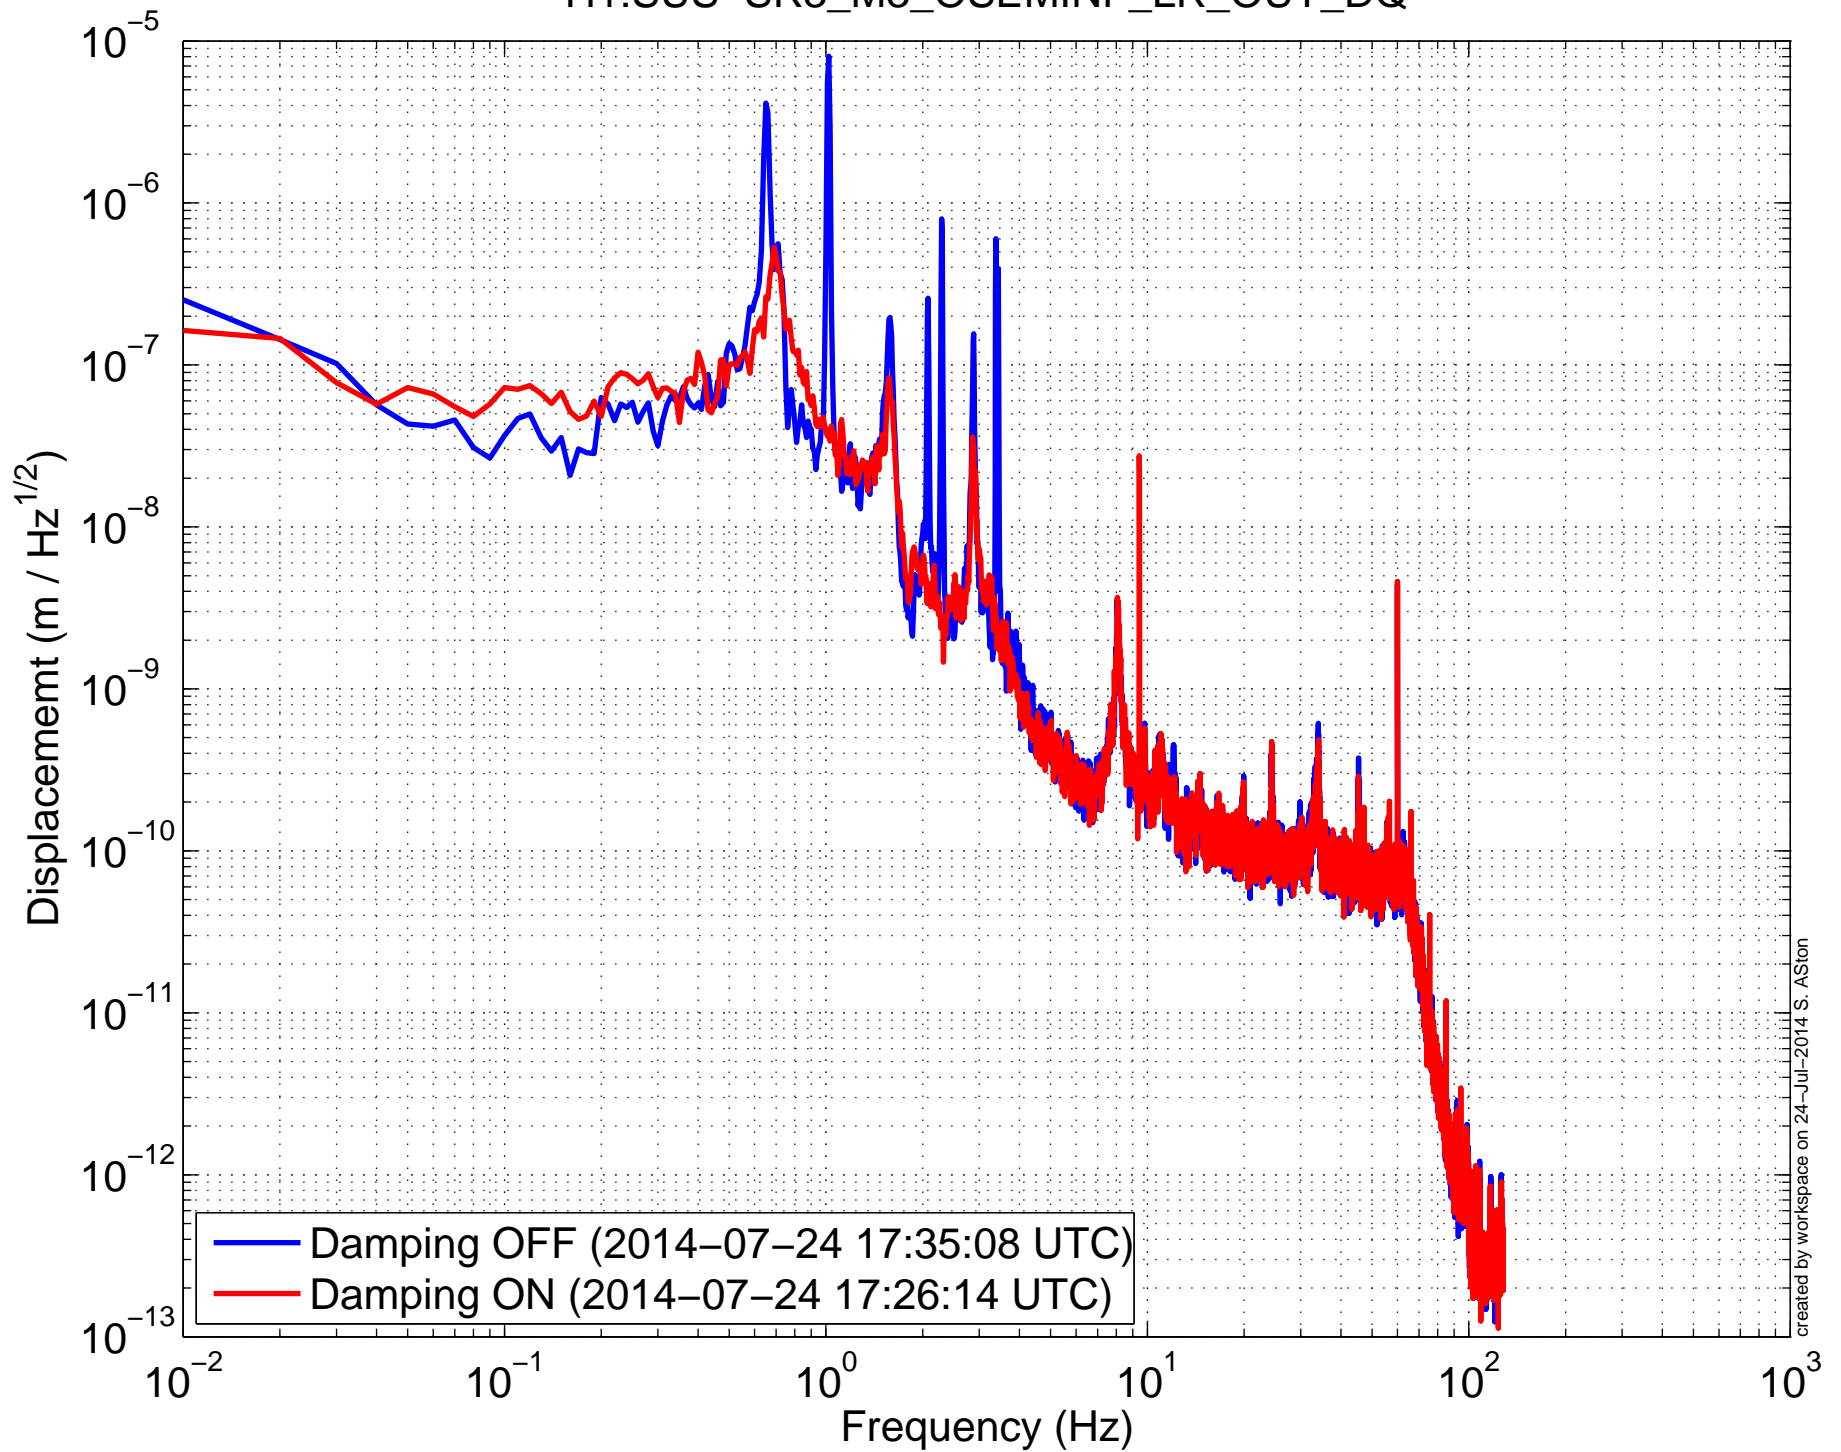

H1SUSRR3 (HLTS) Amplitude Spectral Density
H1:SUS-SR3_M3_OSEMINF_LL_OUT_DQ

H1SUSRR3 (HLTS) Amplitude Spectral Density
H1:SUS-SR3_M3_OSEMINF_LR_OUT_DQ

H1SUSR3 (HLTS) Amplitude Spectral Density
H1:SUS-SR3_M3_OSEMINF_UL_OUT_DQ

H1SUSR3 (HLTS) Amplitude Spectral Density
H1:SUS-SR3_M3_OSEMINF_UR_OUT_DQ

H1SUSRR3 (HLTS) Amplitude Spectral Density
H1:SUS-SR3_M3_WIT_L_DQ

H1SUSR3 (HLTS) Amplitude Spectral Density H1:SUS-SR3_M3_WIT_P_DQ