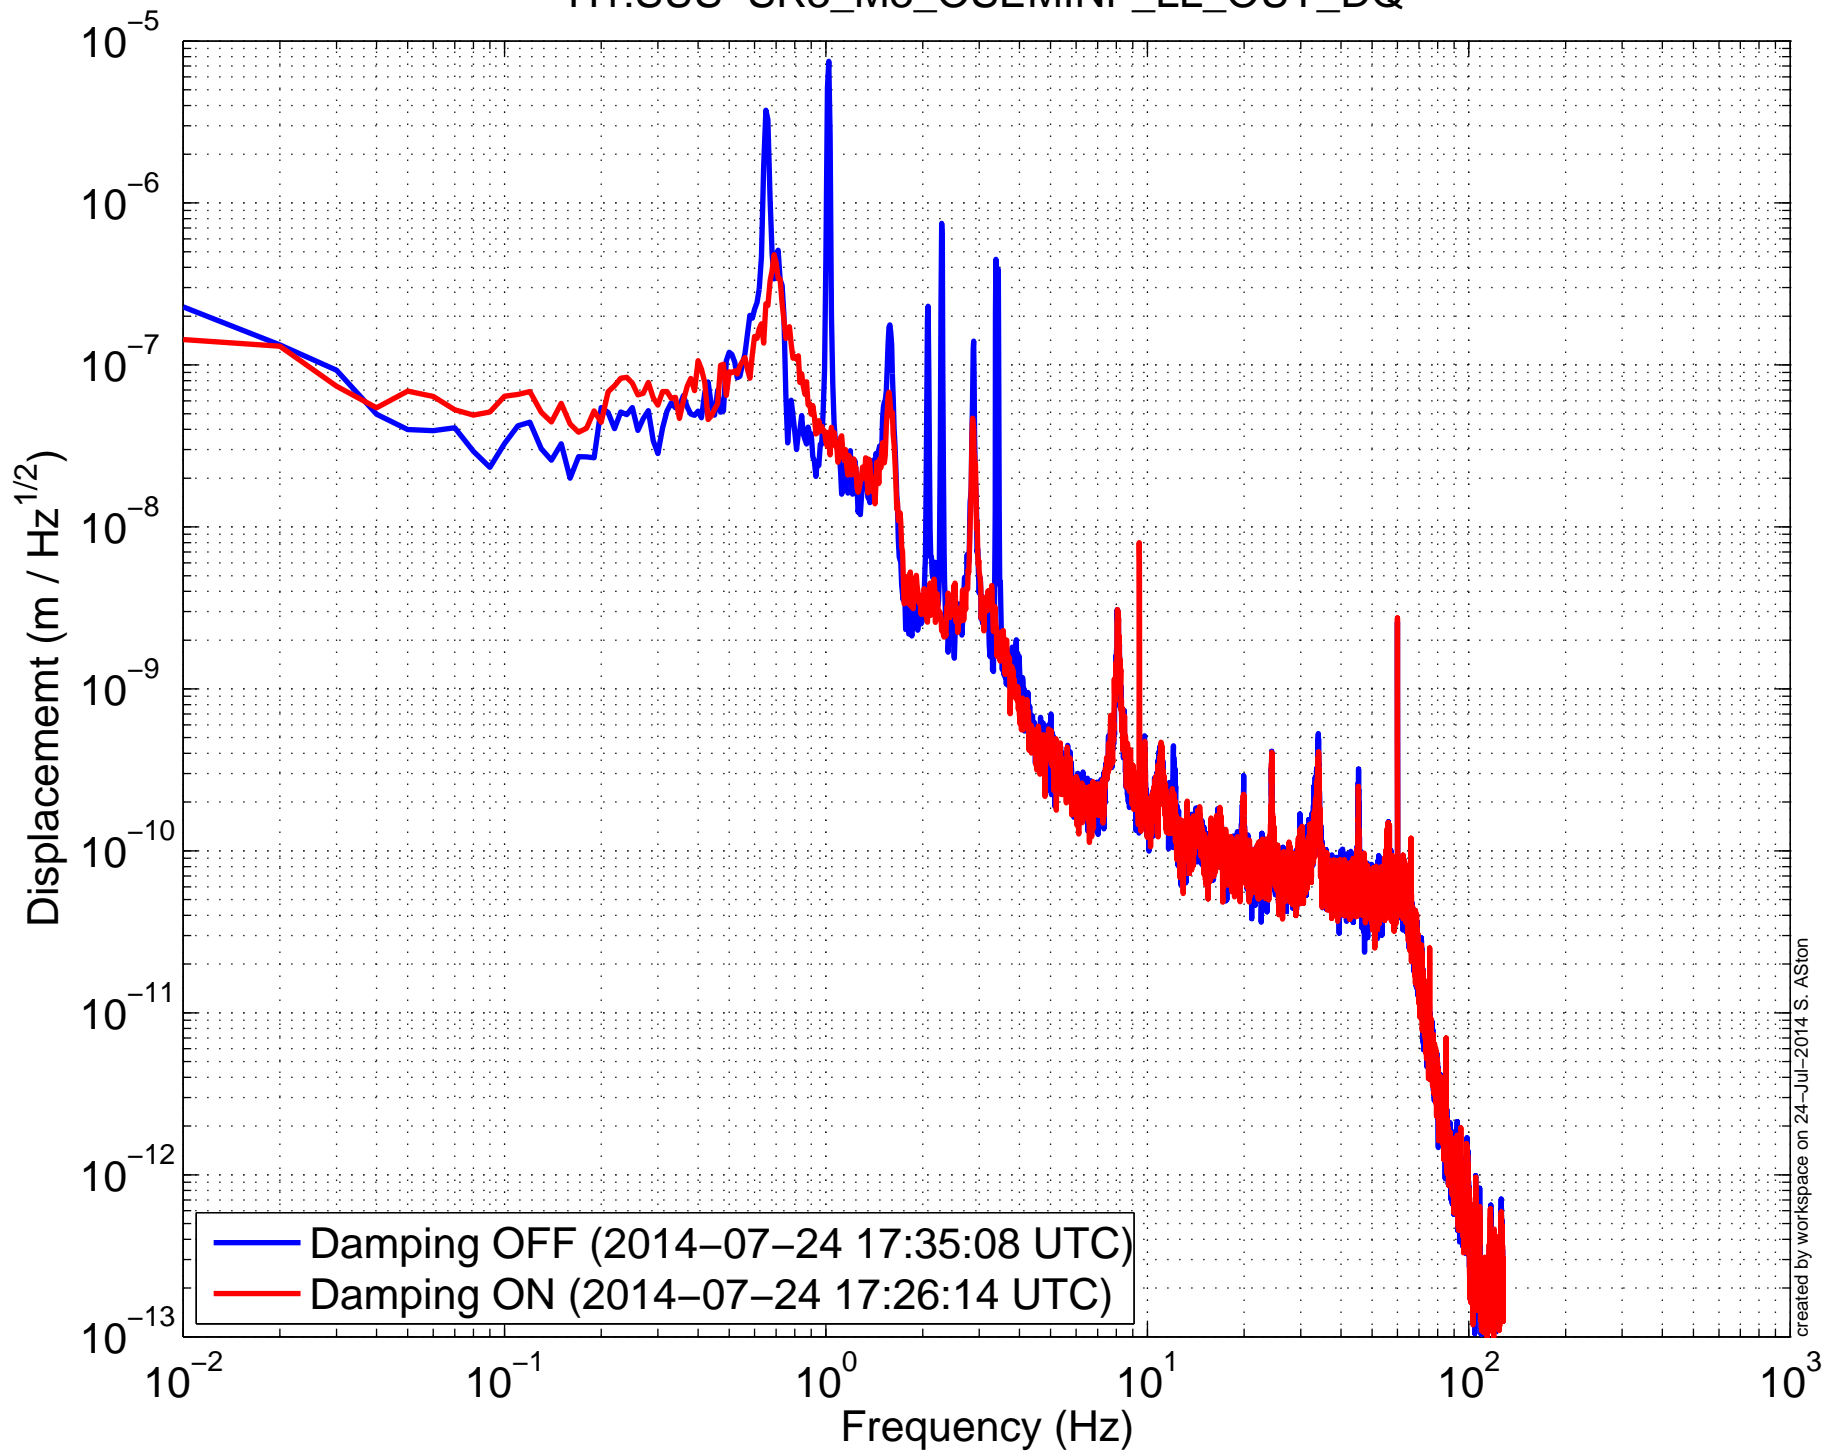

H1SUSRR3 (HLTS) Amplitude Spectral Density
H1:SUS-SR3_M3_OSEMINF_LL_OUT_DQ

H1SUSRR3 (HLTS) Amplitude Spectral Density
H1:SUS-SR3_M3_OSEMINF_LR_OUT_DQ

H1SUSR3 (HLTS) Amplitude Spectral Density
H1:SUS-SR3_M3_OSEMINF_UL_OUT_DQ

H1SUSR3 (HLTS) Amplitude Spectral Density
H1:SUS-SR3_M3_OSEMINF_UR_OUT_DQ

H1SUSRR3 (HLTS) Amplitude Spectral Density
H1:SUS-SR3_M3_WIT_L_DQ

H1SUSR3 (HLTS) Amplitude Spectral Density H1:SUS-SR3_M3_WIT_P_DQ