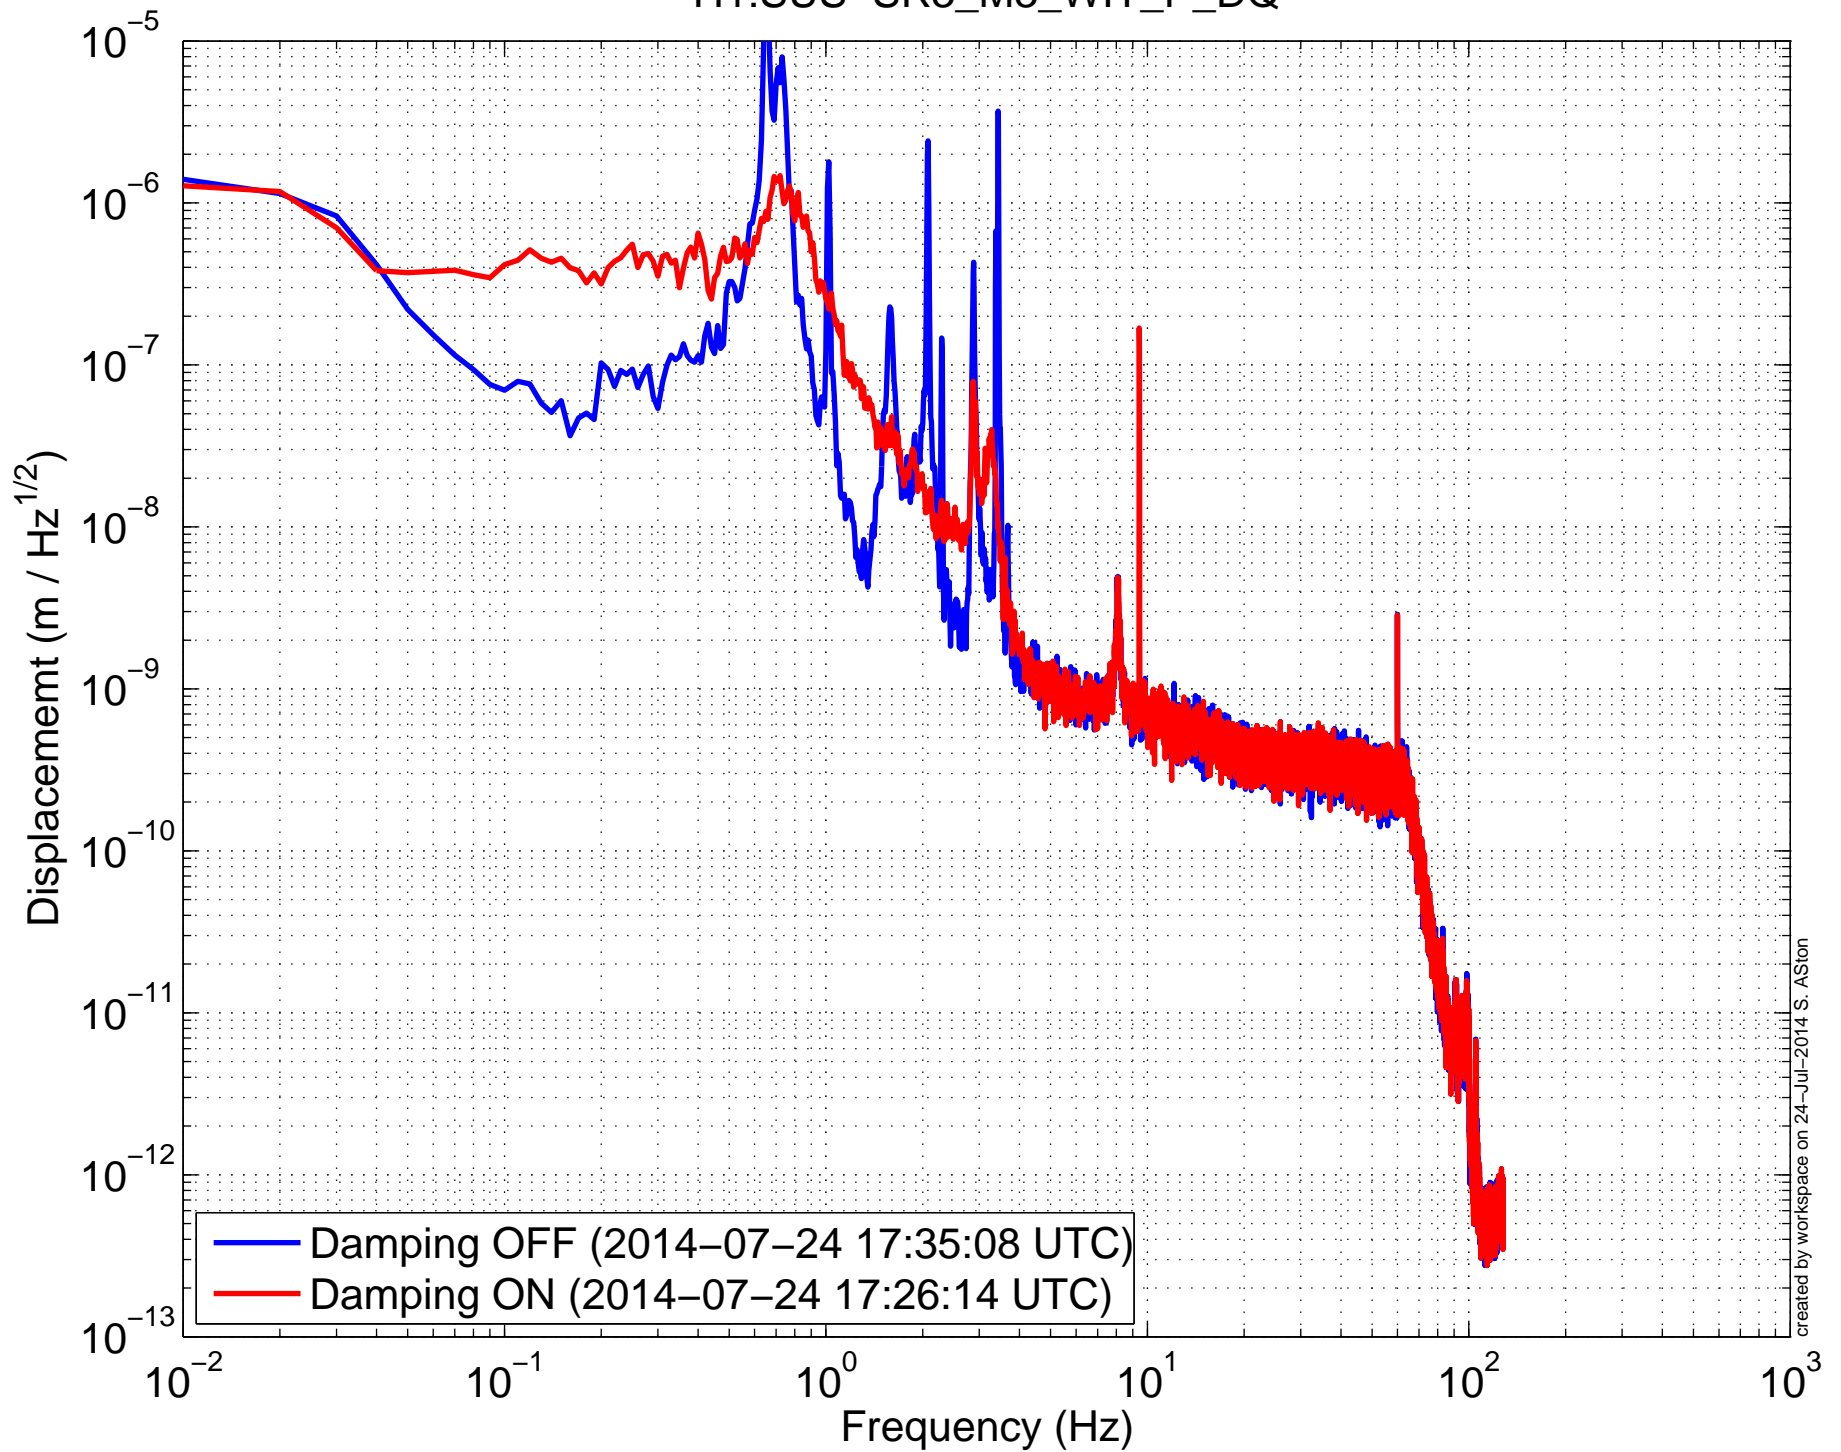

H1SUSRR3 (HLTS) Amplitude Spectral Density
H1:SUS-SR3_M3_OSEMINF_LL_OUT_DQ

H1SUSRR3 (HLTS) Amplitude Spectral Density
H1:SUS-SR3_M3_OSEMINF_LR_OUT_DQ

H1SUSR3 (HLTS) Amplitude Spectral Density
H1:SUS-SR3_M3_OSEMINF_UL_OUT_DQ

H1SUSR3 (HLTS) Amplitude Spectral Density
H1:SUS-SR3_M3_OSEMINF_UR_OUT_DQ

H1SUSRR3 (HLTS) Amplitude Spectral Density
H1:SUS-SR3_M3_WIT_L_DQ

H1SUSR3 (HLTS) Amplitude Spectral Density H1:SUS-SR3_M3_WIT_P_DQ