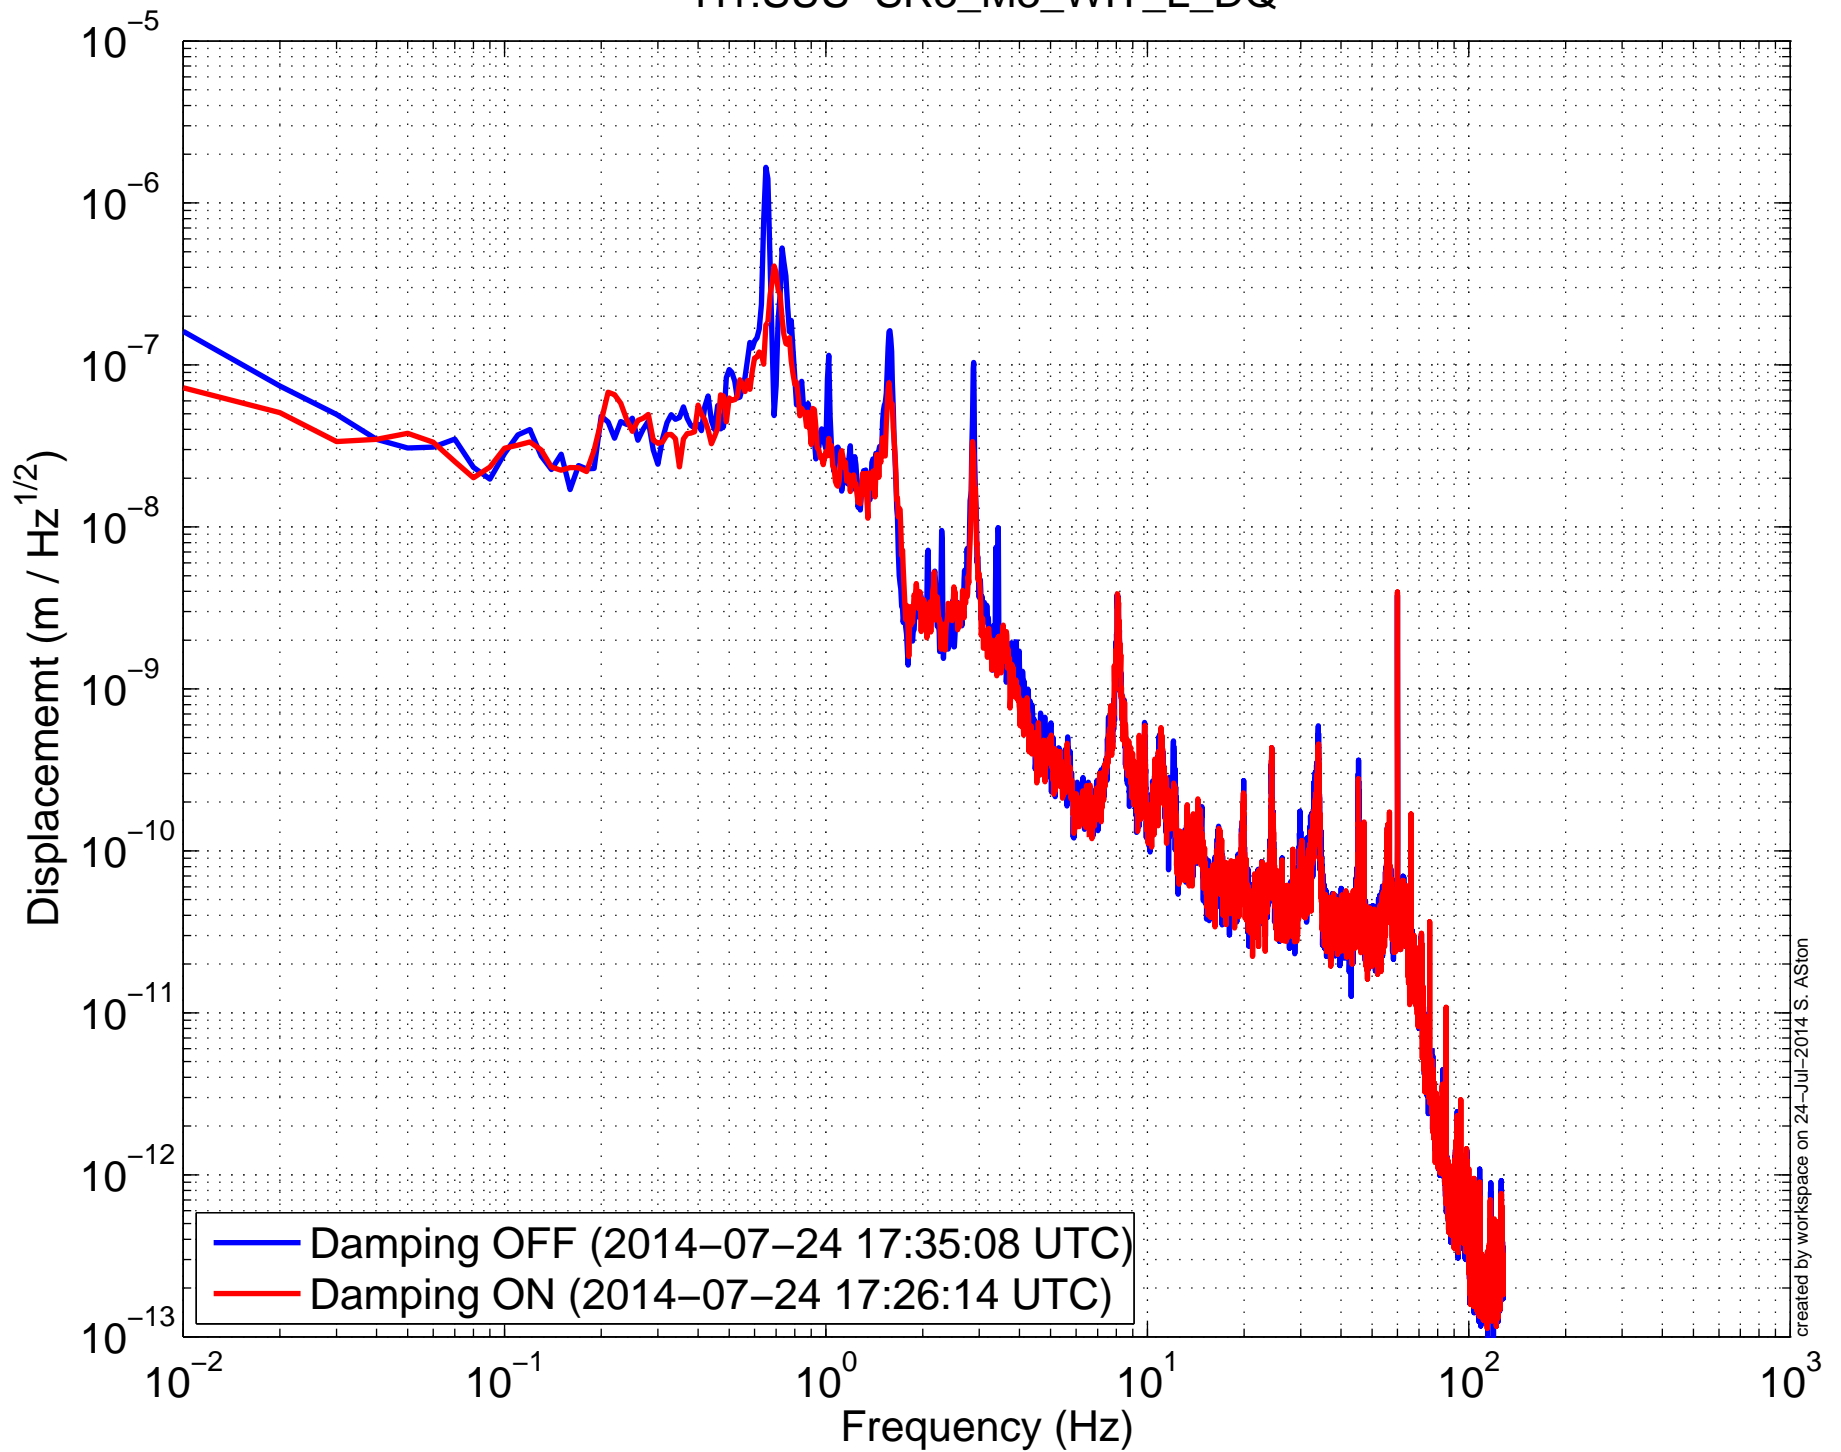

H1SUSRR3 (HLTS) Amplitude Spectral Density
H1:SUS-SR3_M3_OSEMINF_LL_OUT_DQ

H1SUSRR3 (HLTS) Amplitude Spectral Density
H1:SUS-SR3_M3_OSEMINF_LR_OUT_DQ

H1SUSR3 (HLTS) Amplitude Spectral Density
H1:SUS-SR3_M3_OSEMINF_UL_OUT_DQ

H1SUSR3 (HLTS) Amplitude Spectral Density
H1:SUS-SR3_M3_OSEMINF_UR_OUT_DQ

H1SUSRR3 (HLTS) Amplitude Spectral Density
H1:SUS-SR3_M3_WIT_L_DQ

H1SUSR3 (HLTS) Amplitude Spectral Density H1:SUS-SR3_M3_WIT_P_DQ