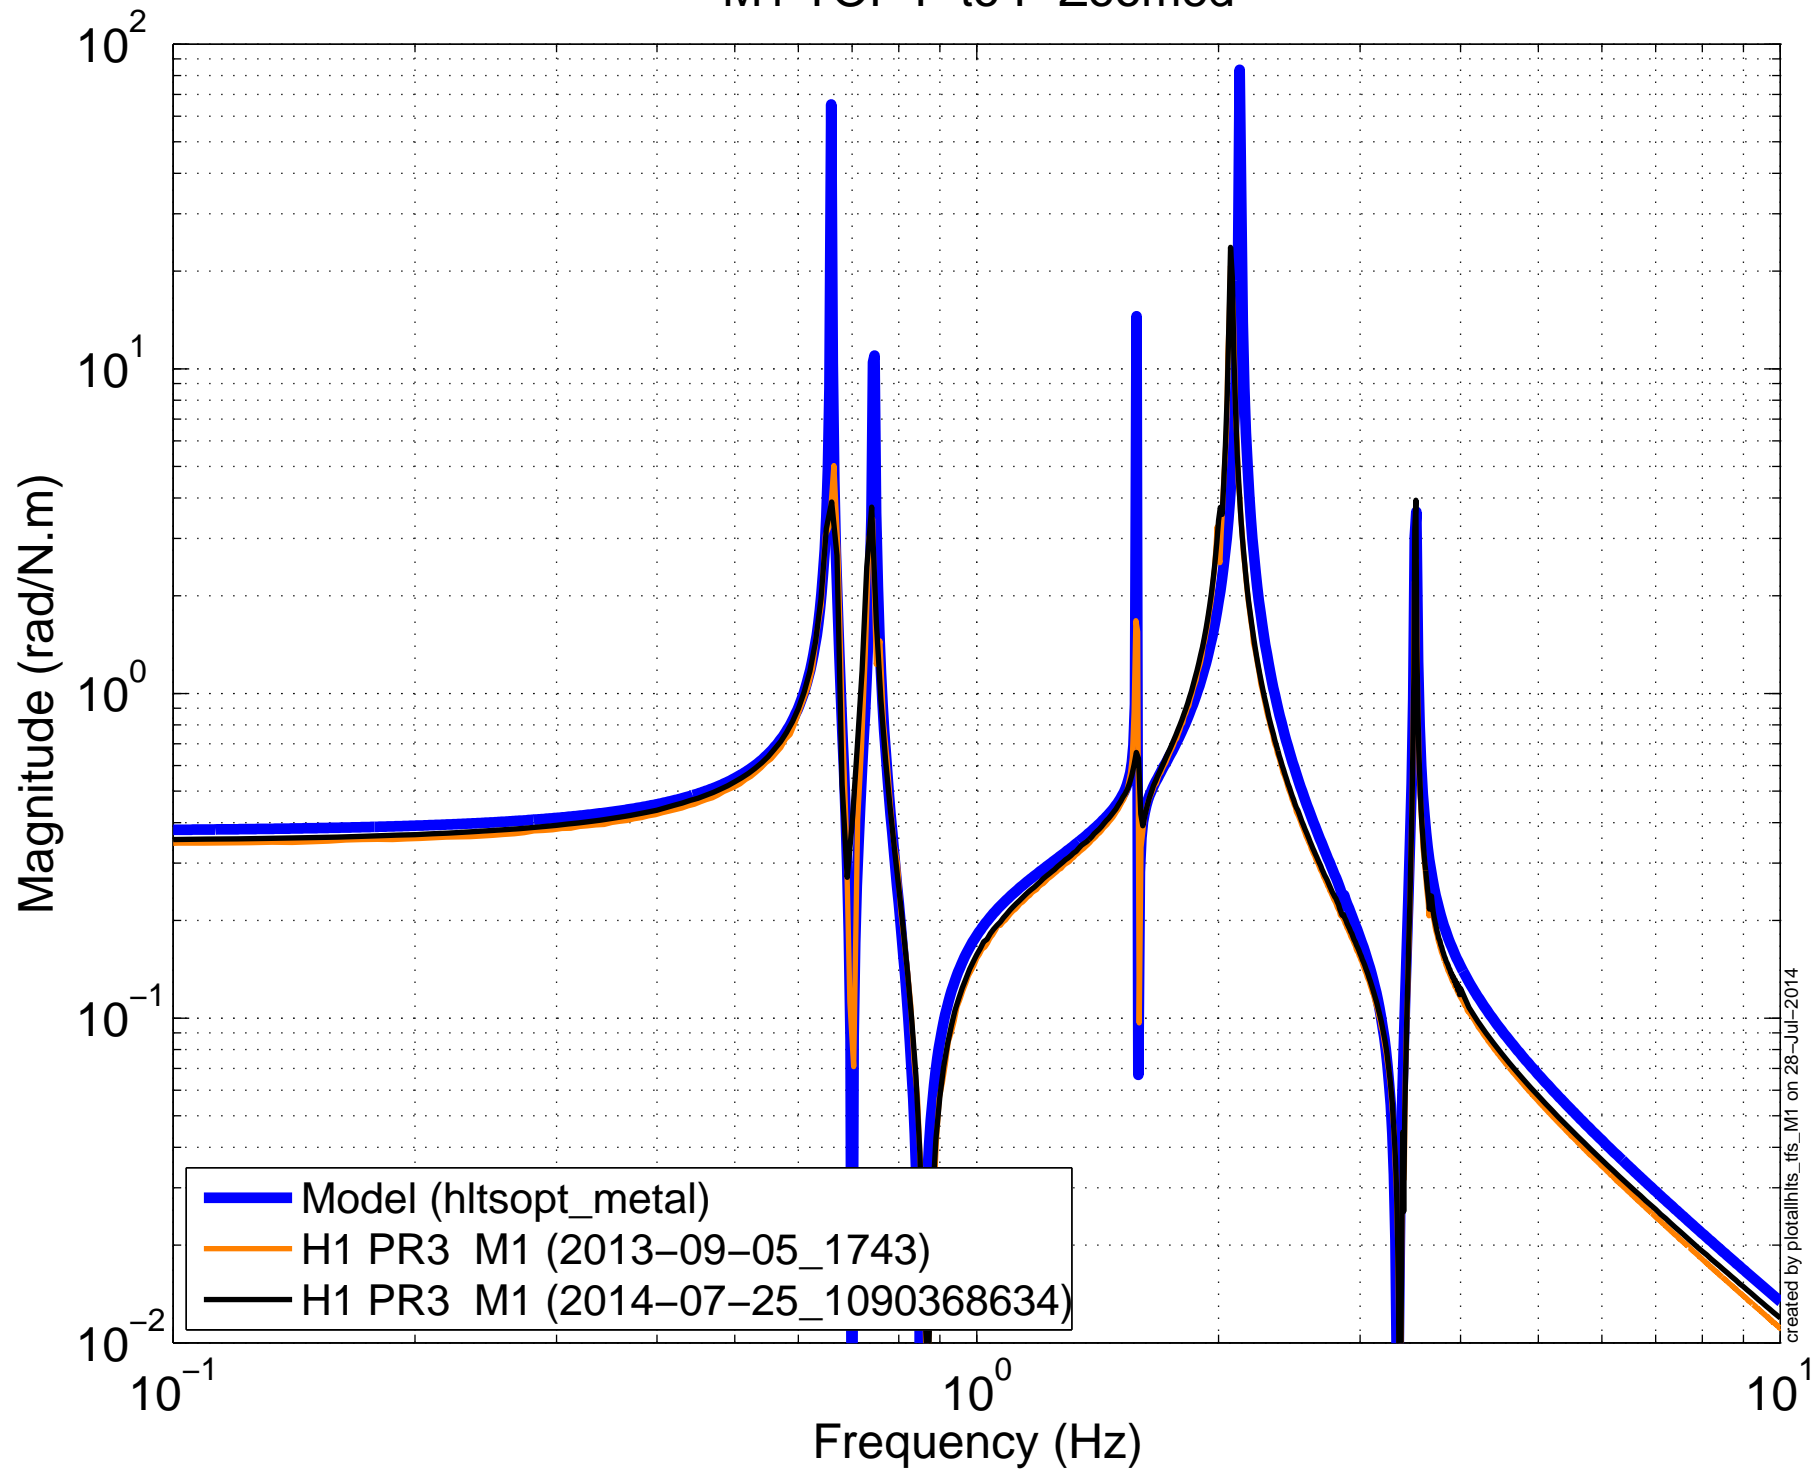

M1 TOP P to P Zoomed