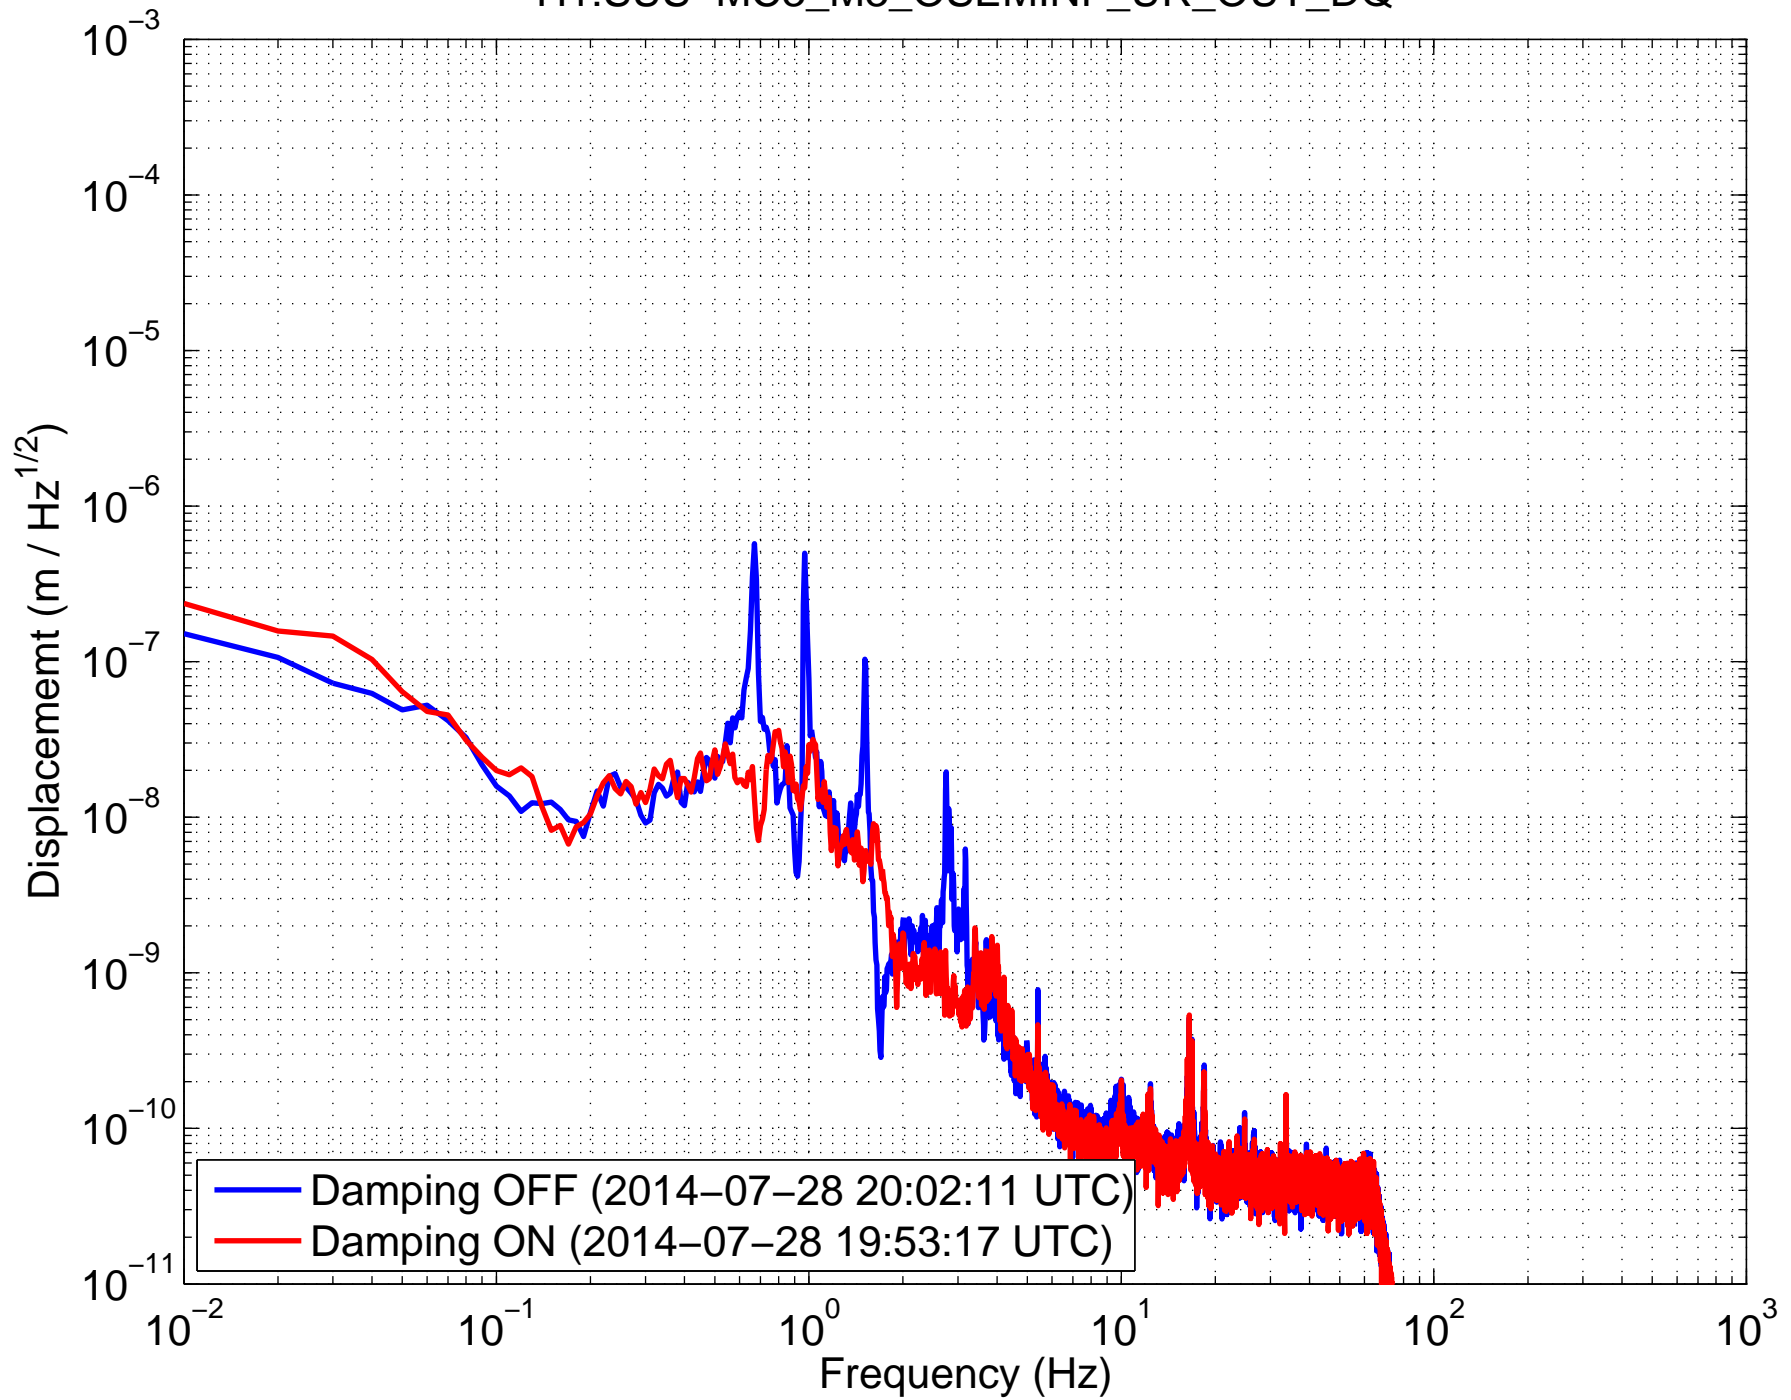

H1SUSMC3 (HSTS) Amplitude Spectral Density
H1:SUS-MC3_M3_OSEMINF_LL_OUT_DQ

H1SUSMC3 (HSTS) Amplitude Spectral Density
H1:SUS-MC3_M3_OSEMINF_LR_OUT_DQ

H1SUSMC3 (HSTS) Amplitude Spectral Density
H1:SUS-MC3_M3_OSEMINF_UL_OUT_DQ

H1SUSMC3 (HSTS) Amplitude Spectral Density
H1:SUS-MC3_M3_OSEMINF_UR_OUT_DQ

H1SUSMC3 (HSTS) Amplitude Spectral Density
H1:SUS-MC3_M3_WIT_L_DQ

H1SUSMC3 (HSTS) Amplitude Spectral Density
H1:SUS-MC3_M3_WIT_P_DQ