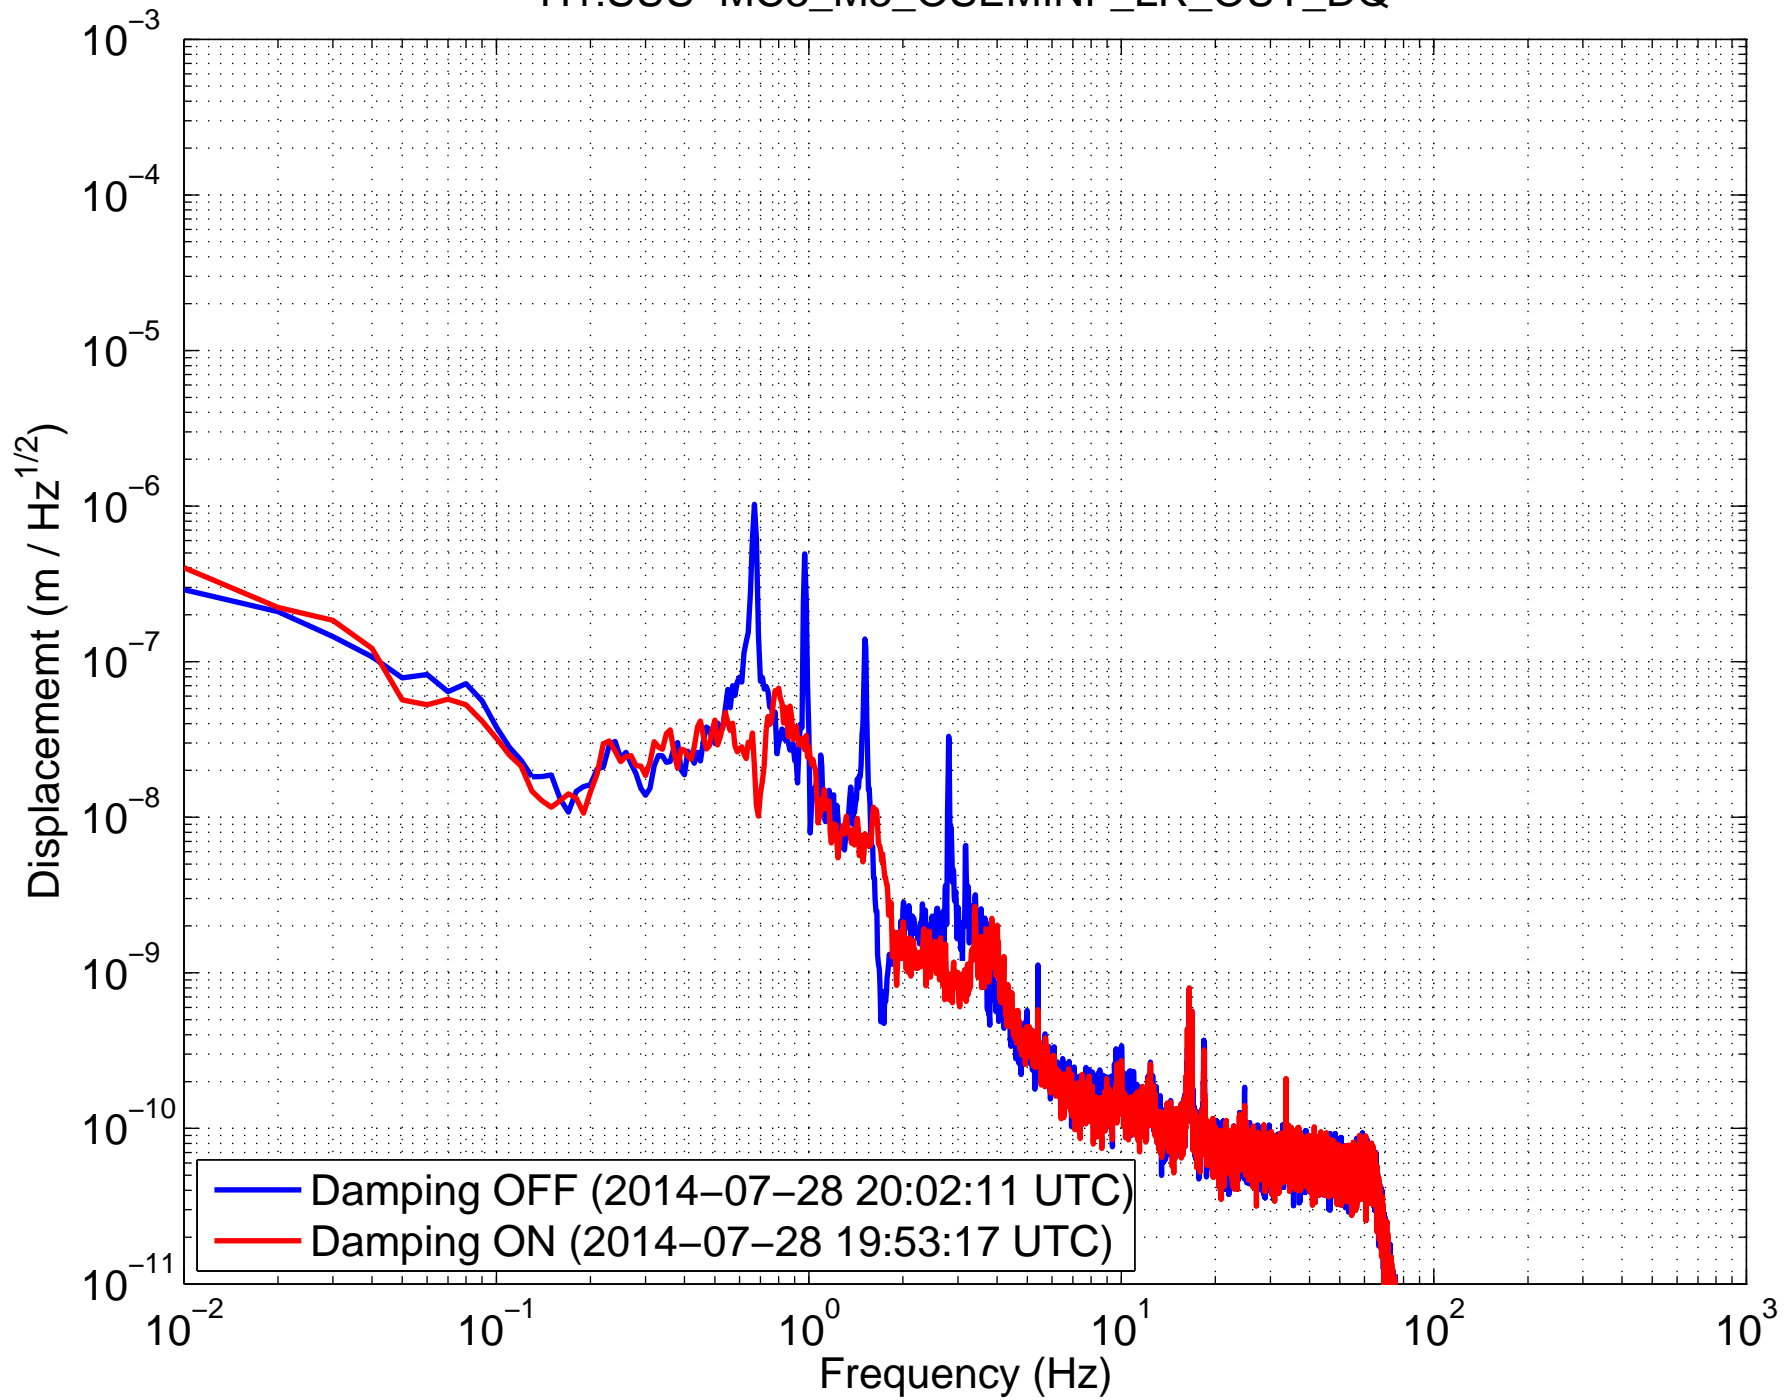

H1SUSMC3 (HSTS) Amplitude Spectral Density
H1:SUS-MC3_M3_OSEMINF_LL_OUT_DQ

H1SUSMC3 (HSTS) Amplitude Spectral Density
H1:SUS-MC3_M3_OSEMINF_LR_OUT_DQ

H1SUSMC3 (HSTS) Amplitude Spectral Density
H1:SUS-MC3_M3_OSEMINF_UL_OUT_DQ

H1SUSMC3 (HSTS) Amplitude Spectral Density
H1:SUS-MC3_M3_OSEMINF_UR_OUT_DQ

H1SUSMC3 (HSTS) Amplitude Spectral Density
H1:SUS-MC3_M3_WIT_L_DQ

H1SUSMC3 (HSTS) Amplitude Spectral Density
H1:SUS-MC3_M3_WIT_P_DQ