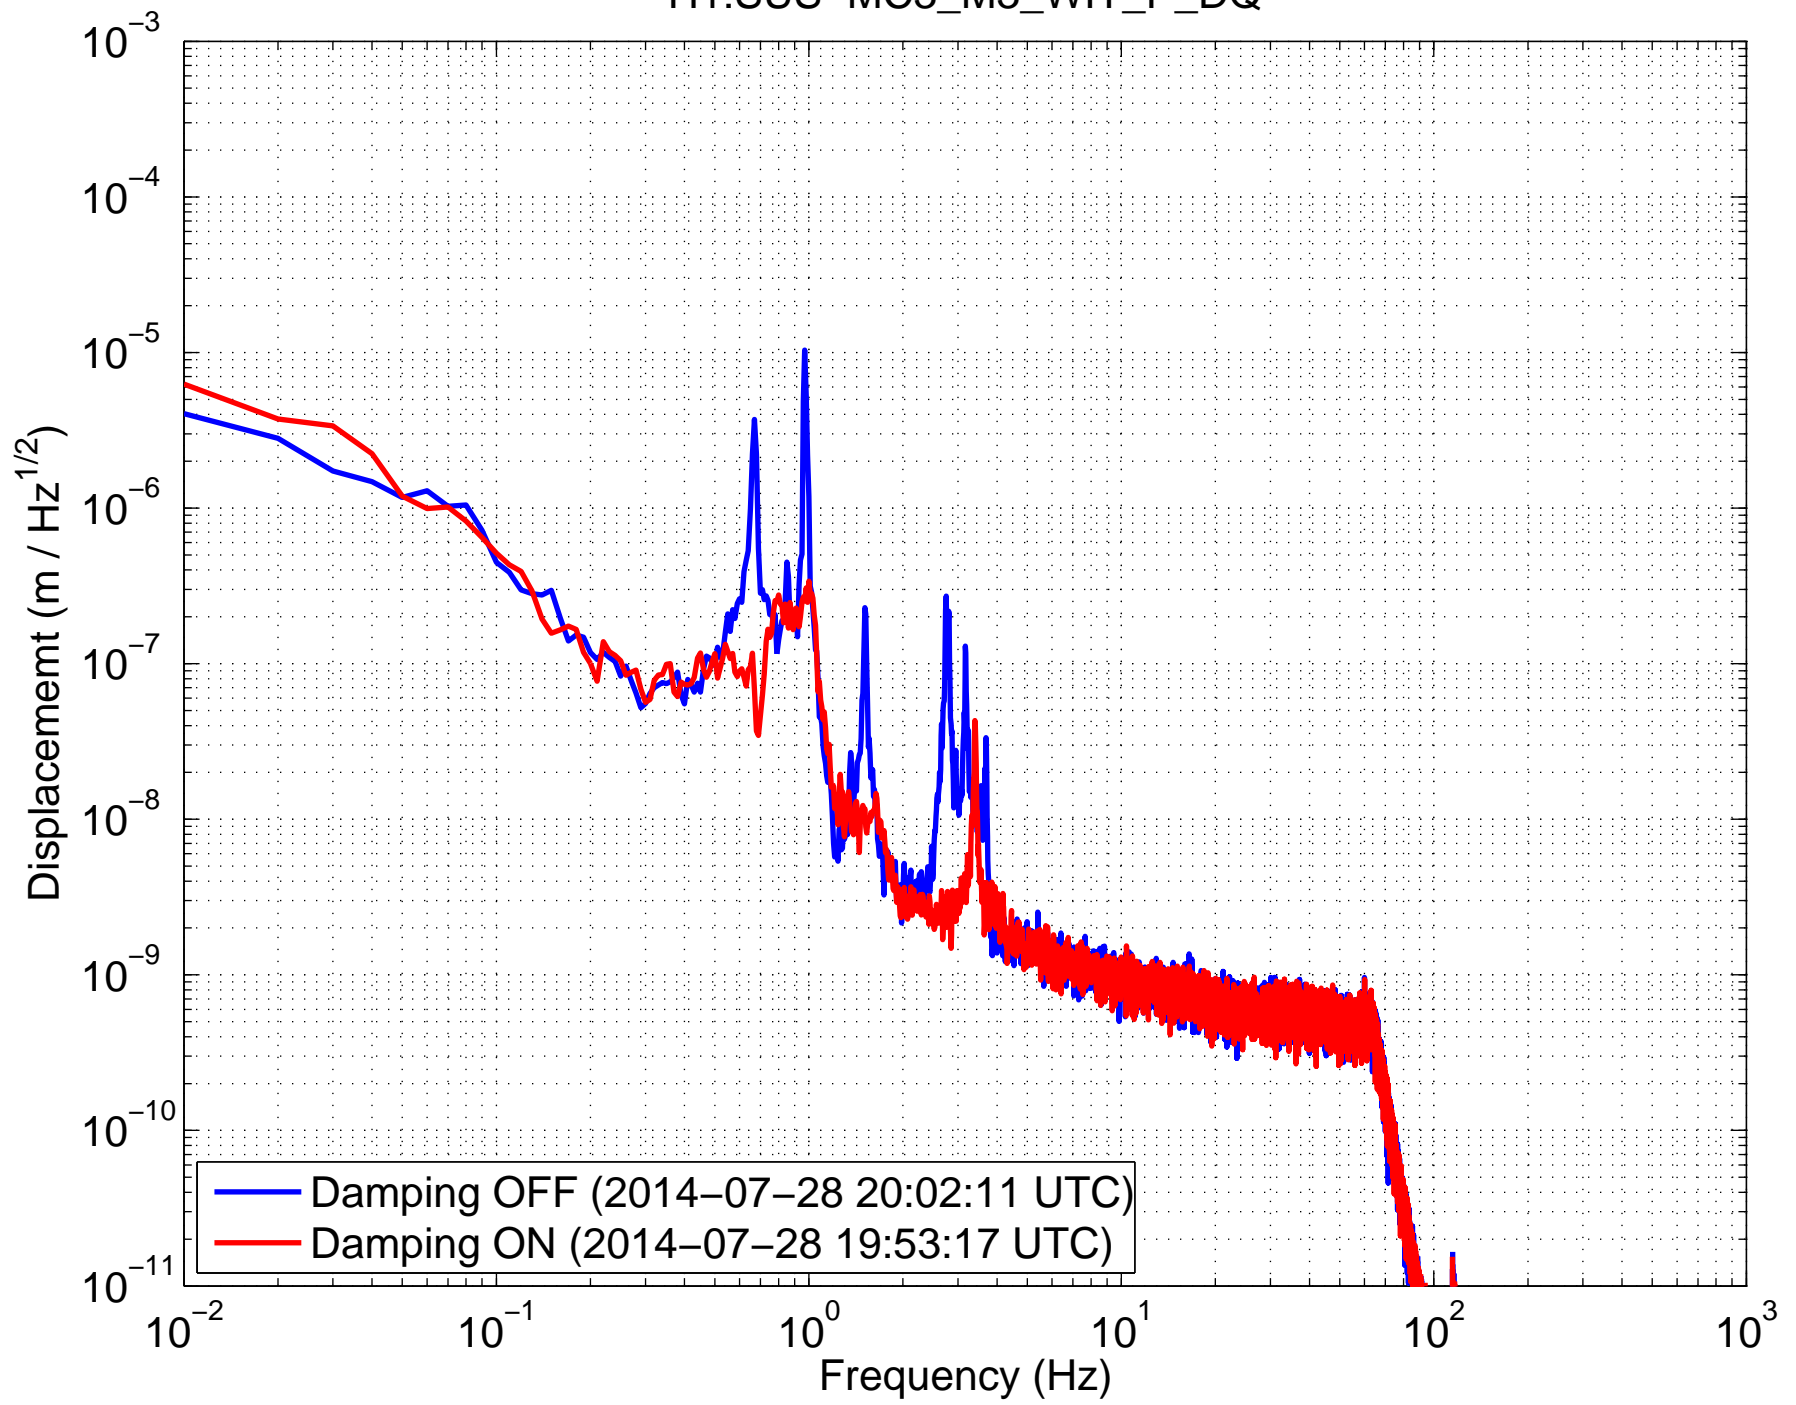

H1SUSMC3 (HSTS) Amplitude Spectral Density
H1:SUS-MC3_M3_OSEMINF_LL_OUT_DQ

H1SUSMC3 (HSTS) Amplitude Spectral Density
H1:SUS-MC3_M3_OSEMINF_LR_OUT_DQ

H1SUSMC3 (HSTS) Amplitude Spectral Density
H1:SUS-MC3_M3_OSEMINF_UL_OUT_DQ

H1SUSMC3 (HSTS) Amplitude Spectral Density
H1:SUS-MC3_M3_OSEMINF_UR_OUT_DQ

H1SUSMC3 (HSTS) Amplitude Spectral Density
H1:SUS-MC3_M3_WIT_L_DQ

H1SUSMC3 (HSTS) Amplitude Spectral Density
H1:SUS-MC3_M3_WIT_P_DQ