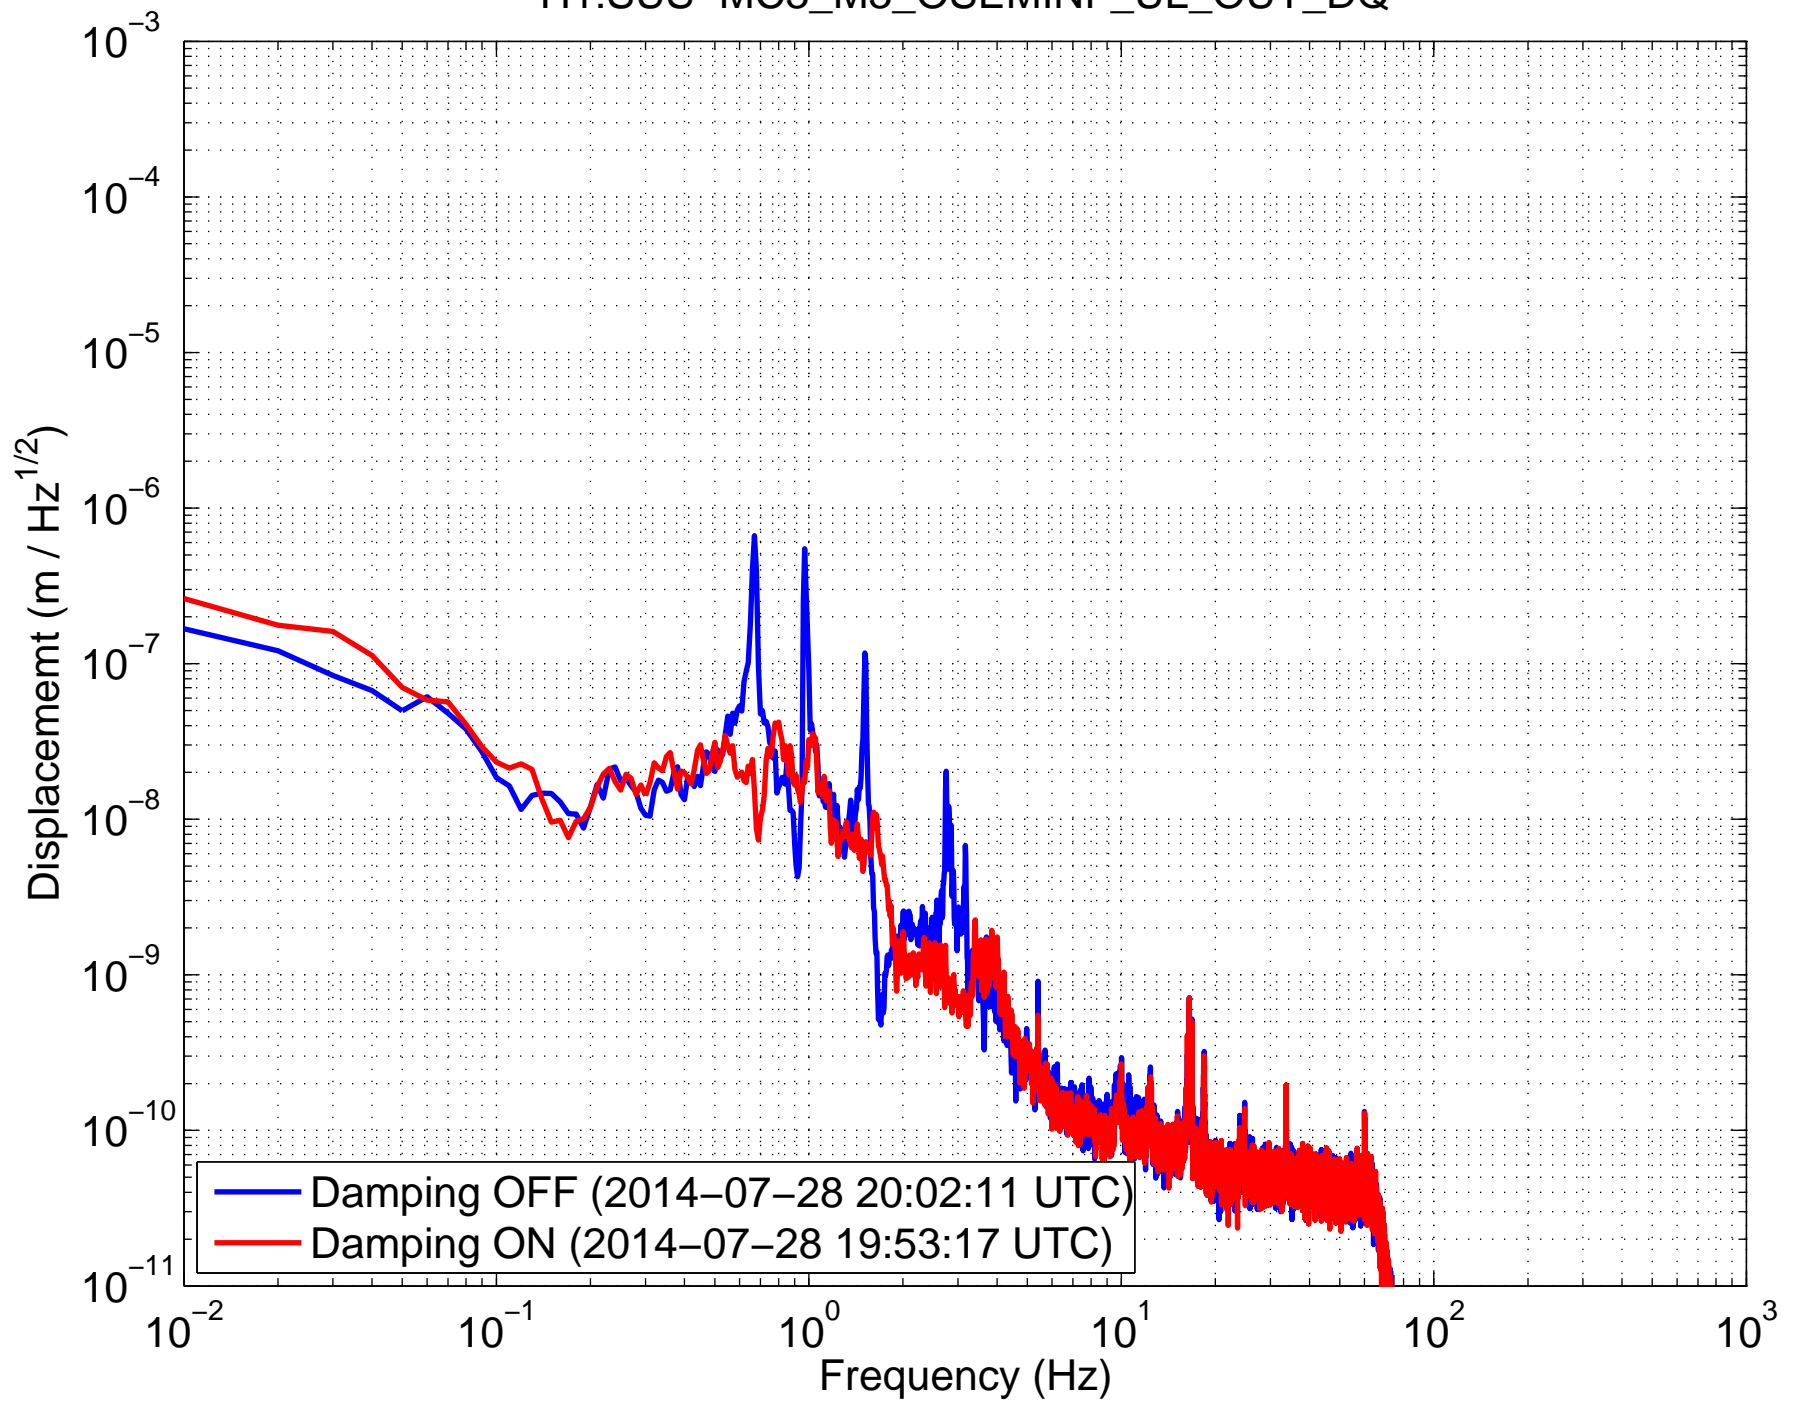

H1SUSMC3 (HSTS) Amplitude Spectral Density
H1:SUS-MC3_M3_OSEMINF_LL_OUT_DQ

H1SUSMC3 (HSTS) Amplitude Spectral Density
H1:SUS-MC3_M3_OSEMINF_LR_OUT_DQ

H1SUSMC3 (HSTS) Amplitude Spectral Density
H1:SUS-MC3_M3_OSEMINF_UL_OUT_DQ

H1SUSMC3 (HSTS) Amplitude Spectral Density
H1:SUS-MC3_M3_OSEMINF_UR_OUT_DQ

H1SUSMC3 (HSTS) Amplitude Spectral Density
H1:SUS-MC3_M3_WIT_L_DQ

H1SUSMC3 (HSTS) Amplitude Spectral Density
H1:SUS-MC3_M3_WIT_P_DQ