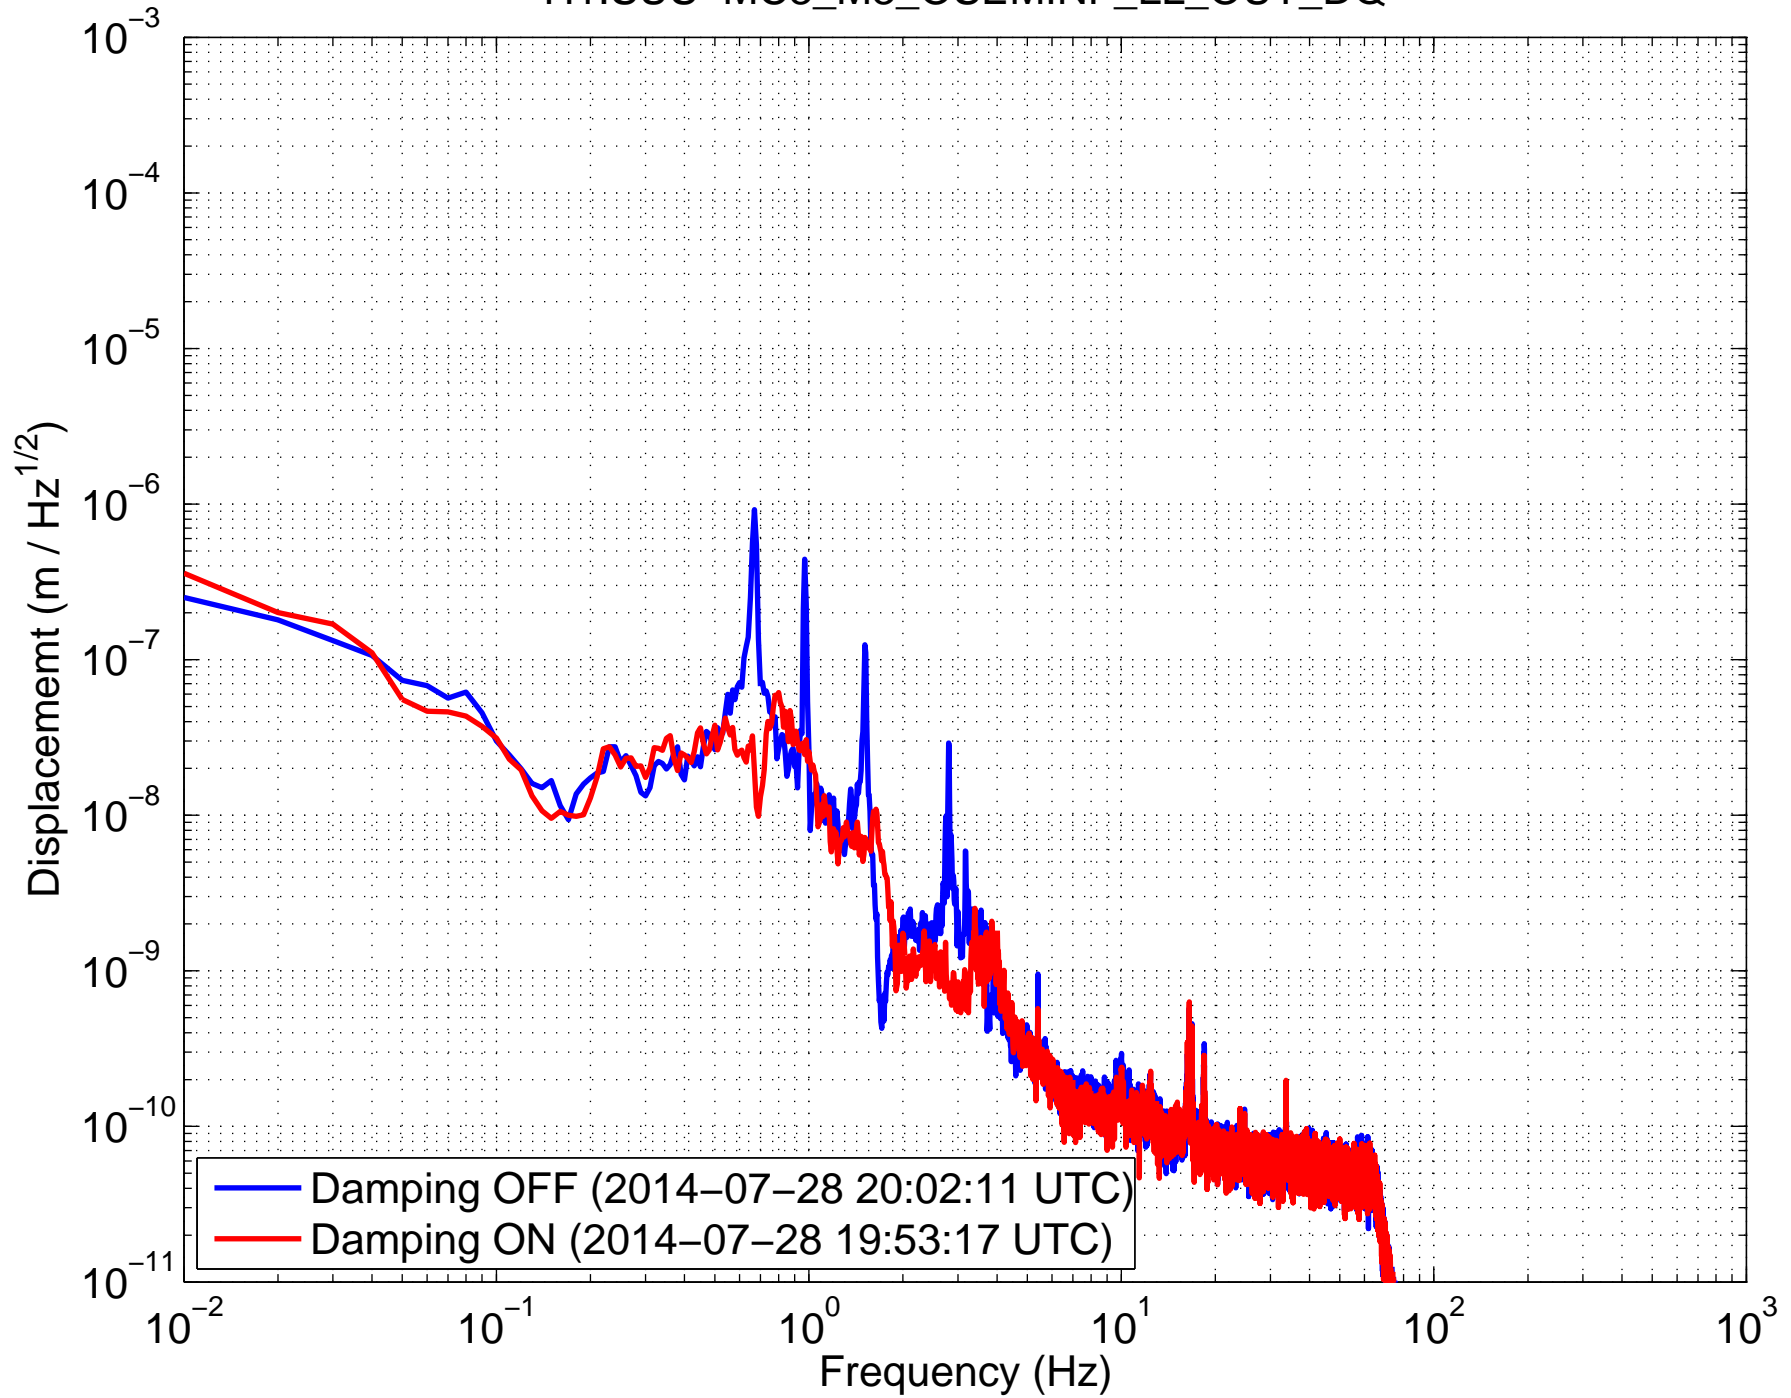

H1SUSMC3 (HSTS) Amplitude Spectral Density
H1:SUS-MC3_M3_OSEMINF_LL_OUT_DQ

H1SUSMC3 (HSTS) Amplitude Spectral Density
H1:SUS-MC3_M3_OSEMINF_LR_OUT_DQ

H1SUSMC3 (HSTS) Amplitude Spectral Density
H1:SUS-MC3_M3_OSEMINF_UL_OUT_DQ

H1SUSMC3 (HSTS) Amplitude Spectral Density
H1:SUS-MC3_M3_OSEMINF_UR_OUT_DQ

H1SUSMC3 (HSTS) Amplitude Spectral Density
H1:SUS-MC3_M3_WIT_L_DQ

H1SUSMC3 (HSTS) Amplitude Spectral Density
H1:SUS-MC3_M3_WIT_P_DQ