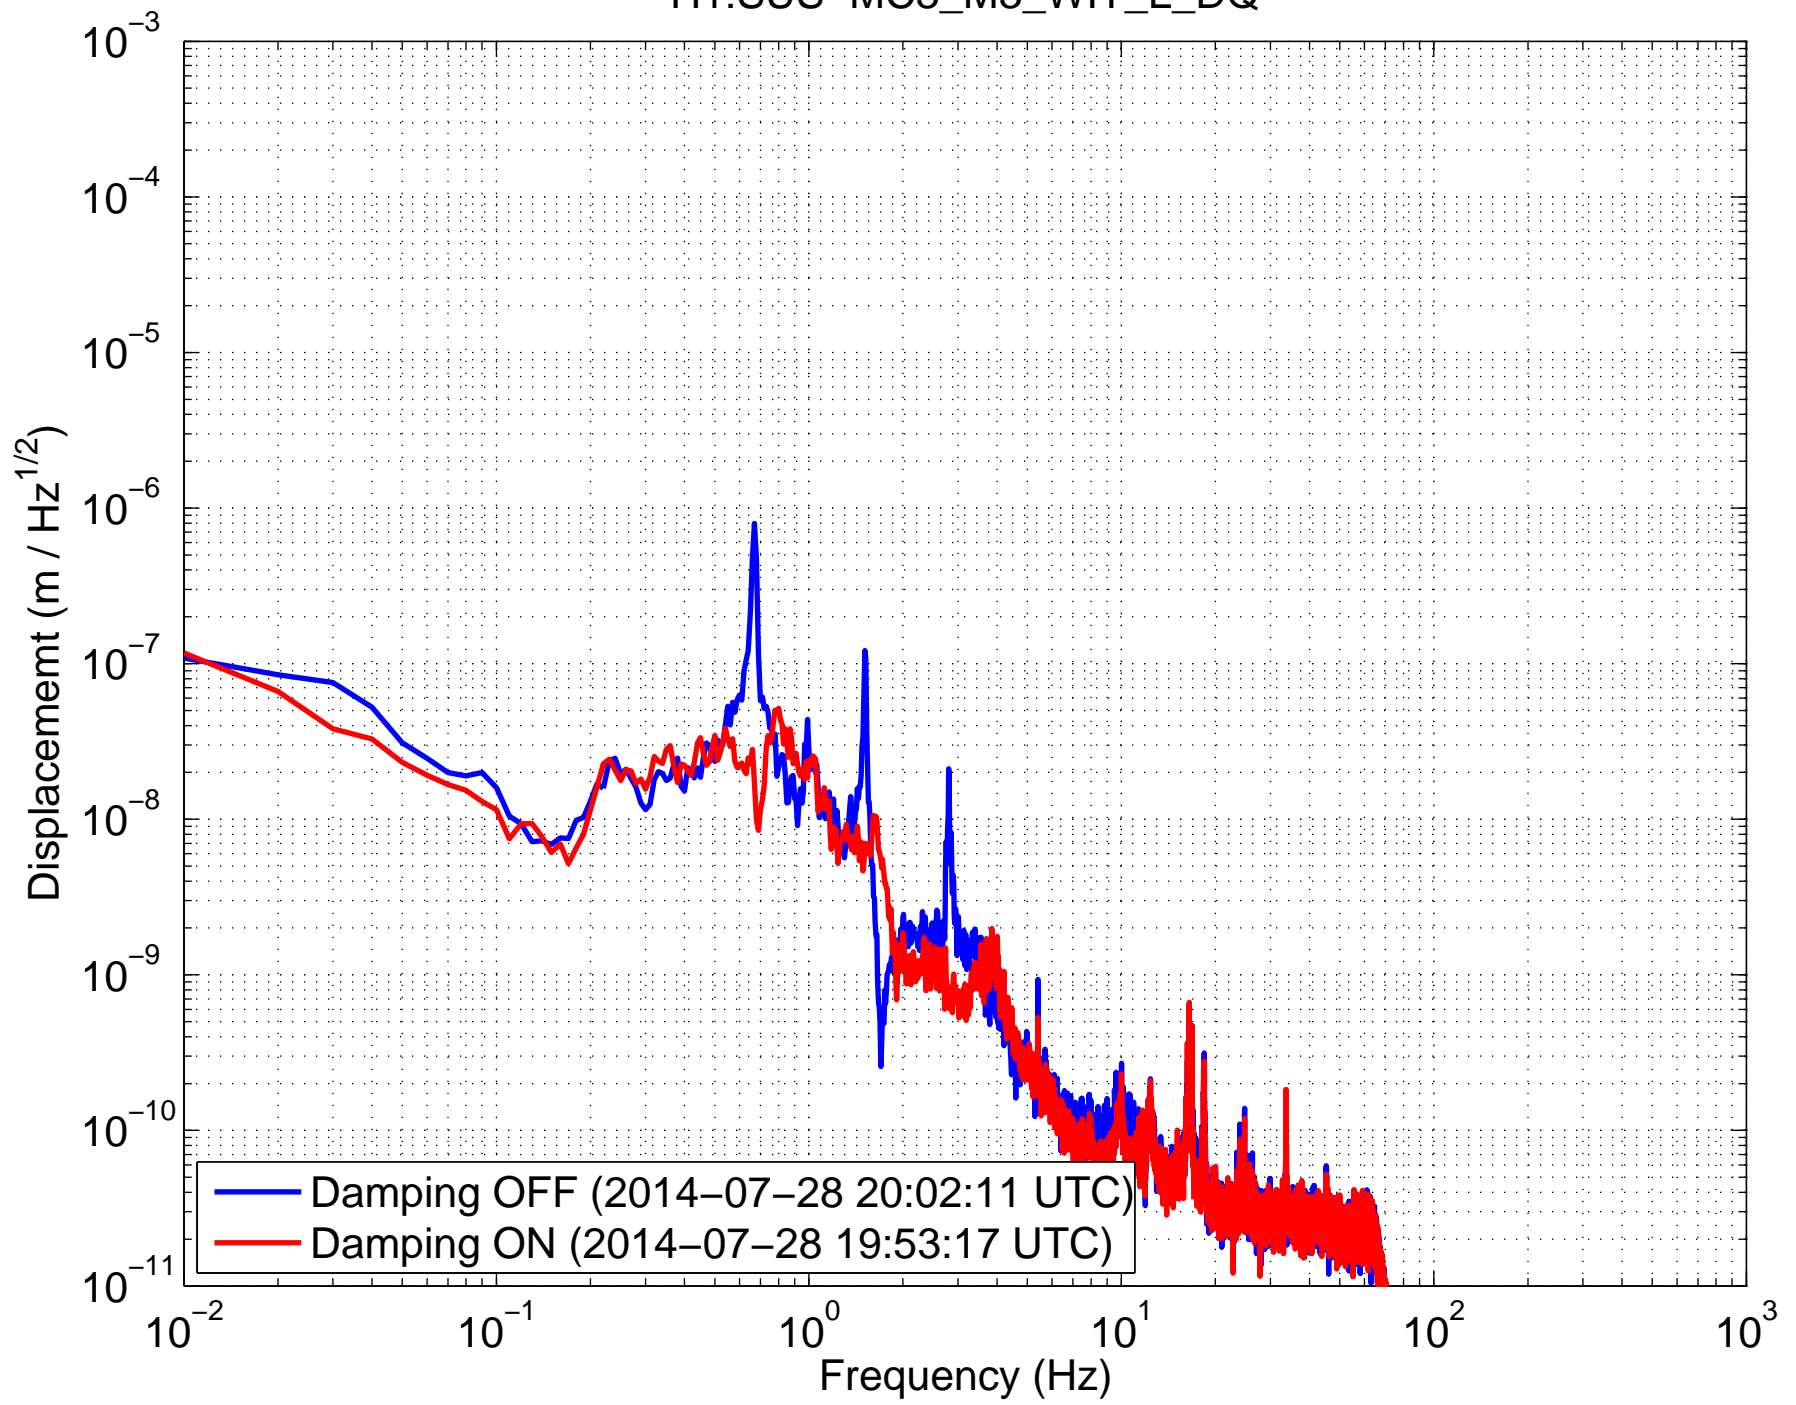

H1SUSMC3 (HSTS) Amplitude Spectral Density
H1:SUS-MC3_M3_OSEMINF_LL_OUT_DQ

H1SUSMC3 (HSTS) Amplitude Spectral Density
H1:SUS-MC3_M3_OSEMINF_LR_OUT_DQ

H1SUSMC3 (HSTS) Amplitude Spectral Density
H1:SUS-MC3_M3_OSEMINF_UL_OUT_DQ

H1SUSMC3 (HSTS) Amplitude Spectral Density
H1:SUS-MC3_M3_OSEMINF_UR_OUT_DQ

H1SUSMC3 (HSTS) Amplitude Spectral Density
H1:SUS-MC3_M3_WIT_L_DQ

H1SUSMC3 (HSTS) Amplitude Spectral Density
H1:SUS-MC3_M3_WIT_P_DQ