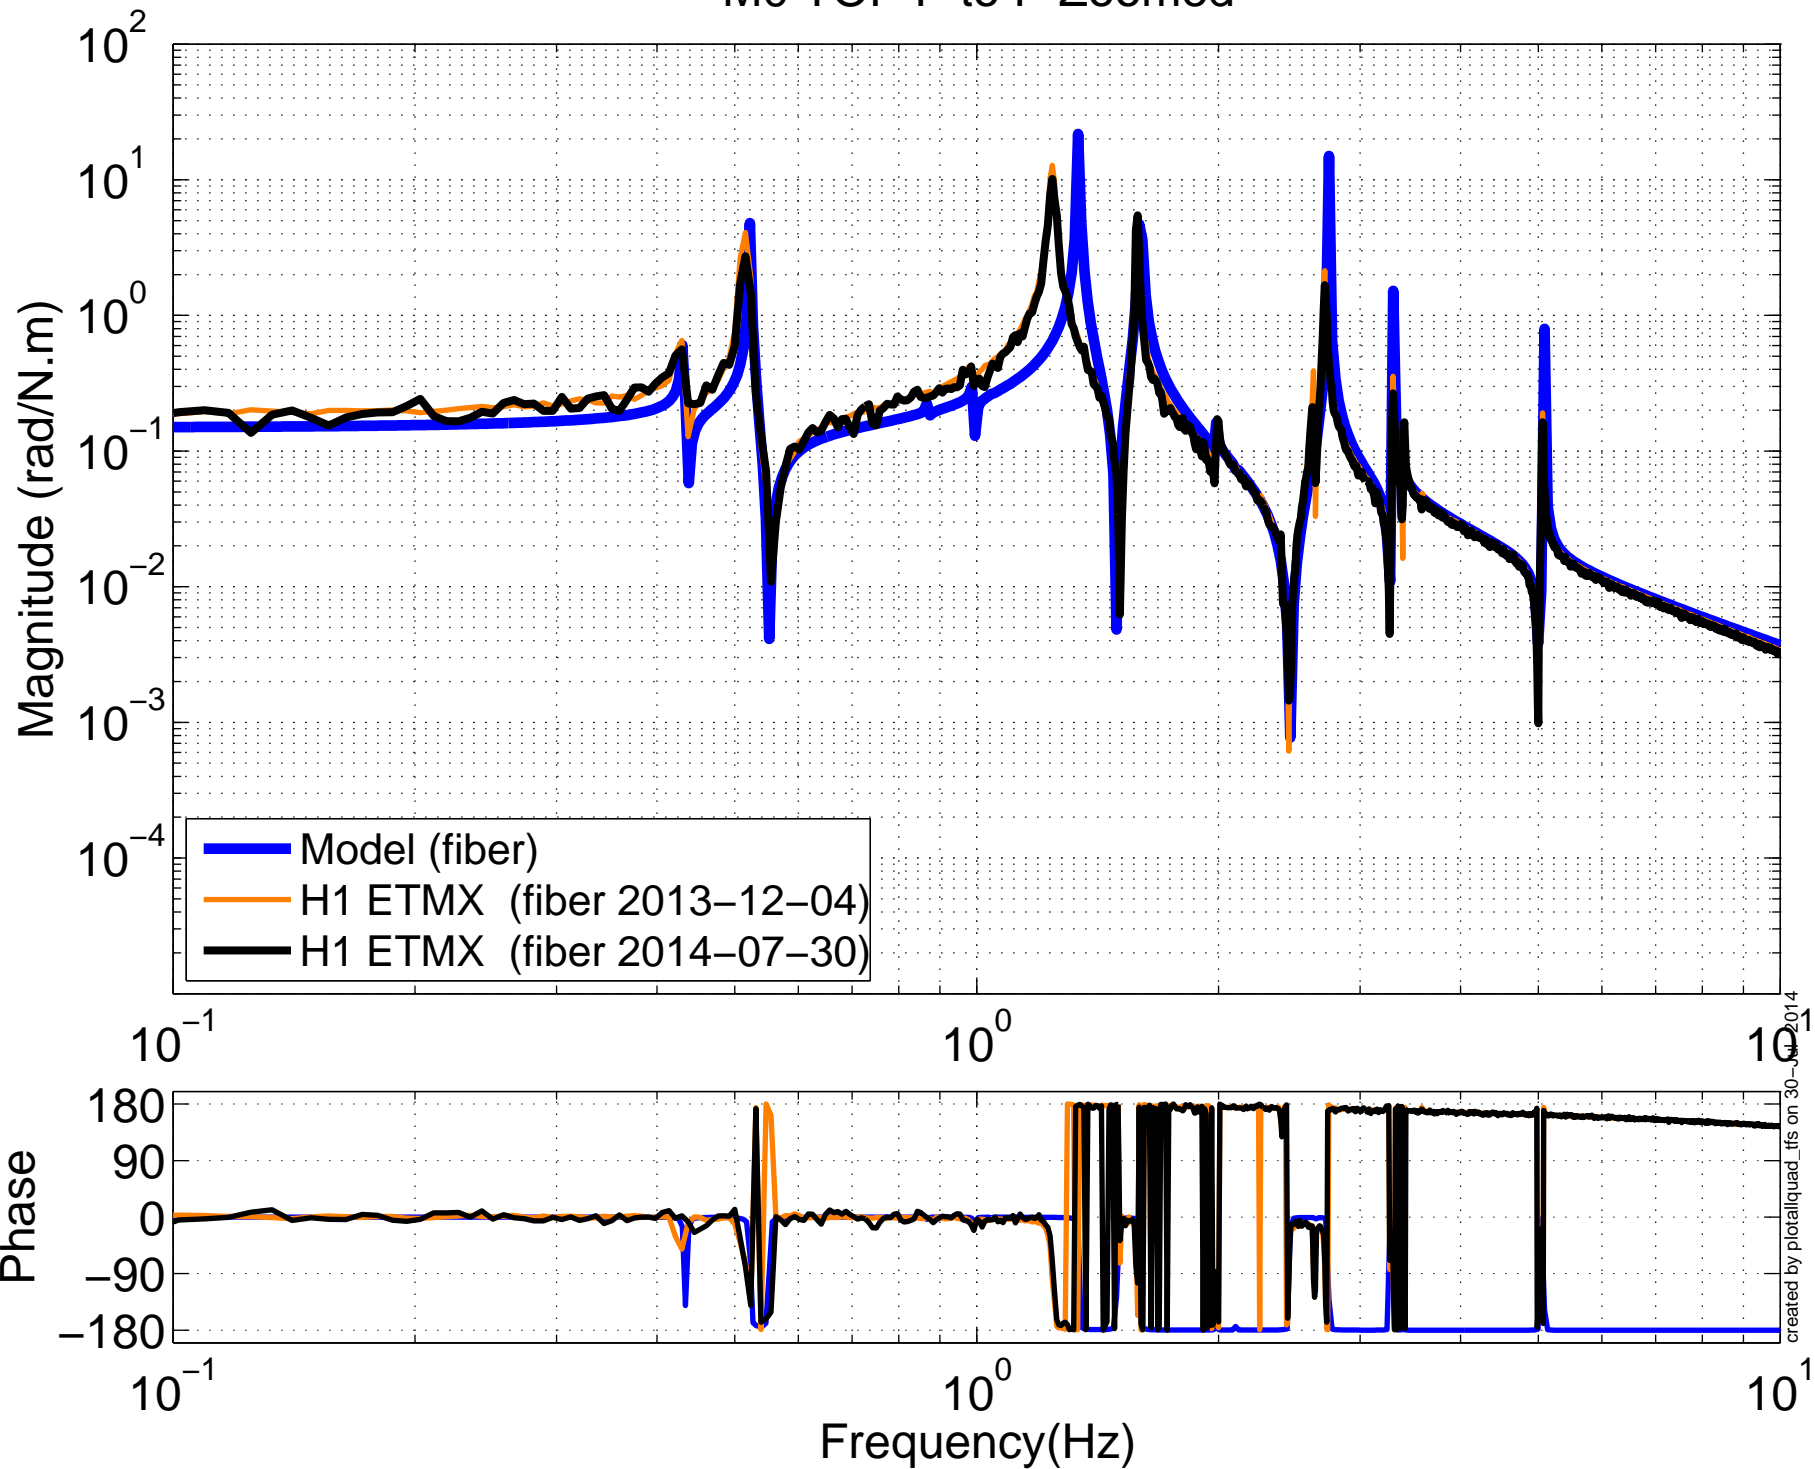

M0 TOP P to P Zoomed