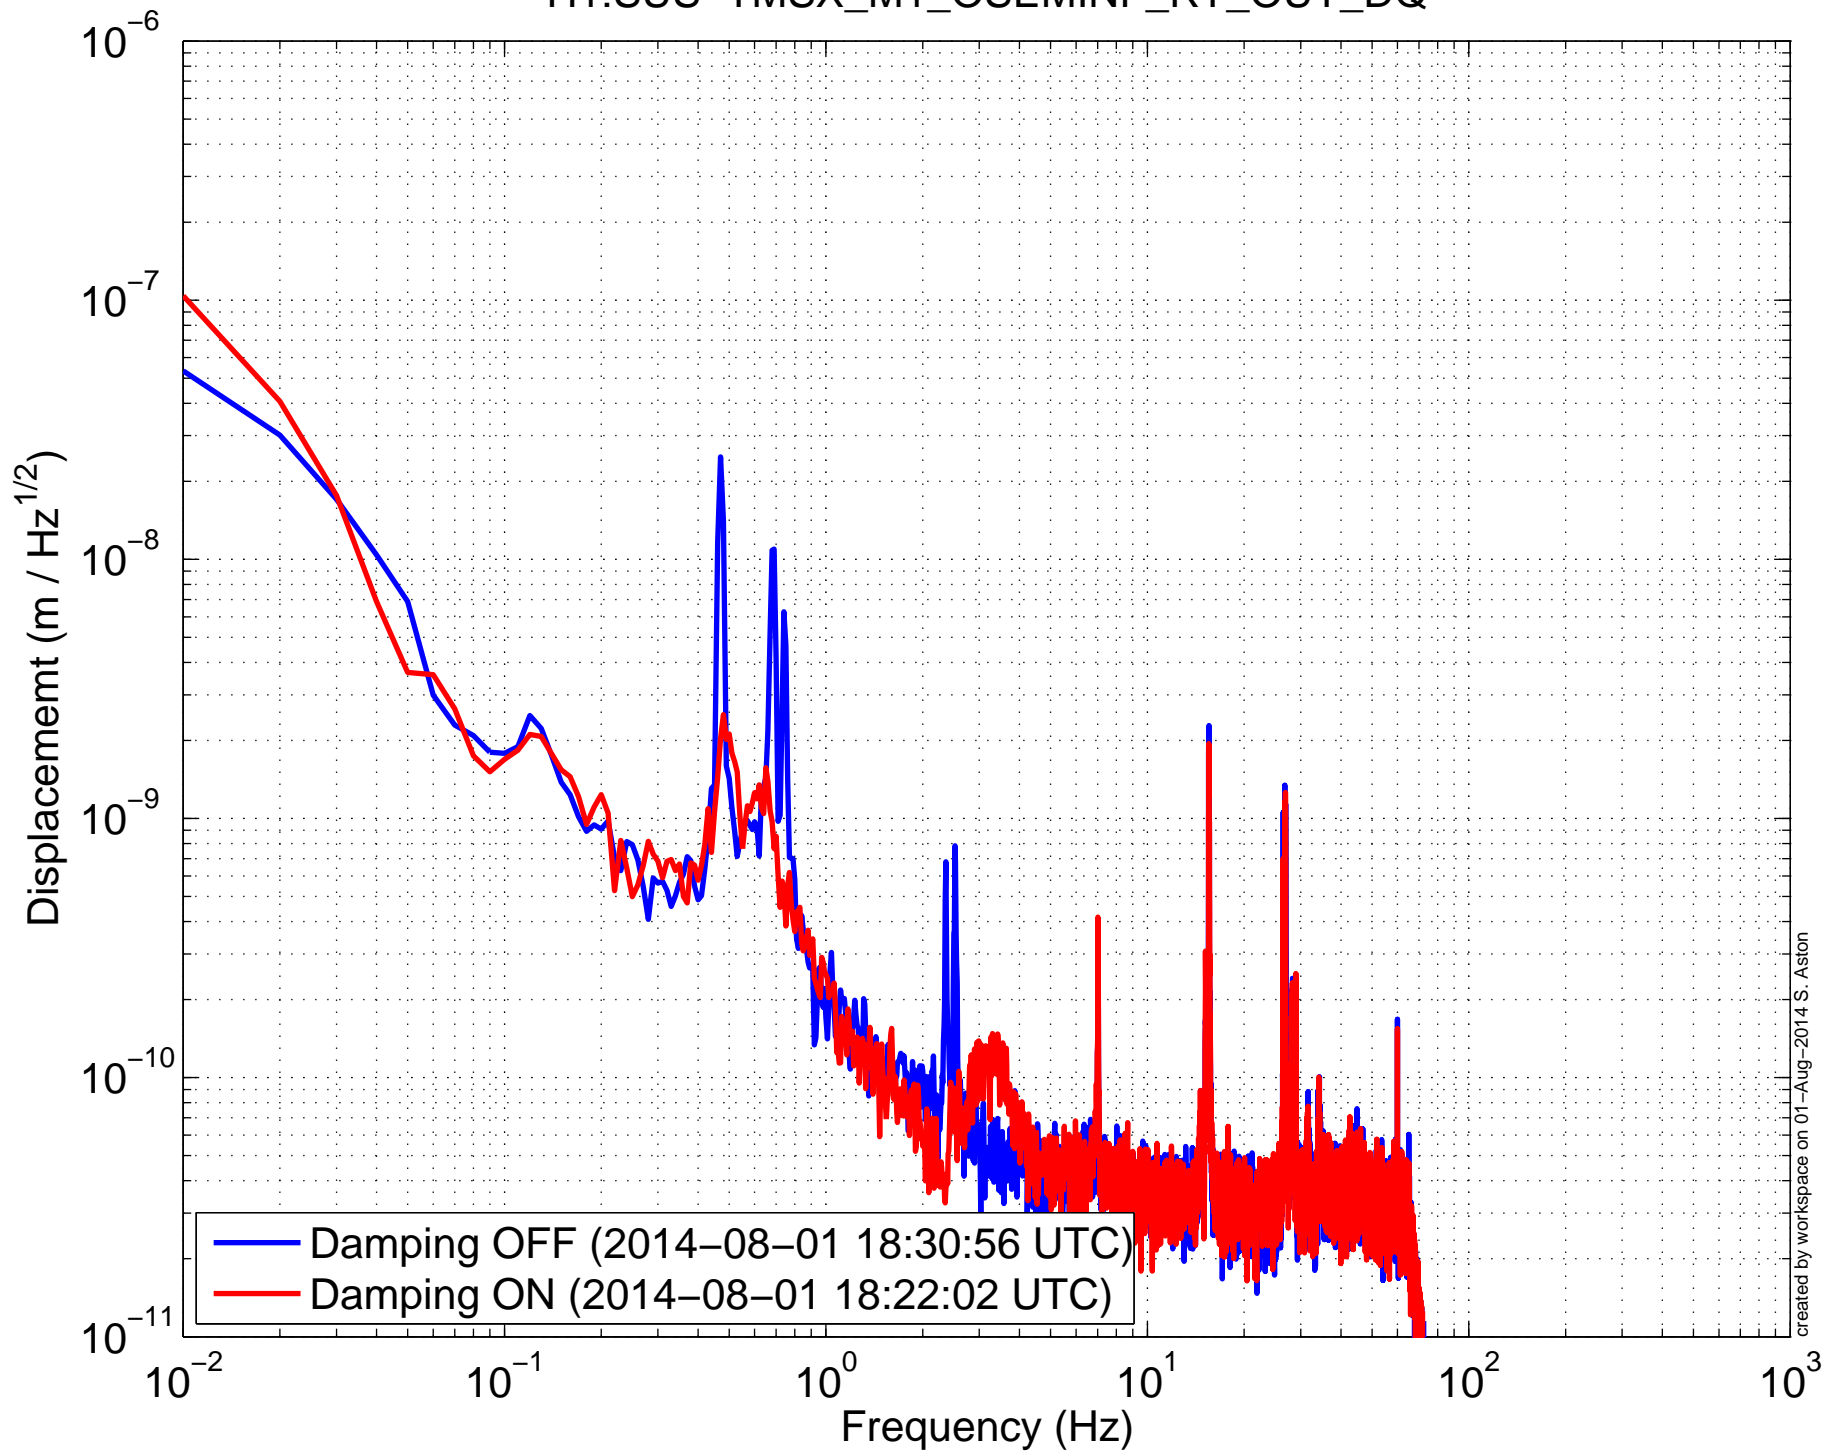

H1SUSTMSX (TMTS) Amplitude Spectral Density H1:SUS-TMSX_M1_OSEMINF_F1_OUT_DQ

created by workspace on 01-Aug-2014 S. Aston

H1SUSTMSX (TMTS) Amplitude Spectral Density H1:SUS-TMSX_M1_OSEMINF_F2_OUT_DQ

H1SUSTMSX (TMTS) Amplitude Spectral Density H1:SUS-TMSX_M1_OSEMINF_F3_OUT_DQ

H1SUSTMSX (TMTS) Amplitude Spectral Density H1:SUS-TMSX_M1_OSEMINF_LF_OUT_DQ

created by workspace on 01-Aug-2014 S. Aston

H1SUSTMSX (TMTS) Amplitude Spectral Density H1:SUS-TMSX_M1_OSEMINF_RT_OUT_DQ

H1SUSTMSX (TMTS) Amplitude Spectral Density H1:SUS-TMSX_M1_OSEMINF_SD_OUT_DQ

H1SUSTMSX (TMTS) Amplitude Spectral Density
H1:SUS-TMSX_M1_DAMP_L_IN1_DQ

H1SUSTMSX (TMTS) Amplitude Spectral Density H1:SUS-TMSX_M1_DAMP_T_IN1_DQ

H1SUSTMSX (TMTS) Amplitude Spectral Density H1:SUS-TMSX_M1_DAMP_V_IN1_DQ