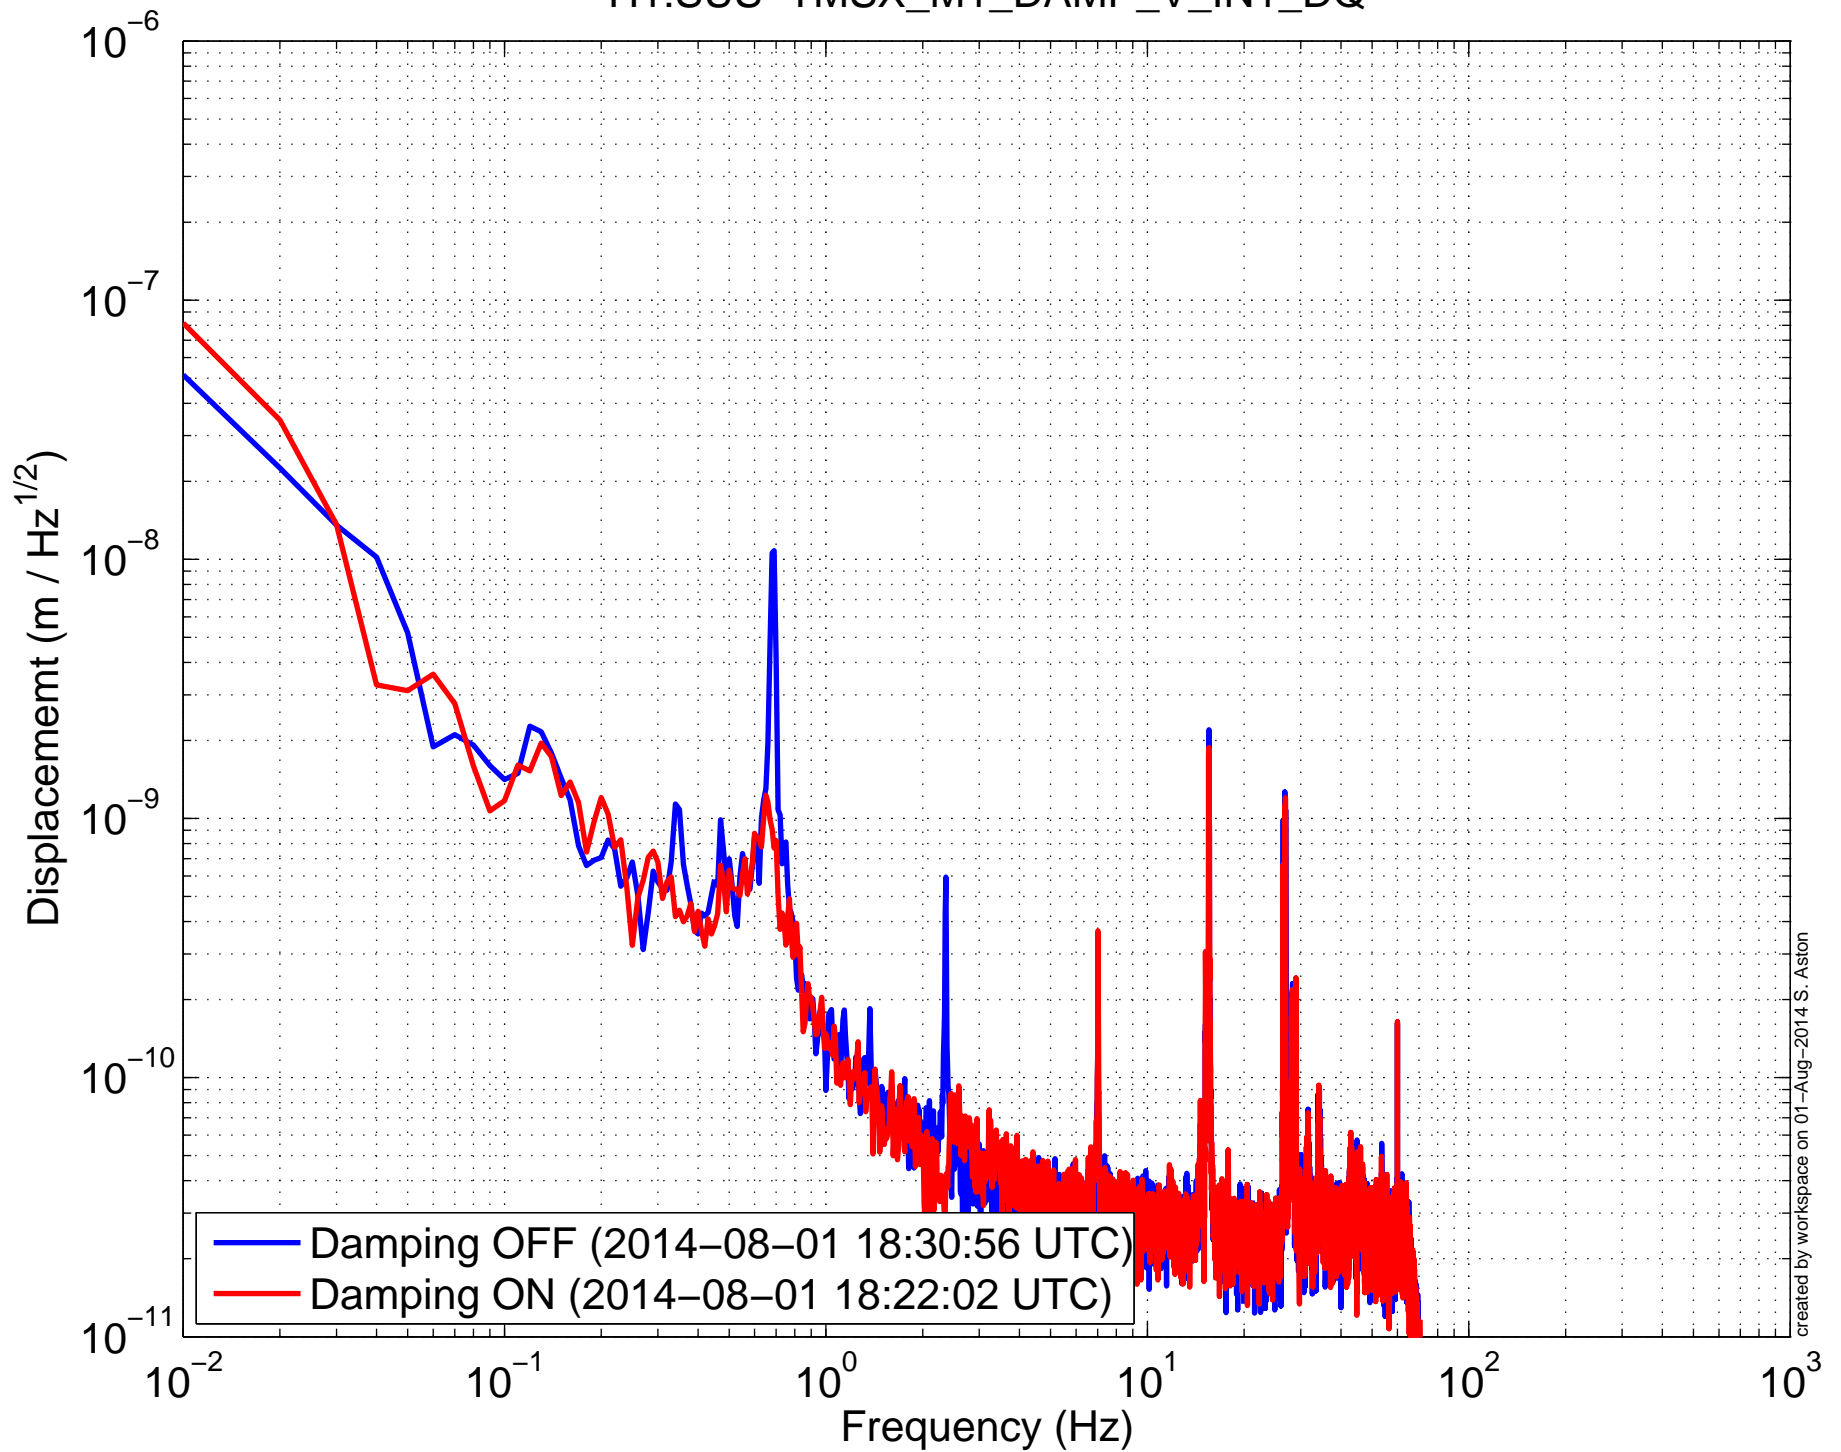

H1SUSTMSX (TMTS) Amplitude Spectral Density H1:SUS-TMSX_M1_DAMP_V_IN1_DQ