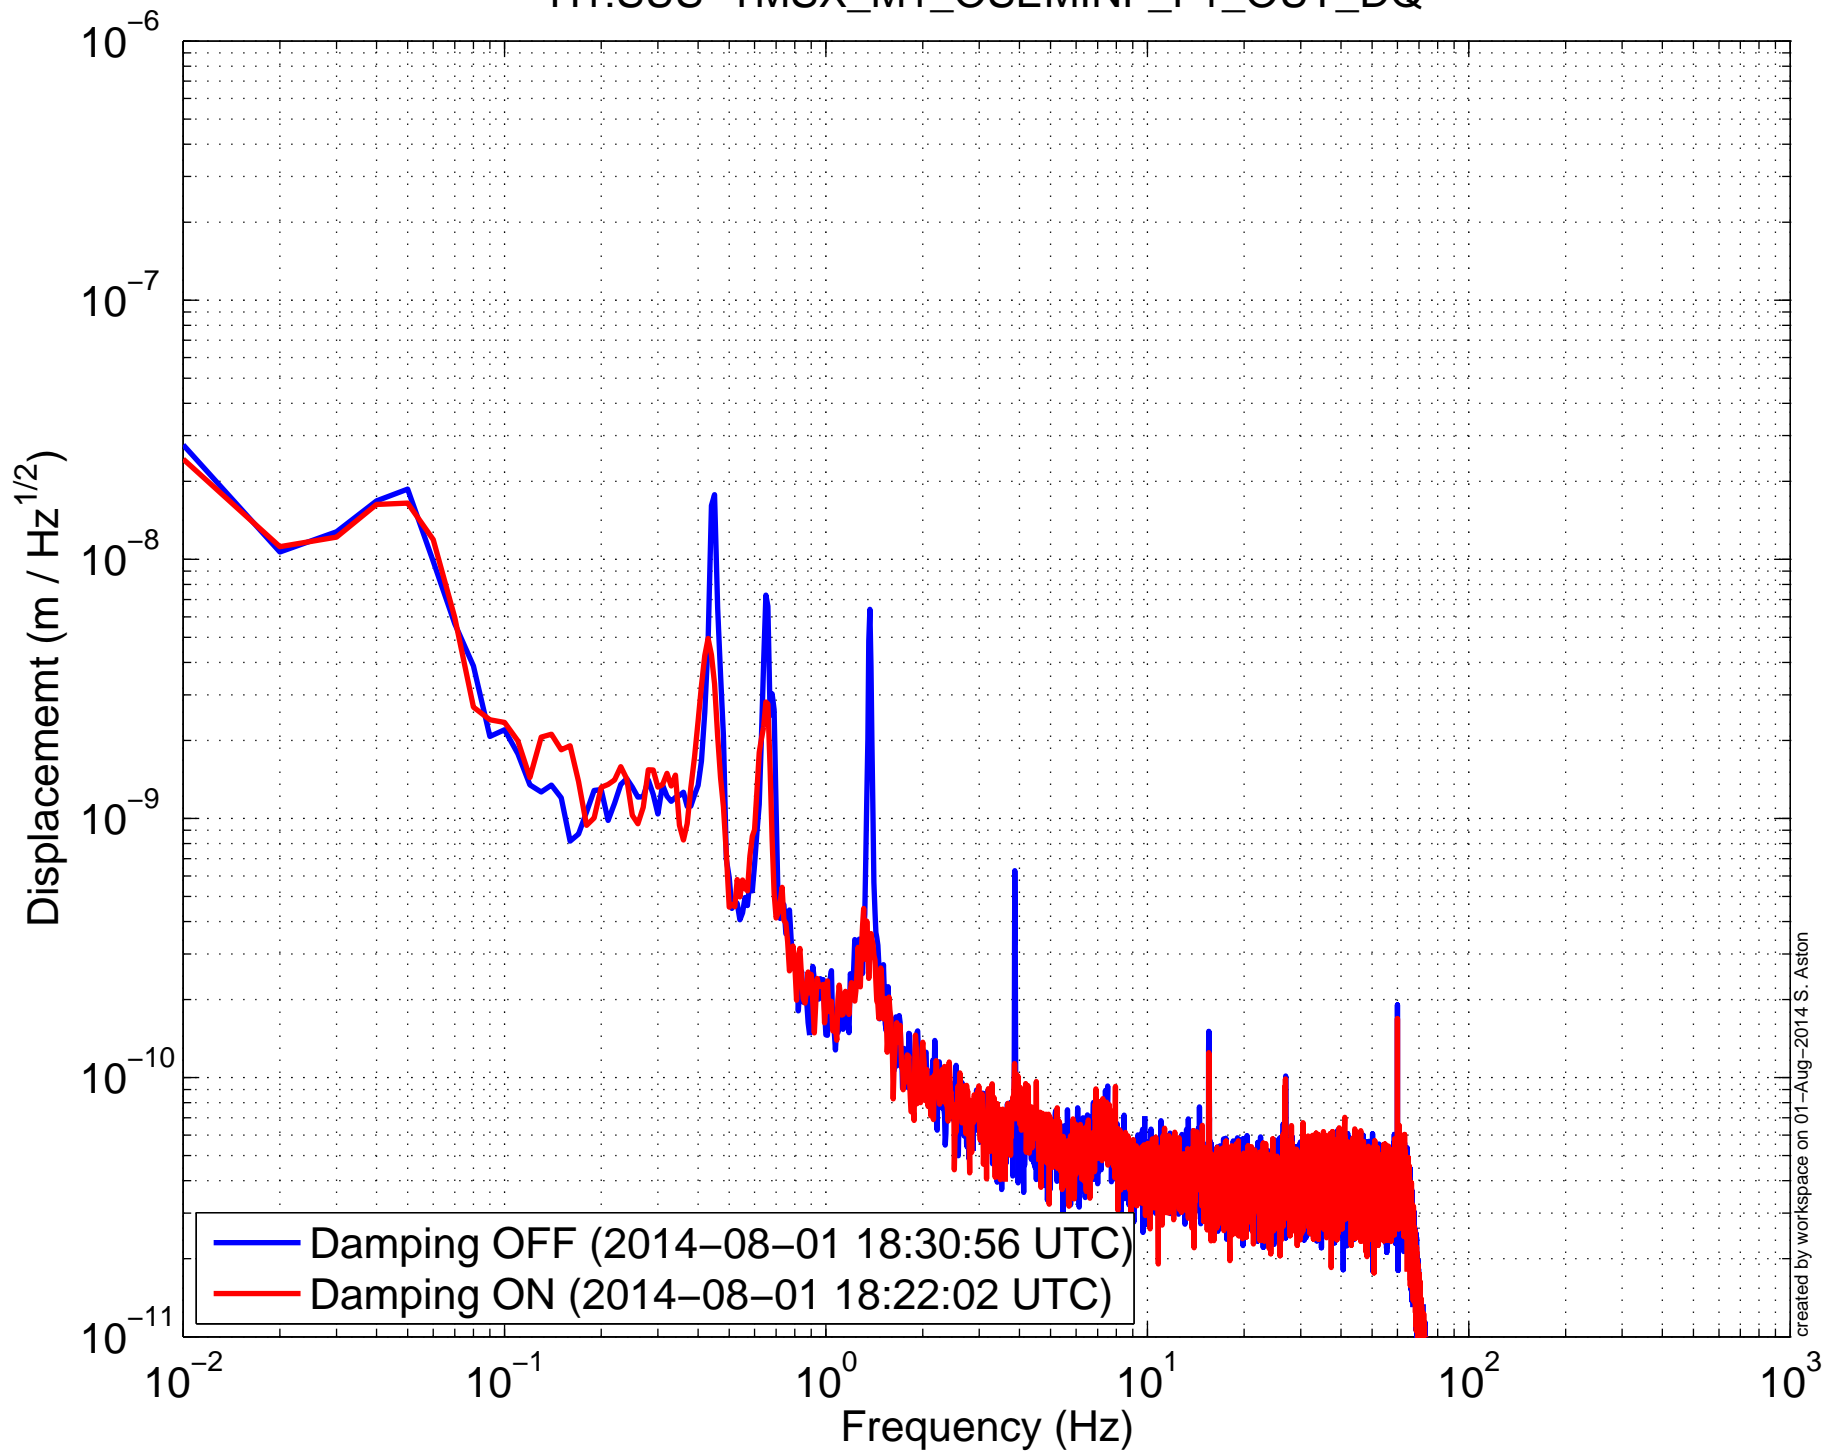

H1SUSTMSX (TMTS) Amplitude Spectral Density H1:SUS-TMSX_M1_OSEMINF_F1_OUT_DQ

created by workspace on 01-Aug-2014 S. Aston

H1SUSTMSX (TMTS) Amplitude Spectral Density H1:SUS-TMSX_M1_OSEMINF_F2_OUT_DQ

H1SUSTMSX (TMTS) Amplitude Spectral Density H1:SUS-TMSX_M1_OSEMINF_F3_OUT_DQ

H1SUSTMSX (TMTS) Amplitude Spectral Density H1:SUS-TMSX_M1_OSEMINF_LF_OUT_DQ

created by workspace on 01-Aug-2014 S. Aston

H1SUSTMSX (TMTS) Amplitude Spectral Density H1:SUS-TMSX_M1_OSEMINF_RT_OUT_DQ

H1SUSTMSX (TMTS) Amplitude Spectral Density H1:SUS-TMSX_M1_OSEMINF_SD_OUT_DQ

H1SUSTMSX (TMTS) Amplitude Spectral Density
H1:SUS-TMSX_M1_DAMP_L_IN1_DQ

H1SUSTMSX (TMTS) Amplitude Spectral Density H1:SUS-TMSX_M1_DAMP_T_IN1_DQ

H1SUSTMSX (TMTS) Amplitude Spectral Density H1:SUS-TMSX_M1_DAMP_V_IN1_DQ