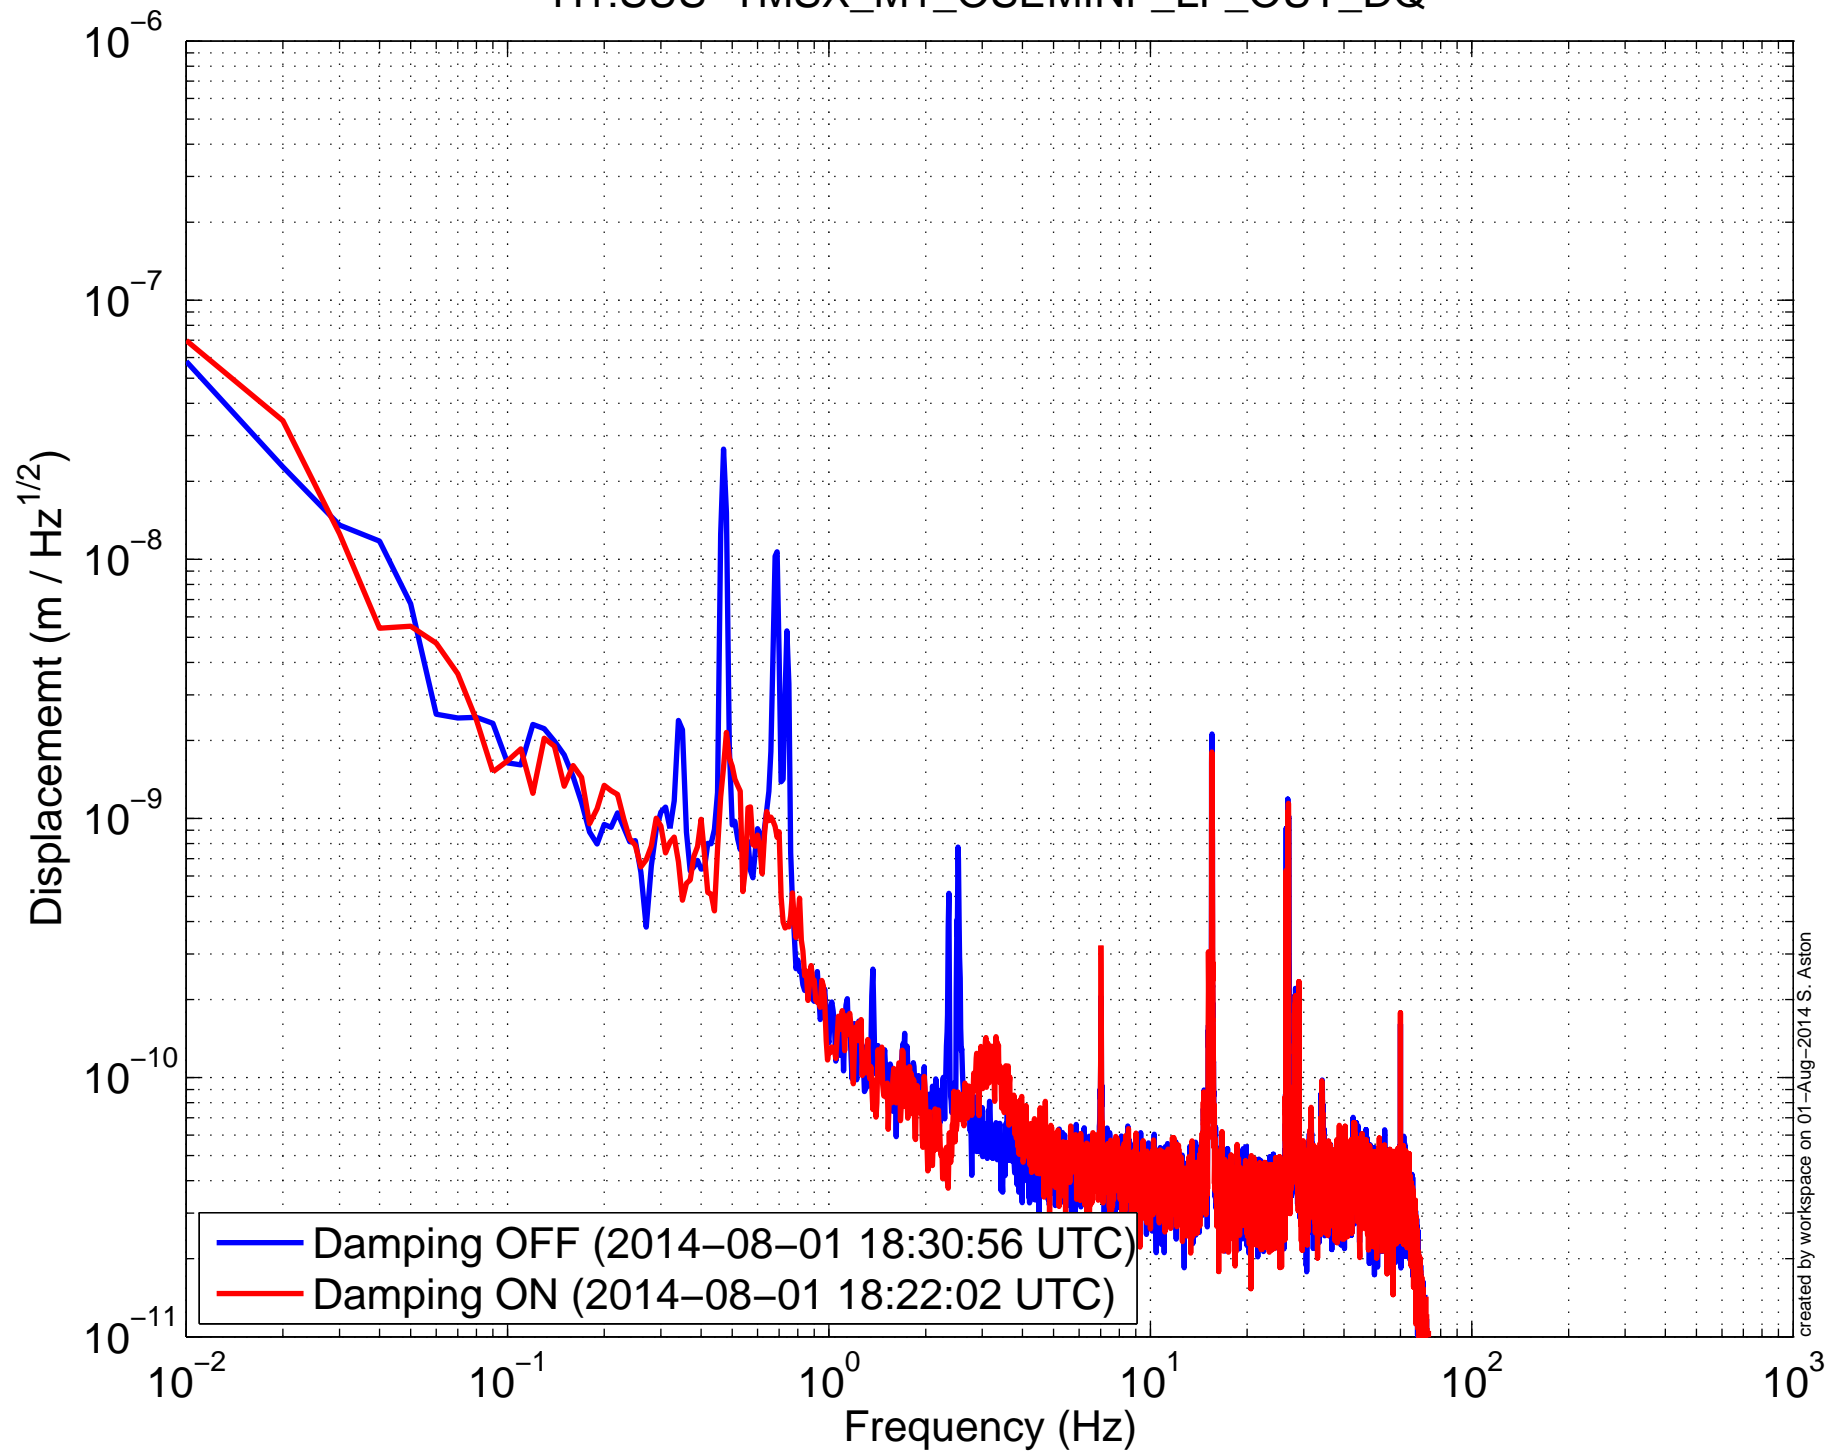

H1SUSTMSX (TMTS) Amplitude Spectral Density H1:SUS-TMSX_M1_OSEMINF_F1_OUT_DQ

created by workspace on 01-Aug-2014 S. Aston

H1SUSTMSX (TMTS) Amplitude Spectral Density H1:SUS-TMSX_M1_OSEMINF_F2_OUT_DQ

H1SUSTMSX (TMTS) Amplitude Spectral Density H1:SUS-TMSX_M1_OSEMINF_F3_OUT_DQ

H1SUSTMSX (TMTS) Amplitude Spectral Density H1:SUS-TMSX_M1_OSEMINF_LF_OUT_DQ

created by workspace on 01-Aug-2014 S. Aston

H1SUSTMSX (TMTS) Amplitude Spectral Density H1:SUS-TMSX_M1_OSEMINF_RT_OUT_DQ

H1SUSTMSX (TMTS) Amplitude Spectral Density H1:SUS-TMSX_M1_OSEMINF_SD_OUT_DQ

H1SUSTMSX (TMTS) Amplitude Spectral Density
H1:SUS-TMSX_M1_DAMP_L_IN1_DQ

H1SUSTMSX (TMTS) Amplitude Spectral Density H1:SUS-TMSX_M1_DAMP_T_IN1_DQ

H1SUSTMSX (TMTS) Amplitude Spectral Density H1:SUS-TMSX_M1_DAMP_V_IN1_DQ