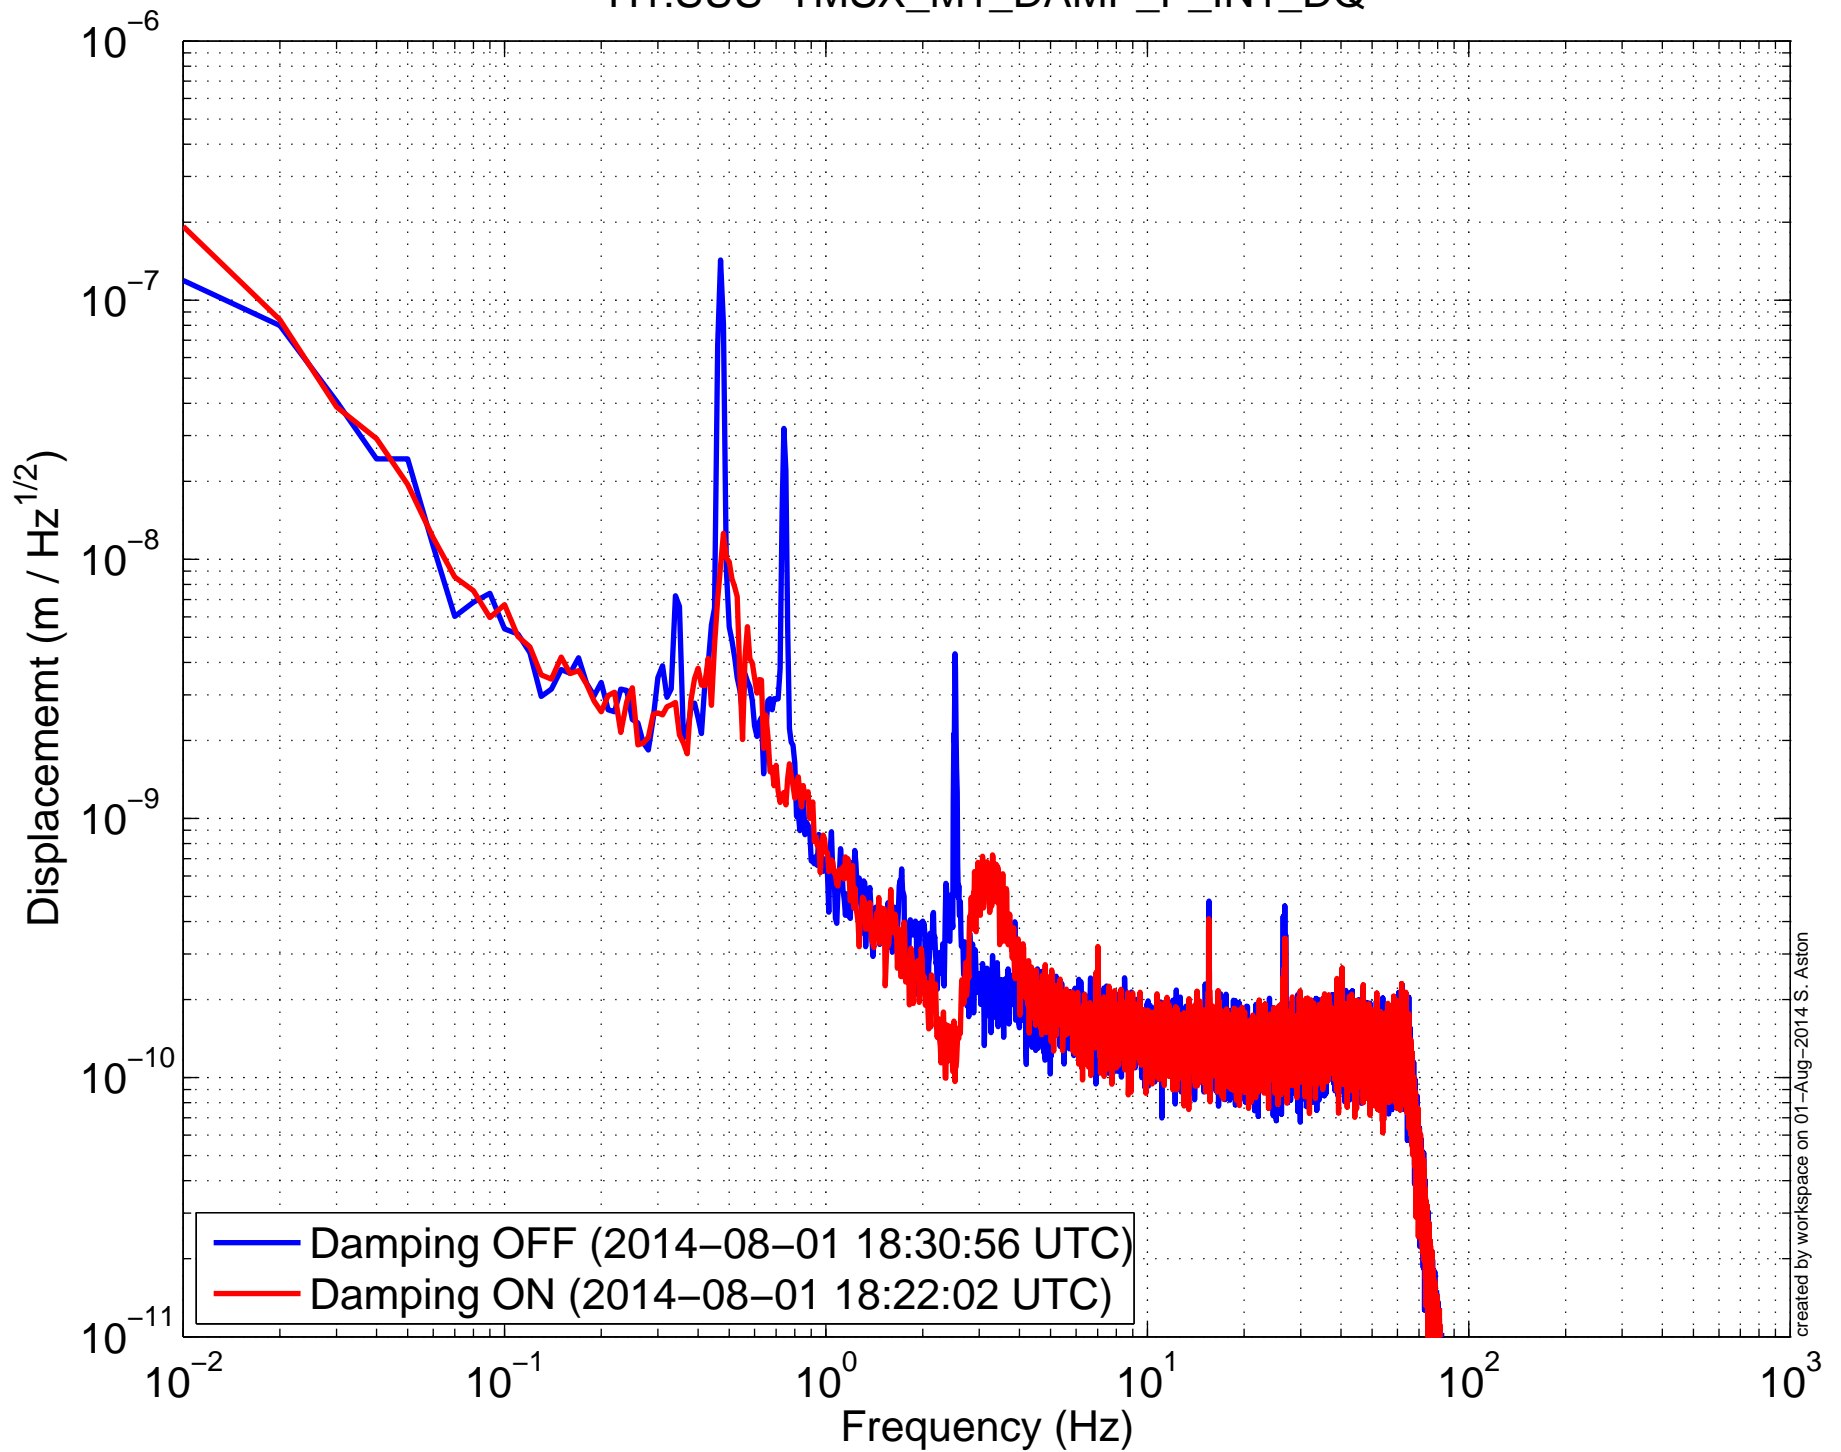

H1SUSTMSX (TMTS) Amplitude Spectral Density H1:SUS-TMSX_M1_DAMP_P_IN1_DQ