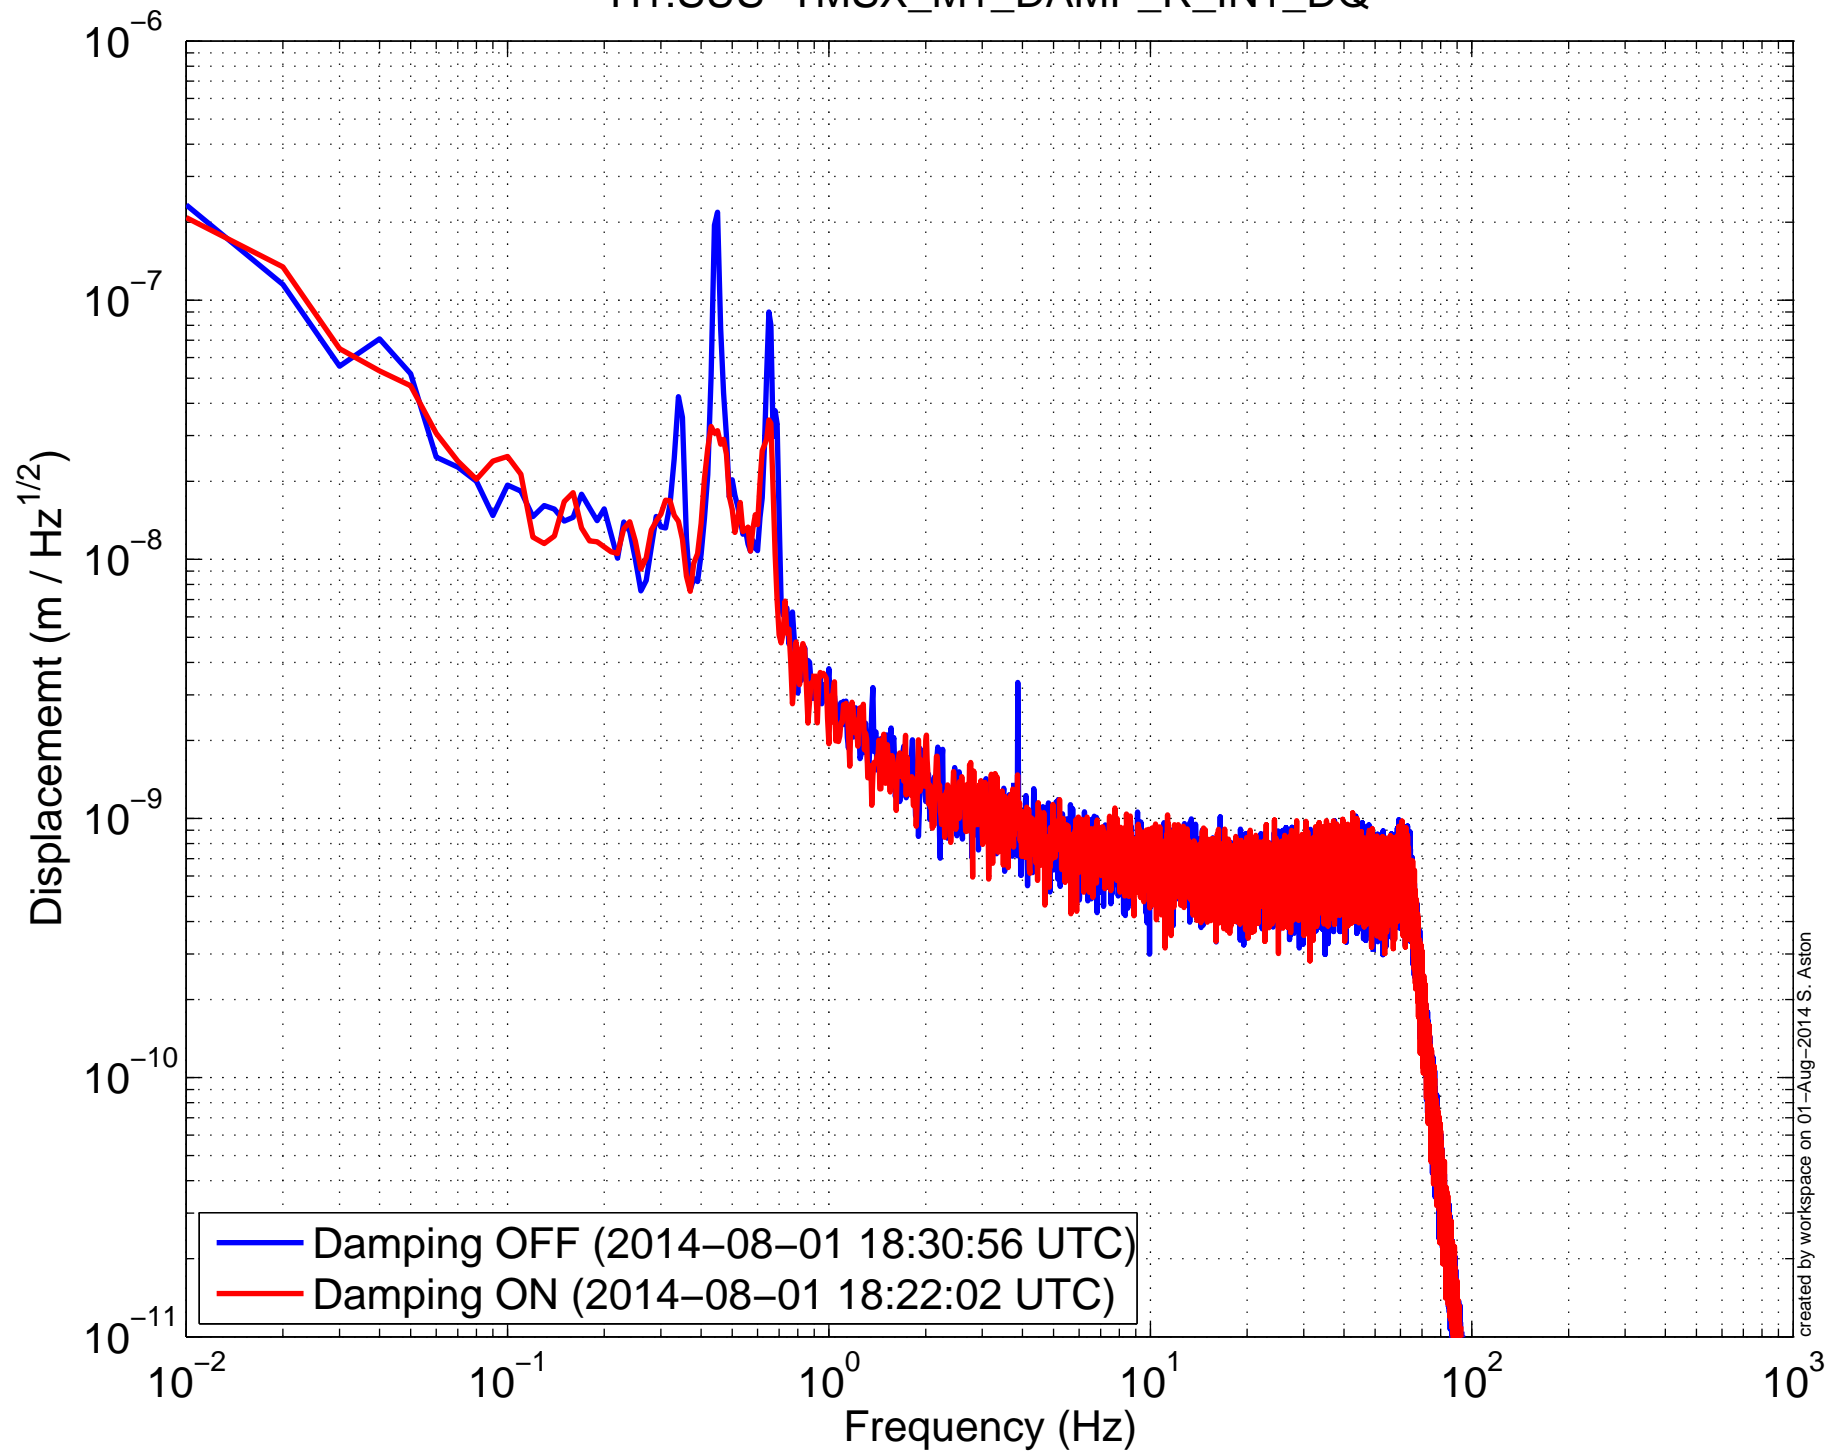

H1SUSTMSX (TMTS) Amplitude Spectral Density H1:SUS-TMSX_M1_DAMP_R_IN1_DQ