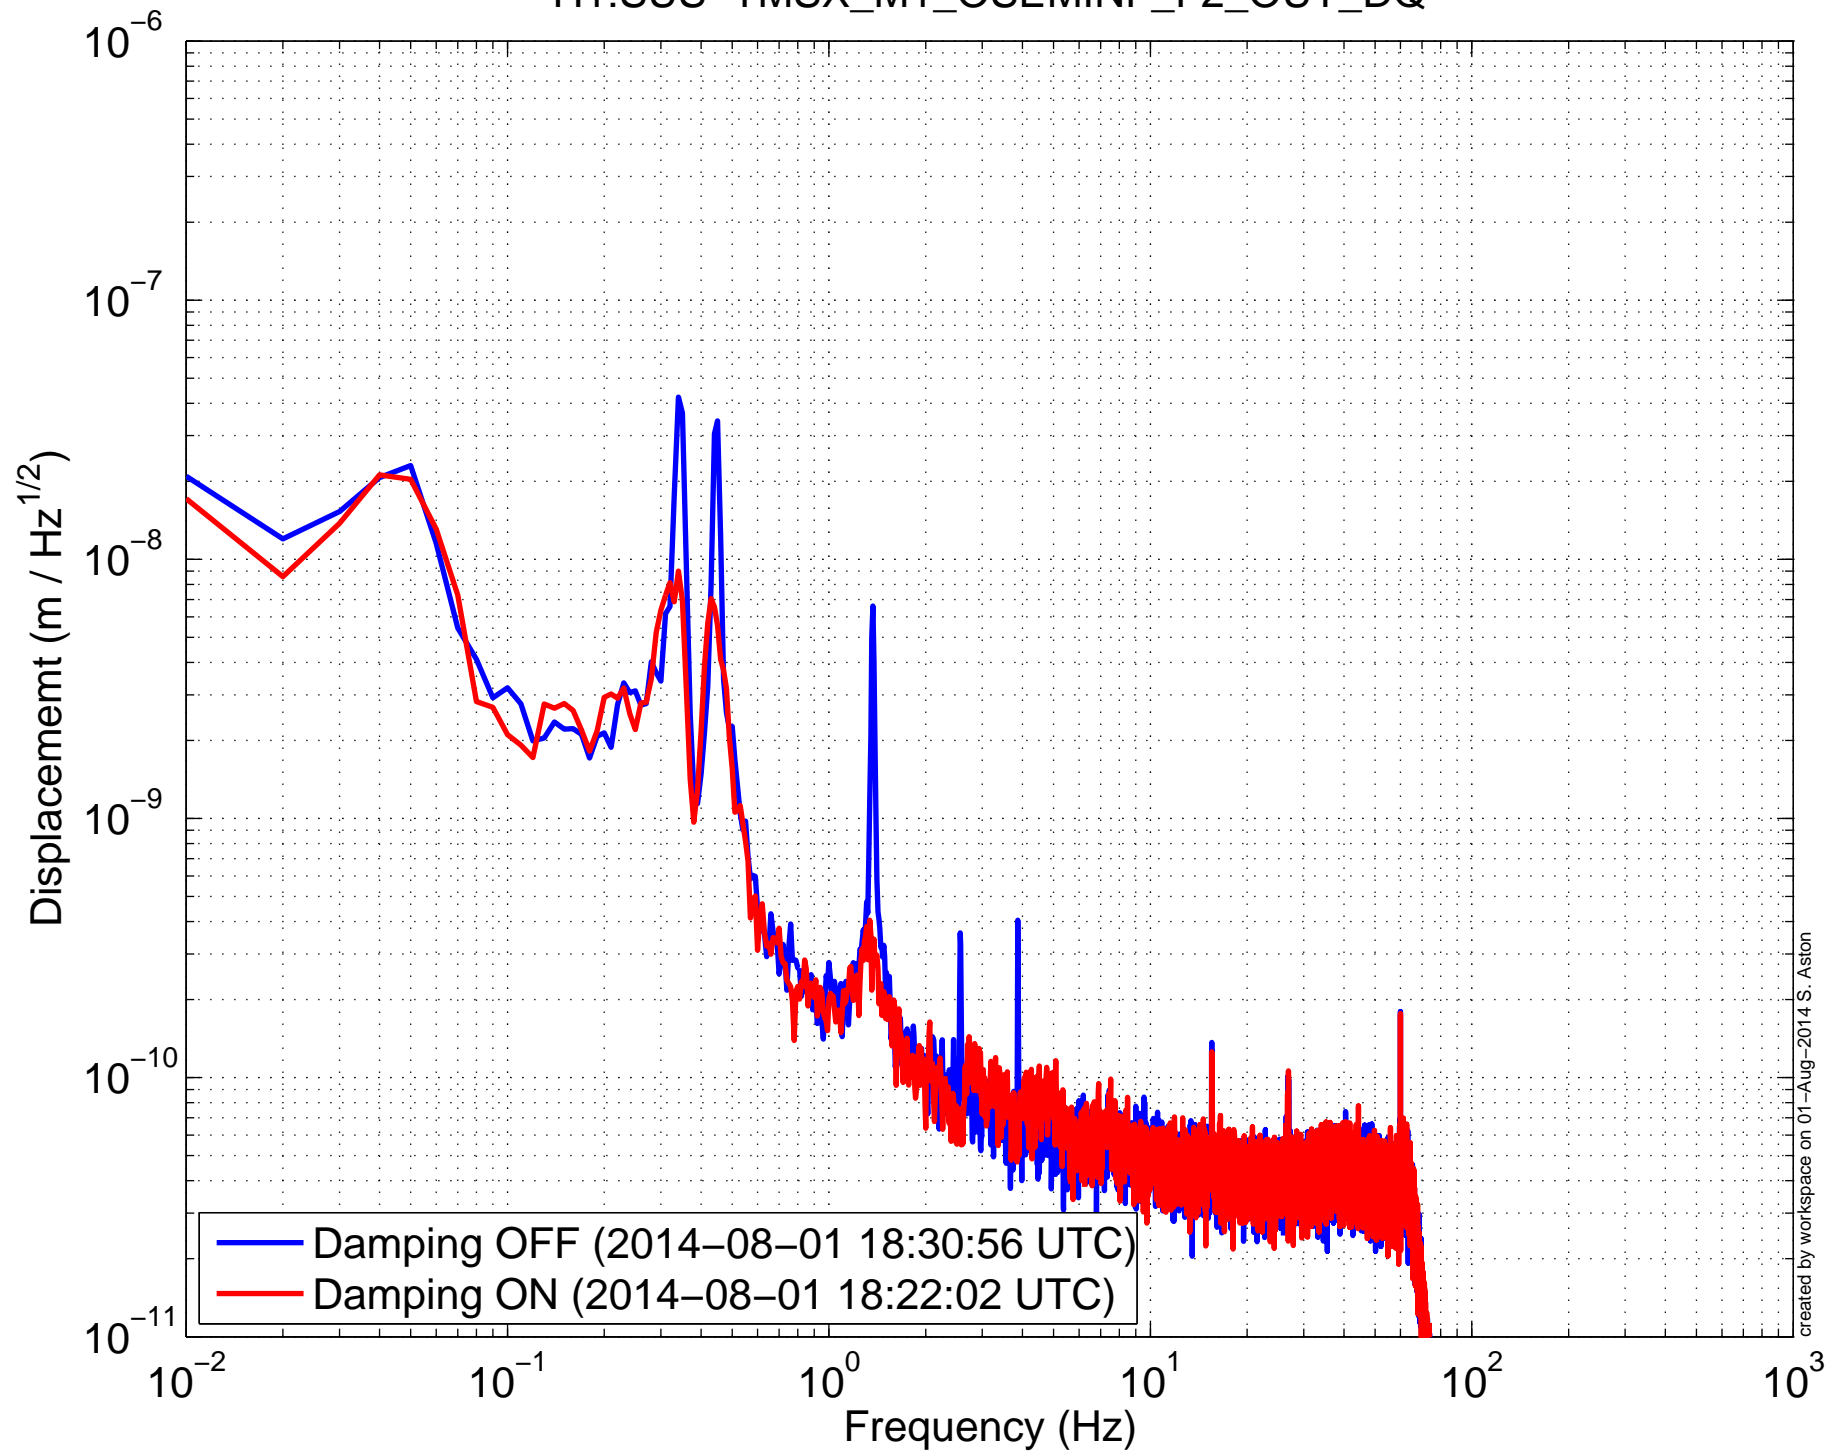

H1SUSTMSX (TMTS) Amplitude Spectral Density H1:SUS-TMSX_M1_OSEMINF_F1_OUT_DQ

created by workspace on 01-Aug-2014 S. Aston

H1SUSTMSX (TMTS) Amplitude Spectral Density H1:SUS-TMSX_M1_OSEMINF_F2_OUT_DQ

H1SUSTMSX (TMTS) Amplitude Spectral Density H1:SUS-TMSX_M1_OSEMINF_F3_OUT_DQ

H1SUSTMSX (TMTS) Amplitude Spectral Density H1:SUS-TMSX_M1_OSEMINF_LF_OUT_DQ

created by workspace on 01-Aug-2014 S. Aston

H1SUSTMSX (TMTS) Amplitude Spectral Density H1:SUS-TMSX_M1_OSEMINF_RT_OUT_DQ

H1SUSTMSX (TMTS) Amplitude Spectral Density H1:SUS-TMSX_M1_OSEMINF_SD_OUT_DQ

H1SUSTMSX (TMTS) Amplitude Spectral Density
H1:SUS-TMSX_M1_DAMP_L_IN1_DQ

H1SUSTMSX (TMTS) Amplitude Spectral Density H1:SUS-TMSX_M1_DAMP_T_IN1_DQ

H1SUSTMSX (TMTS) Amplitude Spectral Density H1:SUS-TMSX_M1_DAMP_V_IN1_DQ