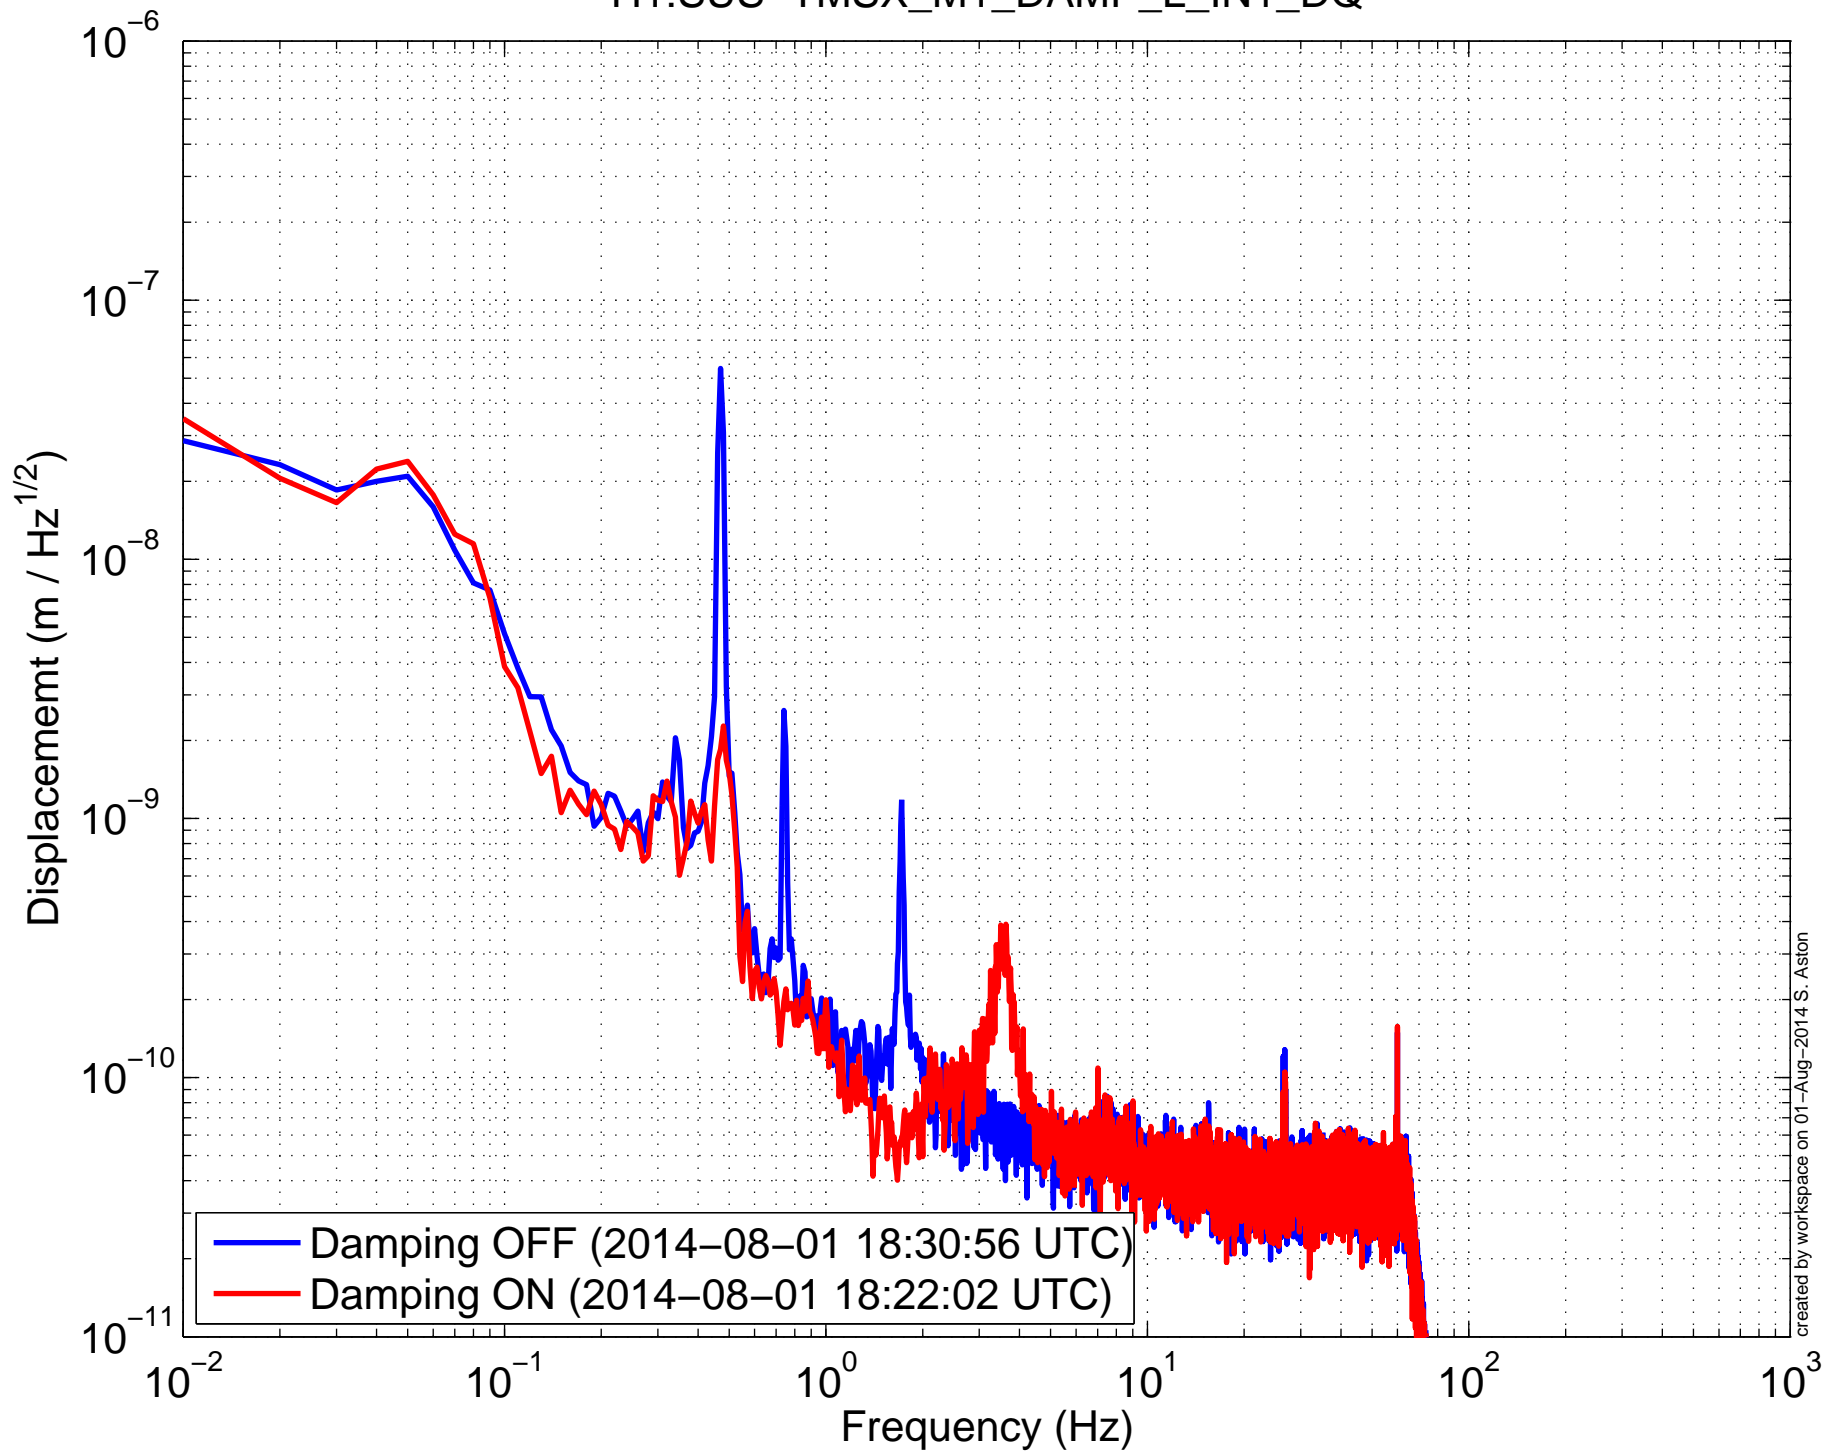

H1SUSTMSX (TMTS) Amplitude Spectral Density H1:SUS-TMSX_M1_OSEMINF_LF_OUT_DQ

created by workspace on 01-Aug-2014 S. Aston

H1SUSTMSX (TMTS) Amplitude Spectral Density H1:SUS-TMSX_M1_OSEMINF_RT_OUT_DQ

H1SUSTMSX (TMTS) Amplitude Spectral Density H1:SUS-TMSX_M1_OSEMINF_SD_OUT_DQ

H1SUSTMSX (TMTS) Amplitude Spectral Density
H1:SUS-TMSX_M1_DAMP_L_IN1_DQ

H1SUSTMSX (TMTS) Amplitude Spectral Density H1:SUS-TMSX_M1_DAMP_T_IN1_DQ

H1SUSTMSX (TMTS) Amplitude Spectral Density H1:SUS-TMSX_M1_DAMP_V_IN1_DQ