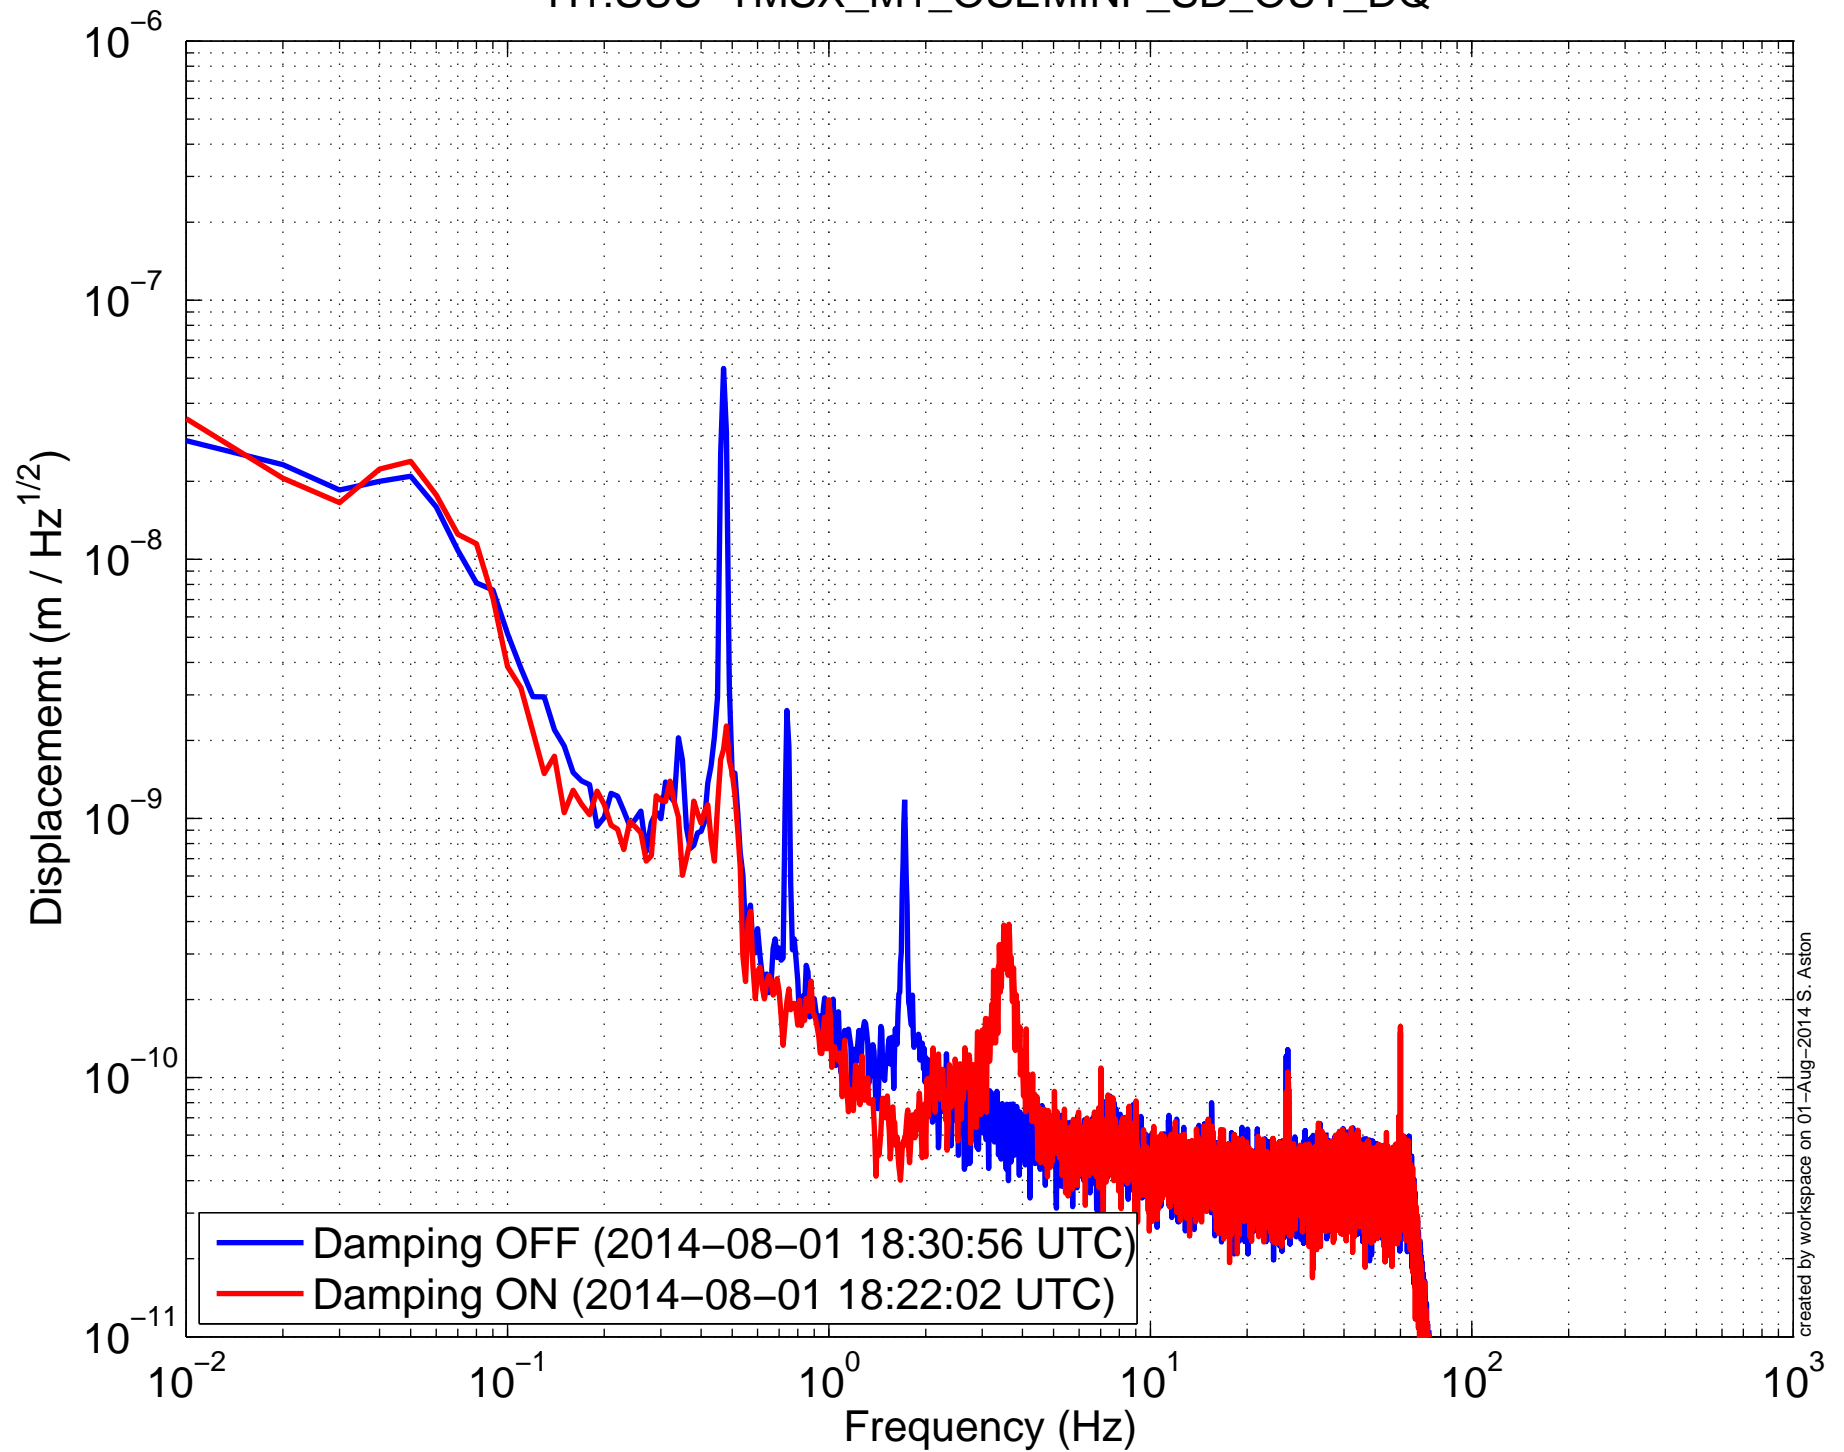

H1SUSTMSX (TMTS) Amplitude Spectral Density H1:SUS-TMSX_M1_OSEMINF_LF_OUT_DQ

created by workspace on 01-Aug-2014 S. Aston

H1SUSTMSX (TMTS) Amplitude Spectral Density H1:SUS-TMSX_M1_OSEMINF_RT_OUT_DQ

H1SUSTMSX (TMTS) Amplitude Spectral Density H1:SUS-TMSX_M1_OSEMINF_SD_OUT_DQ

H1SUSTMSX (TMTS) Amplitude Spectral Density
H1:SUS-TMSX_M1_DAMP_L_IN1_DQ

H1SUSTMSX (TMTS) Amplitude Spectral Density H1:SUS-TMSX_M1_DAMP_T_IN1_DQ

H1SUSTMSX (TMTS) Amplitude Spectral Density H1:SUS-TMSX_M1_DAMP_V_IN1_DQ