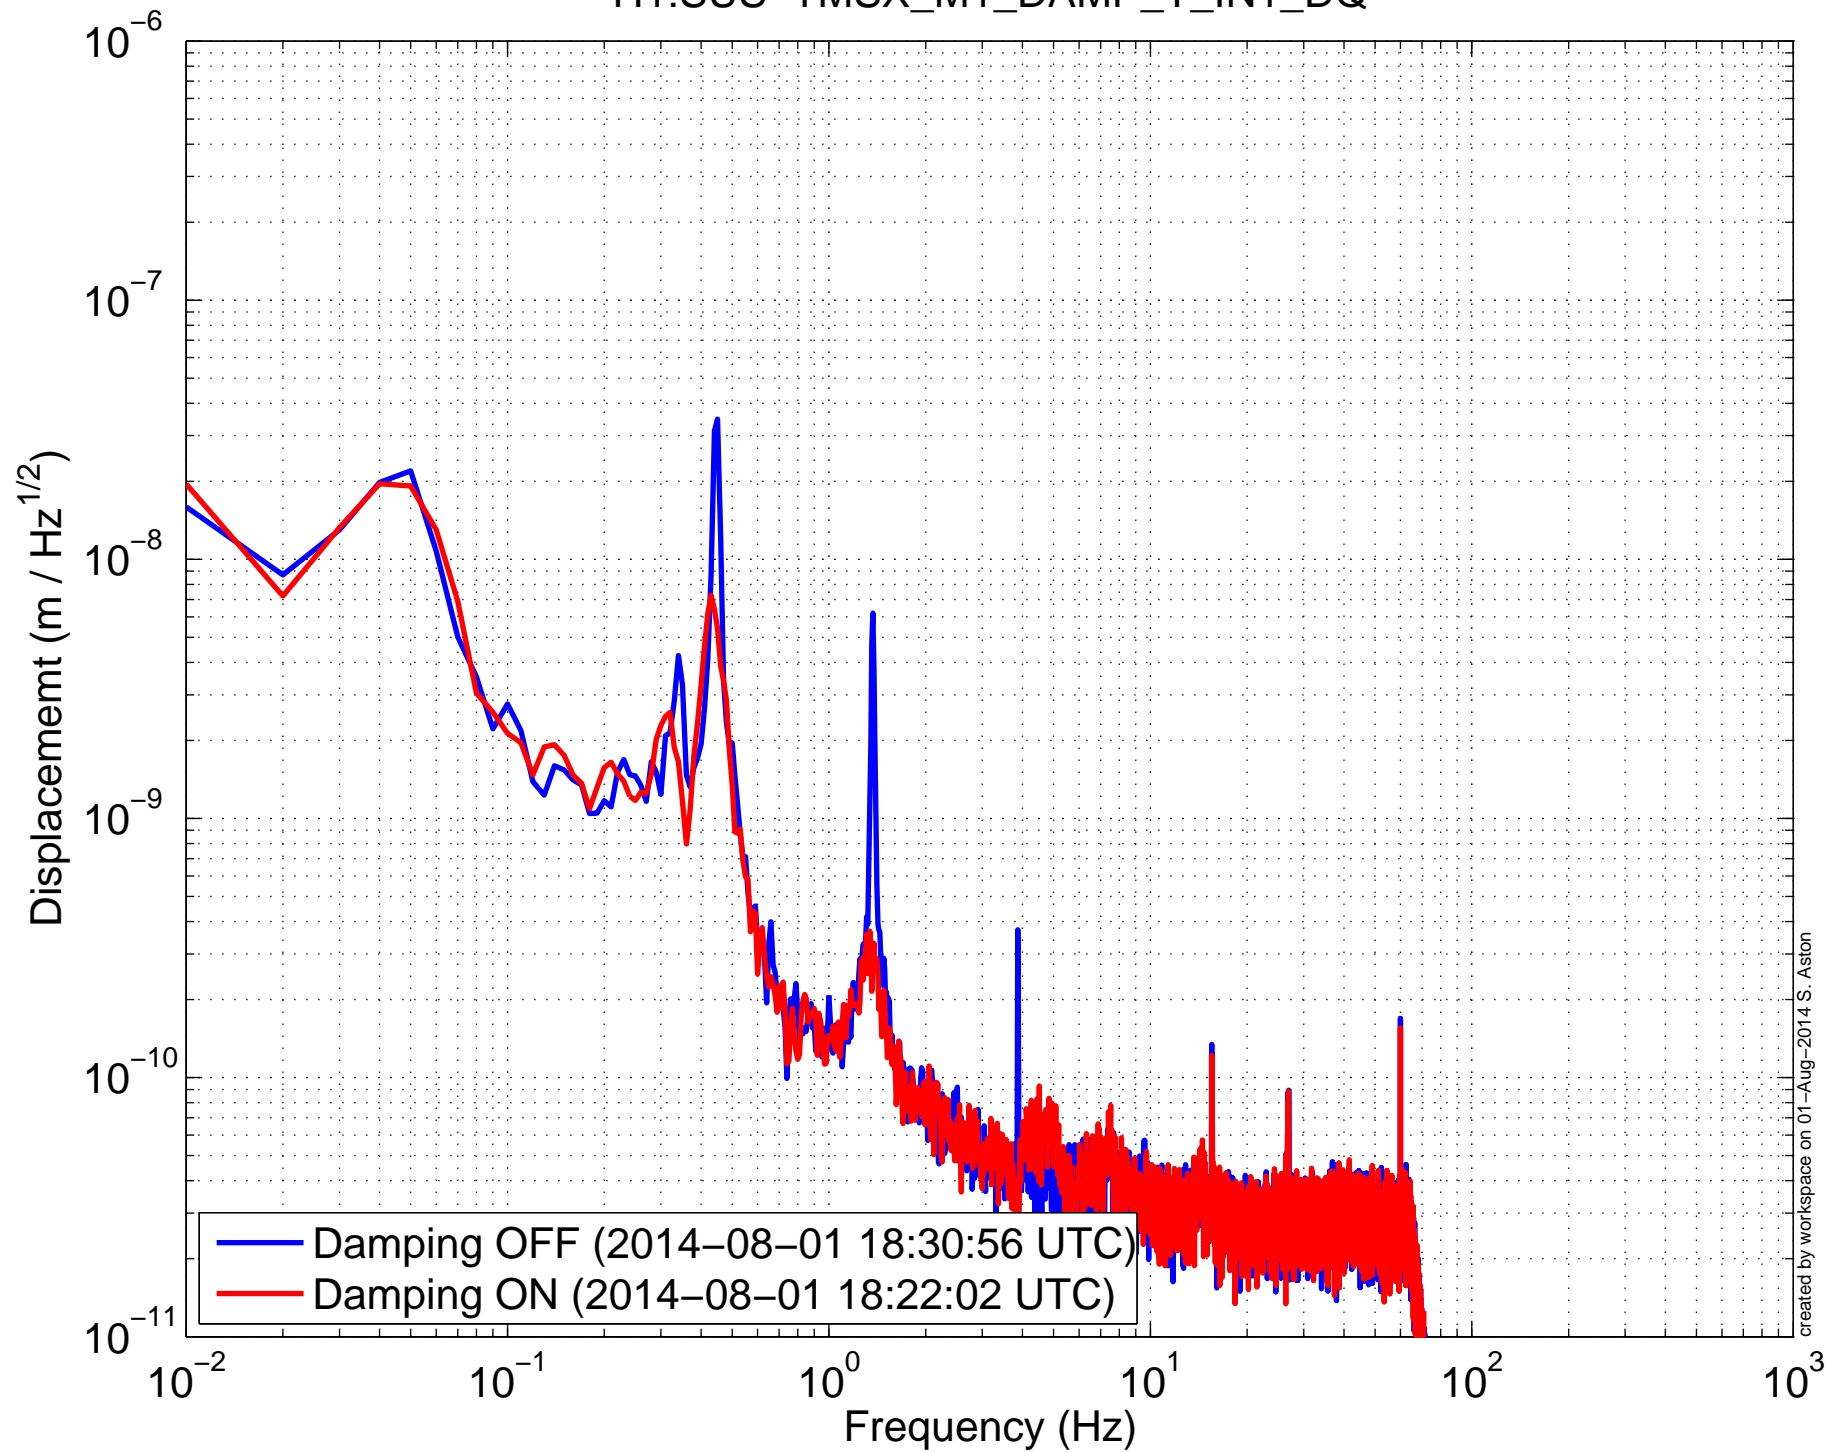

H1SUSTMSX (TMTS) Amplitude Spectral Density H1:SUS-TMSX_M1_OSEMINF_LF_OUT_DQ

created by workspace on 01-Aug-2014 S. Aston

H1SUSTMSX (TMTS) Amplitude Spectral Density H1:SUS-TMSX_M1_OSEMINF_RT_OUT_DQ

H1SUSTMSX (TMTS) Amplitude Spectral Density H1:SUS-TMSX_M1_OSEMINF_SD_OUT_DQ

H1SUSTMSX (TMTS) Amplitude Spectral Density
H1:SUS-TMSX_M1_DAMP_L_IN1_DQ

H1SUSTMSX (TMTS) Amplitude Spectral Density H1:SUS-TMSX_M1_DAMP_T_IN1_DQ

H1SUSTMSX (TMTS) Amplitude Spectral Density H1:SUS-TMSX_M1_DAMP_V_IN1_DQ