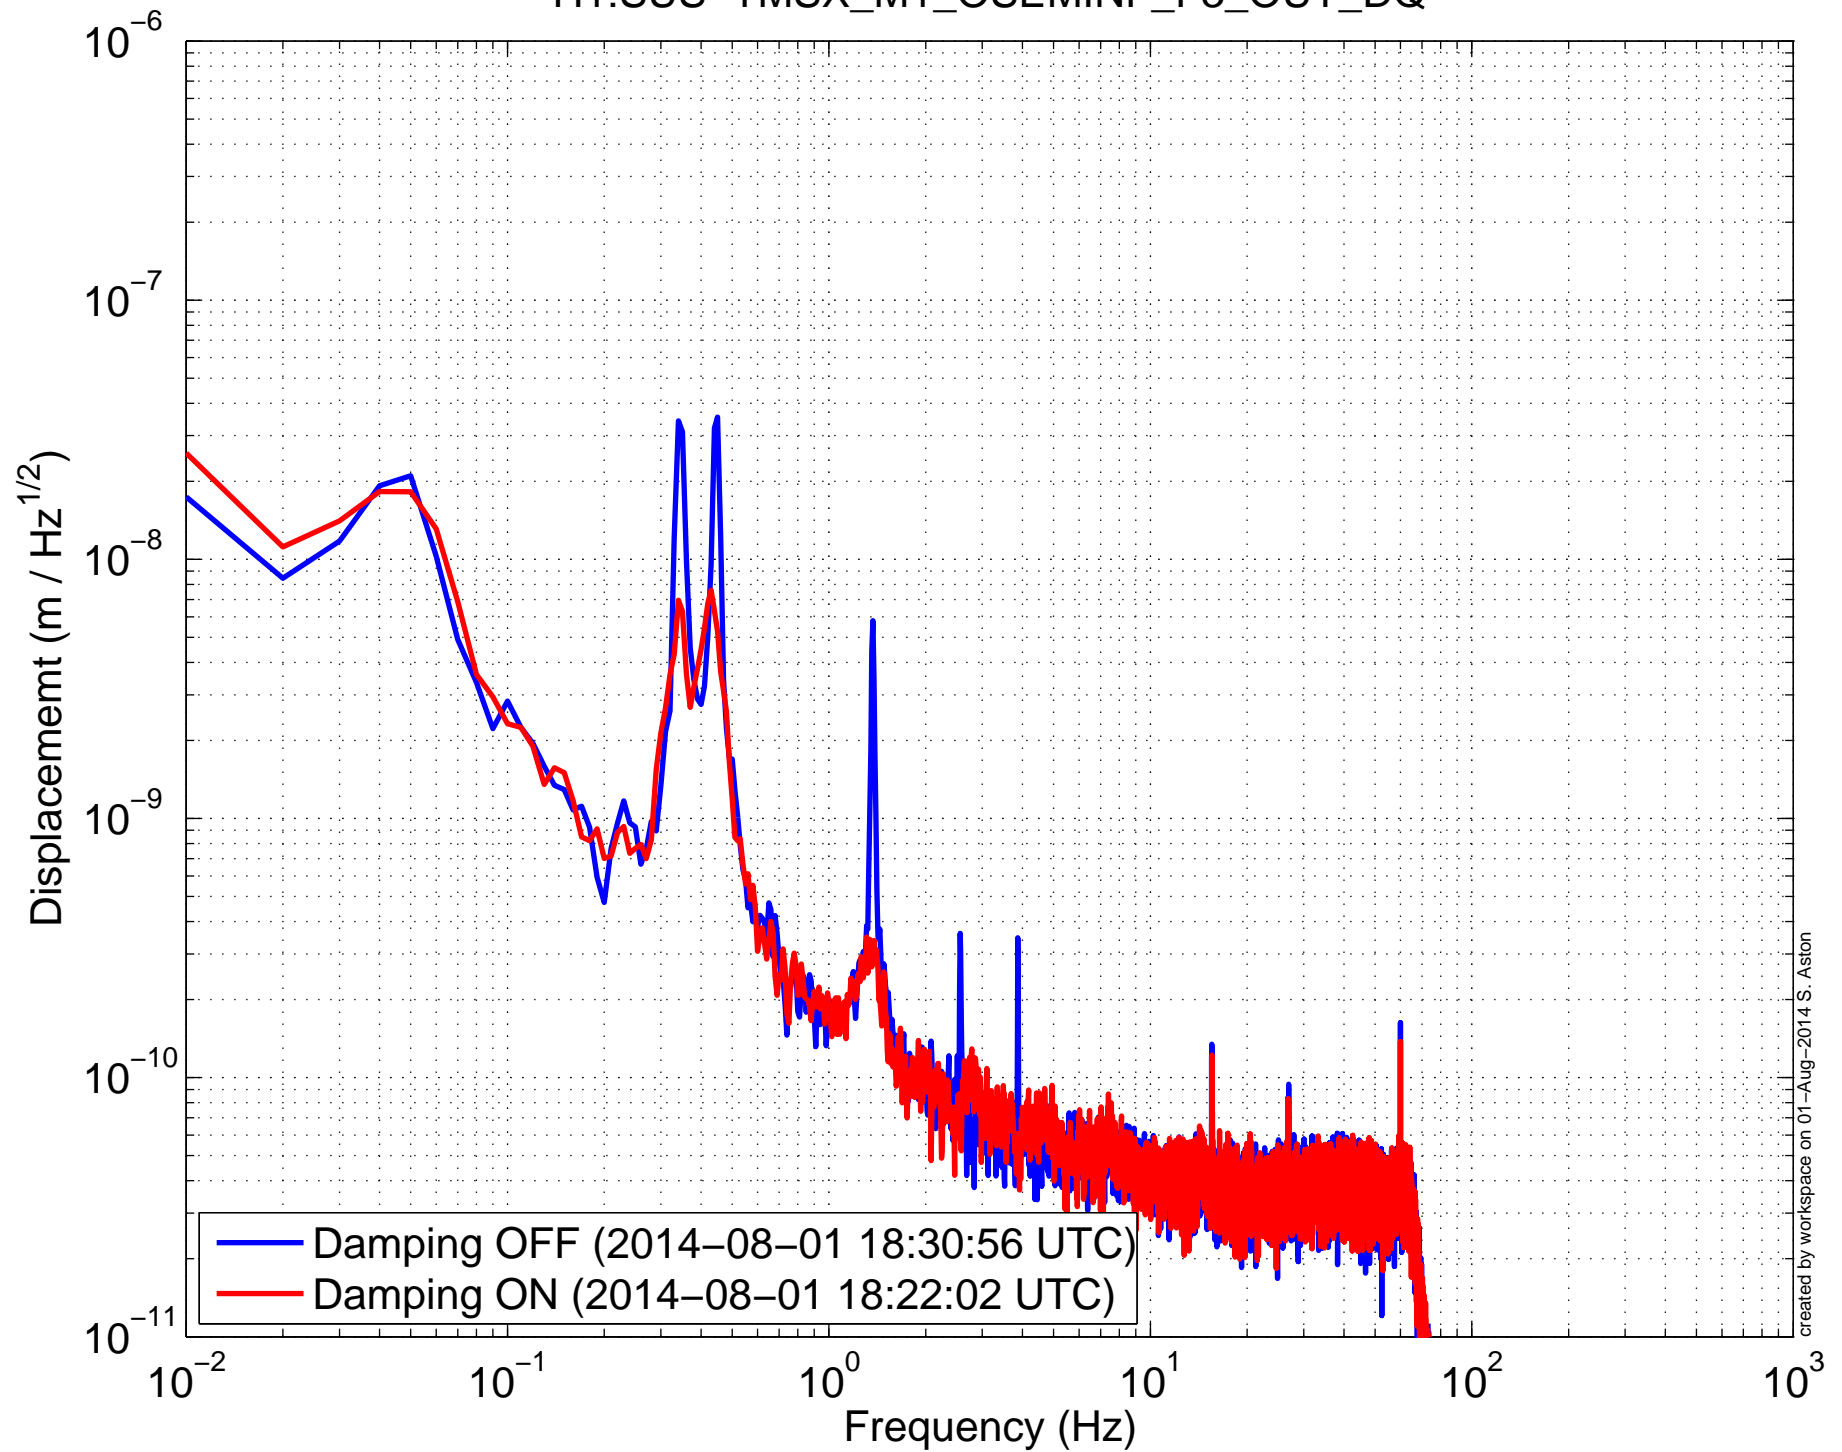

H1SUSTMSX (TMTS) Amplitude Spectral Density H1:SUS-TMSX_M1_OSEMINF_F1_OUT_DQ

created by workspace on 01-Aug-2014 S. Aston

H1SUSTMSX (TMTS) Amplitude Spectral Density H1:SUS-TMSX_M1_OSEMINF_F2_OUT_DQ

H1SUSTMSX (TMTS) Amplitude Spectral Density H1:SUS-TMSX_M1_OSEMINF_F3_OUT_DQ

H1SUSTMSX (TMTS) Amplitude Spectral Density H1:SUS-TMSX_M1_OSEMINF_LF_OUT_DQ

created by workspace on 01-Aug-2014 S. Aston

H1SUSTMSX (TMTS) Amplitude Spectral Density H1:SUS-TMSX_M1_OSEMINF_RT_OUT_DQ

H1SUSTMSX (TMTS) Amplitude Spectral Density H1:SUS-TMSX_M1_OSEMINF_SD_OUT_DQ

H1SUSTMSX (TMTS) Amplitude Spectral Density
H1:SUS-TMSX_M1_DAMP_L_IN1_DQ

H1SUSTMSX (TMTS) Amplitude Spectral Density H1:SUS-TMSX_M1_DAMP_T_IN1_DQ

H1SUSTMSX (TMTS) Amplitude Spectral Density H1:SUS-TMSX_M1_DAMP_V_IN1_DQ