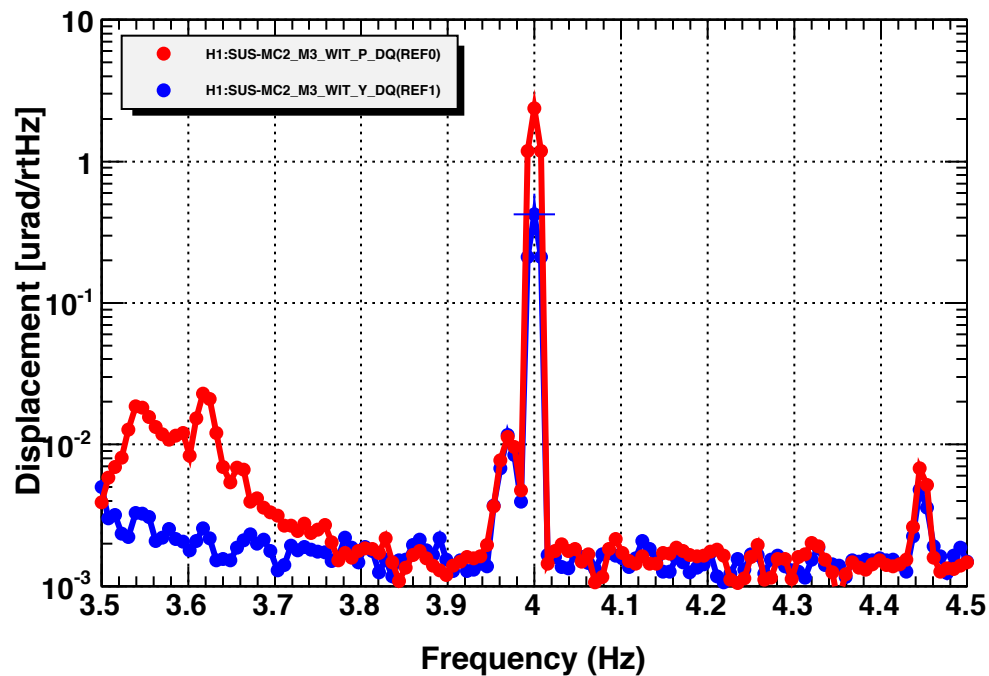

Amplitude Spectral Density -- M2 Pringle Drive (AFTER Balance)

Amplitude Spectral Density -- M2 Pringle Drive (BEFORE Balance)

Coherence

Coherence

T0=05/08/2014 06:24:12

Avg=10

BW=0.0117187

T0=05/08/2014 06:09:35

Avg=10

BW=0.0117187