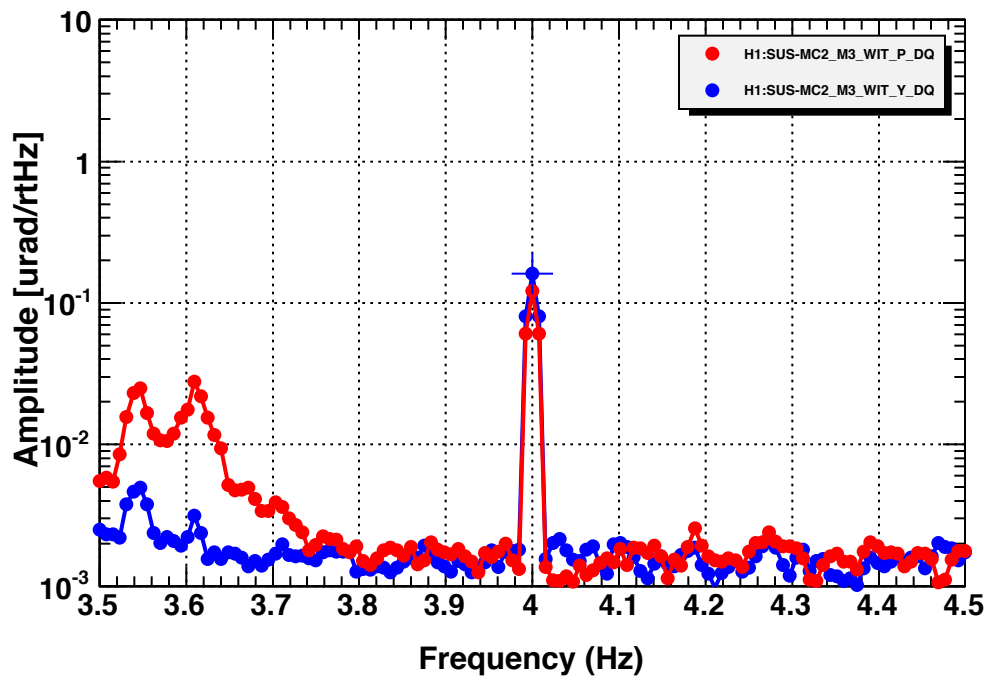

Amplitude Spectral Density -- M2 Pringle Drive (AFTER Balance)

Amplitude Spectral Density -- M2 Pringle Drive (BEFORE Balance)

Coherence

Coherence

T0=05/08/2014 06:24:12

Avg=10

BW=0.0117187

T0=05/08/2014 06:09:35

Avg=10

BW=0.0117187