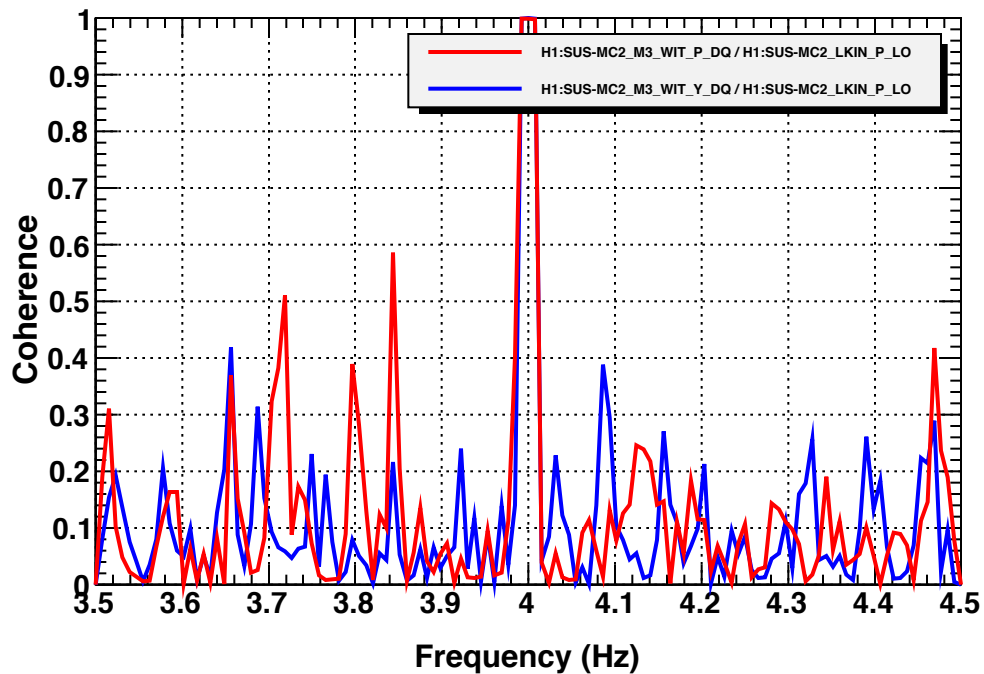

Amplitude Spectral Density -- M2 Pringle Drive (AFTER Balance)

Amplitude Spectral Density -- M2 Pringle Drive (BEFORE Balance)

Coherence

Coherence

T0=05/08/2014 06:24:12

Avg=10

BW=0.0117187

T0=05/08/2014 06:09:35

Avg=10

BW=0.0117187