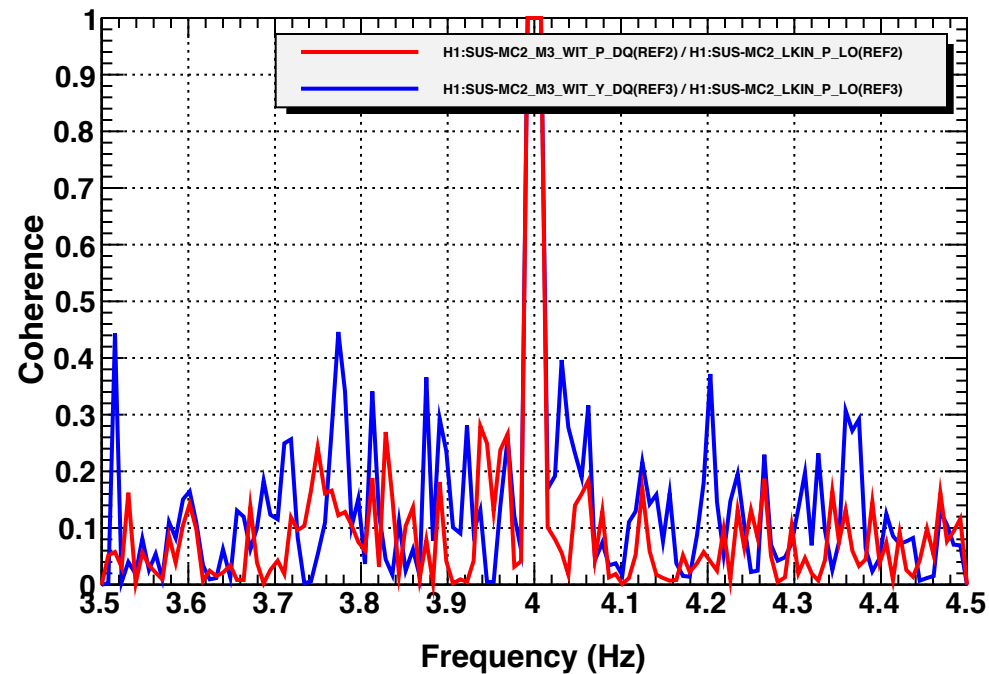

Amplitude Spectral Density -- M2 Pringle Drive (AFTER Balance)

Amplitude Spectral Density -- M2 Pringle Drive (BEFORE Balance)

Coherence

Coherence

T0=05/08/2014 06:24:12

Avg=10

BW=0.0117187

T0=05/08/2014 06:09:35

Avg=10

BW=0.0117187